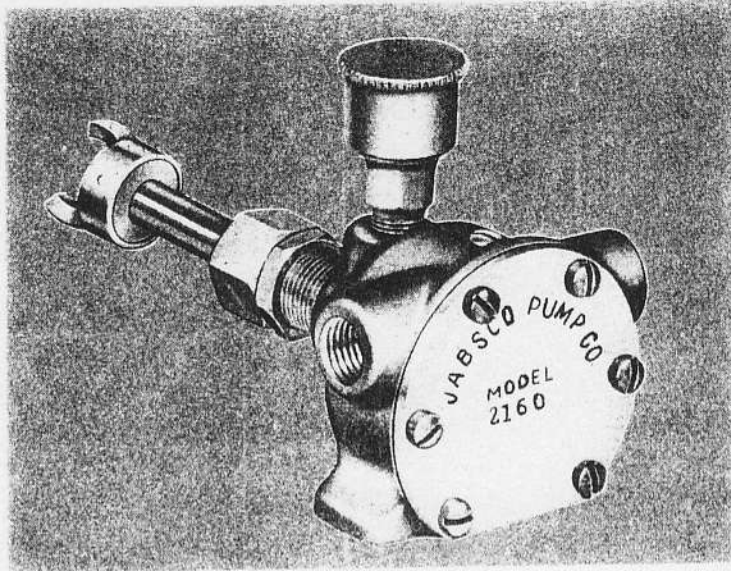

# JABSCO

Bronze  
Plain Bearing Pump

Parts List  
Model 2160  $\frac{1}{4}$ "

For GRAY MARINE ENGINES: Light Four-69, Four-112 and Sea Scout-91

PART NUMBER	DESCRIPTION	QTY. REQ.	PART NUMBER	DESCRIPTION	QTY. REQ.
2149	Body	1	AL-22	Packing	1
2155	Shaft	1	4874	Coupling	1
AL-24-08	Impeller	1	SP 1501-02	Grease Cup	1
AL-8	Cam	1	SP 1002-01	Screw, End Cover	6
2157	End Cover	1	SP 1002-01	Screw, Cam	1
AL-16	Pack Nut	1	SP 3100-04	Roll Pin	1
AL-18	Lock Nut	1	SP 1009-05	Screw, Impeller	1
2158	Gasket	1			