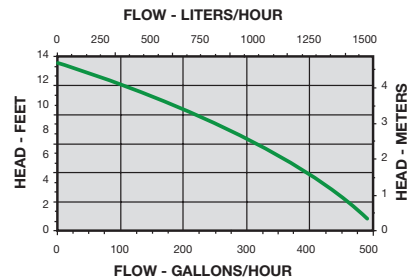

475 GPH Pond Pump

Item No. 566612 Model PE-2.5F-PW

Shut Off	Watts/Amps	Weight	Discharge	Cord (ft)
13.0	80/1.4	5.33	1/2" MNPT	15

300 GPH Pond Pump

Item No. 566611 Model PE-2F-PW

Shut Off	Watts/Amps	Weight	Discharge	Cord (ft)
12.0	47/1.8	4.83	1/4" MNPT	15

170 GPH Pond Pump

Item No. 566608 Model PE-1F-PW

Shut Off	Watts/Amps	Weight	Discharge	Cord (ft)
7.0	36/1.6	3.67	1/4" MNPT	15