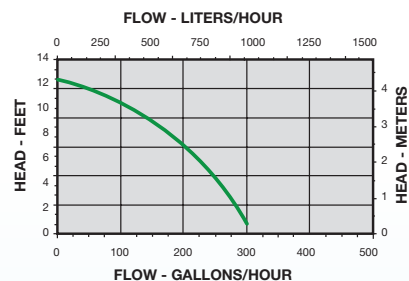

475 GPH Pond Pump

Item No. 566612 Model PE-2.5F-PW

Shut Off	Watts/Amps	Weight	Discharge	Cord (ft)
13.0	80/1.4	5.33	1/2" MNPT	15

300 GPH Pond Pump

Item No. 566611 Model PE-2F-PW

Shut Off	Watts/Amps	Weight	Discharge	Cord (ft)
12.0	47/1.8	4.83	1/4" MNPT	15

170 GPH Pond Pump

Item No. 566608 Model PE-1F-PW

Shut Off	Watts/Amps	Weight	Discharge	Cord (ft)
7.0	36/1.6	3.67	1/4" MNPT	15