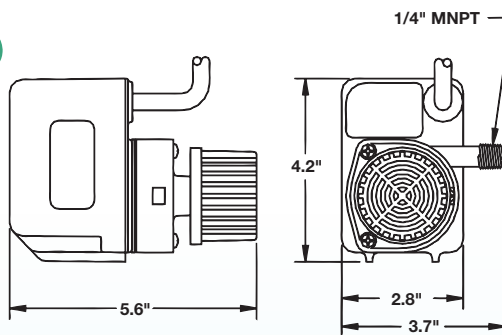

475 GPH Pond Pump

Item No. 566612 Model PE-2.5F-PW

Shut Off	Watts/Amps	Weight	Discharge	Cord (ft)
13.0	80/1.4	5.33	1/2" MNPT	15

300 GPH Pond Pump

Item No. 566611 Model PE-2F-PW

Shut Off	Watts/Amps	Weight	Discharge	Cord (ft)
12.0	47/1.8	4.83	1/4" MNPT	15

170 GPH Pond Pump

Item No. 566608 Model PE-1F-PW

Shut Off	Watts/Amps	Weight	Discharge	Cord (ft)
7.0	36/1.6	3.67	1/4" MNPT	15