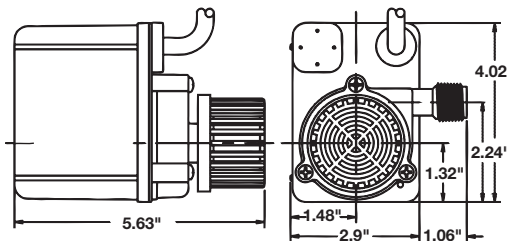

475 GPH Pond Pump

Item No. 566612 Model PE-2.5F-PW

Shut Off	Watts/Amps	Weight	Discharge	Cord (ft)
13.0	80/1.4	5.33	1/2" MNPT	15

300 GPH Pond Pump

Item No. 566611 Model PE-2F-PW

Shut Off	Watts/Amps	Weight	Discharge	Cord (ft)
12.0	47/1.8	4.83	1/4" MNPT	15

170 GPH Pond Pump

Item No. 566608 Model PE-1F-PW

Shut Off	Watts/Amps	Weight	Discharge	Cord (ft)
7.0	36/1.6	3.67	1/4" MNPT	15