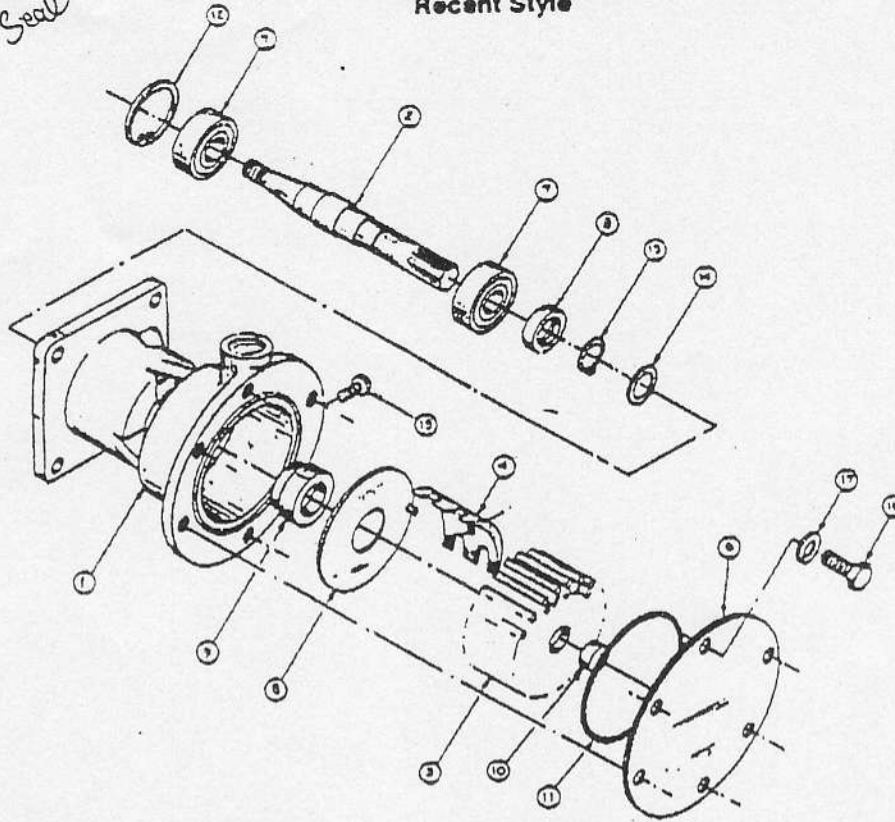

Mechanical Seal

SEAWATER PUMP ASSEMBLY Recent Style

	PART NUMBER	QTY.	DESCRIPTION	SERIAL NUMBER
	25-12057	1	Seawater pump assembly	.
	25-12058	1	Seawater pump body	.
2	25-12059	1	Shaft	.
3	25-12060	1	Impeller - 1210-0001	.
4	25-12061	1	Cam	.
5	25-12062	1	Wear plate - 7884-0000	.
6	25-12063	1	End cover - 11836-0000	.
7	25-12064	2	Bearing - 92600-0120	.
8	25-12065	1	Lip seal - 92700-0180	.
9	25-12066	1	Mechanical seal - 96080-0080	.
10	25-12017	1	Spline seal	.
11	25-12067	1	O-ring - 18753-0133	.
12	25-12068	1	Retaining ring retaining ring 18753-0131	.
13	25-12069	1	Retaining ring retaining ring 91700-0620	.
14	25-12070	1	Washer	.
15	25-12071	1	Pan head screw #10-32 x 3/8	.
16	25-12072	1	Hex head screw #10-32 x 3/8	.
17	25-12073	1	Split lock washer #10	.