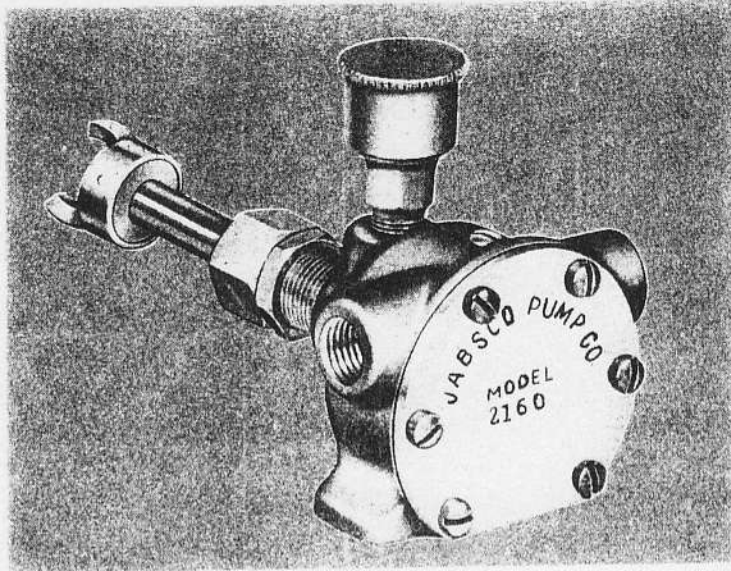

JABSCO

Bronze
Plain Bearing Pump

Parts List
Model 2160 $\frac{1}{4}$ "

For GRAY MARINE ENGINES: Light Four-69, Four-112 and Sea Scout-91

PART NUMBER	DESCRIPTION	QTY. REQ.	PART NUMBER	DESCRIPTION	QTY. REQ.
2149	Body	1	AL-22	Packing	1
2155	Shaft	1	4874	Coupling	1
AL-24-08	Impeller	1	SP 1501-02	Grease Cup	1
AL-8	Cam	1	SP 1002-01	Screw, End Cover	6
2157	End Cover	1	SP 1002-01	Screw, Cam	1
AL-16	Pack Nut	1	SP 3100-04	Roll Pin	1
AL-18	Lock Nut	1	SP 1009-05	Screw, Impeller	1
2158	Gasket	1			