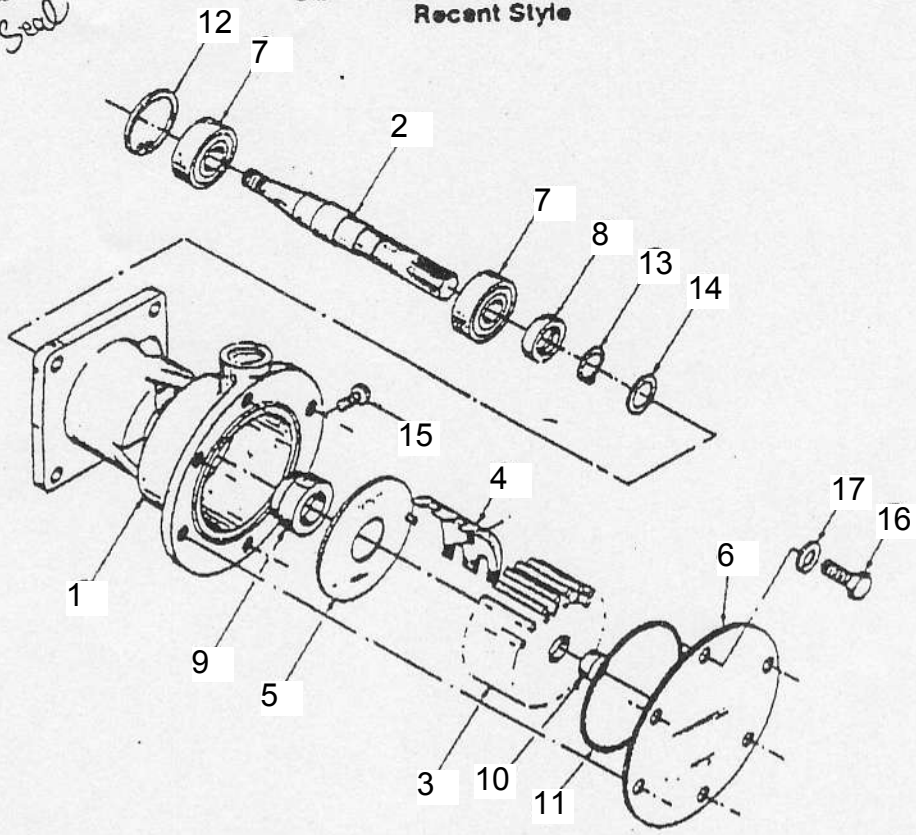

Mechanical Seal

SEAWATER PUMP ASSEMBLY Recent Style

	PART NUMBER	QTY.	DESCRIPTION	SERIAL NUMBER
	25-12057	1	Seawater pump assembly	.
	25-12058	1	Seawater pump body	.
2	25-12059	1	Shaft	.
3	25-12060	1	Impeller - 1210-0001	.
4	25-12061	1	Cam - 7884-0000	.
5	25-12062	1	Wear plate	.
6	25-12063	1	End cover - 11836-0000	.
7	25-12064	2	Bearing - 92600-0120	.
8	25-12065	1	Lip seal - 92700-0060	.
9	25-12066	1	Mechanical seal - 96080-0080	.
10	25-12017	1	Spline seal	.
11	25-12067	1	O-ring - 18753-0133	.
12	25-12068	1	Retaining ring retaining ring 18753-0131	.
13	25-12069	1	Retaining ring retaining ring 91700-0620	.
14	25-12070	1	Washer	.
15	25-12071	1	Pan head screw #10-32 x 3/8	.
16	25-12072	1	Hex head screw #10-32 x 3/8	.
17	25-12073	1	Split lock washer #10	.