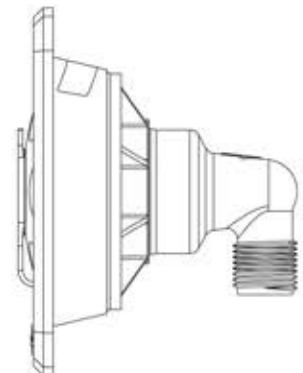

MODEL NUMBER:

1. 4441 I-0045 In-line, white, 45 psi (3.1 bar)
   4441 I-1045 Flush mount, white 45 psi (3.1 bar)
   4441 I-2045 Flush mount, chrome 45 psi (3.1 bar)