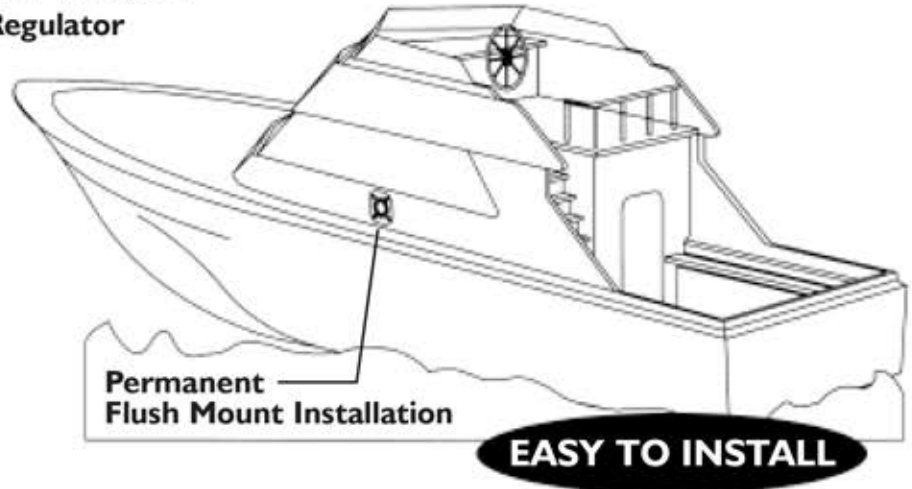

FLUSH MOUNT MODEL 4441 I-SERIES

Permanent City Water Pressure Regulator and City Water Entry

FEATURES

- Flush mounts permanently in vessel super structure
- Easily replaces most original city water entries
- Automatic pressure regulation
- Built-in backflow preventer
- Easy cleaning strainer
- Dust cap