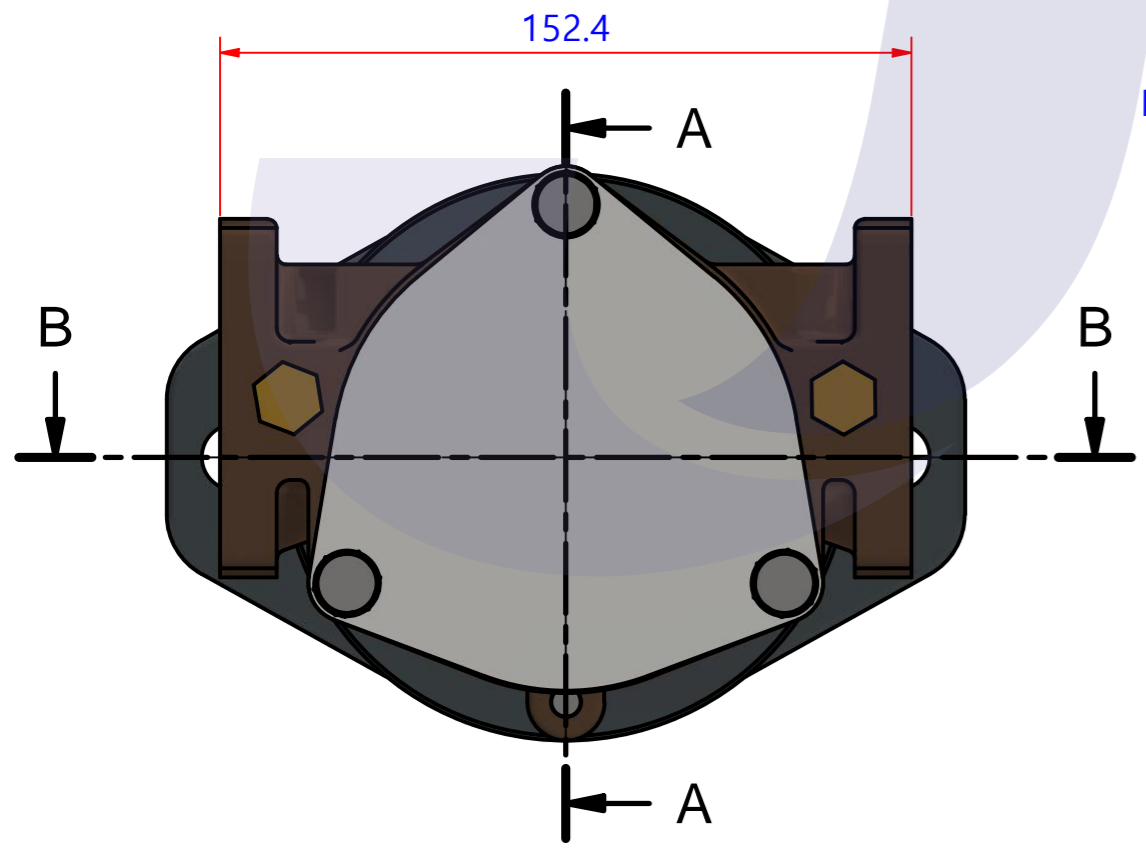

PART LIST					
No.	QTY	PART NUMBER	PART NAME	MAT	DESCRIPTION
1	1	PUA0165	PUMP ASSY		JPR-C0830

Drawing by	Checked by	Approved by - date	Model Name	Date	Scale
M.J.KANG	C.I. JEON		JPR-C0830	2017-09-27	1 : 1
			PUMP ASSY		
			PART NUMBER	Edition	Sheet
			PUA0165(0)	0	A2

PART LIST					
No.	QTY	PART NUMBER	PART NAME	MAT	DESCRIPTION
1	1	PUA0165	PUMP ASSY		JPR-C0830

Drawing by	Checked by	Approved by - date	Model Name	Date	Scale
M.J.KANG	C.I, JEON		JPR-C0830	2017-11-10	1 : 1
			PUMP PARTS VIEW		
			PART NUMBER	Edition	Sheet
			PUA0165(0)	0	A2

품 번	PUA0165
품 명	JPR-C0830

A: MAJOR KIT B: MINOR KIT C: M-SEAL SET D: IMPELLER KIT

No.	QTY	PART NUMBER	PART NAME	A (JSK0137)	B (JSM0137)	C (MCSSET0027)	D (JIKJMP063)
1	1	BER0052	BEARING	X			
2	1	BER0061	BEARING	X			
3	3	BOL0007	HEX BOLT	X	X		
4	4	BOL0008	HEX BOLT	X			
5	7	BOL0036	SPRING WASHER	X	X (3)		
6	1	BOL0167	HEX NUT	X			
7	2	BOL0201	HEX WRENCH BOLT	X	X		
8	1	COV0059	COVER	X	X		
9	1	GEA0030	GEAR				
10	1	IMP0433	RUBBER IMPELLER	X	X		X
11	1	MCS0010	CERAMIC	X	X	X	
12	1	MCS0037	CARBON	X	X	X	
13	2	NIP0016	PLUG	X	X		
14	1	ORG0015	O-RING	X	X		X
15	1	ORG0055	O-RING	X			
16	1	PBC0249	PUMP CASING / IMP				
17	1	PBC0250	PUMP CASING / BER				
18	1	RET0042	RETAINER	X			
19	1	SHA0149	SHAFT	X			
20	1	SLI0003	SLINGER	X			
21	1	SNP0008	SNAP-RING	X	X		
22	1	SNP0013	SNAP-RING	X			
23	1	SPC0012	SHIM	X	X		
24	1	WER0031	WEAR PLATE	X	X		