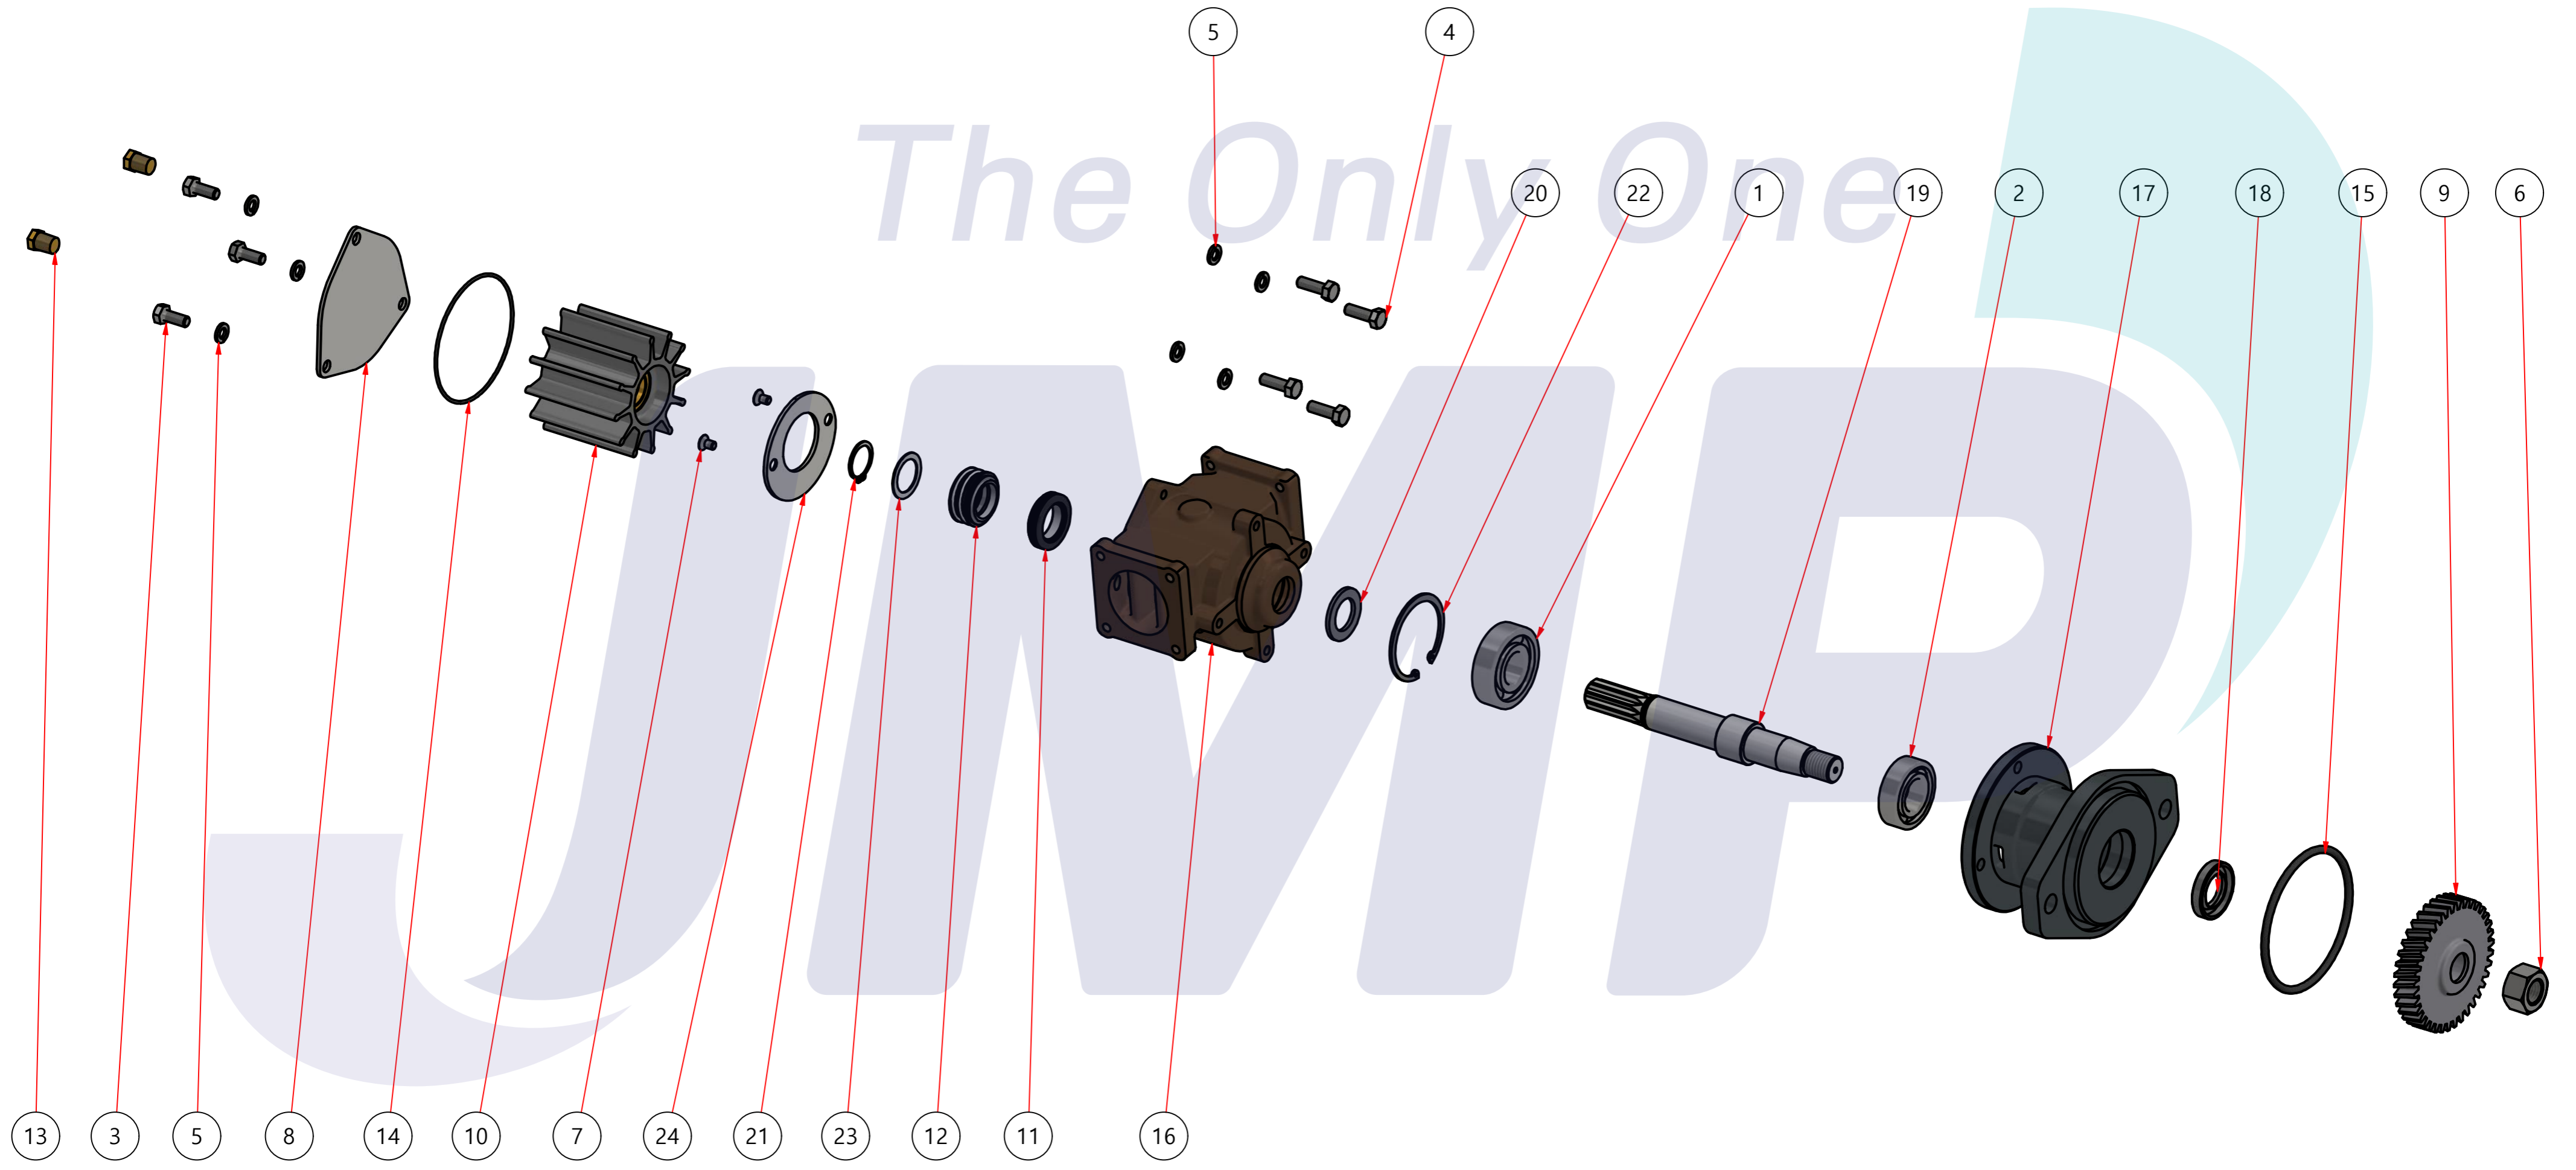

PART LIST					
No.	QTY	PART NUMBER	PART NAME	MAT	DESCRIPTION
1	1	PUA0165	PUMP ASSY		JPR-C0830

Drawing by	Checked by	Approved by - date	Model Name	Date	Scale
M.J.KANG	C.I. JEON		JPR-C0830	2017-09-27	1 : 1
			PUMP ASSY		
			PART NUMBER	Edition	Sheet
			PUA0165(0)	0	A2

PART LIST					
No.	QTY	PART NUMBER	PART NAME	MAT	DESCRIPTION
1	1	PUA0165	PUMP ASSY		JPR-C0830

Drawing by	Checked by	Approved by - date	Model Name	Date	Scale
M.J.KANG	C.I, JEON		JPR-C0830	2017-11-10	1 : 1
			PUMP PARTS VIEW		
			PART NUMBER	Edition	Sheet
			PUA0165(0)	0	A2

품 번	PUA0165
품 명	JPR-C0830

A: MAJOR KIT B: MINOR KIT C: M-SEAL SET D: IMPELLER KIT

No.	QTY	PART NUMBER	PART NAME	A (JSK0137)	B (JSM0137)	C (MCSSET0027)	D (JIKJMP063)
1	1	BER0052	BEARING	X			
2	1	BER0061	BEARING	X			
3	3	BOL0007	HEX BOLT	X	X		
4	4	BOL0008	HEX BOLT	X			
5	7	BOL0036	SPRING WASHER	X	X (3)		
6	1	BOL0167	HEX NUT	X			
7	2	BOL0201	HEX WRENCH BOLT	X	X		
8	1	COV0059	COVER	X	X		
9	1	GEA0030	GEAR				
10	1	IMP0433	RUBBER IMPELLER	X	X		X
11	1	MCS0010	CERAMIC	X	X	X	
12	1	MCS0037	CARBON	X	X	X	
13	2	NIP0016	PLUG	X	X		
14	1	ORG0015	O-RING	X	X		X
15	1	ORG0055	O-RING	X			
16	1	PBC0249	PUMP CASING / IMP				
17	1	PBC0250	PUMP CASING / BER				
18	1	RET0042	RETAINER	X			
19	1	SHA0149	SHAFT	X			
20	1	SLI0003	SLINGER	X			
21	1	SNP0008	SNAP-RING	X	X		
22	1	SNP0013	SNAP-RING	X			
23	1	SPC0012	SHIM	X	X		
24	1	WER0031	WEAR PLATE	X	X		