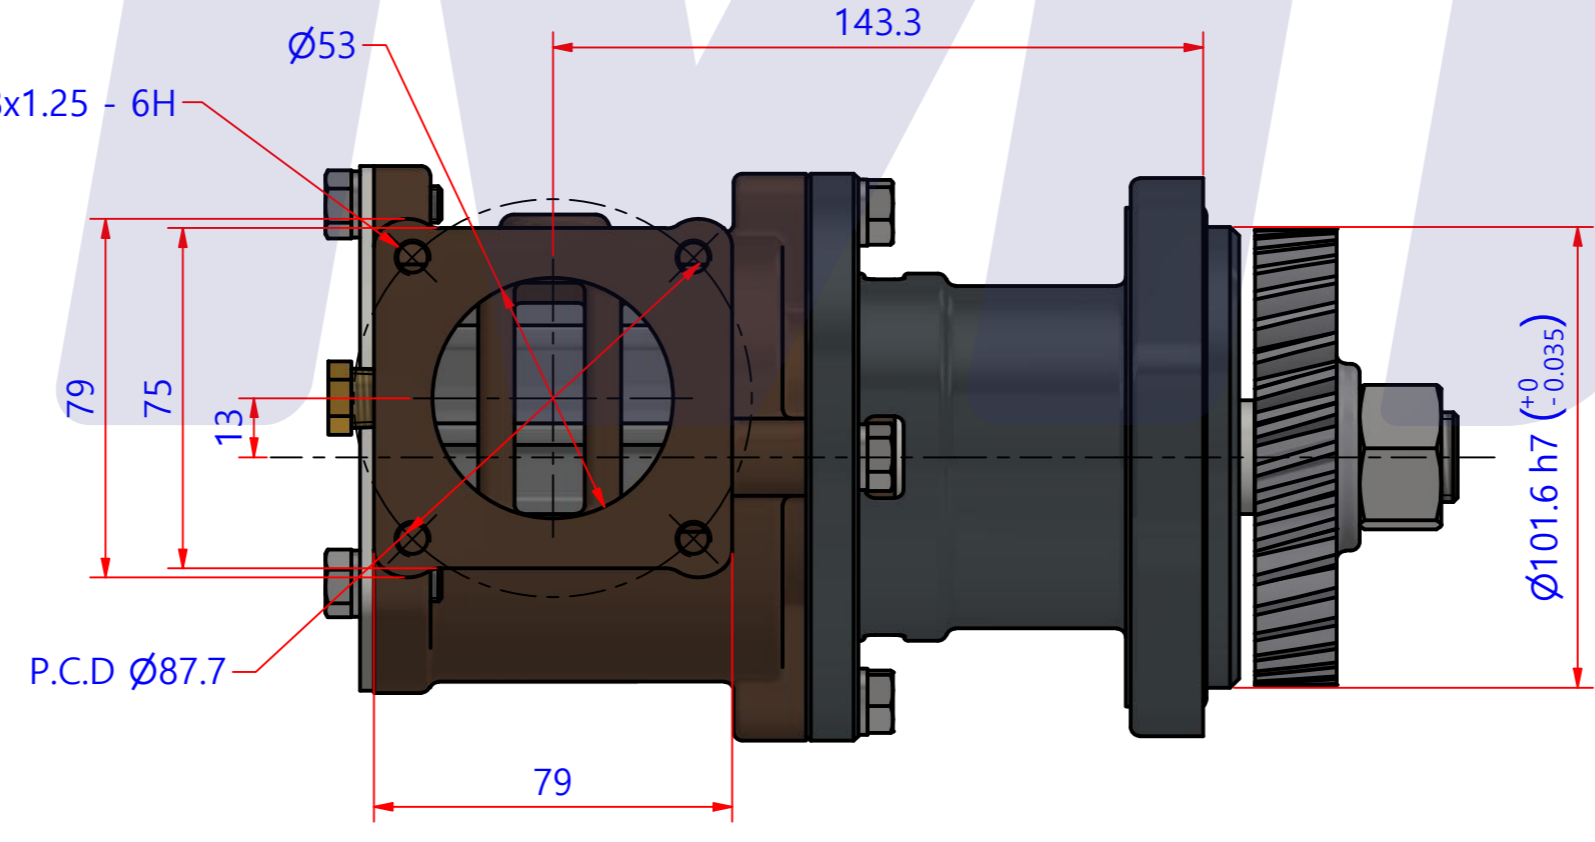

PART LIST					
No.	QTY	PART NUMBER	PART NAME	MAT	DESCRIPTION
1	1	PUA0165	PUMP ASSY		JPR-C0830

Drawing by	Checked by	Approved by - date	Model Name	Date	Scale
M.J.KANG	C.I. JEON		JPR-C0830	2017-09-27	1 : 1
			PUMP ASSY		
			PART NUMBER	Edition	Sheet
			PUA0165(0)	0	A2

PART LIST					
No.	QTY	PART NUMBER	PART NAME	MAT	DESCRIPTION
1	1	PUA0165	PUMP ASSY		JPR-C0830

Drawing by	Checked by	Approved by - date	Model Name	Date	Scale
M.J.KANG	C.I, JEON		JPR-C0830	2017-11-10	1 : 1
			PUMP PARTS VIEW		
			PART NUMBER	Edition	Sheet
			PUA0165(0)	0	A2

품 번	PUA0165
품 명	JPR-C0830

A: MAJOR KIT B: MINOR KIT C: M-SEAL SET D: IMPELLER KIT

No.	QTY	PART NUMBER	PART NAME	A (JSK0137)	B (JSM0137)	C (MCSSET0027)	D (JIKJMP063)
1	1	BER0052	BEARING	X			
2	1	BER0061	BEARING	X			
3	3	BOL0007	HEX BOLT	X	X		
4	4	BOL0008	HEX BOLT	X			
5	7	BOL0036	SPRING WASHER	X	X (3)		
6	1	BOL0167	HEX NUT	X			
7	2	BOL0201	HEX WRENCH BOLT	X	X		
8	1	COV0059	COVER	X	X		
9	1	GEA0030	GEAR				
10	1	IMP0433	RUBBER IMPELLER	X	X		X
11	1	MCS0010	CERAMIC	X	X	X	
12	1	MCS0037	CARBON	X	X	X	
13	2	NIP0016	PLUG	X	X		
14	1	ORG0015	O-RING	X	X		X
15	1	ORG0055	O-RING	X			
16	1	PBC0249	PUMP CASING / IMP				
17	1	PBC0250	PUMP CASING / BER				
18	1	RET0042	RETAINER	X			
19	1	SHA0149	SHAFT	X			
20	1	SLI0003	SLINGER	X			
21	1	SNP0008	SNAP-RING	X	X		
22	1	SNP0013	SNAP-RING	X			
23	1	SPC0012	SHIM	X	X		
24	1	WER0031	WEAR PLATE	X	X		