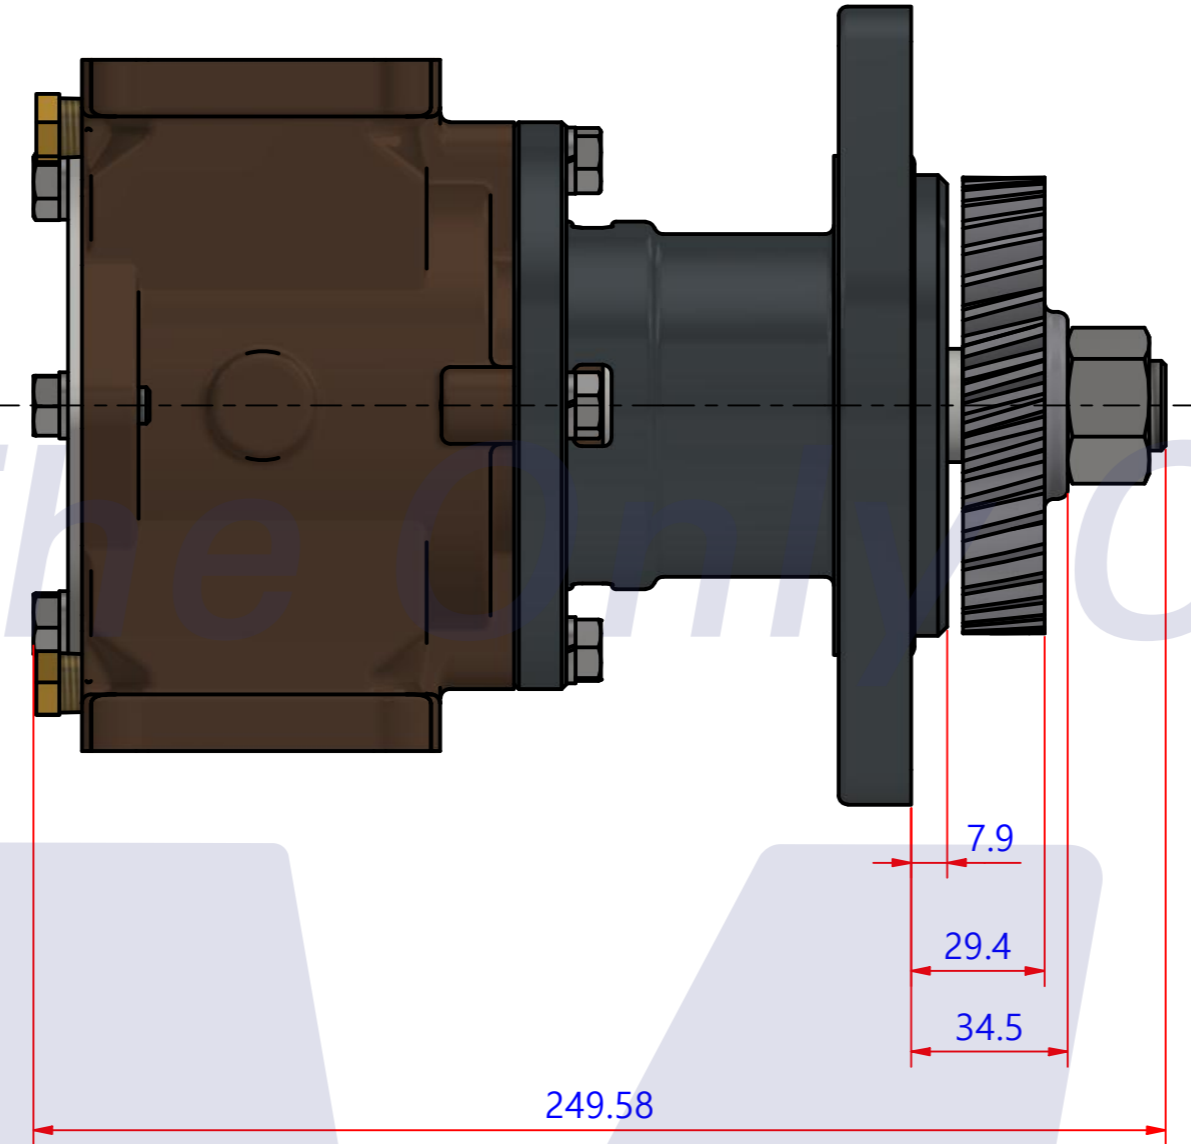

PART LIST					
No.	QTY	PART NUMBER	PART NAME	MAT	DESCRIPTION
1	1	PUA0165	PUMP ASSY		JPR-C0830

Drawing by	Checked by	Approved by - date	Model Name	Date	Scale
M.J.KANG	C.I. JEON		JPR-C0830	2017-09-27	1 : 1
			PUMP ASSY		
			PART NUMBER	Edition	Sheet
			PUA0165(0)	0	A2

PART LIST					
No.	QTY	PART NUMBER	PART NAME	MAT	DESCRIPTION
1	1	PUA0165	PUMP ASSY		JPR-C0830

Drawing by	Checked by	Approved by - date	Model Name	Date	Scale
M.J.KANG	C.I, JEON		JPR-C0830	2017-11-10	1 : 1
			PUMP PARTS VIEW		
			PART NUMBER	Edition	Sheet
			PUA0165(0)	0	A2

품 번	PUA0165
품 명	JPR-C0830

A: MAJOR KIT B: MINOR KIT C: M-SEAL SET D: IMPELLER KIT

No.	QTY	PART NUMBER	PART NAME	A (JSK0137)	B (JSM0137)	C (MCSSET0027)	D (JIKJMP063)
1	1	BER0052	BEARING	X			
2	1	BER0061	BEARING	X			
3	3	BOL0007	HEX BOLT	X	X		
4	4	BOL0008	HEX BOLT	X			
5	7	BOL0036	SPRING WASHER	X	X (3)		
6	1	BOL0167	HEX NUT	X			
7	2	BOL0201	HEX WRENCH BOLT	X	X		
8	1	COV0059	COVER	X	X		
9	1	GEA0030	GEAR				
10	1	IMP0433	RUBBER IMPELLER	X	X		X
11	1	MCS0010	CERAMIC	X	X	X	
12	1	MCS0037	CARBON	X	X	X	
13	2	NIP0016	PLUG	X	X		
14	1	ORG0015	O-RING	X	X		X
15	1	ORG0055	O-RING	X			
16	1	PBC0249	PUMP CASING / IMP				
17	1	PBC0250	PUMP CASING / BER				
18	1	RET0042	RETAINER	X			
19	1	SHA0149	SHAFT	X			
20	1	SLI0003	SLINGER	X			
21	1	SNP0008	SNAP-RING	X	X		
22	1	SNP0013	SNAP-RING	X			
23	1	SPC0012	SHIM	X	X		
24	1	WER0031	WEAR PLATE	X	X		