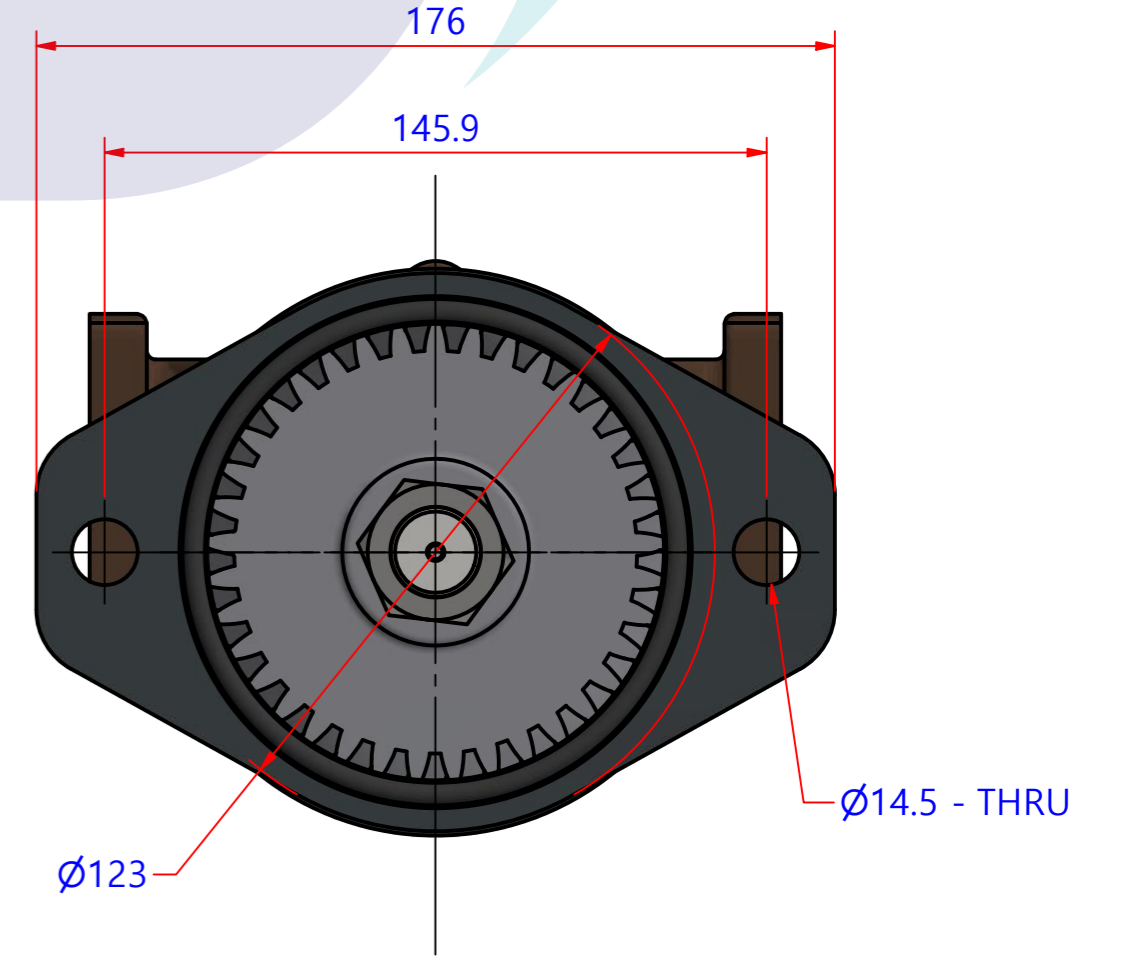

PART LIST					
No.	QTY	PART NUMBER	PART NAME	MAT	DESCRIPTION
1	1	PUA0165	PUMP ASSY		JPR-C0830

Drawing by	Checked by	Approved by - date	Model Name	Date	Scale
M.J.KANG	C.I. JEON		JPR-C0830	2017-09-27	1 : 1
			PUMP ASSY		
			PART NUMBER	Edition	Sheet
			PUA0165(0)	0	A2

PART LIST					
No.	QTY	PART NUMBER	PART NAME	MAT	DESCRIPTION
1	1	PUA0165	PUMP ASSY		JPR-C0830

Drawing by	Checked by	Approved by - date	Model Name	Date	Scale
M.J.KANG	C.I, JEON		JPR-C0830	2017-11-10	1 : 1
			PUMP PARTS VIEW		
			PART NUMBER	Edition	Sheet
			PUA0165(0)	0	A2

품 번	PUA0165
품 명	JPR-C0830

A: MAJOR KIT B: MINOR KIT C: M-SEAL SET D: IMPELLER KIT

No.	QTY	PART NUMBER	PART NAME	A (JSK0137)	B (JSM0137)	C (MCSSET0027)	D (JIKJMP063)
1	1	BER0052	BEARING	X			
2	1	BER0061	BEARING	X			
3	3	BOL0007	HEX BOLT	X	X		
4	4	BOL0008	HEX BOLT	X			
5	7	BOL0036	SPRING WASHER	X	X (3)		
6	1	BOL0167	HEX NUT	X			
7	2	BOL0201	HEX WRENCH BOLT	X	X		
8	1	COV0059	COVER	X	X		
9	1	GEA0030	GEAR				
10	1	IMP0433	RUBBER IMPELLER	X	X		X
11	1	MCS0010	CERAMIC	X	X	X	
12	1	MCS0037	CARBON	X	X	X	
13	2	NIP0016	PLUG	X	X		
14	1	ORG0015	O-RING	X	X		X
15	1	ORG0055	O-RING	X			
16	1	PBC0249	PUMP CASING / IMP				
17	1	PBC0250	PUMP CASING / BER				
18	1	RET0042	RETAINER	X			
19	1	SHA0149	SHAFT	X			
20	1	SLI0003	SLINGER	X			
21	1	SNP0008	SNAP-RING	X	X		
22	1	SNP0013	SNAP-RING	X			
23	1	SPC0012	SHIM	X	X		
24	1	WER0031	WEAR PLATE	X	X		