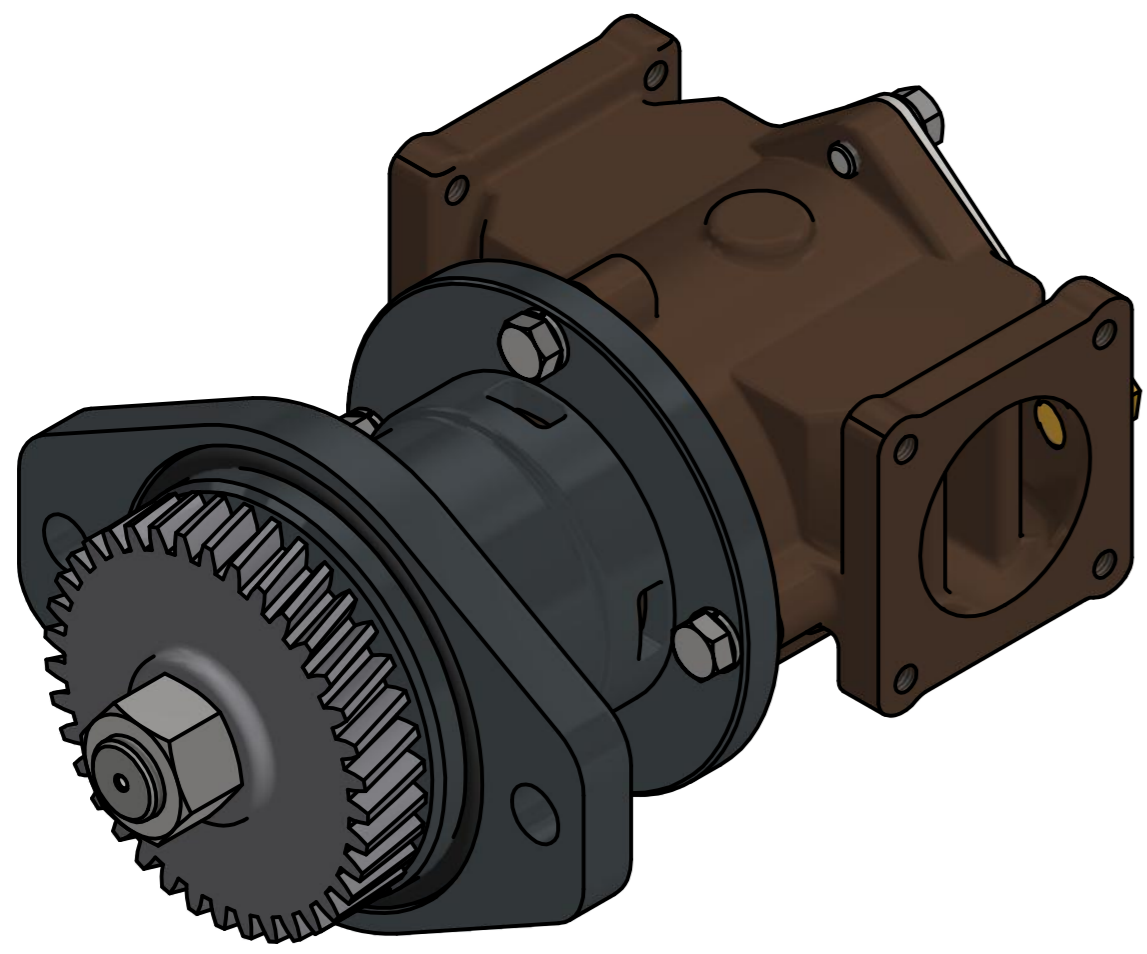

PART LIST					
No.	QTY	PART NUMBER	PART NAME	MAT	DESCRIPTION
1	1	PUA0165	PUMP ASSY		JPR-C0830

Drawing by	Checked by	Approved by - date	Model Name	Date	Scale
M.J.KANG	C.I. JEON		JPR-C0830	2017-09-27	1 : 1
			PUMP ASSY		
			PART NUMBER	Edition	Sheet
			PUA0165(0)	0	A2

PART LIST					
No.	QTY	PART NUMBER	PART NAME	MAT	DESCRIPTION
1	1	PUA0165	PUMP ASSY		JPR-C0830

Drawing by	Checked by	Approved by - date	Model Name	Date	Scale
M.J.KANG	C.I, JEON		JPR-C0830	2017-11-10	1 : 1
			PUMP PARTS VIEW		
			PART NUMBER	Edition	Sheet
			PUA0165(0)	0	A2

품 번	PUA0165
품 명	JPR-C0830

A: MAJOR KIT B: MINOR KIT C: M-SEAL SET D: IMPELLER KIT

No.	QTY	PART NUMBER	PART NAME	A (JSK0137)	B (JSM0137)	C (MCSSET0027)	D (JIKJMP063)
1	1	BER0052	BEARING	X			
2	1	BER0061	BEARING	X			
3	3	BOL0007	HEX BOLT	X	X		
4	4	BOL0008	HEX BOLT	X			
5	7	BOL0036	SPRING WASHER	X	X (3)		
6	1	BOL0167	HEX NUT	X			
7	2	BOL0201	HEX WRENCH BOLT	X	X		
8	1	COV0059	COVER	X	X		
9	1	GEA0030	GEAR				
10	1	IMP0433	RUBBER IMPELLER	X	X		X
11	1	MCS0010	CERAMIC	X	X	X	
12	1	MCS0037	CARBON	X	X	X	
13	2	NIP0016	PLUG	X	X		
14	1	ORG0015	O-RING	X	X		X
15	1	ORG0055	O-RING	X			
16	1	PBC0249	PUMP CASING / IMP				
17	1	PBC0250	PUMP CASING / BER				
18	1	RET0042	RETAINER	X			
19	1	SHA0149	SHAFT	X			
20	1	SLI0003	SLINGER	X			
21	1	SNP0008	SNAP-RING	X	X		
22	1	SNP0013	SNAP-RING	X			
23	1	SPC0012	SHIM	X	X		
24	1	WER0031	WEAR PLATE	X	X		