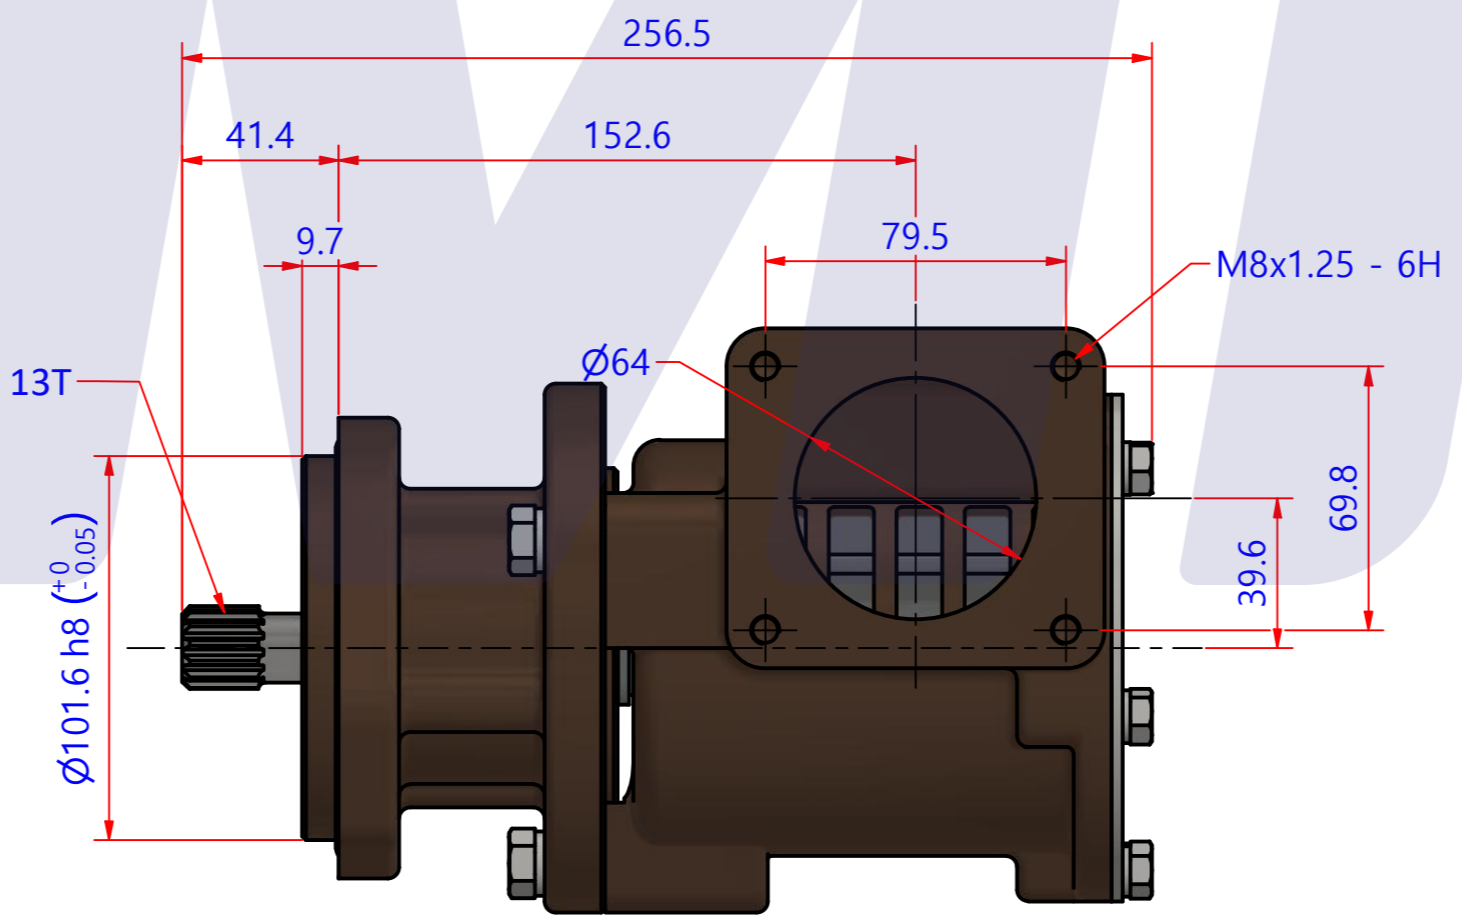

부품 리스트					
항목	수량	부품번호	주제	재질	설명
1	1	PUA0095	PUMP ASSY		JPR-C1100

Drawing by	Checked by	Approved by - date	Model Name	Date	Scale
강 명진	Y.D. JEON		JPR-C1100	2013-09-26	1 : 1
			PUMA ASSY		
			PART NUMBER	Edition	Sheet
			PUA0095(0)	0	A2

PART LIST					
No.	QTY	PART NUMBER	PART NAME	MAT	DESCRIPTION
1	1	PUA0095	PUMP ASSY		JPR-C1100

Drawing by	Checked by	Approved by - date	Model Name	Date	Scale
강 명진	Y.D. JEON		JPR-C1100	2013-10-09	1 : 1
			PUMA ASSY		
			PART NUMBER	Edition	Sheet
			PUA0095(0)	0	A2

품 번	PUA0095
품 명	JPR-C1100

A: MAJOR KIT B: MINOR KIT C: CAM SET D: M-SEAL SET E: IMPELLER KIT

No.	QTY	PART NUMBER	PART NAME	A (JSK0080)	B (JSM0023)	C (CAMSET0032)	D (MCSSET0019)	E (JIKJMP049)
1	2	BER0052	BEARING	X				
2	5	BOL0007	HEX BOLT	X	X			
3	3	BOL0012	HEX BOLT					
4	5	BOL0036	SPRING WASHER	X	X			
5	3	BOL0038	SPRING WASHER					
6	1	CAM0032	CAM	X	X	X		
7	1	COV0038	COVER	X	X			
8	1	COV0041	BER COVER	X				
9	1	IMP0057	RUBBER IMPELLER	X	X			X
10	1	MCS0037	CARBON	X	X		X	
11	1	MCS003701	CERAMIC	X	X		X	
12	2	ORG0043	QUAD-RING	X	X	X (1)		X (1)
13	1	ORG0054	V-RING	X				
14	1	ORG0055	O-RING	X				
15	1	PBC0165	PUMP CASING / BER					
16	1	PBC0166	PUMP CASING / IMP					
17	1	PIN0007	PIN					
18	1	RET0042	RETAINER	X				
19	1	SHA0093	SHAFT	X				
20	1	SNP0008	SNAP-RING	X	X		X	
21	1	SNP0013	SNAP-RING	X				
22	1	SPC0012	SHIM	X	X		X	
23	1	WER0020	WEAR PLATE	X	X			