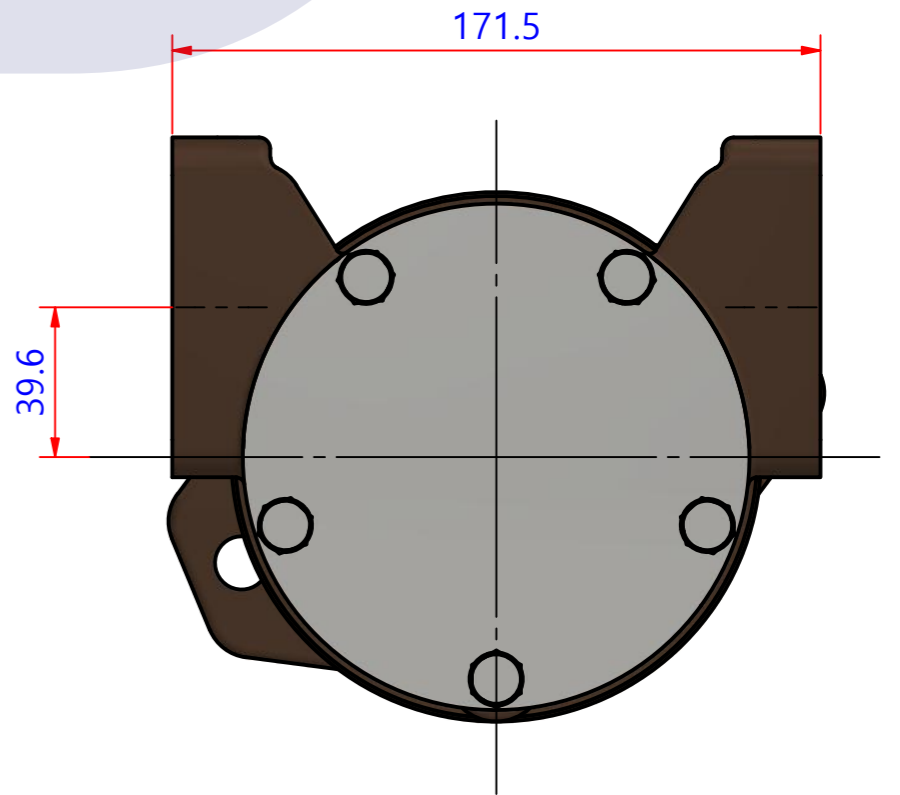

부품 리스트					
항목	수량	부품번호	주제	재질	설명
1	1	PUA0095	PUMP ASSY		JPR-C1100

Drawing by	Checked by	Approved by - date	Model Name	Date	Scale
강 명진	Y.D. JEON		JPR-C1100	2013-09-26	1 : 1
			PUMA ASSY		
			PART NUMBER	Edition	Sheet
			PUA0095(0)	0	A2

PART LIST					
No.	QTY	PART NUMBER	PART NAME	MAT	DESCRIPTION
1	1	PUA0095	PUMP ASSY		JPR-C1100

Drawing by	Checked by	Approved by - date	Model Name	Date	Scale
강 명진	Y.D. JEON		JPR-C1100	2013-10-09	1 : 1
			PUMA ASSY		
			PART NUMBER	Edition	Sheet
			PUA0095(0)	0	A2

품 번	PUA0095
품 명	JPR-C1100

A: MAJOR KIT B: MINOR KIT C: CAM SET D: M-SEAL SET E: IMPELLER KIT

No.	QTY	PART NUMBER	PART NAME	A (JSK0080)	B (JSM0023)	C (CAMSET0032)	D (MCSSET0019)	E (JIKJMP049)
1	2	BER0052	BEARING	X				
2	5	BOL0007	HEX BOLT	X	X			
3	3	BOL0012	HEX BOLT					
4	5	BOL0036	SPRING WASHER	X	X			
5	3	BOL0038	SPRING WASHER					
6	1	CAM0032	CAM	X	X	X		
7	1	COV0038	COVER	X	X			
8	1	COV0041	BER COVER	X				
9	1	IMP0057	RUBBER IMPELLER	X	X			X
10	1	MCS0037	CARBON	X	X		X	
11	1	MCS003701	CERAMIC	X	X		X	
12	2	ORG0043	QUAD-RING	X	X	X (1)		X (1)
13	1	ORG0054	V-RING	X				
14	1	ORG0055	O-RING	X				
15	1	PBC0165	PUMP CASING / BER					
16	1	PBC0166	PUMP CASING / IMP					
17	1	PIN0007	PIN					
18	1	RET0042	RETAINER	X				
19	1	SHA0093	SHAFT	X				
20	1	SNP0008	SNAP-RING	X	X		X	
21	1	SNP0013	SNAP-RING	X				
22	1	SPC0012	SHIM	X	X		X	
23	1	WER0020	WEAR PLATE	X	X			