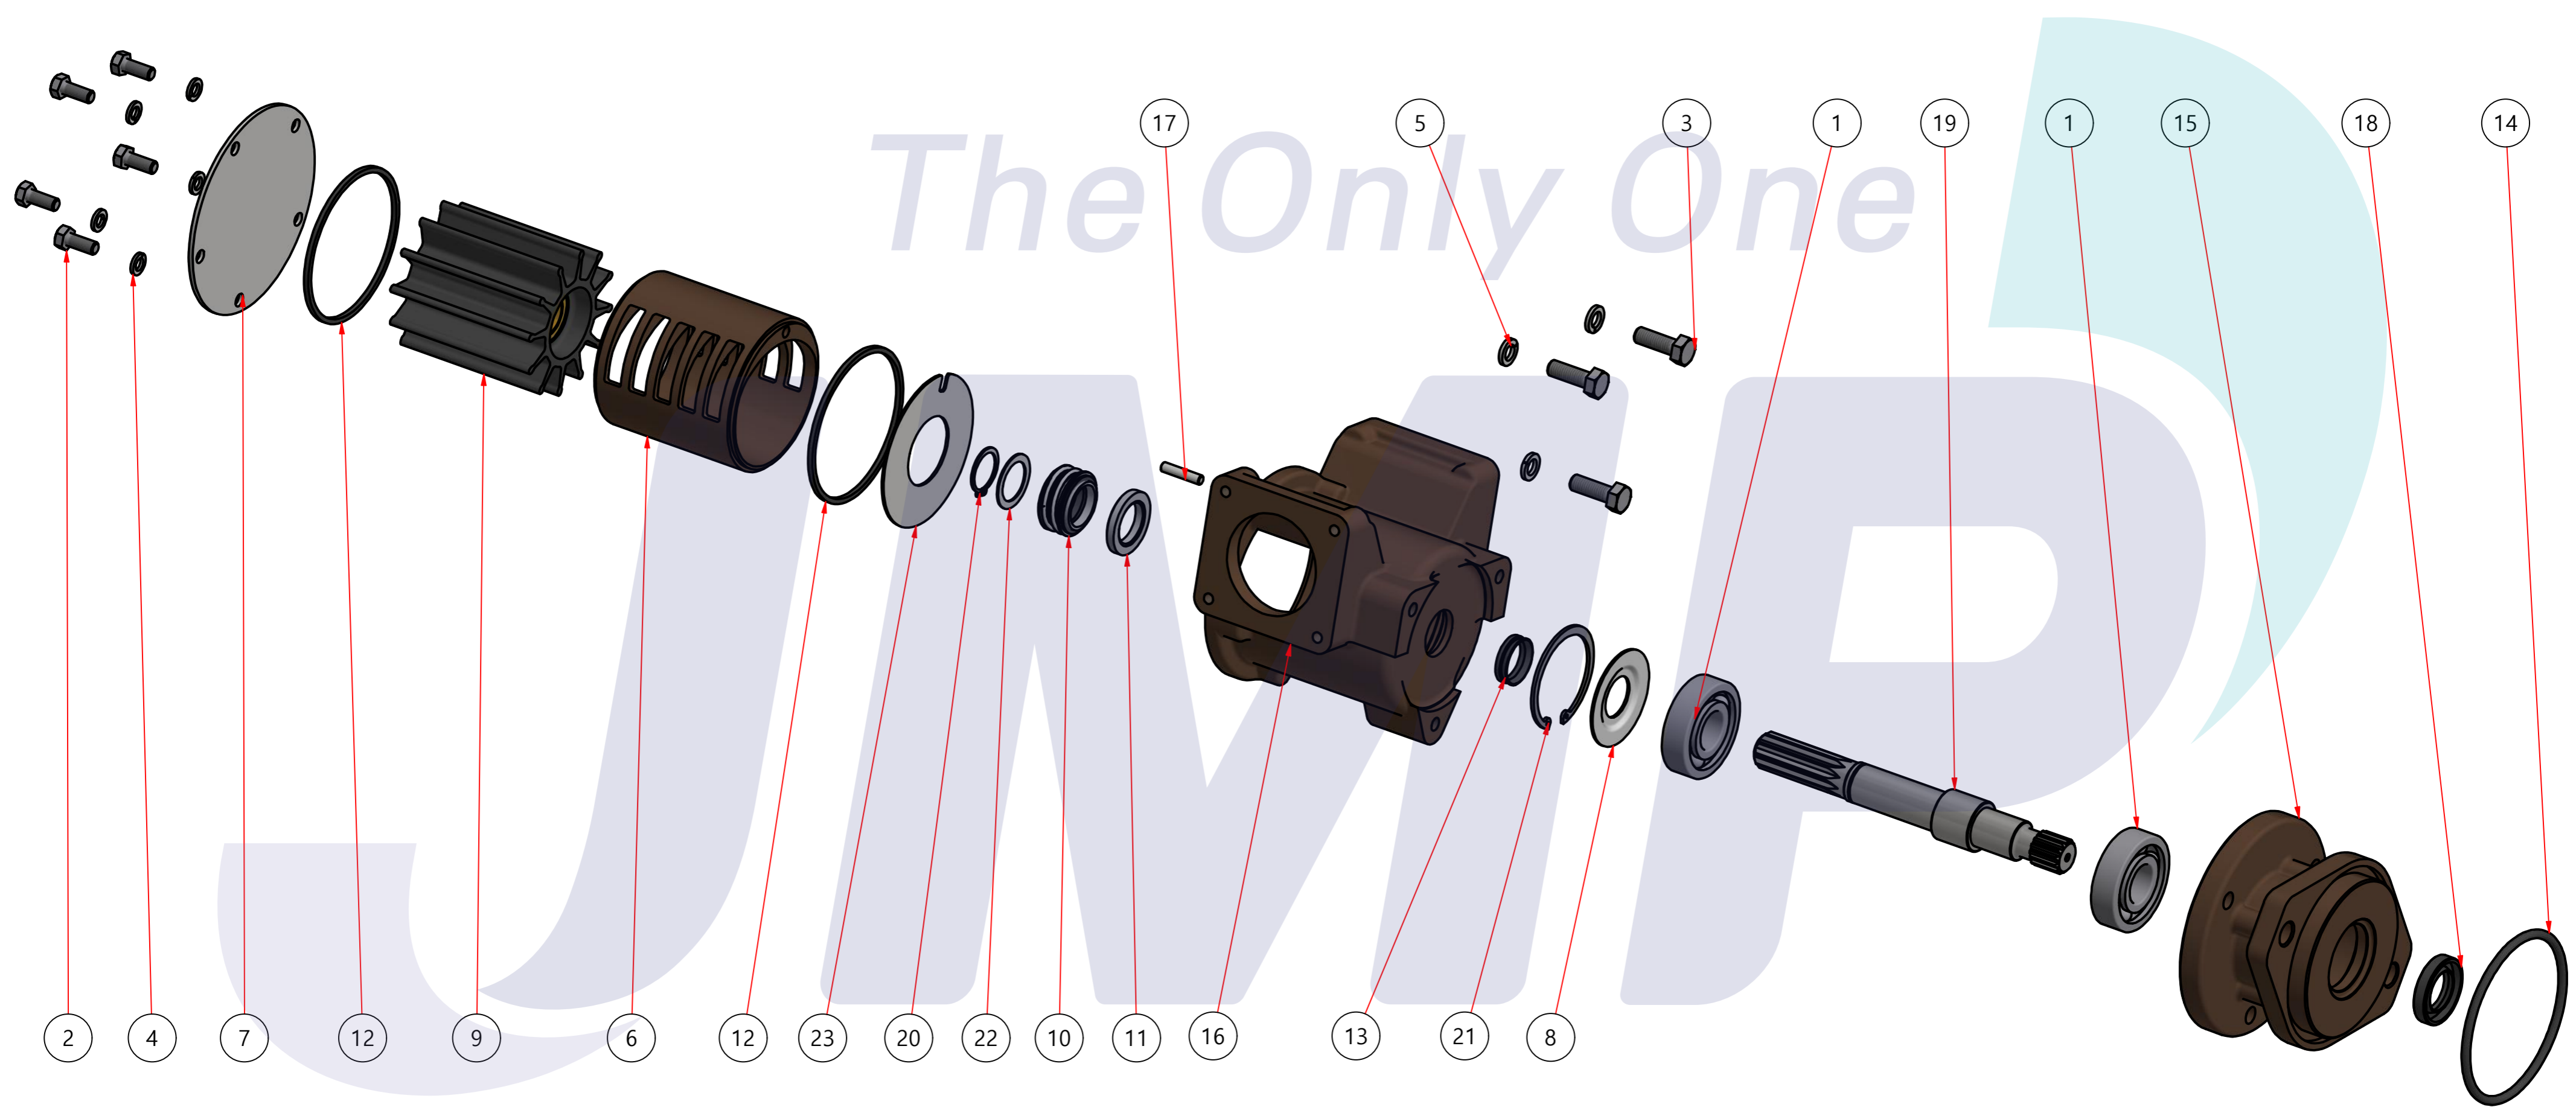

부품 리스트					
항목	수량	부품번호	주제	재질	설명
1	1	PUA0095	PUMP ASSY		JPR-C1100

Drawing by	Checked by	Approved by - date	Model Name	Date	Scale
강 명진	Y.D. JEON		JPR-C1100	2013-09-26	1 : 1
			PUMA ASSY		
			PART NUMBER	Edition	Sheet
			PUA0095(0)	0	A2

PART LIST					
No.	QTY	PART NUMBER	PART NAME	MAT	DESCRIPTION
1	1	PUA0095	PUMP ASSY		JPR-C1100

Drawing by	Checked by	Approved by - date	Model Name	Date	Scale
강 명진	Y.D. JEON		JPR-C1100	2013-10-09	1 : 1
			PUMA ASSY		
			PART NUMBER	Edition	Sheet
			PUA0095(0)	0	A2

품 번	PUA0095
품 명	JPR-C1100

A: MAJOR KIT B: MINOR KIT C: CAM SET D: M-SEAL SET E: IMPELLER KIT

No.	QTY	PART NUMBER	PART NAME	A (JSK0080)	B (JSM0023)	C (CAMSET0032)	D (MCSSET0019)	E (JIKJMP049)
1	2	BER0052	BEARING	X				
2	5	BOL0007	HEX BOLT	X	X			
3	3	BOL0012	HEX BOLT					
4	5	BOL0036	SPRING WASHER	X	X			
5	3	BOL0038	SPRING WASHER					
6	1	CAM0032	CAM	X	X	X		
7	1	COV0038	COVER	X	X			
8	1	COV0041	BER COVER	X				
9	1	IMP0057	RUBBER IMPELLER	X	X			X
10	1	MCS0037	CARBON	X	X		X	
11	1	MCS003701	CERAMIC	X	X		X	
12	2	ORG0043	QUAD-RING	X	X	X (1)		X (1)
13	1	ORG0054	V-RING	X				
14	1	ORG0055	O-RING	X				
15	1	PBC0165	PUMP CASING / BER					
16	1	PBC0166	PUMP CASING / IMP					
17	1	PIN0007	PIN					
18	1	RET0042	RETAINER	X				
19	1	SHA0093	SHAFT	X				
20	1	SNP0008	SNAP-RING	X	X		X	
21	1	SNP0013	SNAP-RING	X				
22	1	SPC0012	SHIM	X	X		X	
23	1	WER0020	WEAR PLATE	X	X			