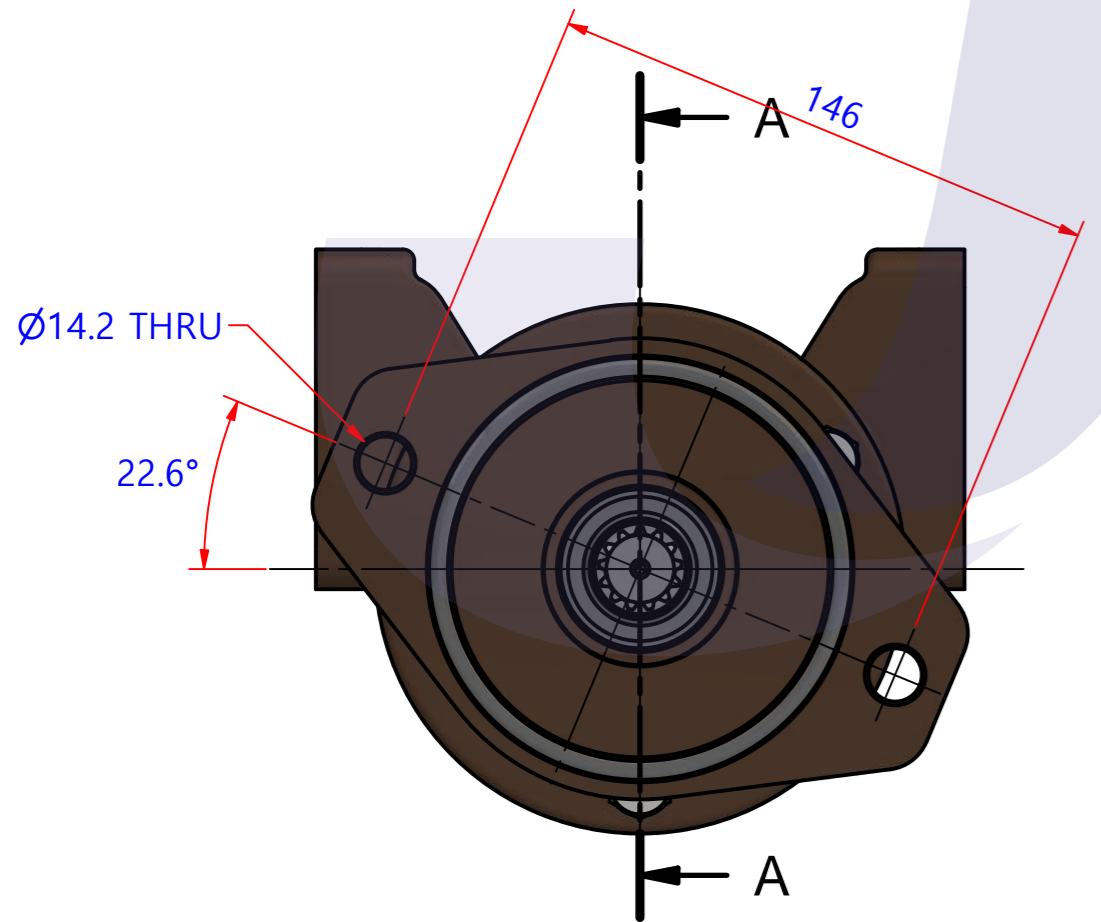

부품 리스트					
항목	수량	부품번호	주제	재질	설명
1	1	PUA0095	PUMP ASSY		JPR-C1100

Drawing by	Checked by	Approved by - date	Model Name	Date	Scale
강 명진	Y.D. JEON		JPR-C1100	2013-09-26	1 : 1
			PUMA ASSY		
			PART NUMBER	Edition	Sheet
			PUA0095(0)	0	A2

PART LIST					
No.	QTY	PART NUMBER	PART NAME	MAT	DESCRIPTION
1	1	PUA0095	PUMP ASSY		JPR-C1100

Drawing by	Checked by	Approved by - date	Model Name	Date	Scale
강 명진	Y.D. JEON		JPR-C1100	2013-10-09	1 : 1
			PUMA ASSY		
			PART NUMBER	Edition	Sheet
			PUA0095(0)	0	A2

품 번	PUA0095
품 명	JPR-C1100

A: MAJOR KIT B: MINOR KIT C: CAM SET D: M-SEAL SET E: IMPELLER KIT

No.	QTY	PART NUMBER	PART NAME	A (JSK0080)	B (JSM0023)	C (CAMSET0032)	D (MCSSET0019)	E (JIKJMP049)
1	2	BER0052	BEARING	X				
2	5	BOL0007	HEX BOLT	X	X			
3	3	BOL0012	HEX BOLT					
4	5	BOL0036	SPRING WASHER	X	X			
5	3	BOL0038	SPRING WASHER					
6	1	CAM0032	CAM	X	X	X		
7	1	COV0038	COVER	X	X			
8	1	COV0041	BER COVER	X				
9	1	IMP0057	RUBBER IMPELLER	X	X			X
10	1	MCS0037	CARBON	X	X		X	
11	1	MCS003701	CERAMIC	X	X		X	
12	2	ORG0043	QUAD-RING	X	X	X (1)		X (1)
13	1	ORG0054	V-RING	X				
14	1	ORG0055	O-RING	X				
15	1	PBC0165	PUMP CASING / BER					
16	1	PBC0166	PUMP CASING / IMP					
17	1	PIN0007	PIN					
18	1	RET0042	RETAINER	X				
19	1	SHA0093	SHAFT	X				
20	1	SNP0008	SNAP-RING	X	X		X	
21	1	SNP0013	SNAP-RING	X				
22	1	SPC0012	SHIM	X	X		X	
23	1	WER0020	WEAR PLATE	X	X			