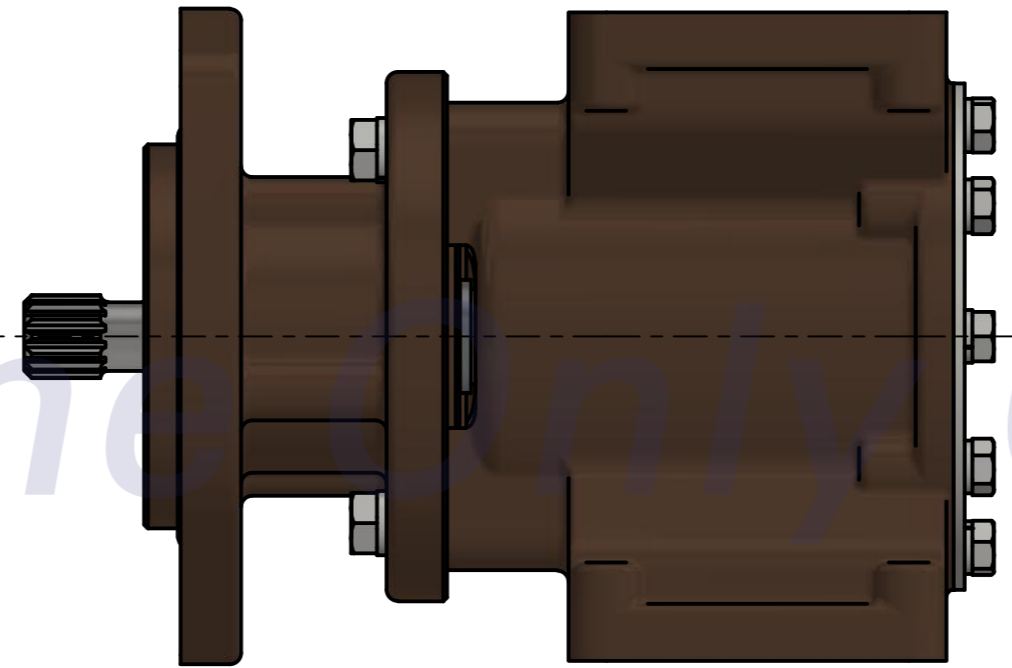

부품 리스트					
항목	수량	부품번호	주제	재질	설명
1	1	PUA0095	PUMP ASSY		JPR-C1100

Drawing by	Checked by	Approved by - date	Model Name	Date	Scale
강 명진	Y.D. JEON		JPR-C1100	2013-09-26	1 : 1
			PUMA ASSY		
			PART NUMBER	Edition	Sheet
			PUA0095(0)	0	A2

PART LIST					
No.	QTY	PART NUMBER	PART NAME	MAT	DESCRIPTION
1	1	PUA0095	PUMP ASSY		JPR-C1100

Drawing by	Checked by	Approved by - date	Model Name	Date	Scale
강 명진	Y.D. JEON		JPR-C1100	2013-10-09	1 : 1
			PUMA ASSY		
			PART NUMBER	Edition	Sheet
			PUA0095(0)	0	A2

품 번	PUA0095
품 명	JPR-C1100

A: MAJOR KIT B: MINOR KIT C: CAM SET D: M-SEAL SET E: IMPELLER KIT

No.	QTY	PART NUMBER	PART NAME	A (JSK0080)	B (JSM0023)	C (CAMSET0032)	D (MCSSET0019)	E (JIKJMP049)
1	2	BER0052	BEARING	X				
2	5	BOL0007	HEX BOLT	X	X			
3	3	BOL0012	HEX BOLT					
4	5	BOL0036	SPRING WASHER	X	X			
5	3	BOL0038	SPRING WASHER					
6	1	CAM0032	CAM	X	X	X		
7	1	COV0038	COVER	X	X			
8	1	COV0041	BER COVER	X				
9	1	IMP0057	RUBBER IMPELLER	X	X			X
10	1	MCS0037	CARBON	X	X		X	
11	1	MCS003701	CERAMIC	X	X		X	
12	2	ORG0043	QUAD-RING	X	X	X (1)		X (1)
13	1	ORG0054	V-RING	X				
14	1	ORG0055	O-RING	X				
15	1	PBC0165	PUMP CASING / BER					
16	1	PBC0166	PUMP CASING / IMP					
17	1	PIN0007	PIN					
18	1	RET0042	RETAINER	X				
19	1	SHA0093	SHAFT	X				
20	1	SNP0008	SNAP-RING	X	X		X	
21	1	SNP0013	SNAP-RING	X				
22	1	SPC0012	SHIM	X	X		X	
23	1	WER0020	WEAR PLATE	X	X			