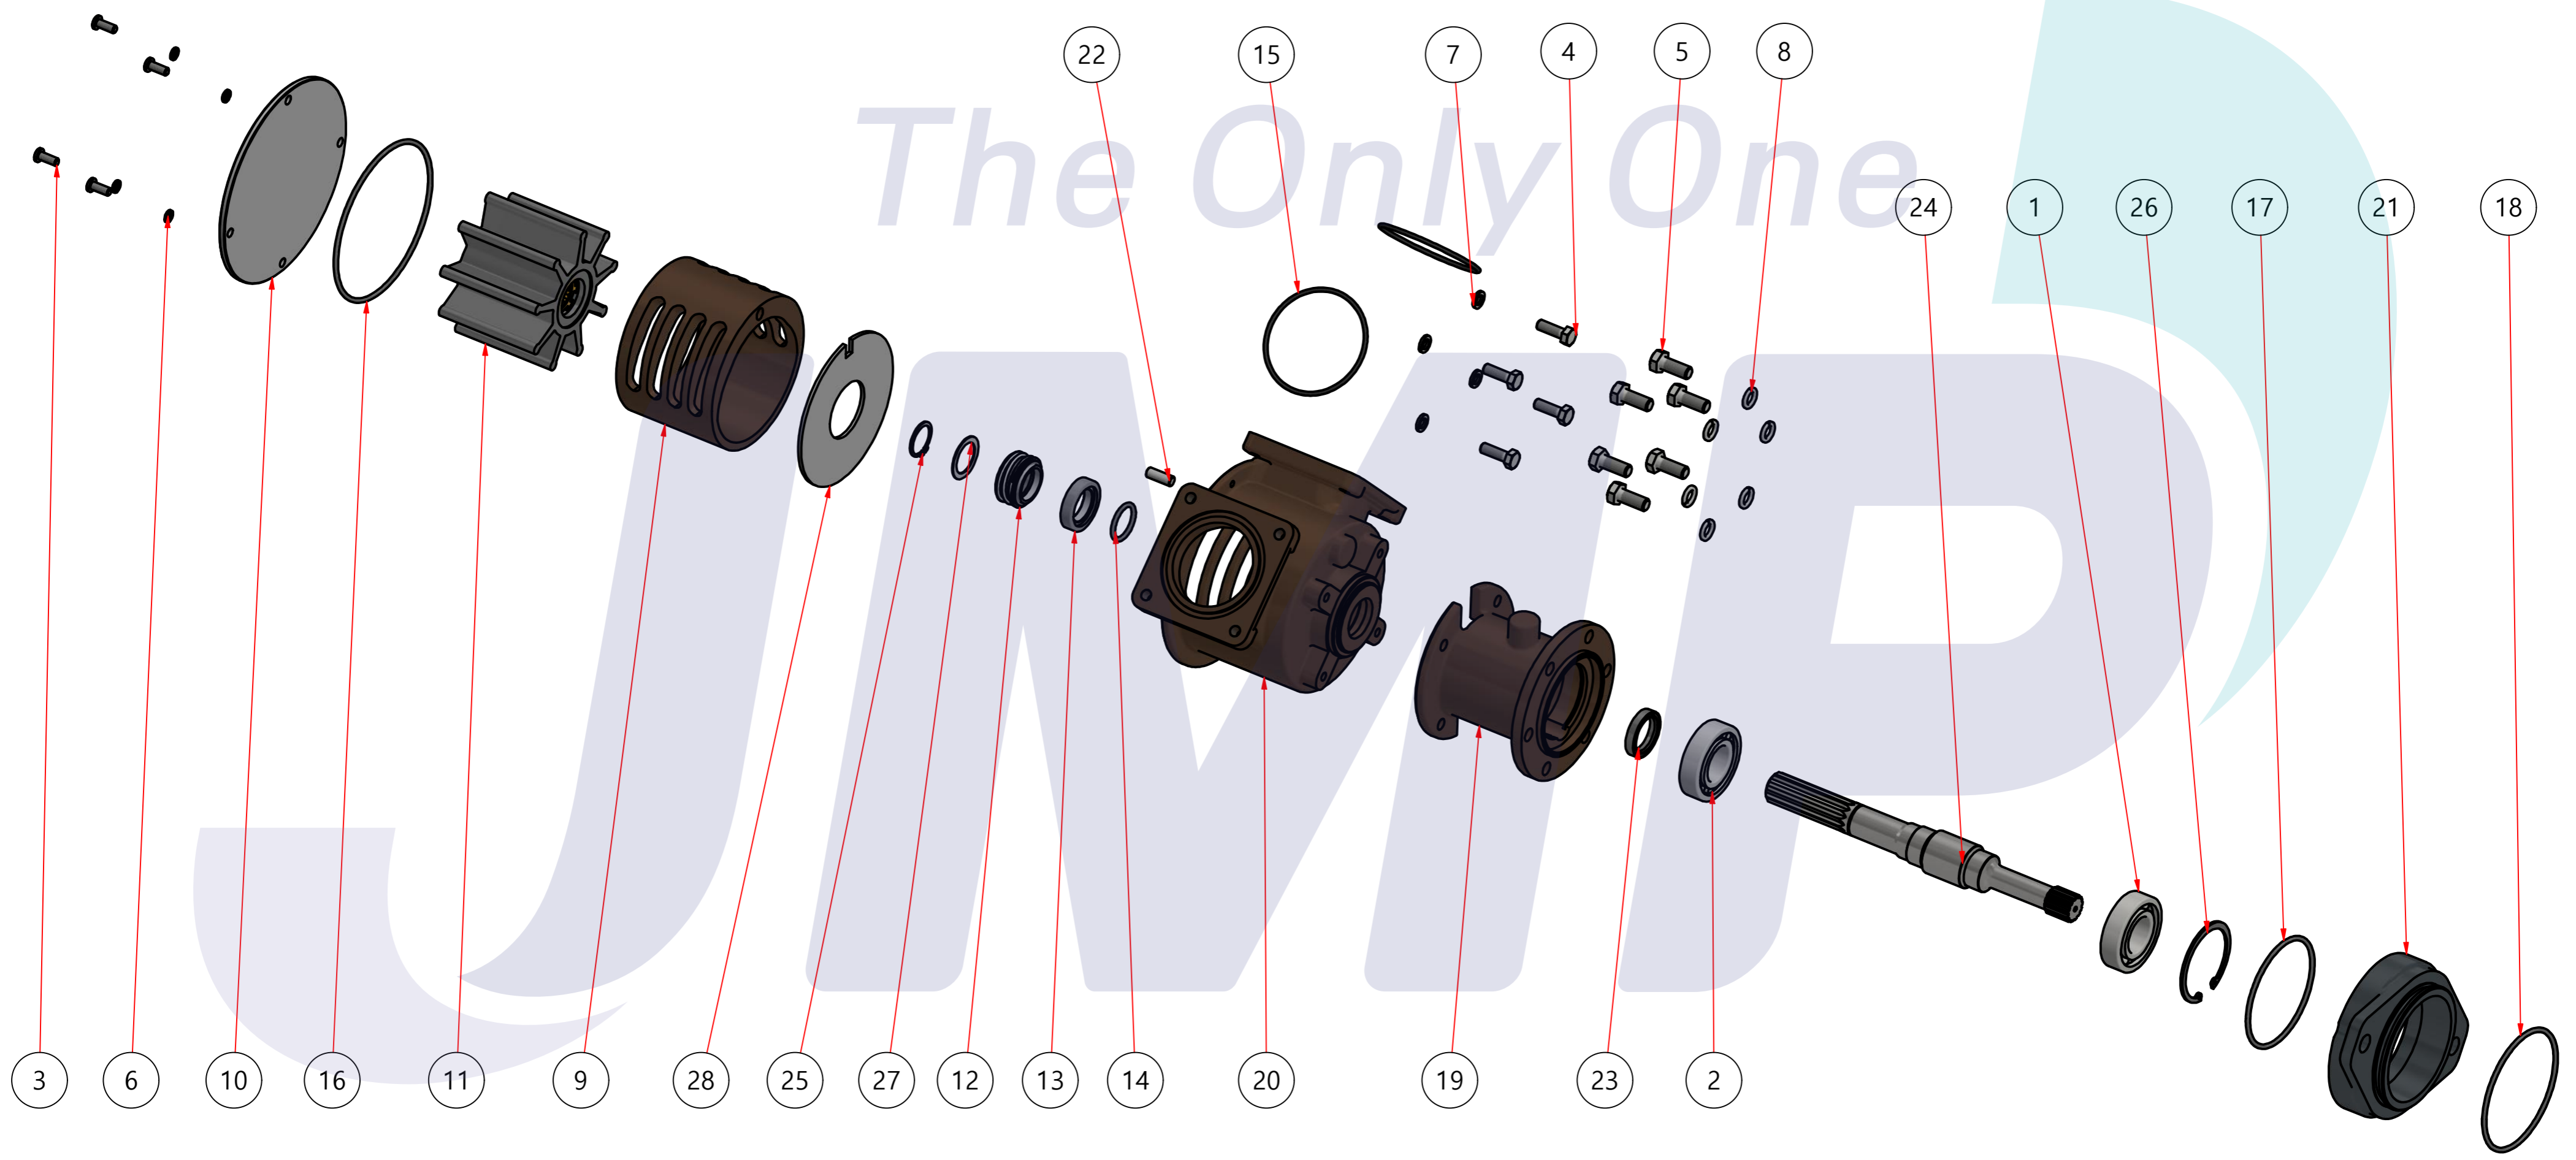

PART LIST					
항목	수량	부품번호	주제	재질	설명
1	1	PUA0098	PUMP ASSY		JPR-C1905

Drawing by	Checked by	Approved by - date	Model Name	Date	Scale
강 명진	Y.D. JEON		JPR-QSK19	2014-02-05	1 : 1
			PUMP ASSY"		
PART NUMBER		PUA0098(0)	Edition	0	Sheet
					A2

PART LIST					
No.	QTY	PART NUMBER	PART NAME	MAT	DESCRIPTION
1	1	PUA0098	PUMP ASSY		JPR-C1905

Drawing by	Checked by	Approved by - date	Model Name	Date	Scale
강 명진	Y.D, JEON		JPR-C1905	2014-05-20	1 : 1
			PUMP PART'S VIEW		
			PART NUMBER	Edition	Sheet
			PUA0098(0)	0	A2

품 번	PUA0098
품 명	JPR-C1905

A: MAJOR KIT B: MINOR KIT C: CAM SET D: M-SEAL SET E: IMPELLER KIT

No.	QTY	PART NUMBER	PART NAME	A (JSK0069)	B (JSM0022)	C (CAMSET0019)	D (MCSSET0006)	E (JIKJMP055)
1	1	BER0005	BEARING	X				
2	1	BER0020	BEARING	X				
3	4	BOL0005	SCREW	X	X			
4	4	BOL0008	HEX BOLT					
5	6	BOL0011	HEX BOLT					
6	4	BOL0035	SPRING WASHER	X	X			
7	4	BOL0036	SPRING WASHER					
8	6	BOL0038	SPRING WASHER					
9	1	CAM0019	CAM	X	X	X		
10	1	COV001201	COVER	X	X			
11	1	IMP0027	RUBBER IMPELLER	X	X			X
12	1	MCS0005	CARBON	X	X		X	
13	1	MCS0010	CERAMIC	X	X		X	
14	1	ORG0003	O-RING	X				
15	2	ORG0009	O-RING	X	X			
16	1	ORG0047	O-RING	X	X			X
17	1	ORG0048	O-RING	X				
18	1	ORG0058	O-RING	X				
19	1	PBC0170	PUMP CASING / BER					
20	1	PBC0171	PUMP CASING / IMP					
21	1	PBC0179	PUMP ADAPTER					
22	1	PIN0008	PIN					
23	1	RET001301	RETAINER	X				
24	1	SHA0088	SHAFT	X				
25	1	SNP0008	SNAP-RING	X	X			
26	1	SNP0013	SNAP-RING	X				
27	1	SPC0012	SHIM	X	X			
28	1	WER0011	WEAR PLATE	X	X			