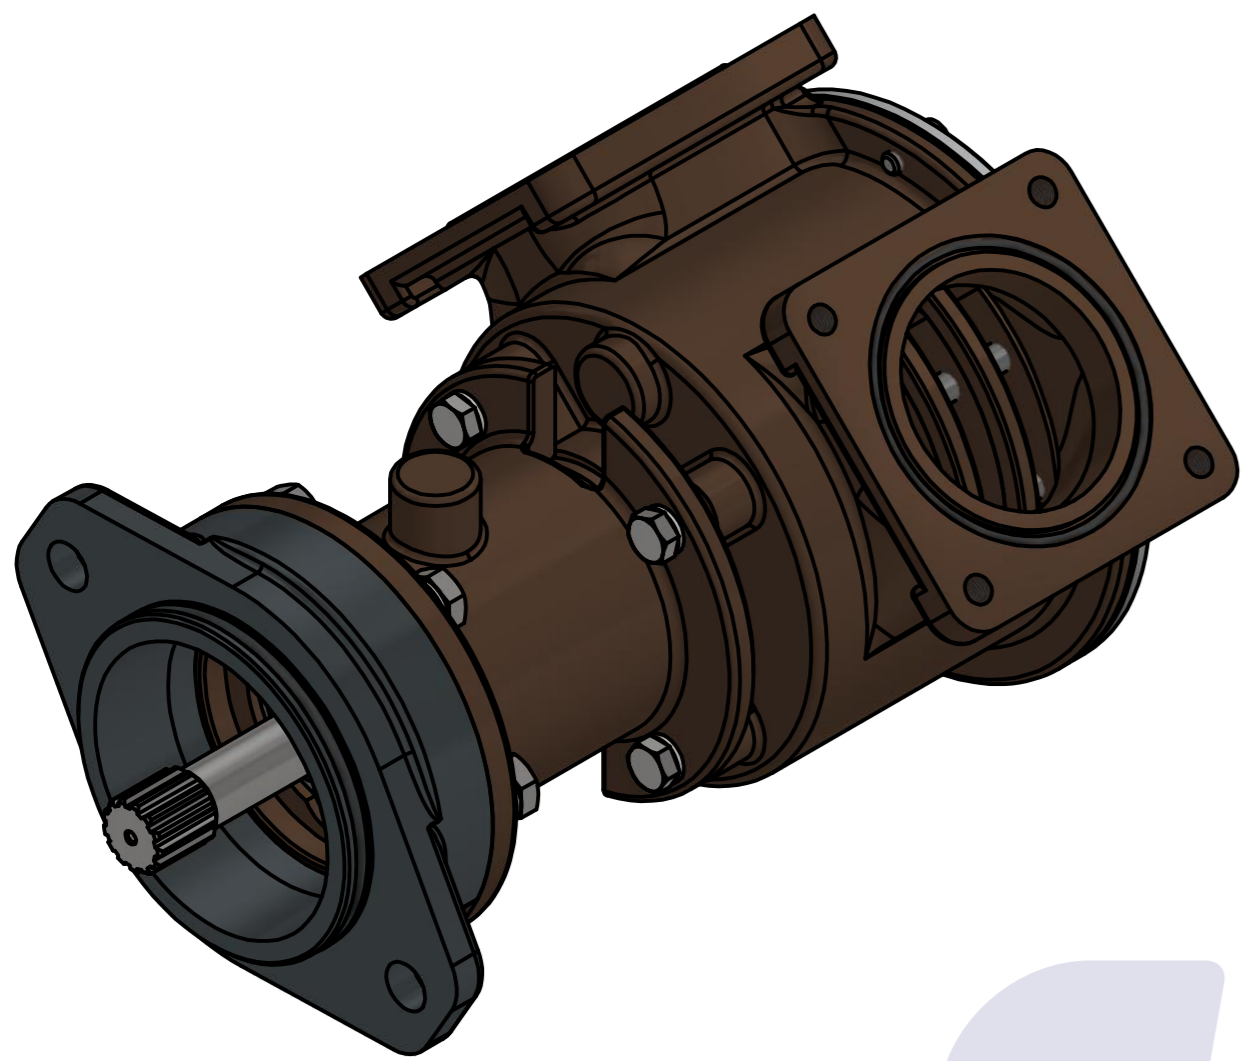

PART LIST					
항목	수량	부품번호	주제	재질	설명
1	1	PUA0098	PUMP ASSY		JPR-C1905

Drawing by	Checked by	Approved by - date	Model Name	Date	Scale
강 명진	Y.D. JEON		JPR-QSK19	2014-02-05	1 : 1
			PUMP ASSY"		
PART NUMBER		PUA0098(0)	Edition	0	Sheet
					A2

PART LIST					
No.	QTY	PART NUMBER	PART NAME	MAT	DESCRIPTION
1	1	PUA0098	PUMP ASSY		JPR-C1905

Drawing by	Checked by	Approved by - date	Model Name	Date	Scale
강 명진	Y.D, JEON		JPR-C1905	2014-05-20	1 : 1
			PUMP PART'S VIEW		
			PART NUMBER	Edition	Sheet
			PUA0098(0)	0	A2

품 번	PUA0098
품 명	JPR-C1905

A: MAJOR KIT B: MINOR KIT C: CAM SET D: M-SEAL SET E: IMPELLER KIT

No.	QTY	PART NUMBER	PART NAME	A (JSK0069)	B (JSM0022)	C (CAMSET0019)	D (MCSSET0006)	E (JIKJMP055)
1	1	BER0005	BEARING	X				
2	1	BER0020	BEARING	X				
3	4	BOL0005	SCREW	X	X			
4	4	BOL0008	HEX BOLT					
5	6	BOL0011	HEX BOLT					
6	4	BOL0035	SPRING WASHER	X	X			
7	4	BOL0036	SPRING WASHER					
8	6	BOL0038	SPRING WASHER					
9	1	CAM0019	CAM	X	X	X		
10	1	COV001201	COVER	X	X			
11	1	IMP0027	RUBBER IMPELLER	X	X			X
12	1	MCS0005	CARBON	X	X		X	
13	1	MCS0010	CERAMIC	X	X		X	
14	1	ORG0003	O-RING	X				
15	2	ORG0009	O-RING	X	X			
16	1	ORG0047	O-RING	X	X			X
17	1	ORG0048	O-RING	X				
18	1	ORG0058	O-RING	X				
19	1	PBC0170	PUMP CASING / BER					
20	1	PBC0171	PUMP CASING / IMP					
21	1	PBC0179	PUMP ADAPTER					
22	1	PIN0008	PIN					
23	1	RET001301	RETAINER	X				
24	1	SHA0088	SHAFT	X				
25	1	SNP0008	SNAP-RING	X	X			
26	1	SNP0013	SNAP-RING	X				
27	1	SPC0012	SHIM	X	X			
28	1	WER0011	WEAR PLATE	X	X			