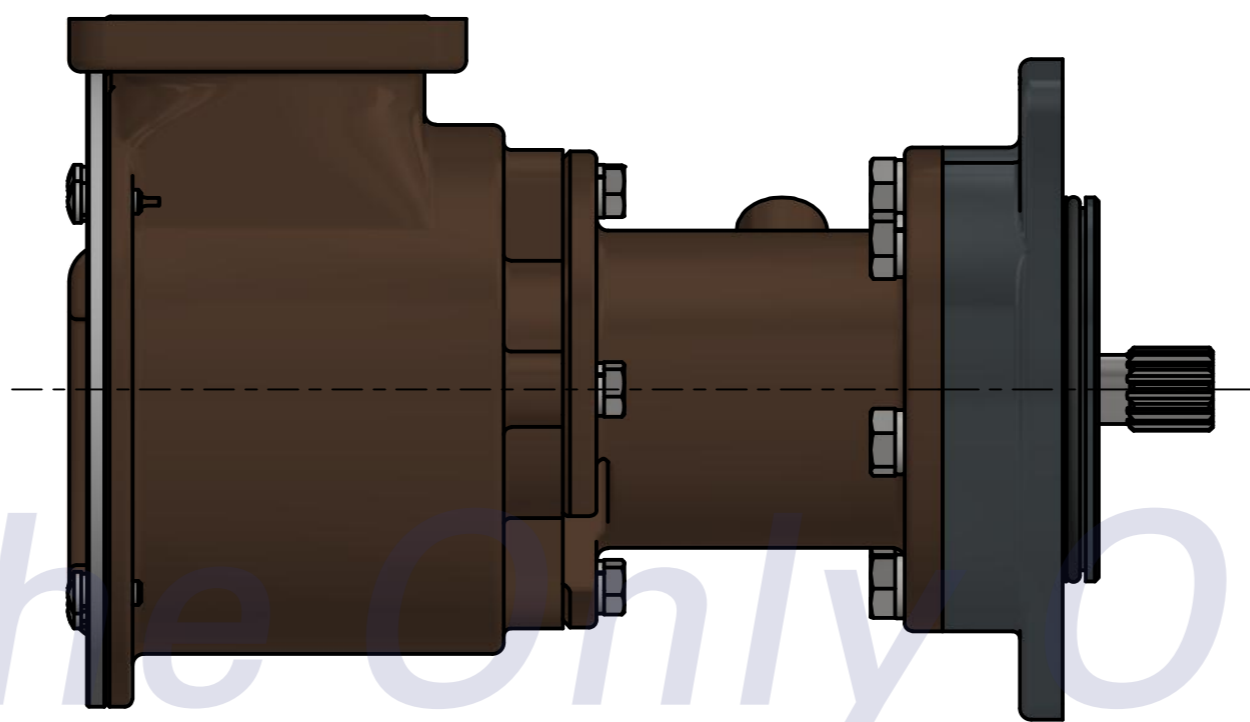

PART LIST					
항목	수량	부품번호	주제	재질	설명
1	1	PUA0098	PUMP ASSY		JPR-C1905

Drawing by	Checked by	Approved by - date	Model Name	Date	Scale
강 명진	Y.D. JEON		JPR-QSK19	2014-02-05	1 : 1
			PUMP ASSY"		
PART NUMBER		PUA0098(0)	Edition	0	Sheet
					A2

PART LIST					
No.	QTY	PART NUMBER	PART NAME	MAT	DESCRIPTION
1	1	PUA0098	PUMP ASSY		JPR-C1905

Drawing by	Checked by	Approved by - date	Model Name	Date	Scale
강 명진	Y.D, JEON		JPR-C1905	2014-05-20	1 : 1
			PUMP PART'S VIEW		
			PART NUMBER	Edition	Sheet
			PUA0098(0)	0	A2

품 번	PUA0098
품 명	JPR-C1905

A: MAJOR KIT B: MINOR KIT C: CAM SET D: M-SEAL SET E: IMPELLER KIT

No.	QTY	PART NUMBER	PART NAME	A (JSK0069)	B (JSM0022)	C (CAMSET0019)	D (MCSSET0006)	E (JIKJMP055)
1	1	BER0005	BEARING	X				
2	1	BER0020	BEARING	X				
3	4	BOL0005	SCREW	X	X			
4	4	BOL0008	HEX BOLT					
5	6	BOL0011	HEX BOLT					
6	4	BOL0035	SPRING WASHER	X	X			
7	4	BOL0036	SPRING WASHER					
8	6	BOL0038	SPRING WASHER					
9	1	CAM0019	CAM	X	X	X		
10	1	COV001201	COVER	X	X			
11	1	IMP0027	RUBBER IMPELLER	X	X			X
12	1	MCS0005	CARBON	X	X		X	
13	1	MCS0010	CERAMIC	X	X		X	
14	1	ORG0003	O-RING	X				
15	2	ORG0009	O-RING	X	X			
16	1	ORG0047	O-RING	X	X			X
17	1	ORG0048	O-RING	X				
18	1	ORG0058	O-RING	X				
19	1	PBC0170	PUMP CASING / BER					
20	1	PBC0171	PUMP CASING / IMP					
21	1	PBC0179	PUMP ADAPTER					
22	1	PIN0008	PIN					
23	1	RET001301	RETAINER	X				
24	1	SHA0088	SHAFT	X				
25	1	SNP0008	SNAP-RING	X	X			
26	1	SNP0013	SNAP-RING	X				
27	1	SPC0012	SHIM	X	X			
28	1	WER0011	WEAR PLATE	X	X			