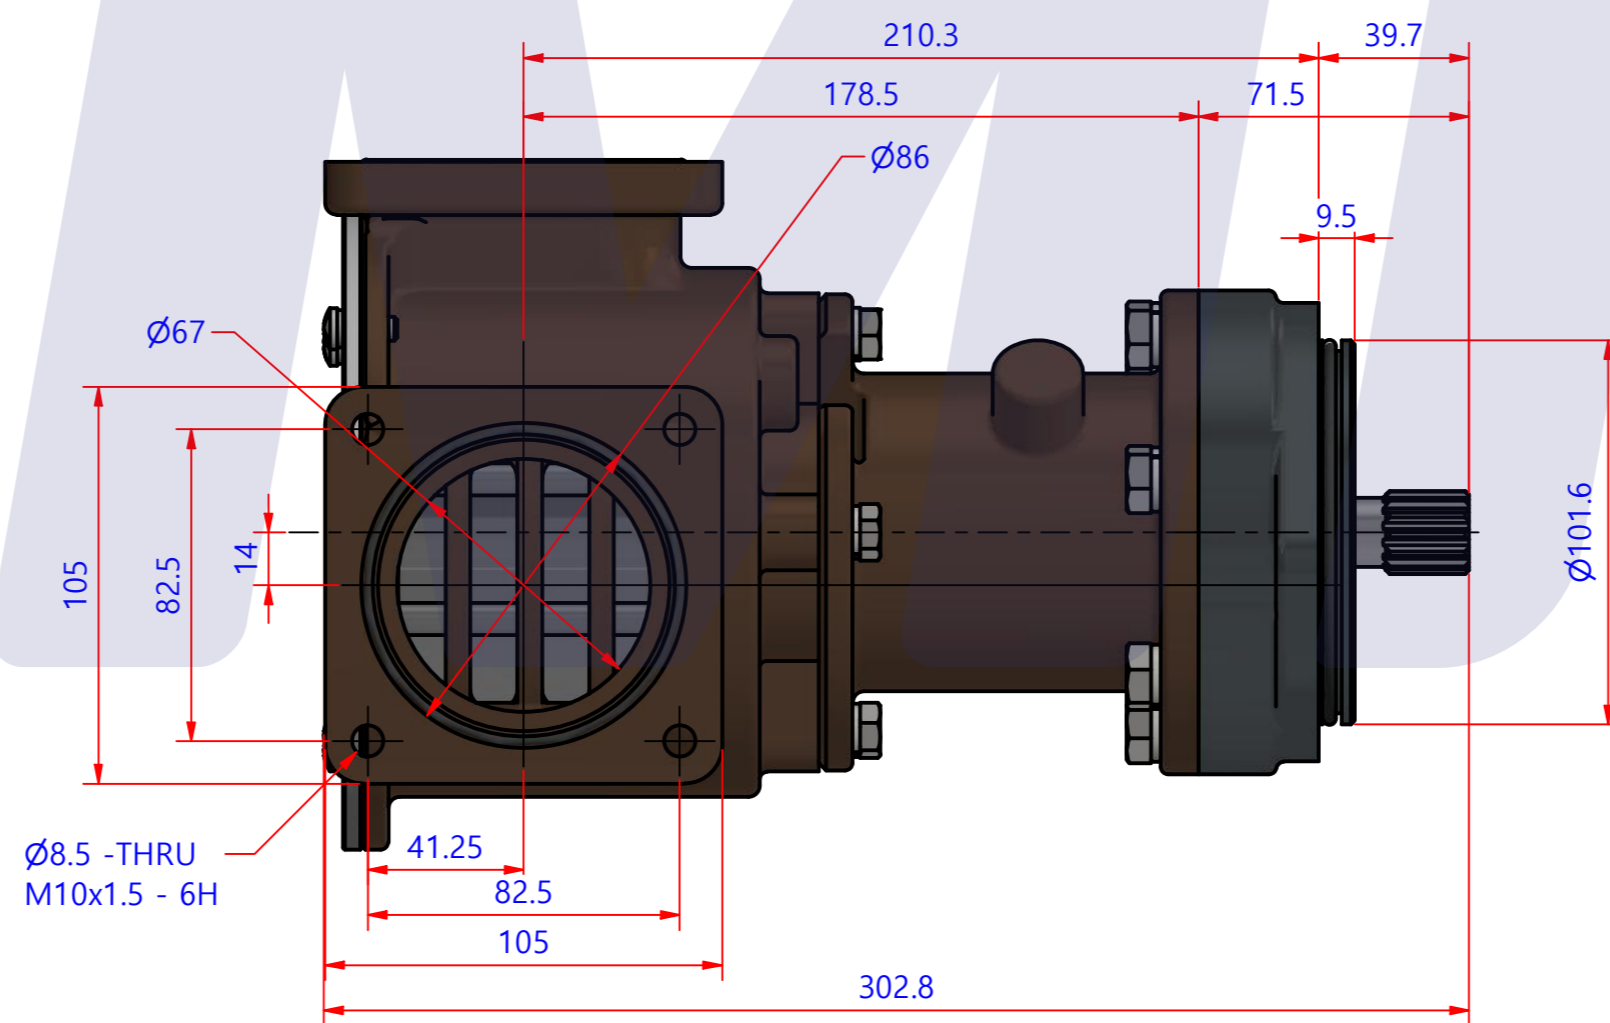

PART LIST					
항목	수량	부품번호	주제	재질	설명
1	1	PUA0098	PUMP ASSY		JPR-C1905

Drawing by	Checked by	Approved by - date	Model Name	Date	Scale
강 명진	Y.D. JEON		JPR-QSK19	2014-02-05	1 : 1
			PUMP ASSY"		
PART NUMBER		PUA0098(0)	Edition	0	Sheet
					A2

PART LIST					
No.	QTY	PART NUMBER	PART NAME	MAT	DESCRIPTION
1	1	PUA0098	PUMP ASSY		JPR-C1905

Drawing by	Checked by	Approved by - date	Model Name	Date	Scale
강 명진	Y.D, JEON		JPR-C1905	2014-05-20	1 : 1
			PUMP PART'S VIEW		
			PART NUMBER	Edition	Sheet
			PUA0098(0)	0	A2

품 번	PUA0098
품 명	JPR-C1905

A: MAJOR KIT B: MINOR KIT C: CAM SET D: M-SEAL SET E: IMPELLER KIT

No.	QTY	PART NUMBER	PART NAME	A (JSK0069)	B (JSM0022)	C (CAMSET0019)	D (MCSSET0006)	E (JIKJMP055)
1	1	BER0005	BEARING	X				
2	1	BER0020	BEARING	X				
3	4	BOL0005	SCREW	X	X			
4	4	BOL0008	HEX BOLT					
5	6	BOL0011	HEX BOLT					
6	4	BOL0035	SPRING WASHER	X	X			
7	4	BOL0036	SPRING WASHER					
8	6	BOL0038	SPRING WASHER					
9	1	CAM0019	CAM	X	X	X		
10	1	COV001201	COVER	X	X			
11	1	IMP0027	RUBBER IMPELLER	X	X			X
12	1	MCS0005	CARBON	X	X		X	
13	1	MCS0010	CERAMIC	X	X		X	
14	1	ORG0003	O-RING	X				
15	2	ORG0009	O-RING	X	X			
16	1	ORG0047	O-RING	X	X			X
17	1	ORG0048	O-RING	X				
18	1	ORG0058	O-RING	X				
19	1	PBC0170	PUMP CASING / BER					
20	1	PBC0171	PUMP CASING / IMP					
21	1	PBC0179	PUMP ADAPTER					
22	1	PIN0008	PIN					
23	1	RET001301	RETAINER	X				
24	1	SHA0088	SHAFT	X				
25	1	SNP0008	SNAP-RING	X	X			
26	1	SNP0013	SNAP-RING	X				
27	1	SPC0012	SHIM	X	X			
28	1	WER0011	WEAR PLATE	X	X			