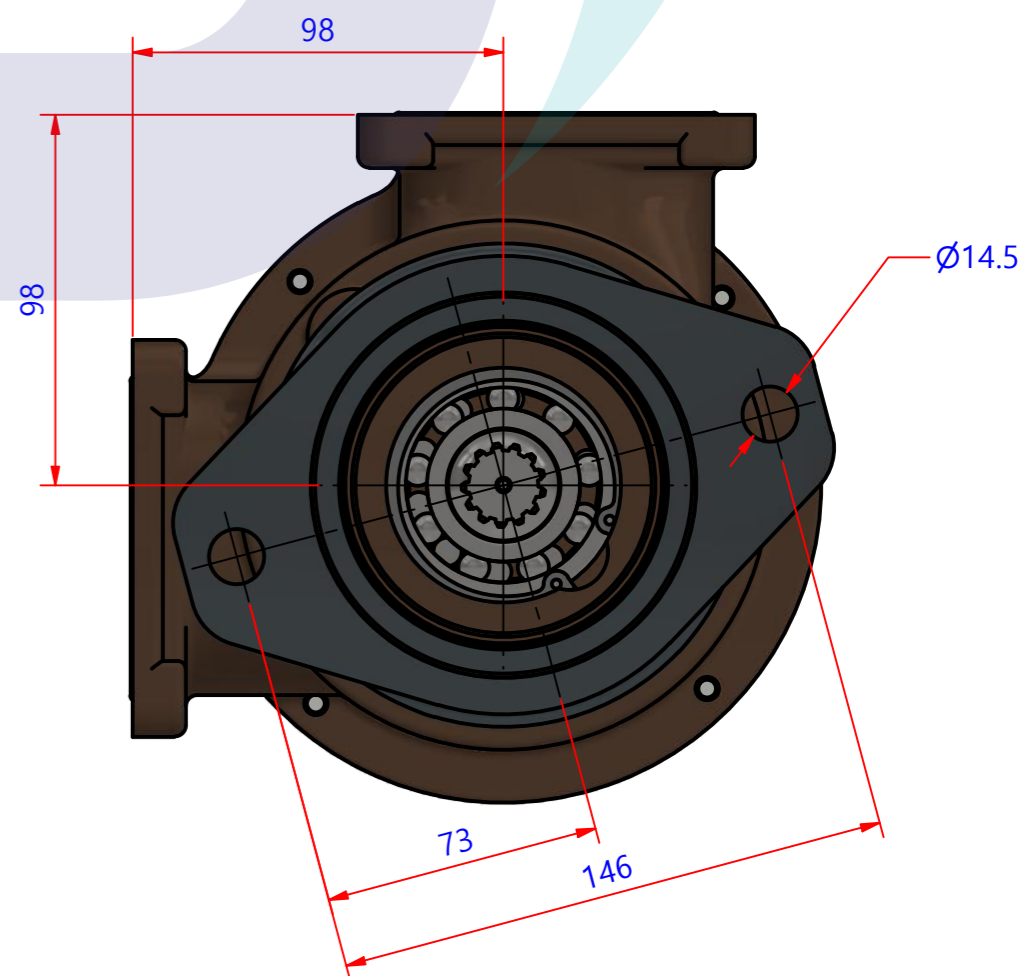

PART LIST					
항목	수량	부품번호	주제	재질	설명
1	1	PUA0098	PUMP ASSY		JPR-C1905

Drawing by	Checked by	Approved by - date	Model Name	Date	Scale
강 명진	Y.D. JEON		JPR-QSK19	2014-02-05	1 : 1
			PUMP ASSY"		
PART NUMBER		PUA0098(0)	Edition	0	Sheet
					A2

PART LIST					
No.	QTY	PART NUMBER	PART NAME	MAT	DESCRIPTION
1	1	PUA0098	PUMP ASSY		JPR-C1905

Drawing by	Checked by	Approved by - date	Model Name	Date	Scale
강 명진	Y.D, JEON		JPR-C1905	2014-05-20	1 : 1
			PUMP PART'S VIEW		
			PART NUMBER	Edition	Sheet
			PUA0098(0)	0	A2

품 번	PUA0098
품 명	JPR-C1905

A: MAJOR KIT B: MINOR KIT C: CAM SET D: M-SEAL SET E: IMPELLER KIT

No.	QTY	PART NUMBER	PART NAME	A (JSK0069)	B (JSM0022)	C (CAMSET0019)	D (MCSSET0006)	E (JIKJMP055)
1	1	BER0005	BEARING	X				
2	1	BER0020	BEARING	X				
3	4	BOL0005	SCREW	X	X			
4	4	BOL0008	HEX BOLT					
5	6	BOL0011	HEX BOLT					
6	4	BOL0035	SPRING WASHER	X	X			
7	4	BOL0036	SPRING WASHER					
8	6	BOL0038	SPRING WASHER					
9	1	CAM0019	CAM	X	X	X		
10	1	COV001201	COVER	X	X			
11	1	IMP0027	RUBBER IMPELLER	X	X			X
12	1	MCS0005	CARBON	X	X		X	
13	1	MCS0010	CERAMIC	X	X		X	
14	1	ORG0003	O-RING	X				
15	2	ORG0009	O-RING	X	X			
16	1	ORG0047	O-RING	X	X			X
17	1	ORG0048	O-RING	X				
18	1	ORG0058	O-RING	X				
19	1	PBC0170	PUMP CASING / BER					
20	1	PBC0171	PUMP CASING / IMP					
21	1	PBC0179	PUMP ADAPTER					
22	1	PIN0008	PIN					
23	1	RET001301	RETAINER	X				
24	1	SHA0088	SHAFT	X				
25	1	SNP0008	SNAP-RING	X	X			
26	1	SNP0013	SNAP-RING	X				
27	1	SPC0012	SHIM	X	X			
28	1	WER0011	WEAR PLATE	X	X			