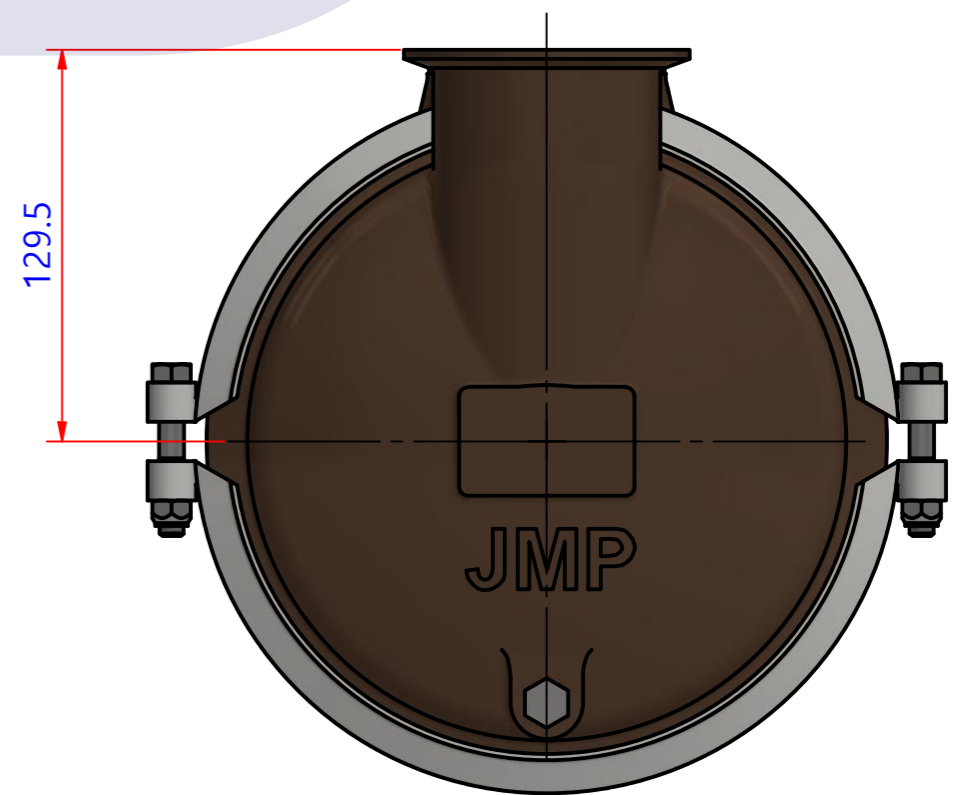

부품 리스트					
항목	수량	부품번호	주제	재질	설명
1	1	PUA008001	PUMP ASSY		JPR-C3800

Drawing by C.H HWANG	Checked by C.I, JEON	Approved by - date	Model Name JPR-C3800	Date 2020-09-14	Scale 0.4:1
		PUMP ASSY		Edition 0	Sheet A2
		PART NUMBER PUA008001(0)			

PART LIST					
항목	수량	부품번호	주제	재질	설명
1	1	PUA008001	PUMP ASSY		JPR-C3800

Drawing by	Checked by	Approved by - date	Model Name	Date	Scale
강 명진	Y.D. JEON		JPR-C3800	2014-02-26	1 : 1
			PUMP PART'S VIEW		
PART NUMBER		Edition	Sheet		
PUA008001(0)		0	A1		

품번	PUA008001
품명	JPR-C3800

A: MAJOR KIT B: M-SEAL KIT C: M-SEAL SET D: PORT PIECE E: IMPELLER F: CLAMP(L) G: CLAMP(S)

No.	QTY	PART NUMBER	PART NAME	A (JSK0123)	B (JMK0001)	C (MCSSET0009)	D (PORT001G)	E (JIMP002603)	F (CLP0100)	G (CLP0101)
1	1	BER0037	BEARING	X						
2	1	BER0038	BEARING	X						
3	4	BOL0082	HEX BOLT							
4	4	BOL0083	SPRING WASHER							
5	1	BOL011001	SLOTTED NUT	X						
6	1	BOL0111	LOCK WASHER	X						
7	1	BOL0112	FLAT WASHER	X						
8	1	BOL011301	HEX BOLT	X						
9	6	BOL0114	HEX BOLT						X (2)	X (2)
10	6	BOL0115	NUT						X (2)	X (2)
11	1	BOL0117	SET SCREW	X						
12	2	CLP0001	CLAMP (L)						X	
13	4	CLP0002	CLAMP (S)							X (2)
14	1	IMP002603	ALBC IMPELLER	X				X		
15	1	MCS0017	CARBON	X	X	X				
16	1	MCS0023	CERAMIC	X	X	X				
17	1	NIP0008	PLUG	X						
18	2	NIP0009	PIN GREASE	X						
19	2	ORG0023	O-RING	X			X (1)			
20	1	ORG0024	O-RING	X						
21	1	ORG0029	O-RING	X	X					
22	1	PBC010801	PUMP CASING / BER1							
23	1	PBC0110	PUMP CASING / IMP1							
24	1	PBC0111	PUMP CASING / IMP2							
25	2	PORT001	PORT PIECE	X			X (1)			
26	1	RET0020	RETAINER	X	X					
27	1	RET0022	RETAINER	X	X					
28	1	RIG0001	DISTANCE RING	X						
29	1	SHA0054	SHAFT	X						
30	1	SNP0016	SNAP-RING	X						
31	1	SNP0018	SNAP-RING	X						
32	1	SPC0003	SPACER	X	X					
33	1	SPC0005	SPACER	X						
34	1	SPC0009	SPACER	X						
35	4	SPC0010	SHIM	X (2)						
36	4	SPC0011	SHIM	X (2)						