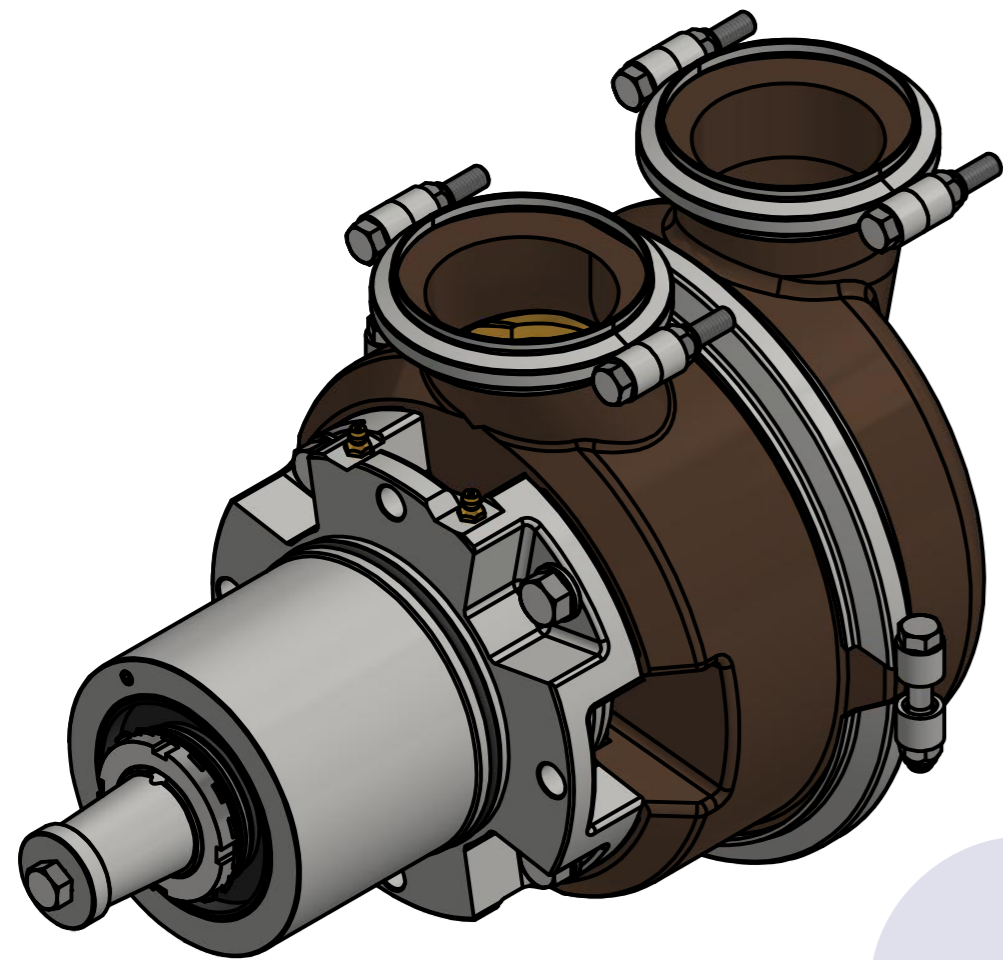

부품 리스트					
항목	수량	부품번호	주제	재질	설명
1	1	PUA008001	PUMP ASSY		JPR-C3800

Drawing by C.H HWANG	Checked by C.I, JEON	Approved by - date	Model Name JPR-C3800	Date 2020-09-14	Scale 0.4:1
		PUMP ASSY		Edition 0	Sheet A2
		PART NUMBER PUA008001(0)			

PART LIST					
항목	수량	부품번호	주제	재질	설명
1	1	PUA008001	PUMP ASSY		JPR-C3800

Drawing by	Checked by	Approved by - date	Model Name	Date	Scale
강 명진	Y.D. JEON		JPR-C3800	2014-02-26	1 : 1
			PUMP PART'S VIEW		
PART NUMBER		Edition	Sheet		
PUA008001(0)		0	A1		

품번	PUA008001
품명	JPR-C3800

A: MAJOR KIT B: M-SEAL KIT C: M-SEAL SET D: PORT PIECE E: IMPELLER F: CLAMP(L) G: CLAMP(S)

No.	QTY	PART NUMBER	PART NAME	A (JSK0123)	B (JMK0001)	C (MCSSET0009)	D (PORT001G)	E (JIMP002603)	F (CLP0100)	G (CLP0101)
1	1	BER0037	BEARING	X						
2	1	BER0038	BEARING	X						
3	4	BOL0082	HEX BOLT							
4	4	BOL0083	SPRING WASHER							
5	1	BOL011001	SLOTTED NUT	X						
6	1	BOL0111	LOCK WASHER	X						
7	1	BOL0112	FLAT WASHER	X						
8	1	BOL011301	HEX BOLT	X						
9	6	BOL0114	HEX BOLT						X (2)	X (2)
10	6	BOL0115	NUT						X (2)	X (2)
11	1	BOL0117	SET SCREW	X						
12	2	CLP0001	CLAMP (L)						X	
13	4	CLP0002	CLAMP (S)							X (2)
14	1	IMP002603	ALBC IMPELLER	X				X		
15	1	MCS0017	CARBON	X	X	X				
16	1	MCS0023	CERAMIC	X	X	X				
17	1	NIP0008	PLUG	X						
18	2	NIP0009	PIN GREASE	X						
19	2	ORG0023	O-RING	X			X (1)			
20	1	ORG0024	O-RING	X						
21	1	ORG0029	O-RING	X	X					
22	1	PBC010801	PUMP CASING / BER1							
23	1	PBC0110	PUMP CASING / IMP1							
24	1	PBC0111	PUMP CASING / IMP2							
25	2	PORT001	PORT PIECE	X			X (1)			
26	1	RET0020	RETAINER	X	X					
27	1	RET0022	RETAINER	X	X					
28	1	RIG0001	DISTANCE RING	X						
29	1	SHA0054	SHAFT	X						
30	1	SNP0016	SNAP-RING	X						
31	1	SNP0018	SNAP-RING	X						
32	1	SPC0003	SPACER	X	X					
33	1	SPC0005	SPACER	X						
34	1	SPC0009	SPACER	X						
35	4	SPC0010	SHIM	X (2)						
36	4	SPC0011	SHIM	X (2)						