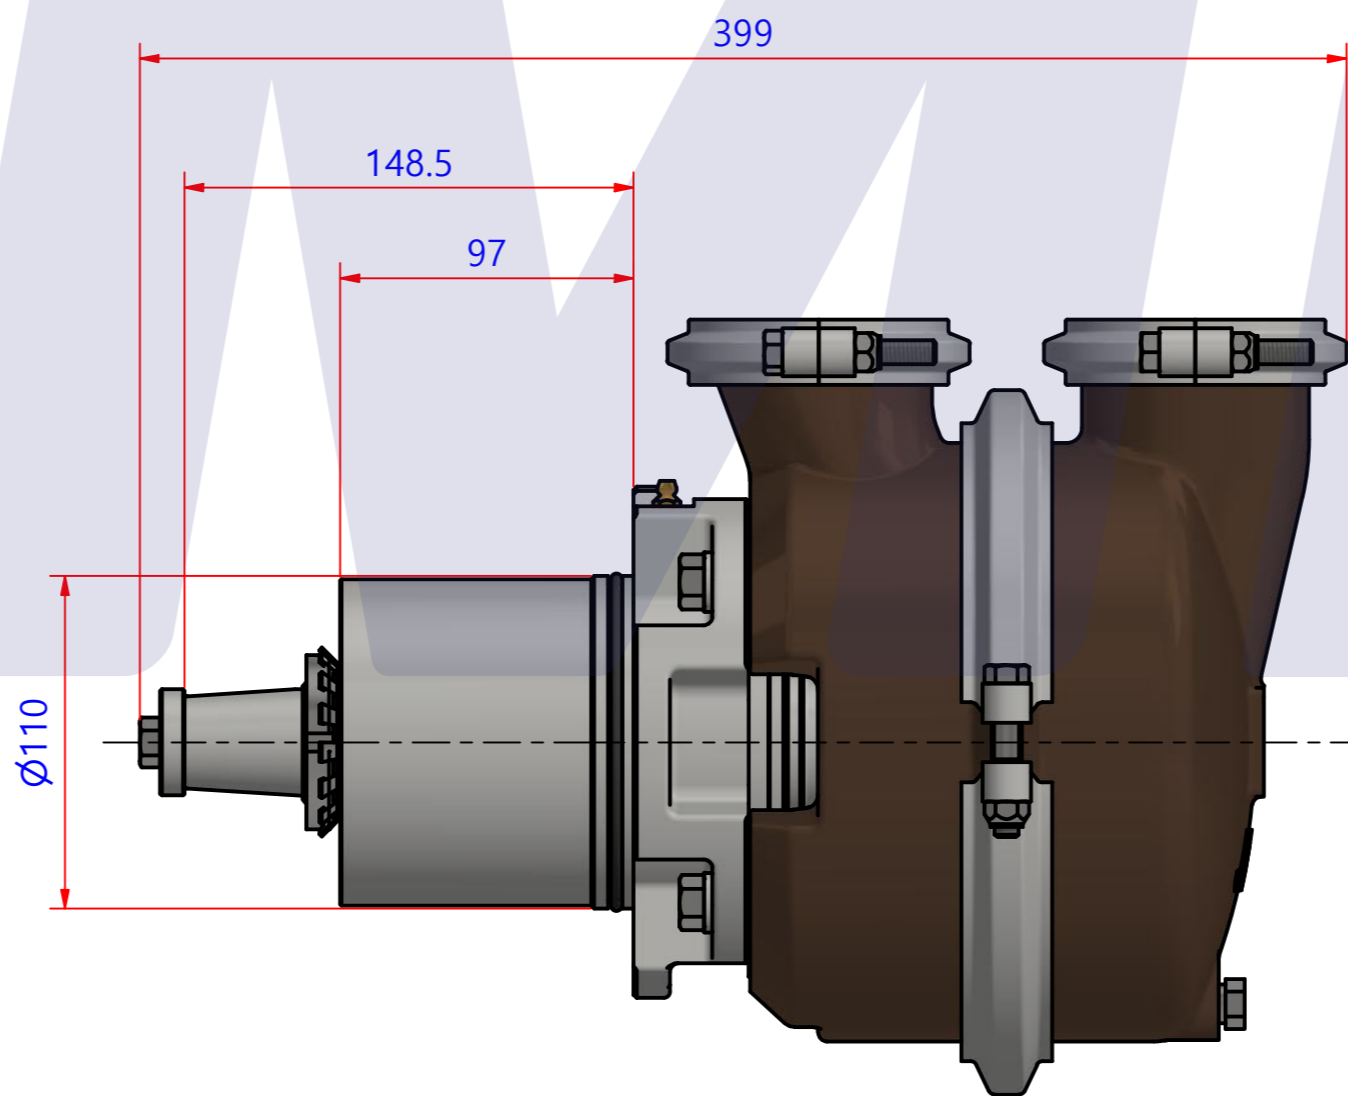

부품 리스트					
항목	수량	부품번호	주제	재질	설명
1	1	PUA008001	PUMP ASSY		JPR-C3800

Drawing by C.H HWANG	Checked by C.I, JEON	Approved by - date	Model Name JPR-C3800	Date 2020-09-14	Scale 0.4:1
		PUMP ASSY		Edition 0	Sheet A2
		PART NUMBER PUA008001(0)			

PART LIST					
항목	수량	부품번호	주제	재질	설명
1	1	PUA008001	PUMP ASSY		JPR-C3800

Drawing by	Checked by	Approved by - date	Model Name	Date	Scale
강 명진	Y.D. JEON		JPR-C3800	2014-02-26	1 : 1
			PUMP PART'S VIEW		
PART NUMBER		Edition	Sheet		
PUA008001(0)		0	A1		

품번	PUA008001
품명	JPR-C3800

A: MAJOR KIT B: M-SEAL KIT C: M-SEAL SET D: PORT PIECE E: IMPELLER F: CLAMP(L) G: CLAMP(S)

No.	QTY	PART NUMBER	PART NAME	A (JSK0123)	B (JMK0001)	C (MCSSET0009)	D (PORT001G)	E (JIMP002603)	F (CLP0100)	G (CLP0101)
1	1	BER0037	BEARING	X						
2	1	BER0038	BEARING	X						
3	4	BOL0082	HEX BOLT							
4	4	BOL0083	SPRING WASHER							
5	1	BOL011001	SLOTTED NUT	X						
6	1	BOL0111	LOCK WASHER	X						
7	1	BOL0112	FLAT WASHER	X						
8	1	BOL011301	HEX BOLT	X						
9	6	BOL0114	HEX BOLT						X (2)	X (2)
10	6	BOL0115	NUT						X (2)	X (2)
11	1	BOL0117	SET SCREW	X						
12	2	CLP0001	CLAMP (L)						X	
13	4	CLP0002	CLAMP (S)							X (2)
14	1	IMP002603	ALBC IMPELLER	X				X		
15	1	MCS0017	CARBON	X	X	X				
16	1	MCS0023	CERAMIC	X	X	X				
17	1	NIP0008	PLUG	X						
18	2	NIP0009	PIN GREASE	X						
19	2	ORG0023	O-RING	X			X (1)			
20	1	ORG0024	O-RING	X						
21	1	ORG0029	O-RING	X	X					
22	1	PBC010801	PUMP CASING / BER1							
23	1	PBC0110	PUMP CASING / IMP1							
24	1	PBC0111	PUMP CASING / IMP2							
25	2	PORT001	PORT PIECE	X			X (1)			
26	1	RET0020	RETAINER	X	X					
27	1	RET0022	RETAINER	X	X					
28	1	RIG0001	DISTANCE RING	X						
29	1	SHA0054	SHAFT	X						
30	1	SNP0016	SNAP-RING	X						
31	1	SNP0018	SNAP-RING	X						
32	1	SPC0003	SPACER	X	X					
33	1	SPC0005	SPACER	X						
34	1	SPC0009	SPACER	X						
35	4	SPC0010	SHIM	X (2)						
36	4	SPC0011	SHIM	X (2)						