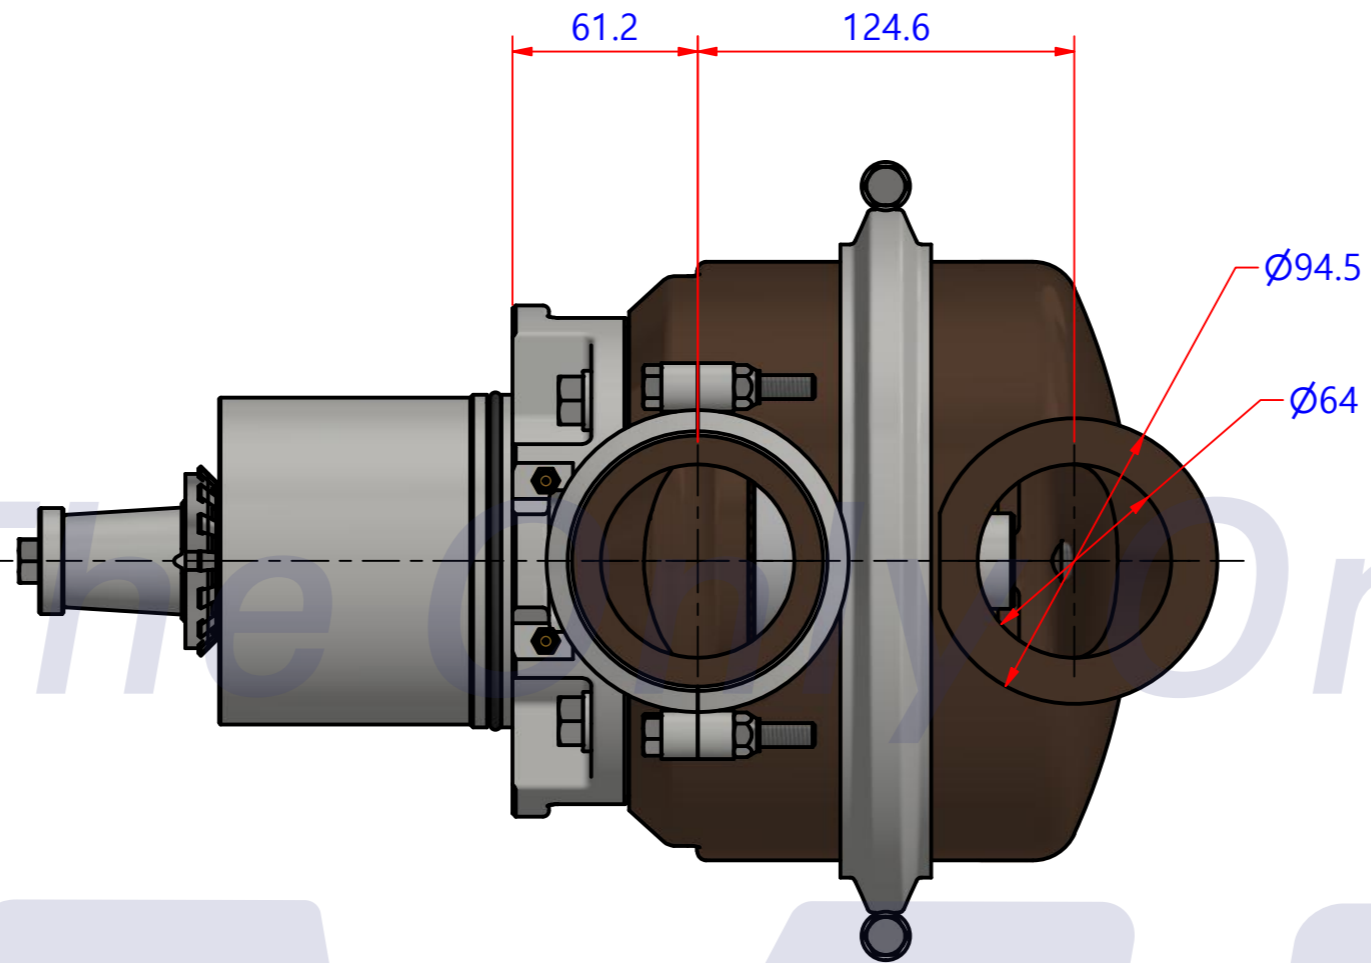

부품 리스트					
항목	수량	부품번호	주제	재질	설명
1	1	PUA008001	PUMP ASSY		JPR-C3800

Drawing by C.H HWANG	Checked by C.I, JEON	Approved by - date	Model Name JPR-C3800	Date 2020-09-14	Scale 0.4:1
		PUMP ASSY		Edition 0	Sheet A2
		PART NUMBER PUA008001(0)			

PART LIST					
항목	수량	부품번호	주제	재질	설명
1	1	PUA008001	PUMP ASSY		JPR-C3800

Drawing by	Checked by	Approved by - date	Model Name	Date	Scale
강 명진	Y.D. JEON		JPR-C3800	2014-02-26	1 : 1
			PUMP PART'S VIEW		
PART NUMBER		Edition	Sheet		
PUA008001(0)		0	A1		

품번	PUA008001
품명	JPR-C3800

A: MAJOR KIT B: M-SEAL KIT C: M-SEAL SET D: PORT PIECE E: IMPELLER F: CLAMP(L) G: CLAMP(S)

No.	QTY	PART NUMBER	PART NAME	A (JSK0123)	B (JMK0001)	C (MCSSET0009)	D (PORT001G)	E (JIMP002603)	F (CLP0100)	G (CLP0101)
1	1	BER0037	BEARING	X						
2	1	BER0038	BEARING	X						
3	4	BOL0082	HEX BOLT							
4	4	BOL0083	SPRING WASHER							
5	1	BOL011001	SLOTTED NUT	X						
6	1	BOL0111	LOCK WASHER	X						
7	1	BOL0112	FLAT WASHER	X						
8	1	BOL011301	HEX BOLT	X						
9	6	BOL0114	HEX BOLT						X (2)	X (2)
10	6	BOL0115	NUT						X (2)	X (2)
11	1	BOL0117	SET SCREW	X						
12	2	CLP0001	CLAMP (L)						X	
13	4	CLP0002	CLAMP (S)							X (2)
14	1	IMP002603	ALBC IMPELLER	X				X		
15	1	MCS0017	CARBON	X	X	X				
16	1	MCS0023	CERAMIC	X	X	X				
17	1	NIP0008	PLUG	X						
18	2	NIP0009	PIN GREASE	X						
19	2	ORG0023	O-RING	X			X (1)			
20	1	ORG0024	O-RING	X						
21	1	ORG0029	O-RING	X	X					
22	1	PBC010801	PUMP CASING / BER1							
23	1	PBC0110	PUMP CASING / IMP1							
24	1	PBC0111	PUMP CASING / IMP2							
25	2	PORT001	PORT PIECE	X			X (1)			
26	1	RET0020	RETAINER	X	X					
27	1	RET0022	RETAINER	X	X					
28	1	RIG0001	DISTANCE RING	X						
29	1	SHA0054	SHAFT	X						
30	1	SNP0016	SNAP-RING	X						
31	1	SNP0018	SNAP-RING	X						
32	1	SPC0003	SPACER	X	X					
33	1	SPC0005	SPACER	X						
34	1	SPC0009	SPACER	X						
35	4	SPC0010	SHIM	X (2)						
36	4	SPC0011	SHIM	X (2)						