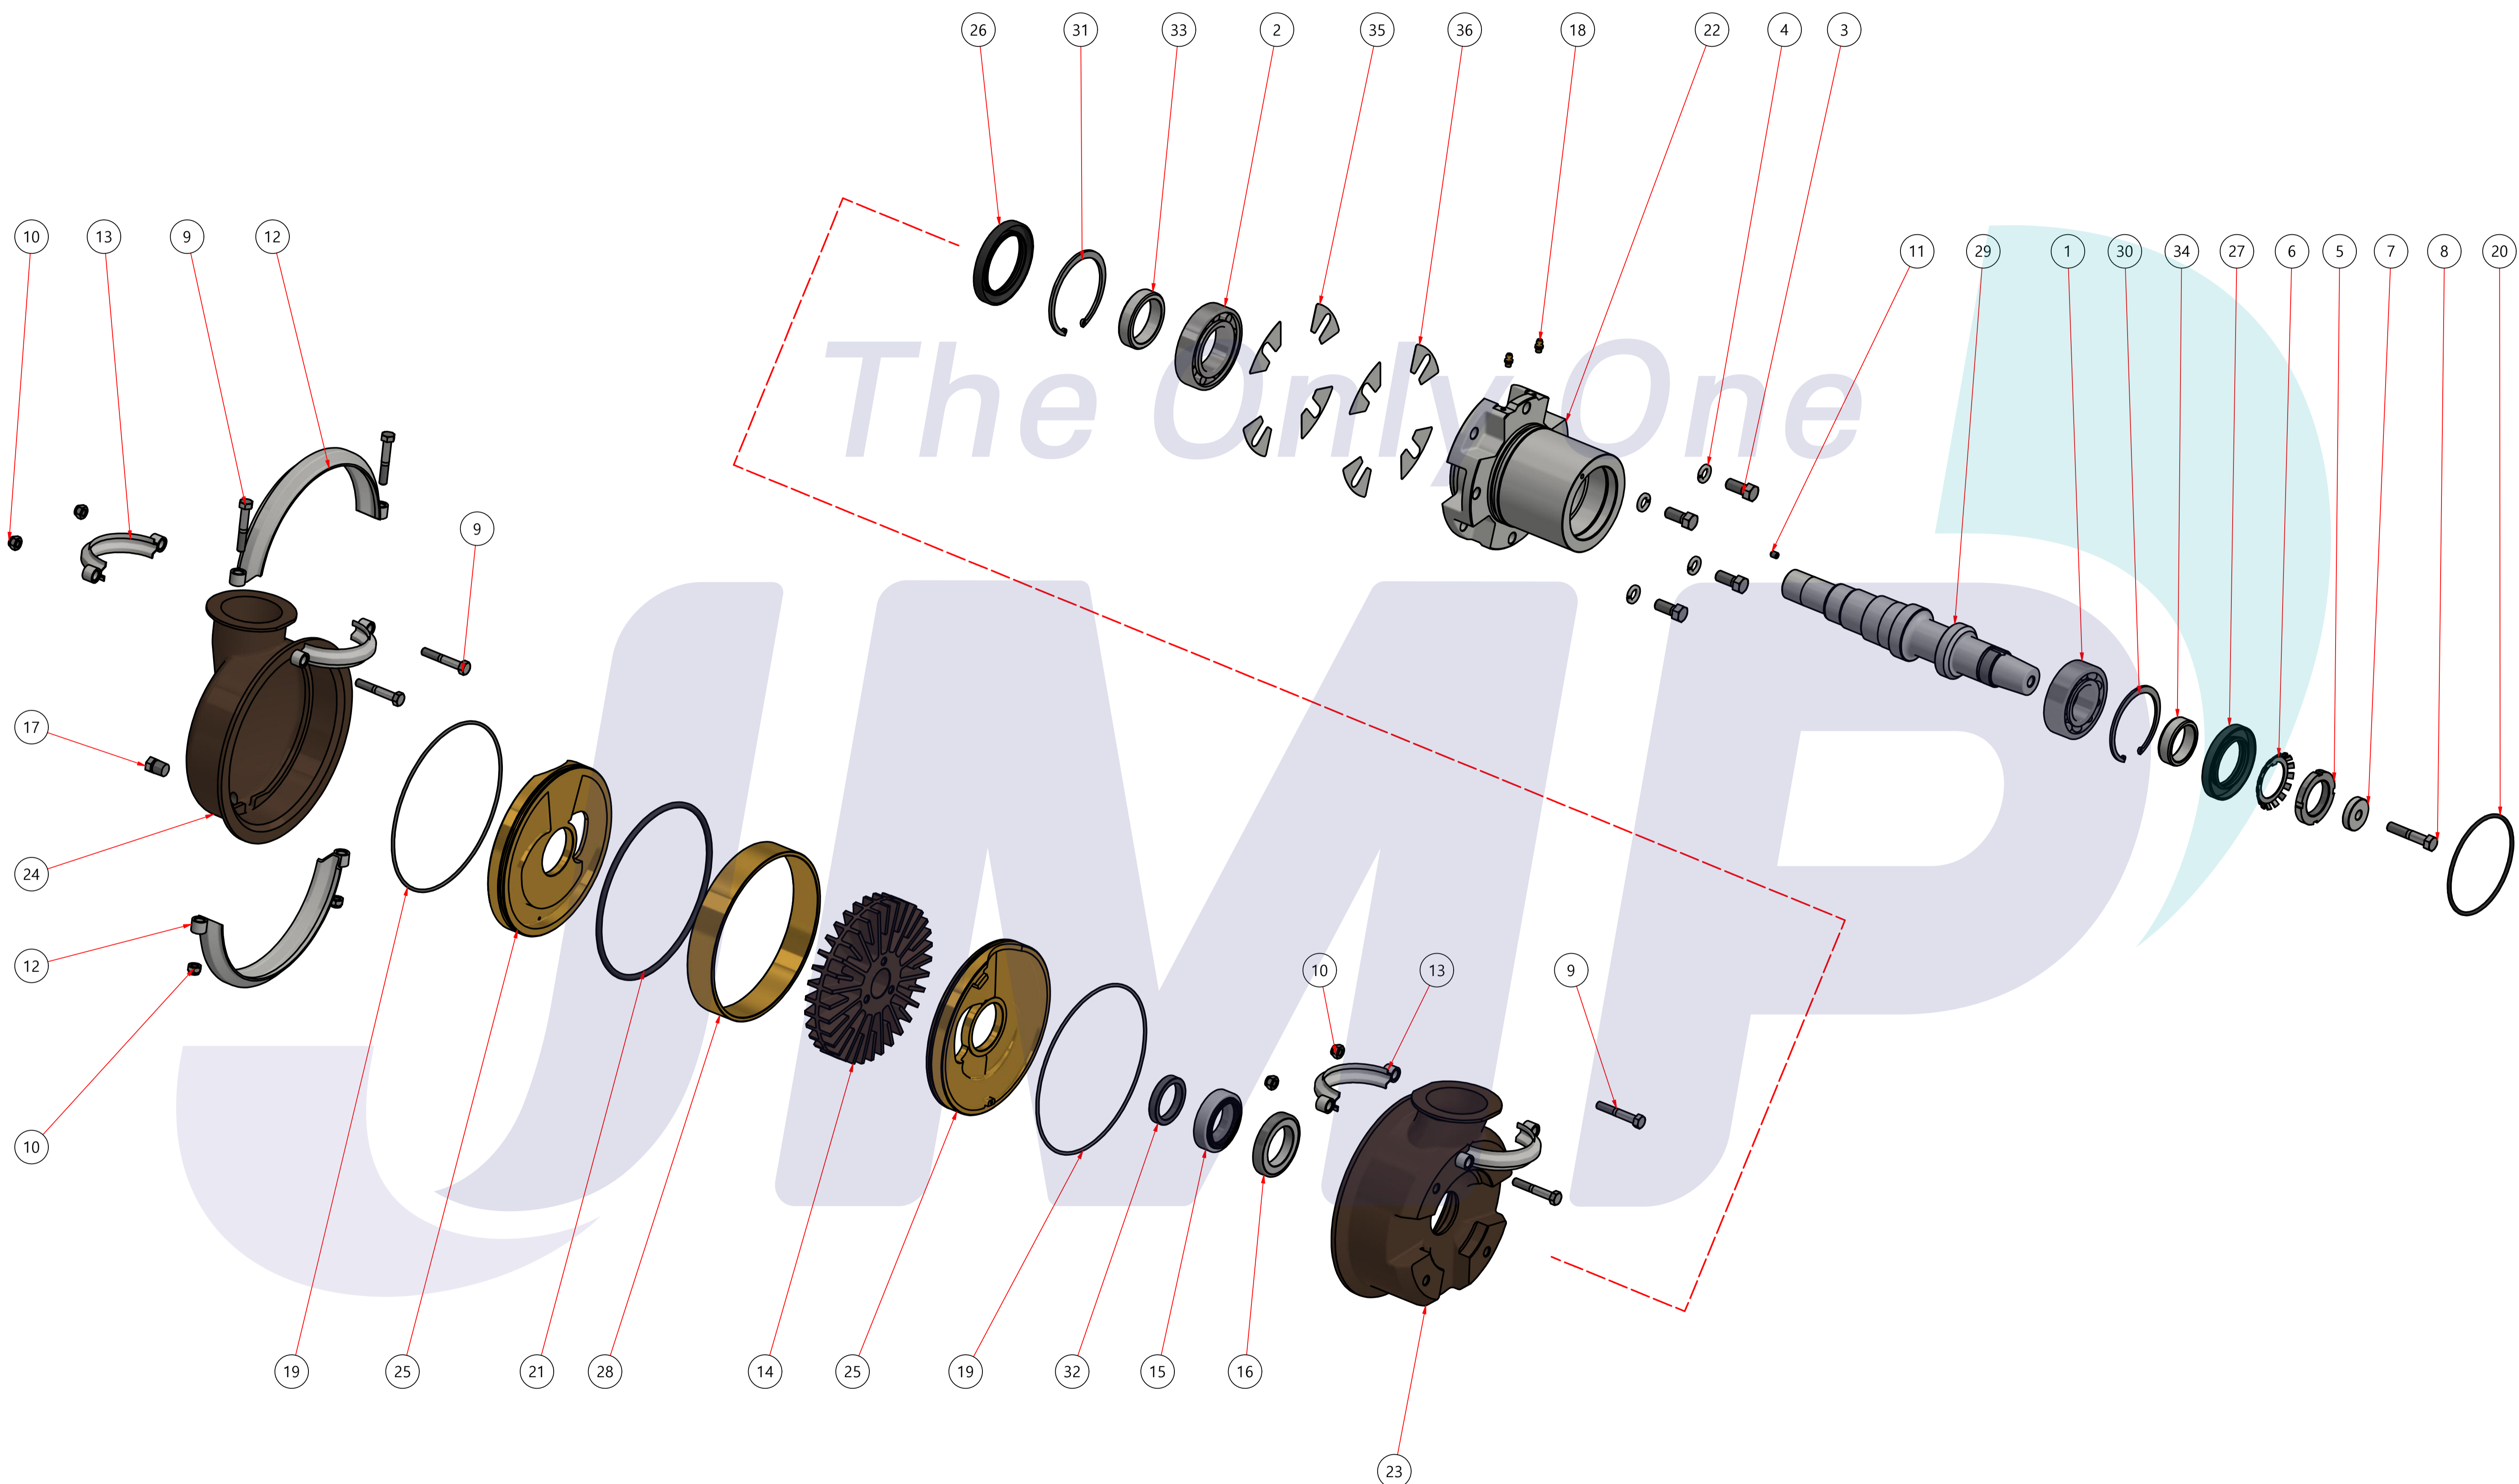

부품 리스트					
항목	수량	부품번호	주제	재질	설명
1	1	PUA008001	PUMP ASSY		JPR-C3800

Drawing by C.H HWANG	Checked by C.I, JEON	Approved by - date	Model Name JPR-C3800	Date 2020-09-14	Scale 0.4:1
		PUMP ASSY		Edition 0	Sheet A2
		PART NUMBER PUA008001(0)			

PART LIST					
항목	수량	부품번호	주제	재질	설명
1	1	PUA008001	PUMP ASSY		JPR-C3800

Drawing by	Checked by	Approved by - date	Model Name	Date	Scale
강 명진	Y.D. JEON		JPR-C3800	2014-02-26	1 : 1
			PUMP PART'S VIEW		
PART NUMBER		Edition	Sheet		
PUA008001(0)		0	A1		

품번	PUA008001
품명	JPR-C3800

A: MAJOR KIT B: M-SEAL KIT C: M-SEAL SET D: PORT PIECE E: IMPELLER F: CLAMP(L) G: CLAMP(S)

No.	QTY	PART NUMBER	PART NAME	A (JSK0123)	B (JMK0001)	C (MCSSET0009)	D (PORT001G)	E (JIMP002603)	F (CLP0100)	G (CLP0101)
1	1	BER0037	BEARING	X						
2	1	BER0038	BEARING	X						
3	4	BOL0082	HEX BOLT							
4	4	BOL0083	SPRING WASHER							
5	1	BOL011001	SLOTTED NUT	X						
6	1	BOL0111	LOCK WASHER	X						
7	1	BOL0112	FLAT WASHER	X						
8	1	BOL011301	HEX BOLT	X						
9	6	BOL0114	HEX BOLT						X (2)	X (2)
10	6	BOL0115	NUT						X (2)	X (2)
11	1	BOL0117	SET SCREW	X						
12	2	CLP0001	CLAMP (L)						X	
13	4	CLP0002	CLAMP (S)							X (2)
14	1	IMP002603	ALBC IMPELLER	X				X		
15	1	MCS0017	CARBON	X	X	X				
16	1	MCS0023	CERAMIC	X	X	X				
17	1	NIP0008	PLUG	X						
18	2	NIP0009	PIN GREASE	X						
19	2	ORG0023	O-RING	X			X (1)			
20	1	ORG0024	O-RING	X						
21	1	ORG0029	O-RING	X	X					
22	1	PBC010801	PUMP CASING / BER1							
23	1	PBC0110	PUMP CASING / IMP1							
24	1	PBC0111	PUMP CASING / IMP2							
25	2	PORT001	PORT PIECE	X			X (1)			
26	1	RET0020	RETAINER	X	X					
27	1	RET0022	RETAINER	X	X					
28	1	RIG0001	DISTANCE RING	X						
29	1	SHA0054	SHAFT	X						
30	1	SNP0016	SNAP-RING	X						
31	1	SNP0018	SNAP-RING	X						
32	1	SPC0003	SPACER	X	X					
33	1	SPC0005	SPACER	X						
34	1	SPC0009	SPACER	X						
35	4	SPC0010	SHIM	X (2)						
36	4	SPC0011	SHIM	X (2)						