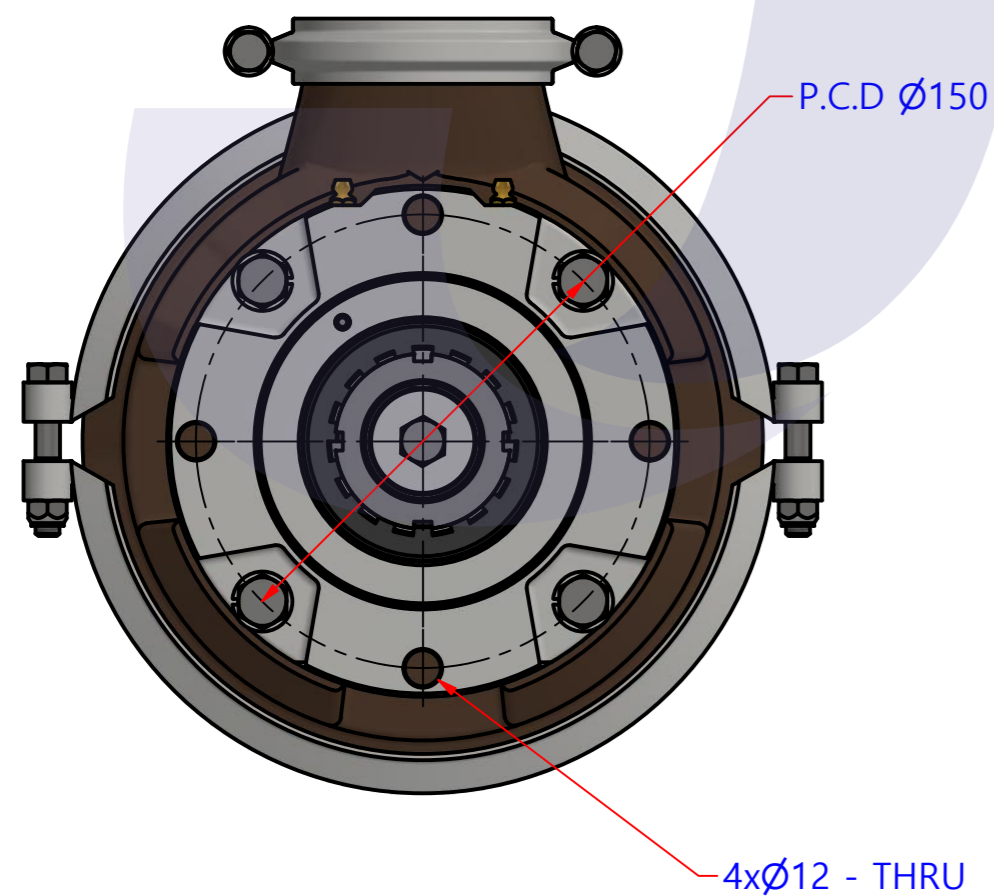

부품 리스트					
항목	수량	부품번호	주제	재질	설명
1	1	PUA008001	PUMP ASSY		JPR-C3800

Drawing by C.H HWANG	Checked by C.I, JEON	Approved by - date	Model Name JPR-C3800	Date 2020-09-14	Scale 0.4:1
		PUMP ASSY		Edition 0	Sheet A2
		PART NUMBER PUA008001(0)			

PART LIST					
항목	수량	부품번호	주제	재질	설명
1	1	PUA008001	PUMP ASSY		JPR-C3800

Drawing by	Checked by	Approved by - date	Model Name	Date	Scale
강 명진	Y.D. JEON		JPR-C3800	2014-02-26	1 : 1
			PUMP PART'S VIEW		
PART NUMBER		Edition	Sheet		
PUA008001(0)		0	A1		

품번	PUA008001
품명	JPR-C3800

A: MAJOR KIT B: M-SEAL KIT C: M-SEAL SET D: PORT PIECE E: IMPELLER F: CLAMP(L) G: CLAMP(S)

No.	QTY	PART NUMBER	PART NAME	A (JSK0123)	B (JMK0001)	C (MCSSET0009)	D (PORT001G)	E (JIMP002603)	F (CLP0100)	G (CLP0101)
1	1	BER0037	BEARING	X						
2	1	BER0038	BEARING	X						
3	4	BOL0082	HEX BOLT							
4	4	BOL0083	SPRING WASHER							
5	1	BOL011001	SLOTTED NUT	X						
6	1	BOL0111	LOCK WASHER	X						
7	1	BOL0112	FLAT WASHER	X						
8	1	BOL011301	HEX BOLT	X						
9	6	BOL0114	HEX BOLT						X (2)	X (2)
10	6	BOL0115	NUT						X (2)	X (2)
11	1	BOL0117	SET SCREW	X						
12	2	CLP0001	CLAMP (L)						X	
13	4	CLP0002	CLAMP (S)							X (2)
14	1	IMP002603	ALBC IMPELLER	X				X		
15	1	MCS0017	CARBON	X	X	X				
16	1	MCS0023	CERAMIC	X	X	X				
17	1	NIP0008	PLUG	X						
18	2	NIP0009	PIN GREASE	X						
19	2	ORG0023	O-RING	X			X (1)			
20	1	ORG0024	O-RING	X						
21	1	ORG0029	O-RING	X	X					
22	1	PBC010801	PUMP CASING / BER1							
23	1	PBC0110	PUMP CASING / IMP1							
24	1	PBC0111	PUMP CASING / IMP2							
25	2	PORT001	PORT PIECE	X			X (1)			
26	1	RET0020	RETAINER	X	X					
27	1	RET0022	RETAINER	X	X					
28	1	RIG0001	DISTANCE RING	X						
29	1	SHA0054	SHAFT	X						
30	1	SNP0016	SNAP-RING	X						
31	1	SNP0018	SNAP-RING	X						
32	1	SPC0003	SPACER	X	X					
33	1	SPC0005	SPACER	X						
34	1	SPC0009	SPACER	X						
35	4	SPC0010	SHIM	X (2)						
36	4	SPC0011	SHIM	X (2)						