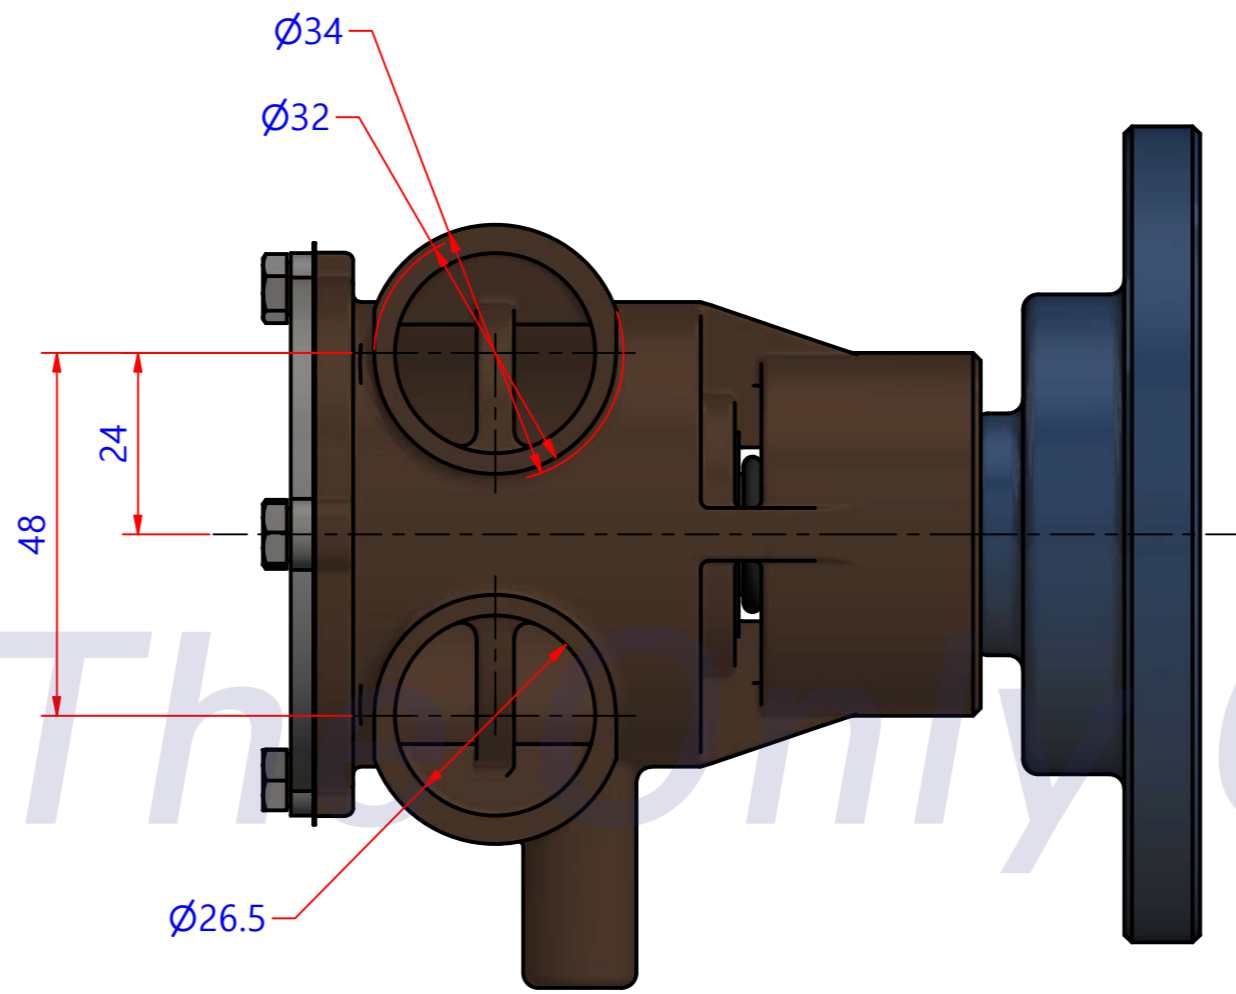

PART LIST					
No.	QTY	PART NUMBER	PART NAME	MAT	DESCRIPTION
1	1	PUA0178	PUMP ASSY		JPR-CP25UH

Drawing by M.J.KANG	Checked by C.I. JEON	Approved by - date	Model Name JPR-CP25UH	Date 2018-07-11	Scale 1:1
			PUMP ASSY		
			PART NUMBER PUA0178(0)	Edition 0	Sheet A2

부품 리스트					
항목	수량	부품번호	주제	재질	설명
1	1	PUA0178	PUMP ASSY		JPR-CP25UH

The Only One

Drawing by	Checked by	Approved by - date	Model Name	Date	Scale
M.J.KANG	C.I. JEON		JPR-CP25UH	2018-08-17	1 : 1
			PUMP PARTS VIEW		
			PART NUMBER	Edition	Sheet
			PUA0178(0)	0	A2

품번	PUA0178
품명	JPR-CP25UH

A: MAJOR KIT B: MINOR KIT C: IMPELLER KIT

No.	QTY	PART NUMBER	PART NAME	A (JSK0148)	B (JSM0148)	C (JIKJMP016)
1	2	BER0045	BEARING	X		
2	4	BOL0163	HEX BOLT	X	X	
3	1	COV0062	COVER	X	X	
4	1	GAK0061	GASKET	X	X	X
5	1	IMP0061	RUBBER IMPELLER	X	X	X
6	1	ORG0044	O-RING	X	X	
7	1	PBC0273	PUMP CASING	X		
8	1	PUL0043	CARRIER	X		
9	1	RET0013	RETAINER	X	X	
10	1	SHA0162	SHAFT	X		
11	1	SNP0009	SNAP-RING	X		