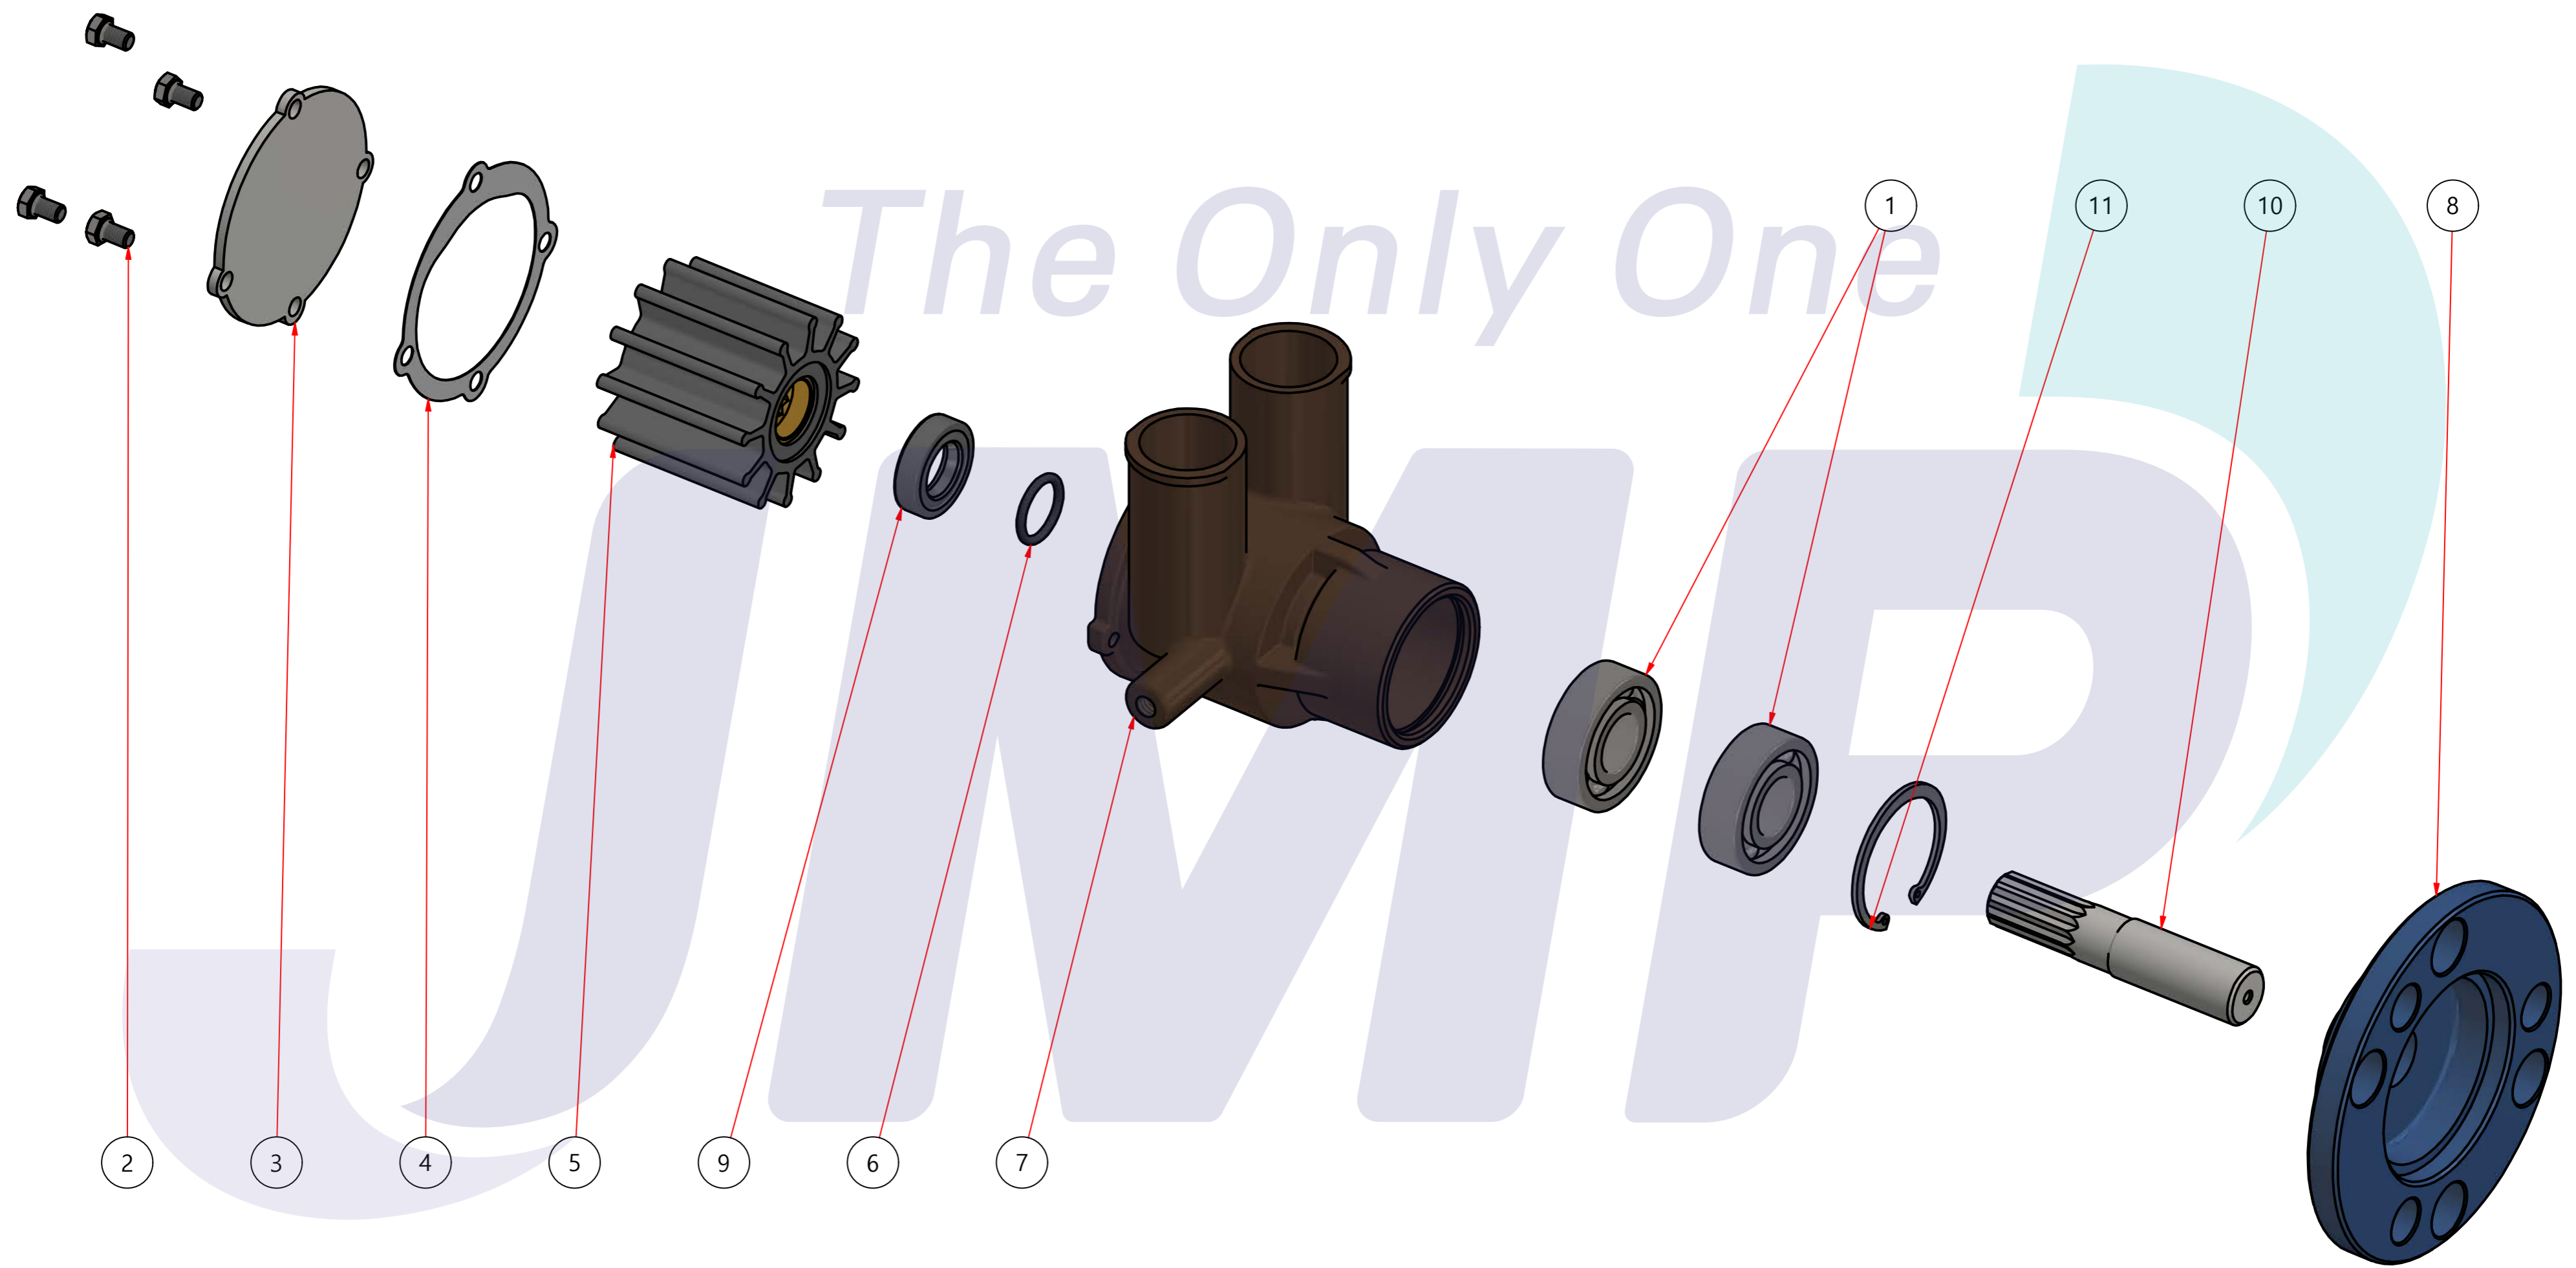

PART LIST					
No.	QTY	PART NUMBER	PART NAME	MAT	DESCRIPTION
1	1	PUA0178	PUMP ASSY		JPR-CP25UH

Drawing by M.J.KANG	Checked by C.I. JEON	Approved by - date	Model Name JPR-CP25UH	Date 2018-07-11	Scale 1:1
			PUMP ASSY		
			PART NUMBER PUA0178(0)	Edition 0	Sheet A2

부품 리스트					
항목	수량	부품번호	주제	재질	설명
1	1	PUA0178	PUMP ASSY		JPR-CP25UH

The Only One

Drawing by	Checked by	Approved by - date	Model Name	Date	Scale
M.J.KANG	C.I. JEON		JPR-CP25UH	2018-08-17	1 : 1
			PUMP PARTS VIEW		
			PART NUMBER	Edition	Sheet
			PUA0178(0)	0	A2

품번	PUA0178
품명	JPR-CP25UH

A: MAJOR KIT B: MINOR KIT C: IMPELLER KIT

No.	QTY	PART NUMBER	PART NAME	A (JSK0148)	B (JSM0148)	C (JIKJMP016)
1	2	BER0045	BEARING	X		
2	4	BOL0163	HEX BOLT	X	X	
3	1	COV0062	COVER	X	X	
4	1	GAK0061	GASKET	X	X	X
5	1	IMP0061	RUBBER IMPELLER	X	X	X
6	1	ORG0044	O-RING	X	X	
7	1	PBC0273	PUMP CASING	X		
8	1	PUL0043	CARRIER	X		
9	1	RET0013	RETAINER	X	X	
10	1	SHA0162	SHAFT	X		
11	1	SNP0009	SNAP-RING	X		