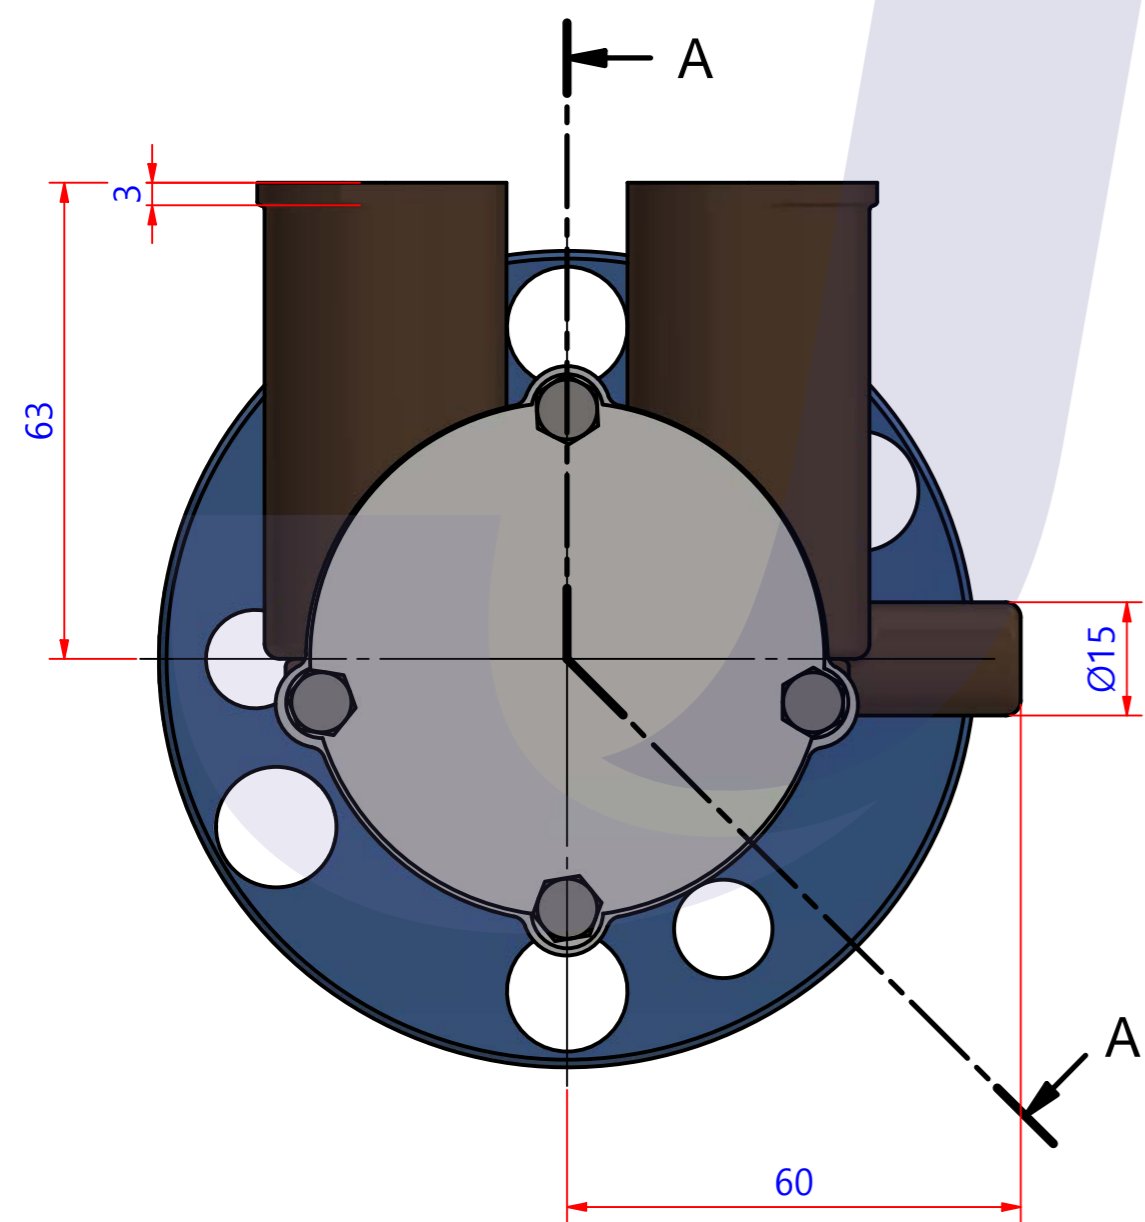

PART LIST					
No.	QTY	PART NUMBER	PART NAME	MAT	DESCRIPTION
1	1	PUA0178	PUMP ASSY		JPR-CP25UH

Drawing by M.J.KANG	Checked by C.I. JEON	Approved by - date	Model Name JPR-CP25UH	Date 2018-07-11	Scale 1:1
			PUMP ASSY		
			PART NUMBER PUA0178(0)	Edition 0	Sheet A2

부품 리스트					
항목	수량	부품번호	주제	재질	설명
1	1	PUA0178	PUMP ASSY		JPR-CP25UH

The Only One

Drawing by	Checked by	Approved by - date	Model Name	Date	Scale
M.J.KANG	C.I. JEON		JPR-CP25UH	2018-08-17	1 : 1
			PUMP PARTS VIEW		
			PART NUMBER	Edition	Sheet
			PUA0178(0)	0	A2

품번	PUA0178
품명	JPR-CP25UH

A: MAJOR KIT B: MINOR KIT C: IMPELLER KIT

No.	QTY	PART NUMBER	PART NAME	A (JSK0148)	B (JSM0148)	C (JIKJMP016)
1	2	BER0045	BEARING	X		
2	4	BOL0163	HEX BOLT	X	X	
3	1	COV0062	COVER	X	X	
4	1	GAK0061	GASKET	X	X	X
5	1	IMP0061	RUBBER IMPELLER	X	X	X
6	1	ORG0044	O-RING	X	X	
7	1	PBC0273	PUMP CASING	X		
8	1	PUL0043	CARRIER	X		
9	1	RET0013	RETAINER	X	X	
10	1	SHA0162	SHAFT	X		
11	1	SNP0009	SNAP-RING	X		