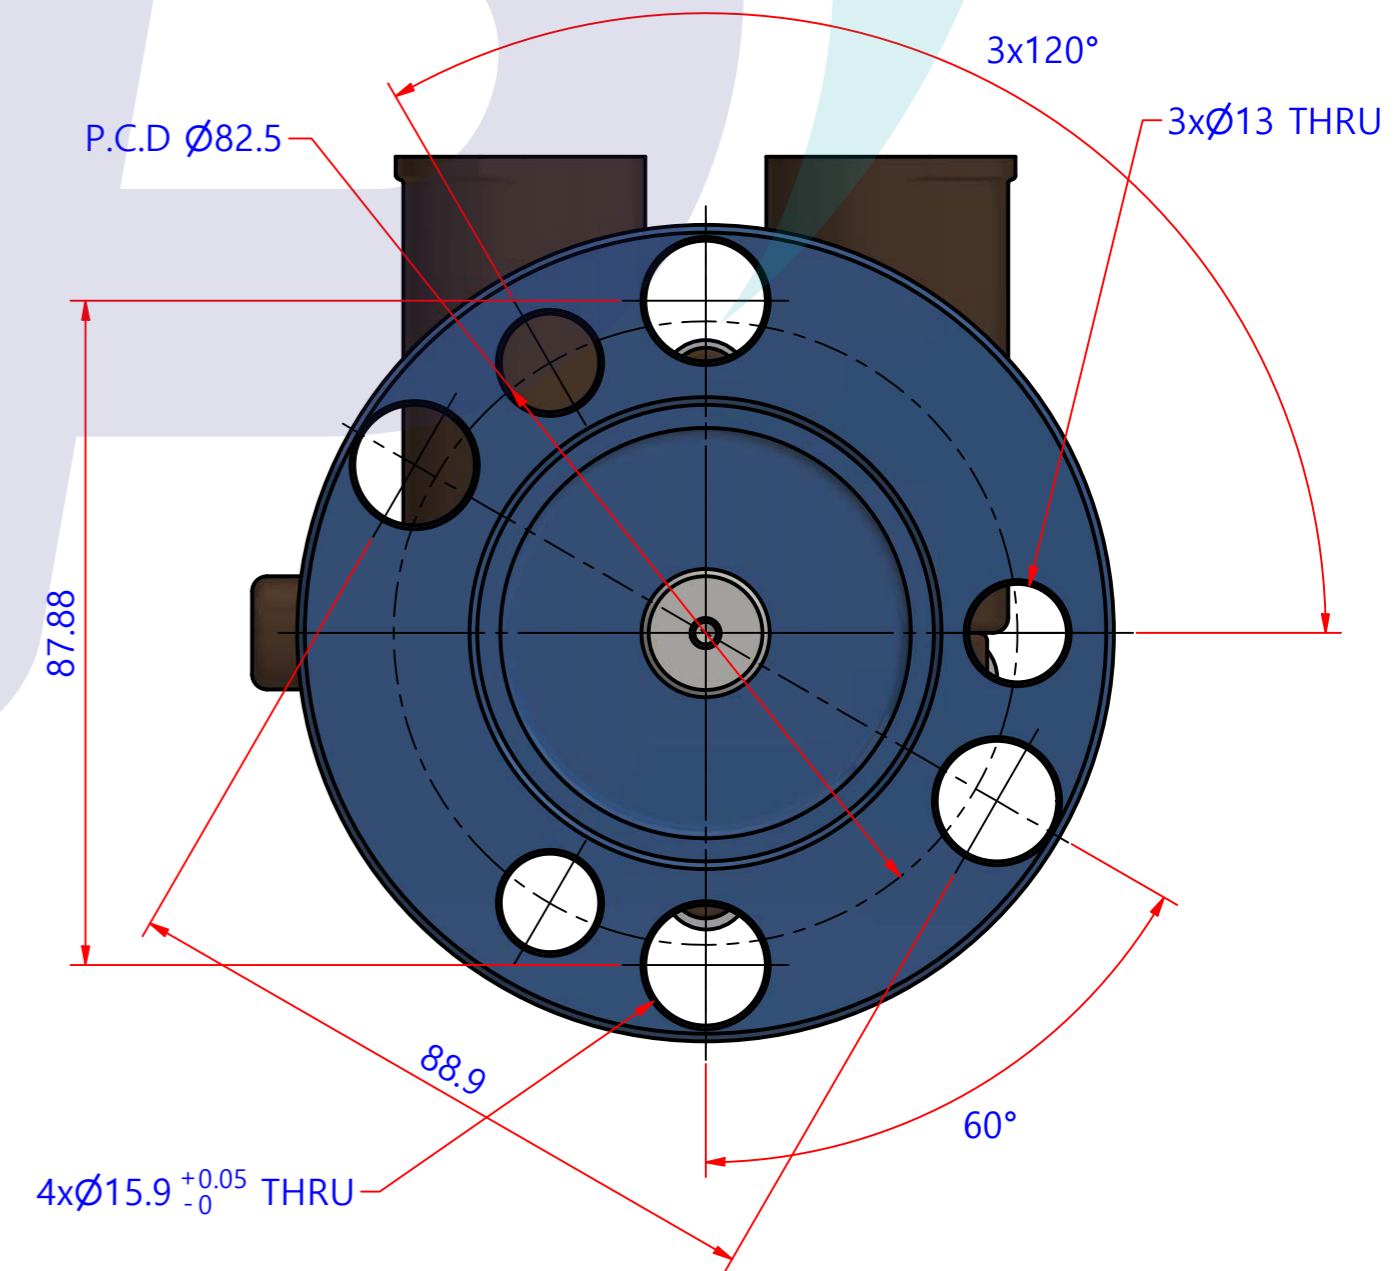

PART LIST					
No.	QTY	PART NUMBER	PART NAME	MAT	DESCRIPTION
1	1	PUA0178	PUMP ASSY		JPR-CP25UH

Drawing by M.J.KANG	Checked by C.I. JEON	Approved by - date	Model Name JPR-CP25UH	Date 2018-07-11	Scale 1:1
			PUMP ASSY		
			PART NUMBER PUA0178(0)	Edition 0	Sheet A2

부품 리스트					
항목	수량	부품번호	주제	재질	설명
1	1	PUA0178	PUMP ASSY		JPR-CP25UH

The Only One

Drawing by	Checked by	Approved by - date	Model Name	Date	Scale
M.J.KANG	C.I. JEON		JPR-CP25UH	2018-08-17	1 : 1
			PUMP PARTS VIEW		
			PART NUMBER	Edition	Sheet
			PUA0178(0)	0	A2

품번	PUA0178
품명	JPR-CP25UH

A: MAJOR KIT B: MINOR KIT C: IMPELLER KIT

No.	QTY	PART NUMBER	PART NAME	A (JSK0148)	B (JSM0148)	C (JIKJMP016)
1	2	BER0045	BEARING	X		
2	4	BOL0163	HEX BOLT	X	X	
3	1	COV0062	COVER	X	X	
4	1	GAK0061	GASKET	X	X	X
5	1	IMP0061	RUBBER IMPELLER	X	X	X
6	1	ORG0044	O-RING	X	X	
7	1	PBC0273	PUMP CASING	X		
8	1	PUL0043	CARRIER	X		
9	1	RET0013	RETAINER	X	X	
10	1	SHA0162	SHAFT	X		
11	1	SNP0009	SNAP-RING	X		