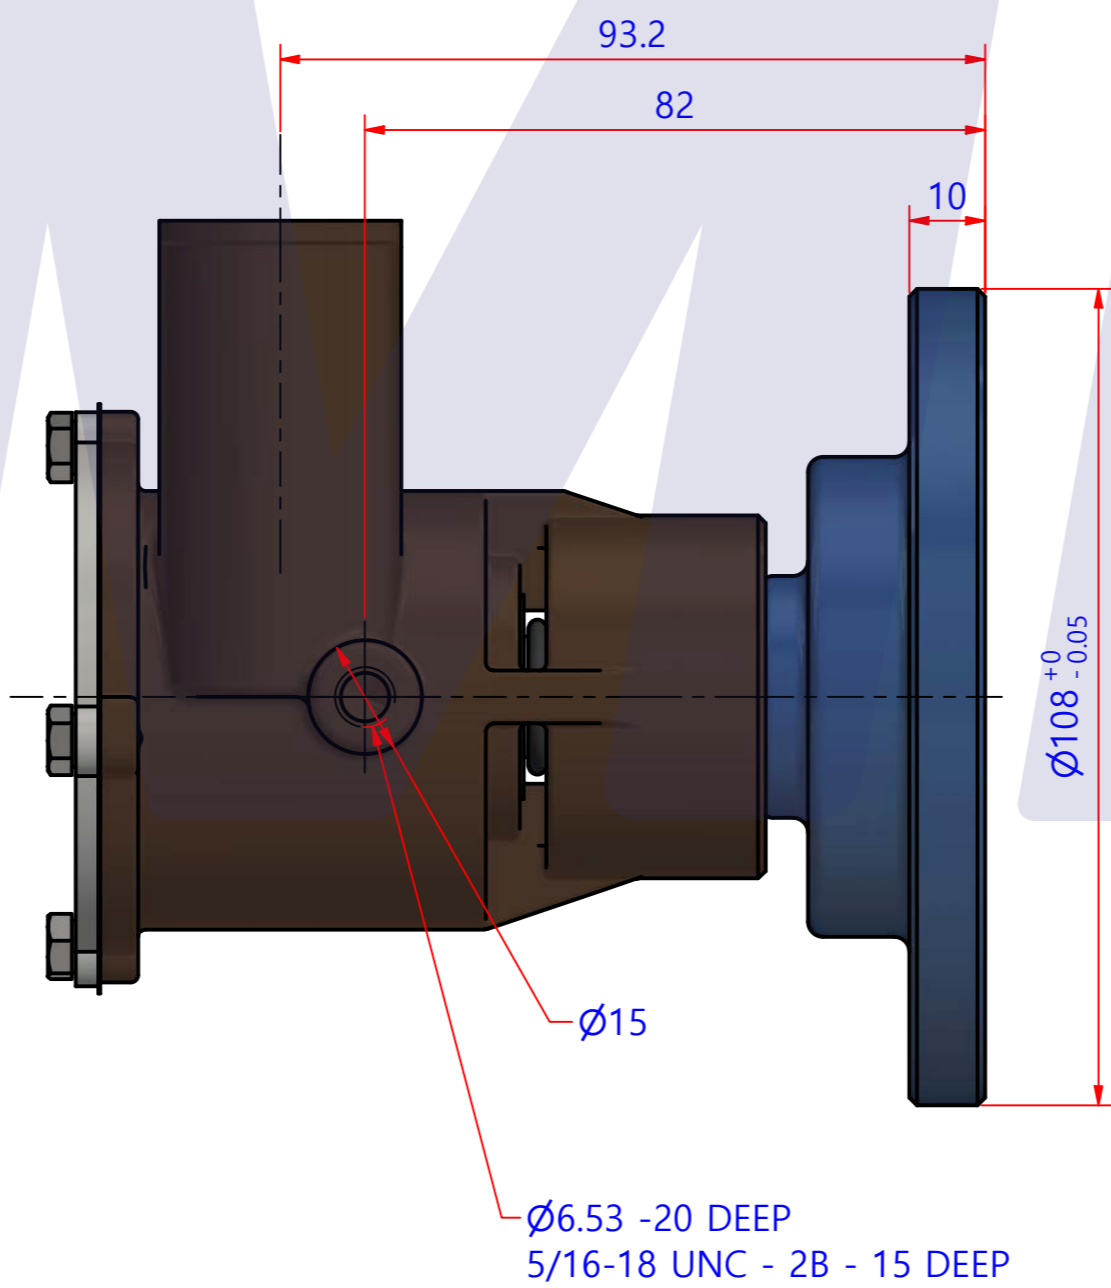

PART LIST					
No.	QTY	PART NUMBER	PART NAME	MAT	DESCRIPTION
1	1	PUA0178	PUMP ASSY		JPR-CP25UH

Drawing by M.J.KANG	Checked by C.I. JEON	Approved by - date	Model Name JPR-CP25UH	Date 2018-07-11	Scale 1:1
			PUMP ASSY		
			PART NUMBER PUA0178(0)	Edition 0	Sheet A2

부품 리스트					
항목	수량	부품번호	주제	재질	설명
1	1	PUA0178	PUMP ASSY		JPR-CP25UH

The Only One

Drawing by	Checked by	Approved by - date	Model Name	Date	Scale
M.J.KANG	C.I. JEON		JPR-CP25UH	2018-08-17	1 : 1
			PUMP PARTS VIEW		
			PART NUMBER	Edition	Sheet
			PUA0178(0)	0	A2

품번	PUA0178
품명	JPR-CP25UH

A: MAJOR KIT B: MINOR KIT C: IMPELLER KIT

No.	QTY	PART NUMBER	PART NAME	A (JSK0148)	B (JSM0148)	C (JIKJMP016)
1	2	BER0045	BEARING	X		
2	4	BOL0163	HEX BOLT	X	X	
3	1	COV0062	COVER	X	X	
4	1	GAK0061	GASKET	X	X	X
5	1	IMP0061	RUBBER IMPELLER	X	X	X
6	1	ORG0044	O-RING	X	X	
7	1	PBC0273	PUMP CASING	X		
8	1	PUL0043	CARRIER	X		
9	1	RET0013	RETAINER	X	X	
10	1	SHA0162	SHAFT	X		
11	1	SNP0009	SNAP-RING	X		