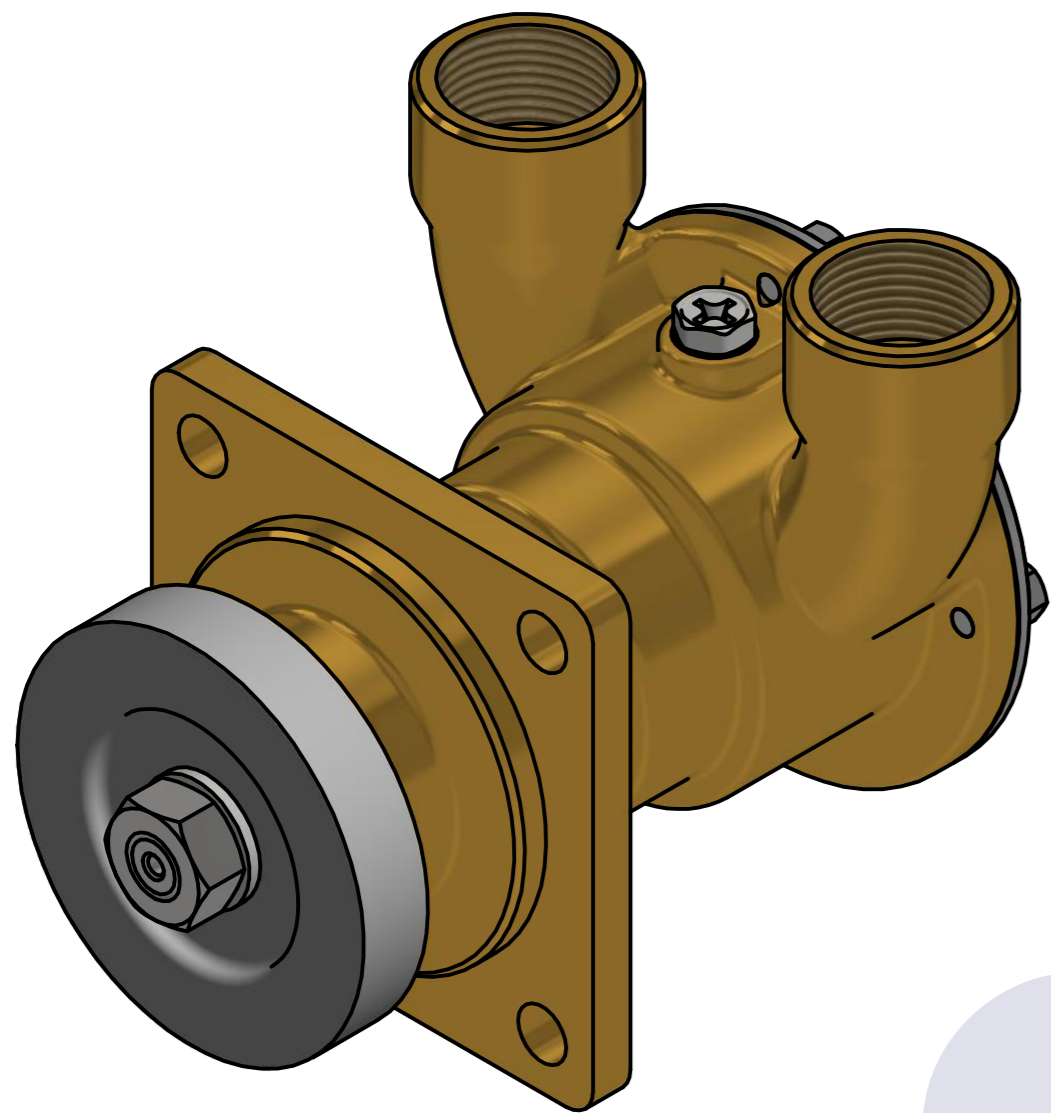

부품 리스트					
항목	수량	부품번호	주제	재질	설명
1	1	PUA0213	PUMP ASSY		JPR-CT0150

Drawing by M.J.KANG	Checked by C.I. JEON	Approved by - date	Model Name JPR-CT0150	Date 2019-11-15	Scale 1:1
			PUMP ASSY		
			PART NUMBER PUA0213(0)	Edition 0	Sheet A2

부품 리스트					
항목	수량	부품번호	주제	재질	설명
1	1	PUA0213	PUMP ASSY		JPR-CT0150

Drawing by M.J.KANG	Checked by C.I. JEON	Approved by - date	Model Name JPR-CT0150	Date 2020-01-03	Scale 1:1
			PUMP PARTS VIEW		
			PART NUMBER PUA0213(0)	Edition 0	Sheet A2

품 번	PUA0213
품 명	JPR-CT0150

A: MAJOR KIT B: MINOR KIT C: CAM SET D: M-SEAL SET E: IMPELLER KIT

No.	QTY	PART NUMBER	PART NAME	A (JSK0168)	B (JSM0168)	C (CAMSET0053)	D (MCSSET0008)	E (JIKJMP013)
1	2	BER0046	BEARING	X				
2	1	BOL0018	NUT	X				
3	1	BOL0033	FLAT WASHER	X				
4	1	BOL0080	HEX SCREW	X	X	X		
5	4	BOL0163	HEX SCREW	X	X			
6	1	CAM0049	CAM	X	X	X		
7	1	COV0074	COVER	X	X			
8	1	GAK0009	FIBER GASKET	X	X	X		
9	1	GEA0042	GEAR					
10	1	IMP0002	RUBBER IMPELLER	X	X			X
11	1	KEY0039	KEY	X				
12	1	MCS0013	CERAMICS	X	X		X	
13	1	MCS0016	CARBON	X	X		X	
14	1	ORG0061	O-RING	X	X			X
15	1	PBC0310	PUMP CASING					
16	1	RET0013	RETAINER	X				
17	1	SHA0190	SHAFT	X				
18	1	SNP0006	SNAP-RING	X	X			
19	1	SNP0022	SNAP-RING	X				
20	1	WER0006	WEAR PLATE	X	X			