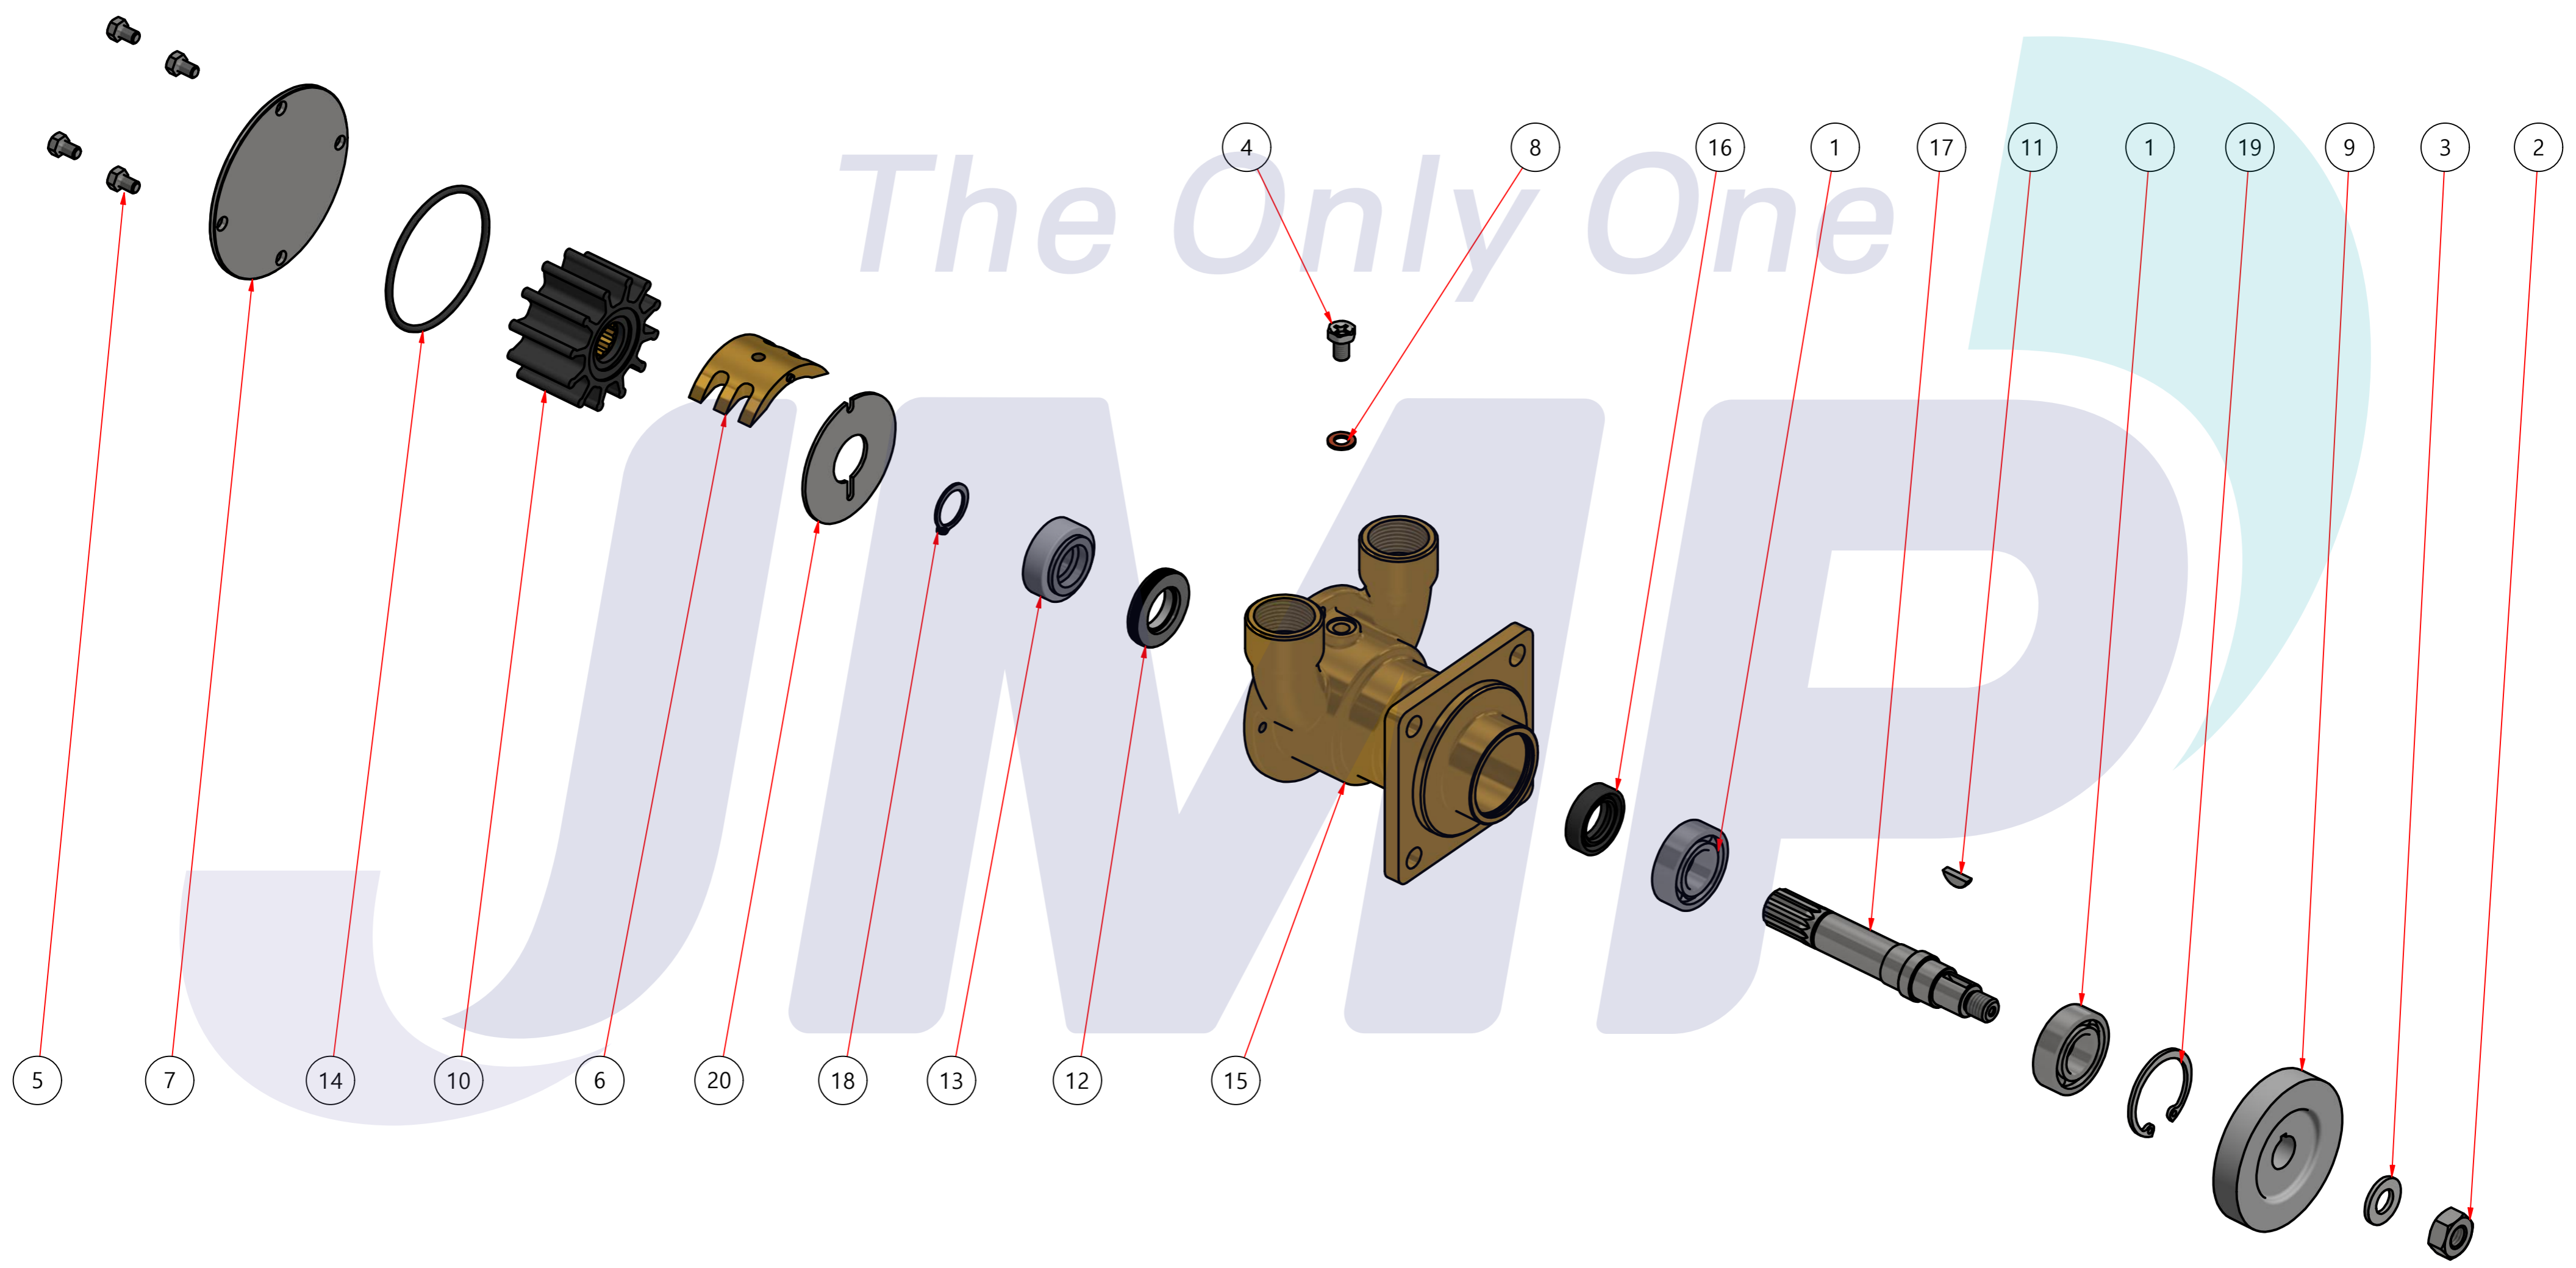

부품 리스트					
항목	수량	부품번호	주제	재질	설명
1	1	PUA0213	PUMP ASSY		JPR-CT0150

Drawing by M.J.KANG	Checked by C.I. JEON	Approved by - date	Model Name JPR-CT0150	Date 2019-11-15	Scale 1:1
			PUMP ASSY		
			PART NUMBER PUA0213(0)	Edition 0	Sheet A2

부품 리스트					
항목	수량	부품번호	주제	재질	설명
1	1	PUA0213	PUMP ASSY		JPR-CT0150

Drawing by M.J.KANG	Checked by C.I. JEON	Approved by - date	Model Name JPR-CT0150	Date 2020-01-03	Scale 1:1
			PUMP PARTS VIEW		
			PART NUMBER PUA0213(0)	Edition 0	Sheet A2

품 번	PUA0213
품 명	JPR-CT0150

A: MAJOR KIT B: MINOR KIT C: CAM SET D: M-SEAL SET E: IMPELLER KIT

No.	QTY	PART NUMBER	PART NAME	A (JSK0168)	B (JSM0168)	C (CAMSET0053)	D (MCSSET0008)	E (JIKJMP013)
1	2	BER0046	BEARING	X				
2	1	BOL0018	NUT	X				
3	1	BOL0033	FLAT WASHER	X				
4	1	BOL0080	HEX SCREW	X	X	X		
5	4	BOL0163	HEX SCREW	X	X			
6	1	CAM0049	CAM	X	X	X		
7	1	COV0074	COVER	X	X			
8	1	GAK0009	FIBER GASKET	X	X	X		
9	1	GEA0042	GEAR					
10	1	IMP0002	RUBBER IMPELLER	X	X			X
11	1	KEY0039	KEY	X				
12	1	MCS0013	CERAMICS	X	X		X	
13	1	MCS0016	CARBON	X	X		X	
14	1	ORG0061	O-RING	X	X			X
15	1	PBC0310	PUMP CASING					
16	1	RET0013	RETAINER	X				
17	1	SHA0190	SHAFT	X				
18	1	SNP0006	SNAP-RING	X	X			
19	1	SNP0022	SNAP-RING	X				
20	1	WER0006	WEAR PLATE	X	X			