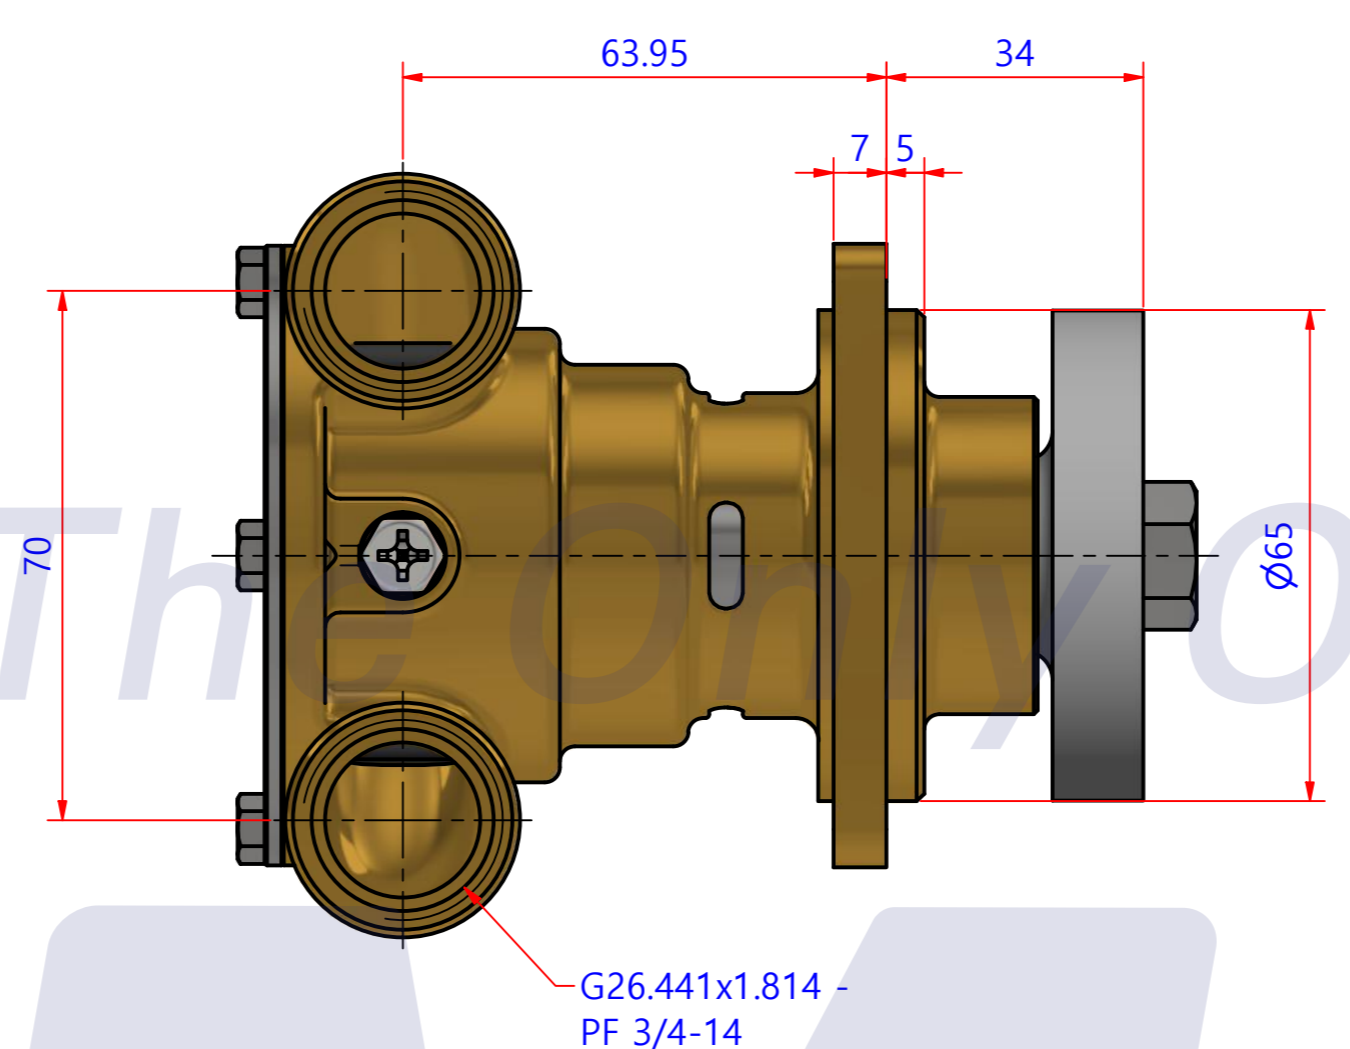

부품 리스트					
항목	수량	부품번호	주제	재질	설명
1	1	PUA0213	PUMP ASSY		JPR-CT0150

Drawing by M.J.KANG	Checked by C.I. JEON	Approved by - date	Model Name JPR-CT0150	Date 2019-11-15	Scale 1:1
			PUMP ASSY		
			PART NUMBER PUA0213(0)	Edition 0	Sheet A2

부품 리스트					
항목	수량	부품번호	주제	재질	설명
1	1	PUA0213	PUMP ASSY		JPR-CT0150

Drawing by M.J.KANG	Checked by C.I. JEON	Approved by - date	Model Name JPR-CT0150	Date 2020-01-03	Scale 1:1
			PUMP PARTS VIEW		
			PART NUMBER PUA0213(0)	Edition 0	Sheet A2

품 번	PUA0213
품 명	JPR-CT0150

A: MAJOR KIT B: MINOR KIT C: CAM SET D: M-SEAL SET E: IMPELLER KIT

No.	QTY	PART NUMBER	PART NAME	A (JSK0168)	B (JSM0168)	C (CAMSET0053)	D (MCSSET0008)	E (JIKJMP013)
1	2	BER0046	BEARING	X				
2	1	BOL0018	NUT	X				
3	1	BOL0033	FLAT WASHER	X				
4	1	BOL0080	HEX SCREW	X	X	X		
5	4	BOL0163	HEX SCREW	X	X			
6	1	CAM0049	CAM	X	X	X		
7	1	COV0074	COVER	X	X			
8	1	GAK0009	FIBER GASKET	X	X	X		
9	1	GEA0042	GEAR					
10	1	IMP0002	RUBBER IMPELLER	X	X			X
11	1	KEY0039	KEY	X				
12	1	MCS0013	CERAMICS	X	X		X	
13	1	MCS0016	CARBON	X	X		X	
14	1	ORG0061	O-RING	X	X			X
15	1	PBC0310	PUMP CASING					
16	1	RET0013	RETAINER	X				
17	1	SHA0190	SHAFT	X				
18	1	SNP0006	SNAP-RING	X	X			
19	1	SNP0022	SNAP-RING	X				
20	1	WER0006	WEAR PLATE	X	X			