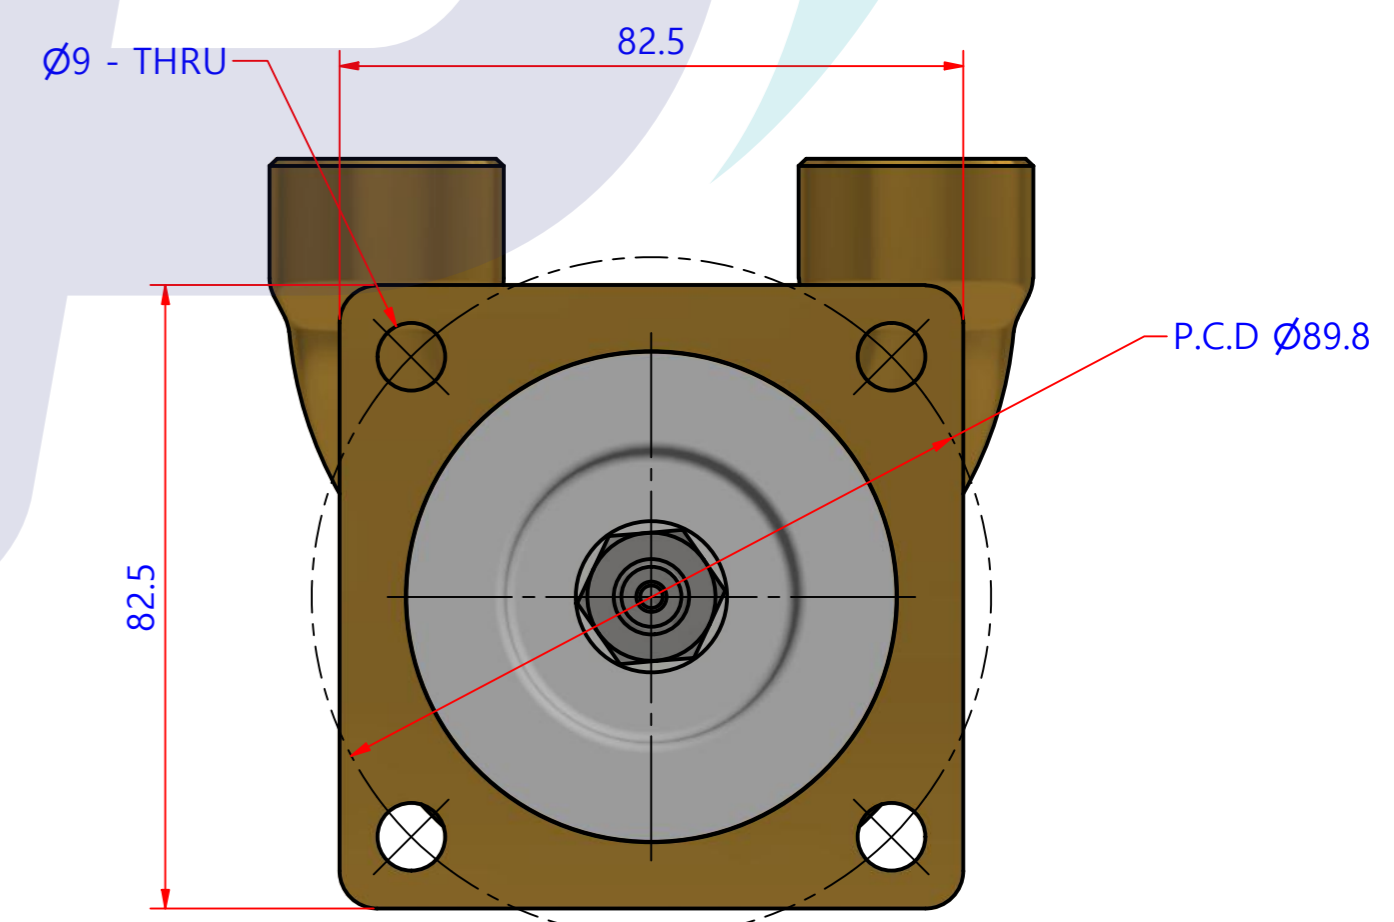

부품 리스트					
항목	수량	부품번호	주제	재질	설명
1	1	PUA0213	PUMP ASSY		JPR-CT0150

Drawing by M.J.KANG	Checked by C.I. JEON	Approved by - date	Model Name JPR-CT0150	Date 2019-11-15	Scale 1:1
			PUMP ASSY		
			PART NUMBER PUA0213(0)	Edition 0	Sheet A2

부품 리스트					
항목	수량	부품번호	주제	재질	설명
1	1	PUA0213	PUMP ASSY		JPR-CT0150

Drawing by M.J.KANG	Checked by C.I. JEON	Approved by - date	Model Name JPR-CT0150	Date 2020-01-03	Scale 1:1
			PUMP PARTS VIEW		
			PART NUMBER PUA0213(0)	Edition 0	Sheet A2

품 번	PUA0213
품 명	JPR-CT0150

A: MAJOR KIT B: MINOR KIT C: CAM SET D: M-SEAL SET E: IMPELLER KIT

No.	QTY	PART NUMBER	PART NAME	A (JSK0168)	B (JSM0168)	C (CAMSET0053)	D (MCSSET0008)	E (JIKJMP013)
1	2	BER0046	BEARING	X				
2	1	BOL0018	NUT	X				
3	1	BOL0033	FLAT WASHER	X				
4	1	BOL0080	HEX SCREW	X	X	X		
5	4	BOL0163	HEX SCREW	X	X			
6	1	CAM0049	CAM	X	X	X		
7	1	COV0074	COVER	X	X			
8	1	GAK0009	FIBER GASKET	X	X	X		
9	1	GEA0042	GEAR					
10	1	IMP0002	RUBBER IMPELLER	X	X			X
11	1	KEY0039	KEY	X				
12	1	MCS0013	CERAMICS	X	X		X	
13	1	MCS0016	CARBON	X	X		X	
14	1	ORG0061	O-RING	X	X			X
15	1	PBC0310	PUMP CASING					
16	1	RET0013	RETAINER	X				
17	1	SHA0190	SHAFT	X				
18	1	SNP0006	SNAP-RING	X	X			
19	1	SNP0022	SNAP-RING	X				
20	1	WER0006	WEAR PLATE	X	X			