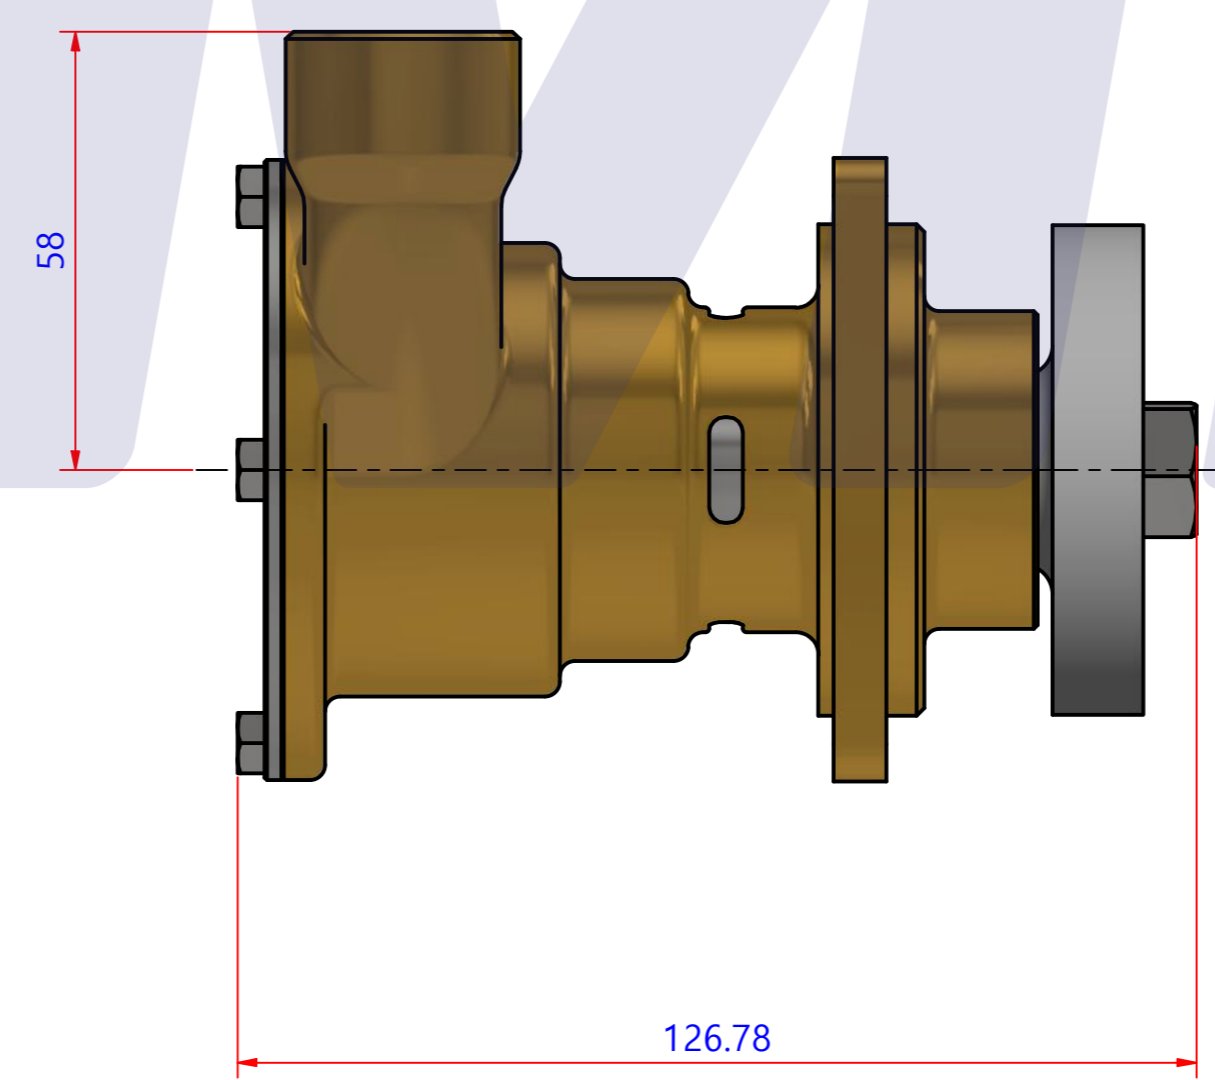

부품 리스트					
항목	수량	부품번호	주제	재질	설명
1	1	PUA0213	PUMP ASSY		JPR-CT0150

Drawing by M.J.KANG	Checked by C.I. JEON	Approved by - date	Model Name JPR-CT0150	Date 2019-11-15	Scale 1:1
			PUMP ASSY		
			PART NUMBER PUA0213(0)	Edition 0	Sheet A2

부품 리스트					
항목	수량	부품번호	주제	재질	설명
1	1	PUA0213	PUMP ASSY		JPR-CT0150

Drawing by M.J.KANG	Checked by C.I. JEON	Approved by - date	Model Name JPR-CT0150	Date 2020-01-03	Scale 1:1
			PUMP PARTS VIEW		
			PART NUMBER PUA0213(0)	Edition 0	Sheet A2

품 번	PUA0213
품 명	JPR-CT0150

A: MAJOR KIT B: MINOR KIT C: CAM SET D: M-SEAL SET E: IMPELLER KIT

No.	QTY	PART NUMBER	PART NAME	A (JSK0168)	B (JSM0168)	C (CAMSET0053)	D (MCSSET0008)	E (JIKJMP013)
1	2	BER0046	BEARING	X				
2	1	BOL0018	NUT	X				
3	1	BOL0033	FLAT WASHER	X				
4	1	BOL0080	HEX SCREW	X	X	X		
5	4	BOL0163	HEX SCREW	X	X			
6	1	CAM0049	CAM	X	X	X		
7	1	COV0074	COVER	X	X			
8	1	GAK0009	FIBER GASKET	X	X	X		
9	1	GEA0042	GEAR					
10	1	IMP0002	RUBBER IMPELLER	X	X			X
11	1	KEY0039	KEY	X				
12	1	MCS0013	CERAMICS	X	X		X	
13	1	MCS0016	CARBON	X	X		X	
14	1	ORG0061	O-RING	X	X			X
15	1	PBC0310	PUMP CASING					
16	1	RET0013	RETAINER	X				
17	1	SHA0190	SHAFT	X				
18	1	SNP0006	SNAP-RING	X	X			
19	1	SNP0022	SNAP-RING	X				
20	1	WER0006	WEAR PLATE	X	X			