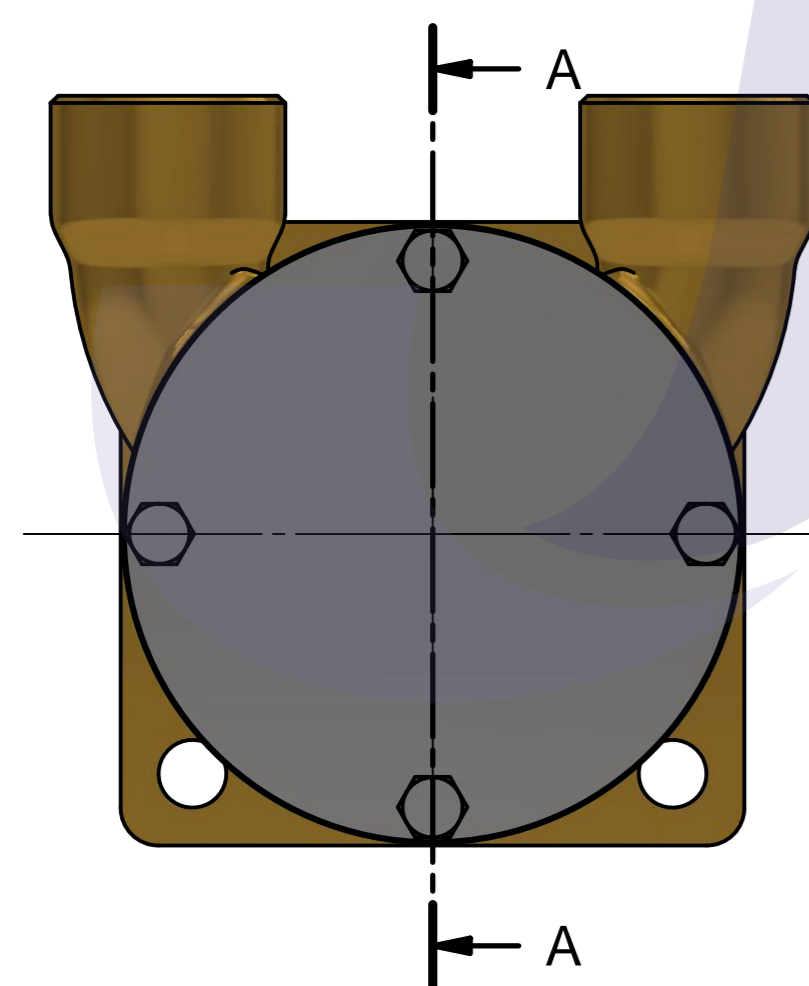

부품 리스트					
항목	수량	부품번호	주제	재질	설명
1	1	PUA0213	PUMP ASSY		JPR-CT0150

Drawing by M.J.KANG	Checked by C.I. JEON	Approved by - date	Model Name JPR-CT0150	Date 2019-11-15	Scale 1:1
			PUMP ASSY		
			PART NUMBER PUA0213(0)	Edition 0	Sheet A2

부품 리스트					
항목	수량	부품번호	주제	재질	설명
1	1	PUA0213	PUMP ASSY		JPR-CT0150

Drawing by M.J.KANG	Checked by C.I. JEON	Approved by - date	Model Name JPR-CT0150	Date 2020-01-03	Scale 1:1
			PUMP PARTS VIEW		
			PART NUMBER PUA0213(0)	Edition 0	Sheet A2

품 번	PUA0213
품 명	JPR-CT0150

A: MAJOR KIT B: MINOR KIT C: CAM SET D: M-SEAL SET E: IMPELLER KIT

No.	QTY	PART NUMBER	PART NAME	A (JSK0168)	B (JSM0168)	C (CAMSET0053)	D (MCSSET0008)	E (JIKJMP013)
1	2	BER0046	BEARING	X				
2	1	BOL0018	NUT	X				
3	1	BOL0033	FLAT WASHER	X				
4	1	BOL0080	HEX SCREW	X	X	X		
5	4	BOL0163	HEX SCREW	X	X			
6	1	CAM0049	CAM	X	X	X		
7	1	COV0074	COVER	X	X			
8	1	GAK0009	FIBER GASKET	X	X	X		
9	1	GEA0042	GEAR					
10	1	IMP0002	RUBBER IMPELLER	X	X			X
11	1	KEY0039	KEY	X				
12	1	MCS0013	CERAMICS	X	X		X	
13	1	MCS0016	CARBON	X	X		X	
14	1	ORG0061	O-RING	X	X			X
15	1	PBC0310	PUMP CASING					
16	1	RET0013	RETAINER	X				
17	1	SHA0190	SHAFT	X				
18	1	SNP0006	SNAP-RING	X	X			
19	1	SNP0022	SNAP-RING	X				
20	1	WER0006	WEAR PLATE	X	X			