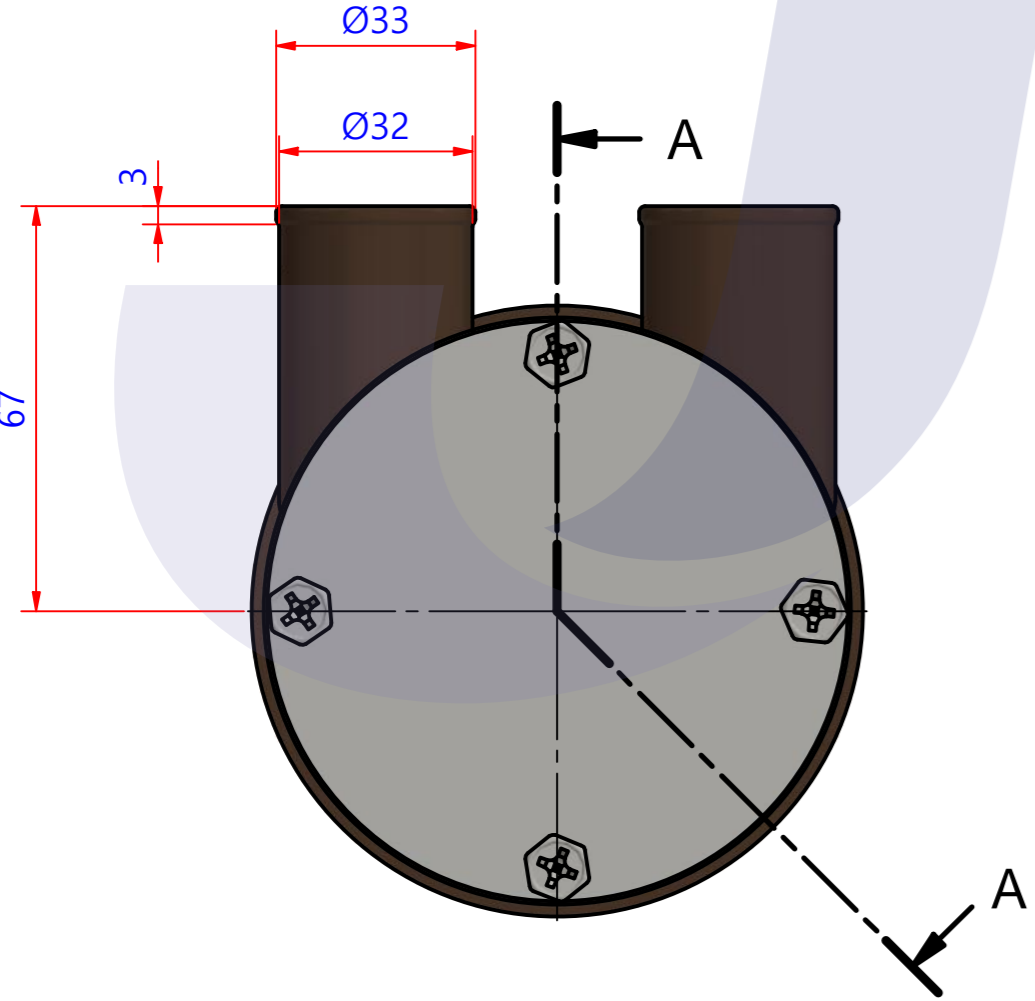

PART LIST					
No.	QTY	PART NUMBER	PART NAME	MAT	DESCRIPTION
1	1	PUA0175	PUMP ASSY		JPR-CT0440

Drawing by	Checked by	Approved by - date	Model Name	Date	Scale
M.J.KANG	C.I, JEON		JPR-CT0440	2018-06-29	1 : 1
			PUMP ASSY		
			PART NUMBER	Edition	Sheet
			PUA0175(0)	0	A2

PART LIST					
No.	QTY	PART NUMBER	PART NAME	MAT	DESCRIPTION
1	1	PUA0175	PUMP ASSY		JPR-CT0440

Drawing by	Checked by	Approved by - date	Model Name	Date	Scale
M.J.KANG	C.I, JEON		JPR-CT0440	2018-07-03	1 : 1
			PUMP PARTS VIEW		
			PART NUMBER	Edition	Sheet
			PUA0175(0)	0	A2

품 번	PUA0175
품 명	JPR-CT0440

A: MAJOR KIT B: MINOR KIT C: CAM SET D: M-SEAL SET E: IMPELLER KIT

No.	QTY	PART NUMBER	PART NAME	A (JSK0143)	B (JSM0143)	C (CAMSET0039)	D (MCSSET0008)	E (JIKJMP024)
1	2	BER0035	BEARING	X				
2	1	BOL0002	SCREW	X		X		
3	4	BOL0080	HEX BOLT	X	X			
4	1	CAM0003	CAM	X	X	X		
5	1	CAP0002	IMP CAP					
6	1	COV0047	COVER	X	X			
7	1	GEA0035	GEAR					
8	1	IMP0005	RUBBER IMPELLER	X	X			X
9	1	MCS0013	CERAMIC	X	X		X	
10	1	MCS0016	CARBON	X	X		X	
11	1	ORG0002	O-RING	X	X	X		
12	1	ORG0044	O-RING	X	X			
13	1	ORG0057	O-RING	X				
14	1	ORG0067	O-RING	X	X			X
15	1	PBC0269	PUMP CASING					
16	1	PIN0001	PIN					
17	1	RET0013	RETAINER	X				
18	1	SHA0158	SHAFT	X				
19	1	SNP0006	SNAP-RING	X	X			
20	1	SNP0010	SNAP-RING	X				
21	1	SPC0019	SPACER	X	X			
22	1	WER0029	WEAR PLATE	X	X			