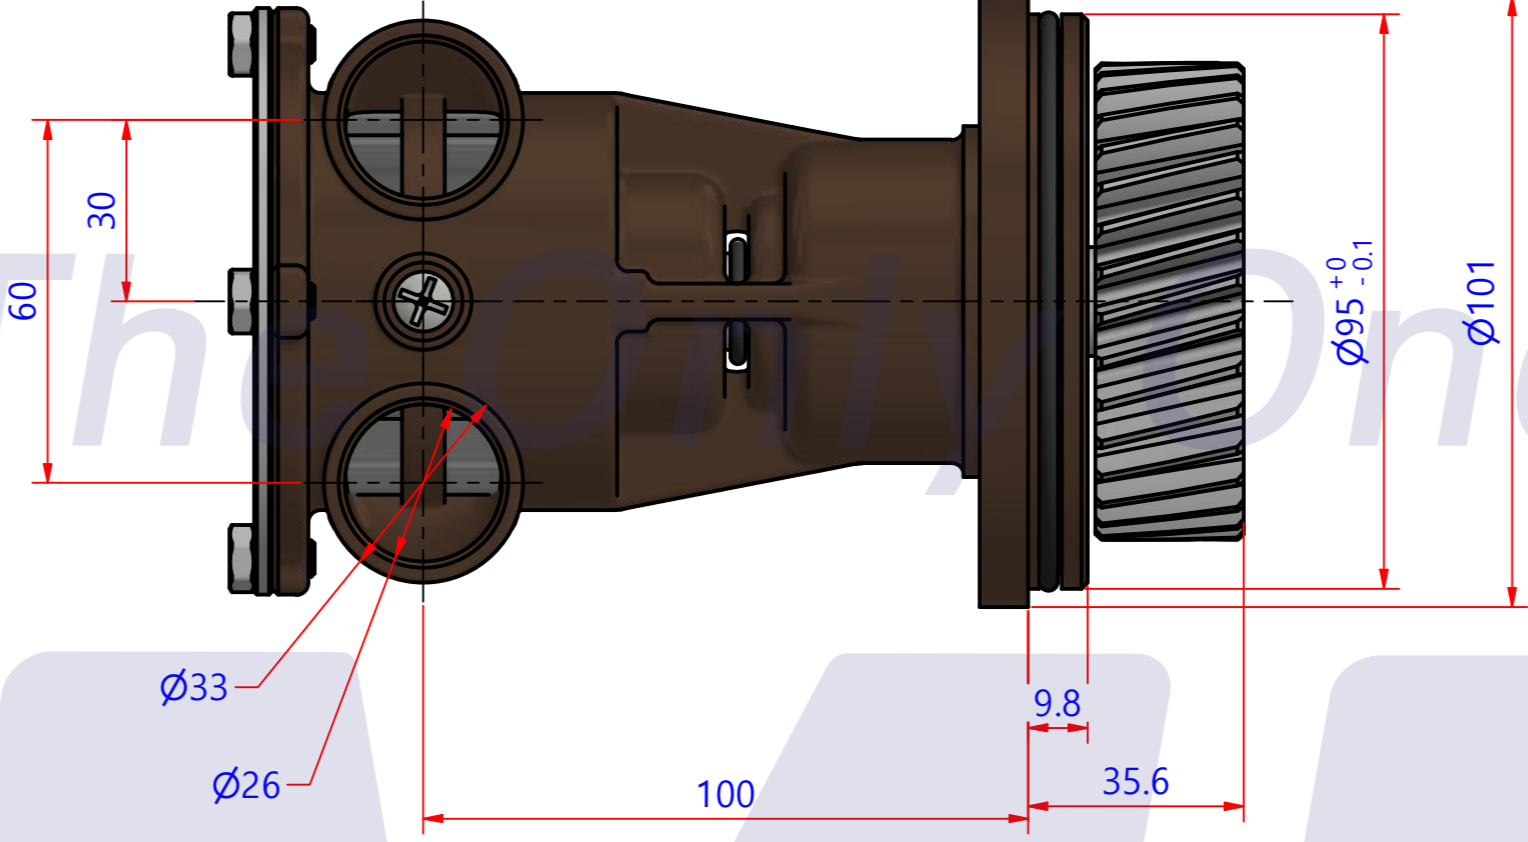

PART LIST					
No.	QTY	PART NUMBER	PART NAME	MAT	DESCRIPTION
1	1	PUA0175	PUMP ASSY		JPR-CT0440

Drawing by	Checked by	Approved by - date	Model Name	Date	Scale
M.J.KANG	C.I, JEON		JPR-CT0440	2018-06-29	1 : 1
			PUMP ASSY		
			PART NUMBER	Edition	Sheet
			PUA0175(0)	0	A2

PART LIST					
No.	QTY	PART NUMBER	PART NAME	MAT	DESCRIPTION
1	1	PUA0175	PUMP ASSY		JPR-CT0440

Drawing by	Checked by	Approved by - date	Model Name	Date	Scale
M.J.KANG	C.I, JEON		JPR-CT0440	2018-07-03	1 : 1
			PUMP PARTS VIEW		
			PART NUMBER	Edition	Sheet
			PUA0175(0)	0	A2

품 번	PUA0175
품 명	JPR-CT0440

A: MAJOR KIT B: MINOR KIT C: CAM SET D: M-SEAL SET E: IMPELLER KIT

No.	QTY	PART NUMBER	PART NAME	A (JSK0143)	B (JSM0143)	C (CAMSET0039)	D (MCSSET0008)	E (JIKJMP024)
1	2	BER0035	BEARING	X				
2	1	BOL0002	SCREW	X		X		
3	4	BOL0080	HEX BOLT	X	X			
4	1	CAM0003	CAM	X	X	X		
5	1	CAP0002	IMP CAP					
6	1	COV0047	COVER	X	X			
7	1	GEA0035	GEAR					
8	1	IMP0005	RUBBER IMPELLER	X	X			X
9	1	MCS0013	CERAMIC	X	X		X	
10	1	MCS0016	CARBON	X	X		X	
11	1	ORG0002	O-RING	X	X	X		
12	1	ORG0044	O-RING	X	X			
13	1	ORG0057	O-RING	X				
14	1	ORG0067	O-RING	X	X			X
15	1	PBC0269	PUMP CASING					
16	1	PIN0001	PIN					
17	1	RET0013	RETAINER	X				
18	1	SHA0158	SHAFT	X				
19	1	SNP0006	SNAP-RING	X	X			
20	1	SNP0010	SNAP-RING	X				
21	1	SPC0019	SPACER	X	X			
22	1	WER0029	WEAR PLATE	X	X			