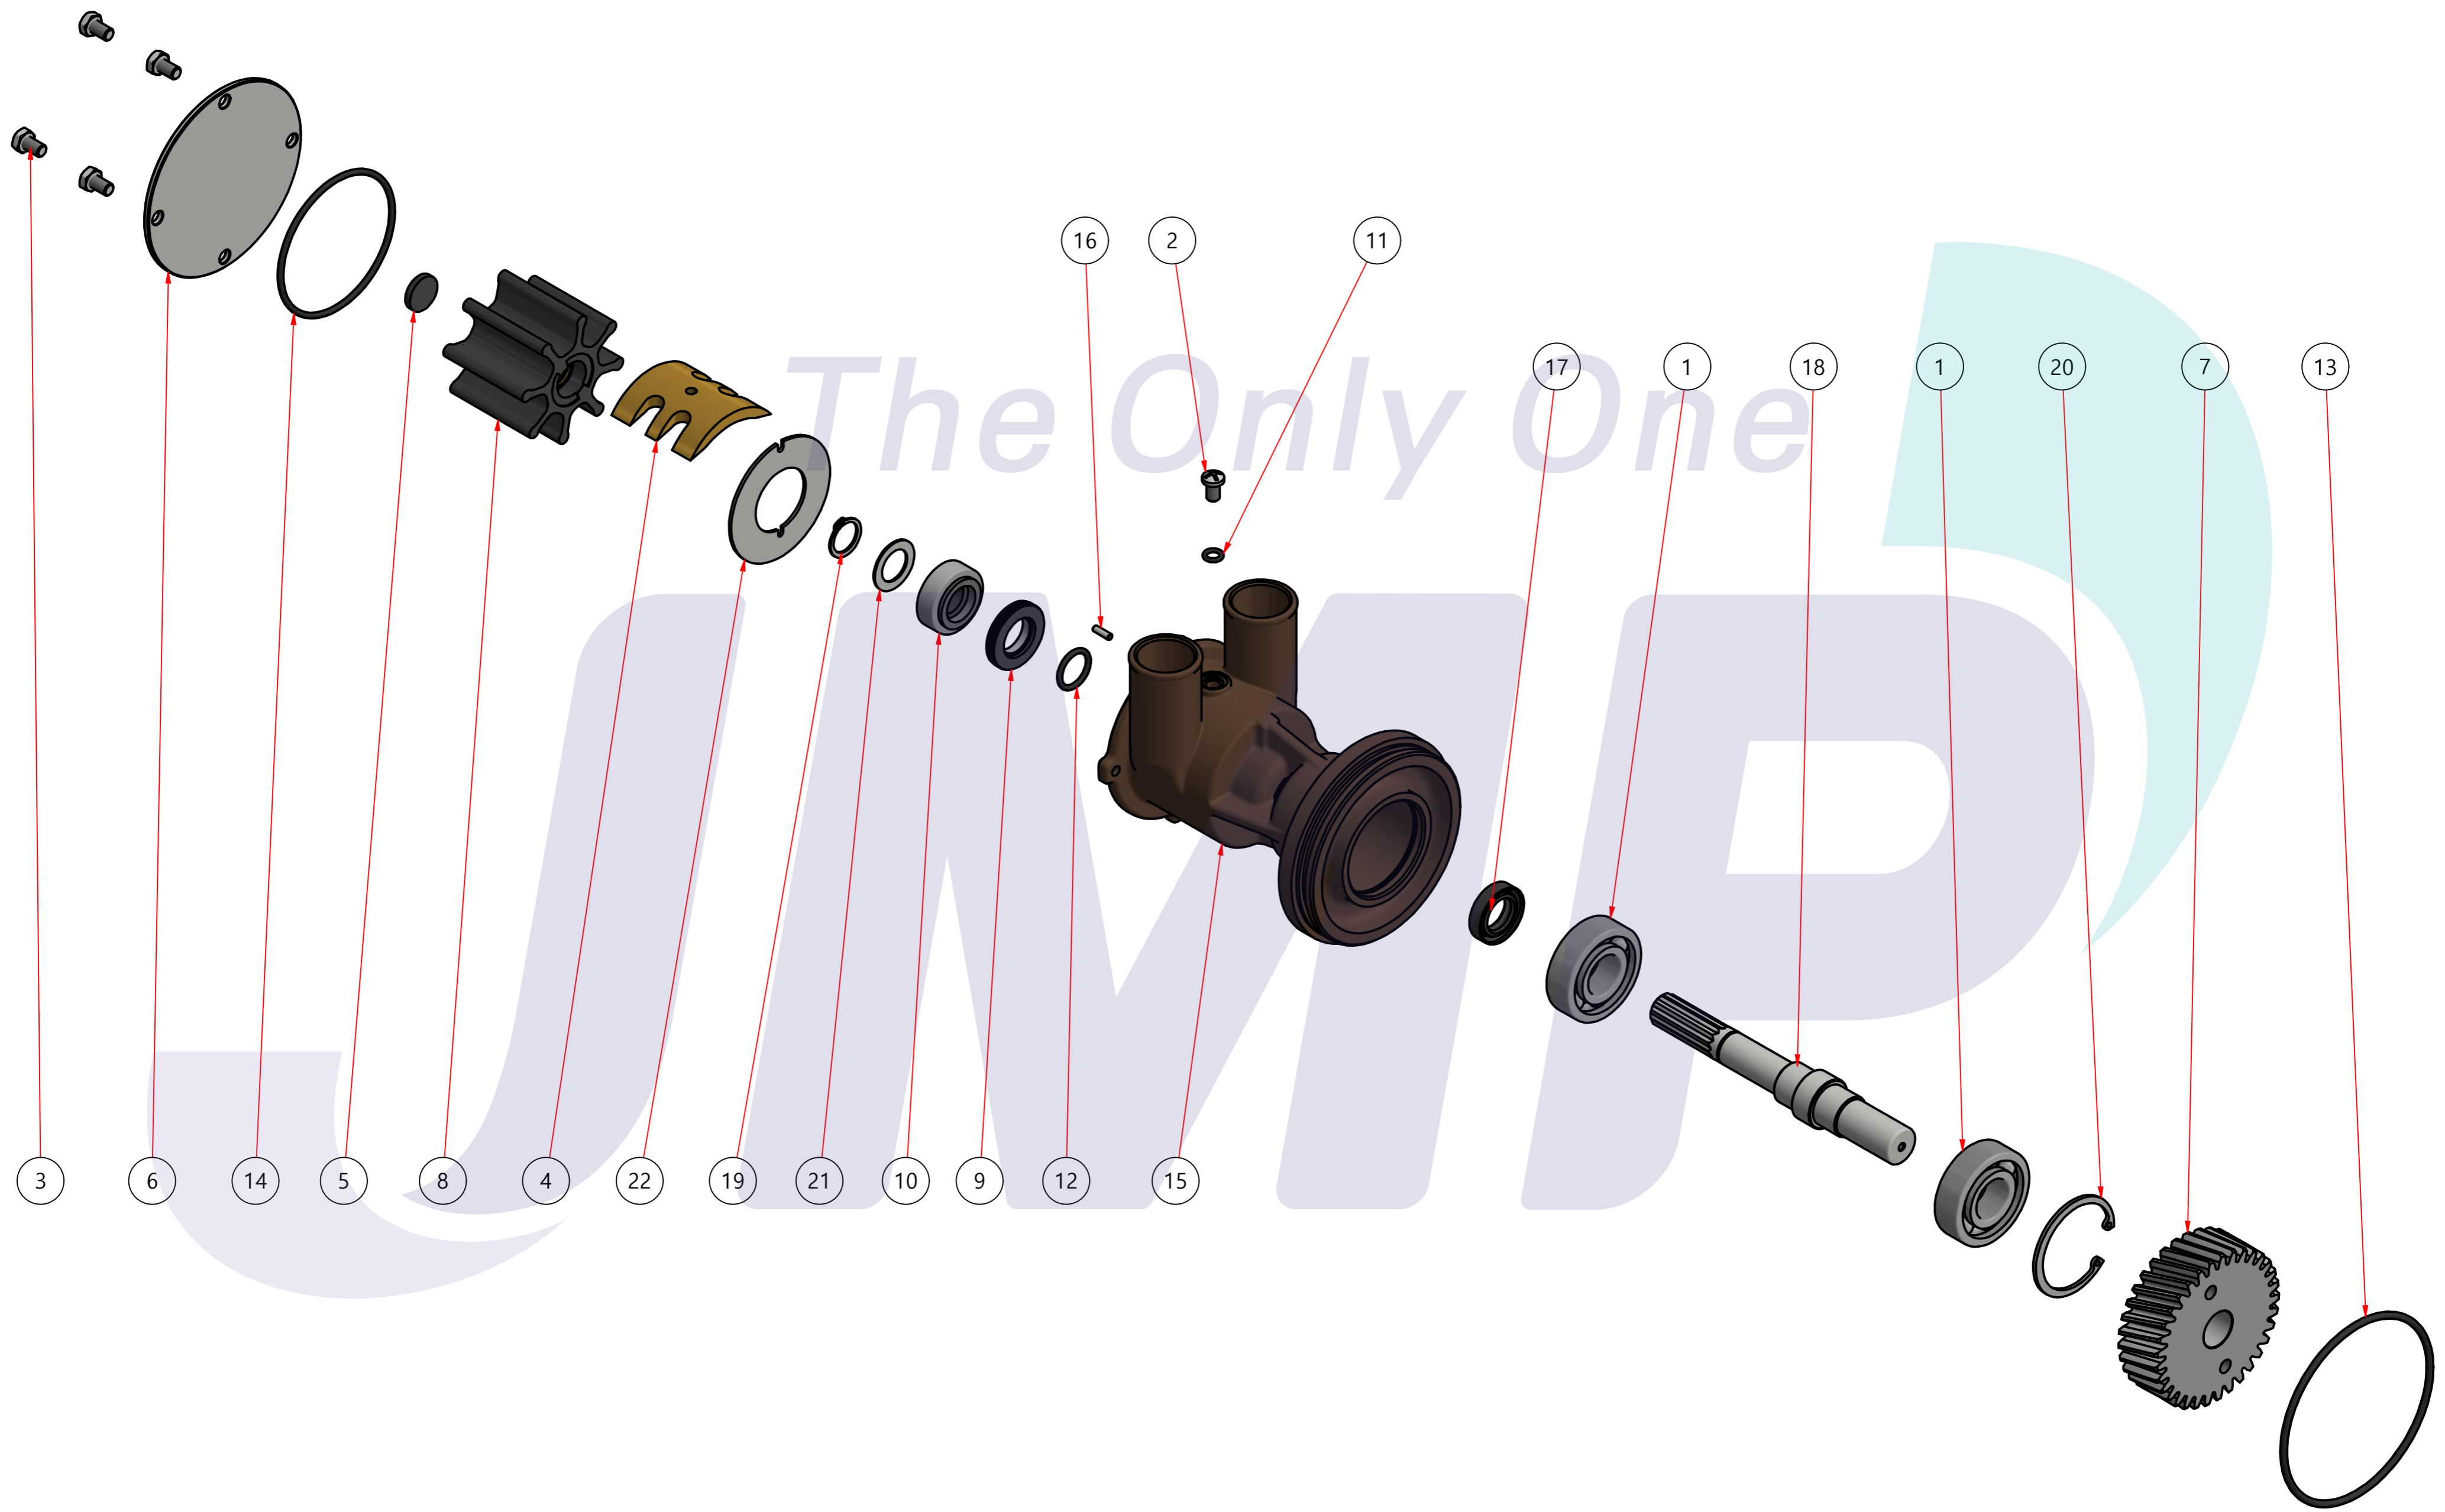

PART LIST					
No.	QTY	PART NUMBER	PART NAME	MAT	DESCRIPTION
1	1	PUA0175	PUMP ASSY		JPR-CT0440

Drawing by	Checked by	Approved by - date	Model Name	Date	Scale
M.J.KANG	C.I, JEON		JPR-CT0440	2018-06-29	1 : 1
			PUMP ASSY		
			PART NUMBER	Edition	Sheet
			PUA0175(0)	0	A2

PART LIST					
No.	QTY	PART NUMBER	PART NAME	MAT	DESCRIPTION
1	1	PUA0175	PUMP ASSY		JPR-CT0440

Drawing by	Checked by	Approved by - date	Model Name	Date	Scale
M.J.KANG	C.I, JEON		JPR-CT0440	2018-07-03	1 : 1
			PUMP PARTS VIEW		
			PART NUMBER	Edition	Sheet
			PUA0175(0)	0	A2

품 번	PUA0175
품 명	JPR-CT0440

A: MAJOR KIT B: MINOR KIT C: CAM SET D: M-SEAL SET E: IMPELLER KIT

No.	QTY	PART NUMBER	PART NAME	A (JSK0143)	B (JSM0143)	C (CAMSET0039)	D (MCSSET0008)	E (JIKJMP024)
1	2	BER0035	BEARING	X				
2	1	BOL0002	SCREW	X		X		
3	4	BOL0080	HEX BOLT	X	X			
4	1	CAM0003	CAM	X	X	X		
5	1	CAP0002	IMP CAP					
6	1	COV0047	COVER	X	X			
7	1	GEA0035	GEAR					
8	1	IMP0005	RUBBER IMPELLER	X	X			X
9	1	MCS0013	CERAMIC	X	X		X	
10	1	MCS0016	CARBON	X	X		X	
11	1	ORG0002	O-RING	X	X	X		
12	1	ORG0044	O-RING	X	X			
13	1	ORG0057	O-RING	X				
14	1	ORG0067	O-RING	X	X			X
15	1	PBC0269	PUMP CASING					
16	1	PIN0001	PIN					
17	1	RET0013	RETAINER	X				
18	1	SHA0158	SHAFT	X				
19	1	SNP0006	SNAP-RING	X	X			
20	1	SNP0010	SNAP-RING	X				
21	1	SPC0019	SPACER	X	X			
22	1	WER0029	WEAR PLATE	X	X			