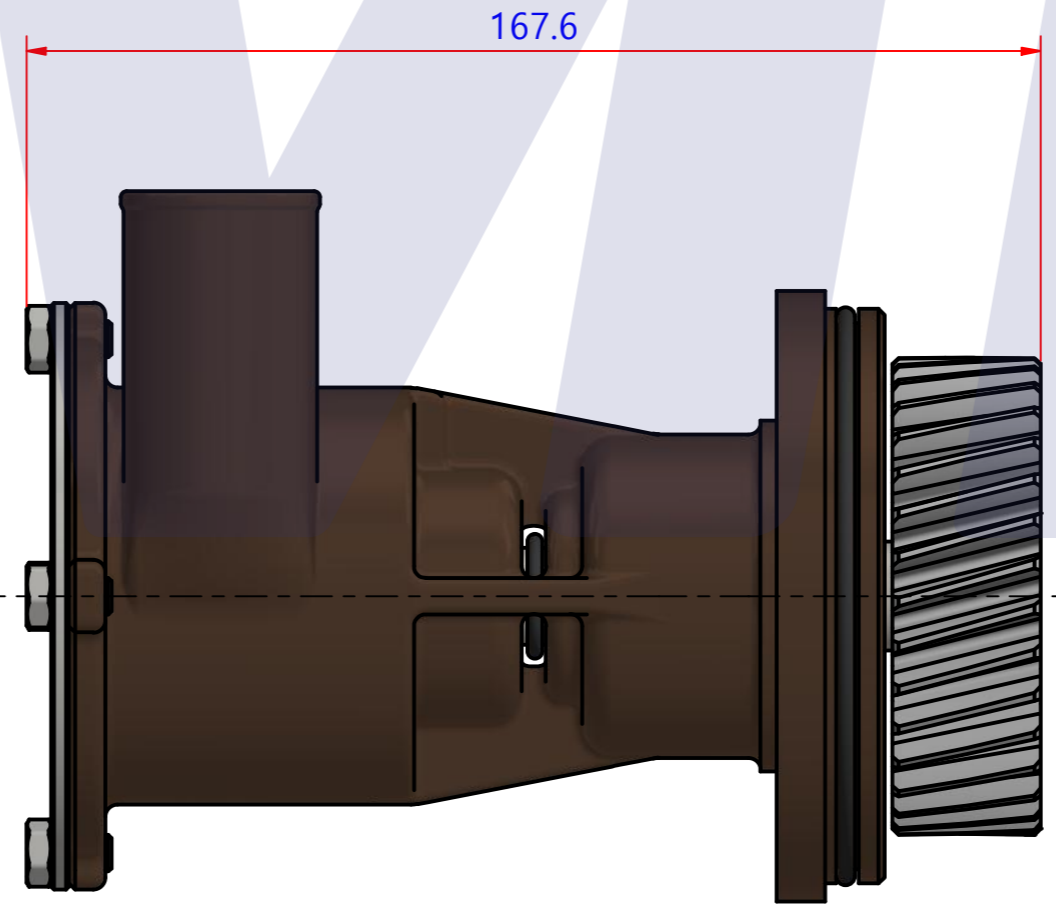

PART LIST					
No.	QTY	PART NUMBER	PART NAME	MAT	DESCRIPTION
1	1	PUA0175	PUMP ASSY		JPR-CT0440

Drawing by	Checked by	Approved by - date	Model Name	Date	Scale
M.J.KANG	C.I, JEON		JPR-CT0440	2018-06-29	1 : 1
			PUMP ASSY		
			PART NUMBER	Edition	Sheet
			PUA0175(0)	0	A2

PART LIST					
No.	QTY	PART NUMBER	PART NAME	MAT	DESCRIPTION
1	1	PUA0175	PUMP ASSY		JPR-CT0440

Drawing by	Checked by	Approved by - date	Model Name	Date	Scale
M.J.KANG	C.I, JEON		JPR-CT0440	2018-07-03	1 : 1
			PUMP PARTS VIEW		
			PART NUMBER	Edition	Sheet
			PUA0175(0)	0	A2

품 번	PUA0175
품 명	JPR-CT0440

A: MAJOR KIT B: MINOR KIT C: CAM SET D: M-SEAL SET E: IMPELLER KIT

No.	QTY	PART NUMBER	PART NAME	A (JSK0143)	B (JSM0143)	C (CAMSET0039)	D (MCSSET0008)	E (JIKJMP024)
1	2	BER0035	BEARING	X				
2	1	BOL0002	SCREW	X		X		
3	4	BOL0080	HEX BOLT	X	X			
4	1	CAM0003	CAM	X	X	X		
5	1	CAP0002	IMP CAP					
6	1	COV0047	COVER	X	X			
7	1	GEA0035	GEAR					
8	1	IMP0005	RUBBER IMPELLER	X	X			X
9	1	MCS0013	CERAMIC	X	X		X	
10	1	MCS0016	CARBON	X	X		X	
11	1	ORG0002	O-RING	X	X	X		
12	1	ORG0044	O-RING	X	X			
13	1	ORG0057	O-RING	X				
14	1	ORG0067	O-RING	X	X			X
15	1	PBC0269	PUMP CASING					
16	1	PIN0001	PIN					
17	1	RET0013	RETAINER	X				
18	1	SHA0158	SHAFT	X				
19	1	SNP0006	SNAP-RING	X	X			
20	1	SNP0010	SNAP-RING	X				
21	1	SPC0019	SPACER	X	X			
22	1	WER0029	WEAR PLATE	X	X			