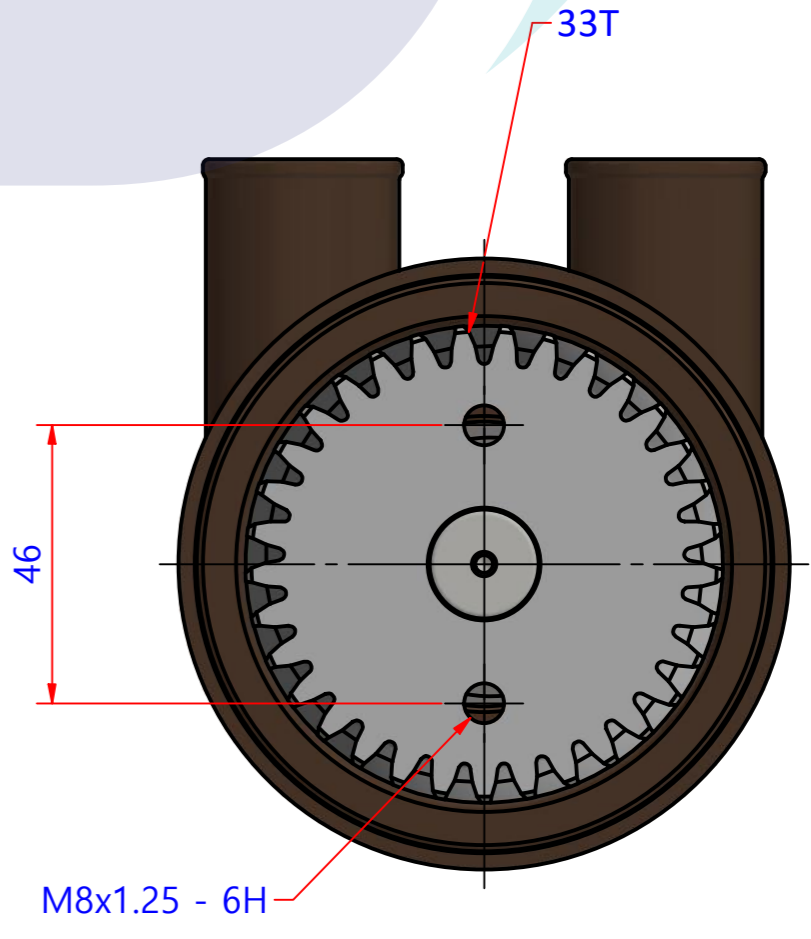

PART LIST					
No.	QTY	PART NUMBER	PART NAME	MAT	DESCRIPTION
1	1	PUA0175	PUMP ASSY		JPR-CT0440

Drawing by	Checked by	Approved by - date	Model Name	Date	Scale
M.J.KANG	C.I, JEON		JPR-CT0440	2018-06-29	1 : 1
			PUMP ASSY		
			PART NUMBER	Edition	Sheet
			PUA0175(0)	0	A2

PART LIST					
No.	QTY	PART NUMBER	PART NAME	MAT	DESCRIPTION
1	1	PUA0175	PUMP ASSY		JPR-CT0440

Drawing by	Checked by	Approved by - date	Model Name	Date	Scale
M.J.KANG	C.I, JEON		JPR-CT0440	2018-07-03	1 : 1
			PUMP PARTS VIEW		
			PART NUMBER	Edition	Sheet
			PUA0175(0)	0	A2

품 번	PUA0175
품 명	JPR-CT0440

A: MAJOR KIT B: MINOR KIT C: CAM SET D: M-SEAL SET E: IMPELLER KIT

No.	QTY	PART NUMBER	PART NAME	A (JSK0143)	B (JSM0143)	C (CAMSET0039)	D (MCSSET0008)	E (JIKJMP024)
1	2	BER0035	BEARING	X				
2	1	BOL0002	SCREW	X		X		
3	4	BOL0080	HEX BOLT	X	X			
4	1	CAM0003	CAM	X	X	X		
5	1	CAP0002	IMP CAP					
6	1	COV0047	COVER	X	X			
7	1	GEA0035	GEAR					
8	1	IMP0005	RUBBER IMPELLER	X	X			X
9	1	MCS0013	CERAMIC	X	X		X	
10	1	MCS0016	CARBON	X	X		X	
11	1	ORG0002	O-RING	X	X	X		
12	1	ORG0044	O-RING	X	X			
13	1	ORG0057	O-RING	X				
14	1	ORG0067	O-RING	X	X			X
15	1	PBC0269	PUMP CASING					
16	1	PIN0001	PIN					
17	1	RET0013	RETAINER	X				
18	1	SHA0158	SHAFT	X				
19	1	SNP0006	SNAP-RING	X	X			
20	1	SNP0010	SNAP-RING	X				
21	1	SPC0019	SPACER	X	X			
22	1	WER0029	WEAR PLATE	X	X			