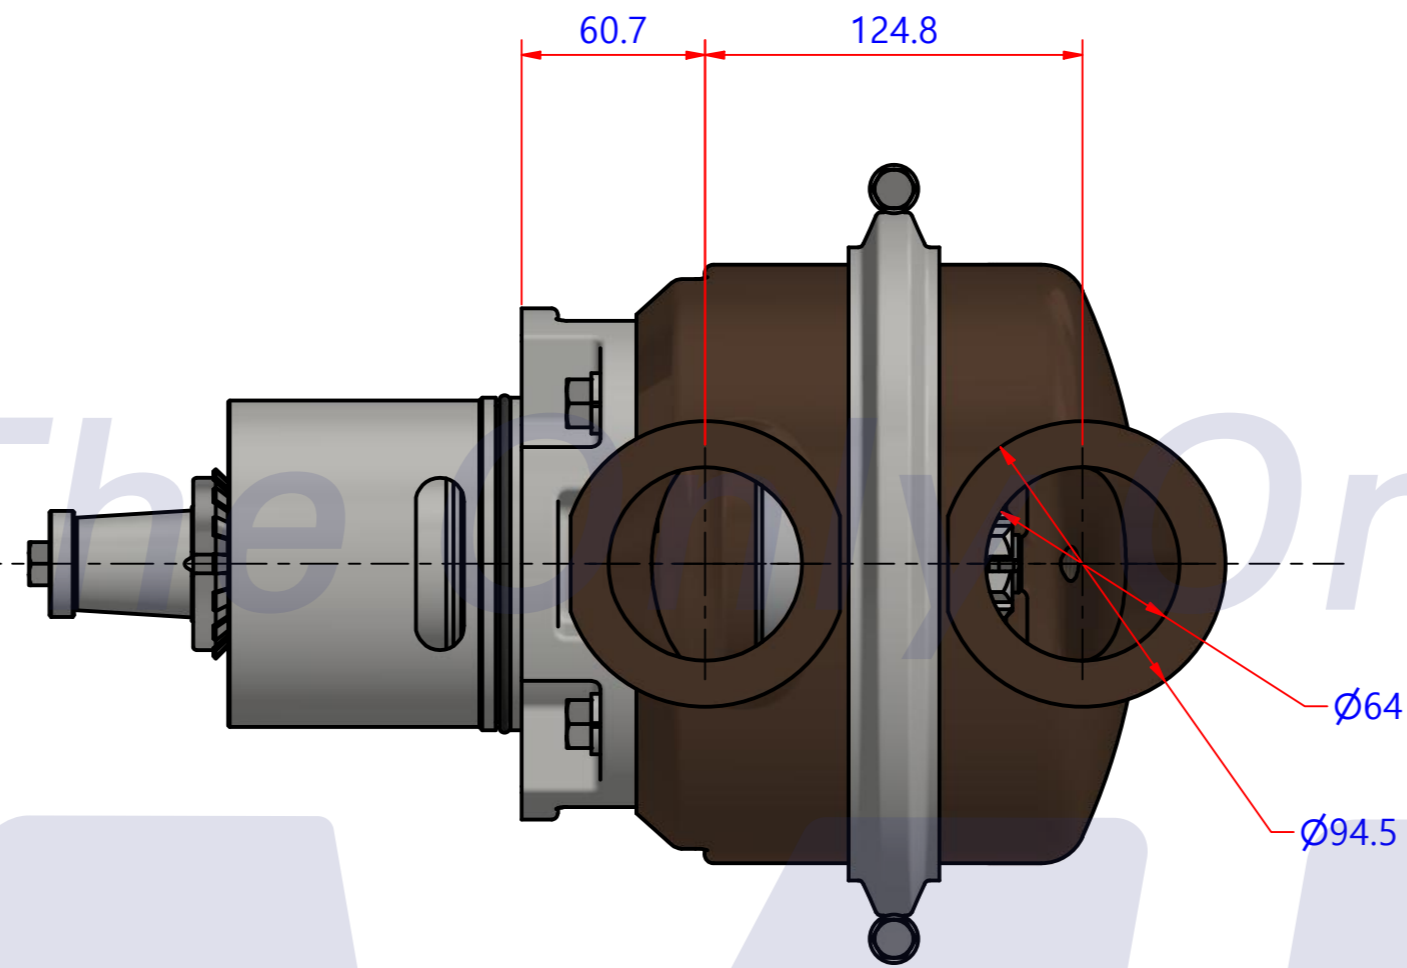

부품 리스트					
항목	수량	부품번호	주제	재질	설명
1	1	PUA0121	PUMP ASSY		JPR-CT3508

Drawing by	Checked by	Approved by - date	Model Name	Date	Scale
M.J.KANG	C.I, JEON		JPR-C3508	2020-03-10	1 : 1
			PUMP ASSY		
			PART NUMBER	Edition	Sheet
			PUA0121(0)	0	A2

The Only One

JMP CORPORATION

Drawing by	Checked by	Approved by - date	Model Name	Date	Scale
강 명진	C.I. JEON		JPR-CT3508	2020-05-26	1 : 1
			PUMP PARTS VIEW		
			PUA0121(0)	0	A1

품번	PUA0121
품명	JPR-CT3508

A: MAJOR KIT B: M-SEAL KIT C: M-SEAL SET D: PORT PIECE E: IMPELLER F: CLAMP(L) G: CLAMP(S)

No.	QTY	PART NUMBER	PART NAME	A (JSK0125)	B (JMK0002)	C (MCSSET0009)	D (PORT001G)	E (SHA0048G)	F (JIMP0063)	F (CLP0100)	G (CLP0101)
1	1	BER0037	BEARING	X							
2	1	BER0038	BEARING	X							
3	1	BOL0058	FLAT WASHER	X							
4	1	BOL0076	LOCK NUT	X				X			
5	4	BOL0082	HEX BOLT								
6	4	BOL0083	\$SPRING WASHER								
7	1	BOL0097	COTTER PIN	X	X						
8	1	BOL0110	SLOTTED NUT	X							
9	1	BOL0111	LOCK WASHER	X							
10	1	BOL0112	FLAT WASHER	X							
11	1	BOL0113	HEX BOLT	X							
12	6	BOL0114	HEX BOLT							X (2)	X (2)
13	6	BOL0115	NUT							X (2)	X (2)
14	2	CLP0001	CLAMP							X	
15	4	CLP0002	CLAMP								X (2)
16	1	IMP0063	IMPELLER	X					X		
17	1	KEY0017	KEY	X				X			
18	1	MCS0017	CARBON	X	X	X					
19	1	MCS0023	CERAMIC	X	X	X					
20	1	NIP0008	PLUG	X							
21	2	ORG0023	O-RING	X			X (1)				
22	1	ORG0024	O-RING	X							
23	1	ORG0029	O-RING	X	X						
24	1	PBC0108	PUMP CASING / BER								
25	1	PBC0110	PUMP CASING / IMP								
26	1	PBC0111	PUMP CASING / IMP								
27	2	PORT001	Port Piece	X			X (1)				
28	1	RET0020	RETAINER	X	X						
29	1	RIG0001	DISTANCE RING	X							
30	1	SHA0048	SHAFT	X				X			
31	1	SNP0016	SNAP-RING	X							
32	1	SNP0018	SNAP-RING	X							
33	1	SPC0003	SPACER	X	X						
34	1	SPC0005	SPACER	X							
35	1	SPC0006	SPACER	X							
36	1	SPC0007	SHIM	X							
37	1	SPC0008	SHIM	X							