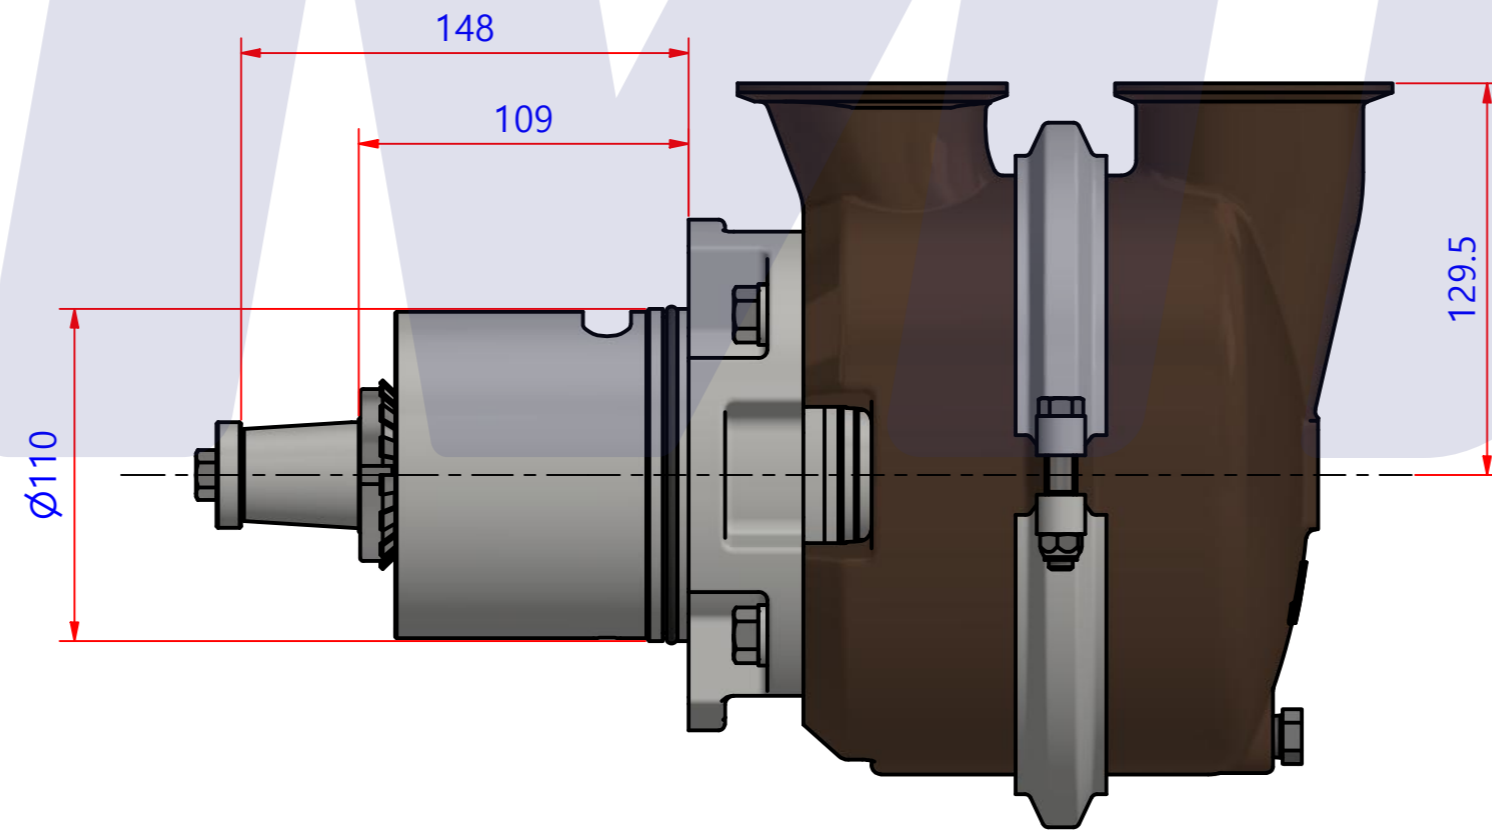

부품 리스트					
항목	수량	부품번호	주제	재질	설명
1	1	PUA0121	PUMP ASSY		JPR-CT3508

Drawing by	Checked by	Approved by - date	Model Name	Date	Scale
M.J.KANG	C.I, JEON		JPR-C3508	2020-03-10	1 : 1
			PUMP ASSY		
			PART NUMBER	Edition	Sheet
			PUA0121(0)	0	A2

The Only One

JMP CORPORATION

Drawing by	Checked by	Approved by - date	Model Name	Date	Scale
강 명진	C.I. JEON		JPR-CT3508	2020-05-26	1 : 1
			PUMP PARTS VIEW		
			PUA0121(0)	0	A1

품번	PUA0121
품명	JPR-CT3508

A: MAJOR KIT B: M-SEAL KIT C: M-SEAL SET D: PORT PIECE E: IMPELLER F: CLAMP(L) G: CLAMP(S)

No.	QTY	PART NUMBER	PART NAME	A (JSK0125)	B (JMK0002)	C (MCSSET0009)	D (PORT001G)	E (SHA0048G)	F (JIMP0063)	F (CLP0100)	G (CLP0101)
1	1	BER0037	BEARING	X							
2	1	BER0038	BEARING	X							
3	1	BOL0058	FLAT WASHER	X							
4	1	BOL0076	LOCK NUT	X				X			
5	4	BOL0082	HEX BOLT								
6	4	BOL0083	\$SPRING WASHER								
7	1	BOL0097	COTTER PIN	X	X						
8	1	BOL0110	SLOTTED NUT	X							
9	1	BOL0111	LOCK WASHER	X							
10	1	BOL0112	FLAT WASHER	X							
11	1	BOL0113	HEX BOLT	X							
12	6	BOL0114	HEX BOLT							X (2)	X (2)
13	6	BOL0115	NUT							X (2)	X (2)
14	2	CLP0001	CLAMP							X	
15	4	CLP0002	CLAMP								X (2)
16	1	IMP0063	IMPELLER	X					X		
17	1	KEY0017	KEY	X				X			
18	1	MCS0017	CARBON	X	X	X					
19	1	MCS0023	CERAMIC	X	X	X					
20	1	NIP0008	PLUG	X							
21	2	ORG0023	O-RING	X			X (1)				
22	1	ORG0024	O-RING	X							
23	1	ORG0029	O-RING	X	X						
24	1	PBC0108	PUMP CASING / BER								
25	1	PBC0110	PUMP CASING / IMP								
26	1	PBC0111	PUMP CASING / IMP								
27	2	PORT001	Port Piece	X			X (1)				
28	1	RET0020	RETAINER	X	X						
29	1	RIG0001	DISTANCE RING	X							
30	1	SHA0048	SHAFT	X				X			
31	1	SNP0016	SNAP-RING	X							
32	1	SNP0018	SNAP-RING	X							
33	1	SPC0003	SPACER	X	X						
34	1	SPC0005	SPACER	X							
35	1	SPC0006	SPACER	X							
36	1	SPC0007	SHIM	X							
37	1	SPC0008	SHIM	X							