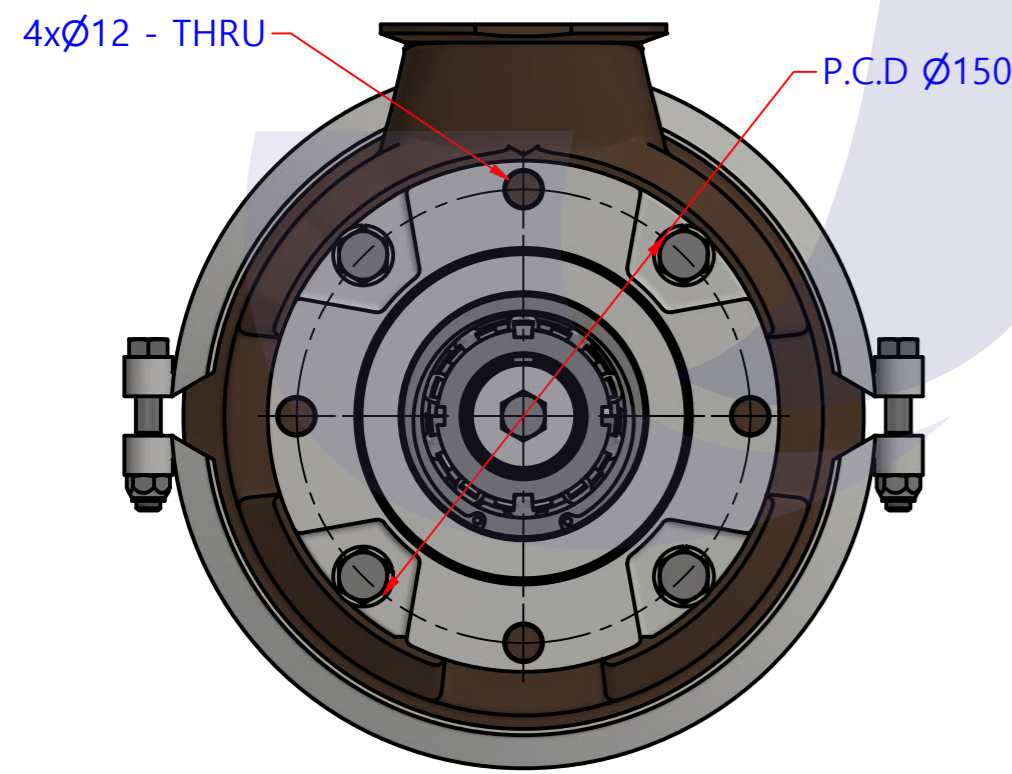

부품 리스트					
항목	수량	부품번호	주제	재질	설명
1	1	PUA0121	PUMP ASSY		JPR-CT3508

Drawing by	Checked by	Approved by - date	Model Name	Date	Scale
M.J.KANG	C.I, JEON		JPR-C3508	2020-03-10	1 : 1
			PUMP ASSY		
			PART NUMBER	Edition	Sheet
			PUA0121(0)	0	A2

The Only One

JMP CORPORATION

Drawing by	Checked by	Approved by - date	Model Name	Date	Scale
강 명진	C.I. JEON		JPR-CT3508	2020-05-26	1 : 1
			PUMP PARTS VIEW		
			PUA0121(0)	0	A1

품번	PUA0121
품명	JPR-CT3508

A: MAJOR KIT B: M-SEAL KIT C: M-SEAL SET D: PORT PIECE E: IMPELLER F: CLAMP(L) G: CLAMP(S)

No.	QTY	PART NUMBER	PART NAME	A (JSK0125)	B (JMK0002)	C (MCSSET0009)	D (PORT001G)	E (SHA0048G)	F (JIMP0063)	F (CLP0100)	G (CLP0101)
1	1	BER0037	BEARING	X							
2	1	BER0038	BEARING	X							
3	1	BOL0058	FLAT WASHER	X							
4	1	BOL0076	LOCK NUT	X				X			
5	4	BOL0082	HEX BOLT								
6	4	BOL0083	\$SPRING WASHER								
7	1	BOL0097	COTTER PIN	X	X						
8	1	BOL0110	SLOTTED NUT	X							
9	1	BOL0111	LOCK WASHER	X							
10	1	BOL0112	FLAT WASHER	X							
11	1	BOL0113	HEX BOLT	X							
12	6	BOL0114	HEX BOLT							X (2)	X (2)
13	6	BOL0115	NUT							X (2)	X (2)
14	2	CLP0001	CLAMP							X	
15	4	CLP0002	CLAMP								X (2)
16	1	IMP0063	IMPELLER	X					X		
17	1	KEY0017	KEY	X				X			
18	1	MCS0017	CARBON	X	X	X					
19	1	MCS0023	CERAMIC	X	X	X					
20	1	NIP0008	PLUG	X							
21	2	ORG0023	O-RING	X			X (1)				
22	1	ORG0024	O-RING	X							
23	1	ORG0029	O-RING	X	X						
24	1	PBC0108	PUMP CASING / BER								
25	1	PBC0110	PUMP CASING / IMP								
26	1	PBC0111	PUMP CASING / IMP								
27	2	PORT001	Port Piece	X			X (1)				
28	1	RET0020	RETAINER	X	X						
29	1	RIG0001	DISTANCE RING	X							
30	1	SHA0048	SHAFT	X				X			
31	1	SNP0016	SNAP-RING	X							
32	1	SNP0018	SNAP-RING	X							
33	1	SPC0003	SPACER	X	X						
34	1	SPC0005	SPACER	X							
35	1	SPC0006	SPACER	X							
36	1	SPC0007	SHIM	X							
37	1	SPC0008	SHIM	X							