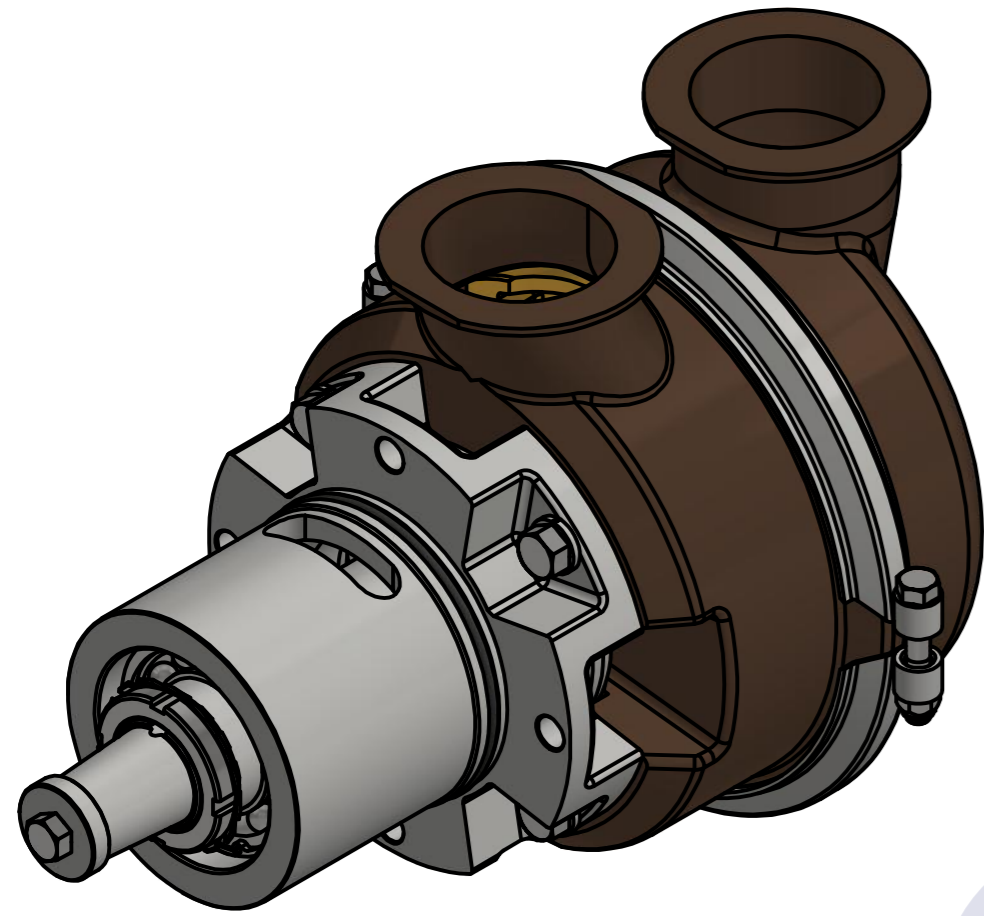

부품 리스트					
항목	수량	부품번호	주제	재질	설명
1	1	PUA0121	PUMP ASSY		JPR-CT3508

Drawing by	Checked by	Approved by - date	Model Name	Date	Scale
M.J.KANG	C.I, JEON		JPR-C3508	2020-03-10	1 : 1
			PUMP ASSY		
			PART NUMBER	Edition	Sheet
			PUA0121(0)	0	A2

The Only One

JMP CORPORATION

Drawing by	Checked by	Approved by - date	Model Name	Date	Scale
강 명진	C.I. JEON		JPR-CT3508	2020-05-26	1 : 1
			PUMP PARTS VIEW		
			PUA0121(0)	0	A1

품번	PUA0121
품명	JPR-CT3508

A: MAJOR KIT B: M-SEAL KIT C: M-SEAL SET D: PORT PIECE E: IMPELLER F: CLAMP(L) G: CLAMP(S)

No.	QTY	PART NUMBER	PART NAME	A (JSK0125)	B (JMK0002)	C (MCSSET0009)	D (PORT001G)	E (SHA0048G)	F (JIMP0063)	F (CLP0100)	G (CLP0101)
1	1	BER0037	BEARING	X							
2	1	BER0038	BEARING	X							
3	1	BOL0058	FLAT WASHER	X							
4	1	BOL0076	LOCK NUT	X				X			
5	4	BOL0082	HEX BOLT								
6	4	BOL0083	\$SPRING WASHER								
7	1	BOL0097	COTTER PIN	X	X						
8	1	BOL0110	SLOTTED NUT	X							
9	1	BOL0111	LOCK WASHER	X							
10	1	BOL0112	FLAT WASHER	X							
11	1	BOL0113	HEX BOLT	X							
12	6	BOL0114	HEX BOLT							X (2)	X (2)
13	6	BOL0115	NUT							X (2)	X (2)
14	2	CLP0001	CLAMP							X	
15	4	CLP0002	CLAMP								X (2)
16	1	IMP0063	IMPELLER	X					X		
17	1	KEY0017	KEY	X				X			
18	1	MCS0017	CARBON	X	X	X					
19	1	MCS0023	CERAMIC	X	X	X					
20	1	NIP0008	PLUG	X							
21	2	ORG0023	O-RING	X			X (1)				
22	1	ORG0024	O-RING	X							
23	1	ORG0029	O-RING	X	X						
24	1	PBC0108	PUMP CASING / BER								
25	1	PBC0110	PUMP CASING / IMP								
26	1	PBC0111	PUMP CASING / IMP								
27	2	PORT001	Port Piece	X			X (1)				
28	1	RET0020	RETAINER	X	X						
29	1	RIG0001	DISTANCE RING	X							
30	1	SHA0048	SHAFT	X				X			
31	1	SNP0016	SNAP-RING	X							
32	1	SNP0018	SNAP-RING	X							
33	1	SPC0003	SPACER	X	X						
34	1	SPC0005	SPACER	X							
35	1	SPC0006	SPACER	X							
36	1	SPC0007	SHIM	X							
37	1	SPC0008	SHIM	X							