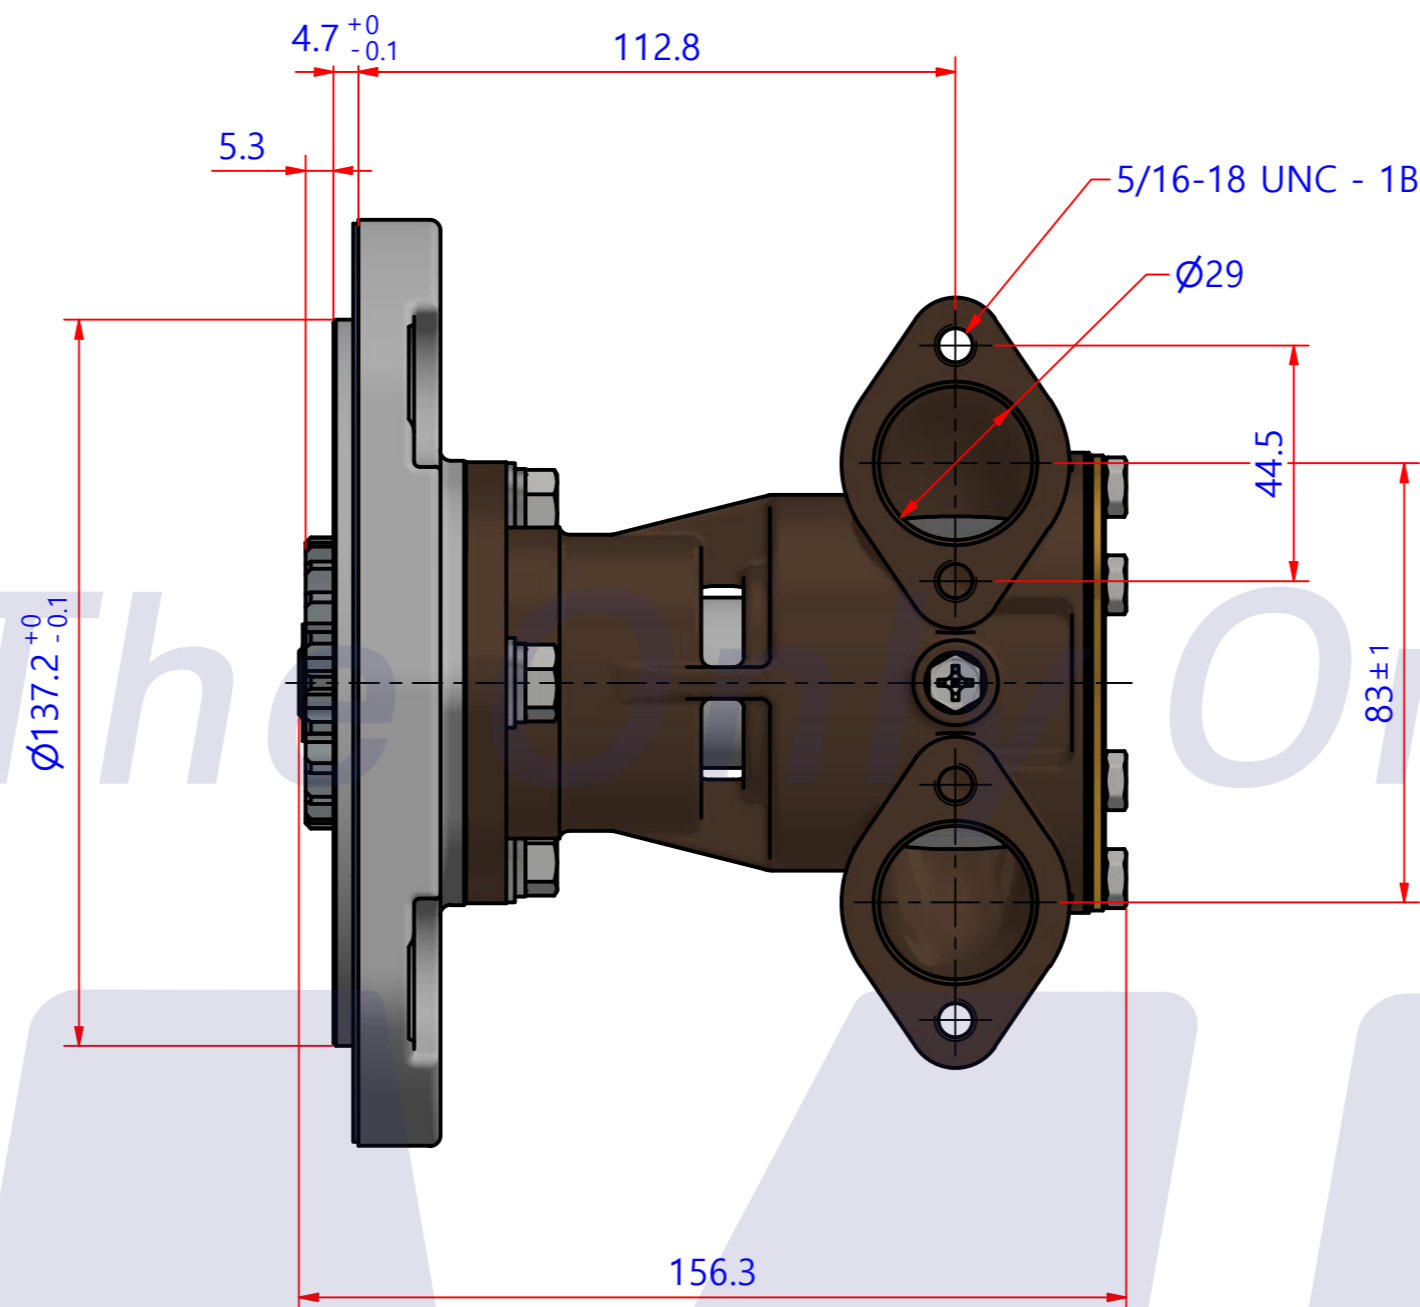

부품 리스트					
항목	수량	부품번호	주제	재질	설명
1	1	PUA003101	PUMP ASSY		JPR-G6000F

Drawing by <b>C.H HWANG</b>	Checked by C.I, JEON	Approved by - date	Model Name JPR-G6000F	Date 2020-08-26	Scale 0.7:1
		<b>PUMP ASSY</b>			Sheet A2
		PART NUMBER PUA003101(0)	Edition 0		

PART LIST					
No.	QTY	PART NUMBER	PART NAME	MAT	DESCRIPTION
1	1	PUA003101	PUMP ASSY		JPR-G6000F

Drawing by 강 명진	Checked by Y.D. JEON	Approved by - date	Model Name JPR-G6000F	Date 2014-02-24	Scale 1 : 1
			<b>PUMP PART'S VIEW</b>		
			PART NUMBER PUA003101(0)	Edition 0	Sheet A2

품 번	PUA003101
품 명	JPR-G6000F

A: MAJOR KIT B: MINOR KIT C: CAM SET D: M-SEAL SET E: IMPELLER KIT

No.	QTY	PART NUMBER	PART NAME	A (JSK002301)	B (JSM0028)	C (CAMSET000301)	D (MCSSET0008)	E (JIKJMP027)
1	1	BER0015	BEARING	X				
2	1	BOL0019	NUT					
3	3	BOL0036	SPRING WASHER					
4	1	BOL004901	SPRING WASHER					
5	3	BOL0066	FLAT WASHER					
6	7	BOL0080	HEX SCREW	X	X	X (1)		
7	3	BOL0127	HEX BOLT					
8	1	BOL0129	FLAT WASHER					
9	1	CAM000301	CAM	X	X	X		
10	1	COV001301	COVER	X	X			
11	1	GAK0009	FIBER GASKET	X	X	X		
12	1	GAK0016	GASKET	X	X			X
13	1	GAK0029	GASKET	X				
14	1	GEA0008	GEAR					
15	1	IMP0046	RUBBER IMPELLER	X	X			X
16	1	KEY0010	KEY	X				
17	1	MCS0013	CERAMIC	X	X		X	
18	1	MCS0016	CARBON	X	X		X	
19	1	PBC003701	PUMP CASING					
20	1	PBC0116	PUMP ADAPTER					
21	1	RET0005	RETAINER	X				
22	1	SHA002201	SHAFT	X				
23	1	SNP0010	SNAP-RING	X				
24	1	WER0001	WEAR PLATE	X	X			