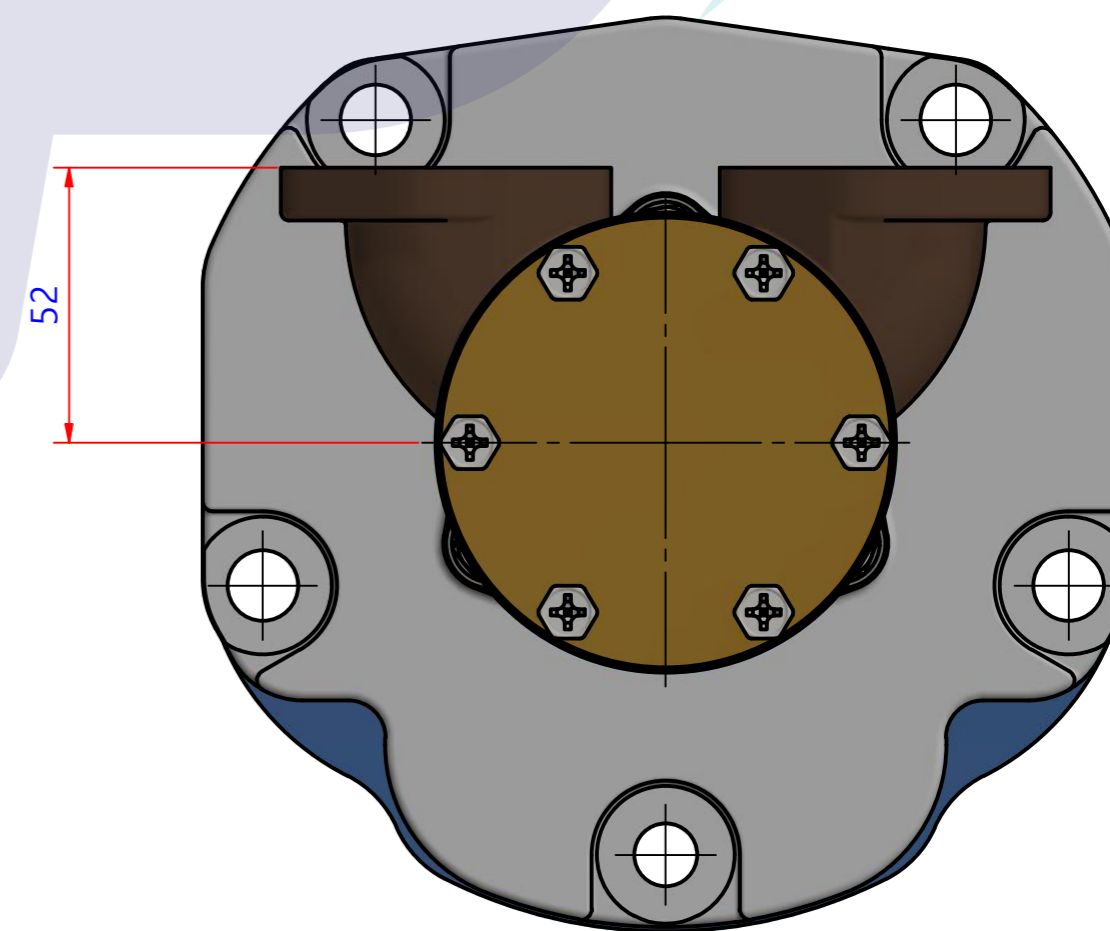

부품 리스트					
항목	수량	부품번호	주제	재질	설명
1	1	PUA003101	PUMP ASSY		JPR-G6000F

Drawing by <b>C.H HWANG</b>	Checked by C.I, JEON	Approved by - date	Model Name JPR-G6000F	Date 2020-08-26	Scale 0.7:1
		<b>PUMP ASSY</b>			Sheet A2
		PART NUMBER PUA003101(0)	Edition 0		

PART LIST					
No.	QTY	PART NUMBER	PART NAME	MAT	DESCRIPTION
1	1	PUA003101	PUMP ASSY		JPR-G6000F

Drawing by 강 명진	Checked by Y.D. JEON	Approved by - date	Model Name JPR-G6000F	Date 2014-02-24	Scale 1 : 1
			<b>PUMP PART'S VIEW</b>		
			PART NUMBER PUA003101(0)	Edition 0	Sheet A2

품 번	PUA003101
품 명	JPR-G6000F

A: MAJOR KIT B: MINOR KIT C: CAM SET D: M-SEAL SET E: IMPELLER KIT

No.	QTY	PART NUMBER	PART NAME	A (JSK002301)	B (JSM0028)	C (CAMSET000301)	D (MCSSET0008)	E (JIKJMP027)
1	1	BER0015	BEARING	X				
2	1	BOL0019	NUT					
3	3	BOL0036	SPRING WASHER					
4	1	BOL004901	SPRING WASHER					
5	3	BOL0066	FLAT WASHER					
6	7	BOL0080	HEX SCREW	X	X	X (1)		
7	3	BOL0127	HEX BOLT					
8	1	BOL0129	FLAT WASHER					
9	1	CAM000301	CAM	X	X	X		
10	1	COV001301	COVER	X	X			
11	1	GAK0009	FIBER GASKET	X	X	X		
12	1	GAK0016	GASKET	X	X			X
13	1	GAK0029	GASKET	X				
14	1	GEA0008	GEAR					
15	1	IMP0046	RUBBER IMPELLER	X	X			X
16	1	KEY0010	KEY	X				
17	1	MCS0013	CERAMIC	X	X		X	
18	1	MCS0016	CARBON	X	X		X	
19	1	PBC003701	PUMP CASING					
20	1	PBC0116	PUMP ADAPTER					
21	1	RET0005	RETAINER	X				
22	1	SHA002201	SHAFT	X				
23	1	SNP0010	SNAP-RING	X				
24	1	WER0001	WEAR PLATE	X	X			