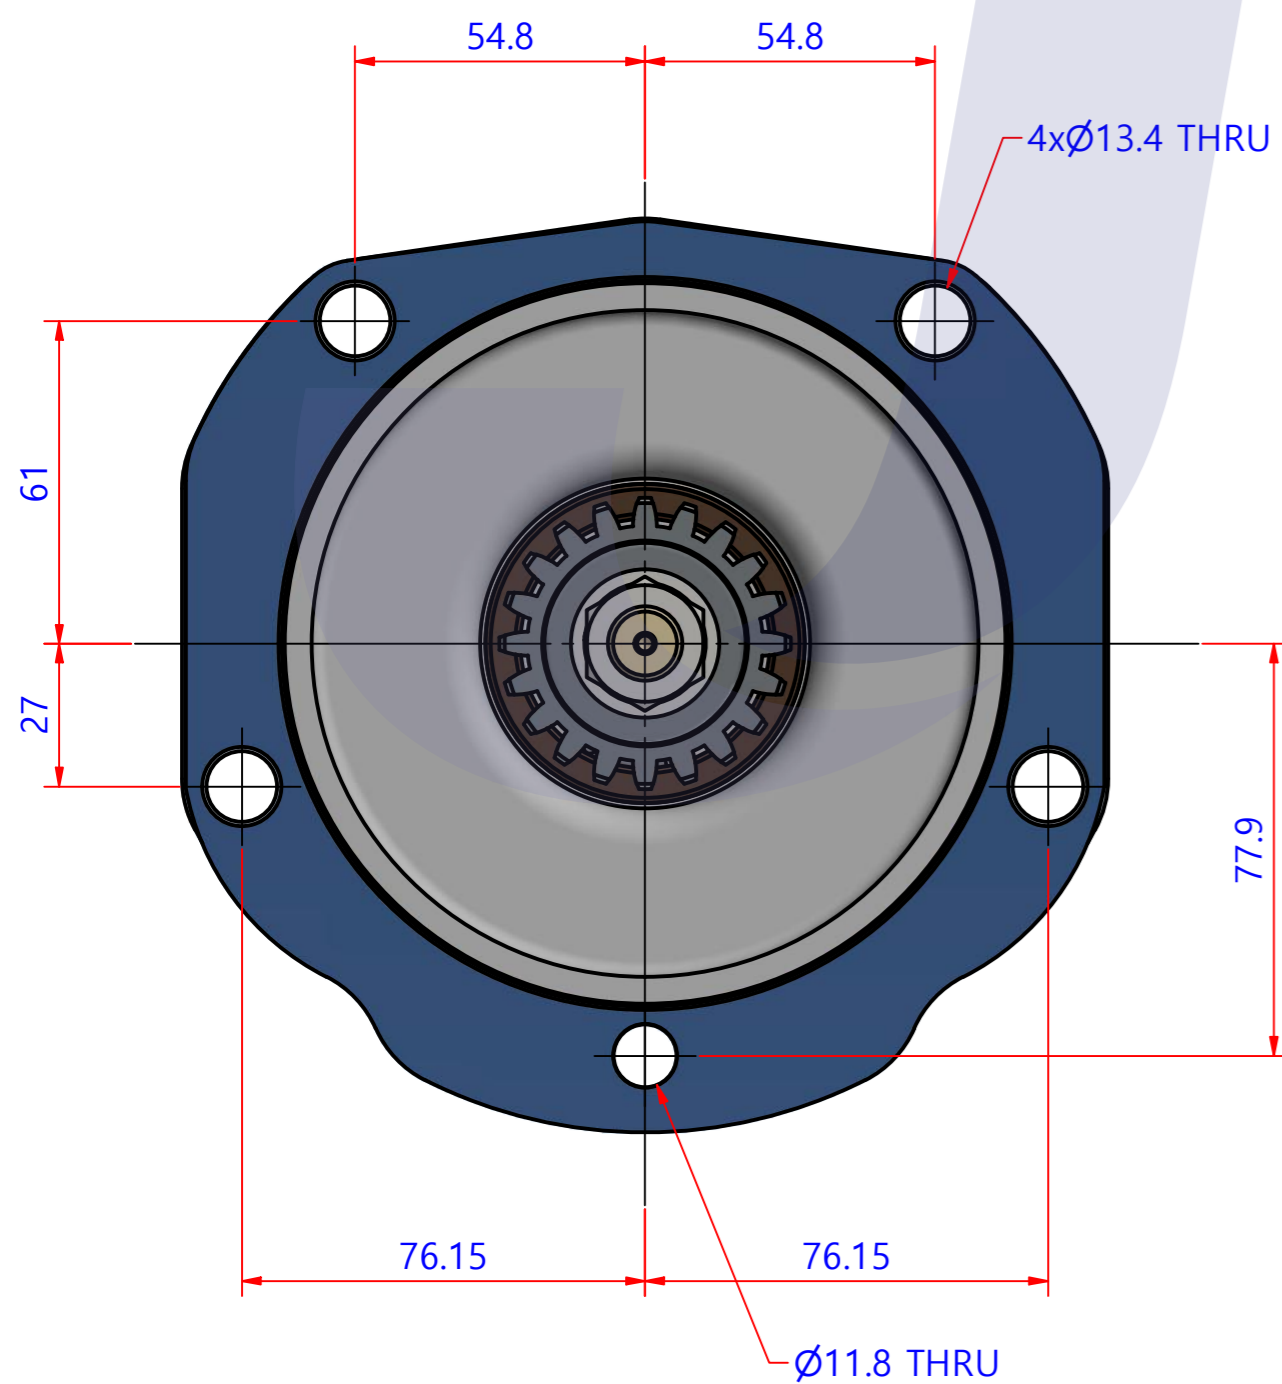

부품 리스트					
항목	수량	부품번호	주제	재질	설명
1	1	PUA003101	PUMP ASSY		JPR-G6000F

Drawing by <b>C.H HWANG</b>	Checked by C.I, JEON	Approved by - date	Model Name JPR-G6000F	Date 2020-08-26	Scale 0.7:1
		<b>PUMP ASSY</b>			Sheet A2
		PART NUMBER PUA003101(0)	Edition 0		

PART LIST					
No.	QTY	PART NUMBER	PART NAME	MAT	DESCRIPTION
1	1	PUA003101	PUMP ASSY		JPR-G6000F

Drawing by 강 명진	Checked by Y.D. JEON	Approved by - date	Model Name JPR-G6000F	Date 2014-02-24	Scale 1 : 1
			<b>PUMP PART'S VIEW</b>		
			PART NUMBER PUA003101(0)	Edition 0	Sheet A2

품 번	PUA003101
품 명	JPR-G6000F

A: MAJOR KIT B: MINOR KIT C: CAM SET D: M-SEAL SET E: IMPELLER KIT

No.	QTY	PART NUMBER	PART NAME	A (JSK002301)	B (JSM0028)	C (CAMSET000301)	D (MCSSET0008)	E (JIKJMP027)
1	1	BER0015	BEARING	X				
2	1	BOL0019	NUT					
3	3	BOL0036	SPRING WASHER					
4	1	BOL004901	SPRING WASHER					
5	3	BOL0066	FLAT WASHER					
6	7	BOL0080	HEX SCREW	X	X	X (1)		
7	3	BOL0127	HEX BOLT					
8	1	BOL0129	FLAT WASHER					
9	1	CAM000301	CAM	X	X	X		
10	1	COV001301	COVER	X	X			
11	1	GAK0009	FIBER GASKET	X	X	X		
12	1	GAK0016	GASKET	X	X			X
13	1	GAK0029	GASKET	X				
14	1	GEA0008	GEAR					
15	1	IMP0046	RUBBER IMPELLER	X	X			X
16	1	KEY0010	KEY	X				
17	1	MCS0013	CERAMIC	X	X		X	
18	1	MCS0016	CARBON	X	X		X	
19	1	PBC003701	PUMP CASING					
20	1	PBC0116	PUMP ADAPTER					
21	1	RET0005	RETAINER	X				
22	1	SHA002201	SHAFT	X				
23	1	SNP0010	SNAP-RING	X				
24	1	WER0001	WEAR PLATE	X	X			