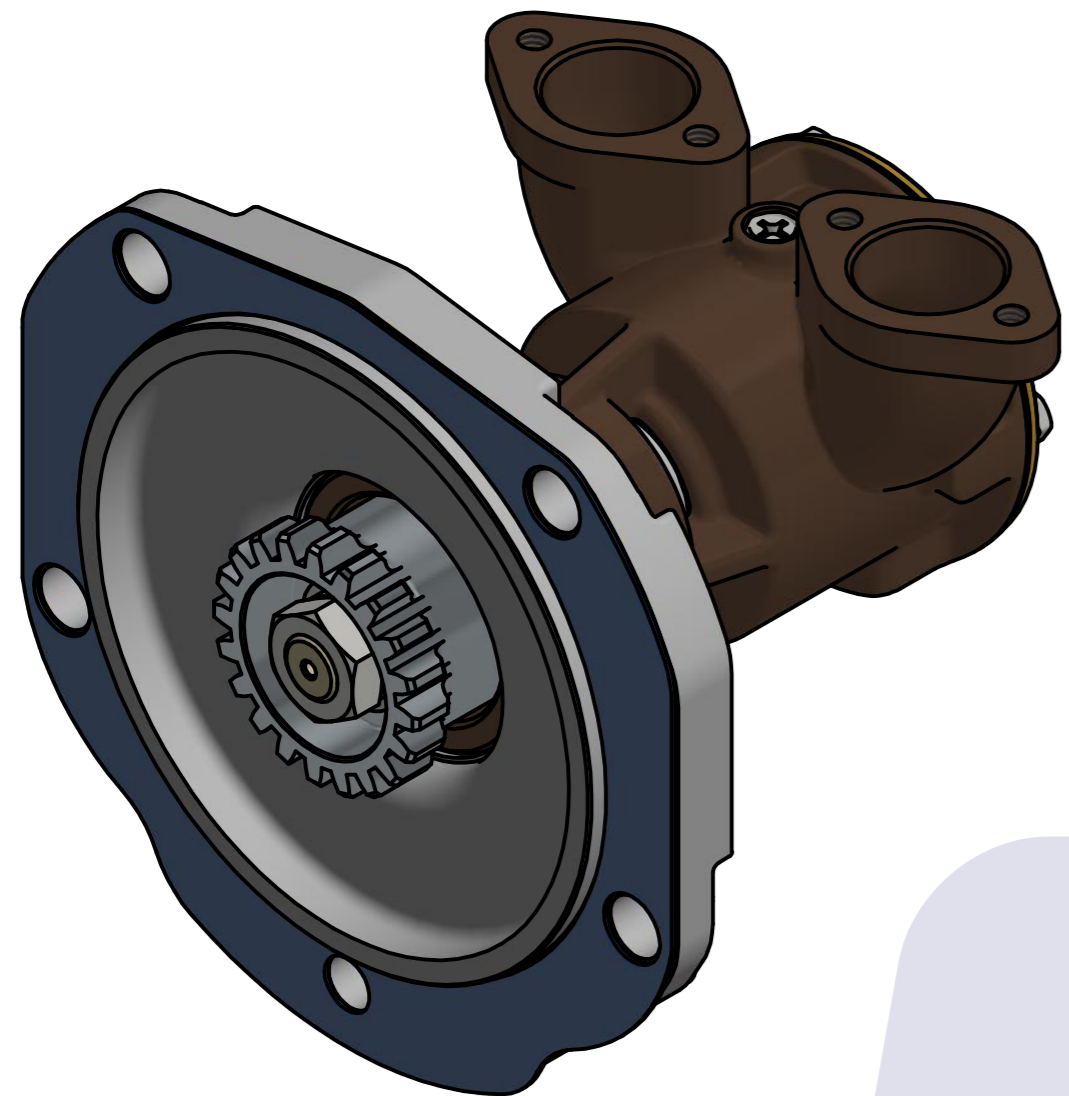

부품 리스트					
항목	수량	부품번호	주제	재질	설명
1	1	PUA003101	PUMP ASSY		JPR-G6000F

Drawing by <b>C.H HWANG</b>	Checked by C.I, JEON	Approved by - date	Model Name JPR-G6000F	Date 2020-08-26	Scale 0.7:1
		<b>PUMP ASSY</b>			Sheet A2
		PART NUMBER PUA003101(0)	Edition 0		

PART LIST					
No.	QTY	PART NUMBER	PART NAME	MAT	DESCRIPTION
1	1	PUA003101	PUMP ASSY		JPR-G6000F

Drawing by 강 명진	Checked by Y.D. JEON	Approved by - date	Model Name JPR-G6000F	Date 2014-02-24	Scale 1 : 1
			<b>PUMP PART'S VIEW</b>		
			PART NUMBER PUA003101(0)	Edition 0	Sheet A2

품 번	PUA003101
품 명	JPR-G6000F

A: MAJOR KIT B: MINOR KIT C: CAM SET D: M-SEAL SET E: IMPELLER KIT

No.	QTY	PART NUMBER	PART NAME	A (JSK002301)	B (JSM0028)	C (CAMSET000301)	D (MCSSET0008)	E (JIKJMP027)
1	1	BER0015	BEARING	X				
2	1	BOL0019	NUT					
3	3	BOL0036	SPRING WASHER					
4	1	BOL004901	SPRING WASHER					
5	3	BOL0066	FLAT WASHER					
6	7	BOL0080	HEX SCREW	X	X	X (1)		
7	3	BOL0127	HEX BOLT					
8	1	BOL0129	FLAT WASHER					
9	1	CAM000301	CAM	X	X	X		
10	1	COV001301	COVER	X	X			
11	1	GAK0009	FIBER GASKET	X	X	X		
12	1	GAK0016	GASKET	X	X			X
13	1	GAK0029	GASKET	X				
14	1	GEA0008	GEAR					
15	1	IMP0046	RUBBER IMPELLER	X	X			X
16	1	KEY0010	KEY	X				
17	1	MCS0013	CERAMIC	X	X		X	
18	1	MCS0016	CARBON	X	X		X	
19	1	PBC003701	PUMP CASING					
20	1	PBC0116	PUMP ADAPTER					
21	1	RET0005	RETAINER	X				
22	1	SHA002201	SHAFT	X				
23	1	SNP0010	SNAP-RING	X				
24	1	WER0001	WEAR PLATE	X	X			