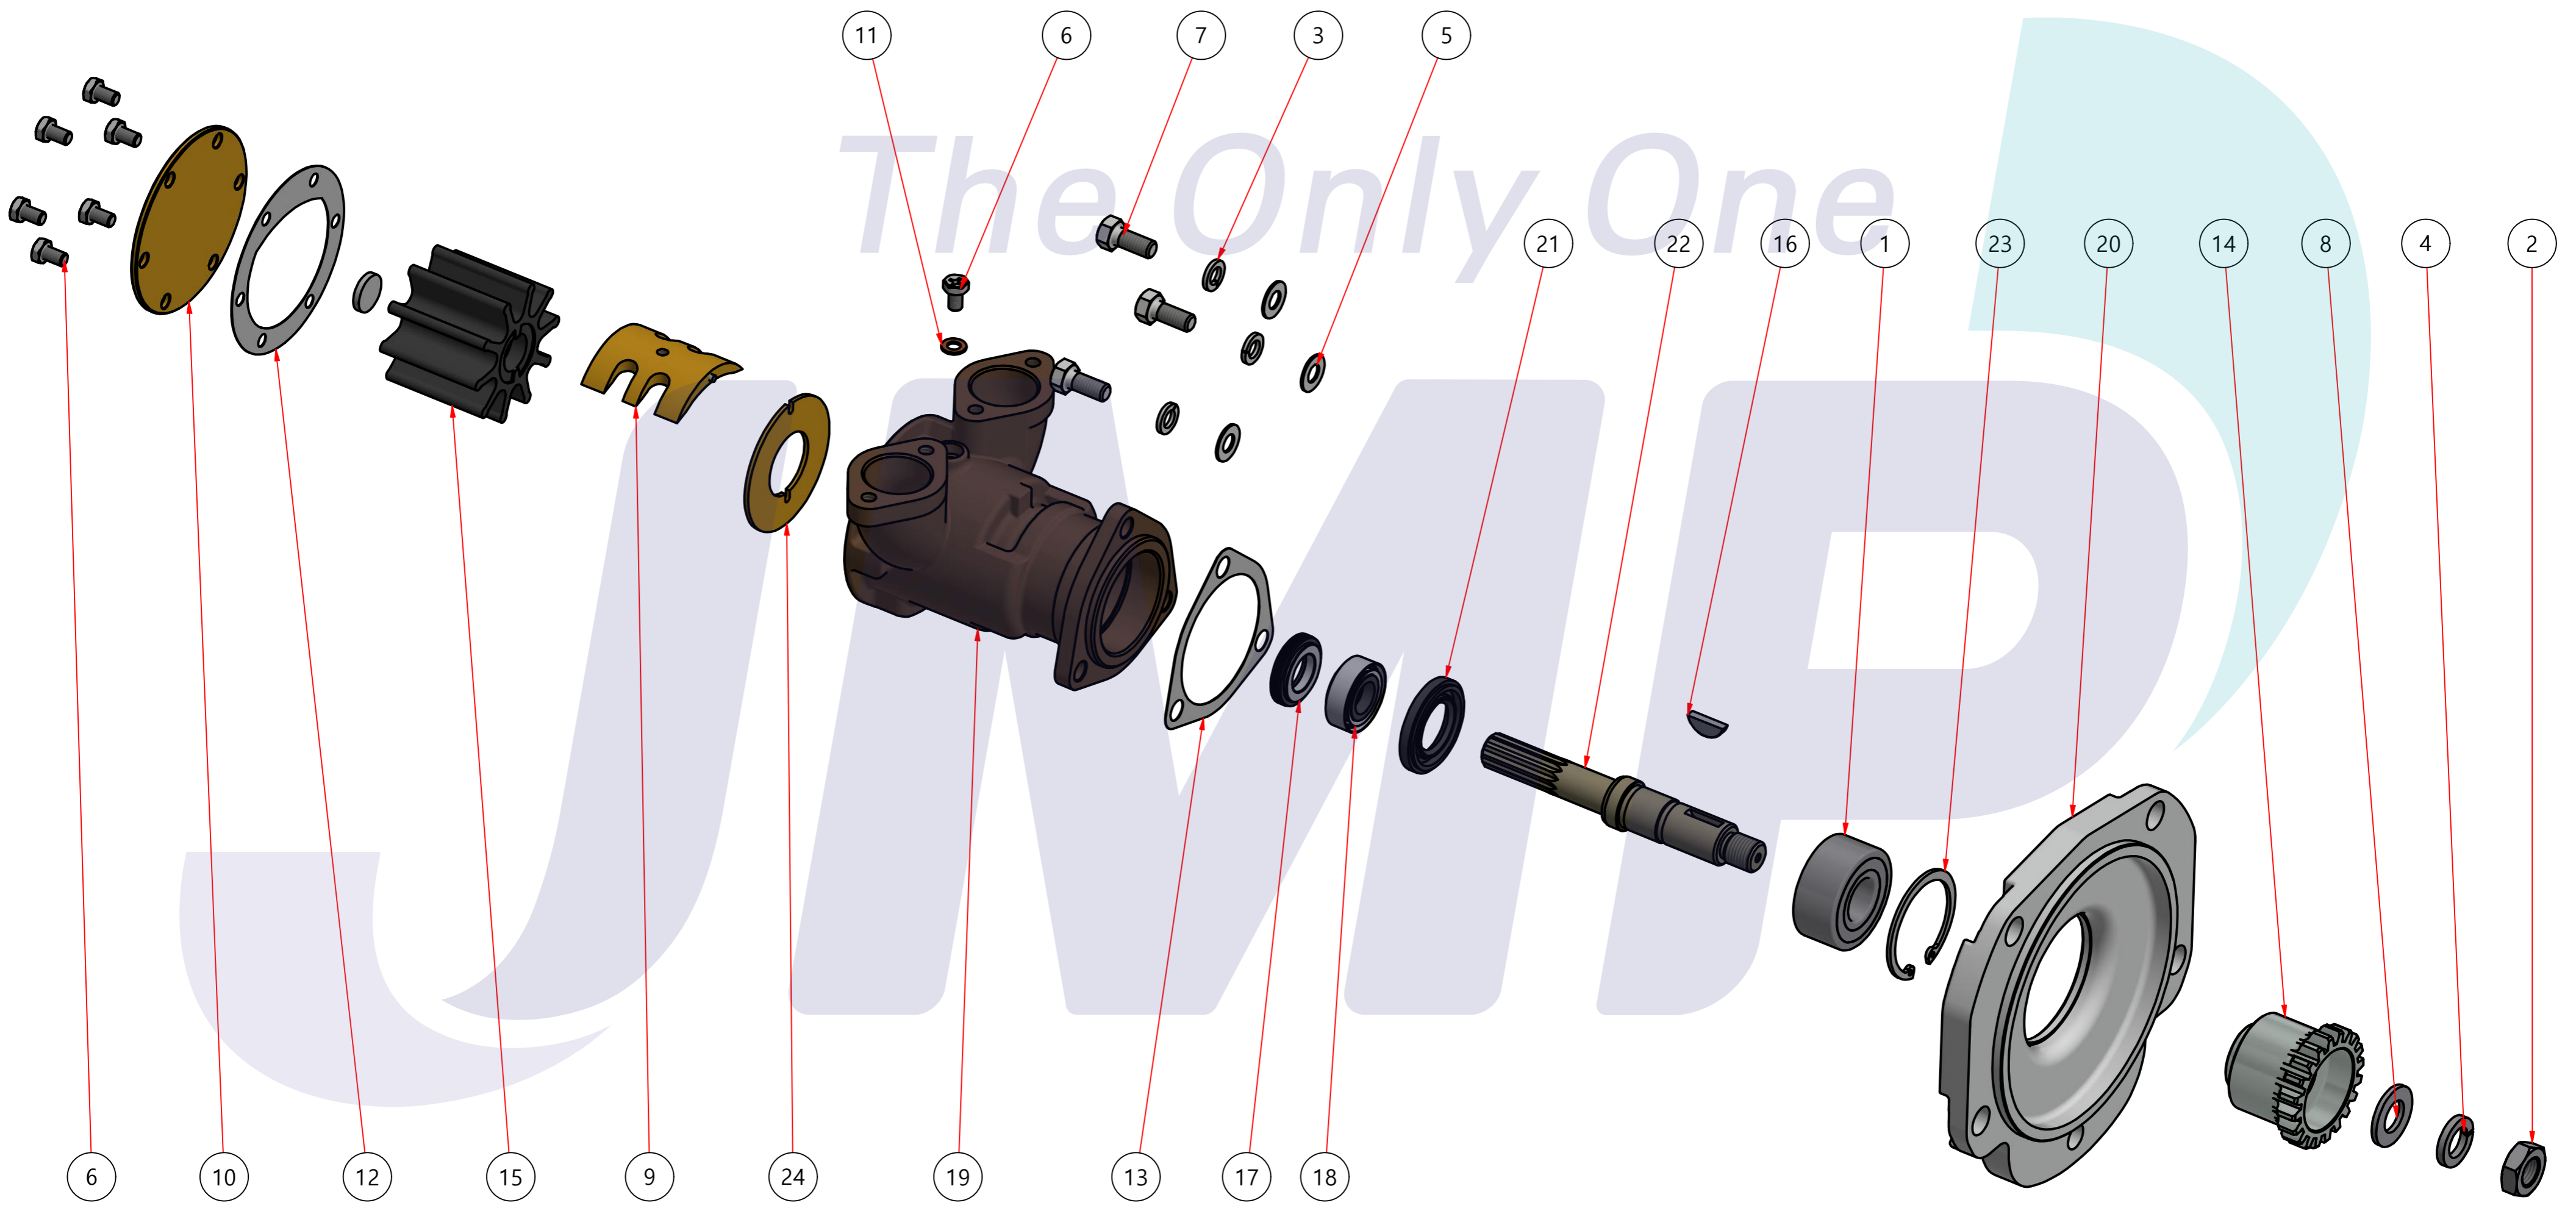

부품 리스트					
항목	수량	부품번호	주제	재질	설명
1	1	PUA003101	PUMP ASSY		JPR-G6000F

Drawing by <b>C.H HWANG</b>	Checked by C.I, JEON	Approved by - date	Model Name JPR-G6000F	Date 2020-08-26	Scale 0.7:1
		<b>PUMP ASSY</b>			Sheet A2
		PART NUMBER PUA003101(0)	Edition 0		

PART LIST					
No.	QTY	PART NUMBER	PART NAME	MAT	DESCRIPTION
1	1	PUA003101	PUMP ASSY		JPR-G6000F

Drawing by 강 명진	Checked by Y.D. JEON	Approved by - date	Model Name JPR-G6000F	Date 2014-02-24	Scale 1 : 1
			<b>PUMP PART'S VIEW</b>		
			PART NUMBER PUA003101(0)	Edition 0	Sheet A2

품 번	PUA003101
품 명	JPR-G6000F

A: MAJOR KIT B: MINOR KIT C: CAM SET D: M-SEAL SET E: IMPELLER KIT

No.	QTY	PART NUMBER	PART NAME	A (JSK002301)	B (JSM0028)	C (CAMSET000301)	D (MCSSET0008)	E (JIKJMP027)
1	1	BER0015	BEARING	X				
2	1	BOL0019	NUT					
3	3	BOL0036	SPRING WASHER					
4	1	BOL004901	SPRING WASHER					
5	3	BOL0066	FLAT WASHER					
6	7	BOL0080	HEX SCREW	X	X	X (1)		
7	3	BOL0127	HEX BOLT					
8	1	BOL0129	FLAT WASHER					
9	1	CAM000301	CAM	X	X	X		
10	1	COV001301	COVER	X	X			
11	1	GAK0009	FIBER GASKET	X	X	X		
12	1	GAK0016	GASKET	X	X			X
13	1	GAK0029	GASKET	X				
14	1	GEA0008	GEAR					
15	1	IMP0046	RUBBER IMPELLER	X	X			X
16	1	KEY0010	KEY	X				
17	1	MCS0013	CERAMIC	X	X		X	
18	1	MCS0016	CARBON	X	X		X	
19	1	PBC003701	PUMP CASING					
20	1	PBC0116	PUMP ADAPTER					
21	1	RET0005	RETAINER	X				
22	1	SHA002201	SHAFT	X				
23	1	SNP0010	SNAP-RING	X				
24	1	WER0001	WEAR PLATE	X	X			