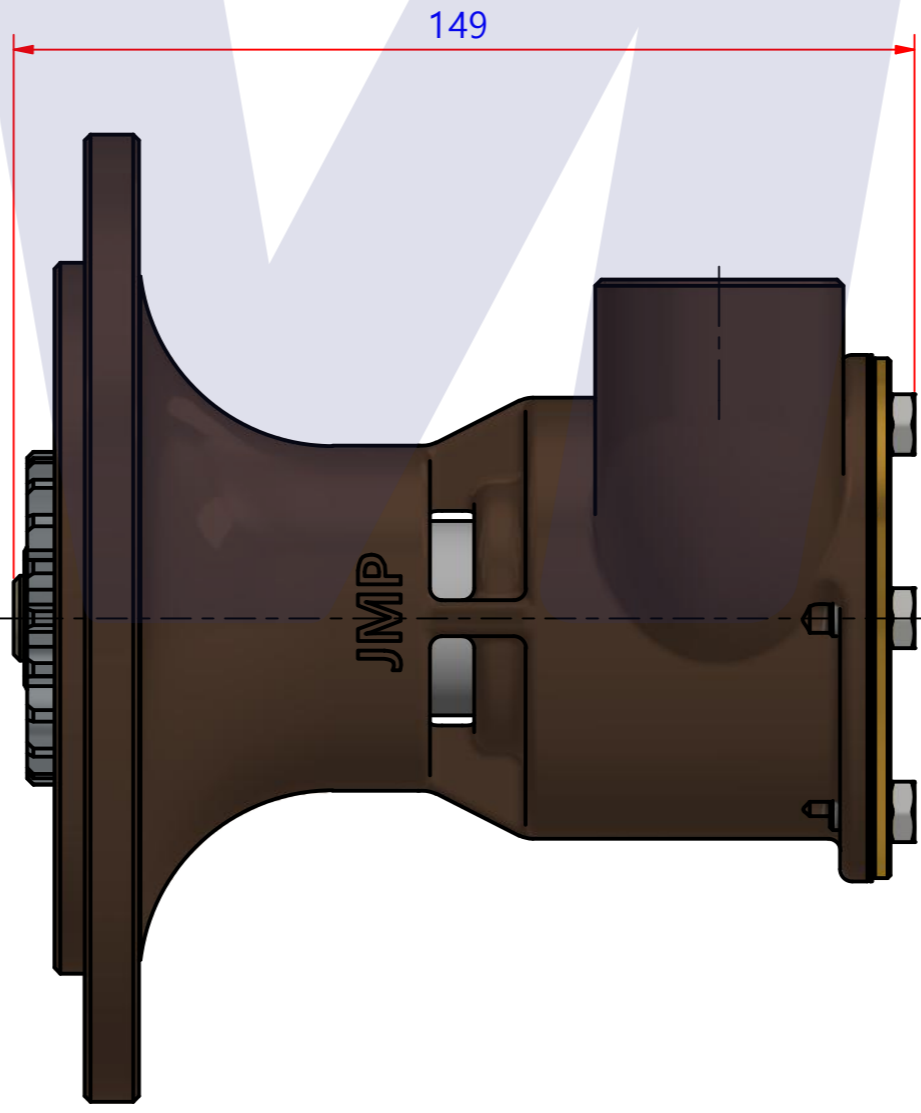

부품 리스트					
항목	수량	부품번호	주제	재질	설명
1	1	PUA003201	PUMP ASSY		JPR-G6010F

Drawing by	Checked by	Approved by - date	Model Name	Date	Scale
	Y.D. JEON		JPR-G6010F	2012-07-12	1:1
			PUMP ASSY		
			PART NUMBER	Edition	Sheet
			PUA003201(0)	0	A2

PART LIST					
No.	QTY	PART NUMBER	PART NAME	MAT	DESCRIPTION
1	1	PUA003201	PUMP ASSY		JPR-G6010F

Drawing by	Checked by	Approved by - date	Model Name	Date	Scale
강 명진	Y.D. JEON		JPR-G6010F	2013-09-26	1 : 1
			PUMP ASSY		
			PART NUMBER	Edition	Sheet
			PUA003201(0)	0	A2

품 번	PUA003201
품 명	JPR-G6010F

A: MAJOR KIT B: MINOR KIT C: CAM SET D: M-SEAL SET E: IMPELLER KIT

No.	QTY	PART NUMBER	PART NAME	A (JSK002302)	B (JSM0028)	C (CAMSET000301)	D (MCSSET00008)	E (JIKJMP027)
1	1	BER0015	BEARING	X				
2	1	BOL0019	NUT					
3	1	BOL004901	SPRING WASHER					
4	7	BOL0080	HEX SCREW	X	X	X (1)		
5	1	BOL0129	FLAT WASHER					
6	1	CAM000301	CAM	X	X	X		
7	1	COV001301	COVER	X	X			
8	1	GAK0009	FIBER GASKET	X	X	X		
9	1	GAK0016	GASKET	X	X			X
10	1	GEA0017	GEAR					
11	1	IMP0046	RUBBER IMPELLER	X	X			X
12	1	KEY0010	KEY	X				
13	1	MCS0013	CERAMIC	X	X		X	
14	1	MCS0016	CARBON	X	X		X	
15	1	PBC003801	PUMP CASING					
16	1	RET0005	RETAINER	X				
17	1	SHA002202	SHAFT	X				
18	1	SNP0010	SNAP-RING	X				
19	1	WER0001	WEAR PLATE	X	X			