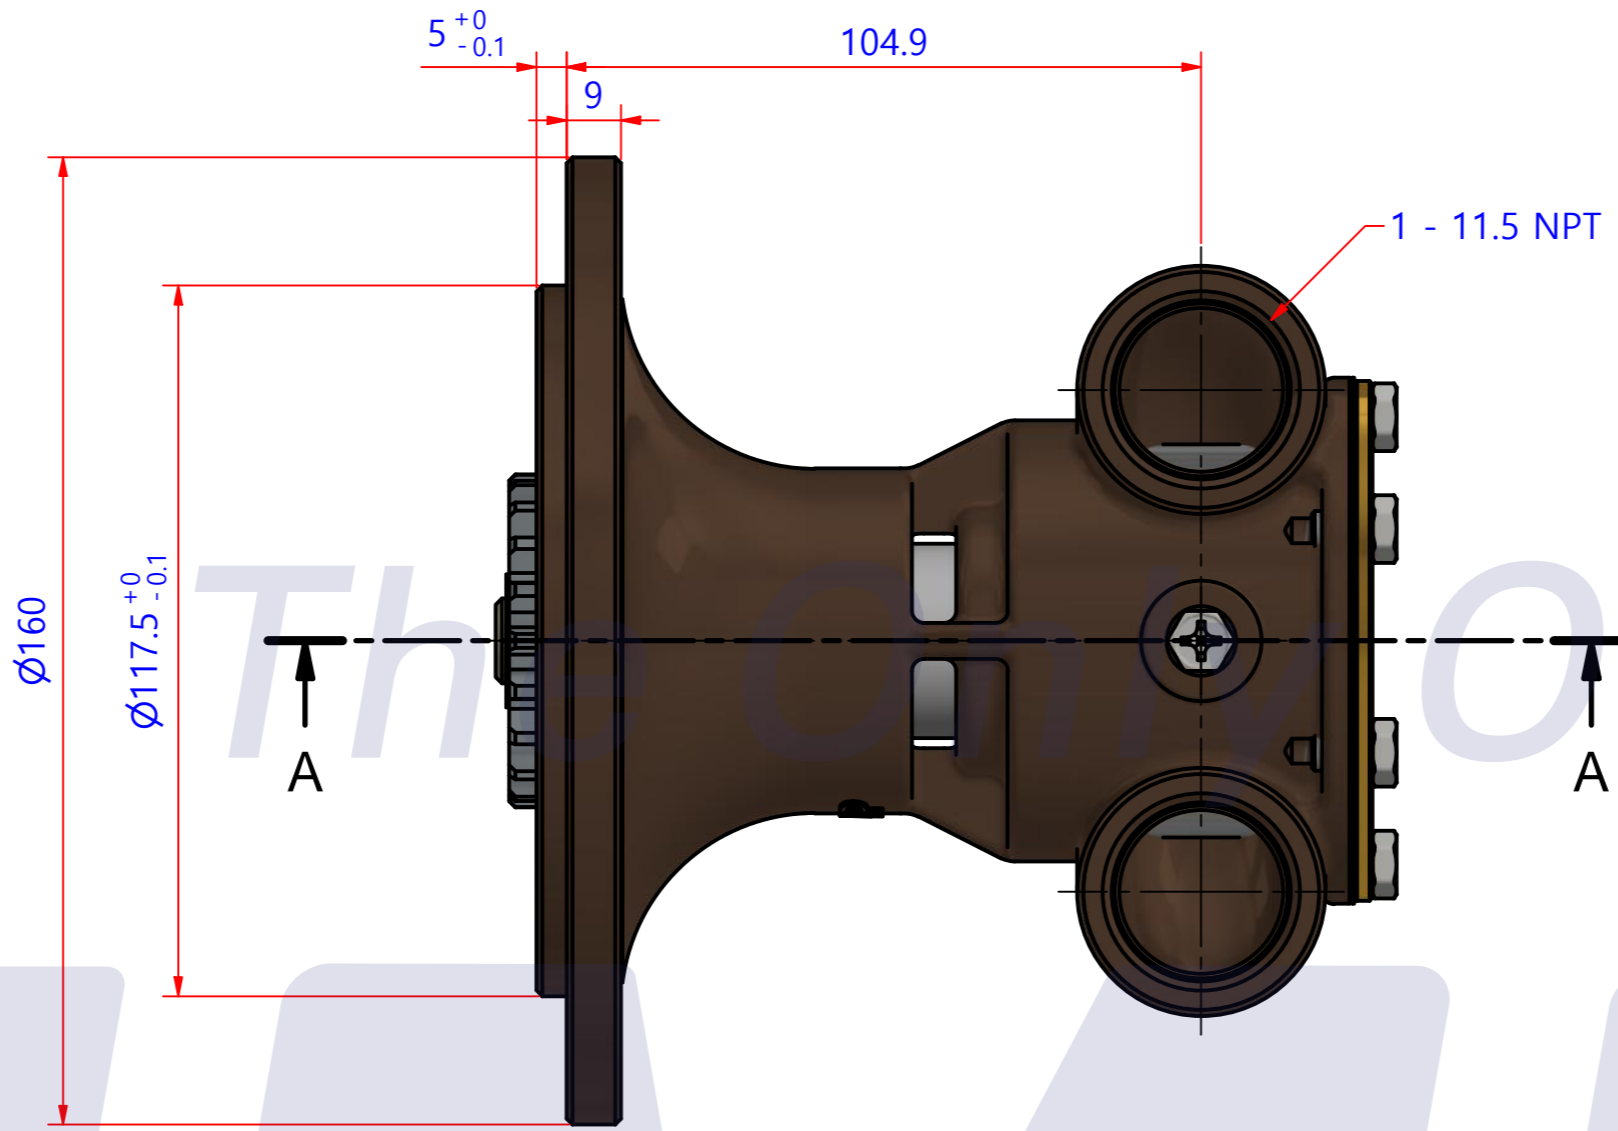

부품 리스트					
항목	수량	부품번호	주제	재질	설명
1	1	PUA003201	PUMP ASSY		JPR-G6010F

Drawing by	Checked by	Approved by - date	Model Name	Date	Scale
	Y.D. JEON		JPR-G6010F	2012-07-12	1:1
			PUMP ASSY		
			PART NUMBER	Edition	Sheet
			PUA003201(0)	0	A2

PART LIST					
No.	QTY	PART NUMBER	PART NAME	MAT	DESCRIPTION
1	1	PUA003201	PUMP ASSY		JPR-G6010F

Drawing by	Checked by	Approved by - date	Model Name	Date	Scale
강 명진	Y.D. JEON		JPR-G6010F	2013-09-26	1 : 1
			PUMP ASSY		
			PART NUMBER	Edition	Sheet
			PUA003201(0)	0	A2

품 번	PUA003201
품 명	JPR-G6010F

A: MAJOR KIT B: MINOR KIT C: CAM SET D: M-SEAL SET E: IMPELLER KIT

No.	QTY	PART NUMBER	PART NAME	A (JSK002302)	B (JSM0028)	C (CAMSET000301)	D (MCSSET00008)	E (JIKJMP027)
1	1	BER0015	BEARING	X				
2	1	BOL0019	NUT					
3	1	BOL004901	SPRING WASHER					
4	7	BOL0080	HEX SCREW	X	X	X (1)		
5	1	BOL0129	FLAT WASHER					
6	1	CAM000301	CAM	X	X	X		
7	1	COV001301	COVER	X	X			
8	1	GAK0009	FIBER GASKET	X	X	X		
9	1	GAK0016	GASKET	X	X			X
10	1	GEA0017	GEAR					
11	1	IMP0046	RUBBER IMPELLER	X	X			X
12	1	KEY0010	KEY	X				
13	1	MCS0013	CERAMIC	X	X		X	
14	1	MCS0016	CARBON	X	X		X	
15	1	PBC003801	PUMP CASING					
16	1	RET0005	RETAINER	X				
17	1	SHA002202	SHAFT	X				
18	1	SNP0010	SNAP-RING	X				
19	1	WER0001	WEAR PLATE	X	X			