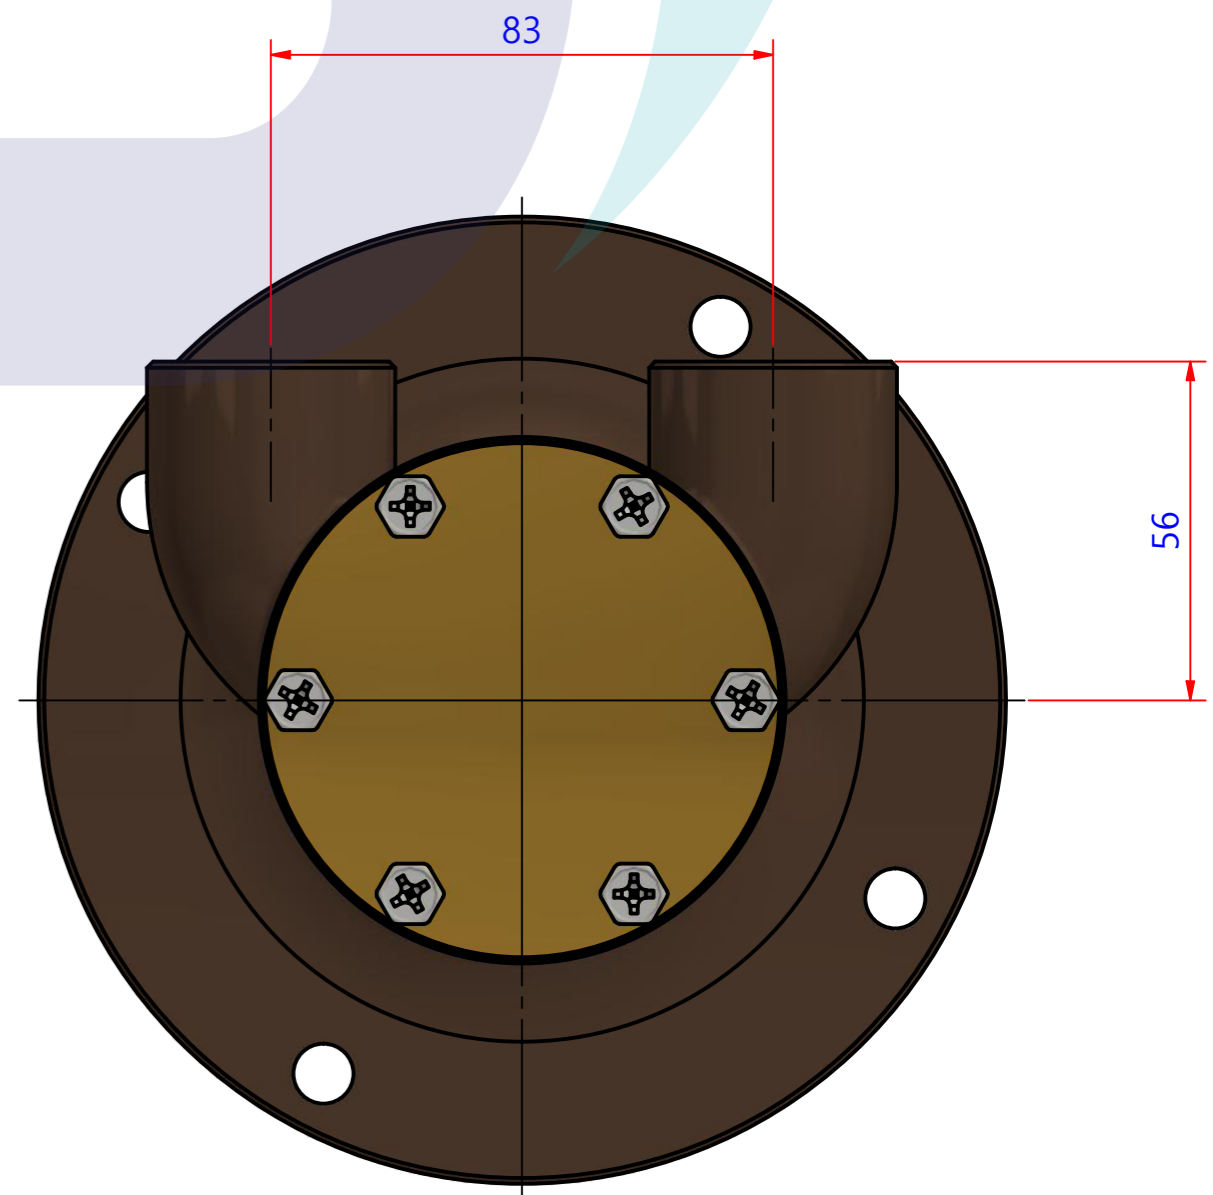

부품 리스트					
항목	수량	부품번호	주제	재질	설명
1	1	PUA003201	PUMP ASSY		JPR-G6010F

Drawing by	Checked by	Approved by - date	Model Name	Date	Scale
	Y.D. JEON		JPR-G6010F	2012-07-12	1:1
			PUMP ASSY		
			PART NUMBER	Edition	Sheet
			PUA003201(0)	0	A2

PART LIST					
No.	QTY	PART NUMBER	PART NAME	MAT	DESCRIPTION
1	1	PUA003201	PUMP ASSY		JPR-G6010F

Drawing by	Checked by	Approved by - date	Model Name	Date	Scale
강 명진	Y.D. JEON		JPR-G6010F	2013-09-26	1 : 1
			PUMP ASSY		
			PART NUMBER	Edition	Sheet
			PUA003201(0)	0	A2

품 번	PUA003201
품 명	JPR-G6010F

A: MAJOR KIT B: MINOR KIT C: CAM SET D: M-SEAL SET E: IMPELLER KIT

No.	QTY	PART NUMBER	PART NAME	A (JSK002302)	B (JSM0028)	C (CAMSET000301)	D (MCSSET00008)	E (JIKJMP027)
1	1	BER0015	BEARING	X				
2	1	BOL0019	NUT					
3	1	BOL004901	SPRING WASHER					
4	7	BOL0080	HEX SCREW	X	X	X (1)		
5	1	BOL0129	FLAT WASHER					
6	1	CAM000301	CAM	X	X	X		
7	1	COV001301	COVER	X	X			
8	1	GAK0009	FIBER GASKET	X	X	X		
9	1	GAK0016	GASKET	X	X			X
10	1	GEA0017	GEAR					
11	1	IMP0046	RUBBER IMPELLER	X	X			X
12	1	KEY0010	KEY	X				
13	1	MCS0013	CERAMIC	X	X		X	
14	1	MCS0016	CARBON	X	X		X	
15	1	PBC003801	PUMP CASING					
16	1	RET0005	RETAINER	X				
17	1	SHA002202	SHAFT	X				
18	1	SNP0010	SNAP-RING	X				
19	1	WER0001	WEAR PLATE	X	X			