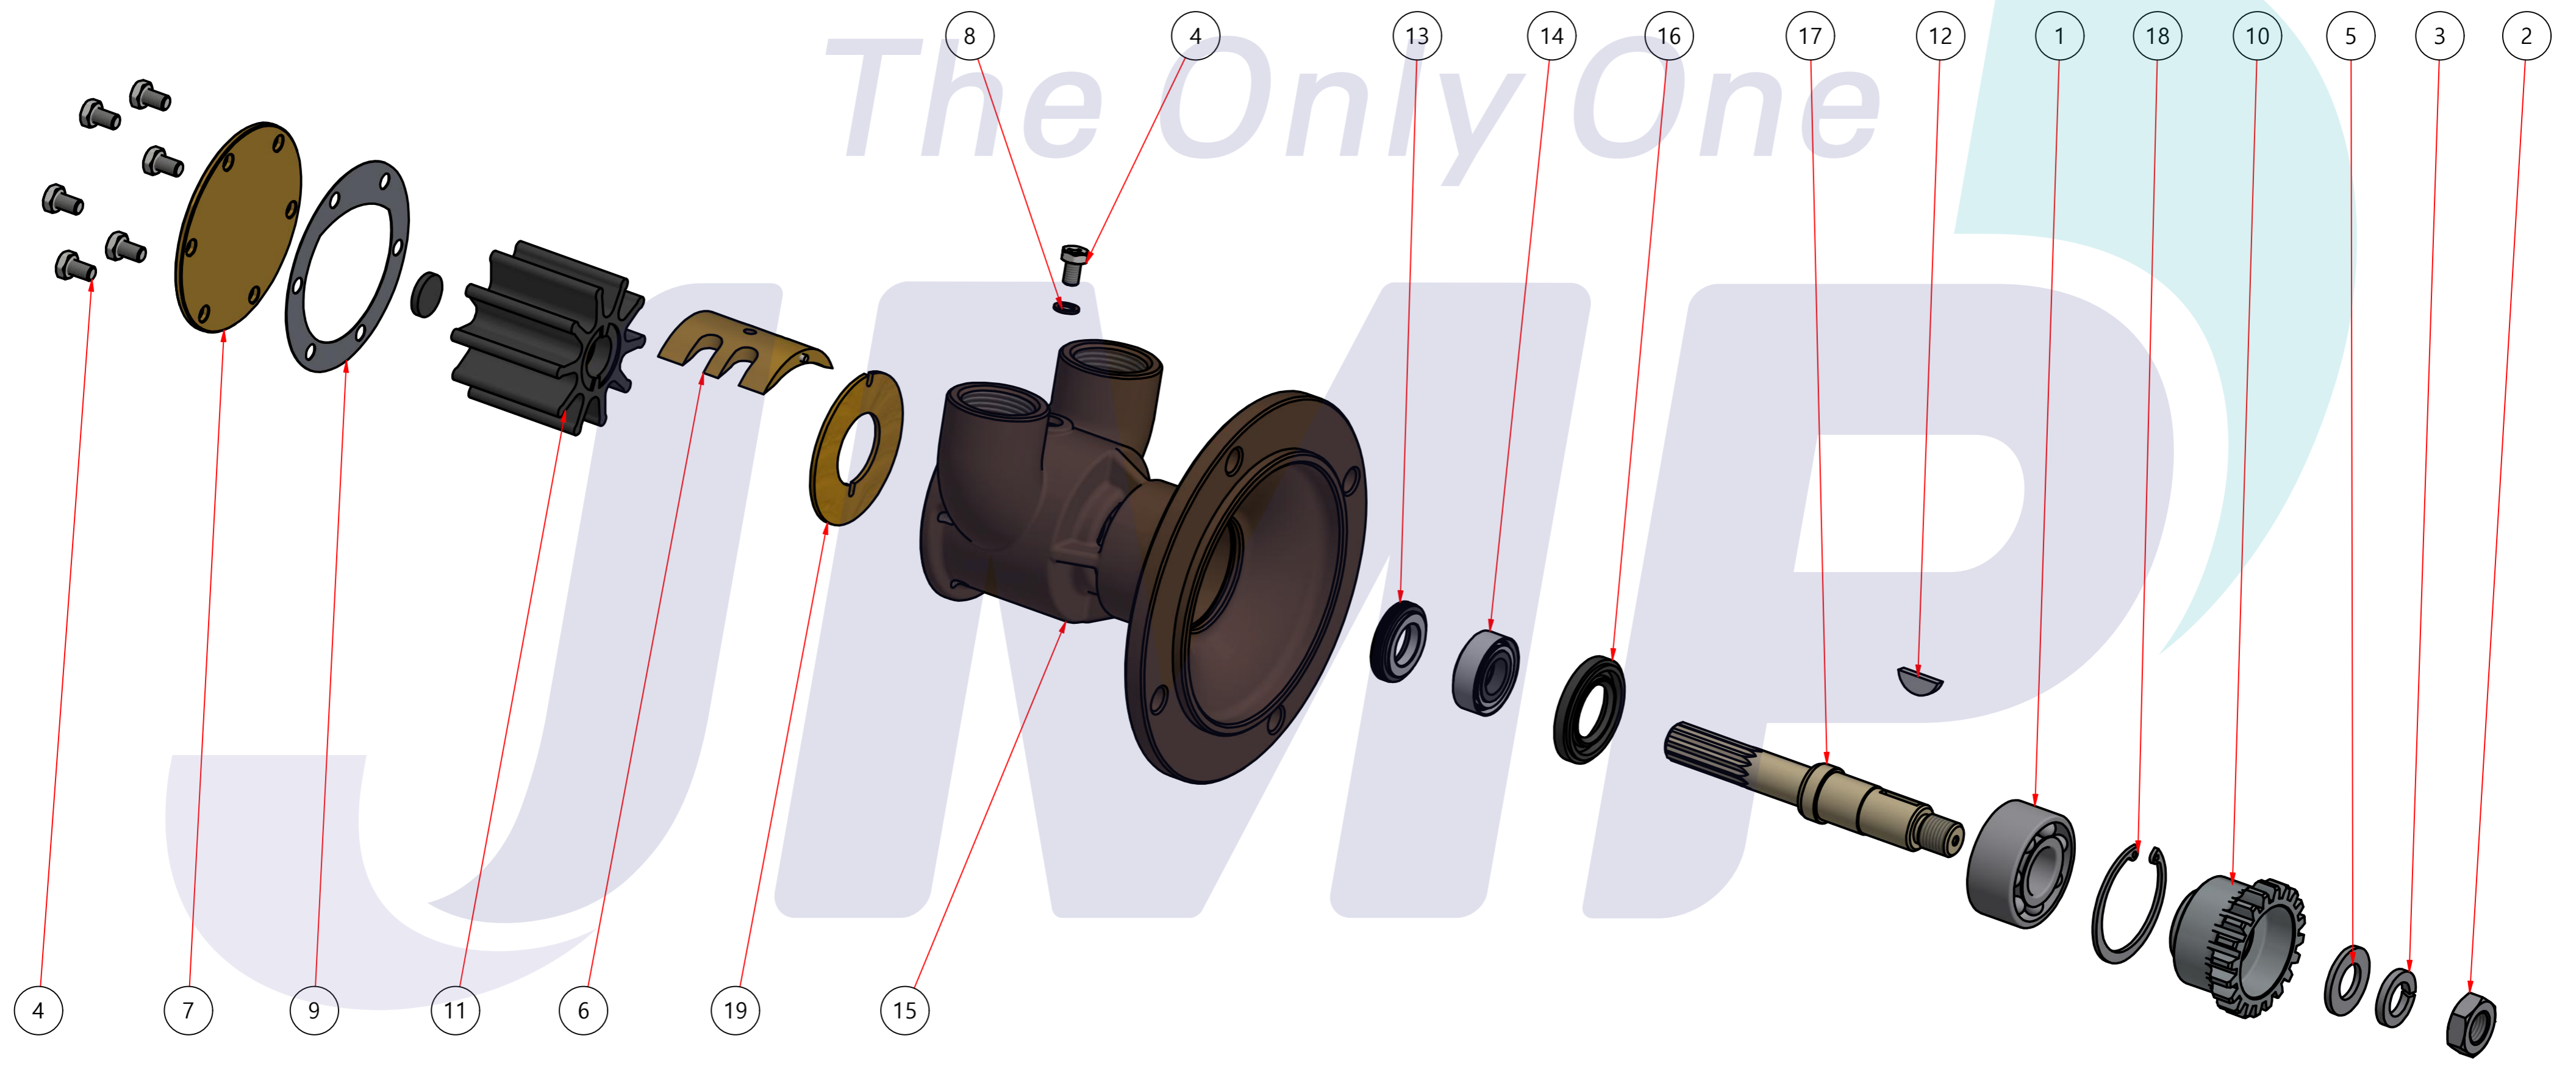

부품 리스트					
항목	수량	부품번호	주제	재질	설명
1	1	PUA003201	PUMP ASSY		JPR-G6010F

Drawing by	Checked by	Approved by - date	Model Name	Date	Scale
	Y.D. JEON		JPR-G6010F	2012-07-12	1:1
			PUMP ASSY		
			PART NUMBER	Edition	Sheet
			PUA003201(0)	0	A2

PART LIST					
No.	QTY	PART NUMBER	PART NAME	MAT	DESCRIPTION
1	1	PUA003201	PUMP ASSY		JPR-G6010F

Drawing by	Checked by	Approved by - date	Model Name	Date	Scale
강 명진	Y.D. JEON		JPR-G6010F	2013-09-26	1 : 1
			PUMP ASSY		
			PART NUMBER	Edition	Sheet
			PUA003201(0)	0	A2

품 번	PUA003201
품 명	JPR-G6010F

A: MAJOR KIT B: MINOR KIT C: CAM SET D: M-SEAL SET E: IMPELLER KIT

No.	QTY	PART NUMBER	PART NAME	A (JSK002302)	B (JSM0028)	C (CAMSET000301)	D (MCSSET00008)	E (JIKJMP027)
1	1	BER0015	BEARING	X				
2	1	BOL0019	NUT					
3	1	BOL004901	SPRING WASHER					
4	7	BOL0080	HEX SCREW	X	X	X (1)		
5	1	BOL0129	FLAT WASHER					
6	1	CAM000301	CAM	X	X	X		
7	1	COV001301	COVER	X	X			
8	1	GAK0009	FIBER GASKET	X	X	X		
9	1	GAK0016	GASKET	X	X			X
10	1	GEA0017	GEAR					
11	1	IMP0046	RUBBER IMPELLER	X	X			X
12	1	KEY0010	KEY	X				
13	1	MCS0013	CERAMIC	X	X		X	
14	1	MCS0016	CARBON	X	X		X	
15	1	PBC003801	PUMP CASING					
16	1	RET0005	RETAINER	X				
17	1	SHA002202	SHAFT	X				
18	1	SNP0010	SNAP-RING	X				
19	1	WER0001	WEAR PLATE	X	X			