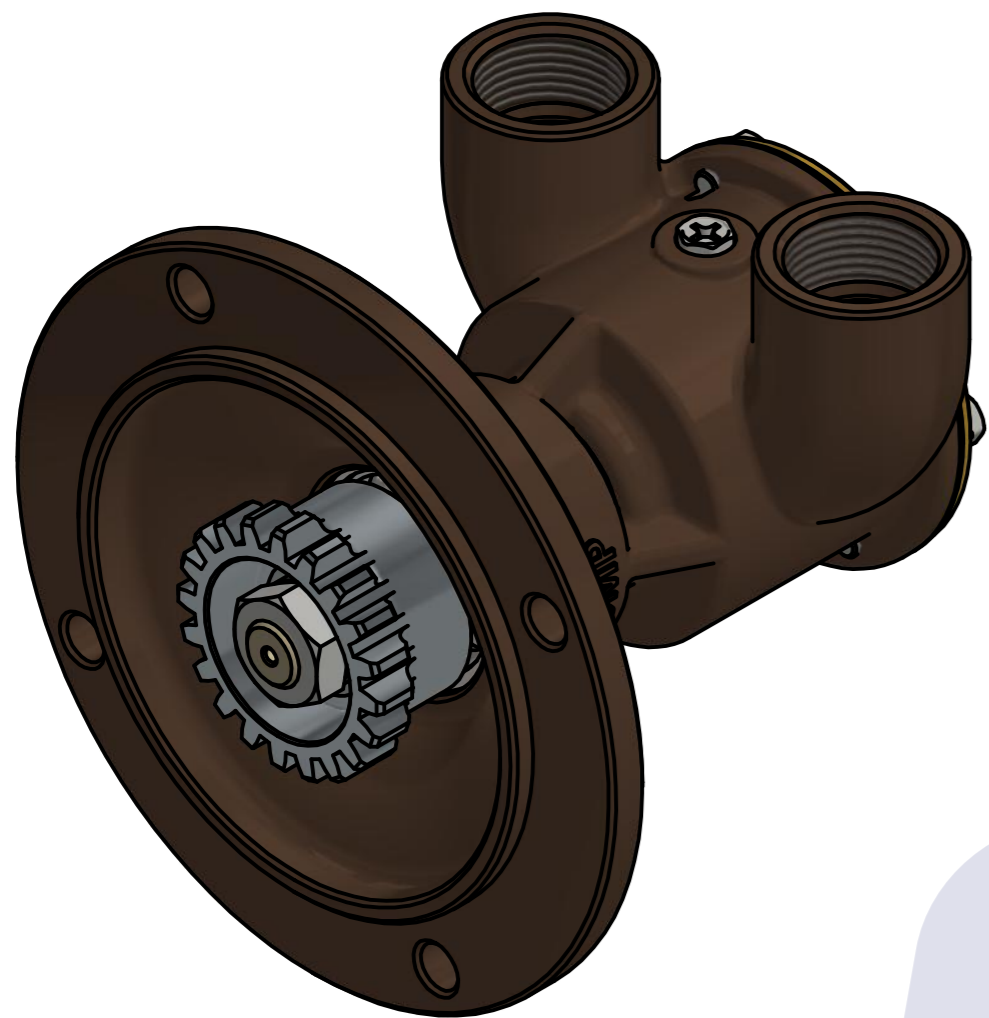

부품 리스트					
항목	수량	부품번호	주제	재질	설명
1	1	PUA003201	PUMP ASSY		JPR-G6010F

Drawing by	Checked by	Approved by - date	Model Name	Date	Scale
	Y.D. JEON		JPR-G6010F	2012-07-12	1:1
			PUMP ASSY		
			PART NUMBER	Edition	Sheet
			PUA003201(0)	0	A2

PART LIST					
No.	QTY	PART NUMBER	PART NAME	MAT	DESCRIPTION
1	1	PUA003201	PUMP ASSY		JPR-G6010F

Drawing by	Checked by	Approved by - date	Model Name	Date	Scale
강 명진	Y.D. JEON		JPR-G6010F	2013-09-26	1 : 1
			PUMP ASSY		
			PART NUMBER	Edition	Sheet
			PUA003201(0)	0	A2

품 번	PUA003201
품 명	JPR-G6010F

A: MAJOR KIT B: MINOR KIT C: CAM SET D: M-SEAL SET E: IMPELLER KIT

No.	QTY	PART NUMBER	PART NAME	A (JSK002302)	B (JSM0028)	C (CAMSET000301)	D (MCSSET00008)	E (JIKJMP027)
1	1	BER0015	BEARING	X				
2	1	BOL0019	NUT					
3	1	BOL004901	SPRING WASHER					
4	7	BOL0080	HEX SCREW	X	X	X (1)		
5	1	BOL0129	FLAT WASHER					
6	1	CAM000301	CAM	X	X	X		
7	1	COV001301	COVER	X	X			
8	1	GAK0009	FIBER GASKET	X	X	X		
9	1	GAK0016	GASKET	X	X			X
10	1	GEA0017	GEAR					
11	1	IMP0046	RUBBER IMPELLER	X	X			X
12	1	KEY0010	KEY	X				
13	1	MCS0013	CERAMIC	X	X		X	
14	1	MCS0016	CARBON	X	X		X	
15	1	PBC003801	PUMP CASING					
16	1	RET0005	RETAINER	X				
17	1	SHA002202	SHAFT	X				
18	1	SNP0010	SNAP-RING	X				
19	1	WER0001	WEAR PLATE	X	X			