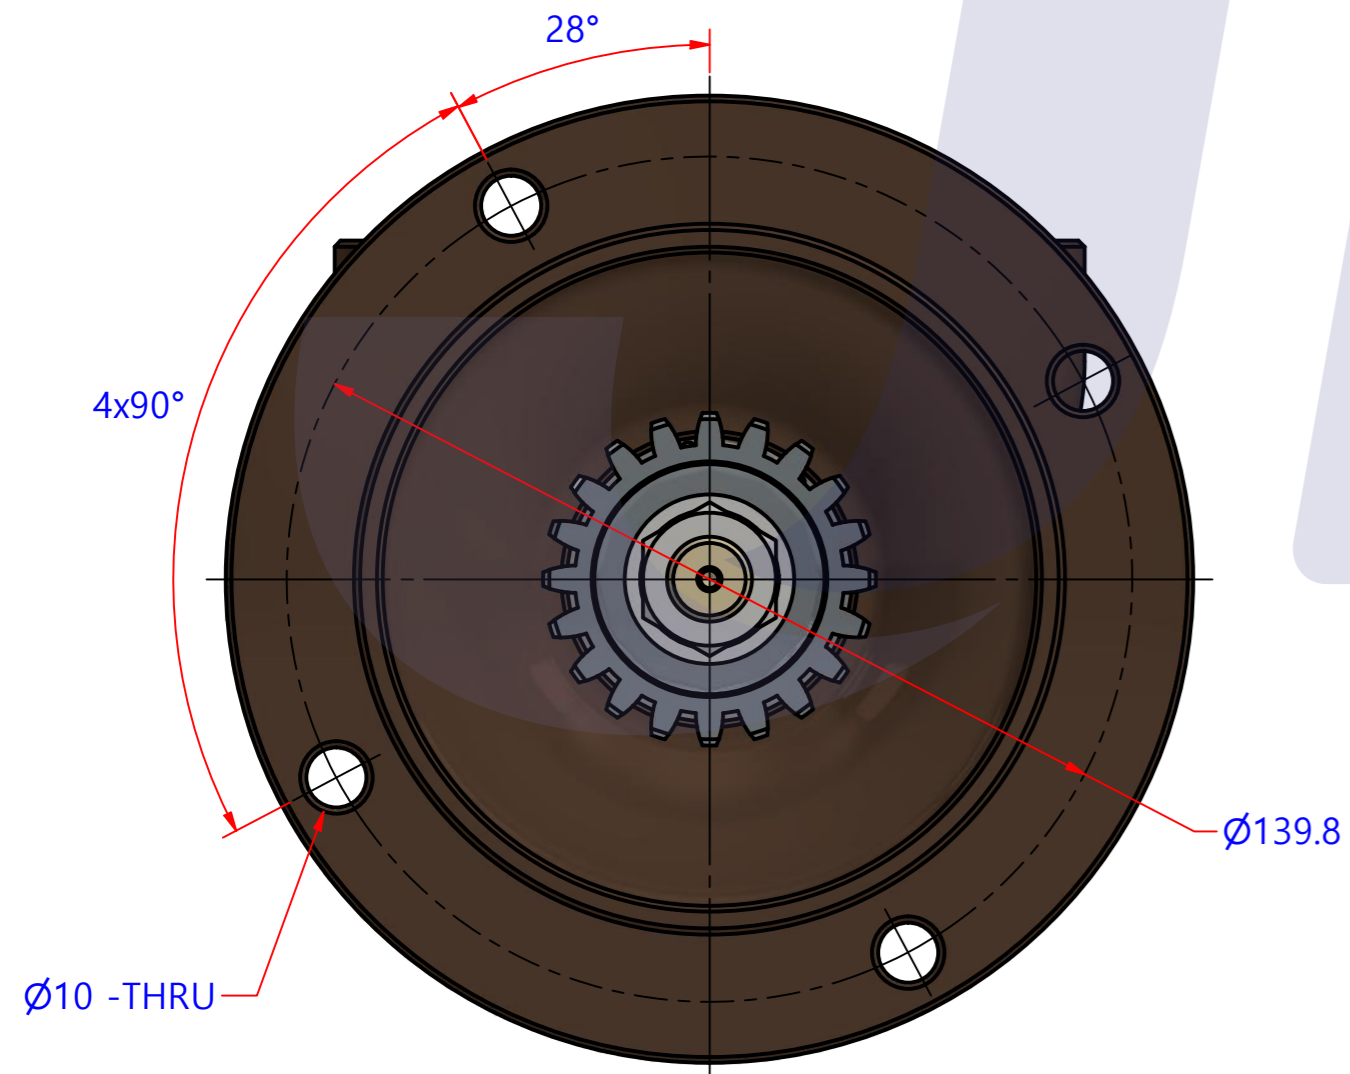

부품 리스트					
항목	수량	부품번호	주제	재질	설명
1	1	PUA003201	PUMP ASSY		JPR-G6010F

Drawing by	Checked by	Approved by - date	Model Name	Date	Scale
	Y.D. JEON		JPR-G6010F	2012-07-12	1:1
			PUMP ASSY		
			PART NUMBER	Edition	Sheet
			PUA003201(0)	0	A2

PART LIST					
No.	QTY	PART NUMBER	PART NAME	MAT	DESCRIPTION
1	1	PUA003201	PUMP ASSY		JPR-G6010F

Drawing by	Checked by	Approved by - date	Model Name	Date	Scale
강 명진	Y.D. JEON		JPR-G6010F	2013-09-26	1 : 1
			PUMP ASSY		
			PART NUMBER	Edition	Sheet
			PUA003201(0)	0	A2

품 번	PUA003201
품 명	JPR-G6010F

A: MAJOR KIT B: MINOR KIT C: CAM SET D: M-SEAL SET E: IMPELLER KIT

No.	QTY	PART NUMBER	PART NAME	A (JSK002302)	B (JSM0028)	C (CAMSET000301)	D (MCSSET00008)	E (JIKJMP027)
1	1	BER0015	BEARING	X				
2	1	BOL0019	NUT					
3	1	BOL004901	SPRING WASHER					
4	7	BOL0080	HEX SCREW	X	X	X (1)		
5	1	BOL0129	FLAT WASHER					
6	1	CAM000301	CAM	X	X	X		
7	1	COV001301	COVER	X	X			
8	1	GAK0009	FIBER GASKET	X	X	X		
9	1	GAK0016	GASKET	X	X			X
10	1	GEA0017	GEAR					
11	1	IMP0046	RUBBER IMPELLER	X	X			X
12	1	KEY0010	KEY	X				
13	1	MCS0013	CERAMIC	X	X		X	
14	1	MCS0016	CARBON	X	X		X	
15	1	PBC003801	PUMP CASING					
16	1	RET0005	RETAINER	X				
17	1	SHA002202	SHAFT	X				
18	1	SNP0010	SNAP-RING	X				
19	1	WER0001	WEAR PLATE	X	X			