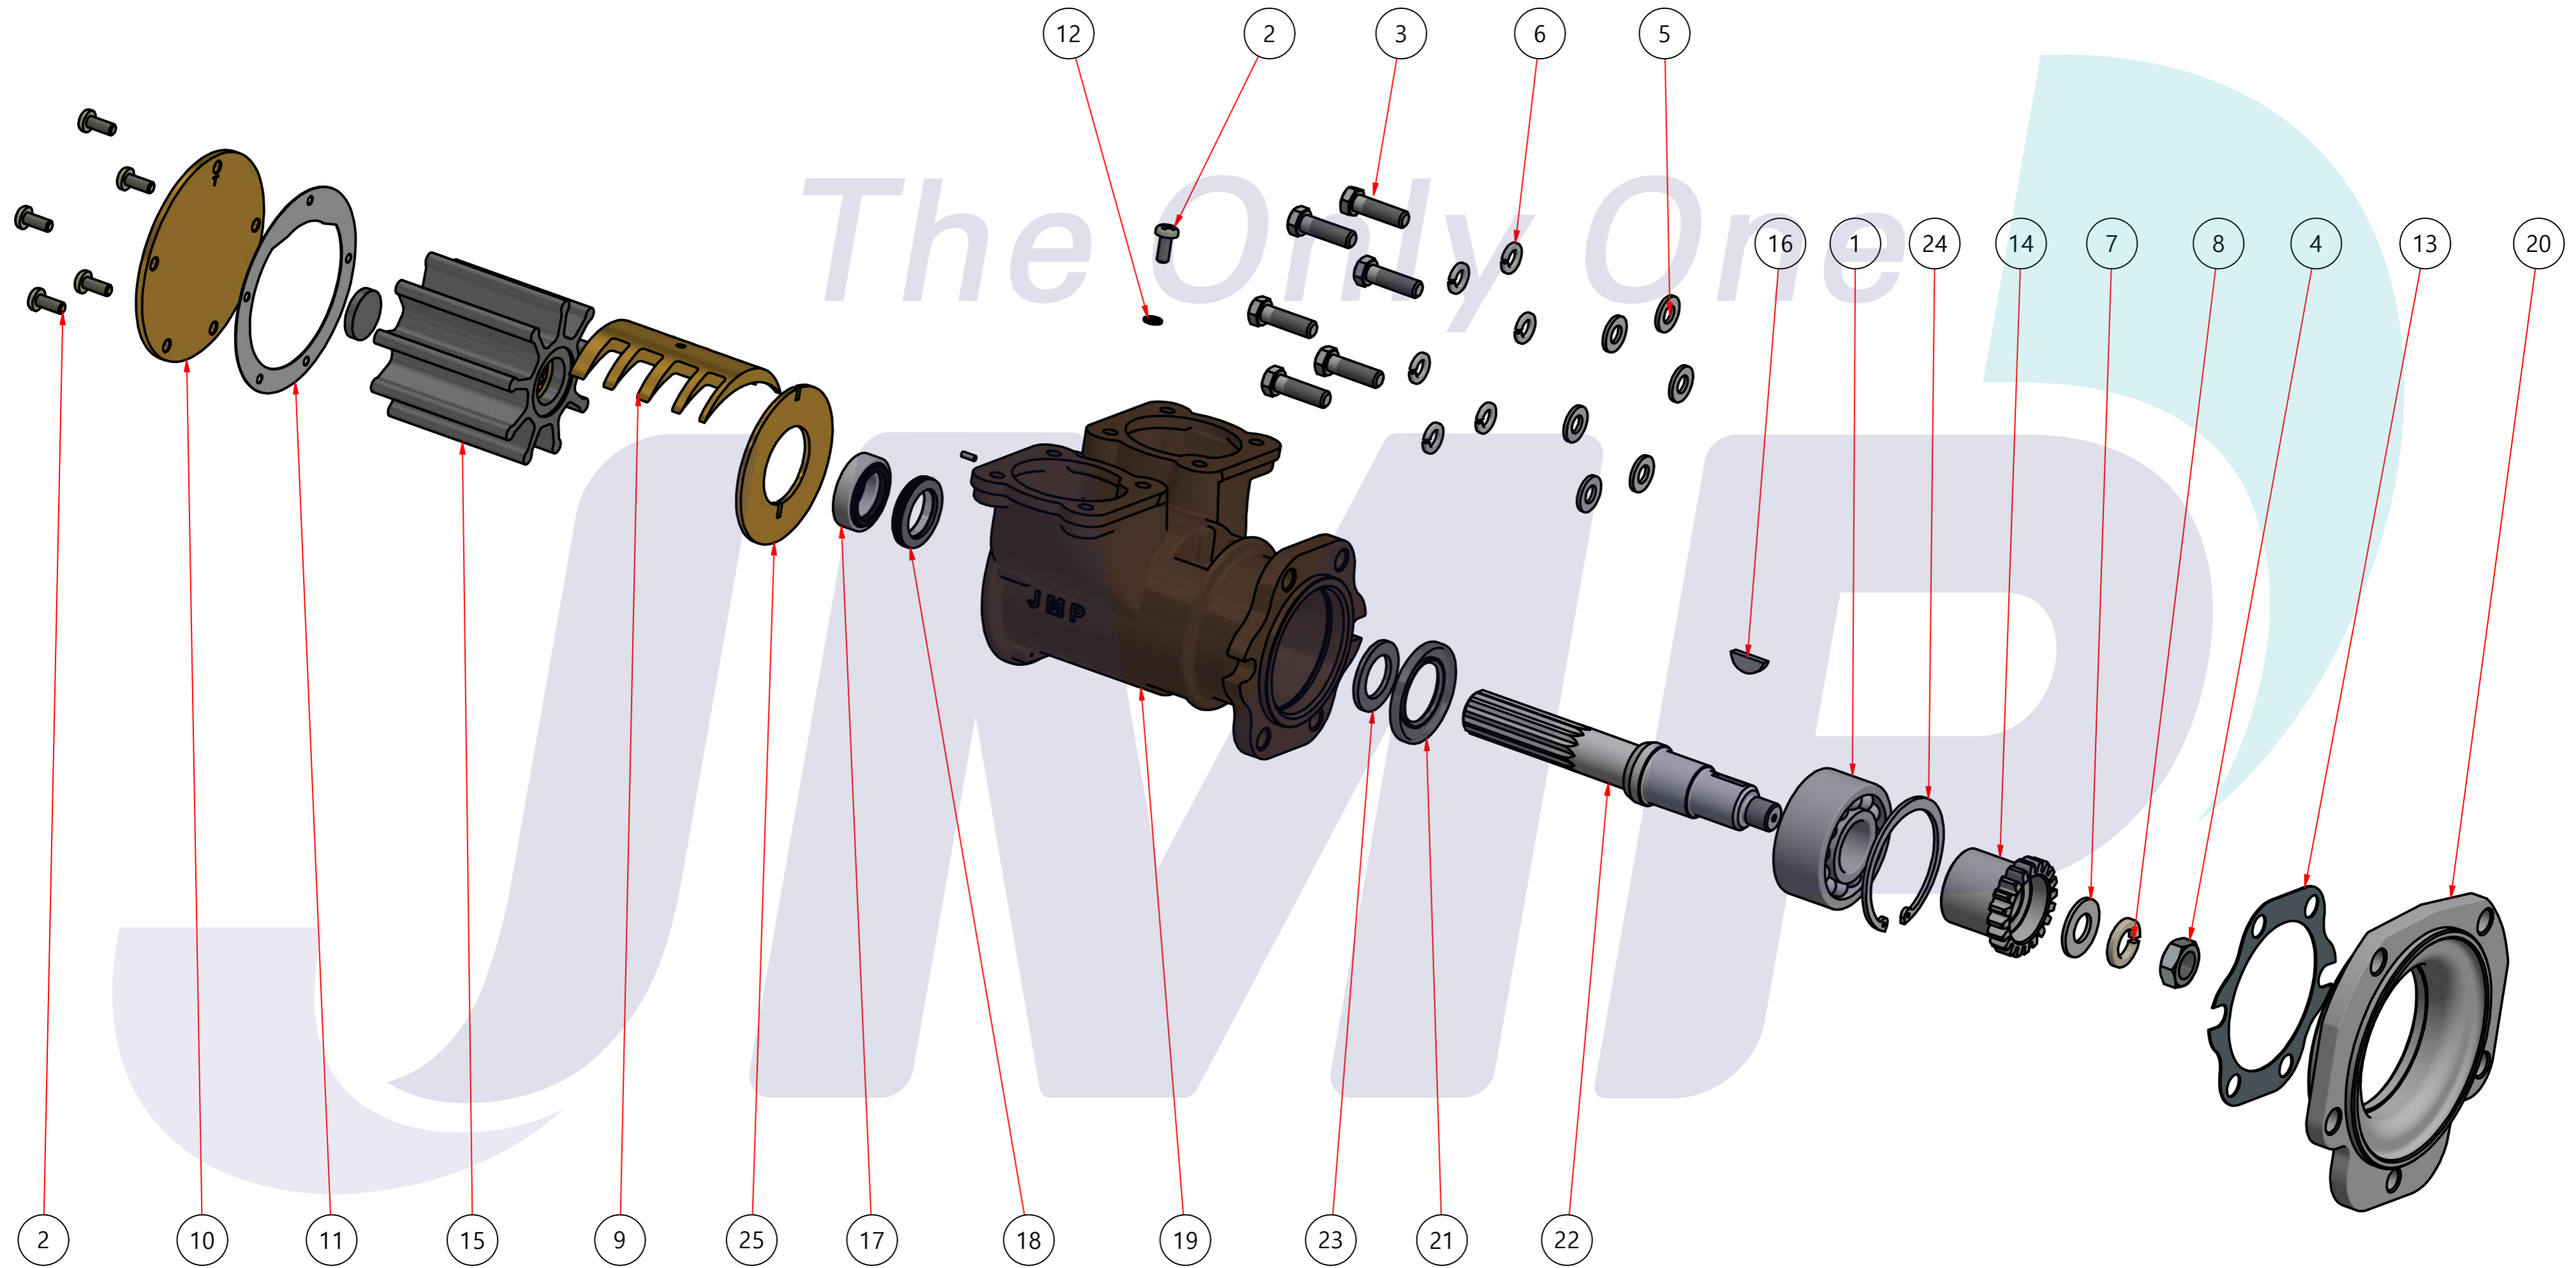

부품 리스트					
항목	수량	부품번호	주제	재질	설명
1	1	PUA0034	PUMP ASSY		JPR-G6200

Drawing by	Checked by	Approved by - date	Model Name	Date	Scale
M.J.KANG	C.I. JEON		JPR-G6200	2020-03-13	1 : 1
			PUMP ASSY		
			PART NUMBER	Edition	Sheet
			PUA0034(0)	0	A2

PART LIST					
No.	QTY	PART NUMBER	PART NAME	MAT	DESCRIPTION
1	1	PUA0034	PUMP ASSY		JPR-G6200

Drawing by 강 명진	Checked by Y.D. JEON	Approved by - date	Model Name JPR-G6200	Date 2013-08-06	Scale 1 : 1
			PUMP PART'S VIEW		
			PART NUMBER PUA0034(0)	Edition 0	Sheet A2

품 번	PUA0034
품 명	JPR-G6200

A: MAJOR KIT B: MINOR KIT C: CAM SET D: M-SEAL SET E: IMPELLER KIT

No.	QTY	PART NUMBER	PART NAME	A (JSK0025)	B (JSM0029)	C (CAMSET0017)	D (MCSSET0003)	E (JIKJMP046)
1	1	BER0011	BEARING	X				
2	6	BOL0005	SCREW	X	X	X (1)		
3	6	BOL0017	HEX BOLT					
4	1	BOL0022	NUT					
5	6	BOL0044	FLAT WASHER					
6	6	BOL0045	SPRING WASHER					
7	1	BOL0102	FLAT WASHER					
8	1	BOL0103	SPRING WASHER					
9	1	CAM0017	CAM	X	X	X		
10	1	COV0006	COVER	X	X			
11	1	GAK0007	GASKET	X	X			X
12	1	GAK0009	FIBER GASKET	X	X	X		
13	1	GAK0022	GASKET	X				
14	1	GEA0005	GEAR					
15	1	IMP0017	RUBBER IMPELLER	X	X			X
16	1	KEY0014	KEY	X				
17	1	MCS0004	CARBON	X	X		X	
18	1	MCS0009	CERAMIC	X	X		X	
19	1	PBC0040	PUMP CASING					
20	1	PBC0075	PUMP ADAPTER					
21	1	RET0051	RETAINER	X				
22	1	SHA0024	SHAFT	X				
23	1	SLI0003	SLINGER	X				
24	1	SNP0014	SNAP-RING	X				
25	1	WER0009	WEAR PLATE	X	X			