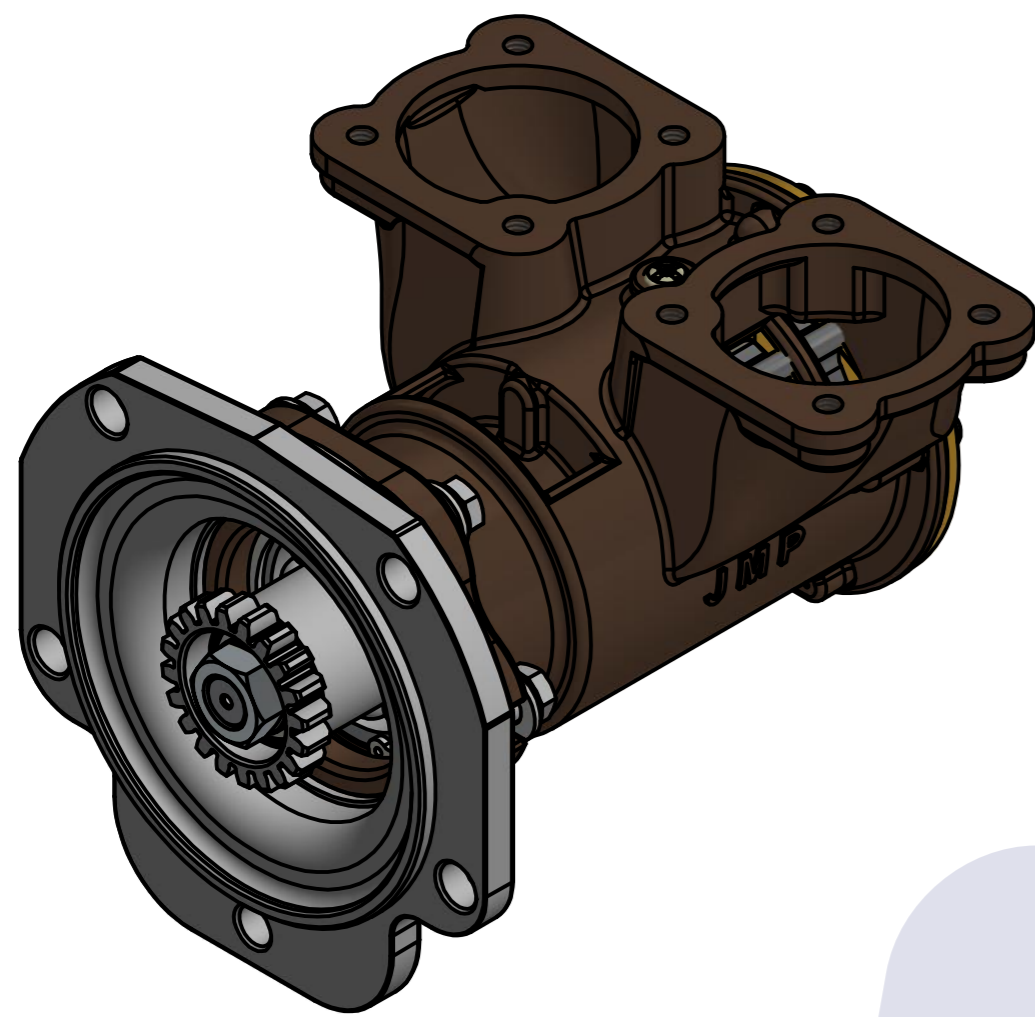

부품 리스트					
항목	수량	부품번호	주제	재질	설명
1	1	PUA0034	PUMP ASSY		JPR-G6200

Drawing by	Checked by	Approved by - date	Model Name	Date	Scale
M.J.KANG	C.I. JEON		JPR-G6200	2020-03-13	1 : 1
			PUMP ASSY		
			PART NUMBER	Edition	Sheet
			PUA0034(0)	0	A2

PART LIST					
No.	QTY	PART NUMBER	PART NAME	MAT	DESCRIPTION
1	1	PUA0034	PUMP ASSY		JPR-G6200

Drawing by 강 명진	Checked by Y.D. JEON	Approved by - date	Model Name JPR-G6200	Date 2013-08-06	Scale 1 : 1
			PUMP PART'S VIEW		
			PART NUMBER PUA0034(0)	Edition 0	Sheet A2

품 번	PUA0034
품 명	JPR-G6200

A: MAJOR KIT B: MINOR KIT C: CAM SET D: M-SEAL SET E: IMPELLER KIT

No.	QTY	PART NUMBER	PART NAME	A (JSK0025)	B (JSM0029)	C (CAMSET0017)	D (MCSSET0003)	E (JIKJMP046)
1	1	BER0011	BEARING	X				
2	6	BOL0005	SCREW	X	X	X (1)		
3	6	BOL0017	HEX BOLT					
4	1	BOL0022	NUT					
5	6	BOL0044	FLAT WASHER					
6	6	BOL0045	SPRING WASHER					
7	1	BOL0102	FLAT WASHER					
8	1	BOL0103	SPRING WASHER					
9	1	CAM0017	CAM	X	X	X		
10	1	COV0006	COVER	X	X			
11	1	GAK0007	GASKET	X	X			X
12	1	GAK0009	FIBER GASKET	X	X	X		
13	1	GAK0022	GASKET	X				
14	1	GEA0005	GEAR					
15	1	IMP0017	RUBBER IMPELLER	X	X			X
16	1	KEY0014	KEY	X				
17	1	MCS0004	CARBON	X	X		X	
18	1	MCS0009	CERAMIC	X	X		X	
19	1	PBC0040	PUMP CASING					
20	1	PBC0075	PUMP ADAPTER					
21	1	RET0051	RETAINER	X				
22	1	SHA0024	SHAFT	X				
23	1	SLI0003	SLINGER	X				
24	1	SNP0014	SNAP-RING	X				
25	1	WER0009	WEAR PLATE	X	X			