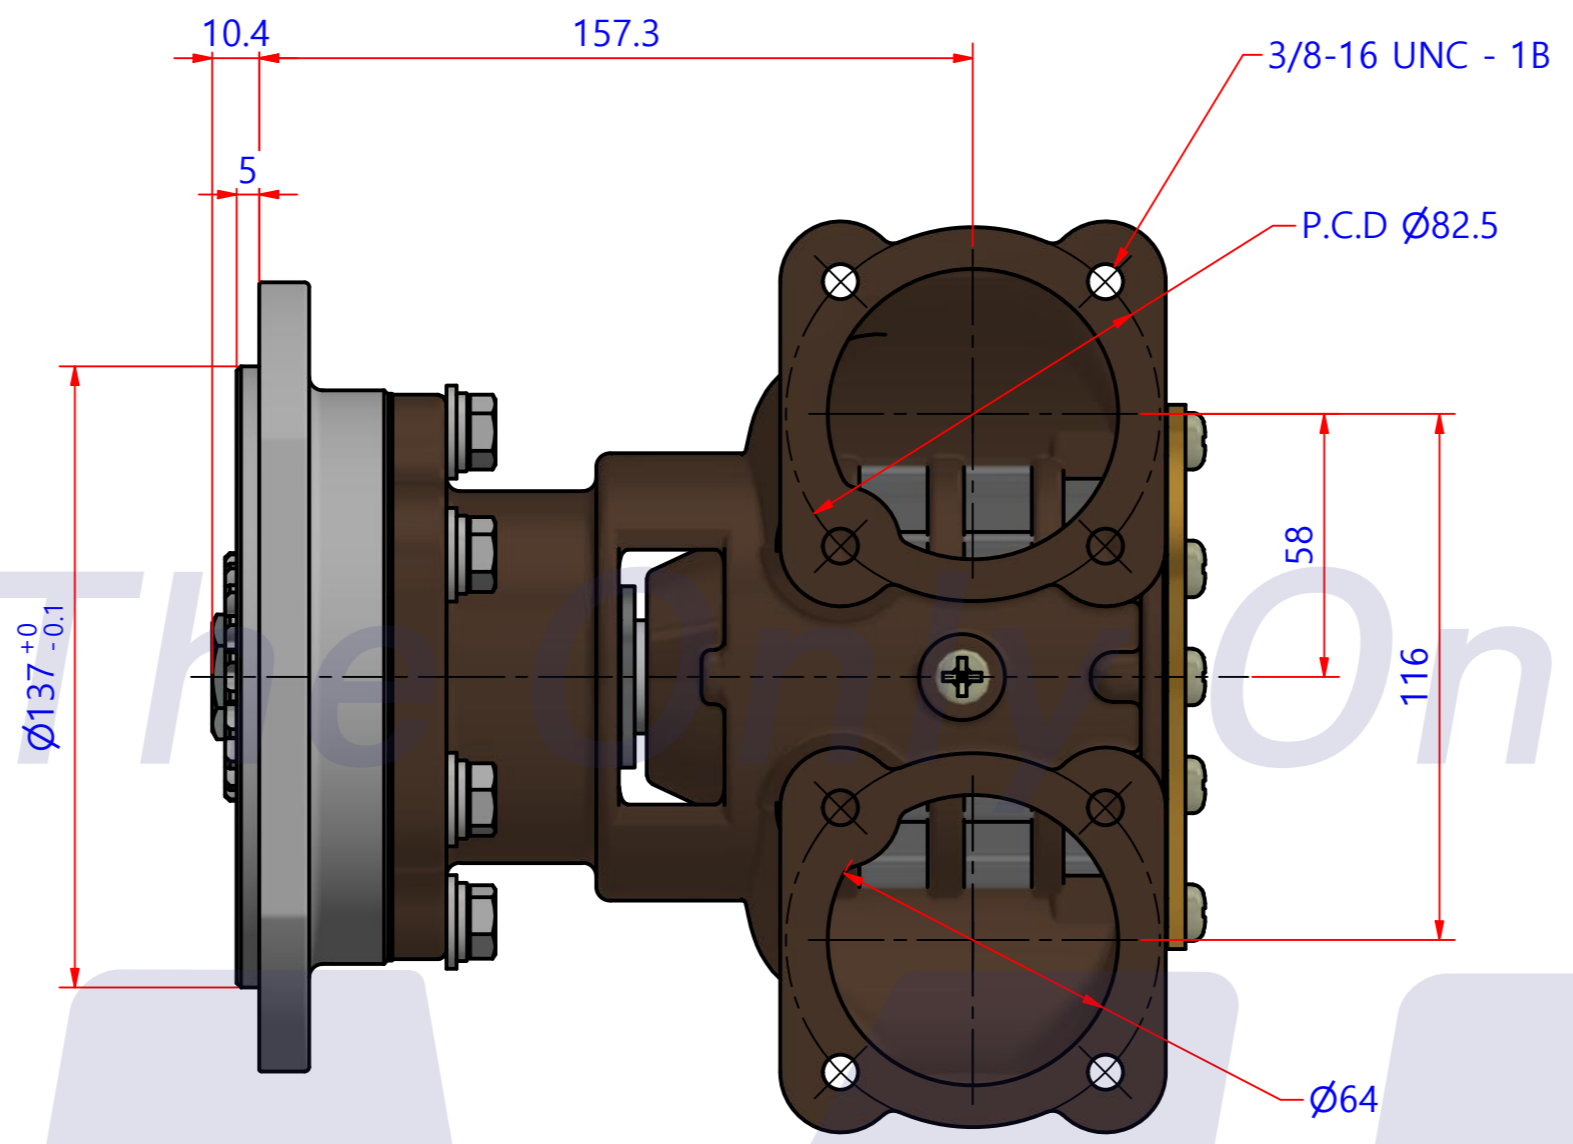

부품 리스트					
항목	수량	부품번호	주제	재질	설명
1	1	PUA0034	PUMP ASSY		JPR-G6200

Drawing by	Checked by	Approved by - date	Model Name	Date	Scale
M.J.KANG	C.I. JEON		JPR-G6200	2020-03-13	1 : 1
			PUMP ASSY		
			PART NUMBER	Edition	Sheet
			PUA0034(0)	0	A2

PART LIST					
No.	QTY	PART NUMBER	PART NAME	MAT	DESCRIPTION
1	1	PUA0034	PUMP ASSY		JPR-G6200

Drawing by 강 명진	Checked by Y.D. JEON	Approved by - date	Model Name JPR-G6200	Date 2013-08-06	Scale 1 : 1
			PUMP PART'S VIEW		
			PART NUMBER PUA0034(0)	Edition 0	Sheet A2

품 번	PUA0034
품 명	JPR-G6200

A: MAJOR KIT B: MINOR KIT C: CAM SET D: M-SEAL SET E: IMPELLER KIT

No.	QTY	PART NUMBER	PART NAME	A (JSK0025)	B (JSM0029)	C (CAMSET0017)	D (MCSSET0003)	E (JIKJMP046)
1	1	BER0011	BEARING	X				
2	6	BOL0005	SCREW	X	X	X (1)		
3	6	BOL0017	HEX BOLT					
4	1	BOL0022	NUT					
5	6	BOL0044	FLAT WASHER					
6	6	BOL0045	SPRING WASHER					
7	1	BOL0102	FLAT WASHER					
8	1	BOL0103	SPRING WASHER					
9	1	CAM0017	CAM	X	X	X		
10	1	COV0006	COVER	X	X			
11	1	GAK0007	GASKET	X	X			X
12	1	GAK0009	FIBER GASKET	X	X	X		
13	1	GAK0022	GASKET	X				
14	1	GEA0005	GEAR					
15	1	IMP0017	RUBBER IMPELLER	X	X			X
16	1	KEY0014	KEY	X				
17	1	MCS0004	CARBON	X	X		X	
18	1	MCS0009	CERAMIC	X	X		X	
19	1	PBC0040	PUMP CASING					
20	1	PBC0075	PUMP ADAPTER					
21	1	RET0051	RETAINER	X				
22	1	SHA0024	SHAFT	X				
23	1	SLI0003	SLINGER	X				
24	1	SNP0014	SNAP-RING	X				
25	1	WER0009	WEAR PLATE	X	X			