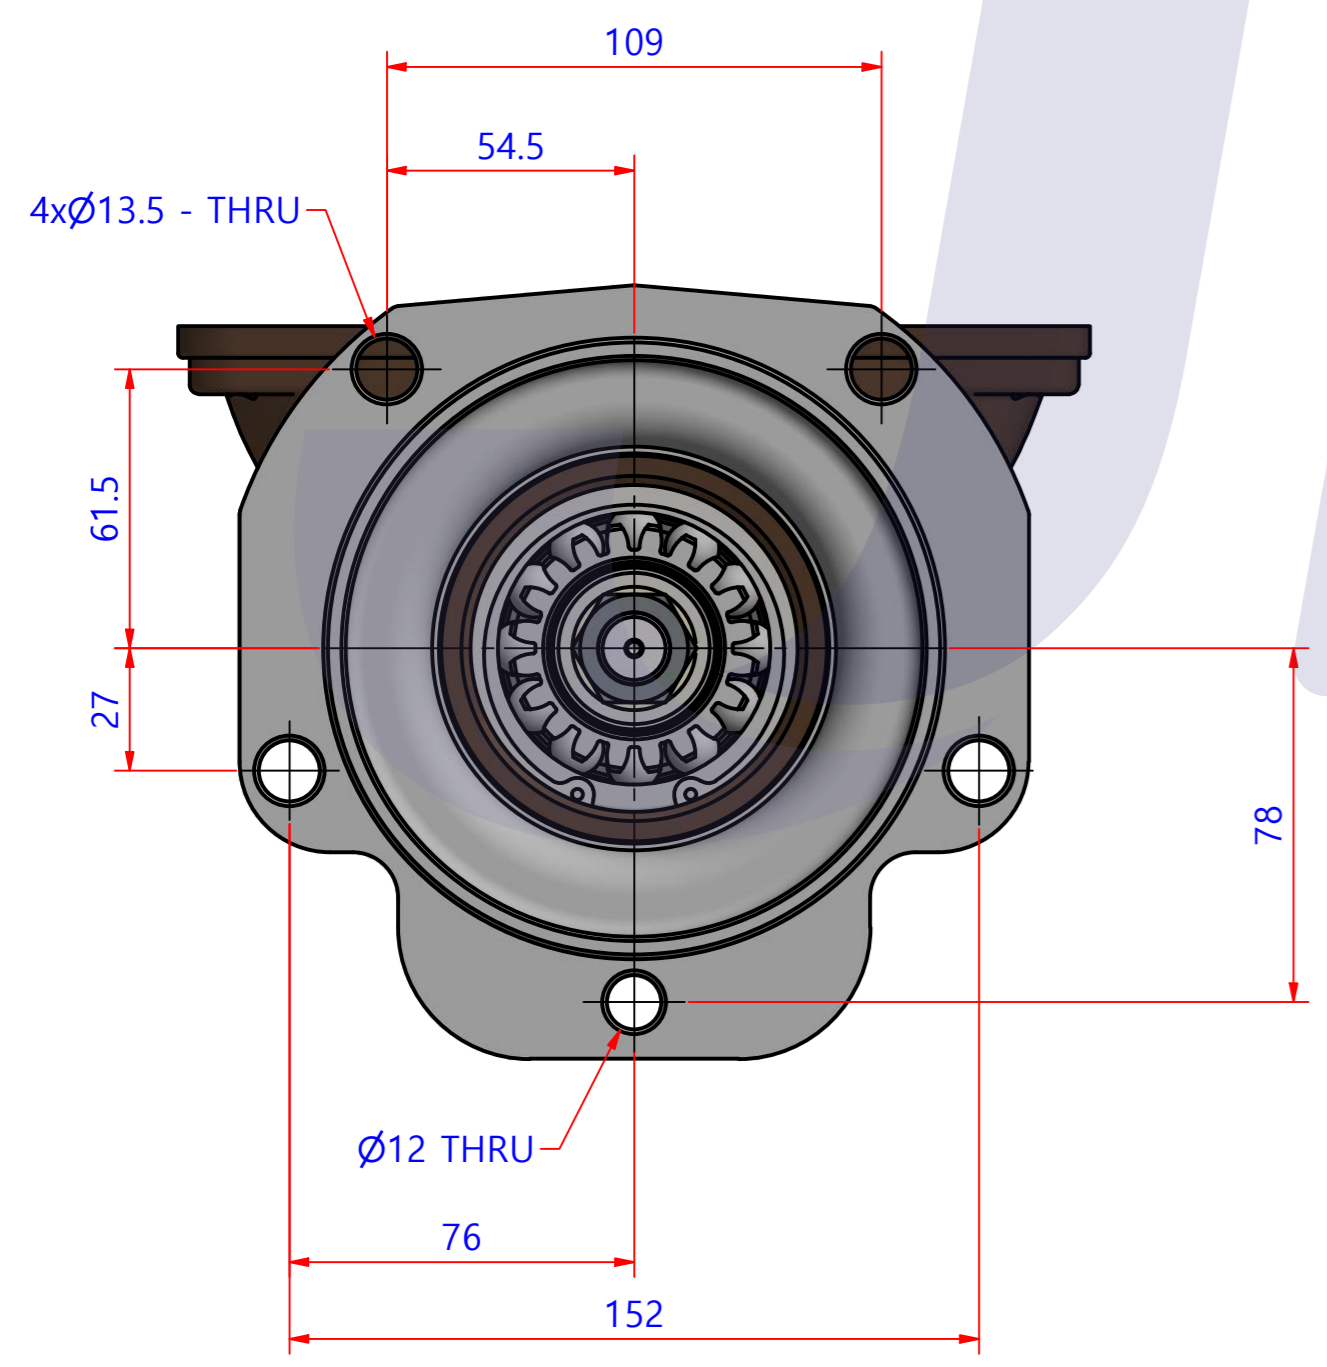

부품 리스트					
항목	수량	부품번호	주제	재질	설명
1	1	PUA0034	PUMP ASSY		JPR-G6200

Drawing by	Checked by	Approved by - date	Model Name	Date	Scale
M.J.KANG	C.I. JEON		JPR-G6200	2020-03-13	1 : 1
			PUMP ASSY		
			PART NUMBER	Edition	Sheet
			PUA0034(0)	0	A2

PART LIST					
No.	QTY	PART NUMBER	PART NAME	MAT	DESCRIPTION
1	1	PUA0034	PUMP ASSY		JPR-G6200

Drawing by 강 명진	Checked by Y.D. JEON	Approved by - date	Model Name JPR-G6200	Date 2013-08-06	Scale 1 : 1
			PUMP PART'S VIEW		
			PART NUMBER PUA0034(0)	Edition 0	Sheet A2

품 번	PUA0034
품 명	JPR-G6200

A: MAJOR KIT B: MINOR KIT C: CAM SET D: M-SEAL SET E: IMPELLER KIT

No.	QTY	PART NUMBER	PART NAME	A (JSK0025)	B (JSM0029)	C (CAMSET0017)	D (MCSSET0003)	E (JIKJMP046)
1	1	BER0011	BEARING	X				
2	6	BOL0005	SCREW	X	X	X (1)		
3	6	BOL0017	HEX BOLT					
4	1	BOL0022	NUT					
5	6	BOL0044	FLAT WASHER					
6	6	BOL0045	SPRING WASHER					
7	1	BOL0102	FLAT WASHER					
8	1	BOL0103	SPRING WASHER					
9	1	CAM0017	CAM	X	X	X		
10	1	COV0006	COVER	X	X			
11	1	GAK0007	GASKET	X	X			X
12	1	GAK0009	FIBER GASKET	X	X	X		
13	1	GAK0022	GASKET	X				
14	1	GEA0005	GEAR					
15	1	IMP0017	RUBBER IMPELLER	X	X			X
16	1	KEY0014	KEY	X				
17	1	MCS0004	CARBON	X	X		X	
18	1	MCS0009	CERAMIC	X	X		X	
19	1	PBC0040	PUMP CASING					
20	1	PBC0075	PUMP ADAPTER					
21	1	RET0051	RETAINER	X				
22	1	SHA0024	SHAFT	X				
23	1	SLI0003	SLINGER	X				
24	1	SNP0014	SNAP-RING	X				
25	1	WER0009	WEAR PLATE	X	X			