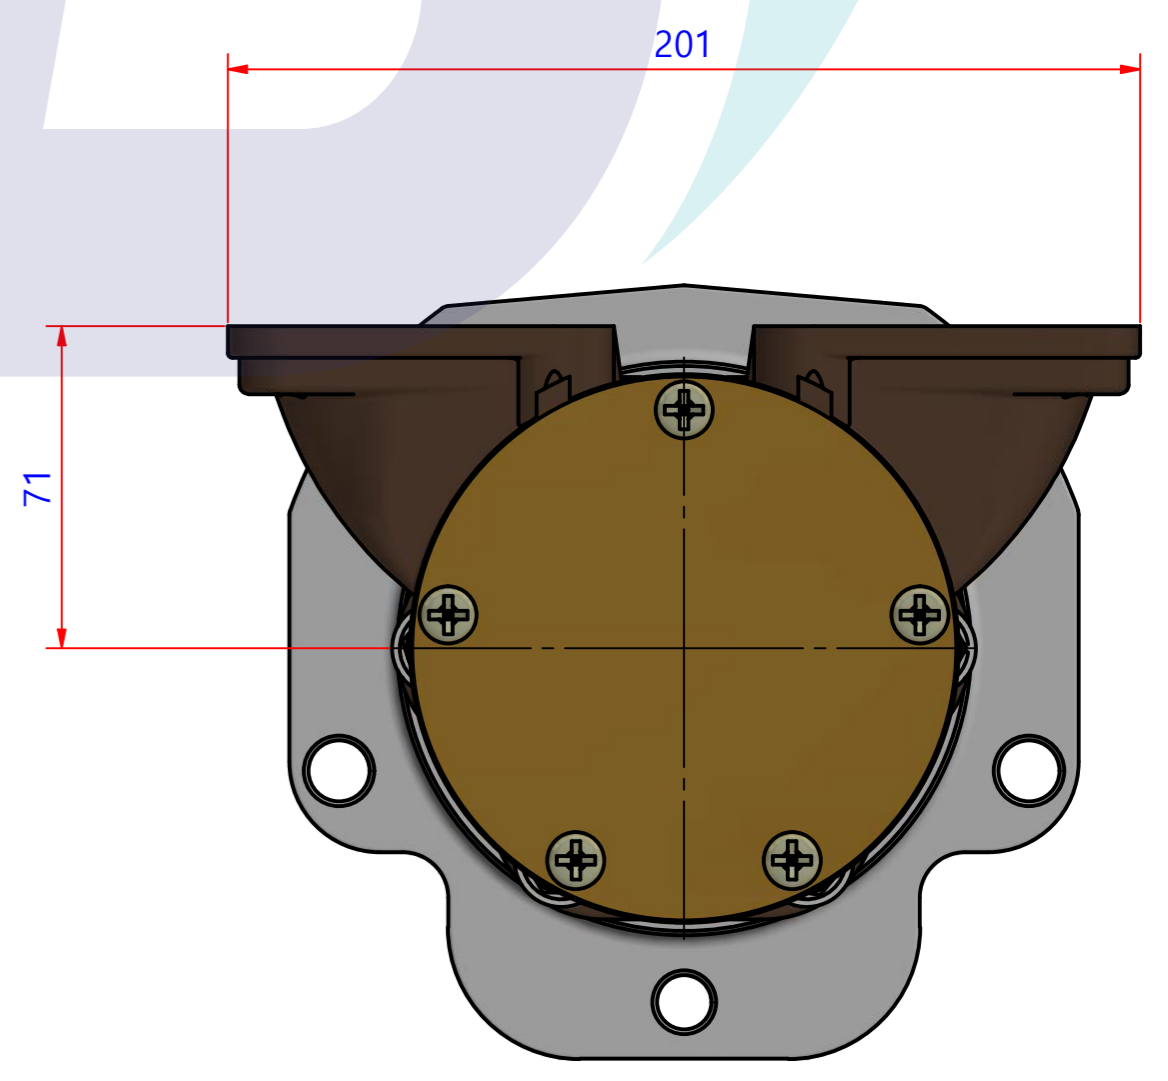

부품 리스트					
항목	수량	부품번호	주제	재질	설명
1	1	PUA0034	PUMP ASSY		JPR-G6200

Drawing by	Checked by	Approved by - date	Model Name	Date	Scale
M.J.KANG	C.I. JEON		JPR-G6200	2020-03-13	1 : 1
			PUMP ASSY		
			PART NUMBER	Edition	Sheet
			PUA0034(0)	0	A2

PART LIST					
No.	QTY	PART NUMBER	PART NAME	MAT	DESCRIPTION
1	1	PUA0034	PUMP ASSY		JPR-G6200

Drawing by 강 명진	Checked by Y.D. JEON	Approved by - date	Model Name JPR-G6200	Date 2013-08-06	Scale 1 : 1
			PUMP PART'S VIEW		
			PART NUMBER PUA0034(0)	Edition 0	Sheet A2

품 번	PUA0034
품 명	JPR-G6200

A: MAJOR KIT B: MINOR KIT C: CAM SET D: M-SEAL SET E: IMPELLER KIT

No.	QTY	PART NUMBER	PART NAME	A (JSK0025)	B (JSM0029)	C (CAMSET0017)	D (MCSSET0003)	E (JIKJMP046)
1	1	BER0011	BEARING	X				
2	6	BOL0005	SCREW	X	X	X (1)		
3	6	BOL0017	HEX BOLT					
4	1	BOL0022	NUT					
5	6	BOL0044	FLAT WASHER					
6	6	BOL0045	SPRING WASHER					
7	1	BOL0102	FLAT WASHER					
8	1	BOL0103	SPRING WASHER					
9	1	CAM0017	CAM	X	X	X		
10	1	COV0006	COVER	X	X			
11	1	GAK0007	GASKET	X	X			X
12	1	GAK0009	FIBER GASKET	X	X	X		
13	1	GAK0022	GASKET	X				
14	1	GEA0005	GEAR					
15	1	IMP0017	RUBBER IMPELLER	X	X			X
16	1	KEY0014	KEY	X				
17	1	MCS0004	CARBON	X	X		X	
18	1	MCS0009	CERAMIC	X	X		X	
19	1	PBC0040	PUMP CASING					
20	1	PBC0075	PUMP ADAPTER					
21	1	RET0051	RETAINER	X				
22	1	SHA0024	SHAFT	X				
23	1	SLI0003	SLINGER	X				
24	1	SNP0014	SNAP-RING	X				
25	1	WER0009	WEAR PLATE	X	X			