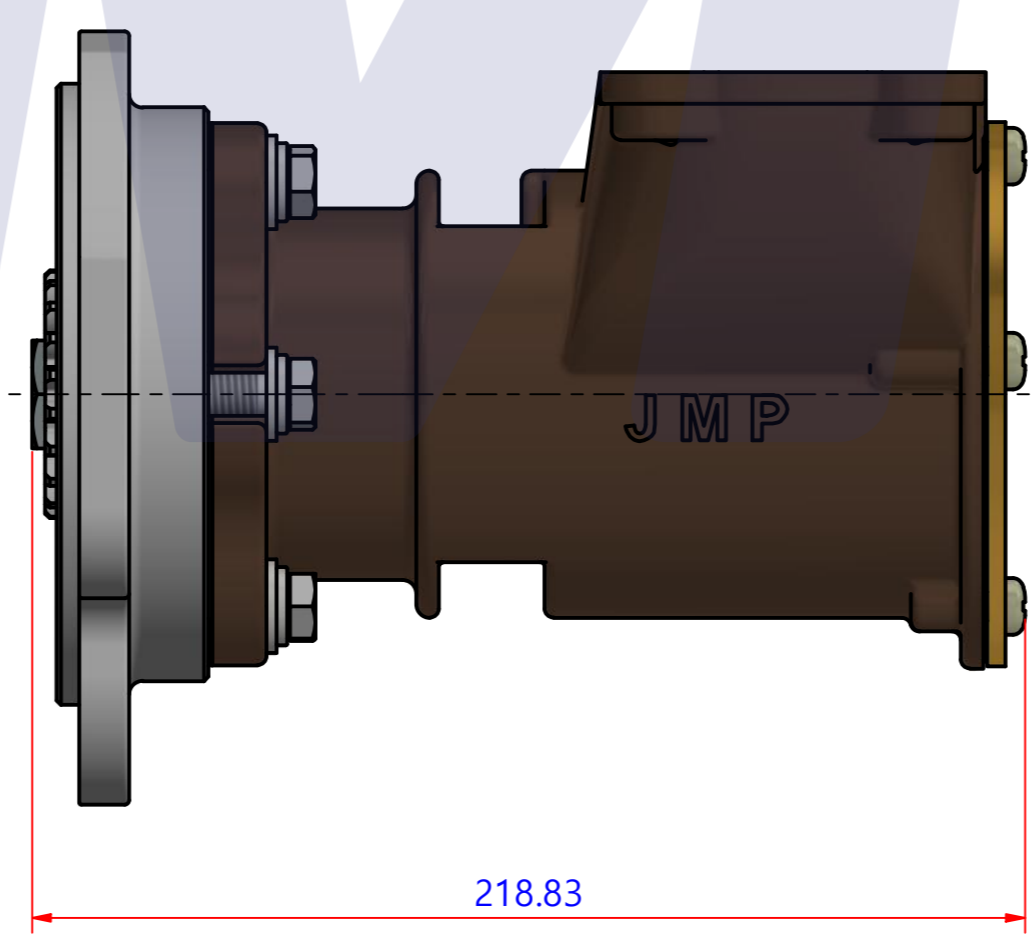

부품 리스트					
항목	수량	부품번호	주제	재질	설명
1	1	PUA0034	PUMP ASSY		JPR-G6200

Drawing by	Checked by	Approved by - date	Model Name	Date	Scale
M.J.KANG	C.I. JEON		JPR-G6200	2020-03-13	1 : 1
			PUMP ASSY		
			PART NUMBER	Edition	Sheet
			PUA0034(0)	0	A2

PART LIST					
No.	QTY	PART NUMBER	PART NAME	MAT	DESCRIPTION
1	1	PUA0034	PUMP ASSY		JPR-G6200

Drawing by 강 명진	Checked by Y.D. JEON	Approved by - date	Model Name JPR-G6200	Date 2013-08-06	Scale 1 : 1
			PUMP PART'S VIEW		
			PART NUMBER PUA0034(0)	Edition 0	Sheet A2

품 번	PUA0034
품 명	JPR-G6200

A: MAJOR KIT B: MINOR KIT C: CAM SET D: M-SEAL SET E: IMPELLER KIT

No.	QTY	PART NUMBER	PART NAME	A (JSK0025)	B (JSM0029)	C (CAMSET0017)	D (MCSSET0003)	E (JIKJMP046)
1	1	BER0011	BEARING	X				
2	6	BOL0005	SCREW	X	X	X (1)		
3	6	BOL0017	HEX BOLT					
4	1	BOL0022	NUT					
5	6	BOL0044	FLAT WASHER					
6	6	BOL0045	SPRING WASHER					
7	1	BOL0102	FLAT WASHER					
8	1	BOL0103	SPRING WASHER					
9	1	CAM0017	CAM	X	X	X		
10	1	COV0006	COVER	X	X			
11	1	GAK0007	GASKET	X	X			X
12	1	GAK0009	FIBER GASKET	X	X	X		
13	1	GAK0022	GASKET	X				
14	1	GEA0005	GEAR					
15	1	IMP0017	RUBBER IMPELLER	X	X			X
16	1	KEY0014	KEY	X				
17	1	MCS0004	CARBON	X	X		X	
18	1	MCS0009	CERAMIC	X	X		X	
19	1	PBC0040	PUMP CASING					
20	1	PBC0075	PUMP ADAPTER					
21	1	RET0051	RETAINER	X				
22	1	SHA0024	SHAFT	X				
23	1	SLI0003	SLINGER	X				
24	1	SNP0014	SNAP-RING	X				
25	1	WER0009	WEAR PLATE	X	X			