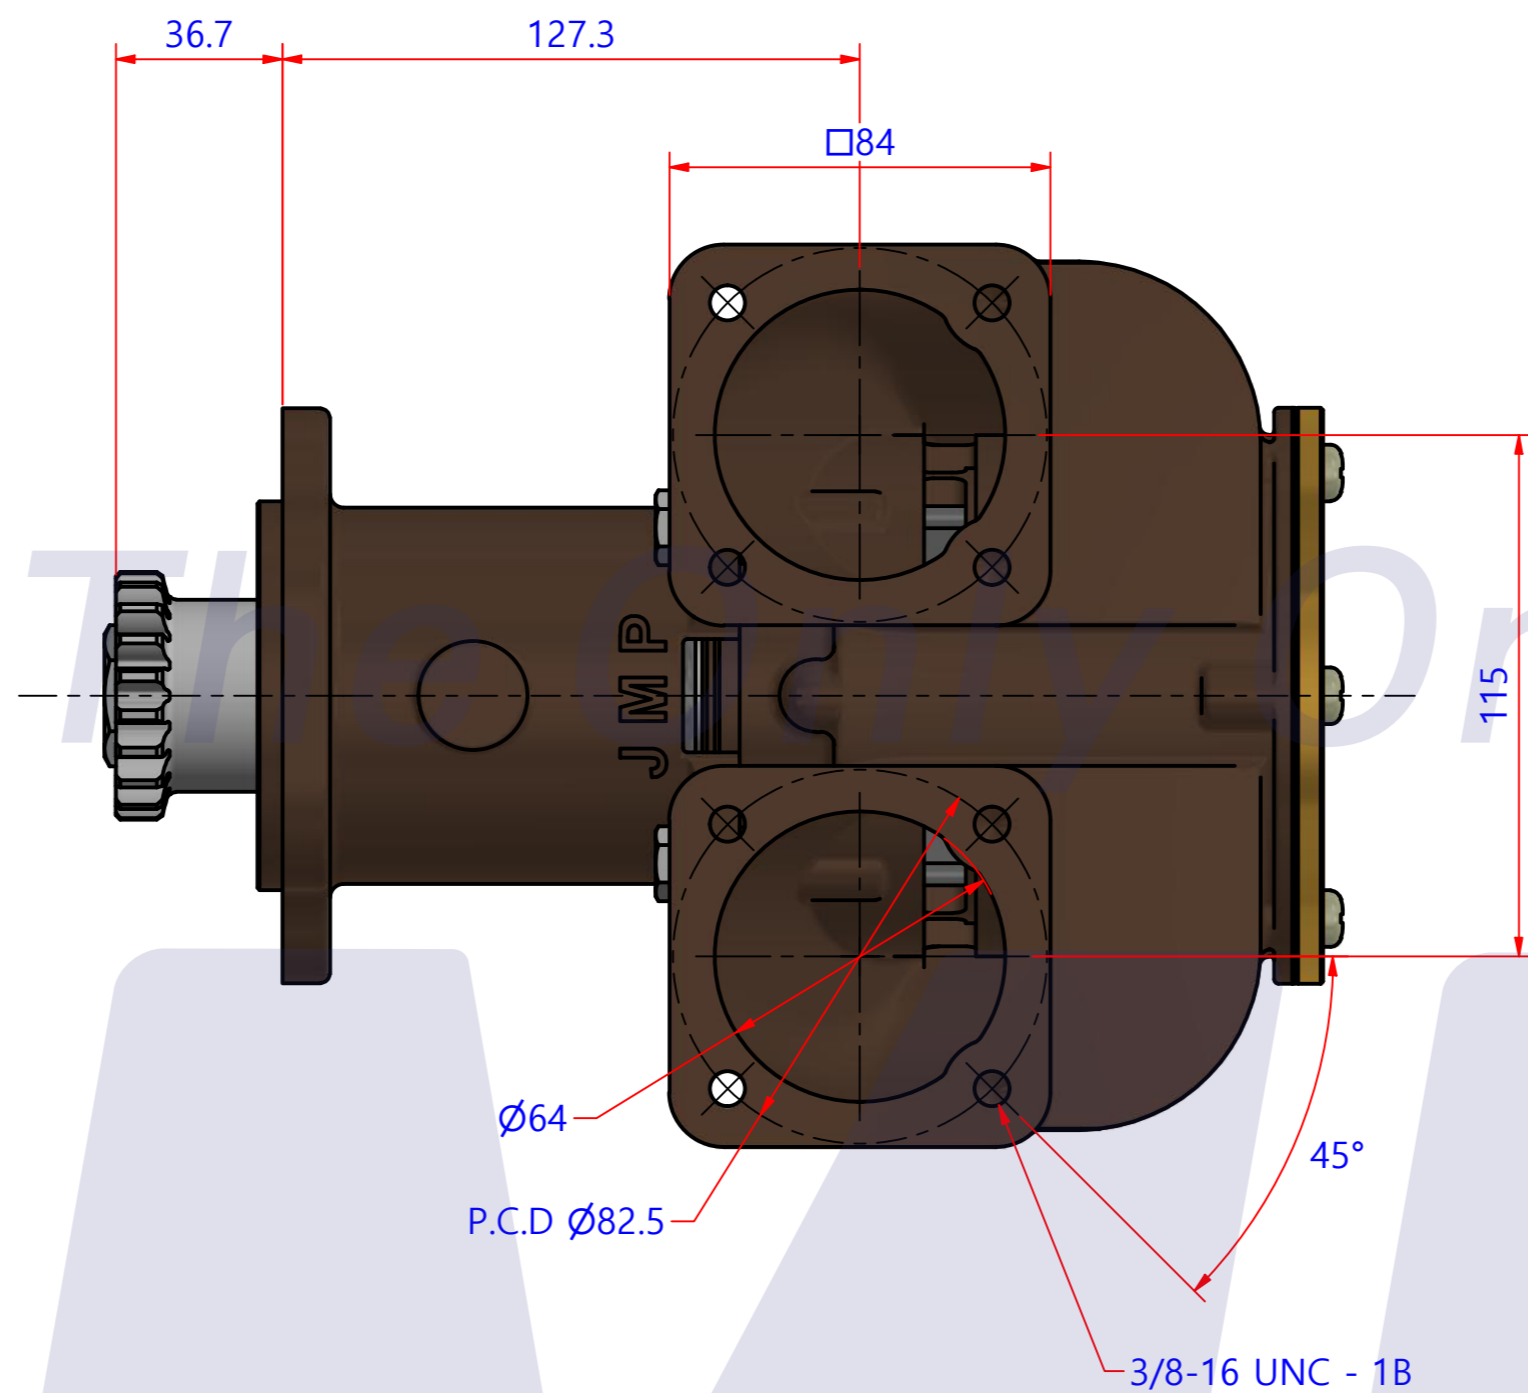

부품 리스트					
항목	수량	부품번호	주제	재질	설명
1	1	PUA0035	PUMP ASSY		JPR-G6300

Drawing by	Checked by	Approved by - date	Model Name	Date	Scale
M.J.KANG	C.I. JEON		JPR-G6300	2020-03-02	1:1
			PUMP ASSY		
			PART NUMBER	Edition	Sheet
			PUA0035(0)	0	A2

PART LIST					
No.	QTY	PART NUMBER	PART NAME	MAT	DESCRIPTION
1	1	PUA0035	PUMP ASSY		JPR-G6300

Drawing by	Checked by	Approved by - date	Model Name	Date	Scale
강 명진	Y.D. JEON		JPR-G6300	2013-08-07	1 : 1
			PUMP PART'S VIEW		
			PART NUMBER	Edition	Sheet
			PUA0035(0)	0	A2

품 번	PUA0035
품 명	JPR-G6300

A: MAJOR KIT B: MINOR KIT C: CAM SET D: M-SEAL SET E: IMPELLER KIT

No.	QTY	PART NUMBER	PART NAME	A (JSK0026)	B (JSM0005)	C (CAMSET0018)	D (MCSSET0007)	E (JIKJMP045)
1	2	BER0005	BEARING	X				
2	6	BOL0005	SCREW	X	X			
3	4	BOL0016	HEX BOLT					
4	1	BOL0022	NUT					
5	4	BOL0036	SPRING WASHER					
6	1	BOL0102	FLAT WASHER					
7	1	BOL0103	SPRING WASHER					
8	1	CAM0018	CAM	X	X	X		
9	1	COV0011	COVER	X	X			
10	1	GAK0008	GASKET	X	X			X
11	1	GEA0009	GEAR					
12	1	IMP0016	RUBBER IMPELLER	X	X			X
13	1	KEY0019	KEY	X				
14	1	MCS0010	CERAMIC	X	X		X	
15	1	MCS0014	CARBON	X	X		X	
16	1	ORG0003	O-RING	X				
17	1	PBC0041	PUMP CASING / BER					
18	1	PBC0042	PUMP CASING / IMP					
19	2	PIN0002	PIN	X (1)	X (1)			
20	1	RET001301	RETAINER	X				
21	1	SHA0025	SHAFT	X				
22	1	SNP0008	SNAP-RING	X	X		X	
23	1	SNP0013	SNAP-RING	X				
24	2	WER0010	WEAR PLATE	X	X			