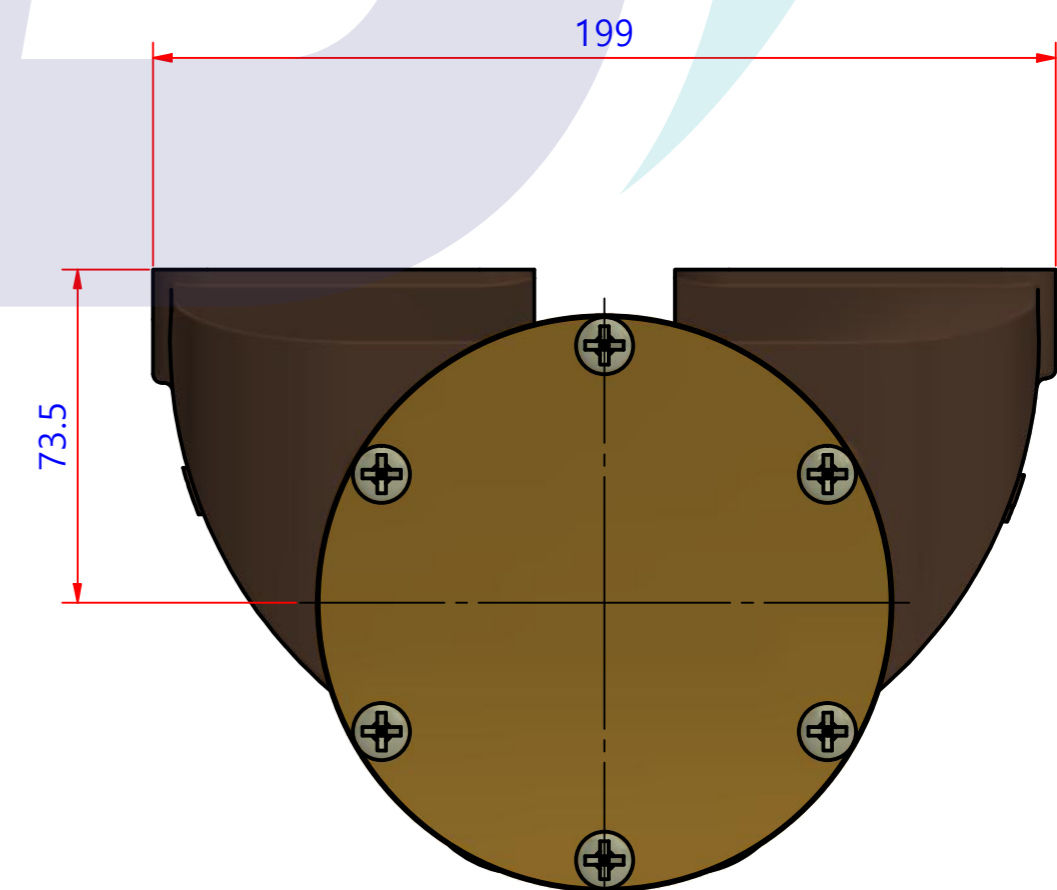

부품 리스트					
항목	수량	부품번호	주제	재질	설명
1	1	PUA0035	PUMP ASSY		JPR-G6300

Drawing by	Checked by	Approved by - date	Model Name	Date	Scale
M.J.KANG	C.I. JEON		JPR-G6300	2020-03-02	1:1
			PUMP ASSY		
			PART NUMBER	Edition	Sheet
			PUA0035(0)	0	A2

PART LIST					
No.	QTY	PART NUMBER	PART NAME	MAT	DESCRIPTION
1	1	PUA0035	PUMP ASSY		JPR-G6300

Drawing by	Checked by	Approved by - date	Model Name	Date	Scale
강 명진	Y.D. JEON		JPR-G6300	2013-08-07	1 : 1
			PUMP PART'S VIEW		
			PART NUMBER	Edition	Sheet
			PUA0035(0)	0	A2

품 번	PUA0035
품 명	JPR-G6300

A: MAJOR KIT B: MINOR KIT C: CAM SET D: M-SEAL SET E: IMPELLER KIT

No.	QTY	PART NUMBER	PART NAME	A (JSK0026)	B (JSM0005)	C (CAMSET0018)	D (MCSSET0007)	E (JIKJMP045)
1	2	BER0005	BEARING	X				
2	6	BOL0005	SCREW	X	X			
3	4	BOL0016	HEX BOLT					
4	1	BOL0022	NUT					
5	4	BOL0036	SPRING WASHER					
6	1	BOL0102	FLAT WASHER					
7	1	BOL0103	SPRING WASHER					
8	1	CAM0018	CAM	X	X	X		
9	1	COV0011	COVER	X	X			
10	1	GAK0008	GASKET	X	X			X
11	1	GEA0009	GEAR					
12	1	IMP0016	RUBBER IMPELLER	X	X			X
13	1	KEY0019	KEY	X				
14	1	MCS0010	CERAMIC	X	X		X	
15	1	MCS0014	CARBON	X	X		X	
16	1	ORG0003	O-RING	X				
17	1	PBC0041	PUMP CASING / BER					
18	1	PBC0042	PUMP CASING / IMP					
19	2	PIN0002	PIN	X (1)	X (1)			
20	1	RET001301	RETAINER	X				
21	1	SHA0025	SHAFT	X				
22	1	SNP0008	SNAP-RING	X	X		X	
23	1	SNP0013	SNAP-RING	X				
24	2	WER0010	WEAR PLATE	X	X			