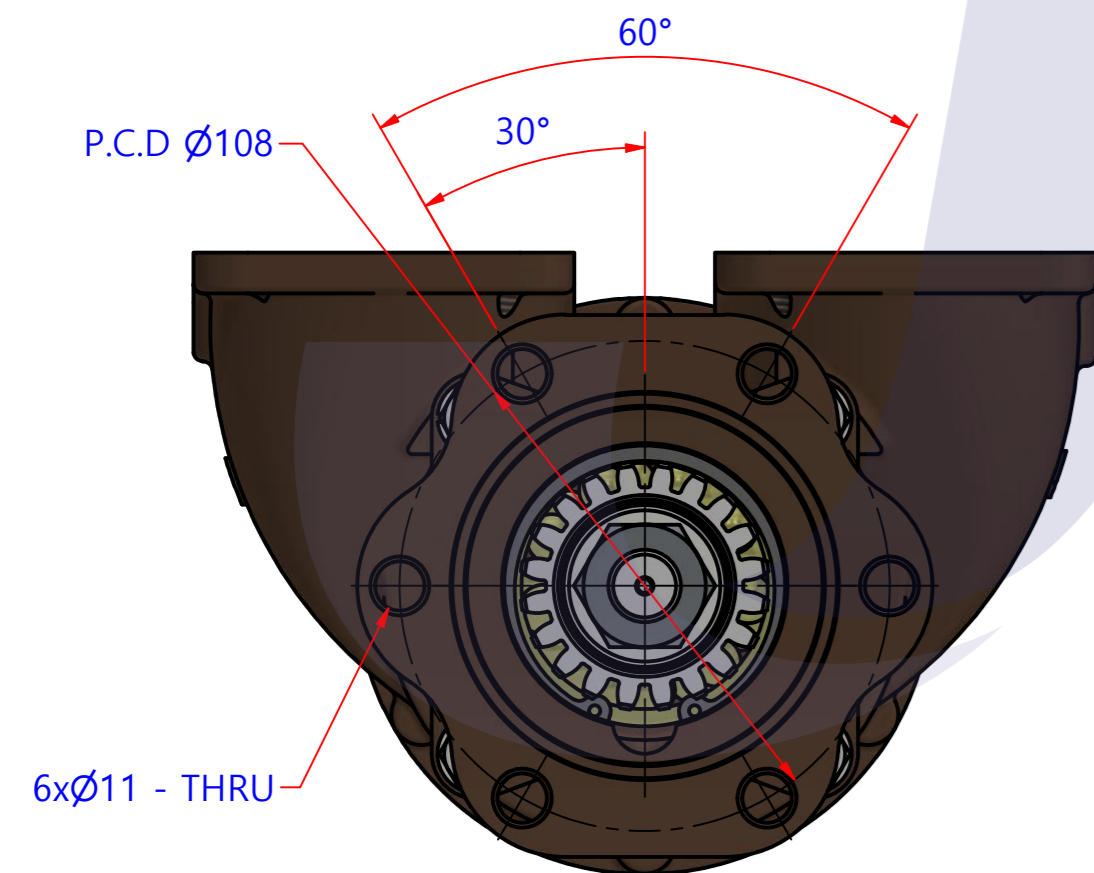

부품 리스트					
항목	수량	부품번호	주제	재질	설명
1	1	PUA0035	PUMP ASSY		JPR-G6300

Drawing by	Checked by	Approved by - date	Model Name	Date	Scale
M.J.KANG	C.I. JEON		JPR-G6300	2020-03-02	1:1
			PUMP ASSY		
			PART NUMBER	Edition	Sheet
			PUA0035(0)	0	A2

PART LIST					
No.	QTY	PART NUMBER	PART NAME	MAT	DESCRIPTION
1	1	PUA0035	PUMP ASSY		JPR-G6300

Drawing by	Checked by	Approved by - date	Model Name	Date	Scale
강 명진	Y.D. JEON		JPR-G6300	2013-08-07	1 : 1
			PUMP PART'S VIEW		
			PART NUMBER	Edition	Sheet
			PUA0035(0)	0	A2

품 번	PUA0035
품 명	JPR-G6300

A: MAJOR KIT B: MINOR KIT C: CAM SET D: M-SEAL SET E: IMPELLER KIT

No.	QTY	PART NUMBER	PART NAME	A (JSK0026)	B (JSM0005)	C (CAMSET0018)	D (MCSSET0007)	E (JIKJMP045)
1	2	BER0005	BEARING	X				
2	6	BOL0005	SCREW	X	X			
3	4	BOL0016	HEX BOLT					
4	1	BOL0022	NUT					
5	4	BOL0036	SPRING WASHER					
6	1	BOL0102	FLAT WASHER					
7	1	BOL0103	SPRING WASHER					
8	1	CAM0018	CAM	X	X	X		
9	1	COV0011	COVER	X	X			
10	1	GAK0008	GASKET	X	X			X
11	1	GEA0009	GEAR					
12	1	IMP0016	RUBBER IMPELLER	X	X			X
13	1	KEY0019	KEY	X				
14	1	MCS0010	CERAMIC	X	X		X	
15	1	MCS0014	CARBON	X	X		X	
16	1	ORG0003	O-RING	X				
17	1	PBC0041	PUMP CASING / BER					
18	1	PBC0042	PUMP CASING / IMP					
19	2	PIN0002	PIN	X (1)	X (1)			
20	1	RET001301	RETAINER	X				
21	1	SHA0025	SHAFT	X				
22	1	SNP0008	SNAP-RING	X	X		X	
23	1	SNP0013	SNAP-RING	X				
24	2	WER0010	WEAR PLATE	X	X			