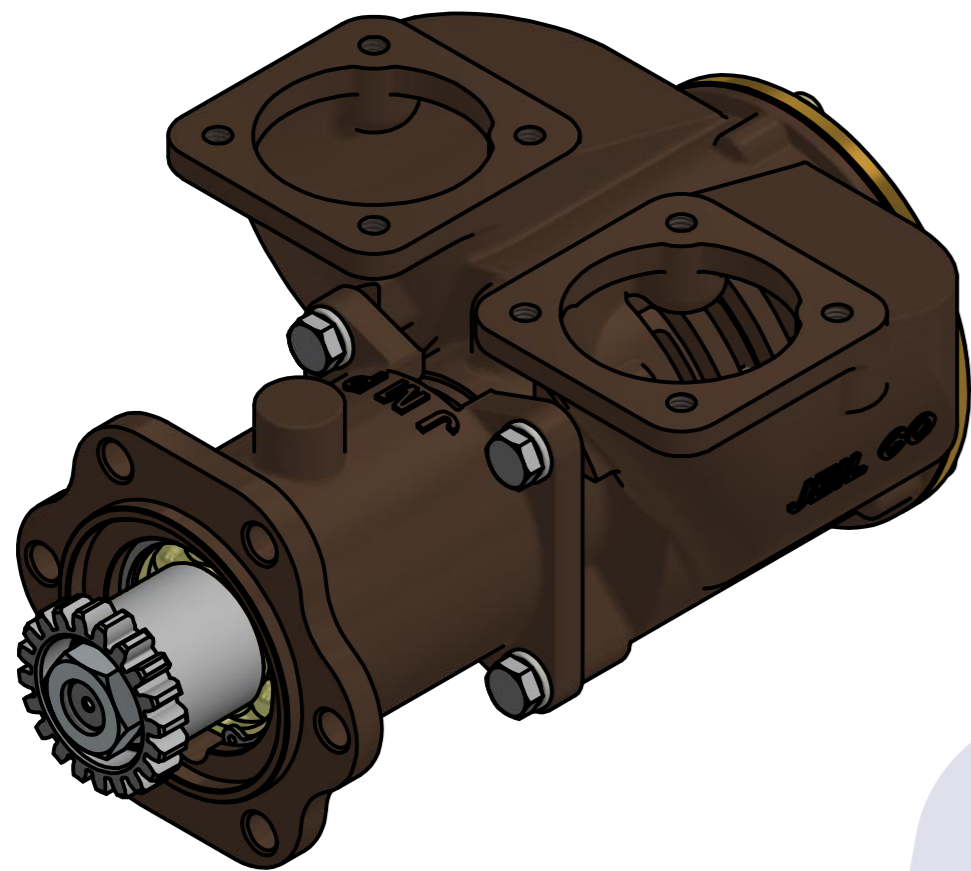

부품 리스트					
항목	수량	부품번호	주제	재질	설명
1	1	PUA0035	PUMP ASSY		JPR-G6300

Drawing by	Checked by	Approved by - date	Model Name	Date	Scale
M.J.KANG	C.I. JEON		JPR-G6300	2020-03-02	1:1
			PUMP ASSY		
			PART NUMBER	Edition	Sheet
			PUA0035(0)	0	A2

PART LIST					
No.	QTY	PART NUMBER	PART NAME	MAT	DESCRIPTION
1	1	PUA0035	PUMP ASSY		JPR-G6300

Drawing by	Checked by	Approved by - date	Model Name	Date	Scale
강 명진	Y.D. JEON		JPR-G6300	2013-08-07	1 : 1
			PUMP PART'S VIEW		
			PART NUMBER	Edition	Sheet
			PUA0035(0)	0	A2

품 번	PUA0035
품 명	JPR-G6300

A: MAJOR KIT B: MINOR KIT C: CAM SET D: M-SEAL SET E: IMPELLER KIT

No.	QTY	PART NUMBER	PART NAME	A (JSK0026)	B (JSM0005)	C (CAMSET0018)	D (MCSSET0007)	E (JIKJMP045)
1	2	BER0005	BEARING	X				
2	6	BOL0005	SCREW	X	X			
3	4	BOL0016	HEX BOLT					
4	1	BOL0022	NUT					
5	4	BOL0036	SPRING WASHER					
6	1	BOL0102	FLAT WASHER					
7	1	BOL0103	SPRING WASHER					
8	1	CAM0018	CAM	X	X	X		
9	1	COV0011	COVER	X	X			
10	1	GAK0008	GASKET	X	X			X
11	1	GEA0009	GEAR					
12	1	IMP0016	RUBBER IMPELLER	X	X			X
13	1	KEY0019	KEY	X				
14	1	MCS0010	CERAMIC	X	X		X	
15	1	MCS0014	CARBON	X	X		X	
16	1	ORG0003	O-RING	X				
17	1	PBC0041	PUMP CASING / BER					
18	1	PBC0042	PUMP CASING / IMP					
19	2	PIN0002	PIN	X (1)	X (1)			
20	1	RET001301	RETAINER	X				
21	1	SHA0025	SHAFT	X				
22	1	SNP0008	SNAP-RING	X	X		X	
23	1	SNP0013	SNAP-RING	X				
24	2	WER0010	WEAR PLATE	X	X			