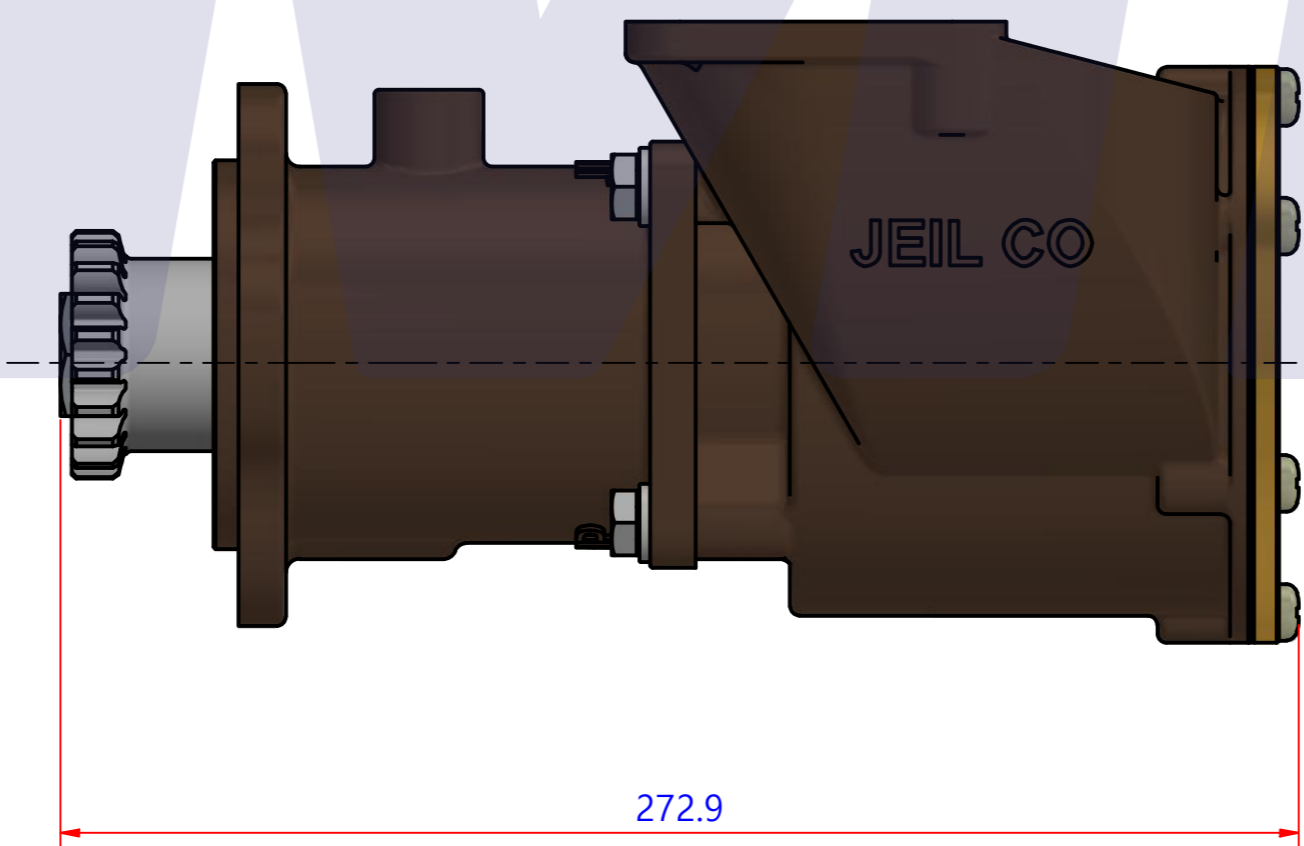

부품 리스트					
항목	수량	부품번호	주제	재질	설명
1	1	PUA0035	PUMP ASSY		JPR-G6300

Drawing by	Checked by	Approved by - date	Model Name	Date	Scale
M.J.KANG	C.I. JEON		JPR-G6300	2020-03-02	1:1
			PUMP ASSY		
			PART NUMBER	Edition	Sheet
			PUA0035(0)	0	A2

PART LIST					
No.	QTY	PART NUMBER	PART NAME	MAT	DESCRIPTION
1	1	PUA0035	PUMP ASSY		JPR-G6300

Drawing by	Checked by	Approved by - date	Model Name	Date	Scale
강 명진	Y.D. JEON		JPR-G6300	2013-08-07	1 : 1
			PUMP PART'S VIEW		
			PART NUMBER	Edition	Sheet
			PUA0035(0)	0	A2

품 번	PUA0035
품 명	JPR-G6300

A: MAJOR KIT B: MINOR KIT C: CAM SET D: M-SEAL SET E: IMPELLER KIT

No.	QTY	PART NUMBER	PART NAME	A (JSK0026)	B (JSM0005)	C (CAMSET0018)	D (MCSSET0007)	E (JIKJMP045)
1	2	BER0005	BEARING	X				
2	6	BOL0005	SCREW	X	X			
3	4	BOL0016	HEX BOLT					
4	1	BOL0022	NUT					
5	4	BOL0036	SPRING WASHER					
6	1	BOL0102	FLAT WASHER					
7	1	BOL0103	SPRING WASHER					
8	1	CAM0018	CAM	X	X	X		
9	1	COV0011	COVER	X	X			
10	1	GAK0008	GASKET	X	X			X
11	1	GEA0009	GEAR					
12	1	IMP0016	RUBBER IMPELLER	X	X			X
13	1	KEY0019	KEY	X				
14	1	MCS0010	CERAMIC	X	X		X	
15	1	MCS0014	CARBON	X	X		X	
16	1	ORG0003	O-RING	X				
17	1	PBC0041	PUMP CASING / BER					
18	1	PBC0042	PUMP CASING / IMP					
19	2	PIN0002	PIN	X (1)	X (1)			
20	1	RET001301	RETAINER	X				
21	1	SHA0025	SHAFT	X				
22	1	SNP0008	SNAP-RING	X	X		X	
23	1	SNP0013	SNAP-RING	X				
24	2	WER0010	WEAR PLATE	X	X			