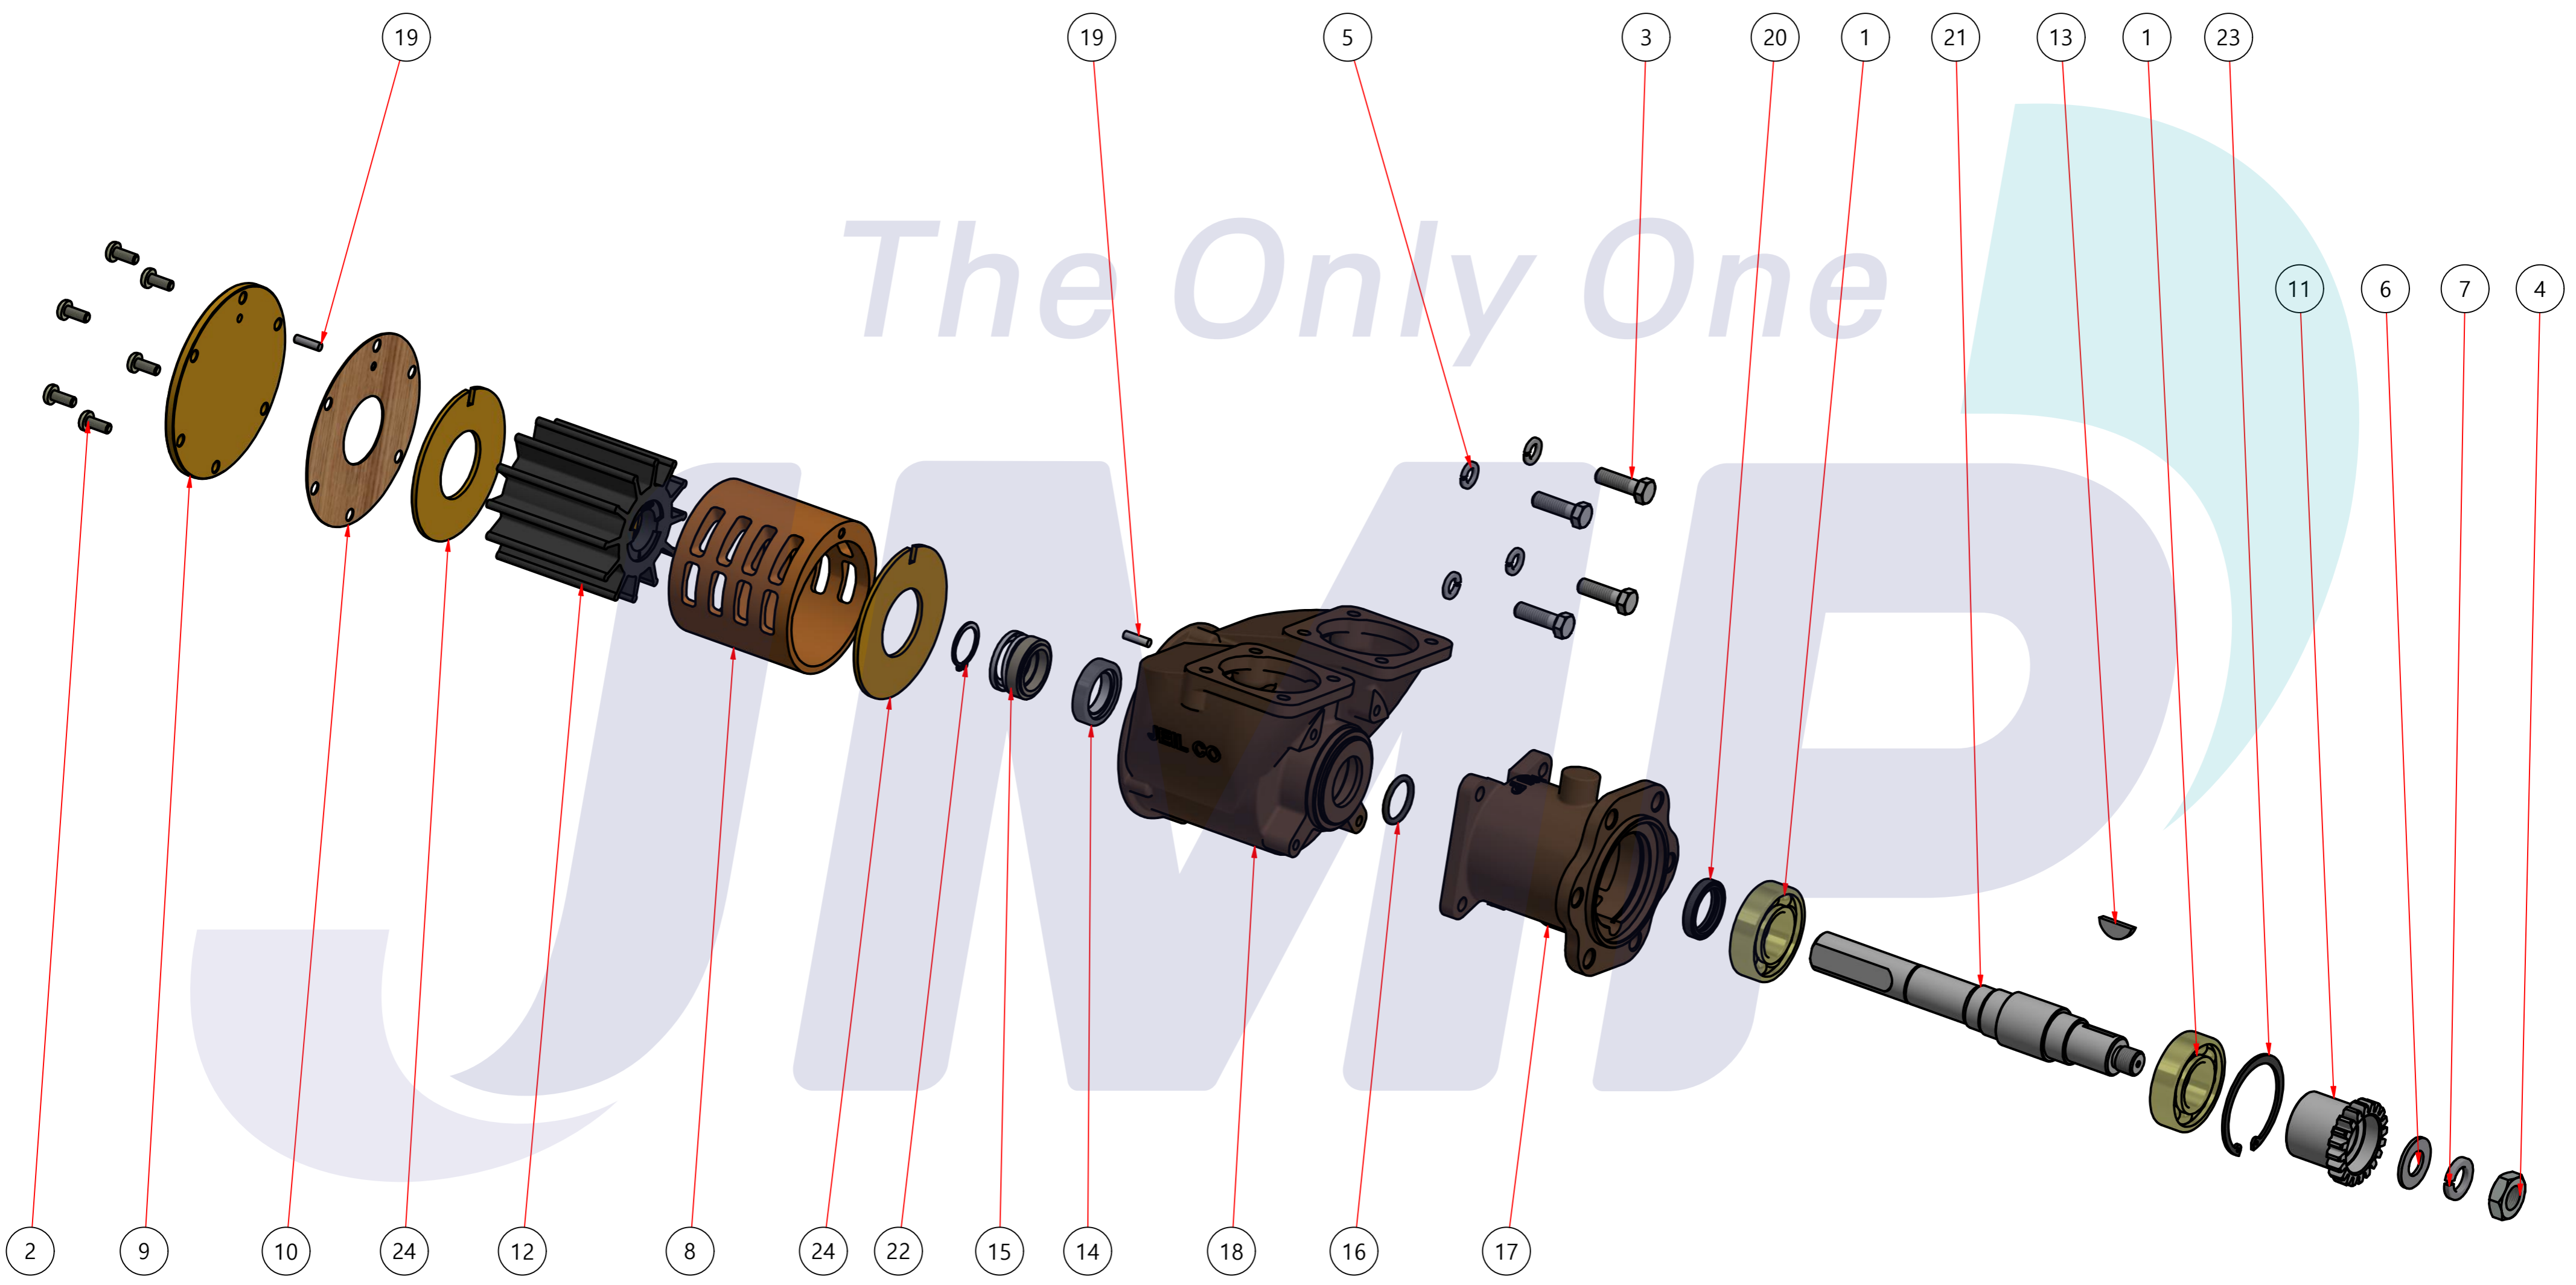

부품 리스트					
항목	수량	부품번호	주제	재질	설명
1	1	PUA0035	PUMP ASSY		JPR-G6300

Drawing by	Checked by	Approved by - date	Model Name	Date	Scale
M.J.KANG	C.I. JEON		JPR-G6300	2020-03-02	1:1
			PUMP ASSY		
			PART NUMBER	Edition	Sheet
			PUA0035(0)	0	A2

PART LIST					
No.	QTY	PART NUMBER	PART NAME	MAT	DESCRIPTION
1	1	PUA0035	PUMP ASSY		JPR-G6300

Drawing by	Checked by	Approved by - date	Model Name	Date	Scale
강 명진	Y.D. JEON		JPR-G6300	2013-08-07	1 : 1
			PUMP PART'S VIEW		
			PART NUMBER	Edition	Sheet
			PUA0035(0)	0	A2

품 번	PUA0035
품 명	JPR-G6300

A: MAJOR KIT B: MINOR KIT C: CAM SET D: M-SEAL SET E: IMPELLER KIT

No.	QTY	PART NUMBER	PART NAME	A (JSK0026)	B (JSM0005)	C (CAMSET0018)	D (MCSSET0007)	E (JIKJMP045)
1	2	BER0005	BEARING	X				
2	6	BOL0005	SCREW	X	X			
3	4	BOL0016	HEX BOLT					
4	1	BOL0022	NUT					
5	4	BOL0036	SPRING WASHER					
6	1	BOL0102	FLAT WASHER					
7	1	BOL0103	SPRING WASHER					
8	1	CAM0018	CAM	X	X	X		
9	1	COV0011	COVER	X	X			
10	1	GAK0008	GASKET	X	X			X
11	1	GEA0009	GEAR					
12	1	IMP0016	RUBBER IMPELLER	X	X			X
13	1	KEY0019	KEY	X				
14	1	MCS0010	CERAMIC	X	X		X	
15	1	MCS0014	CARBON	X	X		X	
16	1	ORG0003	O-RING	X				
17	1	PBC0041	PUMP CASING / BER					
18	1	PBC0042	PUMP CASING / IMP					
19	2	PIN0002	PIN	X (1)	X (1)			
20	1	RET001301	RETAINER	X				
21	1	SHA0025	SHAFT	X				
22	1	SNP0008	SNAP-RING	X	X		X	
23	1	SNP0013	SNAP-RING	X				
24	2	WER0010	WEAR PLATE	X	X			