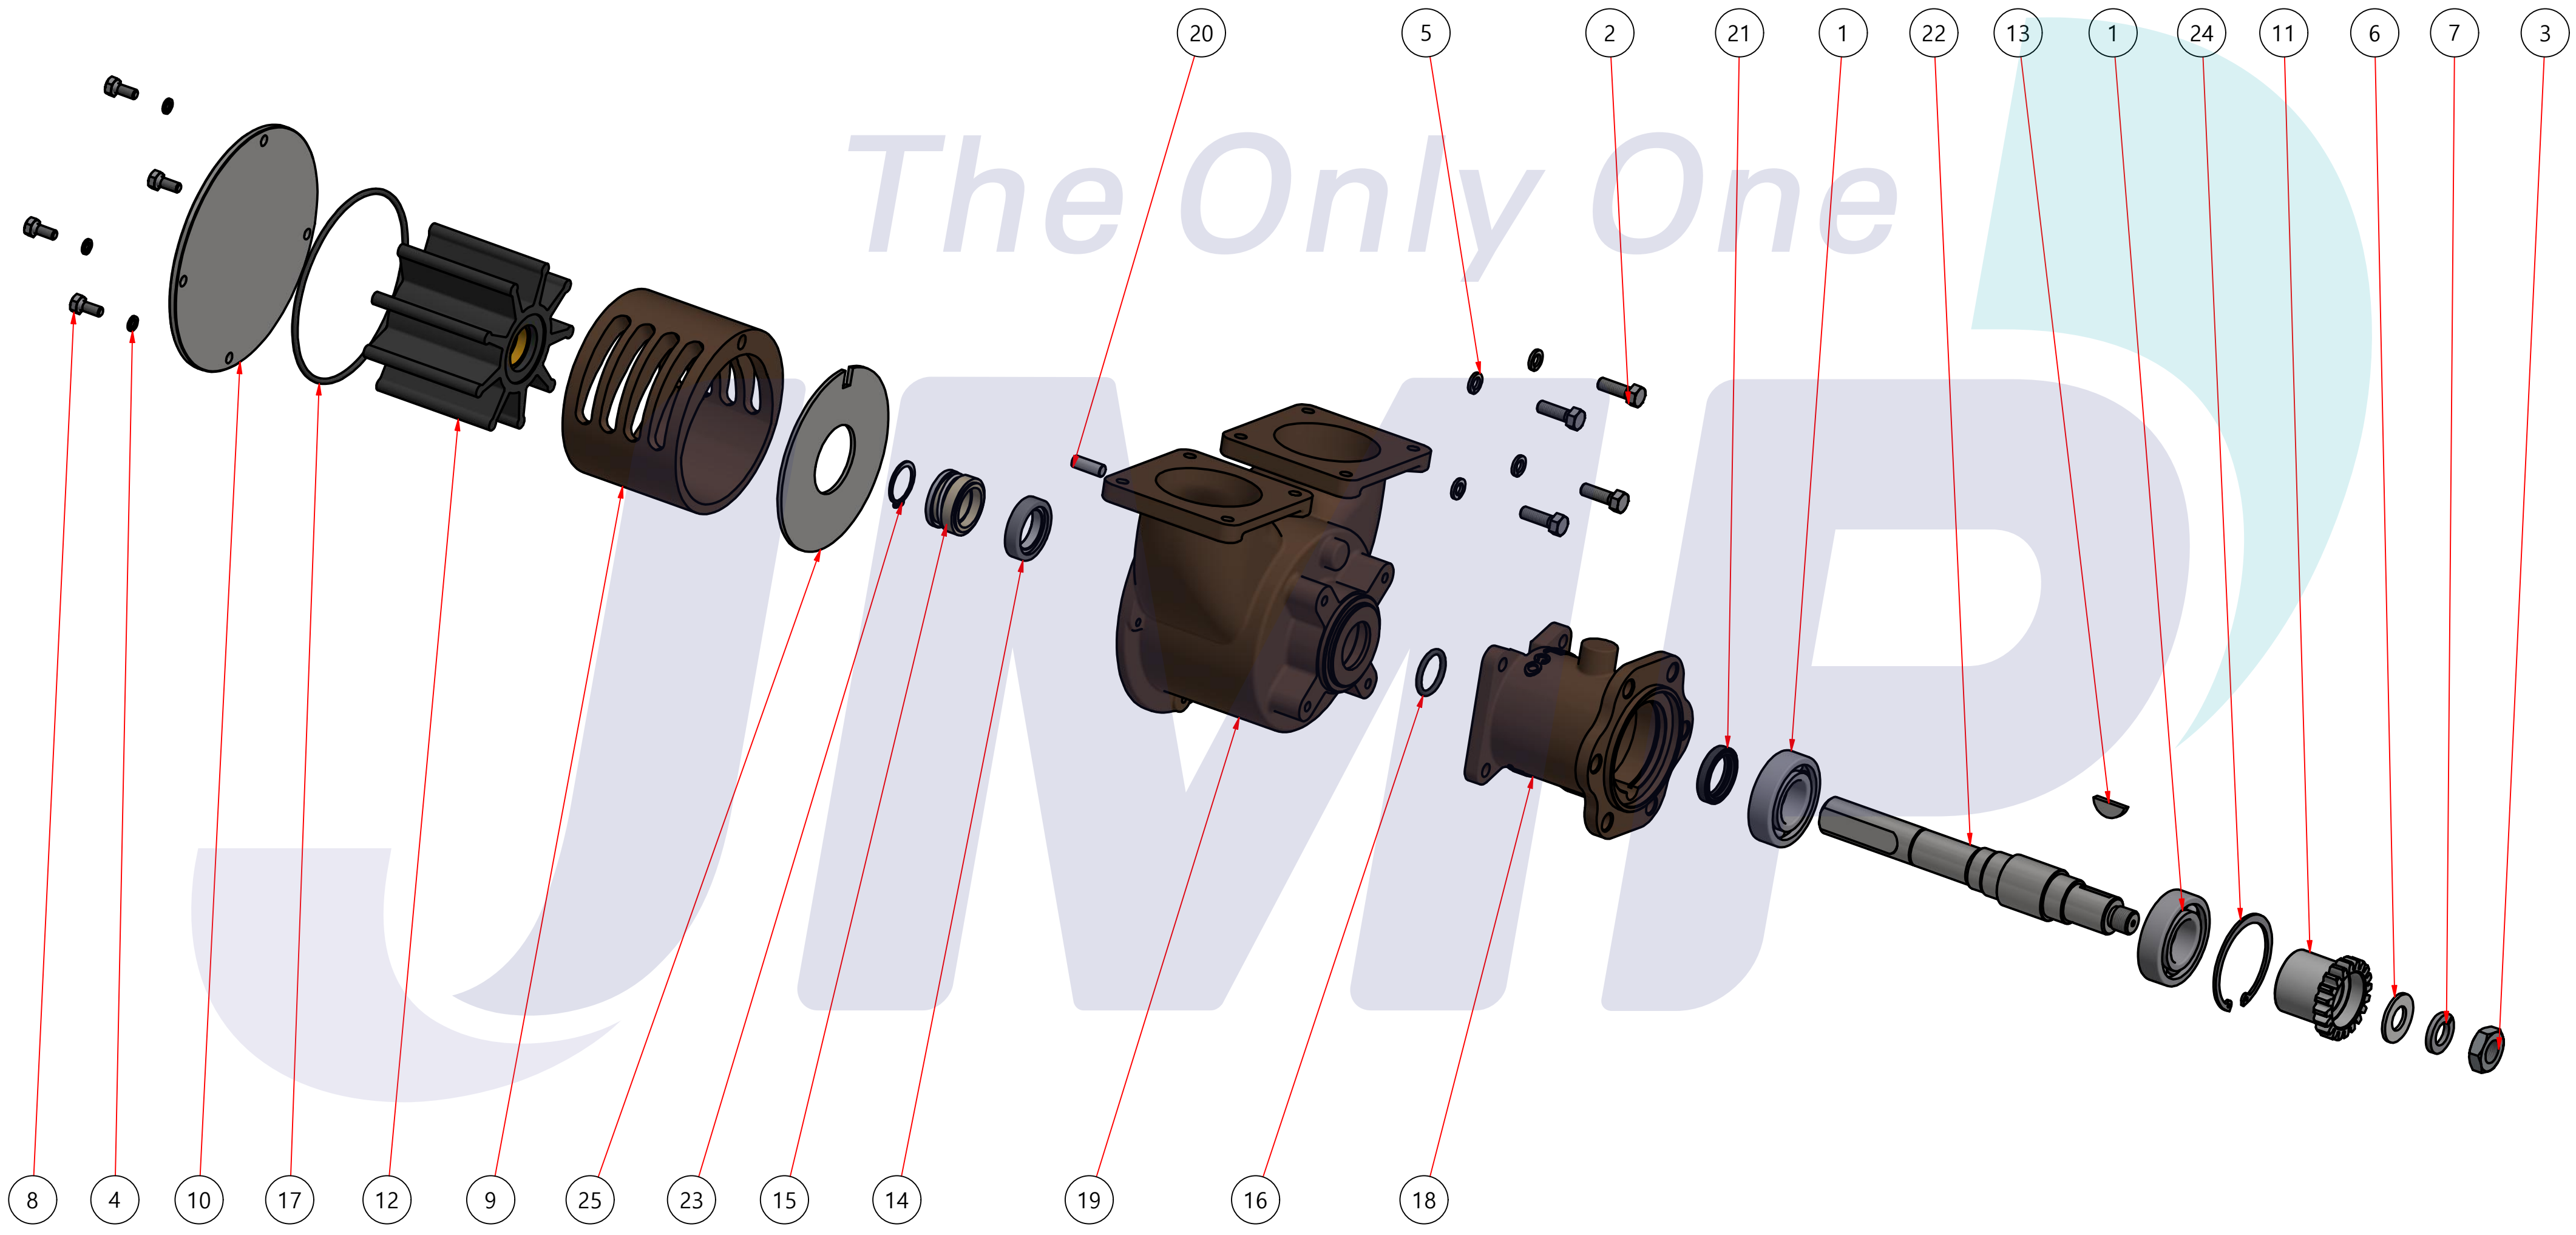

부품 리스트					
항목	수량	부품번호	주제	재질	설명
1	1	PUA0086	PUMP ASSY		JPR-G6400

Drawing by	Checked by	Approved by - date	Model Name	Date	Scale
	Y.D, JEON		JPR-G6400	2013-01-16	1 : 1
			PUMP ASSY		
			PART NUMBER	Edition	Sheet
			PUA0086(0)	0	A2

PART LIST					
No.	QTY	PART NUMBER	PART NAME	MAT	DESCRIPTION
1	1	PUA0086	PUMP ASSY		JPR-G6400

Drawing by	Checked by	Approved by - date	Model Name	Date	Scale
강 명진	Y.D. JEON		JPR-G6400	2013-09-25	1 : 1
			PUMP PART'S VIEW		
			PART NUMBER	Edition	Sheet
			PUA0086(0)	0	A2

품 번	PUA0086
품 명	JPR-G6400

A: MAJOR KIT B: MINOR KIT C: CAM SET D: M-SEAL SET E: IMPELLER KIT

No.	QTY	PART NUMBER	PART NAME	A (JSK0027)	B (JSM0004)	C (CAMSET0019)	D (MCSSET0007)	E (JIKJMP054)
1	2	BER0005	BEARING	X				
2	4	BOL0016	HEX BOLT					
3	1	BOL0022	NUT					
4	4	BOL0035	SPRING WASHER	X	X			
5	4	BOL0036	SPRING WASHER					
6	1	BOL0102	FLAT WASHER					
7	1	BOL0103	SPRING WASHER					
8	4	BOL010501	HEX BOLT	X	X			
9	1	CAM0019	CAM	X	X	X		
10	1	COV001201	COVER	X	X			
11	1	GEA0009	GEAR					
12	1	IMP0019	RUBBER IMPELLER	X	X			X
13	1	KEY0019	KEY	X				
14	1	MCS0010	CERAMIC	X	X		X	
15	1	MCS0014	CARBON	X	X		X	
16	1	ORG0003	O-RING	X				
17	1	ORG0047	O-RING	X	X			X
18	1	PBC0041	PUMP CASING / BER					
19	1	PBC0149	PUMP CASING / IMP					
20	1	PIN0008	PIN					
21	1	RET001301	RETAINER	X				
22	1	SHA0025	SHAFT	X				
23	1	SNP0008	SNAP-RING	X	X		X	
24	1	SNP0013	SNAP-RING	X				
25	1	WER0011	WEAR PLATE	X	X			