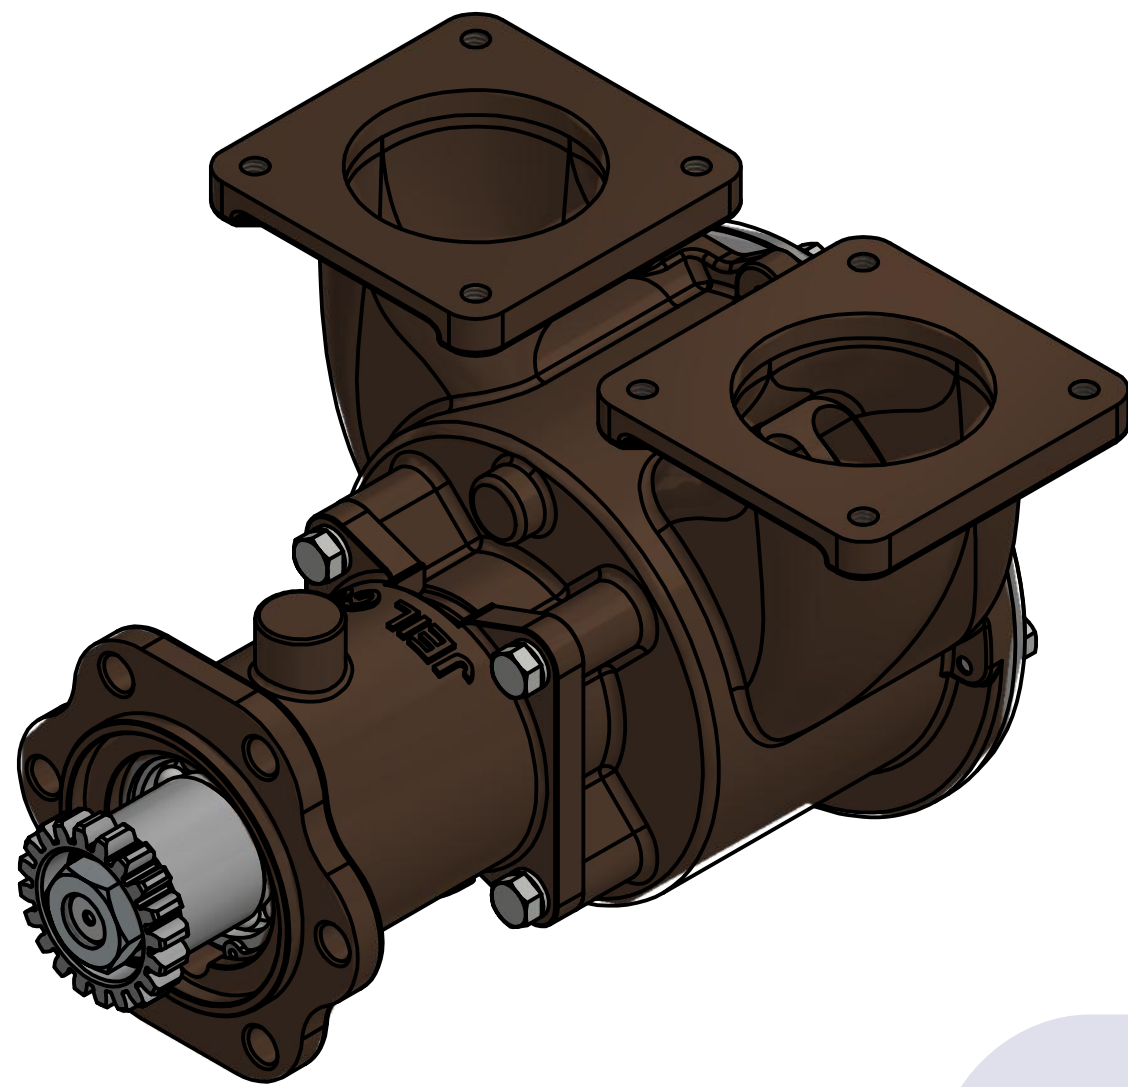

부품 리스트					
항목	수량	부품번호	주제	재질	설명
1	1	PUA0086	PUMP ASSY		JPR-G6400

Drawing by	Checked by	Approved by - date	Model Name	Date	Scale
	Y.D, JEON		JPR-G6400	2013-01-16	1 : 1
			PUMP ASSY		
			PART NUMBER	Edition	Sheet
			PUA0086(0)	0	A2

PART LIST					
No.	QTY	PART NUMBER	PART NAME	MAT	DESCRIPTION
1	1	PUA0086	PUMP ASSY		JPR-G6400

Drawing by	Checked by	Approved by - date	Model Name	Date	Scale
강 명진	Y.D. JEON		JPR-G6400	2013-09-25	1 : 1
			PUMP PART'S VIEW		
			PART NUMBER	Edition	Sheet
			PUA0086(0)	0	A2

품 번	PUA0086
품 명	JPR-G6400

A: MAJOR KIT B: MINOR KIT C: CAM SET D: M-SEAL SET E: IMPELLER KIT

No.	QTY	PART NUMBER	PART NAME	A (JSK0027)	B (JSM0004)	C (CAMSET0019)	D (MCSSET0007)	E (JIKJMP054)
1	2	BER0005	BEARING	X				
2	4	BOL0016	HEX BOLT					
3	1	BOL0022	NUT					
4	4	BOL0035	SPRING WASHER	X	X			
5	4	BOL0036	SPRING WASHER					
6	1	BOL0102	FLAT WASHER					
7	1	BOL0103	SPRING WASHER					
8	4	BOL010501	HEX BOLT	X	X			
9	1	CAM0019	CAM	X	X	X		
10	1	COV001201	COVER	X	X			
11	1	GEA0009	GEAR					
12	1	IMP0019	RUBBER IMPELLER	X	X			X
13	1	KEY0019	KEY	X				
14	1	MCS0010	CERAMIC	X	X		X	
15	1	MCS0014	CARBON	X	X		X	
16	1	ORG0003	O-RING	X				
17	1	ORG0047	O-RING	X	X			X
18	1	PBC0041	PUMP CASING / BER					
19	1	PBC0149	PUMP CASING / IMP					
20	1	PIN0008	PIN					
21	1	RET001301	RETAINER	X				
22	1	SHA0025	SHAFT	X				
23	1	SNP0008	SNAP-RING	X	X		X	
24	1	SNP0013	SNAP-RING	X				
25	1	WER0011	WEAR PLATE	X	X			