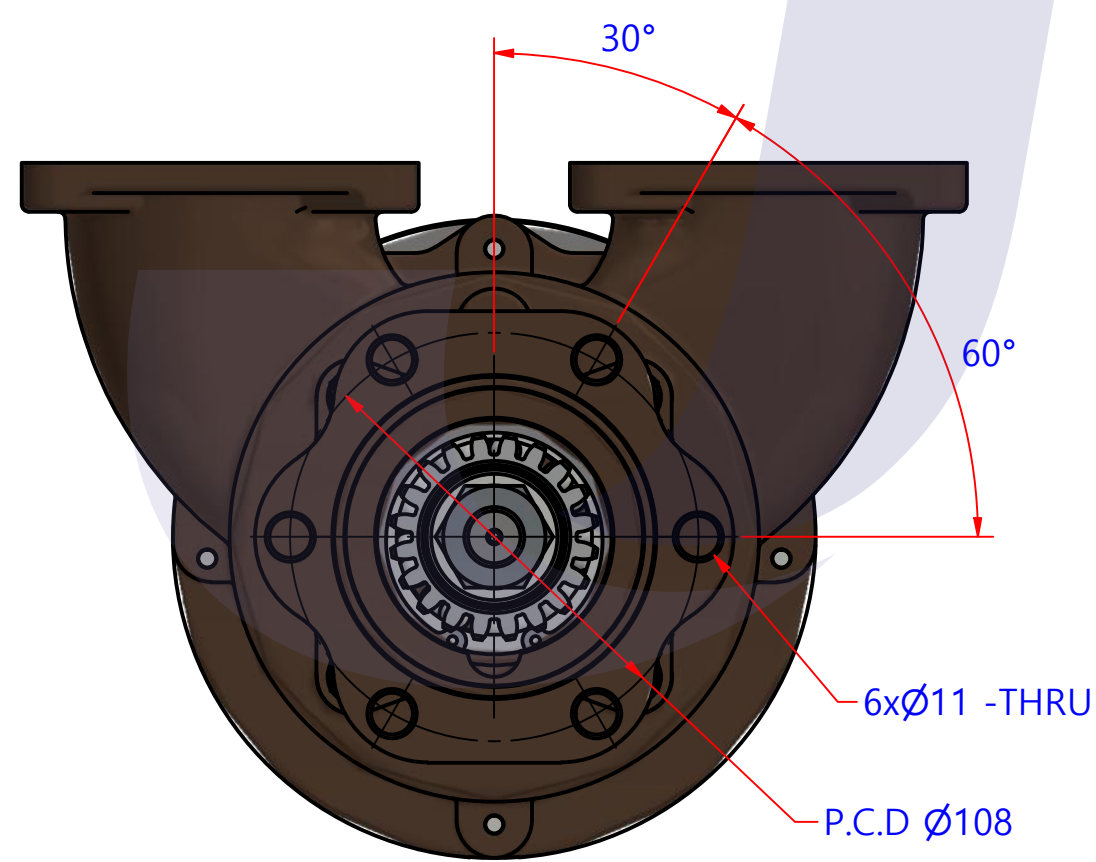

부품 리스트					
항목	수량	부품번호	주제	재질	설명
1	1	PUA0086	PUMP ASSY		JPR-G6400

Drawing by	Checked by	Approved by - date	Model Name	Date	Scale
	Y.D, JEON		JPR-G6400	2013-01-16	1 : 1
			PUMP ASSY		
			PART NUMBER	Edition	Sheet
			PUA0086(0)	0	A2

PART LIST					
No.	QTY	PART NUMBER	PART NAME	MAT	DESCRIPTION
1	1	PUA0086	PUMP ASSY		JPR-G6400

Drawing by	Checked by	Approved by - date	Model Name	Date	Scale
강 명진	Y.D. JEON		JPR-G6400	2013-09-25	1 : 1
			PUMP PART'S VIEW		
			PART NUMBER	Edition	Sheet
			PUA0086(0)	0	A2

품 번	PUA0086
품 명	JPR-G6400

A: MAJOR KIT B: MINOR KIT C: CAM SET D: M-SEAL SET E: IMPELLER KIT

No.	QTY	PART NUMBER	PART NAME	A (JSK0027)	B (JSM0004)	C (CAMSET0019)	D (MCSSET0007)	E (JIKJMP054)
1	2	BER0005	BEARING	X				
2	4	BOL0016	HEX BOLT					
3	1	BOL0022	NUT					
4	4	BOL0035	SPRING WASHER	X	X			
5	4	BOL0036	SPRING WASHER					
6	1	BOL0102	FLAT WASHER					
7	1	BOL0103	SPRING WASHER					
8	4	BOL010501	HEX BOLT	X	X			
9	1	CAM0019	CAM	X	X	X		
10	1	COV001201	COVER	X	X			
11	1	GEA0009	GEAR					
12	1	IMP0019	RUBBER IMPELLER	X	X			X
13	1	KEY0019	KEY	X				
14	1	MCS0010	CERAMIC	X	X		X	
15	1	MCS0014	CARBON	X	X		X	
16	1	ORG0003	O-RING	X				
17	1	ORG0047	O-RING	X	X			X
18	1	PBC0041	PUMP CASING / BER					
19	1	PBC0149	PUMP CASING / IMP					
20	1	PIN0008	PIN					
21	1	RET001301	RETAINER	X				
22	1	SHA0025	SHAFT	X				
23	1	SNP0008	SNAP-RING	X	X		X	
24	1	SNP0013	SNAP-RING	X				
25	1	WER0011	WEAR PLATE	X	X			