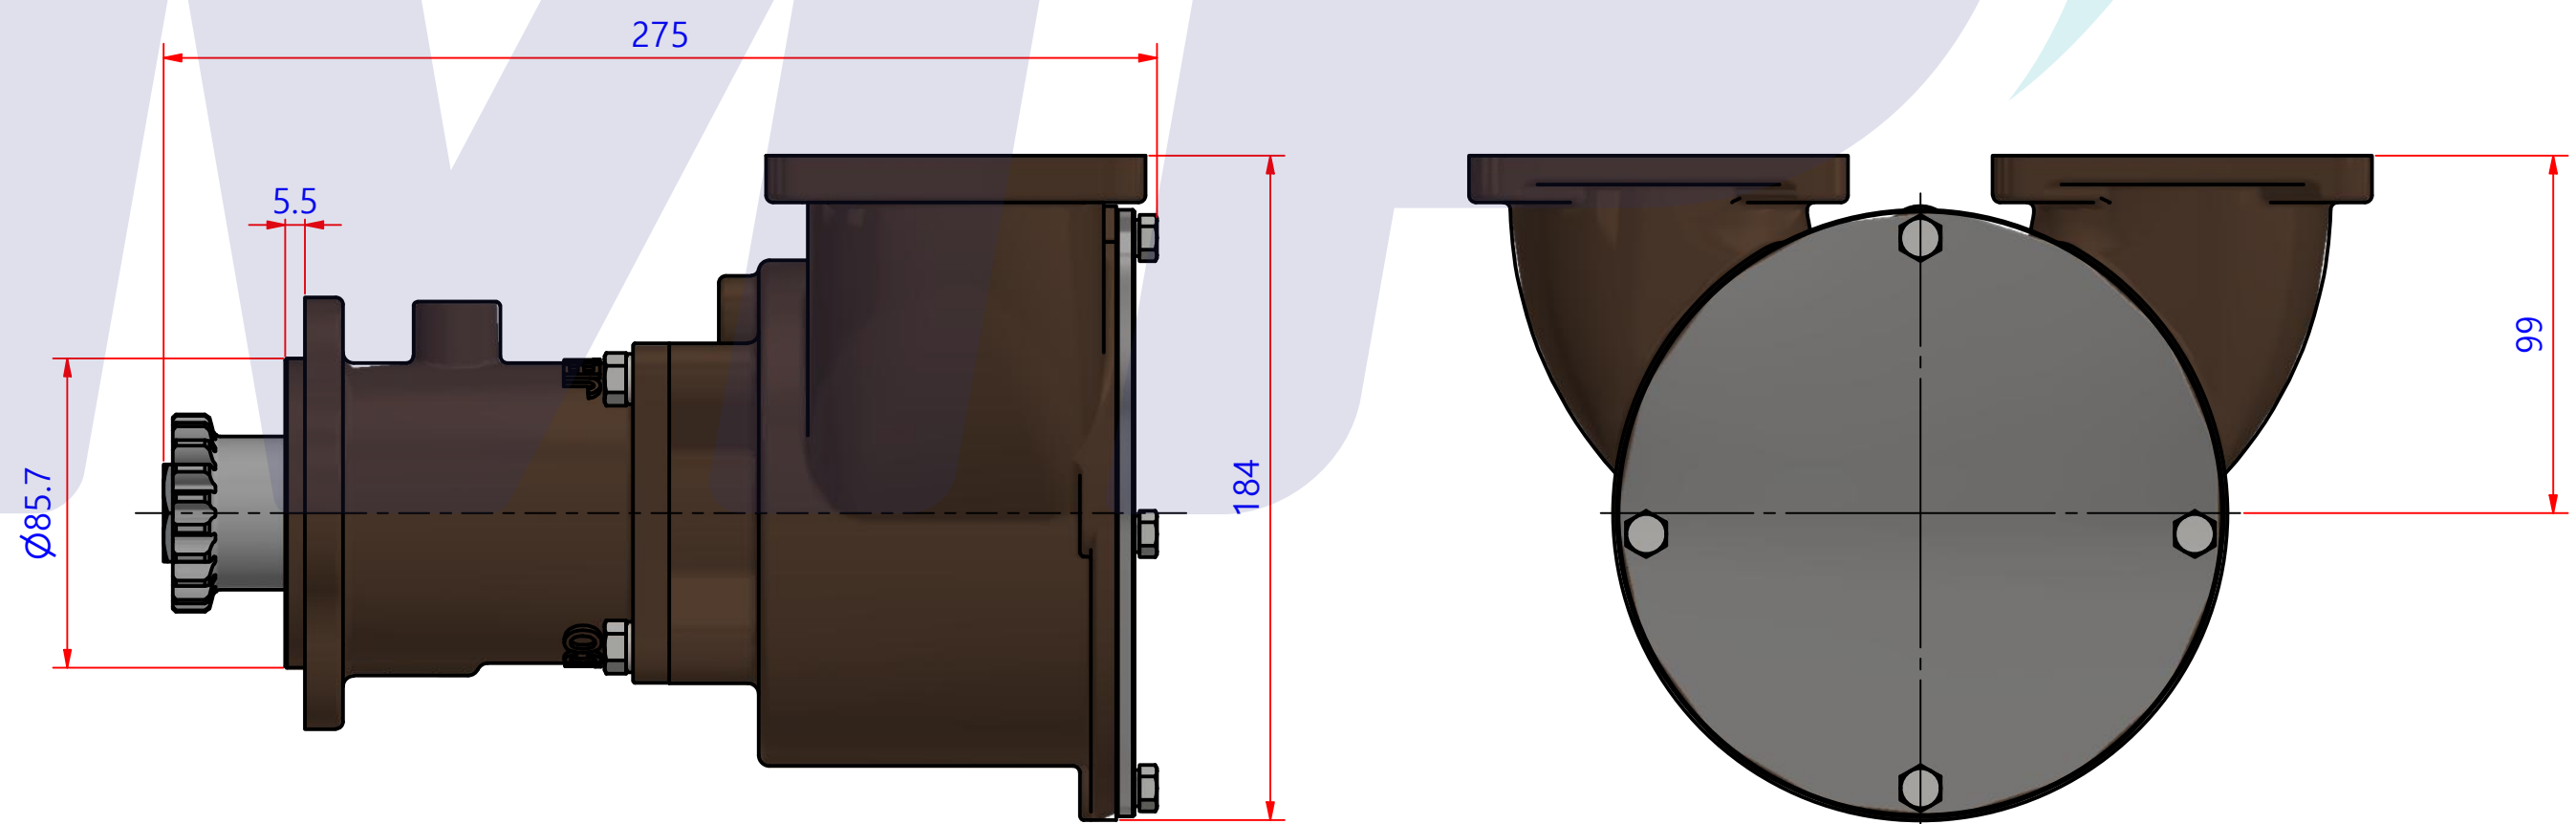

부품 리스트					
항목	수량	부품번호	주제	재질	설명
1	1	PUA0086	PUMP ASSY		JPR-G6400

Drawing by	Checked by	Approved by - date	Model Name	Date	Scale
	Y.D, JEON		JPR-G6400	2013-01-16	1 : 1
			PUMP ASSY		
			PART NUMBER	Edition	Sheet
			PUA0086(0)	0	A2

PART LIST					
No.	QTY	PART NUMBER	PART NAME	MAT	DESCRIPTION
1	1	PUA0086	PUMP ASSY		JPR-G6400

Drawing by	Checked by	Approved by - date	Model Name	Date	Scale
강 명진	Y.D. JEON		JPR-G6400	2013-09-25	1 : 1
			PUMP PART'S VIEW		
			PART NUMBER	Edition	Sheet
			PUA0086(0)	0	A2

품 번	PUA0086
품 명	JPR-G6400

A: MAJOR KIT B: MINOR KIT C: CAM SET D: M-SEAL SET E: IMPELLER KIT

No.	QTY	PART NUMBER	PART NAME	A (JSK0027)	B (JSM0004)	C (CAMSET0019)	D (MCSSET0007)	E (JIKJMP054)
1	2	BER0005	BEARING	X				
2	4	BOL0016	HEX BOLT					
3	1	BOL0022	NUT					
4	4	BOL0035	SPRING WASHER	X	X			
5	4	BOL0036	SPRING WASHER					
6	1	BOL0102	FLAT WASHER					
7	1	BOL0103	SPRING WASHER					
8	4	BOL010501	HEX BOLT	X	X			
9	1	CAM0019	CAM	X	X	X		
10	1	COV001201	COVER	X	X			
11	1	GEA0009	GEAR					
12	1	IMP0019	RUBBER IMPELLER	X	X			X
13	1	KEY0019	KEY	X				
14	1	MCS0010	CERAMIC	X	X		X	
15	1	MCS0014	CARBON	X	X		X	
16	1	ORG0003	O-RING	X				
17	1	ORG0047	O-RING	X	X			X
18	1	PBC0041	PUMP CASING / BER					
19	1	PBC0149	PUMP CASING / IMP					
20	1	PIN0008	PIN					
21	1	RET001301	RETAINER	X				
22	1	SHA0025	SHAFT	X				
23	1	SNP0008	SNAP-RING	X	X		X	
24	1	SNP0013	SNAP-RING	X				
25	1	WER0011	WEAR PLATE	X	X			