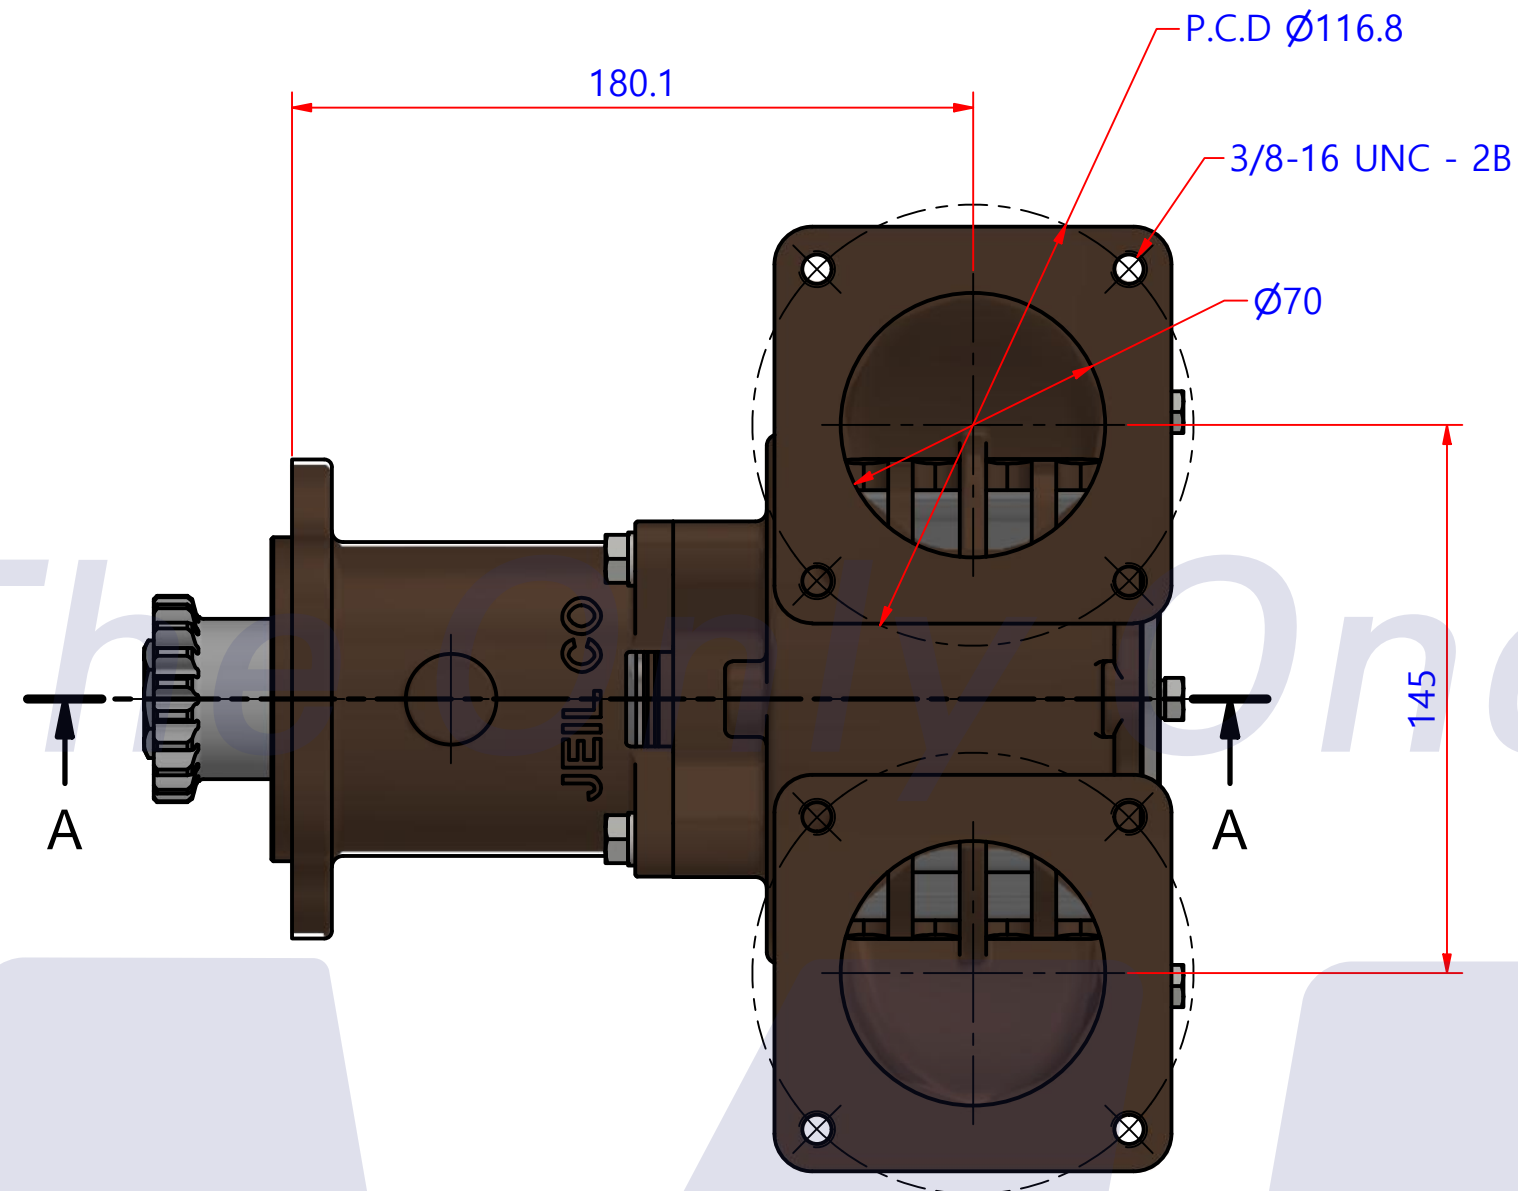

부품 리스트					
항목	수량	부품번호	주제	재질	설명
1	1	PUA0086	PUMP ASSY		JPR-G6400

Drawing by	Checked by	Approved by - date	Model Name	Date	Scale
	Y.D, JEON		JPR-G6400	2013-01-16	1 : 1
			PUMP ASSY		
			PART NUMBER	Edition	Sheet
			PUA0086(0)	0	A2

PART LIST					
No.	QTY	PART NUMBER	PART NAME	MAT	DESCRIPTION
1	1	PUA0086	PUMP ASSY		JPR-G6400

Drawing by	Checked by	Approved by - date	Model Name	Date	Scale
강 명진	Y.D. JEON		JPR-G6400	2013-09-25	1 : 1
			PUMP PART'S VIEW		
			PART NUMBER	Edition	Sheet
			PUA0086(0)	0	A2

품 번	PUA0086
품 명	JPR-G6400

A: MAJOR KIT B: MINOR KIT C: CAM SET D: M-SEAL SET E: IMPELLER KIT

No.	QTY	PART NUMBER	PART NAME	A (JSK0027)	B (JSM0004)	C (CAMSET0019)	D (MCSSET0007)	E (JIKJMP054)
1	2	BER0005	BEARING	X				
2	4	BOL0016	HEX BOLT					
3	1	BOL0022	NUT					
4	4	BOL0035	SPRING WASHER	X	X			
5	4	BOL0036	SPRING WASHER					
6	1	BOL0102	FLAT WASHER					
7	1	BOL0103	SPRING WASHER					
8	4	BOL010501	HEX BOLT	X	X			
9	1	CAM0019	CAM	X	X	X		
10	1	COV001201	COVER	X	X			
11	1	GEA0009	GEAR					
12	1	IMP0019	RUBBER IMPELLER	X	X			X
13	1	KEY0019	KEY	X				
14	1	MCS0010	CERAMIC	X	X		X	
15	1	MCS0014	CARBON	X	X		X	
16	1	ORG0003	O-RING	X				
17	1	ORG0047	O-RING	X	X			X
18	1	PBC0041	PUMP CASING / BER					
19	1	PBC0149	PUMP CASING / IMP					
20	1	PIN0008	PIN					
21	1	RET001301	RETAINER	X				
22	1	SHA0025	SHAFT	X				
23	1	SNP0008	SNAP-RING	X	X		X	
24	1	SNP0013	SNAP-RING	X				
25	1	WER0011	WEAR PLATE	X	X			