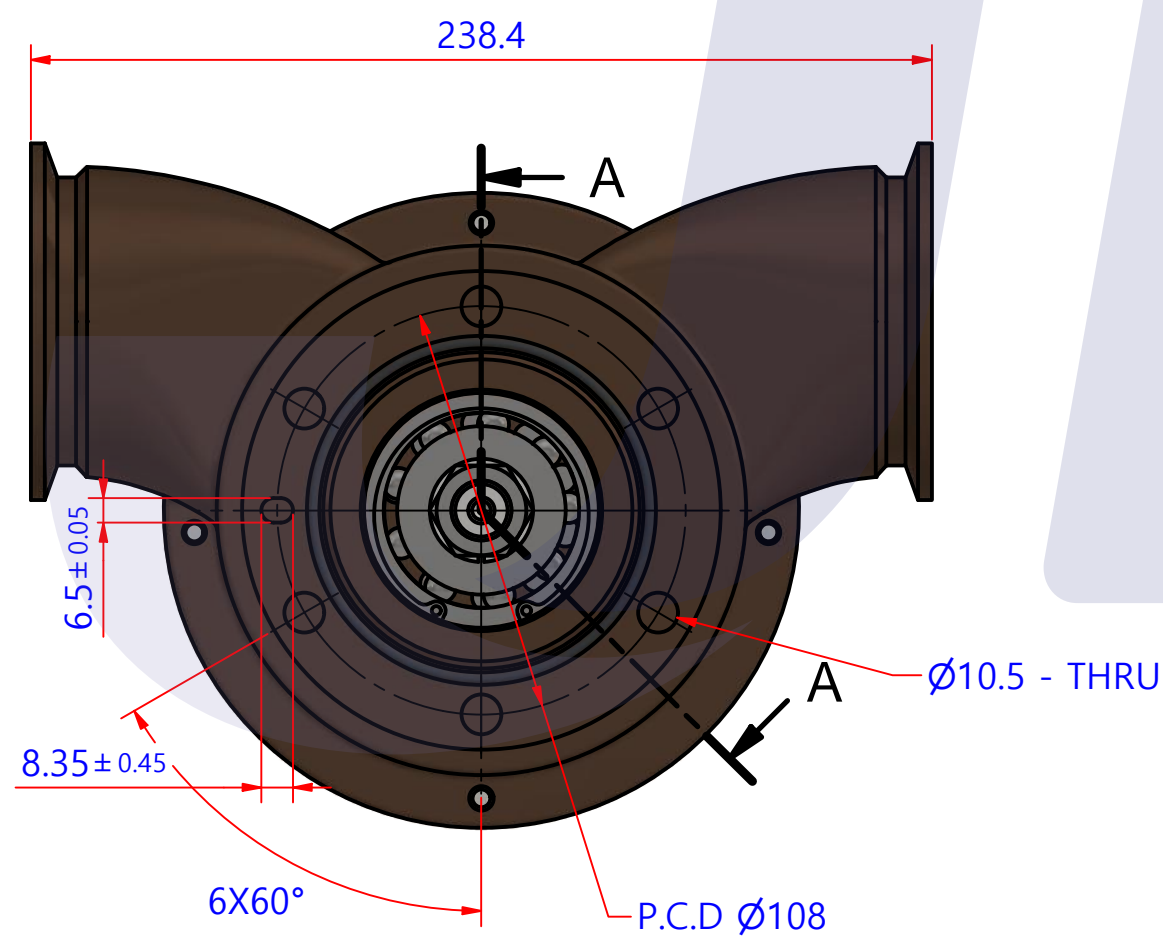

부품 리스트					
항목	수량	부품번호	주제	재질	설명
1	1	PUA0090	PUMP ASSY		JPR-G6500

Drawing by	Checked by	Approved by - date	Model Name	Date	Scale
	Y.D, JEON		JPR-G6500	2013-02-14	1 : 1
			PUMP ASSY		
			PART NUMBER	Edition	Sheet
			PUA0090(0)	0	A2

PART LIST					
No.	QTY	PART NUMBER	PART NAME	MAT	DESCRIPTION
1	1	PUA0090	PUMP ASSY		JPR-G6500

Drawing by	Checked by	Approved by - date	Model Name	Date	Scale
강 명진	Y.D. JEON		JPR-G6500	2013-07-29	1 : 1
			<b>PUMP PART'S VIEW</b>		
			PART NUMBER	Edition	Sheet
			PUA0090(0)	0	A2

품 번	PUA0090
품 명	JPR-G6500

A: MAJOR KIT B: MINOR KIT C: CAM SET D: M-SEAL SET E: IMPELLER KIT

No.	QTY	PART NUMBER	PART NAME	A (JSK0079)	B (JSM0004)	C (CAMSET0019)	D (MCSSET0007)	E (JIKJMP054)
1	1	BER0005	BEARING	X				
2	1	BER0020	BEARING	X				
3	1	BOL0022	NUT					
4	4	BOL0035	SPRING WASHER	X	X			
5	4	BOL0038	SPRING WASHER					
6	4	BOL0089	HEX BOLT					
7	1	BOL0102	FLAT WASHER					
8	1	BOL0103	SPRING WASHER					
9	4	BOL010501	HEX BOLT	X	X			
10	1	CAM0019	CAM	X	X	X		
11	1	COV001201	COVER	X	X			
12	1	IMP0019	RUBBER IMPELLER	X	X			X
13	1	KEY0026	KEY	X				
14	1	MCS0010	CERAMIC	X	X		X	
15	1	MCS0014	CARBON	X	X		X	
16	1	ORG0047	O-RING	X	X			X
17	1	ORG0048	O-RING	X				
18	1	PBC0155	PUMP CASING / BER					
19	1	PBC0156	PUMP CASING / IMP					
20	1	PIN0008	PIN					
21	1	RET001301	RETAINER	X				
22	1	SHA0091	SHAFT	X				
23	1	SLI0003	SLINGER	X				
24	1	SNP0008	SNAP-RING	X	X		X	
25	1	SNP0013	SNAP-RING	X				
26	1	WER0011	WEAR PLATE	X	X			