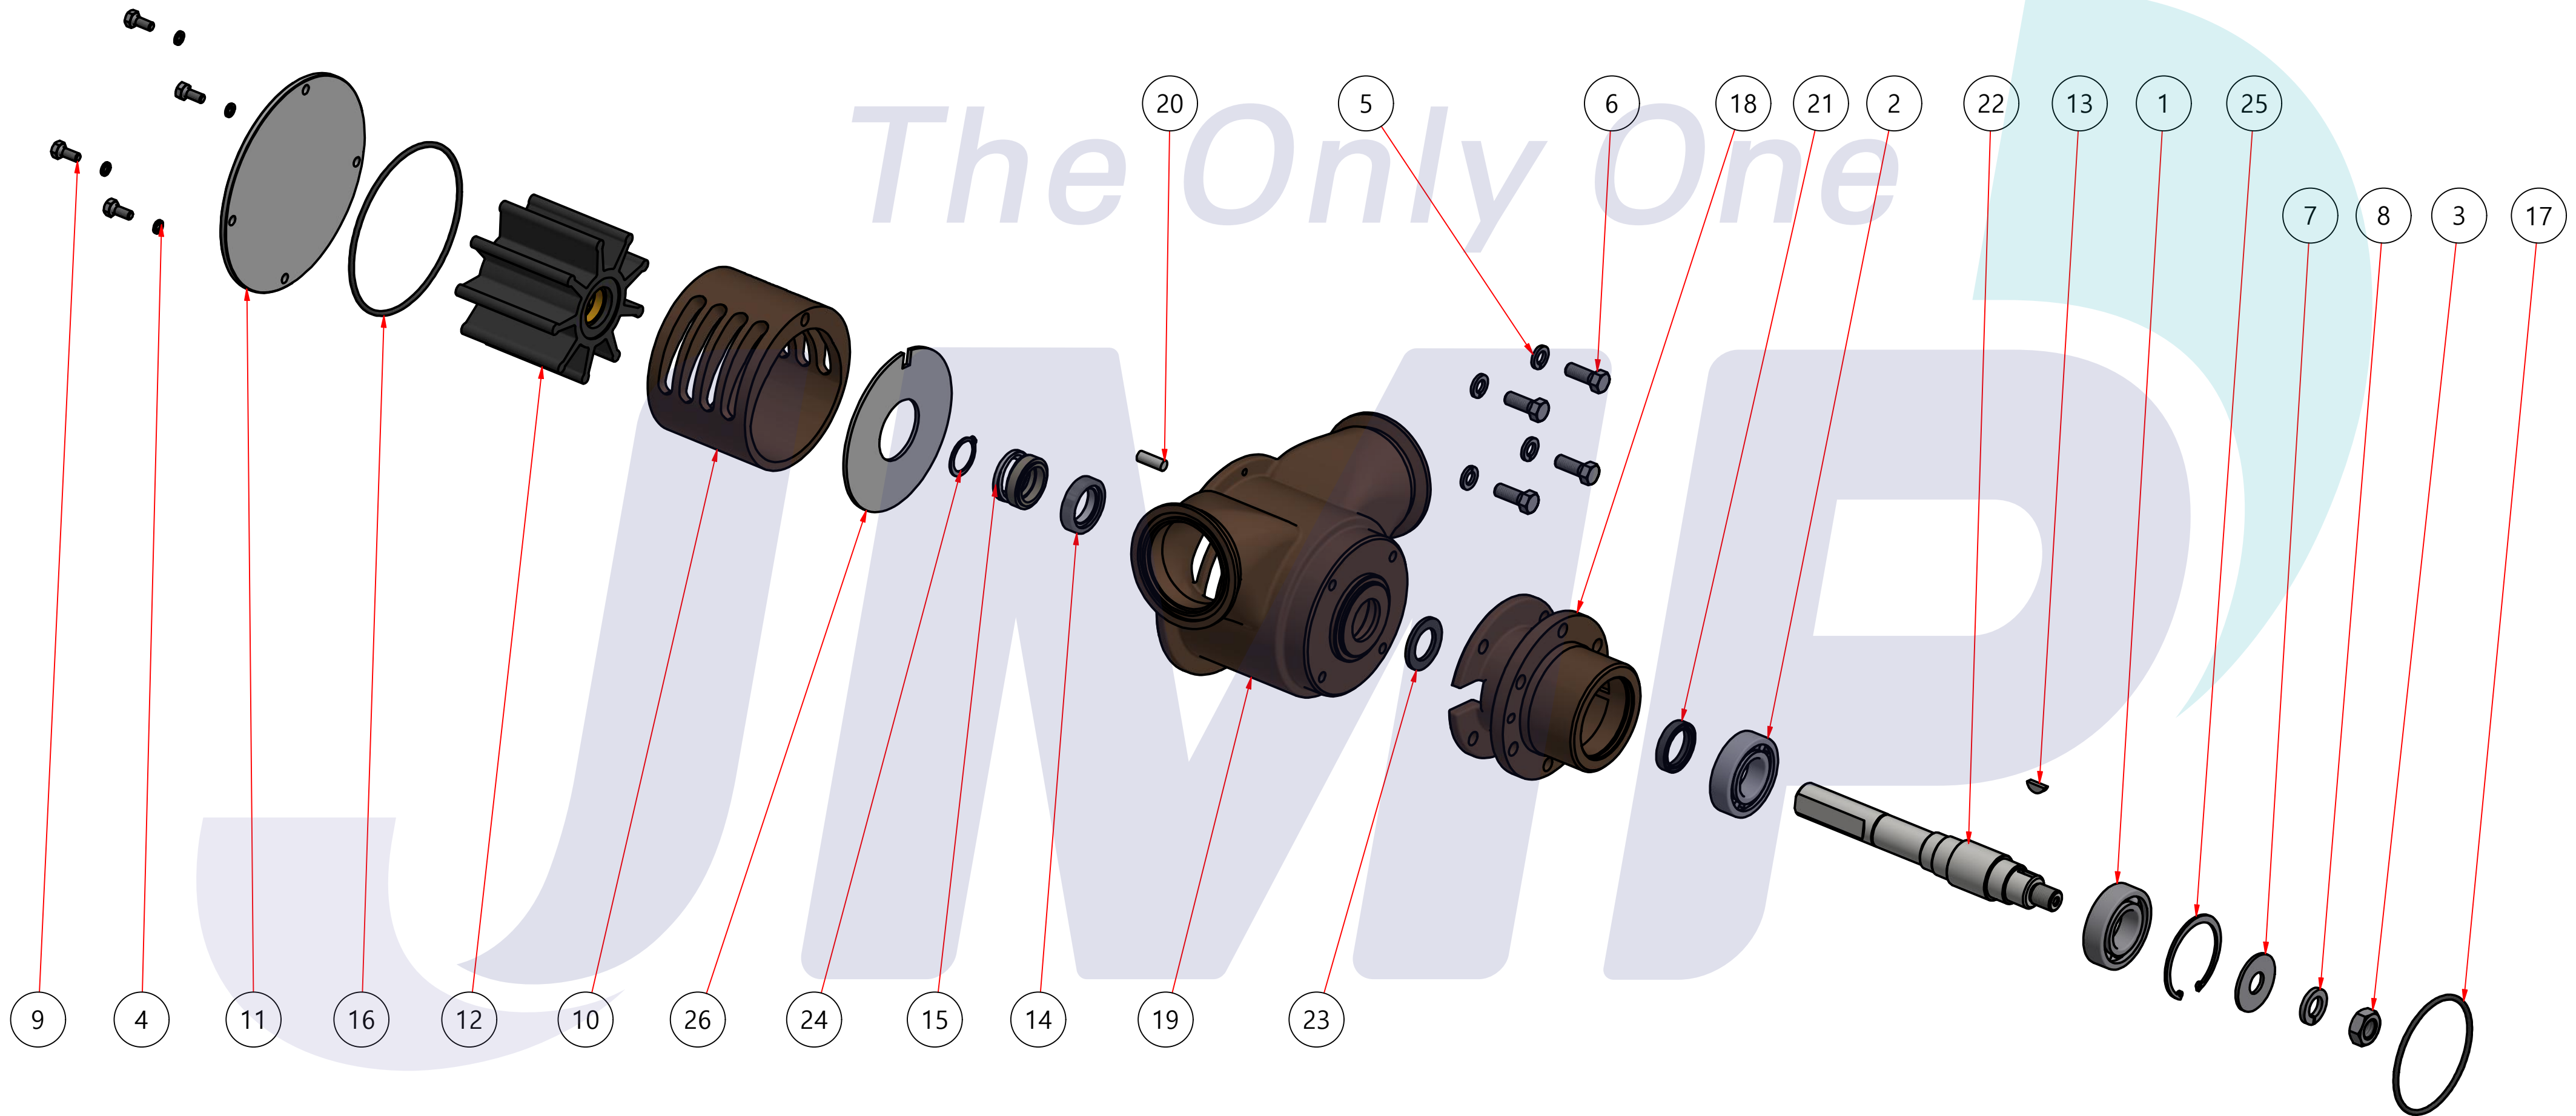

부품 리스트					
항목	수량	부품번호	주제	재질	설명
1	1	PUA0090	PUMP ASSY		JPR-G6500

Drawing by	Checked by	Approved by - date	Model Name	Date	Scale
	Y.D, JEON		JPR-G6500	2013-02-14	1 : 1
			PUMP ASSY		
			PART NUMBER	Edition	Sheet
			PUA0090(0)	0	A2

PART LIST					
No.	QTY	PART NUMBER	PART NAME	MAT	DESCRIPTION
1	1	PUA0090	PUMP ASSY		JPR-G6500

Drawing by	Checked by	Approved by - date	Model Name	Date	Scale
강 명진	Y.D. JEON		JPR-G6500	2013-07-29	1 : 1
			<b>PUMP PART'S VIEW</b>		
			PART NUMBER	Edition	Sheet
			PUA0090(0)	0	A2

품 번	PUA0090
품 명	JPR-G6500

A: MAJOR KIT B: MINOR KIT C: CAM SET D: M-SEAL SET E: IMPELLER KIT

No.	QTY	PART NUMBER	PART NAME	A (JSK0079)	B (JSM0004)	C (CAMSET0019)	D (MCSSET0007)	E (JIKJMP054)
1	1	BER0005	BEARING	X				
2	1	BER0020	BEARING	X				
3	1	BOL0022	NUT					
4	4	BOL0035	SPRING WASHER	X	X			
5	4	BOL0038	SPRING WASHER					
6	4	BOL0089	HEX BOLT					
7	1	BOL0102	FLAT WASHER					
8	1	BOL0103	SPRING WASHER					
9	4	BOL010501	HEX BOLT	X	X			
10	1	CAM0019	CAM	X	X	X		
11	1	COV001201	COVER	X	X			
12	1	IMP0019	RUBBER IMPELLER	X	X			X
13	1	KEY0026	KEY	X				
14	1	MCS0010	CERAMIC	X	X		X	
15	1	MCS0014	CARBON	X	X		X	
16	1	ORG0047	O-RING	X	X			X
17	1	ORG0048	O-RING	X				
18	1	PBC0155	PUMP CASING / BER					
19	1	PBC0156	PUMP CASING / IMP					
20	1	PIN0008	PIN					
21	1	RET001301	RETAINER	X				
22	1	SHA0091	SHAFT	X				
23	1	SLI0003	SLINGER	X				
24	1	SNP0008	SNAP-RING	X	X		X	
25	1	SNP0013	SNAP-RING	X				
26	1	WER0011	WEAR PLATE	X	X			