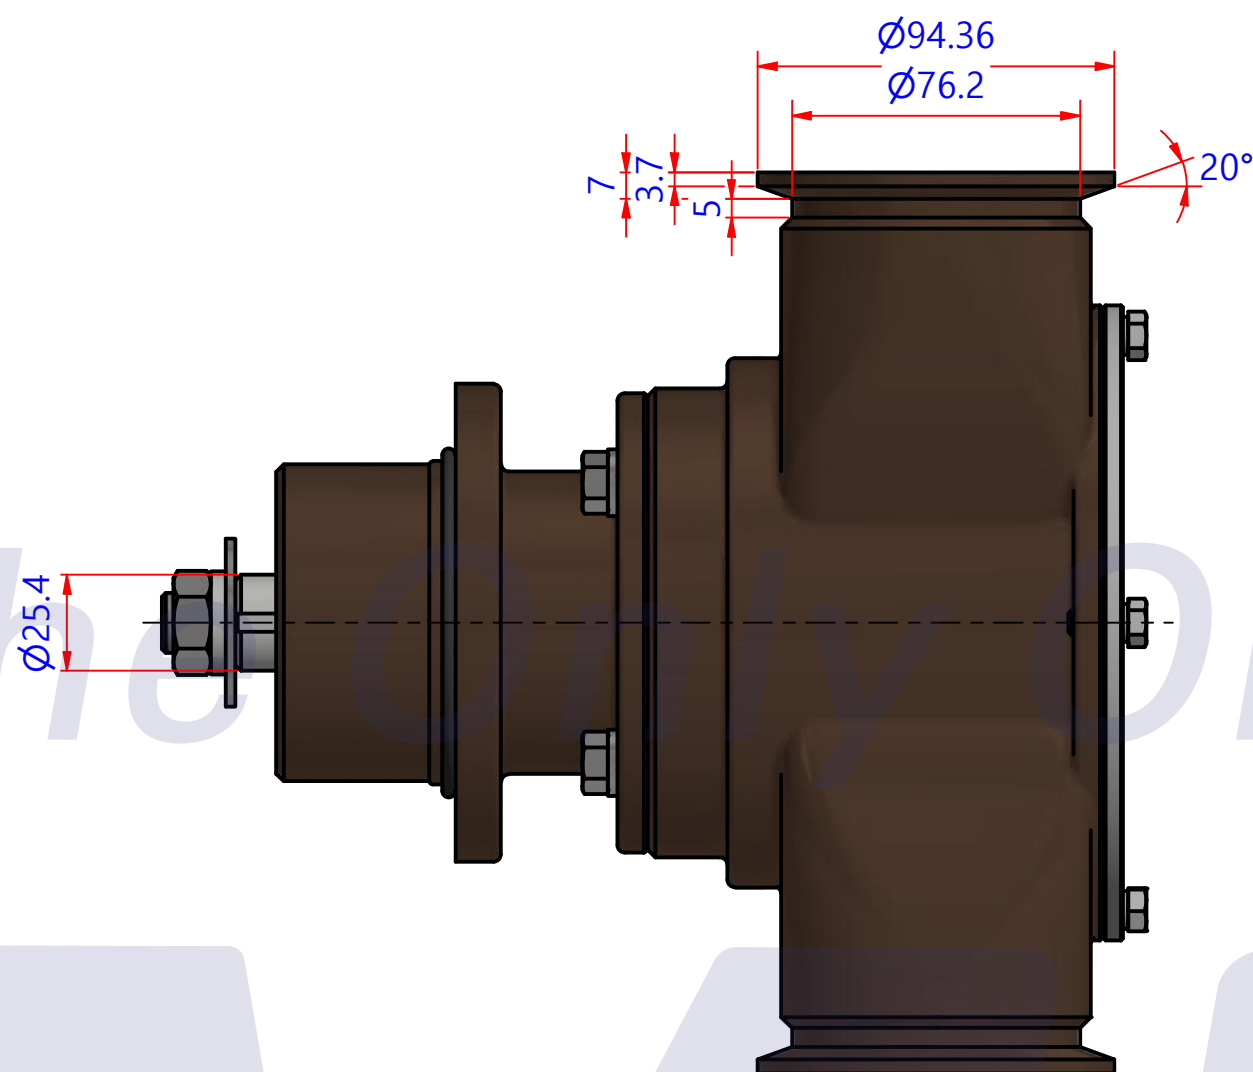

부품 리스트					
항목	수량	부품번호	주제	재질	설명
1	1	PUA0090	PUMP ASSY		JPR-G6500

Drawing by	Checked by	Approved by - date	Model Name	Date	Scale
	Y.D, JEON		JPR-G6500	2013-02-14	1 : 1
			PUMP ASSY		
			PART NUMBER	Edition	Sheet
			PUA0090(0)	0	A2

PART LIST					
No.	QTY	PART NUMBER	PART NAME	MAT	DESCRIPTION
1	1	PUA0090	PUMP ASSY		JPR-G6500

Drawing by	Checked by	Approved by - date	Model Name	Date	Scale
강 명진	Y.D. JEON		JPR-G6500	2013-07-29	1 : 1
			<b>PUMP PART'S VIEW</b>		
			PART NUMBER	Edition	Sheet
			PUA0090(0)	0	A2

품 번	PUA0090
품 명	JPR-G6500

A: MAJOR KIT B: MINOR KIT C: CAM SET D: M-SEAL SET E: IMPELLER KIT

No.	QTY	PART NUMBER	PART NAME	A (JSK0079)	B (JSM0004)	C (CAMSET0019)	D (MCSSET0007)	E (JIKJMP054)
1	1	BER0005	BEARING	X				
2	1	BER0020	BEARING	X				
3	1	BOL0022	NUT					
4	4	BOL0035	SPRING WASHER	X	X			
5	4	BOL0038	SPRING WASHER					
6	4	BOL0089	HEX BOLT					
7	1	BOL0102	FLAT WASHER					
8	1	BOL0103	SPRING WASHER					
9	4	BOL010501	HEX BOLT	X	X			
10	1	CAM0019	CAM	X	X	X		
11	1	COV001201	COVER	X	X			
12	1	IMP0019	RUBBER IMPELLER	X	X			X
13	1	KEY0026	KEY	X				
14	1	MCS0010	CERAMIC	X	X		X	
15	1	MCS0014	CARBON	X	X		X	
16	1	ORG0047	O-RING	X	X			X
17	1	ORG0048	O-RING	X				
18	1	PBC0155	PUMP CASING / BER					
19	1	PBC0156	PUMP CASING / IMP					
20	1	PIN0008	PIN					
21	1	RET001301	RETAINER	X				
22	1	SHA0091	SHAFT	X				
23	1	SLI0003	SLINGER	X				
24	1	SNP0008	SNAP-RING	X	X		X	
25	1	SNP0013	SNAP-RING	X				
26	1	WER0011	WEAR PLATE	X	X			