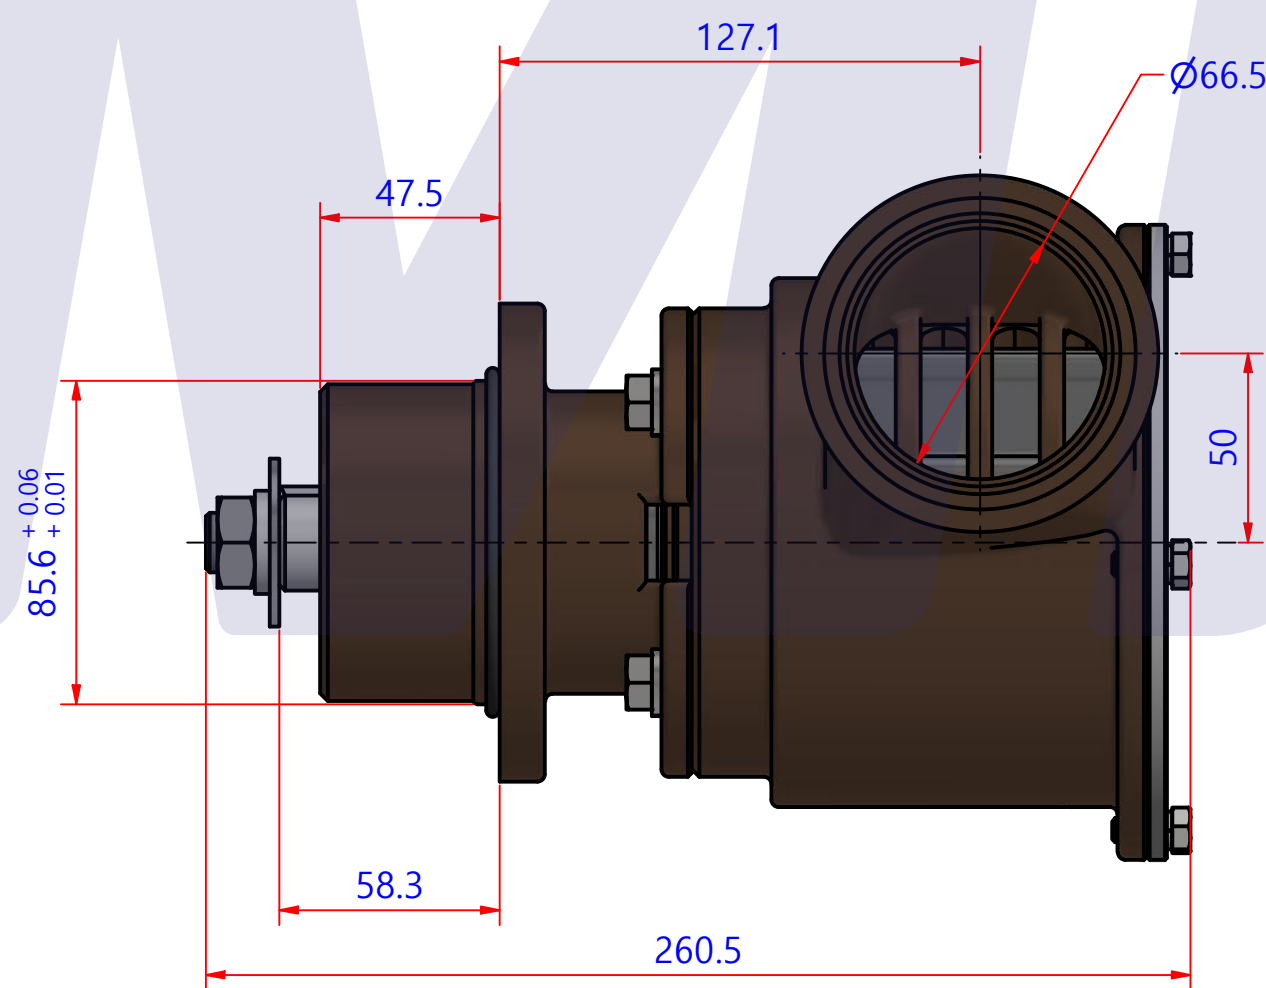

부품 리스트					
항목	수량	부품번호	주제	재질	설명
1	1	PUA0090	PUMP ASSY		JPR-G6500

Drawing by	Checked by	Approved by - date	Model Name	Date	Scale
	Y.D, JEON		JPR-G6500	2013-02-14	1 : 1
			PUMP ASSY		
			PART NUMBER	Edition	Sheet
			PUA0090(0)	0	A2

PART LIST					
No.	QTY	PART NUMBER	PART NAME	MAT	DESCRIPTION
1	1	PUA0090	PUMP ASSY		JPR-G6500

Drawing by	Checked by	Approved by - date	Model Name	Date	Scale
강 명진	Y.D. JEON		JPR-G6500	2013-07-29	1 : 1
			<b>PUMP PART'S VIEW</b>		
			PART NUMBER	Edition	Sheet
			PUA0090(0)	0	A2

품 번	PUA0090
품 명	JPR-G6500

A: MAJOR KIT B: MINOR KIT C: CAM SET D: M-SEAL SET E: IMPELLER KIT

No.	QTY	PART NUMBER	PART NAME	A (JSK0079)	B (JSM0004)	C (CAMSET0019)	D (MCSSET0007)	E (JIKJMP054)
1	1	BER0005	BEARING	X				
2	1	BER0020	BEARING	X				
3	1	BOL0022	NUT					
4	4	BOL0035	SPRING WASHER	X	X			
5	4	BOL0038	SPRING WASHER					
6	4	BOL0089	HEX BOLT					
7	1	BOL0102	FLAT WASHER					
8	1	BOL0103	SPRING WASHER					
9	4	BOL010501	HEX BOLT	X	X			
10	1	CAM0019	CAM	X	X	X		
11	1	COV001201	COVER	X	X			
12	1	IMP0019	RUBBER IMPELLER	X	X			X
13	1	KEY0026	KEY	X				
14	1	MCS0010	CERAMIC	X	X		X	
15	1	MCS0014	CARBON	X	X		X	
16	1	ORG0047	O-RING	X	X			X
17	1	ORG0048	O-RING	X				
18	1	PBC0155	PUMP CASING / BER					
19	1	PBC0156	PUMP CASING / IMP					
20	1	PIN0008	PIN					
21	1	RET001301	RETAINER	X				
22	1	SHA0091	SHAFT	X				
23	1	SLI0003	SLINGER	X				
24	1	SNP0008	SNAP-RING	X	X		X	
25	1	SNP0013	SNAP-RING	X				
26	1	WER0011	WEAR PLATE	X	X			