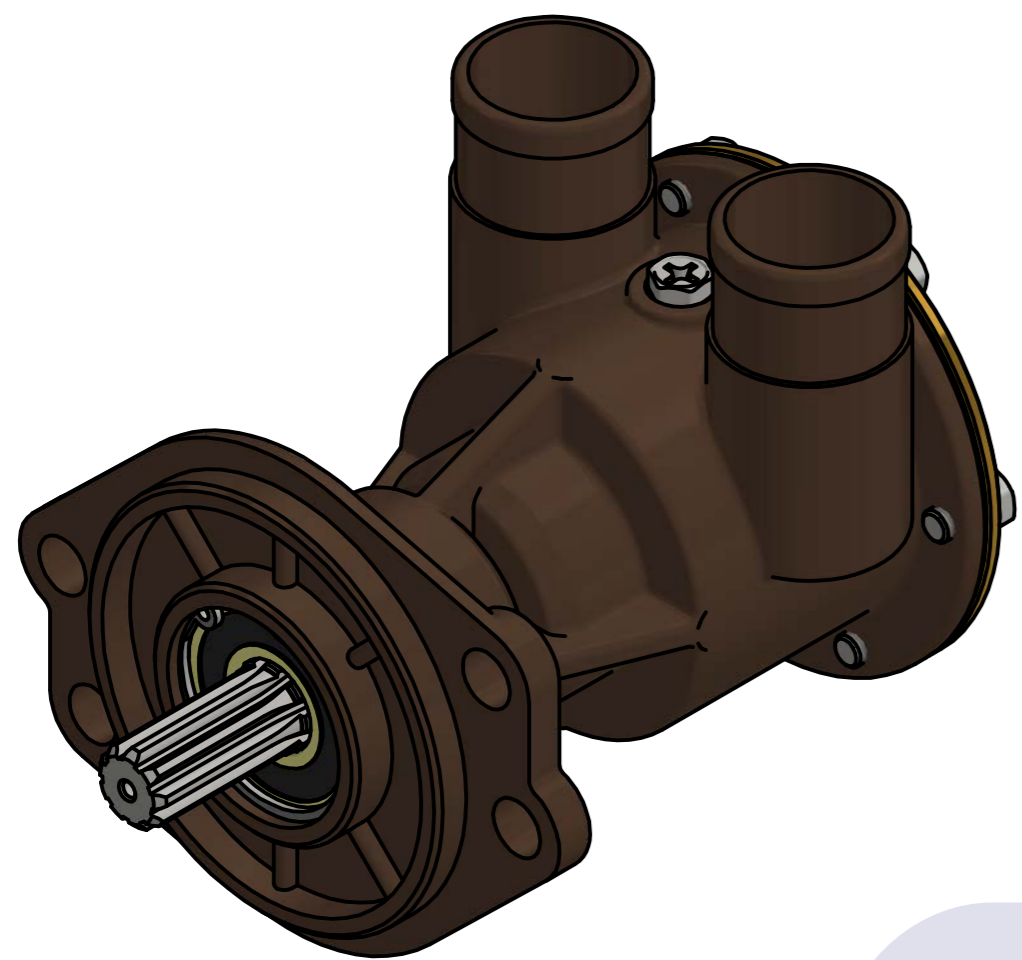

부품 리스트					
항목	수량	부품번호	주제	재질	설명
1	1	PUA0091	PUMP ASSY		JPR-JD25UH

Drawing by	Checked by	Approved by - date	Model Name	Date	Scale
강 명진	Y.D. JEON		JPR-JD25UH	2013-03-21	1 : 1
			PUMP ASSY"		
			PART NUMBER	Edition	Sheet
			PUA0091(0)	0	A2

PART LIST					
No.	QTY	PART NUMBER	PART NAME	MAT	DESCRIPTION
1	1	PUA0091	PUMP ASSY		JPR-JD25UH

Drawing by	Checked by	Approved by - date	Model Name	Date	Scale
강 명진	Y.D. JEON		JPR-JD25UH	2014-02-13	1 : 1
			PUMP PART'S VIEW		
			PART NUMBER	Edition	Sheet
			PUA0091(0)	0	A2

PART No.	PUA0091
NAME	JPR-JD25UH

A: MAJOR KIT B: MINOR KIT C: CAM SET D: M-SEAL SET E: IMPELLER KIT

No.	QTY	PART NUMBER	PART NAME	A (JSK0076 )	B (JSM0024)	C (CAMSET000301)	D (MCSSET0008)	E (JIKJMP024)
1	2	BER0045	BEARING	X				
2	7	BOL0080	HEX BOLT	X	X	X (1)		
3	1	CAM000301	CAM	X	X	X		
4	1	COV0003	COVER	X	X			
5	1	GAK0009	FIBER GASKET	X	X	X		
6	1	IMP0005	RUBBER IMPELLER	X	X			X
7	1	MCS0013	CERAMIC	X	X		X	
8	1	MCS0016	CARBON	X	X		X	
9	1	ORG0013	O-RING	X	X			X
10	1	PBC0152	PUMP CASING					
11	1	RET0040	RETAINER	X				
12	1	SHA0087	SHAFT	X				
13	1	SLI0005	SLINGER	X				
14	1	SNP0006	SNAP-RING	X	X			
15	1	SNP0009	SNAP-RING	X				
16	1	WER0001	WEAR PLATE	X	X			