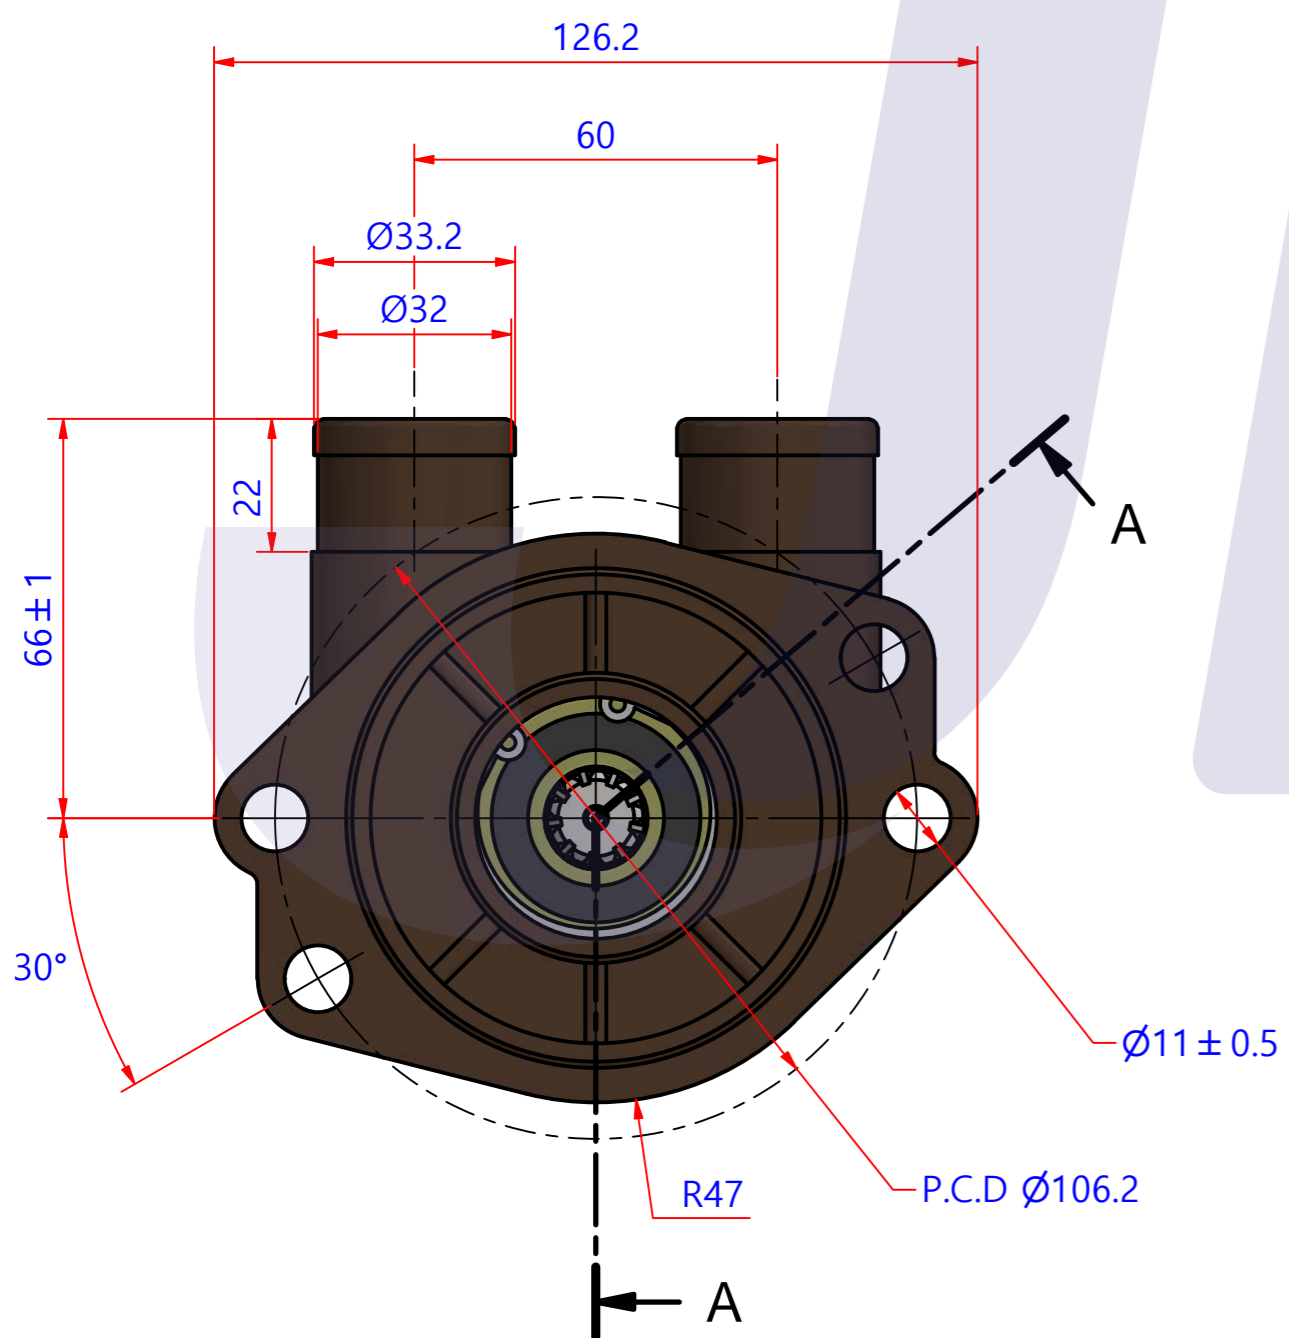

부품 리스트					
항목	수량	부품번호	주제	재질	설명
1	1	PUA0091	PUMP ASSY		JPR-JD25UH

Drawing by	Checked by	Approved by - date	Model Name	Date	Scale
강 명진	Y.D. JEON		JPR-JD25UH	2013-03-21	1 : 1
			PUMP ASSY"		
			PART NUMBER	Edition	Sheet
			PUA0091(0)	0	A2

PART LIST					
No.	QTY	PART NUMBER	PART NAME	MAT	DESCRIPTION
1	1	PUA0091	PUMP ASSY		JPR-JD25UH

Drawing by	Checked by	Approved by - date	Model Name	Date	Scale
강 명진	Y.D. JEON		JPR-JD25UH	2014-02-13	1 : 1
			PUMP PART'S VIEW		
			PART NUMBER	Edition	Sheet
			PUA0091(0)	0	A2

PART No.	PUA0091
NAME	JPR-JD25UH

A: MAJOR KIT B: MINOR KIT C: CAM SET D: M-SEAL SET E: IMPELLER KIT

No.	QTY	PART NUMBER	PART NAME	A (JSK0076 )	B (JSM0024)	C (CAMSET000301)	D (MCSSET0008)	E (JIKJMP024)
1	2	BER0045	BEARING	X				
2	7	BOL0080	HEX BOLT	X	X	X (1)		
3	1	CAM000301	CAM	X	X	X		
4	1	COV0003	COVER	X	X			
5	1	GAK0009	FIBER GASKET	X	X	X		
6	1	IMP0005	RUBBER IMPELLER	X	X			X
7	1	MCS0013	CERAMIC	X	X		X	
8	1	MCS0016	CARBON	X	X		X	
9	1	ORG0013	O-RING	X	X			X
10	1	PBC0152	PUMP CASING					
11	1	RET0040	RETAINER	X				
12	1	SHA0087	SHAFT	X				
13	1	SLI0005	SLINGER	X				
14	1	SNP0006	SNAP-RING	X	X			
15	1	SNP0009	SNAP-RING	X				
16	1	WER0001	WEAR PLATE	X	X			