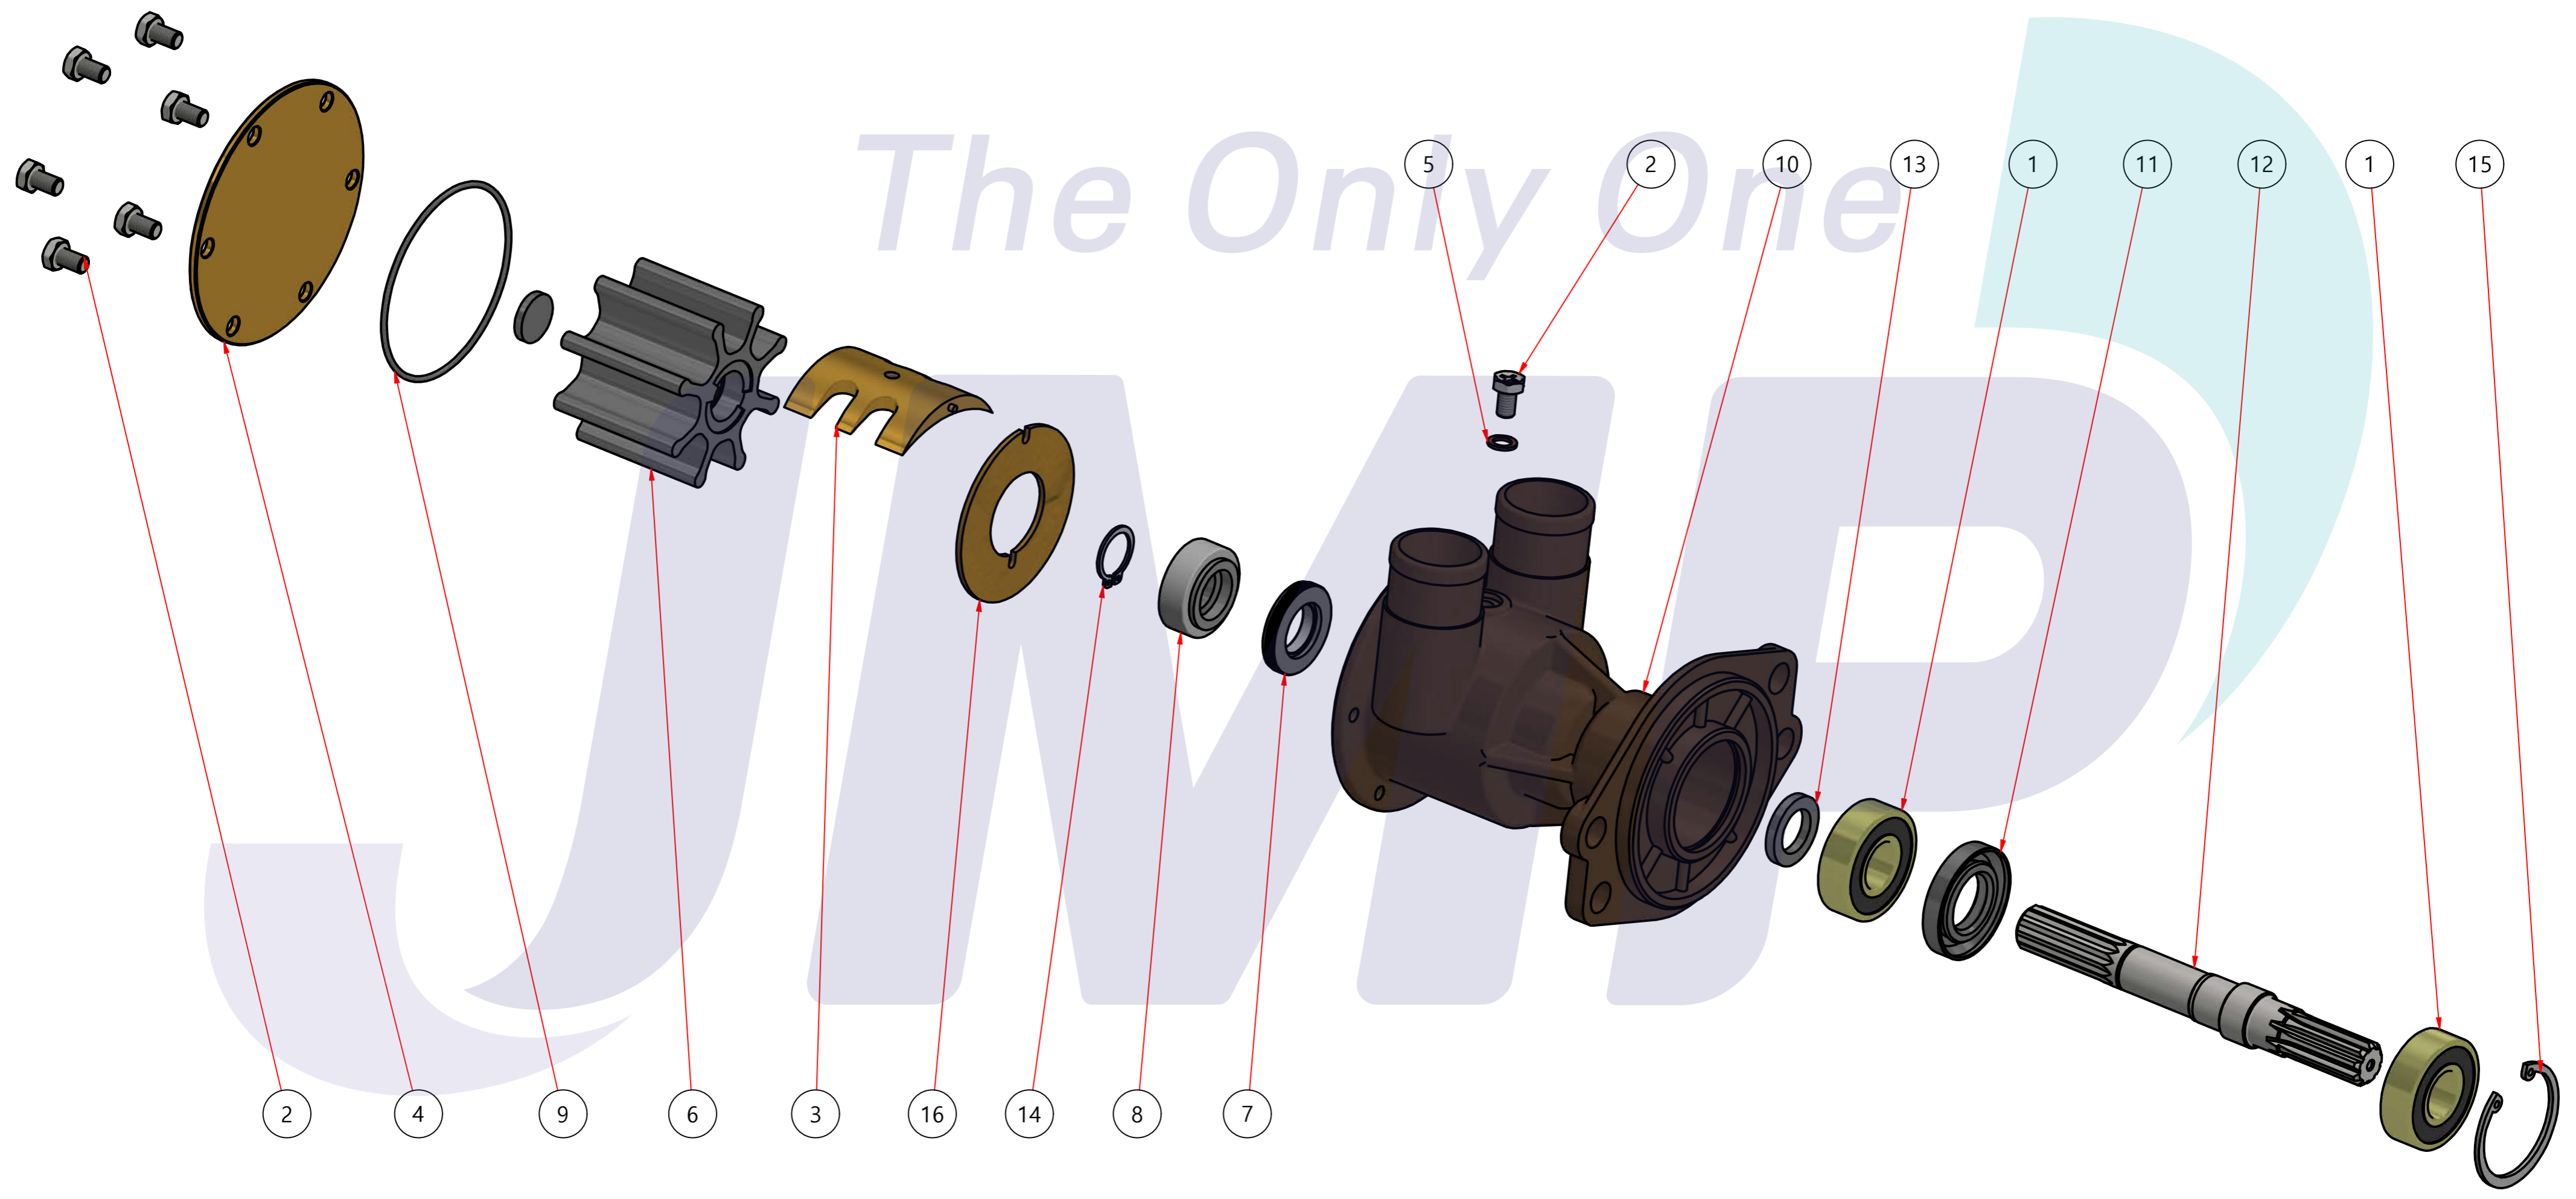

부품 리스트					
항목	수량	부품번호	주제	재질	설명
1	1	PUA0091	PUMP ASSY		JPR-JD25UH

Drawing by	Checked by	Approved by - date	Model Name	Date	Scale
강 명진	Y.D. JEON		JPR-JD25UH	2013-03-21	1 : 1
			PUMP ASSY"		
			PART NUMBER	Edition	Sheet
			PUA0091(0)	0	A2

PART LIST					
No.	QTY	PART NUMBER	PART NAME	MAT	DESCRIPTION
1	1	PUA0091	PUMP ASSY		JPR-JD25UH

Drawing by	Checked by	Approved by - date	Model Name	Date	Scale
강 명진	Y.D. JEON		JPR-JD25UH	2014-02-13	1 : 1
			PUMP PART'S VIEW		
			PART NUMBER	Edition	Sheet
			PUA0091(0)	0	A2

PART No.	PUA0091
NAME	JPR-JD25UH

A: MAJOR KIT B: MINOR KIT C: CAM SET D: M-SEAL SET E: IMPELLER KIT

No.	QTY	PART NUMBER	PART NAME	A (JSK0076 )	B (JSM0024)	C (CAMSET000301)	D (MCSSET0008)	E (JIKJMP024)
1	2	BER0045	BEARING	X				
2	7	BOL0080	HEX BOLT	X	X	X (1)		
3	1	CAM000301	CAM	X	X	X		
4	1	COV0003	COVER	X	X			
5	1	GAK0009	FIBER GASKET	X	X	X		
6	1	IMP0005	RUBBER IMPELLER	X	X			X
7	1	MCS0013	CERAMIC	X	X		X	
8	1	MCS0016	CARBON	X	X		X	
9	1	ORG0013	O-RING	X	X			X
10	1	PBC0152	PUMP CASING					
11	1	RET0040	RETAINER	X				
12	1	SHA0087	SHAFT	X				
13	1	SLI0005	SLINGER	X				
14	1	SNP0006	SNAP-RING	X	X			
15	1	SNP0009	SNAP-RING	X				
16	1	WER0001	WEAR PLATE	X	X			