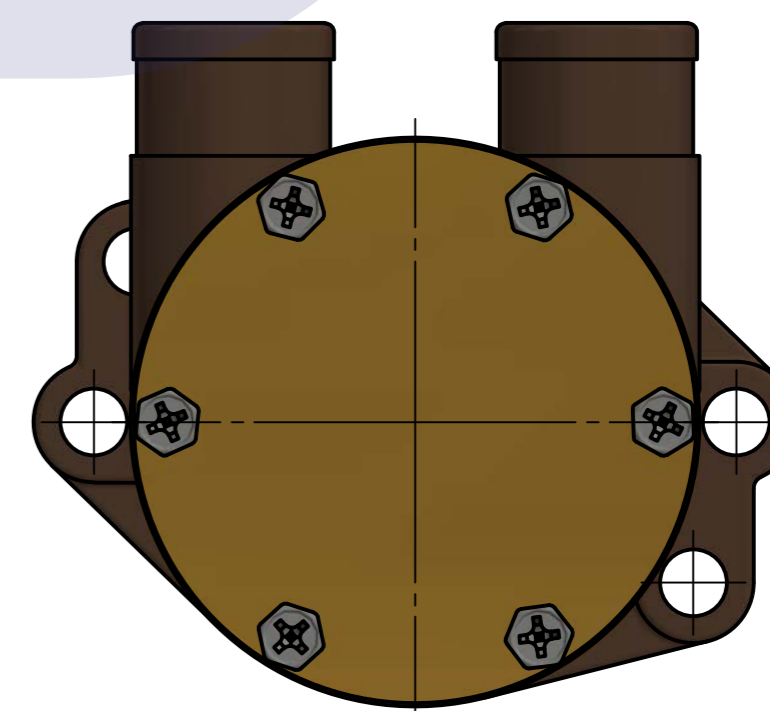

부품 리스트					
항목	수량	부품번호	주제	재질	설명
1	1	PUA0091	PUMP ASSY		JPR-JD25UH

Drawing by	Checked by	Approved by - date	Model Name	Date	Scale
강 명진	Y.D. JEON		JPR-JD25UH	2013-03-21	1 : 1
			PUMP ASSY"		
			PART NUMBER	Edition	Sheet
			PUA0091(0)	0	A2

PART LIST					
No.	QTY	PART NUMBER	PART NAME	MAT	DESCRIPTION
1	1	PUA0091	PUMP ASSY		JPR-JD25UH

Drawing by	Checked by	Approved by - date	Model Name	Date	Scale
강 명진	Y.D. JEON		JPR-JD25UH	2014-02-13	1 : 1
			PUMP PART'S VIEW		
			PART NUMBER	Edition	Sheet
			PUA0091(0)	0	A2

PART No.	PUA0091
NAME	JPR-JD25UH

A: MAJOR KIT B: MINOR KIT C: CAM SET D: M-SEAL SET E: IMPELLER KIT

No.	QTY	PART NUMBER	PART NAME	A (JSK0076 )	B (JSM0024)	C (CAMSET000301)	D (MCSSET0008)	E (JIKJMP024)
1	2	BER0045	BEARING	X				
2	7	BOL0080	HEX BOLT	X	X	X (1)		
3	1	CAM000301	CAM	X	X	X		
4	1	COV0003	COVER	X	X			
5	1	GAK0009	FIBER GASKET	X	X	X		
6	1	IMP0005	RUBBER IMPELLER	X	X			X
7	1	MCS0013	CERAMIC	X	X		X	
8	1	MCS0016	CARBON	X	X		X	
9	1	ORG0013	O-RING	X	X			X
10	1	PBC0152	PUMP CASING					
11	1	RET0040	RETAINER	X				
12	1	SHA0087	SHAFT	X				
13	1	SLI0005	SLINGER	X				
14	1	SNP0006	SNAP-RING	X	X			
15	1	SNP0009	SNAP-RING	X				
16	1	WER0001	WEAR PLATE	X	X			