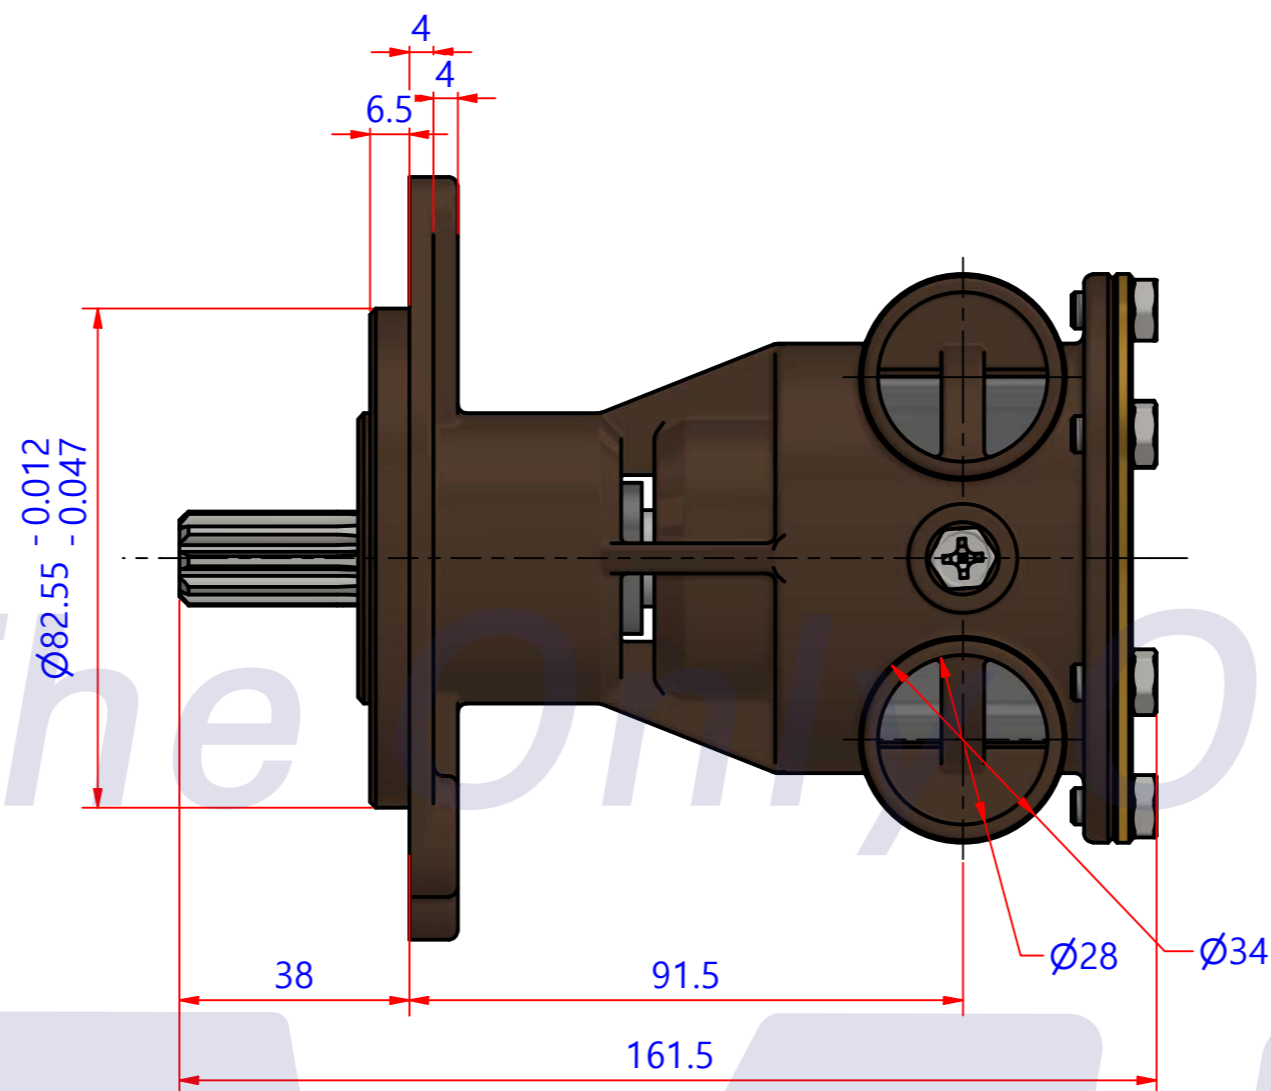

부품 리스트					
항목	수량	부품번호	주제	재질	설명
1	1	PUA0091	PUMP ASSY		JPR-JD25UH

Drawing by	Checked by	Approved by - date	Model Name	Date	Scale
강 명진	Y.D. JEON		JPR-JD25UH	2013-03-21	1 : 1
			PUMP ASSY"		
			PART NUMBER	Edition	Sheet
			PUA0091(0)	0	A2

PART LIST					
No.	QTY	PART NUMBER	PART NAME	MAT	DESCRIPTION
1	1	PUA0091	PUMP ASSY		JPR-JD25UH

Drawing by	Checked by	Approved by - date	Model Name	Date	Scale
강 명진	Y.D. JEON		JPR-JD25UH	2014-02-13	1 : 1
			PUMP PART'S VIEW		
			PART NUMBER	Edition	Sheet
			PUA0091(0)	0	A2

PART No.	PUA0091
NAME	JPR-JD25UH

A: MAJOR KIT B: MINOR KIT C: CAM SET D: M-SEAL SET E: IMPELLER KIT

No.	QTY	PART NUMBER	PART NAME	A (JSK0076 )	B (JSM0024)	C (CAMSET000301)	D (MCSSET0008)	E (JIKJMP024)
1	2	BER0045	BEARING	X				
2	7	BOL0080	HEX BOLT	X	X	X (1)		
3	1	CAM000301	CAM	X	X	X		
4	1	COV0003	COVER	X	X			
5	1	GAK0009	FIBER GASKET	X	X	X		
6	1	IMP0005	RUBBER IMPELLER	X	X			X
7	1	MCS0013	CERAMIC	X	X		X	
8	1	MCS0016	CARBON	X	X		X	
9	1	ORG0013	O-RING	X	X			X
10	1	PBC0152	PUMP CASING					
11	1	RET0040	RETAINER	X				
12	1	SHA0087	SHAFT	X				
13	1	SLI0005	SLINGER	X				
14	1	SNP0006	SNAP-RING	X	X			
15	1	SNP0009	SNAP-RING	X				
16	1	WER0001	WEAR PLATE	X	X			