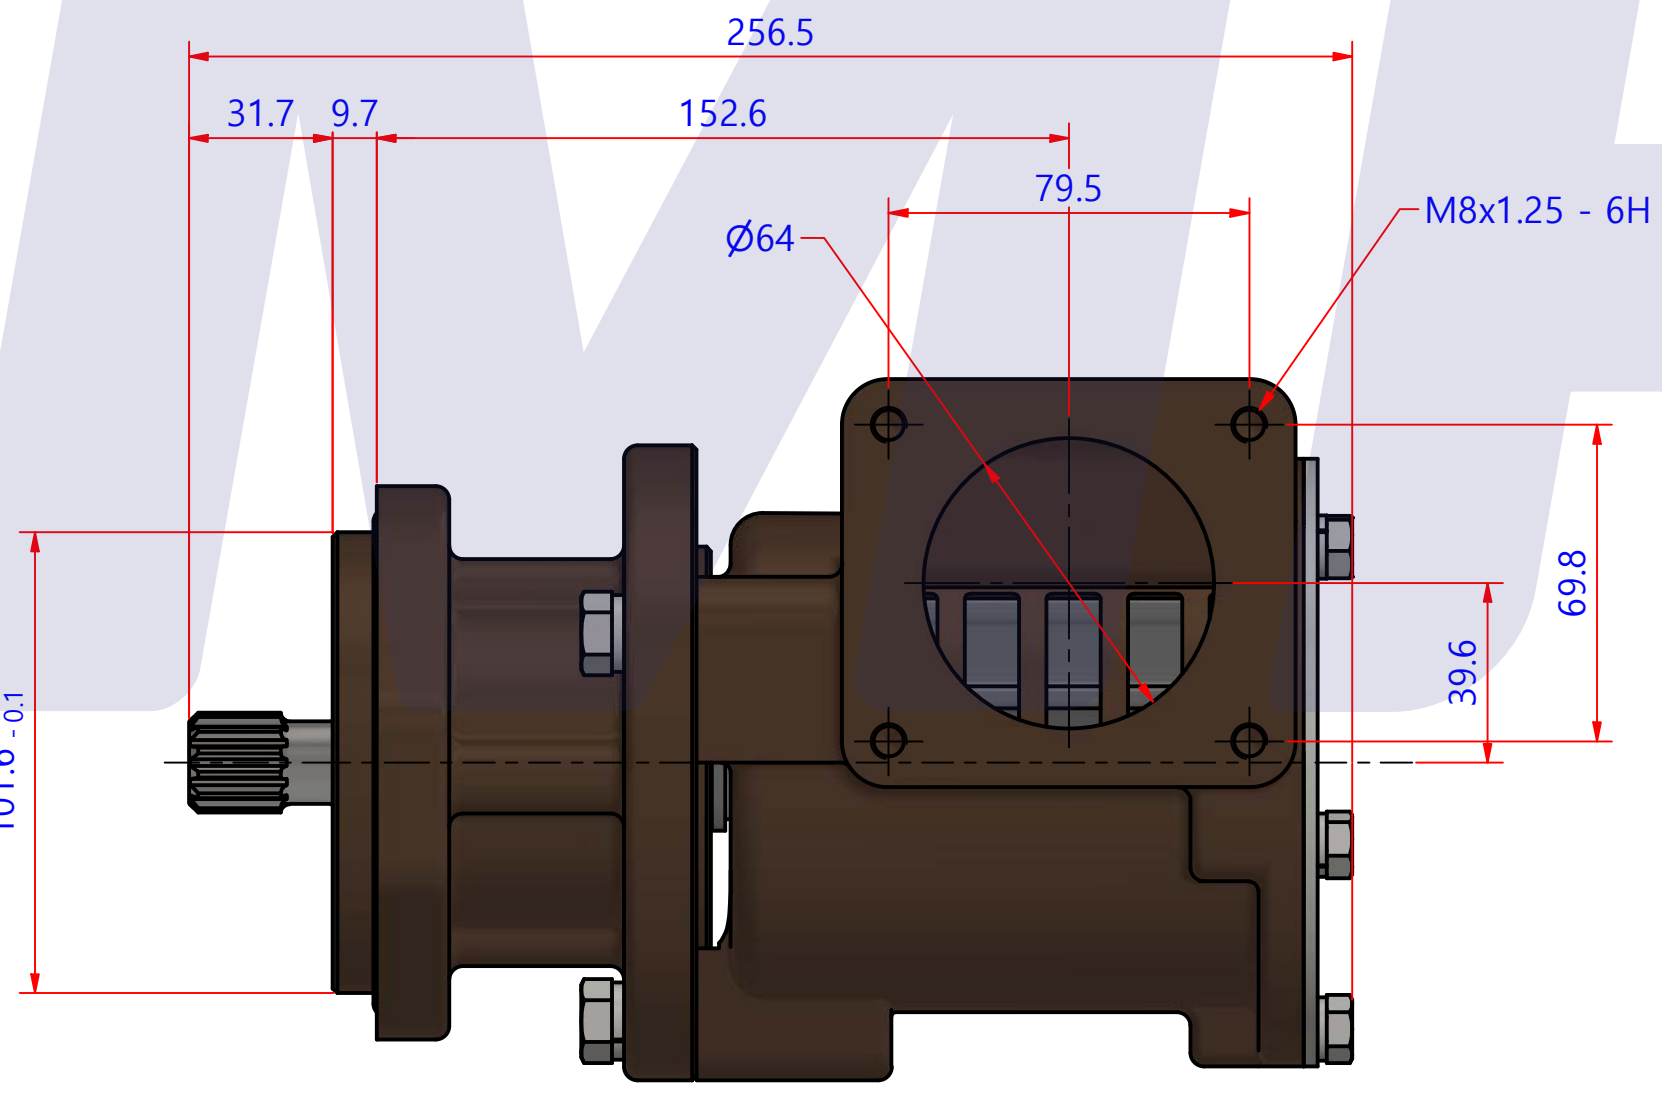

부품 리스트					
항목	수량	부품번호	주제	재질	설명
1	1	PUA0214	PUMP ASSY		JPR-JD60IF2

Drawing by C.H HWANG	Checked by C.I, JEON	Approved by - date	Model Name JPR-JD60IF2	Date 2020-10-19	Scale 0.6:1
		PUMA ASSY			Sheet A2
PART NUMBER PUA0214(0)			Edition 0		

부품 리스트					
항목	수량	부품번호	주제	재질	설명
1	1	PUA0214	PUMP ASSY		JPR-JD60IF2

Drawing by C.H HWANG	Checked by C.I, JEON	Approved by - date	Model Name JPR-JD60IF2	Date 2020-10-19	Scale 0.31:1
			PUMP PARTS VIEW		
			PART NUMBER PUA0214(0)	Edition 0	Sheet A2

PART No.	PUA0214
NAME	JPR-JD60IF2

A: MAJOR KIT B: MINOR KIT C: CAM SET D: M-SEAL SET E: IMPELLER KIT

No.	QTY	PART NUMBER	PART NAME	A (JSK0080)	B (JSM0023)	C (CAMSET0032)	D (MCSSET0019)	E (JIKJMP049)
1	2	BER0052	BEARING	X				
2	5	BOL0007	HEX BOLT	X	X			
3	3	BOL0012	HEX BOLT					
4	5	BOL0036	SPRING WASHER	X	X			
5	3	BOL0038	SPRING WASHER					
6	1	CAM0032	CAM	X	X	X		
7	1	COV0038	COVER	X	X			
8	1	COV0041	BER COVER	X				
9	1	IMP0057	RUBBER IMPELLER	X	X			X
10	1	MCS0037	CARBON	X	X		X	
11	1	MCS003701	CERAMIC	X	X		X	
12	2	ORG0043	QUAD-RING	X	X	X (1)		X (1)
13	1	ORG0054	V-RING	X				
14	1	ORG0055	O-RING	X				
15	1	PBC0166	PUMP CASING / IMP					
16	1	PBC0174	PUMP CASING / BER					
17	1	PIN0007	PIN					
18	1	RET0042	RETAINER	X				
19	1	SHA0093	SHAFT	X				
20	1	SNP0008	SNAP-RING	X	X		X	
21	1	SNP0013	SNAP-RING	X				
22	1	SPC0012	SHIM	X	X		X	
23	1	WER0020	WEAR PLATE	X	X			