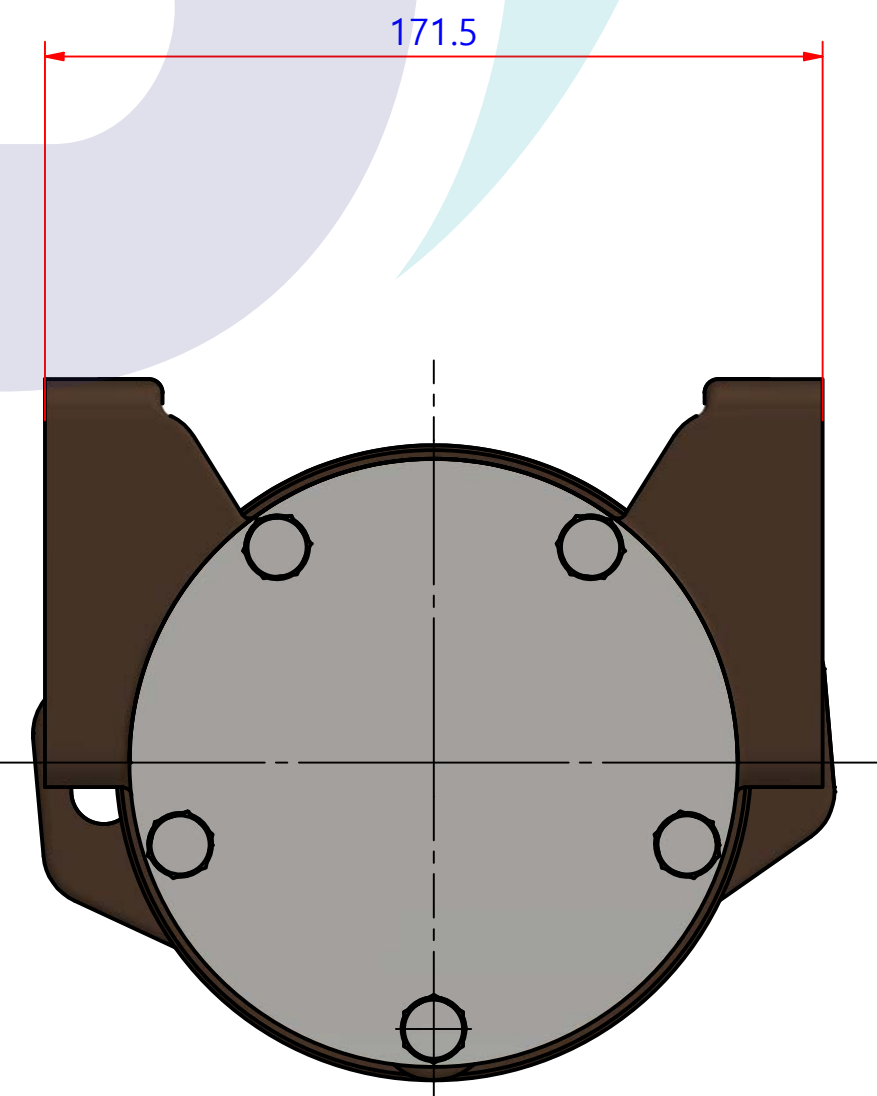

부품 리스트					
항목	수량	부품번호	주제	재질	설명
1	1	PUA0214	PUMP ASSY		JPR-JD60IF2

Drawing by C.H HWANG	Checked by C.I, JEON	Approved by - date	Model Name JPR-JD60IF2	Date 2020-10-19	Scale 0.6:1
		PUMA ASSY			Sheet A2
PART NUMBER PUA0214(0)			Edition 0		

부품 리스트					
항목	수량	부품번호	주제	재질	설명
1	1	PUA0214	PUMP ASSY		JPR-JD60IF2

Drawing by C.H HWANG	Checked by C.I, JEON	Approved by - date	Model Name JPR-JD60IF2	Date 2020-10-19	Scale 0.31:1
			PUMP PARTS VIEW		
			PART NUMBER PUA0214(0)	Edition 0	Sheet A2

PART No.	PUA0214
NAME	JPR-JD60IF2

A: MAJOR KIT B: MINOR KIT C: CAM SET D: M-SEAL SET E: IMPELLER KIT

No.	QTY	PART NUMBER	PART NAME	A (JSK0080)	B (JSM0023)	C (CAMSET0032)	D (MCSSET0019)	E (JIKJMP049)
1	2	BER0052	BEARING	X				
2	5	BOL0007	HEX BOLT	X	X			
3	3	BOL0012	HEX BOLT					
4	5	BOL0036	SPRING WASHER	X	X			
5	3	BOL0038	SPRING WASHER					
6	1	CAM0032	CAM	X	X	X		
7	1	COV0038	COVER	X	X			
8	1	COV0041	BER COVER	X				
9	1	IMP0057	RUBBER IMPELLER	X	X			X
10	1	MCS0037	CARBON	X	X		X	
11	1	MCS003701	CERAMIC	X	X		X	
12	2	ORG0043	QUAD-RING	X	X	X (1)		X (1)
13	1	ORG0054	V-RING	X				
14	1	ORG0055	O-RING	X				
15	1	PBC0166	PUMP CASING / IMP					
16	1	PBC0174	PUMP CASING / BER					
17	1	PIN0007	PIN					
18	1	RET0042	RETAINER	X				
19	1	SHA0093	SHAFT	X				
20	1	SNP0008	SNAP-RING	X	X		X	
21	1	SNP0013	SNAP-RING	X				
22	1	SPC0012	SHIM	X	X		X	
23	1	WER0020	WEAR PLATE	X	X			