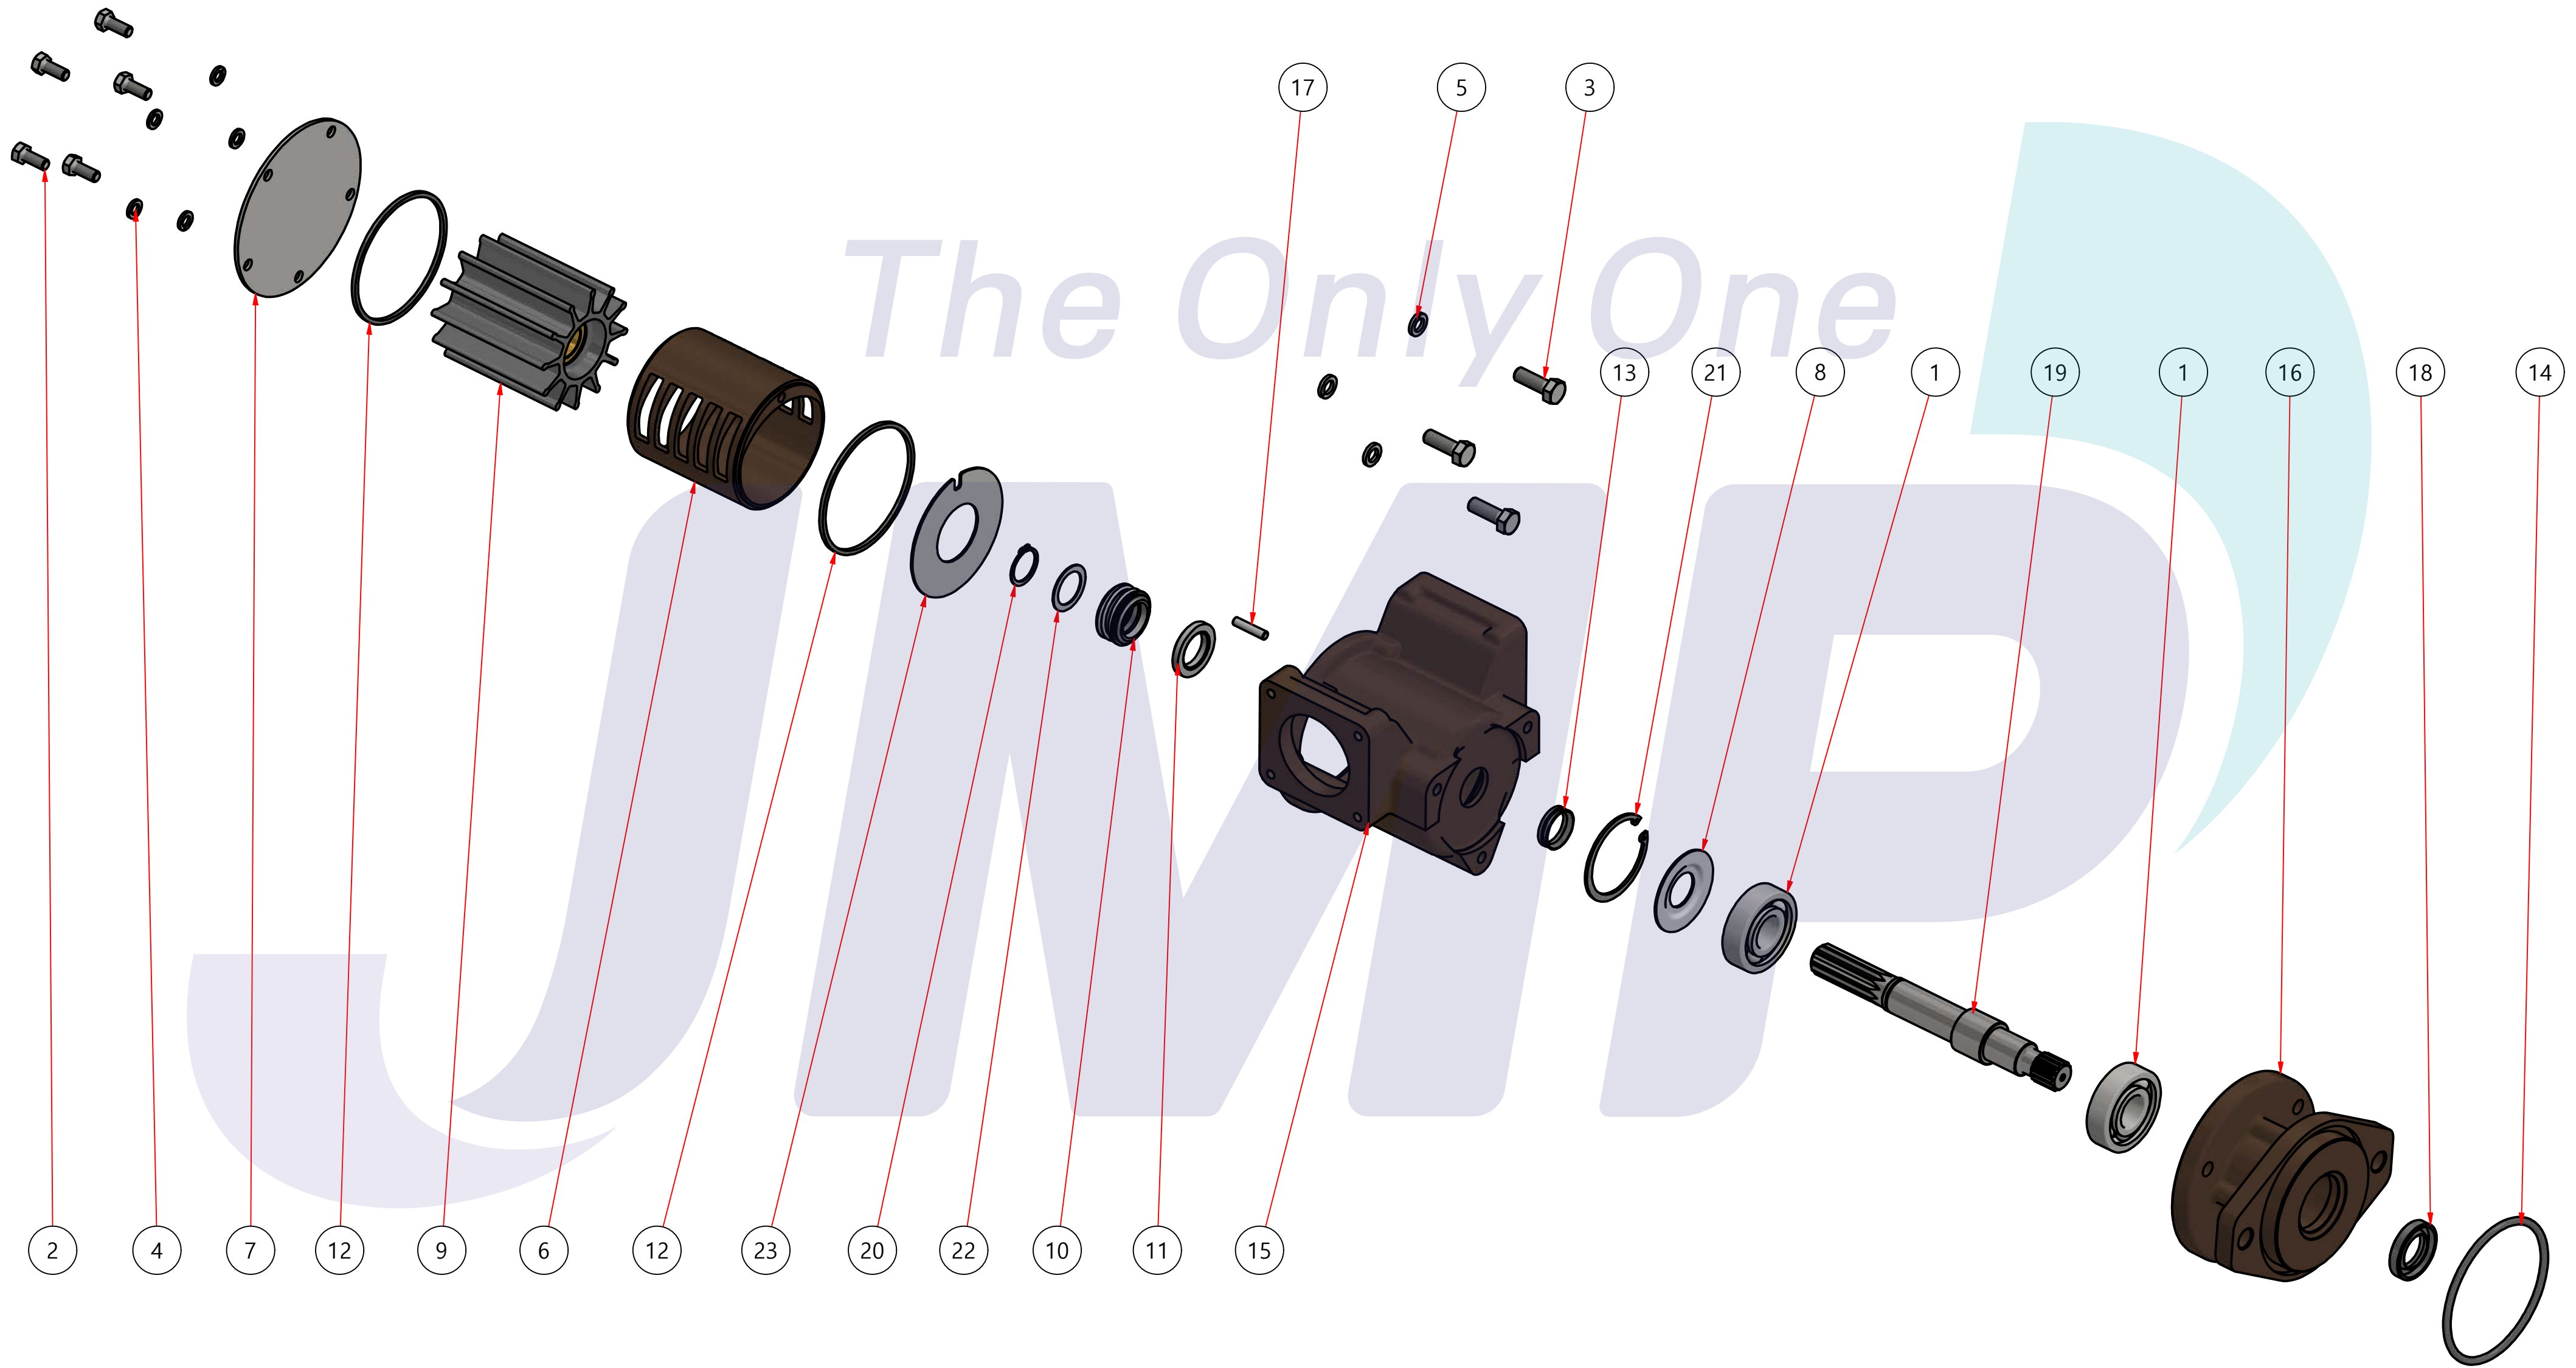

부품 리스트					
항목	수량	부품번호	주제	재질	설명
1	1	PUA0214	PUMP ASSY		JPR-JD60IF2

Drawing by C.H HWANG	Checked by C.I, JEON	Approved by - date	Model Name JPR-JD60IF2	Date 2020-10-19	Scale 0.6:1
		PUMA ASSY			Sheet A2
PART NUMBER PUA0214(0)			Edition 0		

부품 리스트					
항목	수량	부품번호	주제	재질	설명
1	1	PUA0214	PUMP ASSY		JPR-JD60IF2

Drawing by C.H HWANG	Checked by C.I, JEON	Approved by - date	Model Name JPR-JD60IF2	Date 2020-10-19	Scale 0.31:1
			PUMP PARTS VIEW		
			PART NUMBER PUA0214(0)	Edition 0	Sheet A2

PART No.	PUA0214
NAME	JPR-JD60IF2

A: MAJOR KIT B: MINOR KIT C: CAM SET D: M-SEAL SET E: IMPELLER KIT

No.	QTY	PART NUMBER	PART NAME	A (JSK0080)	B (JSM0023)	C (CAMSET0032)	D (MCSSET0019)	E (JIKJMP049)
1	2	BER0052	BEARING	X				
2	5	BOL0007	HEX BOLT	X	X			
3	3	BOL0012	HEX BOLT					
4	5	BOL0036	SPRING WASHER	X	X			
5	3	BOL0038	SPRING WASHER					
6	1	CAM0032	CAM	X	X	X		
7	1	COV0038	COVER	X	X			
8	1	COV0041	BER COVER	X				
9	1	IMP0057	RUBBER IMPELLER	X	X			X
10	1	MCS0037	CARBON	X	X		X	
11	1	MCS003701	CERAMIC	X	X		X	
12	2	ORG0043	QUAD-RING	X	X	X (1)		X (1)
13	1	ORG0054	V-RING	X				
14	1	ORG0055	O-RING	X				
15	1	PBC0166	PUMP CASING / IMP					
16	1	PBC0174	PUMP CASING / BER					
17	1	PIN0007	PIN					
18	1	RET0042	RETAINER	X				
19	1	SHA0093	SHAFT	X				
20	1	SNP0008	SNAP-RING	X	X		X	
21	1	SNP0013	SNAP-RING	X				
22	1	SPC0012	SHIM	X	X		X	
23	1	WER0020	WEAR PLATE	X	X			