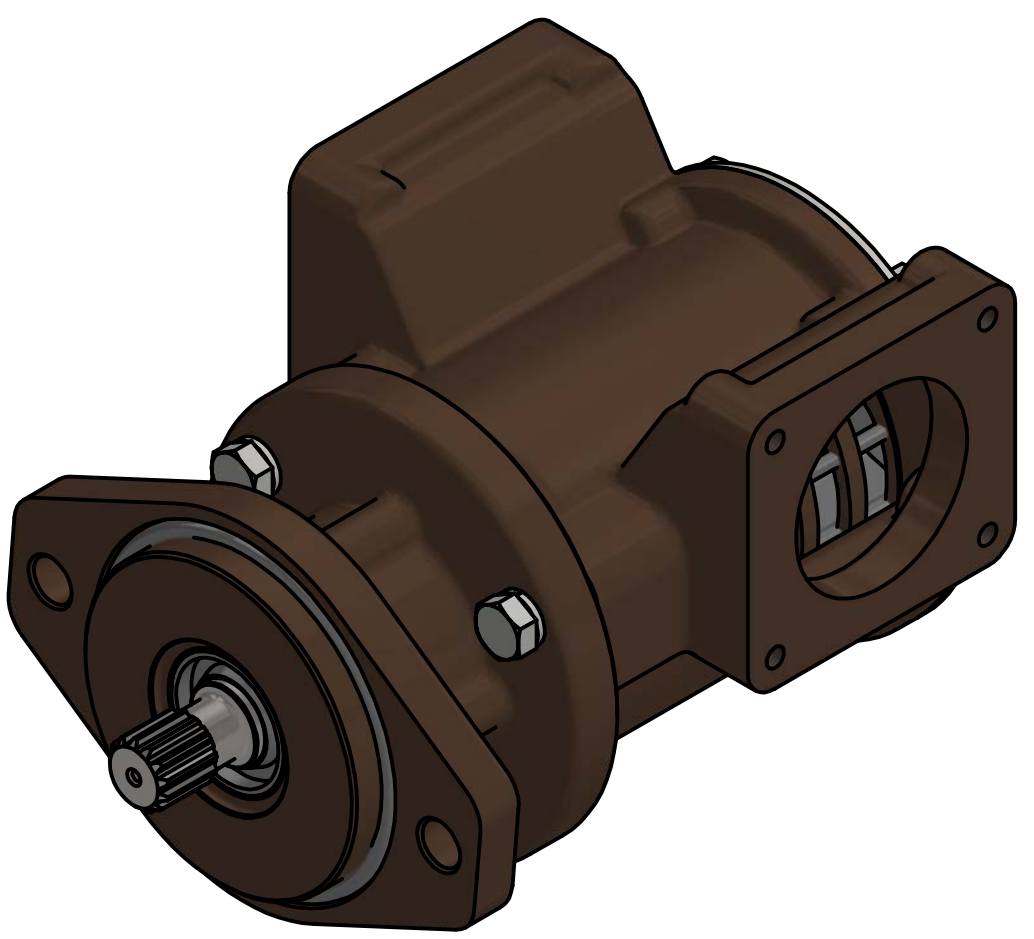

부품 리스트					
항목	수량	부품번호	주제	재질	설명
1	1	PUA0214	PUMP ASSY		JPR-JD60IF2

Drawing by C.H HWANG	Checked by C.I, JEON	Approved by - date	Model Name JPR-JD60IF2	Date 2020-10-19	Scale 0.6:1
		PUMA ASSY			Sheet A2
PART NUMBER PUA0214(0)			Edition 0		

부품 리스트					
항목	수량	부품번호	주제	재질	설명
1	1	PUA0214	PUMP ASSY		JPR-JD60IF2

Drawing by C.H HWANG	Checked by C.I, JEON	Approved by - date	Model Name JPR-JD60IF2	Date 2020-10-19	Scale 0.31:1
			PUMP PARTS VIEW		
			PART NUMBER PUA0214(0)	Edition 0	Sheet A2

PART No.	PUA0214
NAME	JPR-JD60IF2

A: MAJOR KIT B: MINOR KIT C: CAM SET D: M-SEAL SET E: IMPELLER KIT

No.	QTY	PART NUMBER	PART NAME	A (JSK0080)	B (JSM0023)	C (CAMSET0032)	D (MCSSET0019)	E (JIKJMP049)
1	2	BER0052	BEARING	X				
2	5	BOL0007	HEX BOLT	X	X			
3	3	BOL0012	HEX BOLT					
4	5	BOL0036	SPRING WASHER	X	X			
5	3	BOL0038	SPRING WASHER					
6	1	CAM0032	CAM	X	X	X		
7	1	COV0038	COVER	X	X			
8	1	COV0041	BER COVER	X				
9	1	IMP0057	RUBBER IMPELLER	X	X			X
10	1	MCS0037	CARBON	X	X		X	
11	1	MCS003701	CERAMIC	X	X		X	
12	2	ORG0043	QUAD-RING	X	X	X (1)		X (1)
13	1	ORG0054	V-RING	X				
14	1	ORG0055	O-RING	X				
15	1	PBC0166	PUMP CASING / IMP					
16	1	PBC0174	PUMP CASING / BER					
17	1	PIN0007	PIN					
18	1	RET0042	RETAINER	X				
19	1	SHA0093	SHAFT	X				
20	1	SNP0008	SNAP-RING	X	X		X	
21	1	SNP0013	SNAP-RING	X				
22	1	SPC0012	SHIM	X	X		X	
23	1	WER0020	WEAR PLATE	X	X			