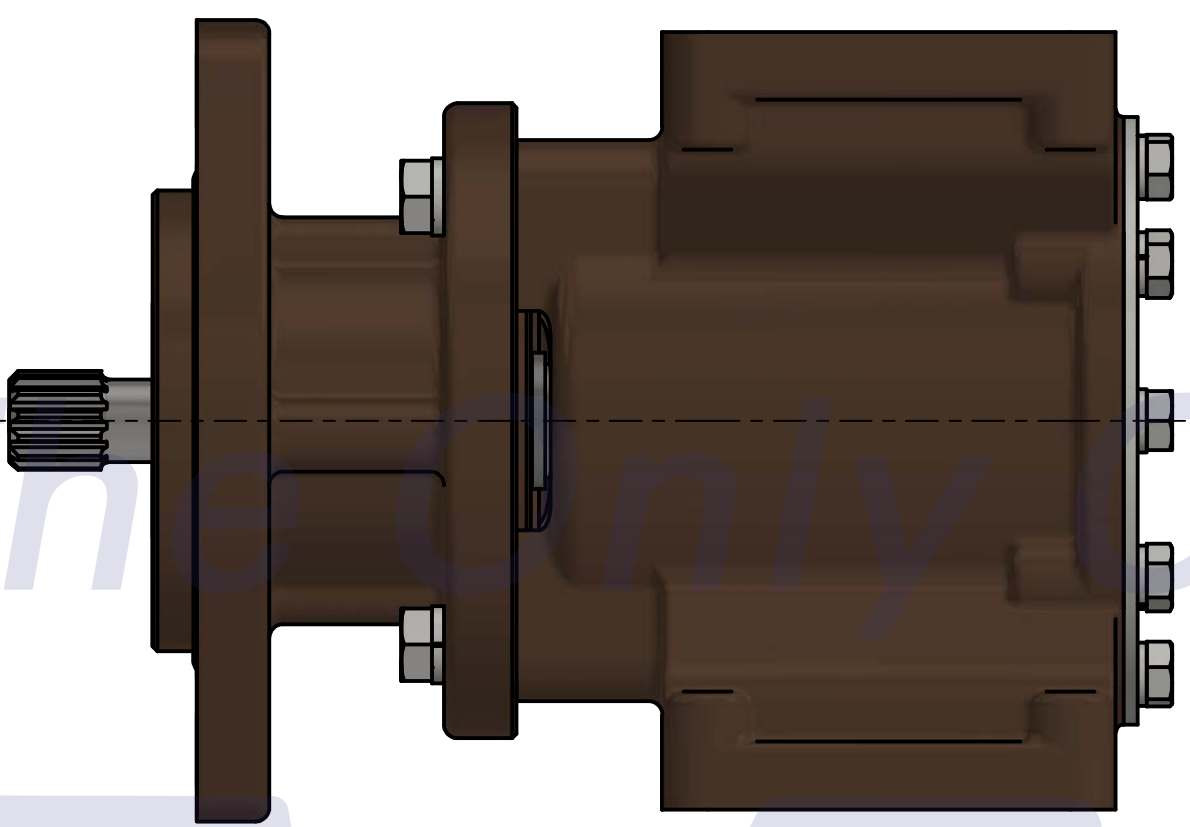

부품 리스트					
항목	수량	부품번호	주제	재질	설명
1	1	PUA0214	PUMP ASSY		JPR-JD60IF2

Drawing by C.H HWANG	Checked by C.I, JEON	Approved by - date	Model Name JPR-JD60IF2	Date 2020-10-19	Scale 0.6:1
		PUMA ASSY			Sheet A2
PART NUMBER PUA0214(0)			Edition 0		

부품 리스트					
항목	수량	부품번호	주제	재질	설명
1	1	PUA0214	PUMP ASSY		JPR-JD60IF2

Drawing by C.H HWANG	Checked by C.I, JEON	Approved by - date	Model Name JPR-JD60IF2	Date 2020-10-19	Scale 0.31:1
			PUMP PARTS VIEW		
			PART NUMBER PUA0214(0)	Edition 0	Sheet A2

PART No.	PUA0214
NAME	JPR-JD60IF2

A: MAJOR KIT B: MINOR KIT C: CAM SET D: M-SEAL SET E: IMPELLER KIT

No.	QTY	PART NUMBER	PART NAME	A (JSK0080)	B (JSM0023)	C (CAMSET0032)	D (MCSSET0019)	E (JIKJMP049)
1	2	BER0052	BEARING	X				
2	5	BOL0007	HEX BOLT	X	X			
3	3	BOL0012	HEX BOLT					
4	5	BOL0036	SPRING WASHER	X	X			
5	3	BOL0038	SPRING WASHER					
6	1	CAM0032	CAM	X	X	X		
7	1	COV0038	COVER	X	X			
8	1	COV0041	BER COVER	X				
9	1	IMP0057	RUBBER IMPELLER	X	X			X
10	1	MCS0037	CARBON	X	X		X	
11	1	MCS003701	CERAMIC	X	X		X	
12	2	ORG0043	QUAD-RING	X	X	X (1)		X (1)
13	1	ORG0054	V-RING	X				
14	1	ORG0055	O-RING	X				
15	1	PBC0166	PUMP CASING / IMP					
16	1	PBC0174	PUMP CASING / BER					
17	1	PIN0007	PIN					
18	1	RET0042	RETAINER	X				
19	1	SHA0093	SHAFT	X				
20	1	SNP0008	SNAP-RING	X	X		X	
21	1	SNP0013	SNAP-RING	X				
22	1	SPC0012	SHIM	X	X		X	
23	1	WER0020	WEAR PLATE	X	X			