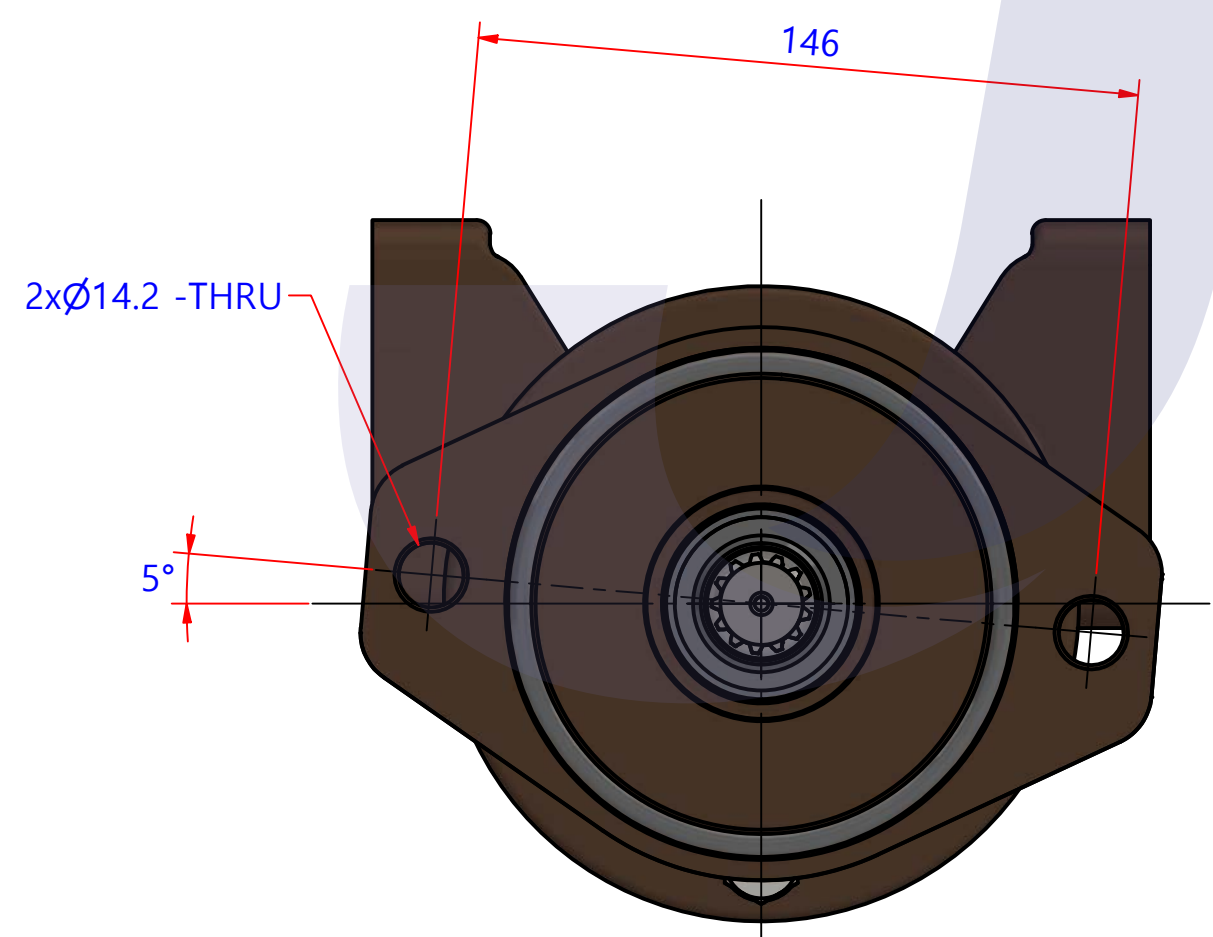

부품 리스트					
항목	수량	부품번호	주제	재질	설명
1	1	PUA0214	PUMP ASSY		JPR-JD60IF2

Drawing by C.H HWANG	Checked by C.I, JEON	Approved by - date	Model Name JPR-JD60IF2	Date 2020-10-19	Scale 0.6:1
		PUMA ASSY			Sheet A2
PART NUMBER PUA0214(0)			Edition 0		

부품 리스트					
항목	수량	부품번호	주제	재질	설명
1	1	PUA0214	PUMP ASSY		JPR-JD60IF2

Drawing by C.H HWANG	Checked by C.I, JEON	Approved by - date	Model Name JPR-JD60IF2	Date 2020-10-19	Scale 0.31:1
			PUMP PARTS VIEW		
			PART NUMBER PUA0214(0)	Edition 0	Sheet A2

PART No.	PUA0214
NAME	JPR-JD60IF2

A: MAJOR KIT B: MINOR KIT C: CAM SET D: M-SEAL SET E: IMPELLER KIT

No.	QTY	PART NUMBER	PART NAME	A (JSK0080)	B (JSM0023)	C (CAMSET0032)	D (MCSSET0019)	E (JIKJMP049)
1	2	BER0052	BEARING	X				
2	5	BOL0007	HEX BOLT	X	X			
3	3	BOL0012	HEX BOLT					
4	5	BOL0036	SPRING WASHER	X	X			
5	3	BOL0038	SPRING WASHER					
6	1	CAM0032	CAM	X	X	X		
7	1	COV0038	COVER	X	X			
8	1	COV0041	BER COVER	X				
9	1	IMP0057	RUBBER IMPELLER	X	X			X
10	1	MCS0037	CARBON	X	X		X	
11	1	MCS003701	CERAMIC	X	X		X	
12	2	ORG0043	QUAD-RING	X	X	X (1)		X (1)
13	1	ORG0054	V-RING	X				
14	1	ORG0055	O-RING	X				
15	1	PBC0166	PUMP CASING / IMP					
16	1	PBC0174	PUMP CASING / BER					
17	1	PIN0007	PIN					
18	1	RET0042	RETAINER	X				
19	1	SHA0093	SHAFT	X				
20	1	SNP0008	SNAP-RING	X	X		X	
21	1	SNP0013	SNAP-RING	X				
22	1	SPC0012	SHIM	X	X		X	
23	1	WER0020	WEAR PLATE	X	X			