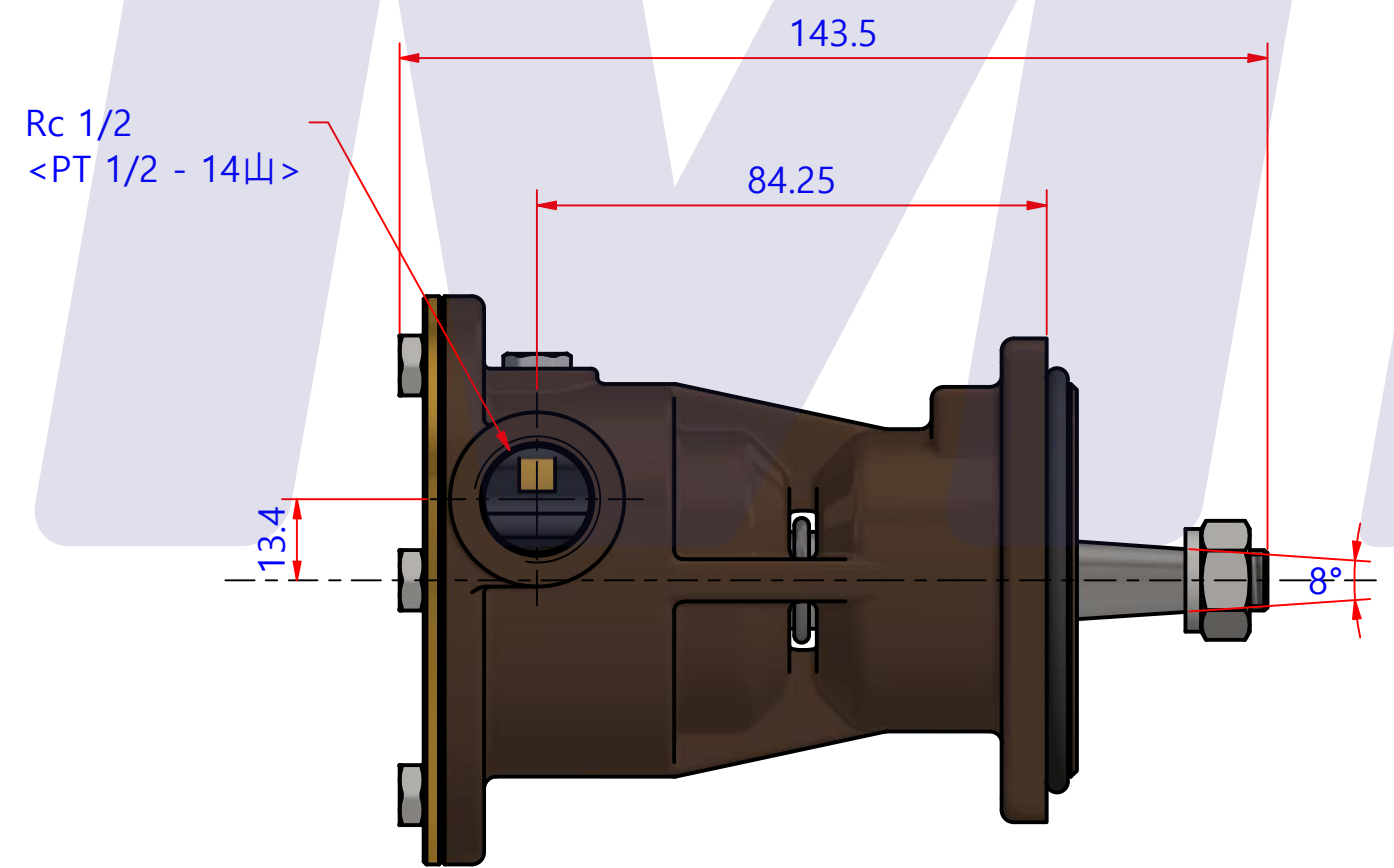

부품 리스트					
항목	수량	부품번호	주제	재질	설명
1	1	PUA0085	PUMP ASSY		JPR-NL10IP

Drawing by	Checked by	Approved by - date	Model Name	Date	Scale
M.J.KANG	C.I. JEON		JPR-NL10IP	2020-03-20	1 : 1
			PUMP ASSY		
			PART NUMBER	Edition	Sheet
			PUA0085(0)	0	A2

PART LIST					
No.	QTY	PART NUMBER	PART NAME	MAT	DESCRIPTION
1	1	PUA0085	PUMP ASSY		JPR-NL10IP

Drawing by	Checked by	Approved by - date	Model Name	Date	Scale
강 명진	Y.D. JEON		JPR-NL10IP	2013-08-22	1 : 1
			PUMP PART'S VIEW		
			PART NUMBER	Edition	Sheet
			PUA0085(0)	0	A2

품 번	PUA0085
품 명	JPR-NL101P

A: MAJOR KIT B: MINOR KIT C: CAM SET D: M-SEAL SET E: IMPELLER KIT

No.	QTY	PART NUMBER	PART NAME	A (JSK0073)	B (JSM0090)	C (CAMSET0033)	D (MCSSET0008)	E (JIKJMP013)
1	2	BER0050	BEARING	X				
2	1	BOL001801	NUT	X				
3	1	BOL0039	SPRING WASHER	X				
4	7	BOL0080	HEX BOLT	X	X	X (1)		
5	1	CAM000101	CAM	X	X	X		
6	1	COV0003	COVER	X	X			
7	1	GAK0009	FIBER GASKET	X	X	X		
8	1	IMP0002	RUBBER IMPELLER	X	X			X
9	1	MCS0013	CERAMIC	X	X		X	
10	1	MCS0016	CARBON	X	X		X	
11	1	ORG0013	O-RING	X	X			X
12	1	ORG0044	O-RING	X				
13	1	ORG0078	O-RING	X				
14	1	PBC0148	PUMP CASING					
15	1	RET0038	RETAINER	X				
16	1	SHA0085	SHAFT	X				
17	1	SNP0006	SNAP-RING	X	X			
18	1	SNP0009	SNAP-RING	X				
19	1	WER0006	WEAR PLATE	X	X			