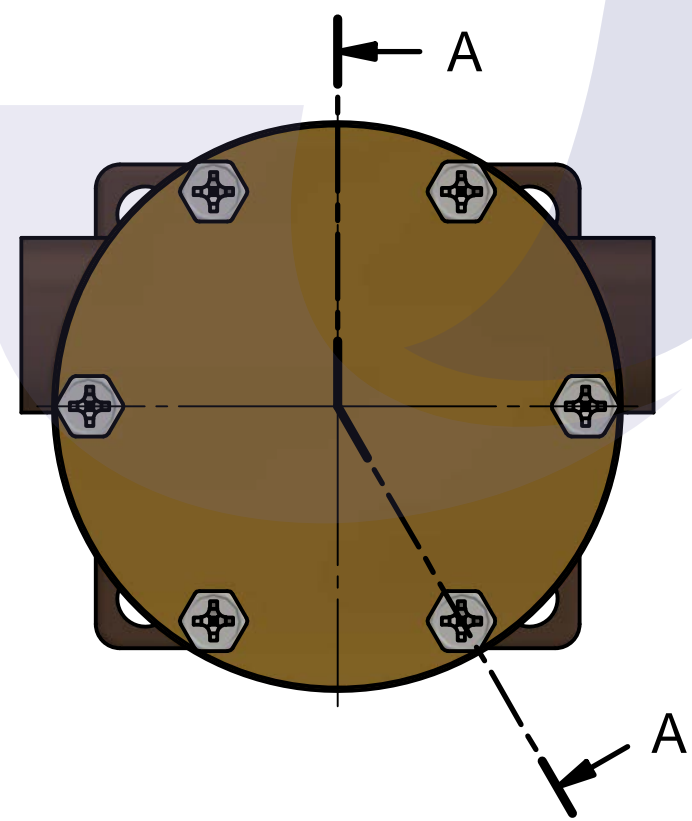

부품 리스트					
항목	수량	부품번호	주제	재질	설명
1	1	PUA0085	PUMP ASSY		JPR-NL10IP

Drawing by	Checked by	Approved by - date	Model Name	Date	Scale
M.J.KANG	C.I. JEON		JPR-NL10IP	2020-03-20	1 : 1
			PUMP ASSY		
			PART NUMBER	Edition	Sheet
			PUA0085(0)	0	A2

PART LIST					
No.	QTY	PART NUMBER	PART NAME	MAT	DESCRIPTION
1	1	PUA0085	PUMP ASSY		JPR-NL10IP

Drawing by	Checked by	Approved by - date	Model Name	Date	Scale
강 명진	Y.D. JEON		JPR-NL10IP	2013-08-22	1 : 1
			PUMP PART'S VIEW		
			PART NUMBER	Edition	Sheet
			PUA0085(0)	0	A2

품 번	PUA0085
품 명	JPR-NL101P

A: MAJOR KIT B: MINOR KIT C: CAM SET D: M-SEAL SET E: IMPELLER KIT

No.	QTY	PART NUMBER	PART NAME	A (JSK0073)	B (JSM0090)	C (CAMSET0033)	D (MCSSET0008)	E (JIKJMP013)
1	2	BER0050	BEARING	X				
2	1	BOL001801	NUT	X				
3	1	BOL0039	SPRING WASHER	X				
4	7	BOL0080	HEX BOLT	X	X	X (1)		
5	1	CAM000101	CAM	X	X	X		
6	1	COV0003	COVER	X	X			
7	1	GAK0009	FIBER GASKET	X	X	X		
8	1	IMP0002	RUBBER IMPELLER	X	X			X
9	1	MCS0013	CERAMIC	X	X		X	
10	1	MCS0016	CARBON	X	X		X	
11	1	ORG0013	O-RING	X	X			X
12	1	ORG0044	O-RING	X				
13	1	ORG0078	O-RING	X				
14	1	PBC0148	PUMP CASING					
15	1	RET0038	RETAINER	X				
16	1	SHA0085	SHAFT	X				
17	1	SNP0006	SNAP-RING	X	X			
18	1	SNP0009	SNAP-RING	X				
19	1	WER0006	WEAR PLATE	X	X			