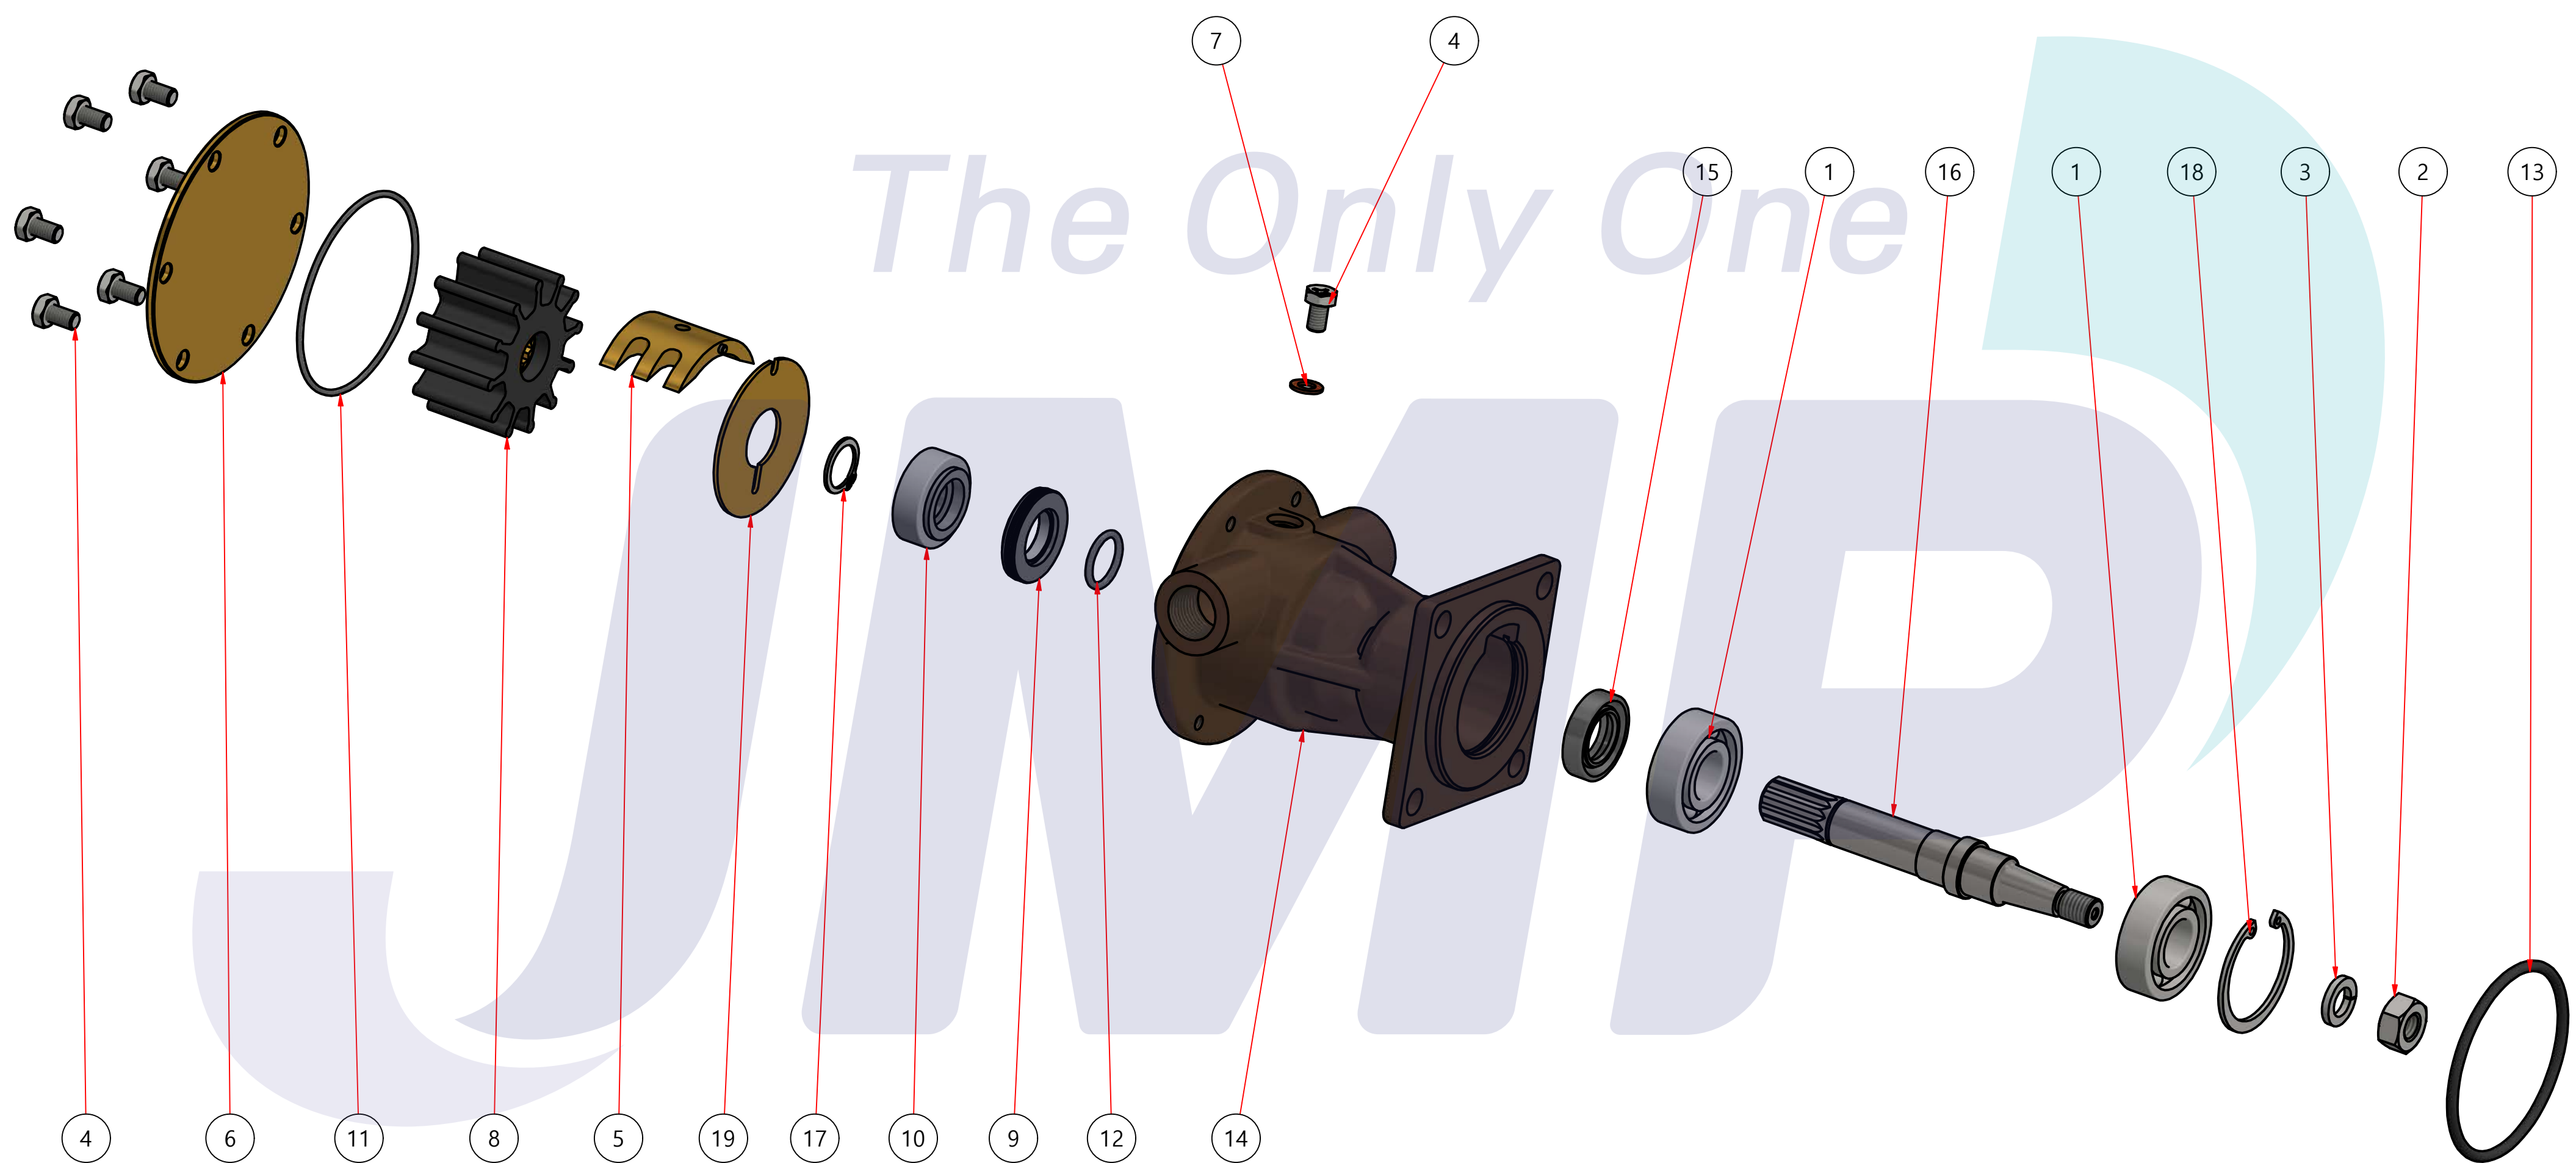

부품 리스트					
항목	수량	부품번호	주제	재질	설명
1	1	PUA0085	PUMP ASSY		JPR-NL10IP

Drawing by	Checked by	Approved by - date	Model Name	Date	Scale
M.J.KANG	C.I. JEON		JPR-NL10IP	2020-03-20	1 : 1
			PUMP ASSY		
			PART NUMBER	Edition	Sheet
			PUA0085(0)	0	A2

PART LIST					
No.	QTY	PART NUMBER	PART NAME	MAT	DESCRIPTION
1	1	PUA0085	PUMP ASSY		JPR-NL10IP

Drawing by	Checked by	Approved by - date	Model Name	Date	Scale
강 명진	Y.D. JEON		JPR-NL10IP	2013-08-22	1 : 1
			PUMP PART'S VIEW		
			PART NUMBER	Edition	Sheet
			PUA0085(0)	0	A2

품 번	PUA0085
품 명	JPR-NL101P

A: MAJOR KIT B: MINOR KIT C: CAM SET D: M-SEAL SET E: IMPELLER KIT

No.	QTY	PART NUMBER	PART NAME	A (JSK0073)	B (JSM0090)	C (CAMSET0033)	D (MCSSET0008)	E (JIKJMP013)
1	2	BER0050	BEARING	X				
2	1	BOL001801	NUT	X				
3	1	BOL0039	SPRING WASHER	X				
4	7	BOL0080	HEX BOLT	X	X	X (1)		
5	1	CAM000101	CAM	X	X	X		
6	1	COV0003	COVER	X	X			
7	1	GAK0009	FIBER GASKET	X	X	X		
8	1	IMP0002	RUBBER IMPELLER	X	X			X
9	1	MCS0013	CERAMIC	X	X		X	
10	1	MCS0016	CARBON	X	X		X	
11	1	ORG0013	O-RING	X	X			X
12	1	ORG0044	O-RING	X				
13	1	ORG0078	O-RING	X				
14	1	PBC0148	PUMP CASING					
15	1	RET0038	RETAINER	X				
16	1	SHA0085	SHAFT	X				
17	1	SNP0006	SNAP-RING	X	X			
18	1	SNP0009	SNAP-RING	X				
19	1	WER0006	WEAR PLATE	X	X			