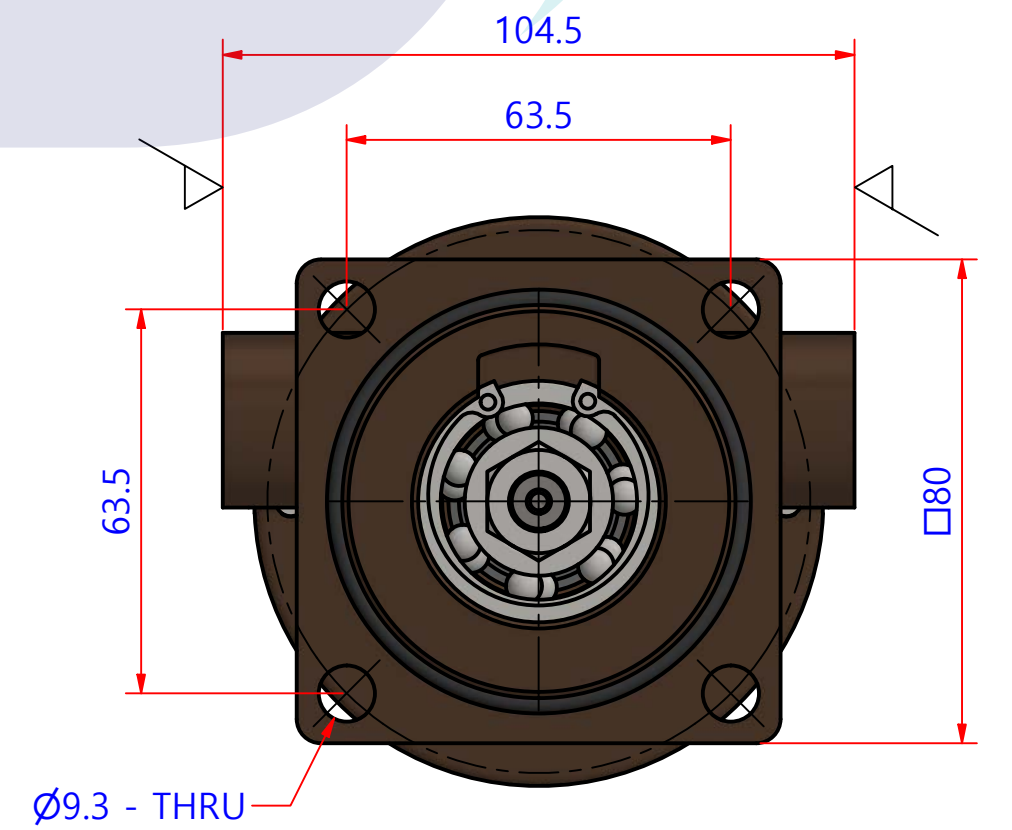

부품 리스트					
항목	수량	부품번호	주제	재질	설명
1	1	PUA0085	PUMP ASSY		JPR-NL10IP

Drawing by	Checked by	Approved by - date	Model Name	Date	Scale
M.J.KANG	C.I. JEON		JPR-NL10IP	2020-03-20	1 : 1
			PUMP ASSY		
			PART NUMBER	Edition	Sheet
			PUA0085(0)	0	A2

PART LIST					
No.	QTY	PART NUMBER	PART NAME	MAT	DESCRIPTION
1	1	PUA0085	PUMP ASSY		JPR-NL10IP

Drawing by	Checked by	Approved by - date	Model Name	Date	Scale
강 명진	Y.D. JEON		JPR-NL10IP	2013-08-22	1 : 1
			PUMP PART'S VIEW		
			PART NUMBER	Edition	Sheet
			PUA0085(0)	0	A2

품 번	PUA0085
품 명	JPR-NL101P

A: MAJOR KIT B: MINOR KIT C: CAM SET D: M-SEAL SET E: IMPELLER KIT

No.	QTY	PART NUMBER	PART NAME	A (JSK0073)	B (JSM0090)	C (CAMSET0033)	D (MCSSET0008)	E (JIKJMP013)
1	2	BER0050	BEARING	X				
2	1	BOL001801	NUT	X				
3	1	BOL0039	SPRING WASHER	X				
4	7	BOL0080	HEX BOLT	X	X	X (1)		
5	1	CAM000101	CAM	X	X	X		
6	1	COV0003	COVER	X	X			
7	1	GAK0009	FIBER GASKET	X	X	X		
8	1	IMP0002	RUBBER IMPELLER	X	X			X
9	1	MCS0013	CERAMIC	X	X		X	
10	1	MCS0016	CARBON	X	X		X	
11	1	ORG0013	O-RING	X	X			X
12	1	ORG0044	O-RING	X				
13	1	ORG0078	O-RING	X				
14	1	PBC0148	PUMP CASING					
15	1	RET0038	RETAINER	X				
16	1	SHA0085	SHAFT	X				
17	1	SNP0006	SNAP-RING	X	X			
18	1	SNP0009	SNAP-RING	X				
19	1	WER0006	WEAR PLATE	X	X			