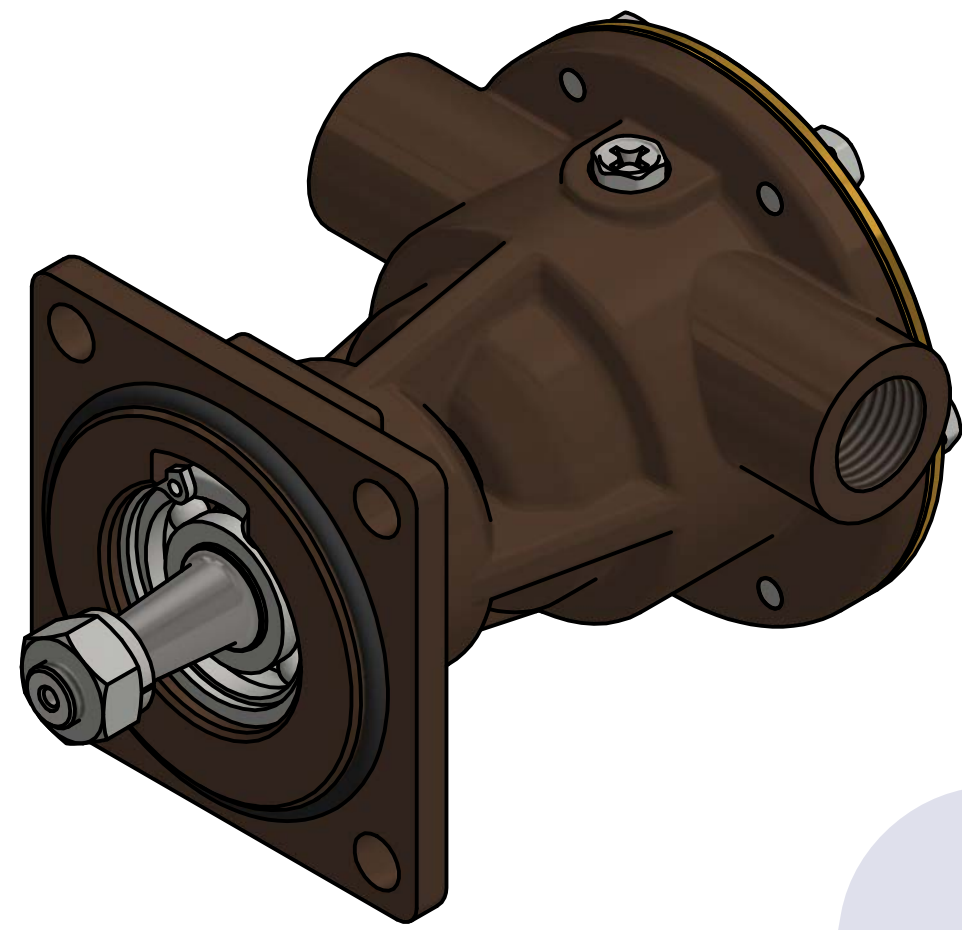

부품 리스트					
항목	수량	부품번호	주제	재질	설명
1	1	PUA0085	PUMP ASSY		JPR-NL10IP

Drawing by	Checked by	Approved by - date	Model Name	Date	Scale
M.J.KANG	C.I. JEON		JPR-NL10IP	2020-03-20	1 : 1
			PUMP ASSY		
			PART NUMBER	Edition	Sheet
			PUA0085(0)	0	A2

PART LIST					
No.	QTY	PART NUMBER	PART NAME	MAT	DESCRIPTION
1	1	PUA0085	PUMP ASSY		JPR-NL10IP

Drawing by	Checked by	Approved by - date	Model Name	Date	Scale
강 명진	Y.D. JEON		JPR-NL10IP	2013-08-22	1 : 1
			PUMP PART'S VIEW		
			PART NUMBER	Edition	Sheet
			PUA0085(0)	0	A2

품 번	PUA0085
품 명	JPR-NL101P

A: MAJOR KIT B: MINOR KIT C: CAM SET D: M-SEAL SET E: IMPELLER KIT

No.	QTY	PART NUMBER	PART NAME	A (JSK0073)	B (JSM0090)	C (CAMSET0033)	D (MCSSET0008)	E (JIKJMP013)
1	2	BER0050	BEARING	X				
2	1	BOL001801	NUT	X				
3	1	BOL0039	SPRING WASHER	X				
4	7	BOL0080	HEX BOLT	X	X	X (1)		
5	1	CAM000101	CAM	X	X	X		
6	1	COV0003	COVER	X	X			
7	1	GAK0009	FIBER GASKET	X	X	X		
8	1	IMP0002	RUBBER IMPELLER	X	X			X
9	1	MCS0013	CERAMIC	X	X		X	
10	1	MCS0016	CARBON	X	X		X	
11	1	ORG0013	O-RING	X	X			X
12	1	ORG0044	O-RING	X				
13	1	ORG0078	O-RING	X				
14	1	PBC0148	PUMP CASING					
15	1	RET0038	RETAINER	X				
16	1	SHA0085	SHAFT	X				
17	1	SNP0006	SNAP-RING	X	X			
18	1	SNP0009	SNAP-RING	X				
19	1	WER0006	WEAR PLATE	X	X			