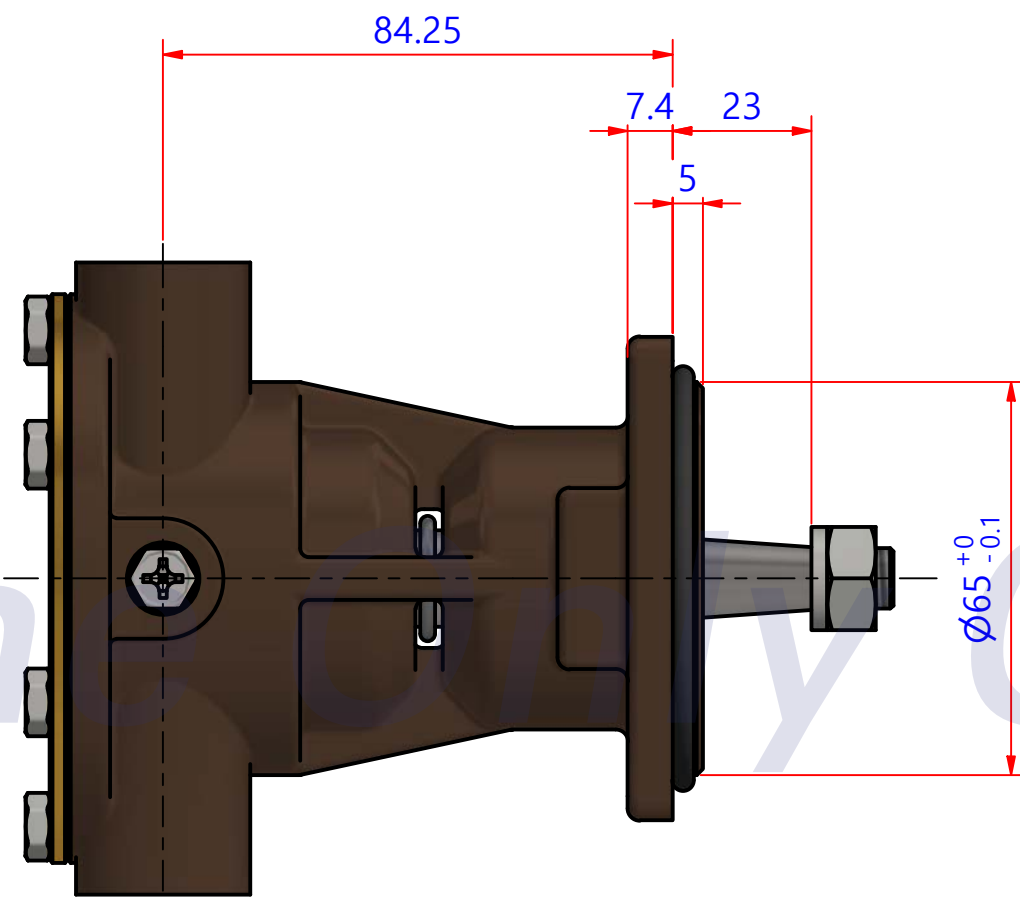

부품 리스트					
항목	수량	부품번호	주제	재질	설명
1	1	PUA0085	PUMP ASSY		JPR-NL10IP

Drawing by	Checked by	Approved by - date	Model Name	Date	Scale
M.J.KANG	C.I. JEON		JPR-NL10IP	2020-03-20	1 : 1
			PUMP ASSY		
			PART NUMBER	Edition	Sheet
			PUA0085(0)	0	A2

PART LIST					
No.	QTY	PART NUMBER	PART NAME	MAT	DESCRIPTION
1	1	PUA0085	PUMP ASSY		JPR-NL10IP

Drawing by	Checked by	Approved by - date	Model Name	Date	Scale
강 명진	Y.D. JEON		JPR-NL10IP	2013-08-22	1 : 1
			PUMP PART'S VIEW		
			PART NUMBER	Edition	Sheet
			PUA0085(0)	0	A2

품 번	PUA0085
품 명	JPR-NL101P

A: MAJOR KIT B: MINOR KIT C: CAM SET D: M-SEAL SET E: IMPELLER KIT

No.	QTY	PART NUMBER	PART NAME	A (JSK0073)	B (JSM0090)	C (CAMSET0033)	D (MCSSET0008)	E (JIKJMP013)
1	2	BER0050	BEARING	X				
2	1	BOL001801	NUT	X				
3	1	BOL0039	SPRING WASHER	X				
4	7	BOL0080	HEX BOLT	X	X	X (1)		
5	1	CAM000101	CAM	X	X	X		
6	1	COV0003	COVER	X	X			
7	1	GAK0009	FIBER GASKET	X	X	X		
8	1	IMP0002	RUBBER IMPELLER	X	X			X
9	1	MCS0013	CERAMIC	X	X		X	
10	1	MCS0016	CARBON	X	X		X	
11	1	ORG0013	O-RING	X	X			X
12	1	ORG0044	O-RING	X				
13	1	ORG0078	O-RING	X				
14	1	PBC0148	PUMP CASING					
15	1	RET0038	RETAINER	X				
16	1	SHA0085	SHAFT	X				
17	1	SNP0006	SNAP-RING	X	X			
18	1	SNP0009	SNAP-RING	X				
19	1	WER0006	WEAR PLATE	X	X			