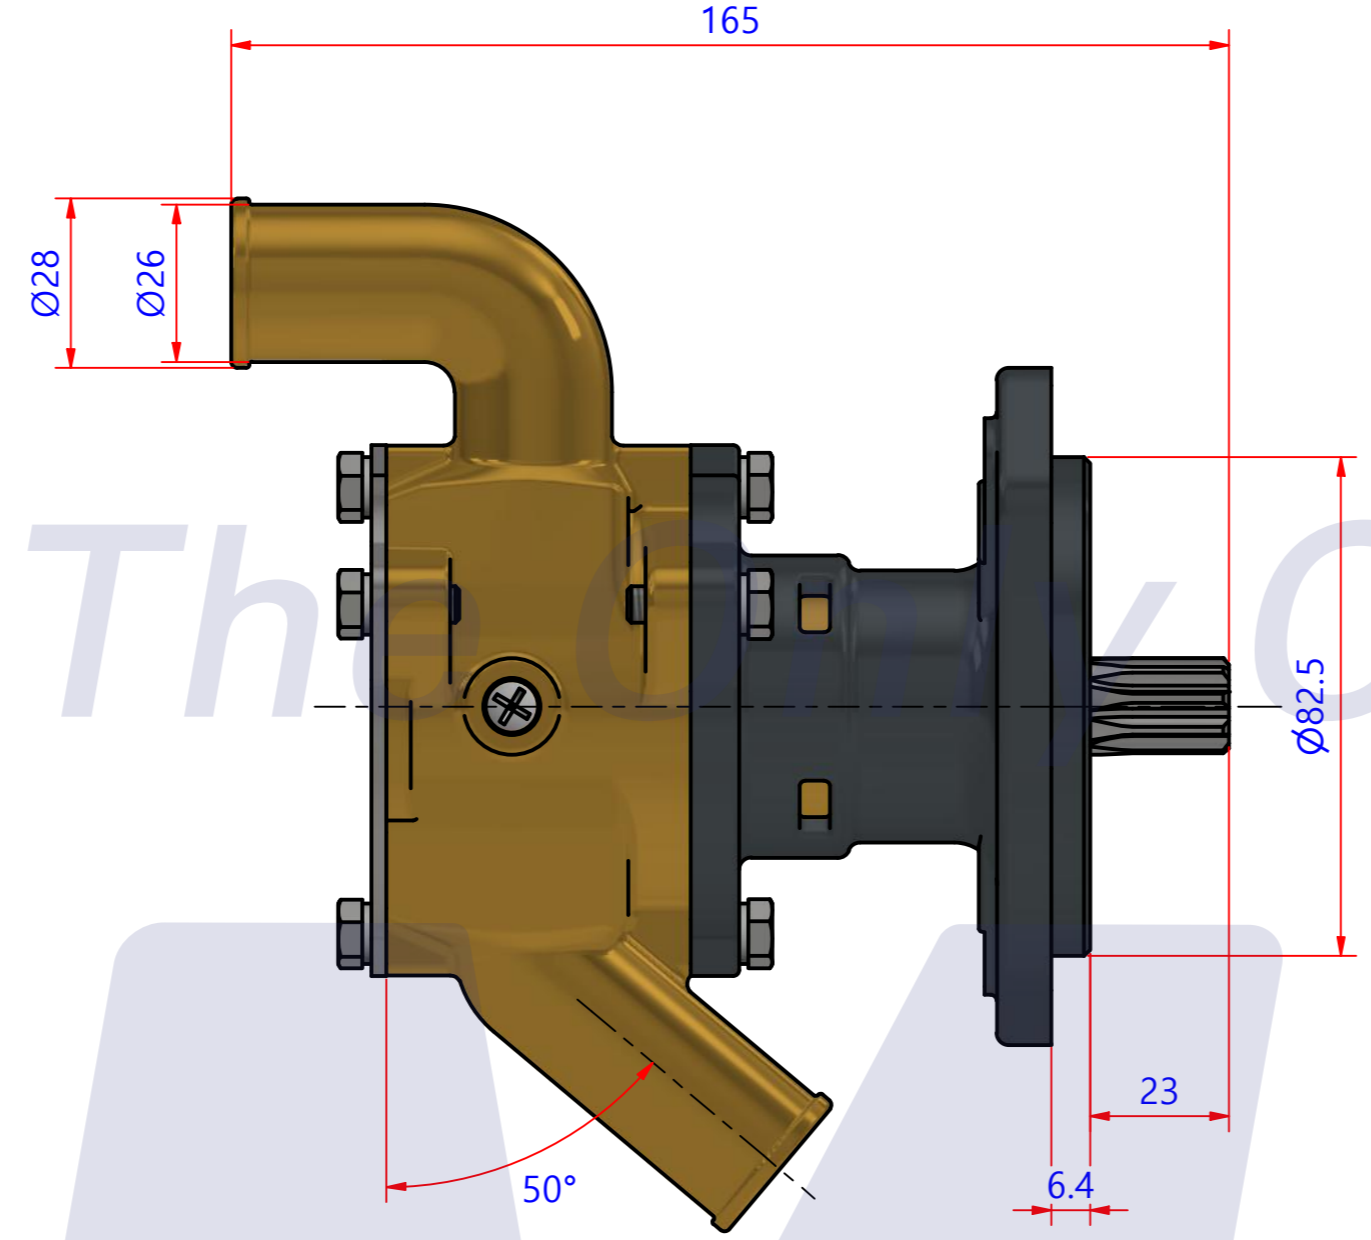

부품 리스트					
항목	수량	부품번호	주제	재질	설명
1	1	PUA0212	PUMP ASSY		JPR-ON7312

Drawing by	Checked by	Approved by - date	Model Name	Date	Scale
M.J.KANG	C.I. JEON		JPR-ON7312	2019-09-18	1 : 1
			PUMP ASSY		
			PART NUMBER	Edition	Sheet
			PUA0212(0)	0	A2

부품 리스트					
항목	수량	부품번호	주제	재질	설명
1	1	PUA0212	PUMP ASSY		JPR-ON7312

Drawing by	Checked by	Approved by - date	Model Name	Date	Scale
M.J.KANG	C.I, JEON		JPR-ON7312	2020-01-03	1:1
			PUMP PARTS VIEW		
			PART NUMBER	Edition	Sheet
			PUA0212(0)	0	A2

품 번	PUA0212
품 명	JPR-ON7312

A: MAJOR KIT B: MINOR KIT C: CAM SET D: M-SEAL SET E: IMPELLER KIT

No.	QTY	PART NUMBER	PART NAME	A (JSK0157)	B (JSM0161)	C (CAMSET0050)	D (MCSSET0017)	E (JIKJMP021)
1	2	BER0046	BEARING	X				
2	1	BOL0001	SCREW	X	X	X		
3	6	BOL0035	SPRING WASHER	X	X (3)			
4	3	BOL0048	HEX BOLT	X				
5	3	BOL0128	HEX BOLT	X	X			
6	1	CAM002002	CAM	X	X	X		
7	1	COV0073	COVER	X	X			
8	1	IMP0004	RUBBER IMPELLER	X	X			X
9	1	KEY0016	KEY	X	X			
10	1	MCS0013	CERAMIC	X	X		X	
11	1	MCS001601	CARBON	X	X		X	
12	1	ORG0039	O-RING	X	X			X
13	1	ORG000101	O-RING	X	X	X		
14	1	PBC0307	PUMP CASING / IMP					
15	1	PBC0309	PUMP CASING / BER					
16	1	RET0013	RETAINER	X				
17	1	SHA0189	SHAFT	X				
18	1	SLI0005	SLINGER	X				
19	1	SNP0006	SNAP-RING	X	X			
20	1	SPC0019	SPACER	X	X			
21	1	WER0032	WEAR PLATE	X	X			