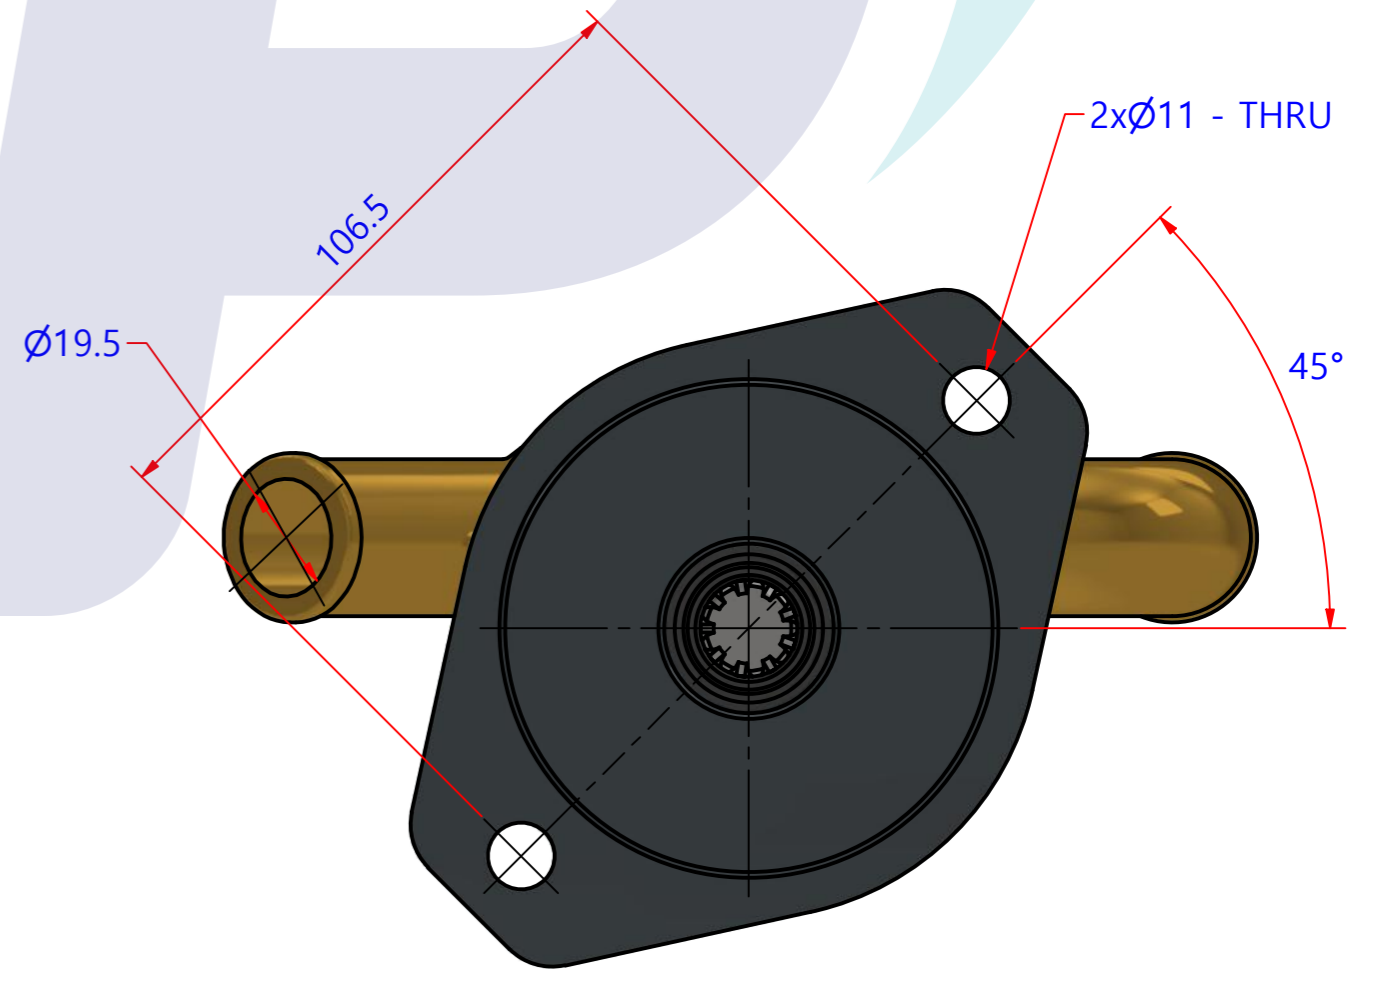

부품 리스트					
항목	수량	부품번호	주제	재질	설명
1	1	PUA0212	PUMP ASSY		JPR-ON7312

Drawing by	Checked by	Approved by - date	Model Name	Date	Scale
M.J.KANG	C.I. JEON		JPR-ON7312	2019-09-18	1 : 1
			PUMP ASSY		
			PART NUMBER	Edition	Sheet
			PUA0212(0)	0	A2

부품 리스트					
항목	수량	부품번호	주제	재질	설명
1	1	PUA0212	PUMP ASSY		JPR-ON7312

Drawing by	Checked by	Approved by - date	Model Name	Date	Scale
M.J.KANG	C.I, JEON		JPR-ON7312	2020-01-03	1:1
			PUMP PARTS VIEW		
			PART NUMBER	Edition	Sheet
			PUA0212(0)	0	A2

품 번	PUA0212
품 명	JPR-ON7312

A: MAJOR KIT B: MINOR KIT C: CAM SET D: M-SEAL SET E: IMPELLER KIT

No.	QTY	PART NUMBER	PART NAME	A (JSK0157)	B (JSM0161)	C (CAMSET0050)	D (MCSSET0017)	E (JIKJMP021)
1	2	BER0046	BEARING	X				
2	1	BOL0001	SCREW	X	X	X		
3	6	BOL0035	SPRING WASHER	X	X (3)			
4	3	BOL0048	HEX BOLT	X				
5	3	BOL0128	HEX BOLT	X	X			
6	1	CAM002002	CAM	X	X	X		
7	1	COV0073	COVER	X	X			
8	1	IMP0004	RUBBER IMPELLER	X	X			X
9	1	KEY0016	KEY	X	X			
10	1	MCS0013	CERAMIC	X	X		X	
11	1	MCS001601	CARBON	X	X		X	
12	1	ORG0039	O-RING	X	X			X
13	1	ORG000101	O-RING	X	X	X		
14	1	PBC0307	PUMP CASING / IMP					
15	1	PBC0309	PUMP CASING / BER					
16	1	RET0013	RETAINER	X				
17	1	SHA0189	SHAFT	X				
18	1	SLI0005	SLINGER	X				
19	1	SNP0006	SNAP-RING	X	X			
20	1	SPC0019	SPACER	X	X			
21	1	WER0032	WEAR PLATE	X	X			