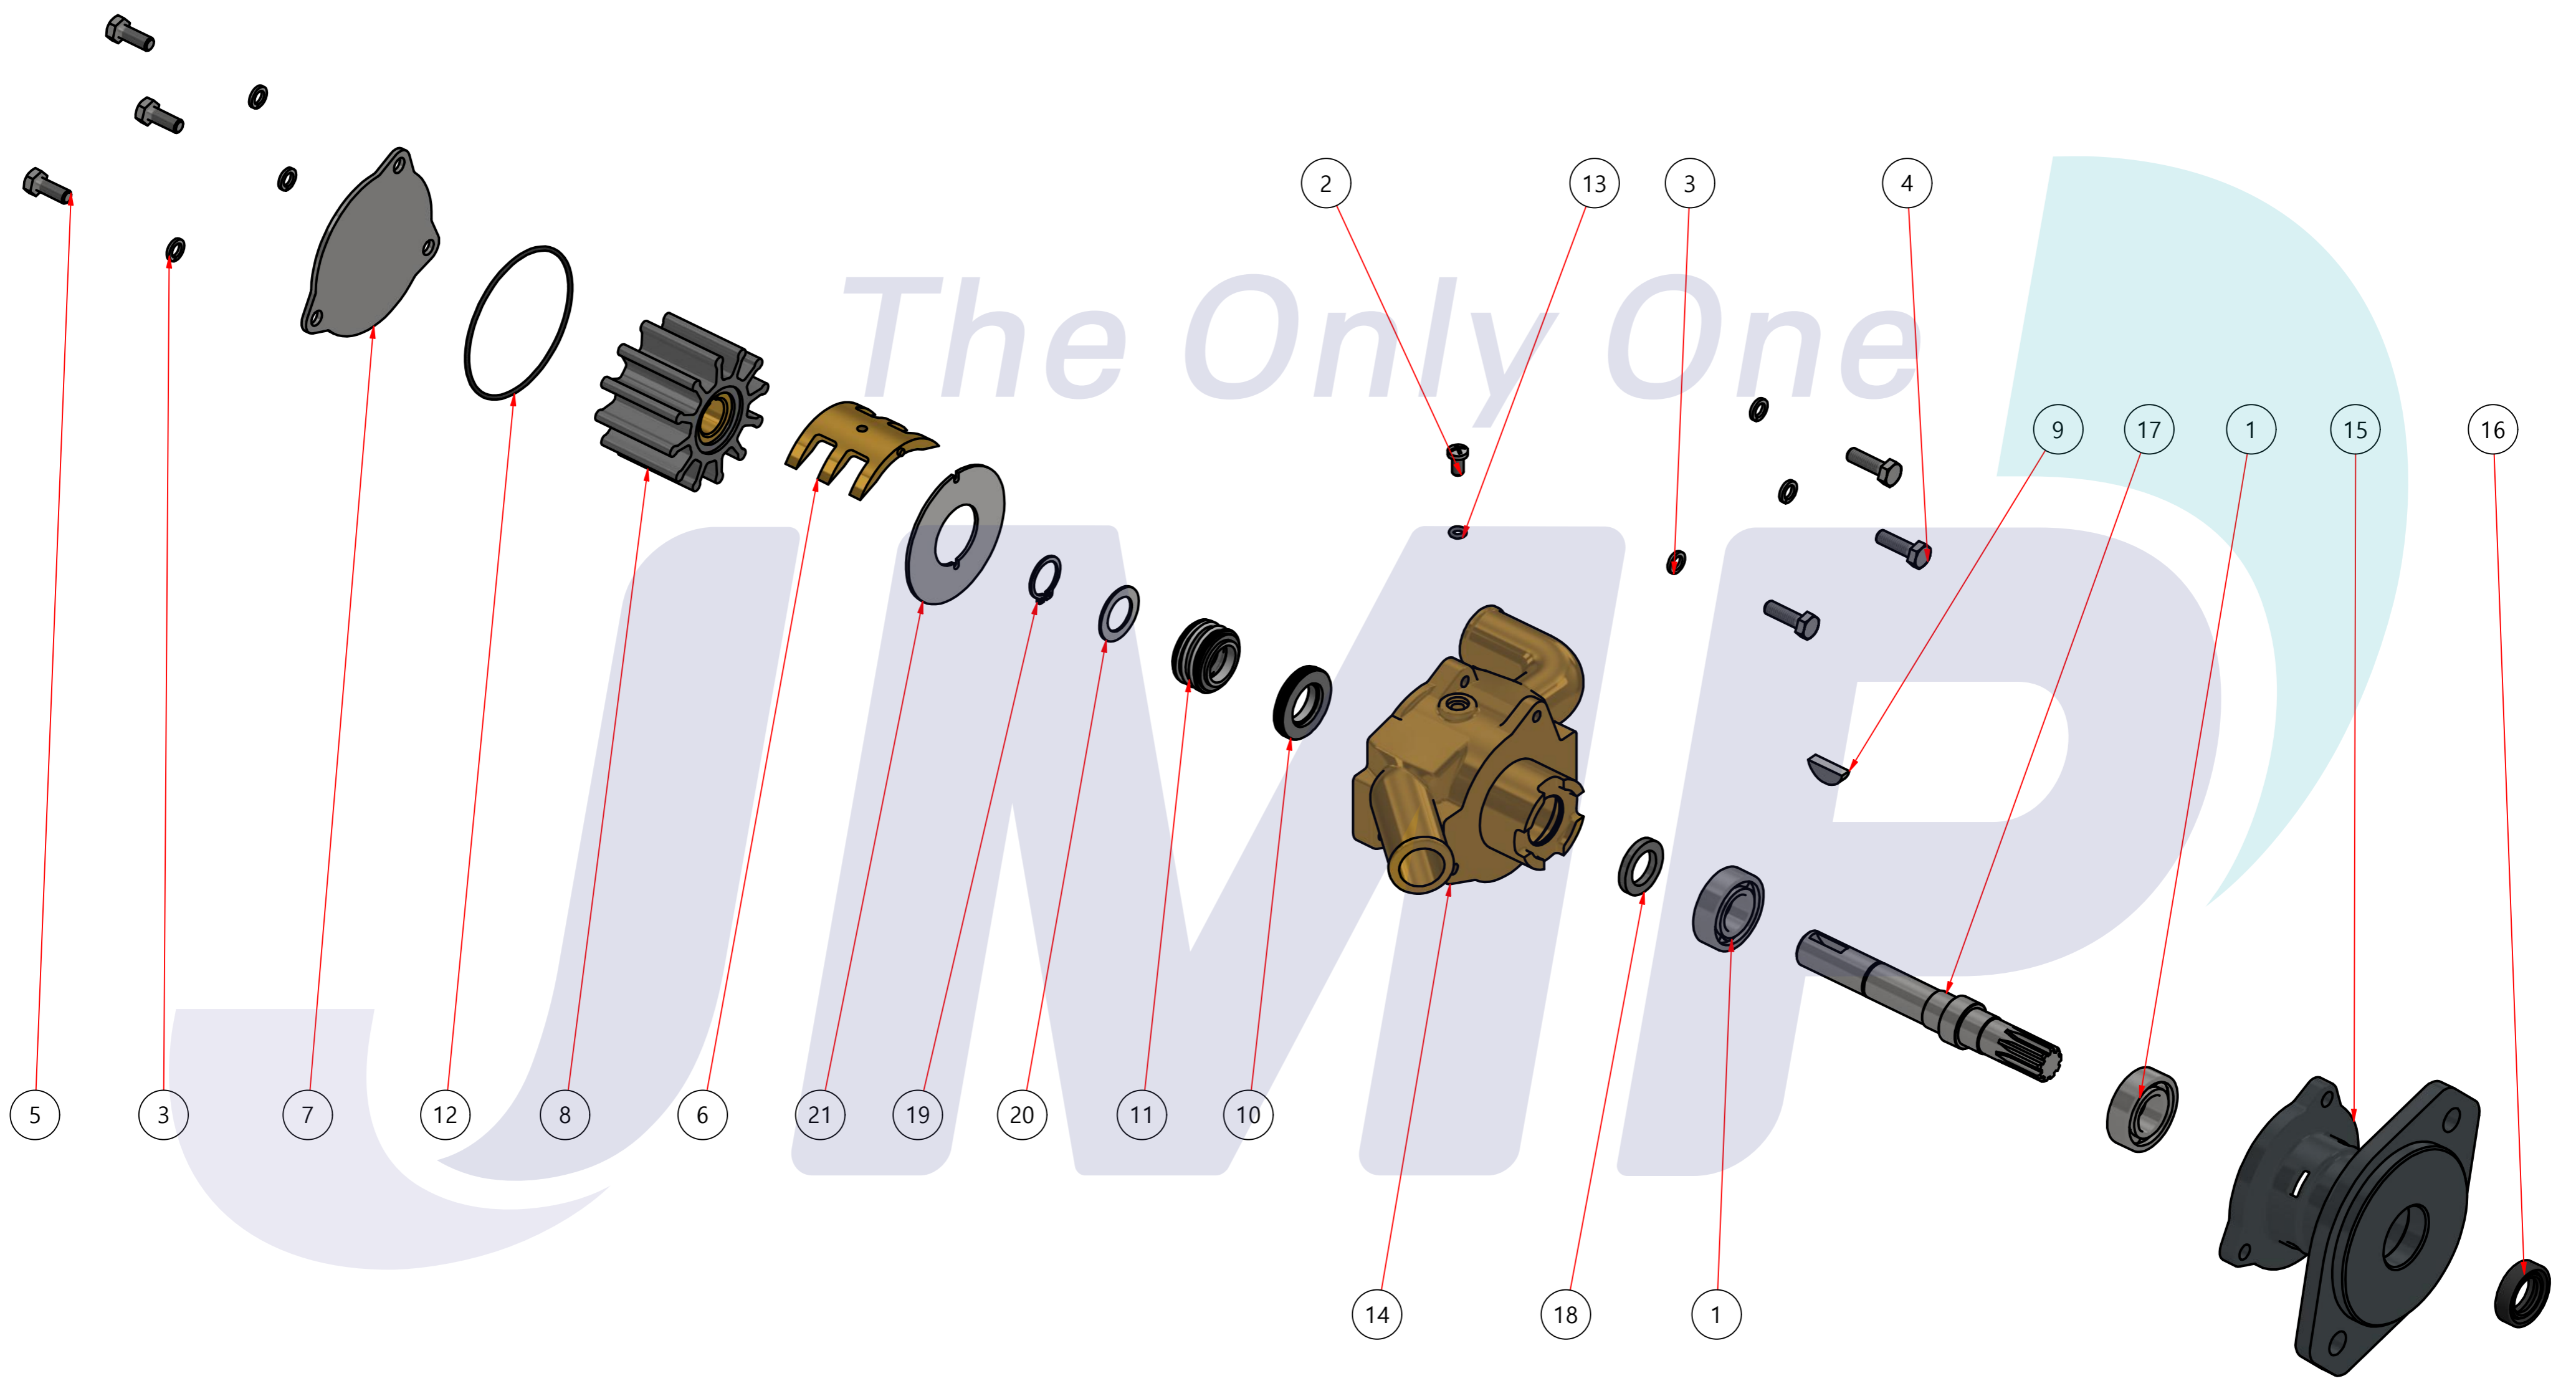

부품 리스트					
항목	수량	부품번호	주제	재질	설명
1	1	PUA0212	PUMP ASSY		JPR-ON7312

Drawing by	Checked by	Approved by - date	Model Name	Date	Scale
M.J.KANG	C.I. JEON		JPR-ON7312	2019-09-18	1 : 1
			PUMP ASSY		
			PART NUMBER	Edition	Sheet
			PUA0212(0)	0	A2

부품 리스트					
항목	수량	부품번호	주제	재질	설명
1	1	PUA0212	PUMP ASSY		JPR-ON7312

Drawing by	Checked by	Approved by - date	Model Name	Date	Scale
M.J.KANG	C.I, JEON		JPR-ON7312	2020-01-03	1:1
			PUMP PARTS VIEW		
			PART NUMBER	Edition	Sheet
			PUA0212(0)	0	A2

품 번	PUA0212
품 명	JPR-ON7312

A: MAJOR KIT B: MINOR KIT C: CAM SET D: M-SEAL SET E: IMPELLER KIT

No.	QTY	PART NUMBER	PART NAME	A (JSK0157)	B (JSM0161)	C (CAMSET0050)	D (MCSSET0017)	E (JIKJMP021)
1	2	BER0046	BEARING	X				
2	1	BOL0001	SCREW	X	X	X		
3	6	BOL0035	SPRING WASHER	X	X (3)			
4	3	BOL0048	HEX BOLT	X				
5	3	BOL0128	HEX BOLT	X	X			
6	1	CAM002002	CAM	X	X	X		
7	1	COV0073	COVER	X	X			
8	1	IMP0004	RUBBER IMPELLER	X	X			X
9	1	KEY0016	KEY	X	X			
10	1	MCS0013	CERAMIC	X	X		X	
11	1	MCS001601	CARBON	X	X		X	
12	1	ORG0039	O-RING	X	X			X
13	1	ORG000101	O-RING	X	X	X		
14	1	PBC0307	PUMP CASING / IMP					
15	1	PBC0309	PUMP CASING / BER					
16	1	RET0013	RETAINER	X				
17	1	SHA0189	SHAFT	X				
18	1	SLI0005	SLINGER	X				
19	1	SNP0006	SNAP-RING	X	X			
20	1	SPC0019	SPACER	X	X			
21	1	WER0032	WEAR PLATE	X	X			