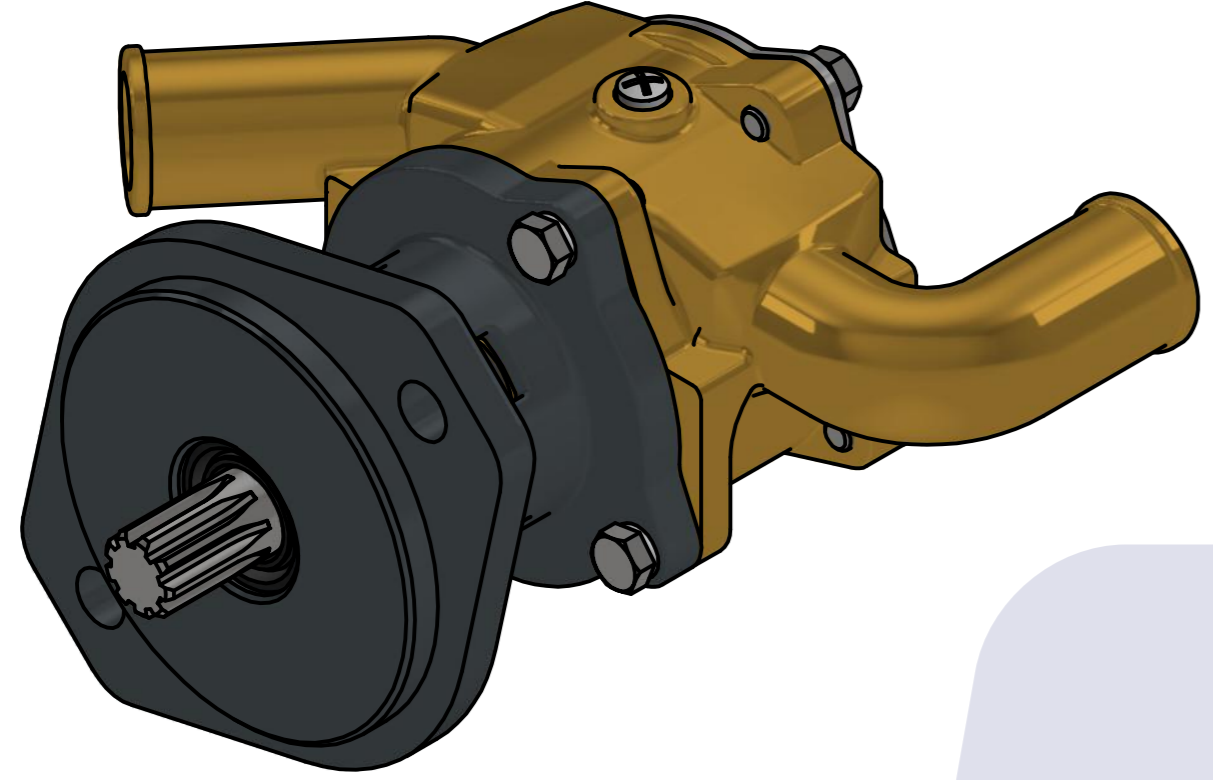

부품 리스트					
항목	수량	부품번호	주제	재질	설명
1	1	PUA0212	PUMP ASSY		JPR-ON7312

Drawing by	Checked by	Approved by - date	Model Name	Date	Scale
M.J.KANG	C.I. JEON		JPR-ON7312	2019-09-18	1 : 1
			PUMP ASSY		
			PART NUMBER	Edition	Sheet
			PUA0212(0)	0	A2

부품 리스트					
항목	수량	부품번호	주제	재질	설명
1	1	PUA0212	PUMP ASSY		JPR-ON7312

Drawing by	Checked by	Approved by - date	Model Name	Date	Scale
M.J.KANG	C.I, JEON		JPR-ON7312	2020-01-03	1:1
			PUMP PARTS VIEW		
			PART NUMBER	Edition	Sheet
			PUA0212(0)	0	A2

품 번	PUA0212
품 명	JPR-ON7312

A: MAJOR KIT B: MINOR KIT C: CAM SET D: M-SEAL SET E: IMPELLER KIT

No.	QTY	PART NUMBER	PART NAME	A (JSK0157)	B (JSM0161)	C (CAMSET0050)	D (MCSSET0017)	E (JIKJMP021)
1	2	BER0046	BEARING	X				
2	1	BOL0001	SCREW	X	X	X		
3	6	BOL0035	SPRING WASHER	X	X (3)			
4	3	BOL0048	HEX BOLT	X				
5	3	BOL0128	HEX BOLT	X	X			
6	1	CAM002002	CAM	X	X	X		
7	1	COV0073	COVER	X	X			
8	1	IMP0004	RUBBER IMPELLER	X	X			X
9	1	KEY0016	KEY	X	X			
10	1	MCS0013	CERAMIC	X	X		X	
11	1	MCS001601	CARBON	X	X		X	
12	1	ORG0039	O-RING	X	X			X
13	1	ORG000101	O-RING	X	X	X		
14	1	PBC0307	PUMP CASING / IMP					
15	1	PBC0309	PUMP CASING / BER					
16	1	RET0013	RETAINER	X				
17	1	SHA0189	SHAFT	X				
18	1	SLI0005	SLINGER	X				
19	1	SNP0006	SNAP-RING	X	X			
20	1	SPC0019	SPACER	X	X			
21	1	WER0032	WEAR PLATE	X	X			