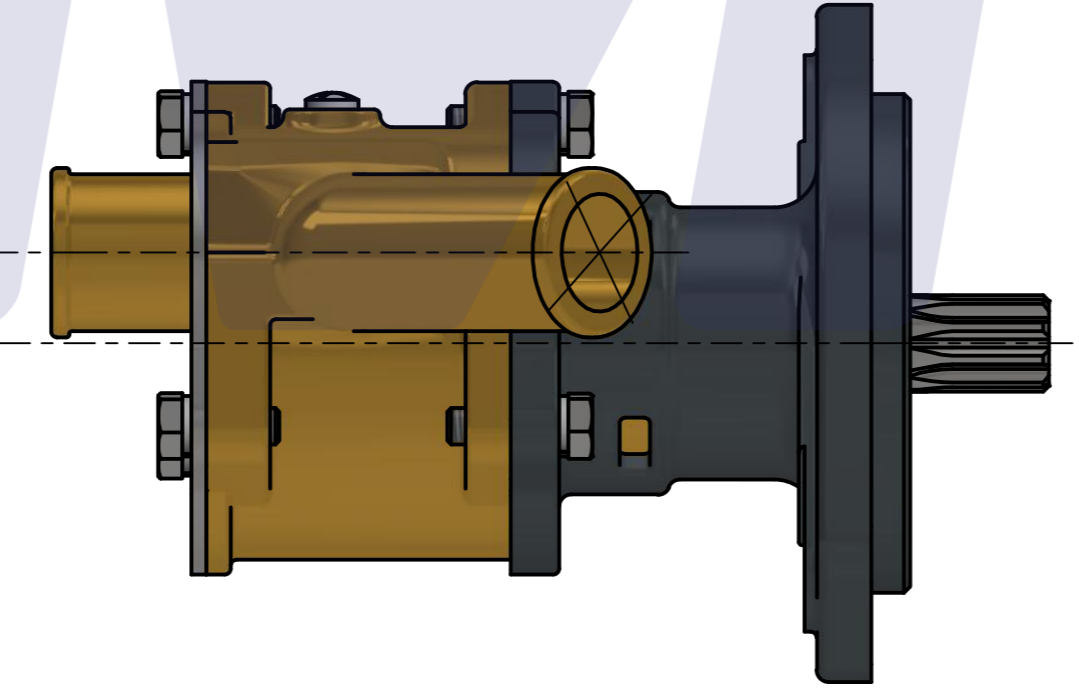

부품 리스트					
항목	수량	부품번호	주제	재질	설명
1	1	PUA0212	PUMP ASSY		JPR-ON7312

Drawing by	Checked by	Approved by - date	Model Name	Date	Scale
M.J.KANG	C.I. JEON		JPR-ON7312	2019-09-18	1 : 1
			PUMP ASSY		
			PART NUMBER	Edition	Sheet
			PUA0212(0)	0	A2

부품 리스트					
항목	수량	부품번호	주제	재질	설명
1	1	PUA0212	PUMP ASSY		JPR-ON7312

Drawing by	Checked by	Approved by - date	Model Name	Date	Scale
M.J.KANG	C.I, JEON		JPR-ON7312	2020-01-03	1:1
			PUMP PARTS VIEW		
			PART NUMBER	Edition	Sheet
			PUA0212(0)	0	A2

품 번	PUA0212
품 명	JPR-ON7312

A: MAJOR KIT B: MINOR KIT C: CAM SET D: M-SEAL SET E: IMPELLER KIT

No.	QTY	PART NUMBER	PART NAME	A (JSK0157)	B (JSM0161)	C (CAMSET0050)	D (MCSSET0017)	E (JIKJMP021)
1	2	BER0046	BEARING	X				
2	1	BOL0001	SCREW	X	X	X		
3	6	BOL0035	SPRING WASHER	X	X (3)			
4	3	BOL0048	HEX BOLT	X				
5	3	BOL0128	HEX BOLT	X	X			
6	1	CAM002002	CAM	X	X	X		
7	1	COV0073	COVER	X	X			
8	1	IMP0004	RUBBER IMPELLER	X	X			X
9	1	KEY0016	KEY	X	X			
10	1	MCS0013	CERAMIC	X	X		X	
11	1	MCS001601	CARBON	X	X		X	
12	1	ORG0039	O-RING	X	X			X
13	1	ORG000101	O-RING	X	X	X		
14	1	PBC0307	PUMP CASING / IMP					
15	1	PBC0309	PUMP CASING / BER					
16	1	RET0013	RETAINER	X				
17	1	SHA0189	SHAFT	X				
18	1	SLI0005	SLINGER	X				
19	1	SNP0006	SNAP-RING	X	X			
20	1	SPC0019	SPACER	X	X			
21	1	WER0032	WEAR PLATE	X	X			