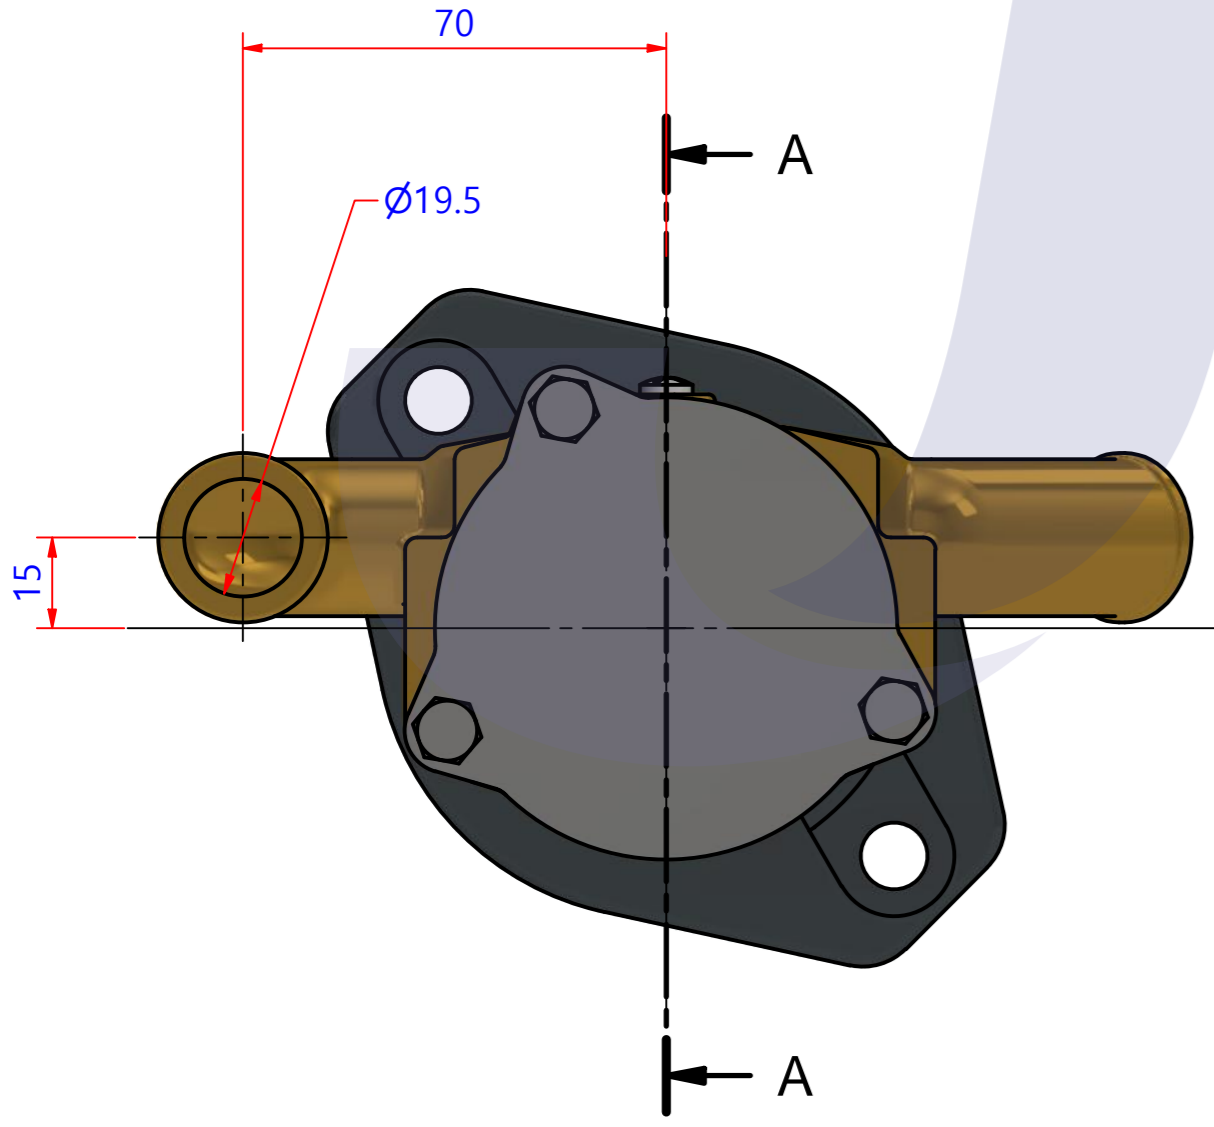

부품 리스트					
항목	수량	부품번호	주제	재질	설명
1	1	PUA0212	PUMP ASSY		JPR-ON7312

Drawing by	Checked by	Approved by - date	Model Name	Date	Scale
M.J.KANG	C.I. JEON		JPR-ON7312	2019-09-18	1 : 1
			PUMP ASSY		
			PART NUMBER	Edition	Sheet
			PUA0212(0)	0	A2

부품 리스트					
항목	수량	부품번호	주제	재질	설명
1	1	PUA0212	PUMP ASSY		JPR-ON7312

Drawing by	Checked by	Approved by - date	Model Name	Date	Scale
M.J.KANG	C.I, JEON		JPR-ON7312	2020-01-03	1:1
			PUMP PARTS VIEW		
			PART NUMBER	Edition	Sheet
			PUA0212(0)	0	A2

품 번	PUA0212
품 명	JPR-ON7312

A: MAJOR KIT B: MINOR KIT C: CAM SET D: M-SEAL SET E: IMPELLER KIT

No.	QTY	PART NUMBER	PART NAME	A (JSK0157)	B (JSM0161)	C (CAMSET0050)	D (MCSSET0017)	E (JIKJMP021)
1	2	BER0046	BEARING	X				
2	1	BOL0001	SCREW	X	X	X		
3	6	BOL0035	SPRING WASHER	X	X (3)			
4	3	BOL0048	HEX BOLT	X				
5	3	BOL0128	HEX BOLT	X	X			
6	1	CAM002002	CAM	X	X	X		
7	1	COV0073	COVER	X	X			
8	1	IMP0004	RUBBER IMPELLER	X	X			X
9	1	KEY0016	KEY	X	X			
10	1	MCS0013	CERAMIC	X	X		X	
11	1	MCS001601	CARBON	X	X		X	
12	1	ORG0039	O-RING	X	X			X
13	1	ORG000101	O-RING	X	X	X		
14	1	PBC0307	PUMP CASING / IMP					
15	1	PBC0309	PUMP CASING / BER					
16	1	RET0013	RETAINER	X				
17	1	SHA0189	SHAFT	X				
18	1	SLI0005	SLINGER	X				
19	1	SNP0006	SNAP-RING	X	X			
20	1	SPC0019	SPACER	X	X			
21	1	WER0032	WEAR PLATE	X	X			