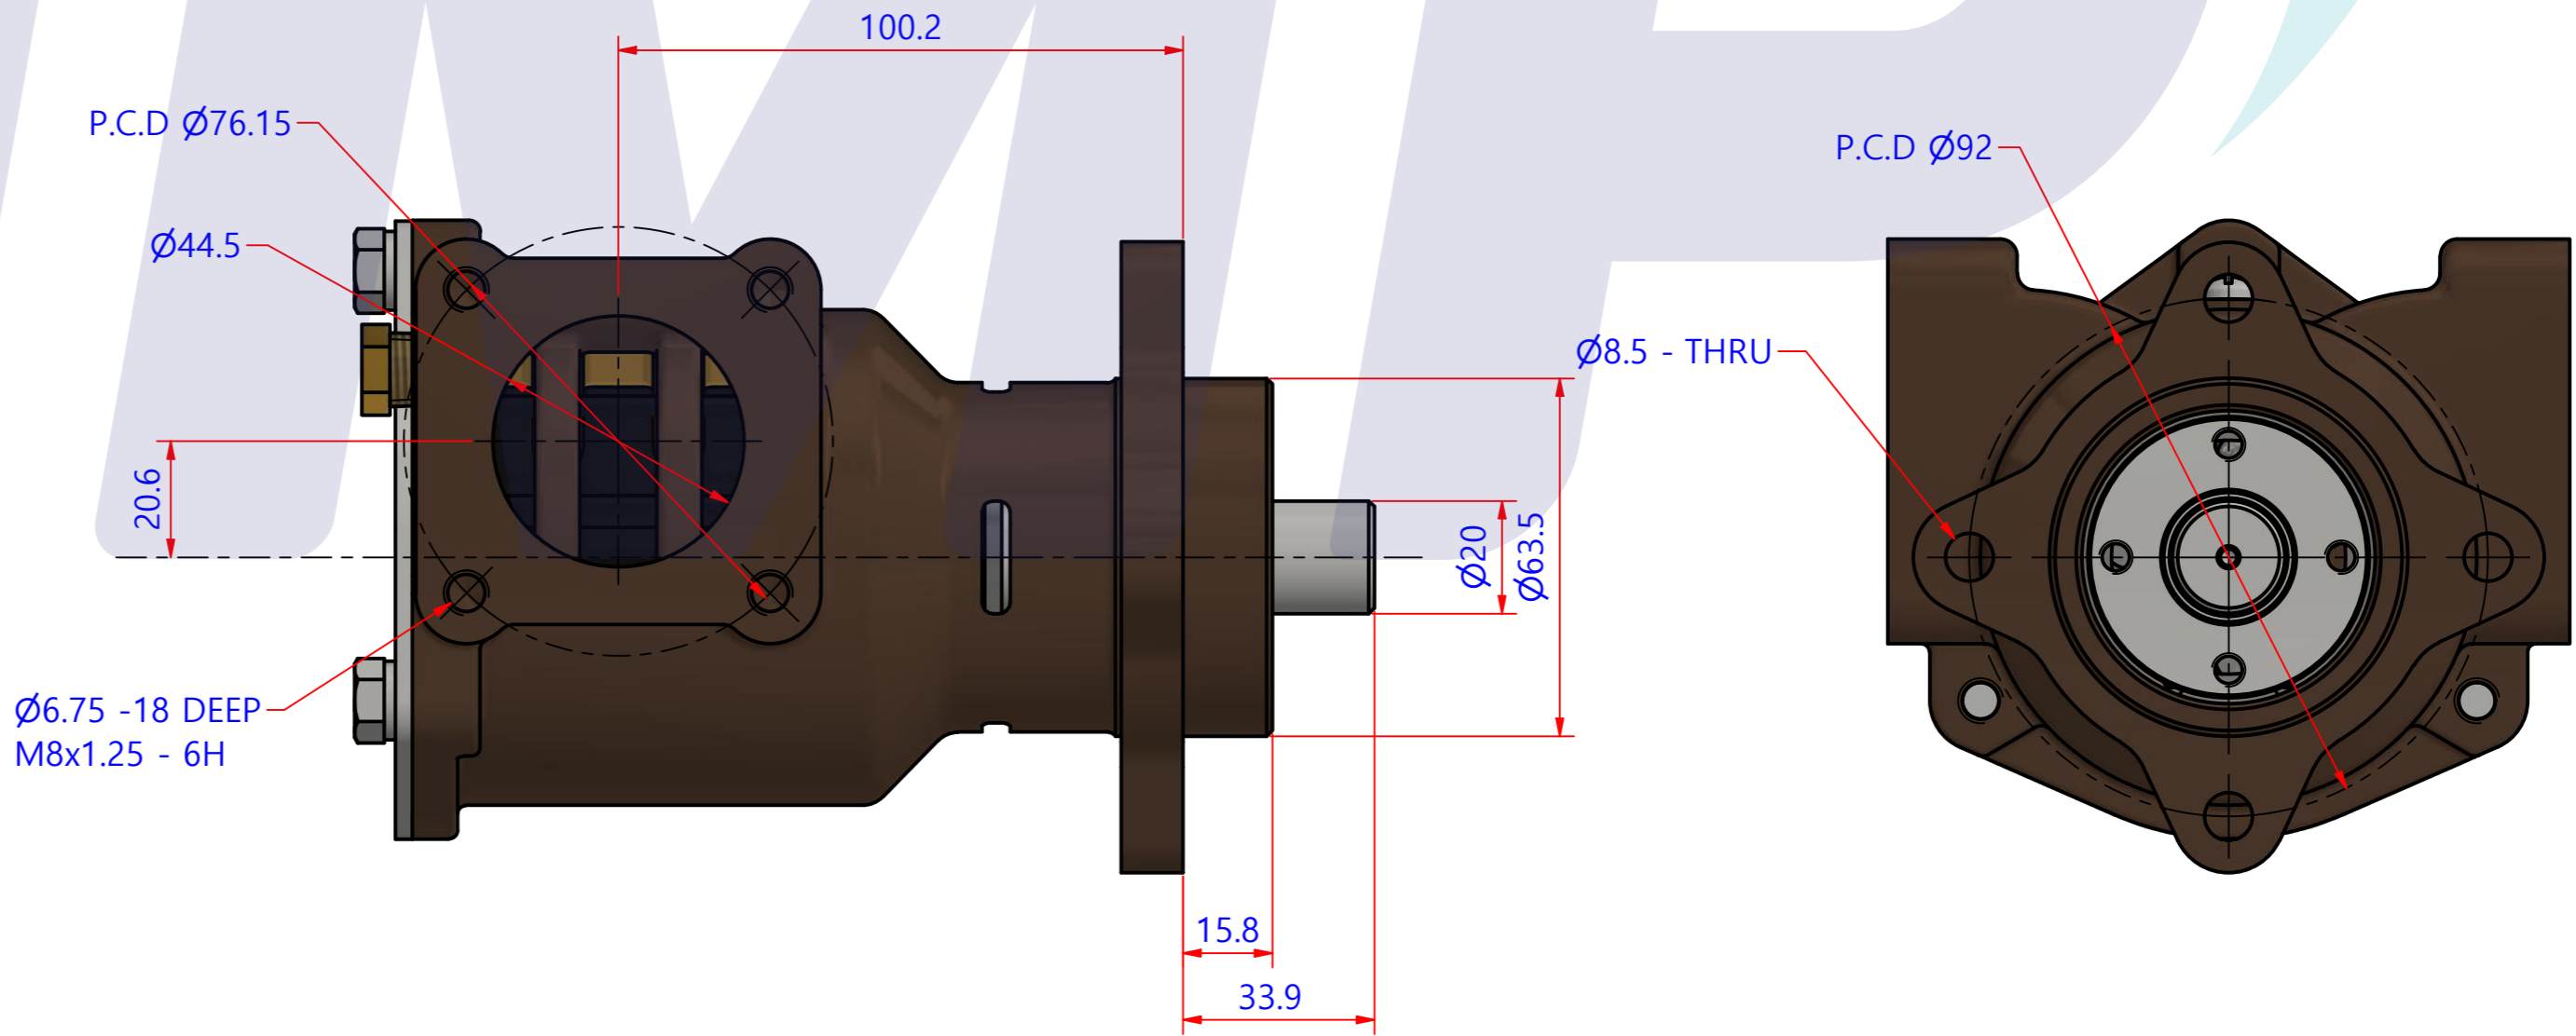

부품 리스트					
항목	수량	부품번호	주제	재질	설명
1	1	PUA0078	PUMP ASSY		JPR-S7608

Drawing by	Checked by	Approved by - date	Model Name	Date	Scale
강 명진	Y.D, JEON		JPR-S7608	2012-06-08	1 : 1
			PUMP ASSY		
			PART NUMBER	Edition	Sheet
			PUA0078(0)	0	A2

PART LIST					
No.	QTY	PART NUMBER	PART NAME	MAT	DESCRIPTION
1	1	PUA0078	PUMP ASSY		JPR-S7608

Drawing by 강 명진	Checked by Y.D. JEON	Approved by - date	Model Name JPR-S7608	Date 2013-08-07	Scale 1 : 1
			PUMP PART'S VIEW		
			PART NUMBER PUA0078(0)	Edition 0	Sheet A2

품 번	PUA0078
품 명	JPR-S7608

A: MAJOR KIT B: MINOR KIT C: CAM SET D: M-SEAL SET E: IMPELLER KIT

No.	QTY	PART NUMBER	PART NAME	A (JSK0068)	B (JSM0002)	C (CAMSET0031)	D (MCSSET0014)	E (JIKJMP035)
1	2	BER0039	BEARING	X				
2	3	BOL0006	HEX BOLT	X	X			
3	3	BOL0036	SPRING WASHER	X	X			
4	1	BOL0099	SCREW	X	X	X		
5	1	CAM0031	CAM	X	X	X		
6	1	COU0003	HUB					
7	1	COV0036	COVER	X	X			
8	1	GAK0009	FIBER GASKET	X	X	X		
9	1	IMP0055	RUBBER IMPELLER	X	X			X
10	1	MCS0033	CERAMIC	X	X		X	
11	1	MCS0034	CARBON	X	X		X	
12	2	NIP0016	PLUG					
13	1	ORG0030	O-RING	X	X			X
14	1	PBC0133	PUMP CASING					
15	1	SHA0079	SHAFT	X				
16	1	SLI0006	SLINGER	X				
17	1	SNP000301	SNAP-RING	X	X		X	
18	1	SNP0011	SNAP-RING	X				
19	1	SPC0015	SPACER	X	X		X	
20	1	WER0019	WEAR PLATE	X	X			