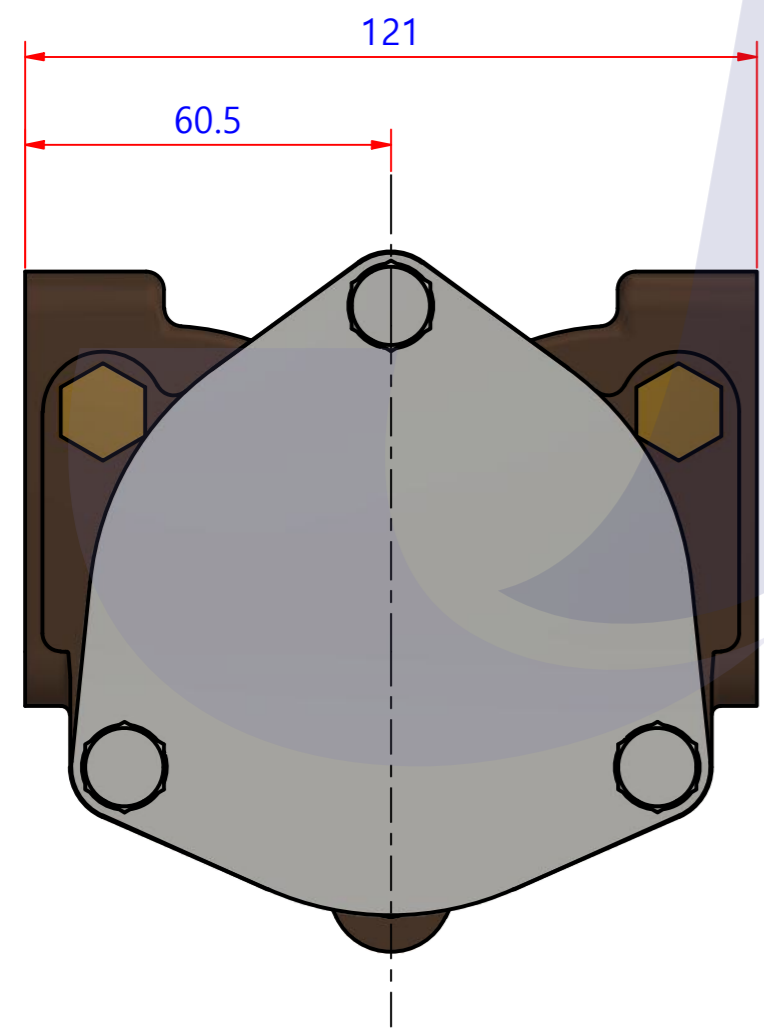

부품 리스트					
항목	수량	부품번호	주제	재질	설명
1	1	PUA0078	PUMP ASSY		JPR-S7608

Drawing by	Checked by	Approved by - date	Model Name	Date	Scale
강 명진	Y.D, JEON		JPR-S7608	2012-06-08	1 : 1
			PUMP ASSY		
			PART NUMBER	Edition	Sheet
			PUA0078(0)	0	A2

PART LIST					
No.	QTY	PART NUMBER	PART NAME	MAT	DESCRIPTION
1	1	PUA0078	PUMP ASSY		JPR-S7608

Drawing by 강 명진	Checked by Y.D. JEON	Approved by - date	Model Name JPR-S7608	Date 2013-08-07	Scale 1 : 1
			PUMP PART'S VIEW		
			PART NUMBER PUA0078(0)	Edition 0	Sheet A2

품 번	PUA0078
품 명	JPR-S7608

A: MAJOR KIT B: MINOR KIT C: CAM SET D: M-SEAL SET E: IMPELLER KIT

No.	QTY	PART NUMBER	PART NAME	A (JSK0068)	B (JSM0002)	C (CAMSET0031)	D (MCSSET0014)	E (JIKJMP035)
1	2	BER0039	BEARING	X				
2	3	BOL0006	HEX BOLT	X	X			
3	3	BOL0036	SPRING WASHER	X	X			
4	1	BOL0099	SCREW	X	X	X		
5	1	CAM0031	CAM	X	X	X		
6	1	COU0003	HUB					
7	1	COV0036	COVER	X	X			
8	1	GAK0009	FIBER GASKET	X	X	X		
9	1	IMP0055	RUBBER IMPELLER	X	X			X
10	1	MCS0033	CERAMIC	X	X		X	
11	1	MCS0034	CARBON	X	X		X	
12	2	NIP0016	PLUG					
13	1	ORG0030	O-RING	X	X			X
14	1	PBC0133	PUMP CASING					
15	1	SHA0079	SHAFT	X				
16	1	SLI0006	SLINGER	X				
17	1	SNP000301	SNAP-RING	X	X		X	
18	1	SNP0011	SNAP-RING	X				
19	1	SPC0015	SPACER	X	X		X	
20	1	WER0019	WEAR PLATE	X	X			