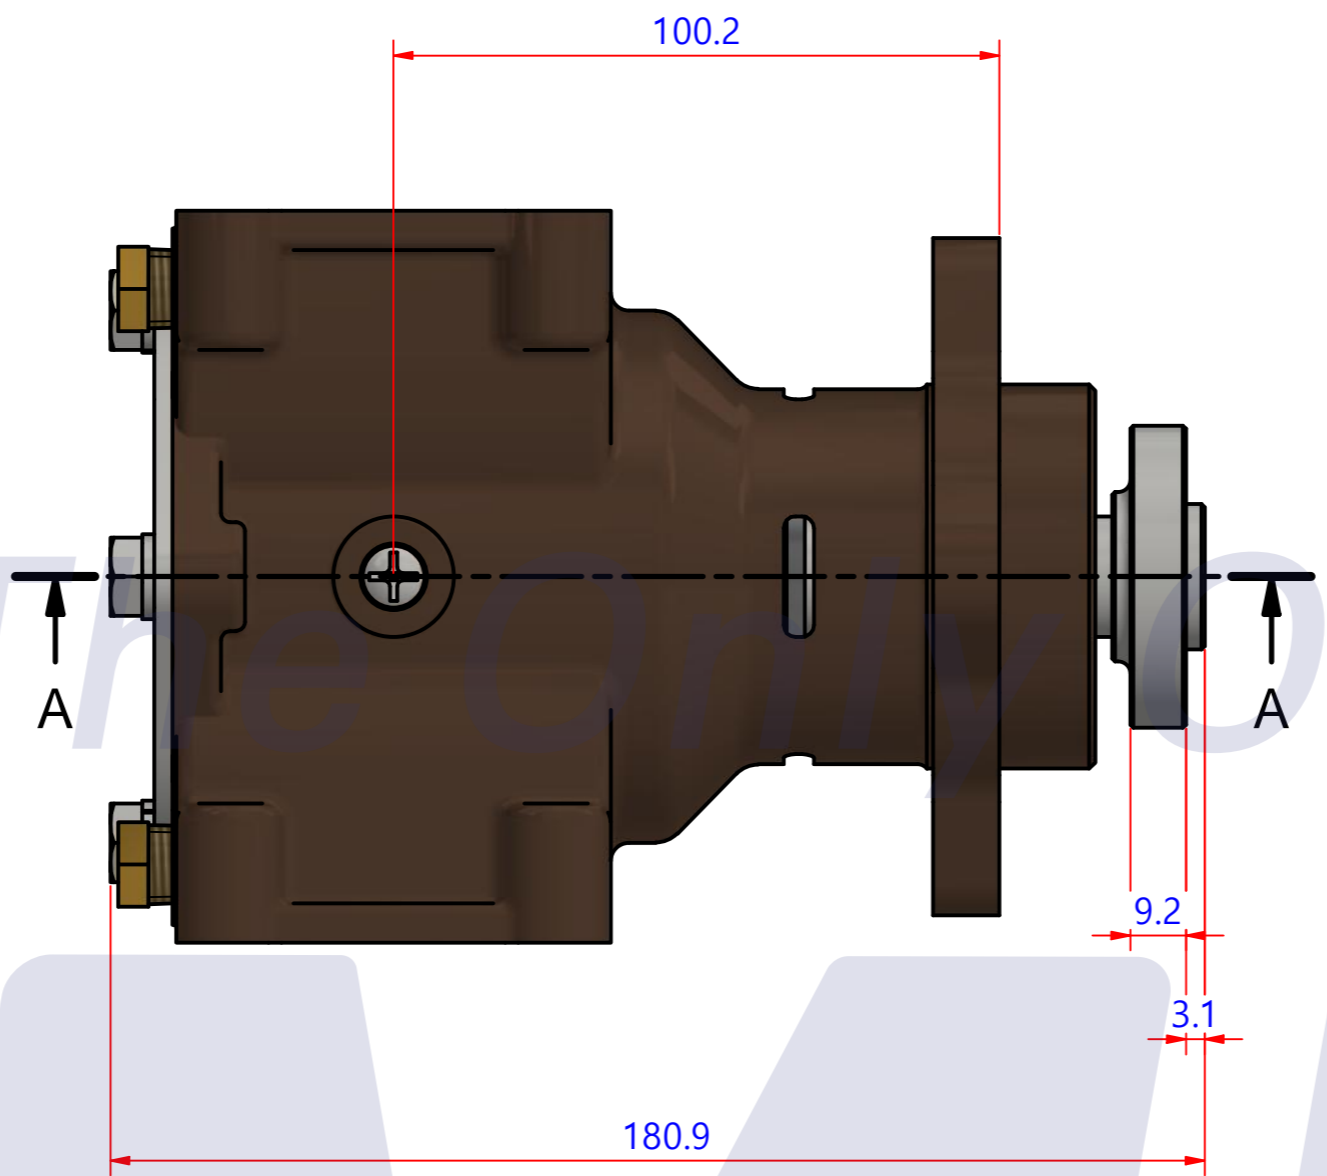

부품 리스트					
항목	수량	부품번호	주제	재질	설명
1	1	PUA0078	PUMP ASSY		JPR-S7608

Drawing by	Checked by	Approved by - date	Model Name	Date	Scale
강 명진	Y.D, JEON		JPR-S7608	2012-06-08	1 : 1
			PUMP ASSY		
			PART NUMBER	Edition	Sheet
			PUA0078(0)	0	A2

PART LIST					
No.	QTY	PART NUMBER	PART NAME	MAT	DESCRIPTION
1	1	PUA0078	PUMP ASSY		JPR-S7608

Drawing by 강 명진	Checked by Y.D. JEON	Approved by - date	Model Name JPR-S7608	Date 2013-08-07	Scale 1 : 1
			PUMP PART'S VIEW		
			PART NUMBER PUA0078(0)	Edition 0	Sheet A2

품 번	PUA0078
품 명	JPR-S7608

A: MAJOR KIT B: MINOR KIT C: CAM SET D: M-SEAL SET E: IMPELLER KIT

No.	QTY	PART NUMBER	PART NAME	A (JSK0068)	B (JSM0002)	C (CAMSET0031)	D (MCSSET0014)	E (JIKJMP035)
1	2	BER0039	BEARING	X				
2	3	BOL0006	HEX BOLT	X	X			
3	3	BOL0036	SPRING WASHER	X	X			
4	1	BOL0099	SCREW	X	X	X		
5	1	CAM0031	CAM	X	X	X		
6	1	COU0003	HUB					
7	1	COV0036	COVER	X	X			
8	1	GAK0009	FIBER GASKET	X	X	X		
9	1	IMP0055	RUBBER IMPELLER	X	X			X
10	1	MCS0033	CERAMIC	X	X		X	
11	1	MCS0034	CARBON	X	X		X	
12	2	NIP0016	PLUG					
13	1	ORG0030	O-RING	X	X			X
14	1	PBC0133	PUMP CASING					
15	1	SHA0079	SHAFT	X				
16	1	SLI0006	SLINGER	X				
17	1	SNP000301	SNAP-RING	X	X		X	
18	1	SNP0011	SNAP-RING	X				
19	1	SPC0015	SPACER	X	X		X	
20	1	WER0019	WEAR PLATE	X	X			