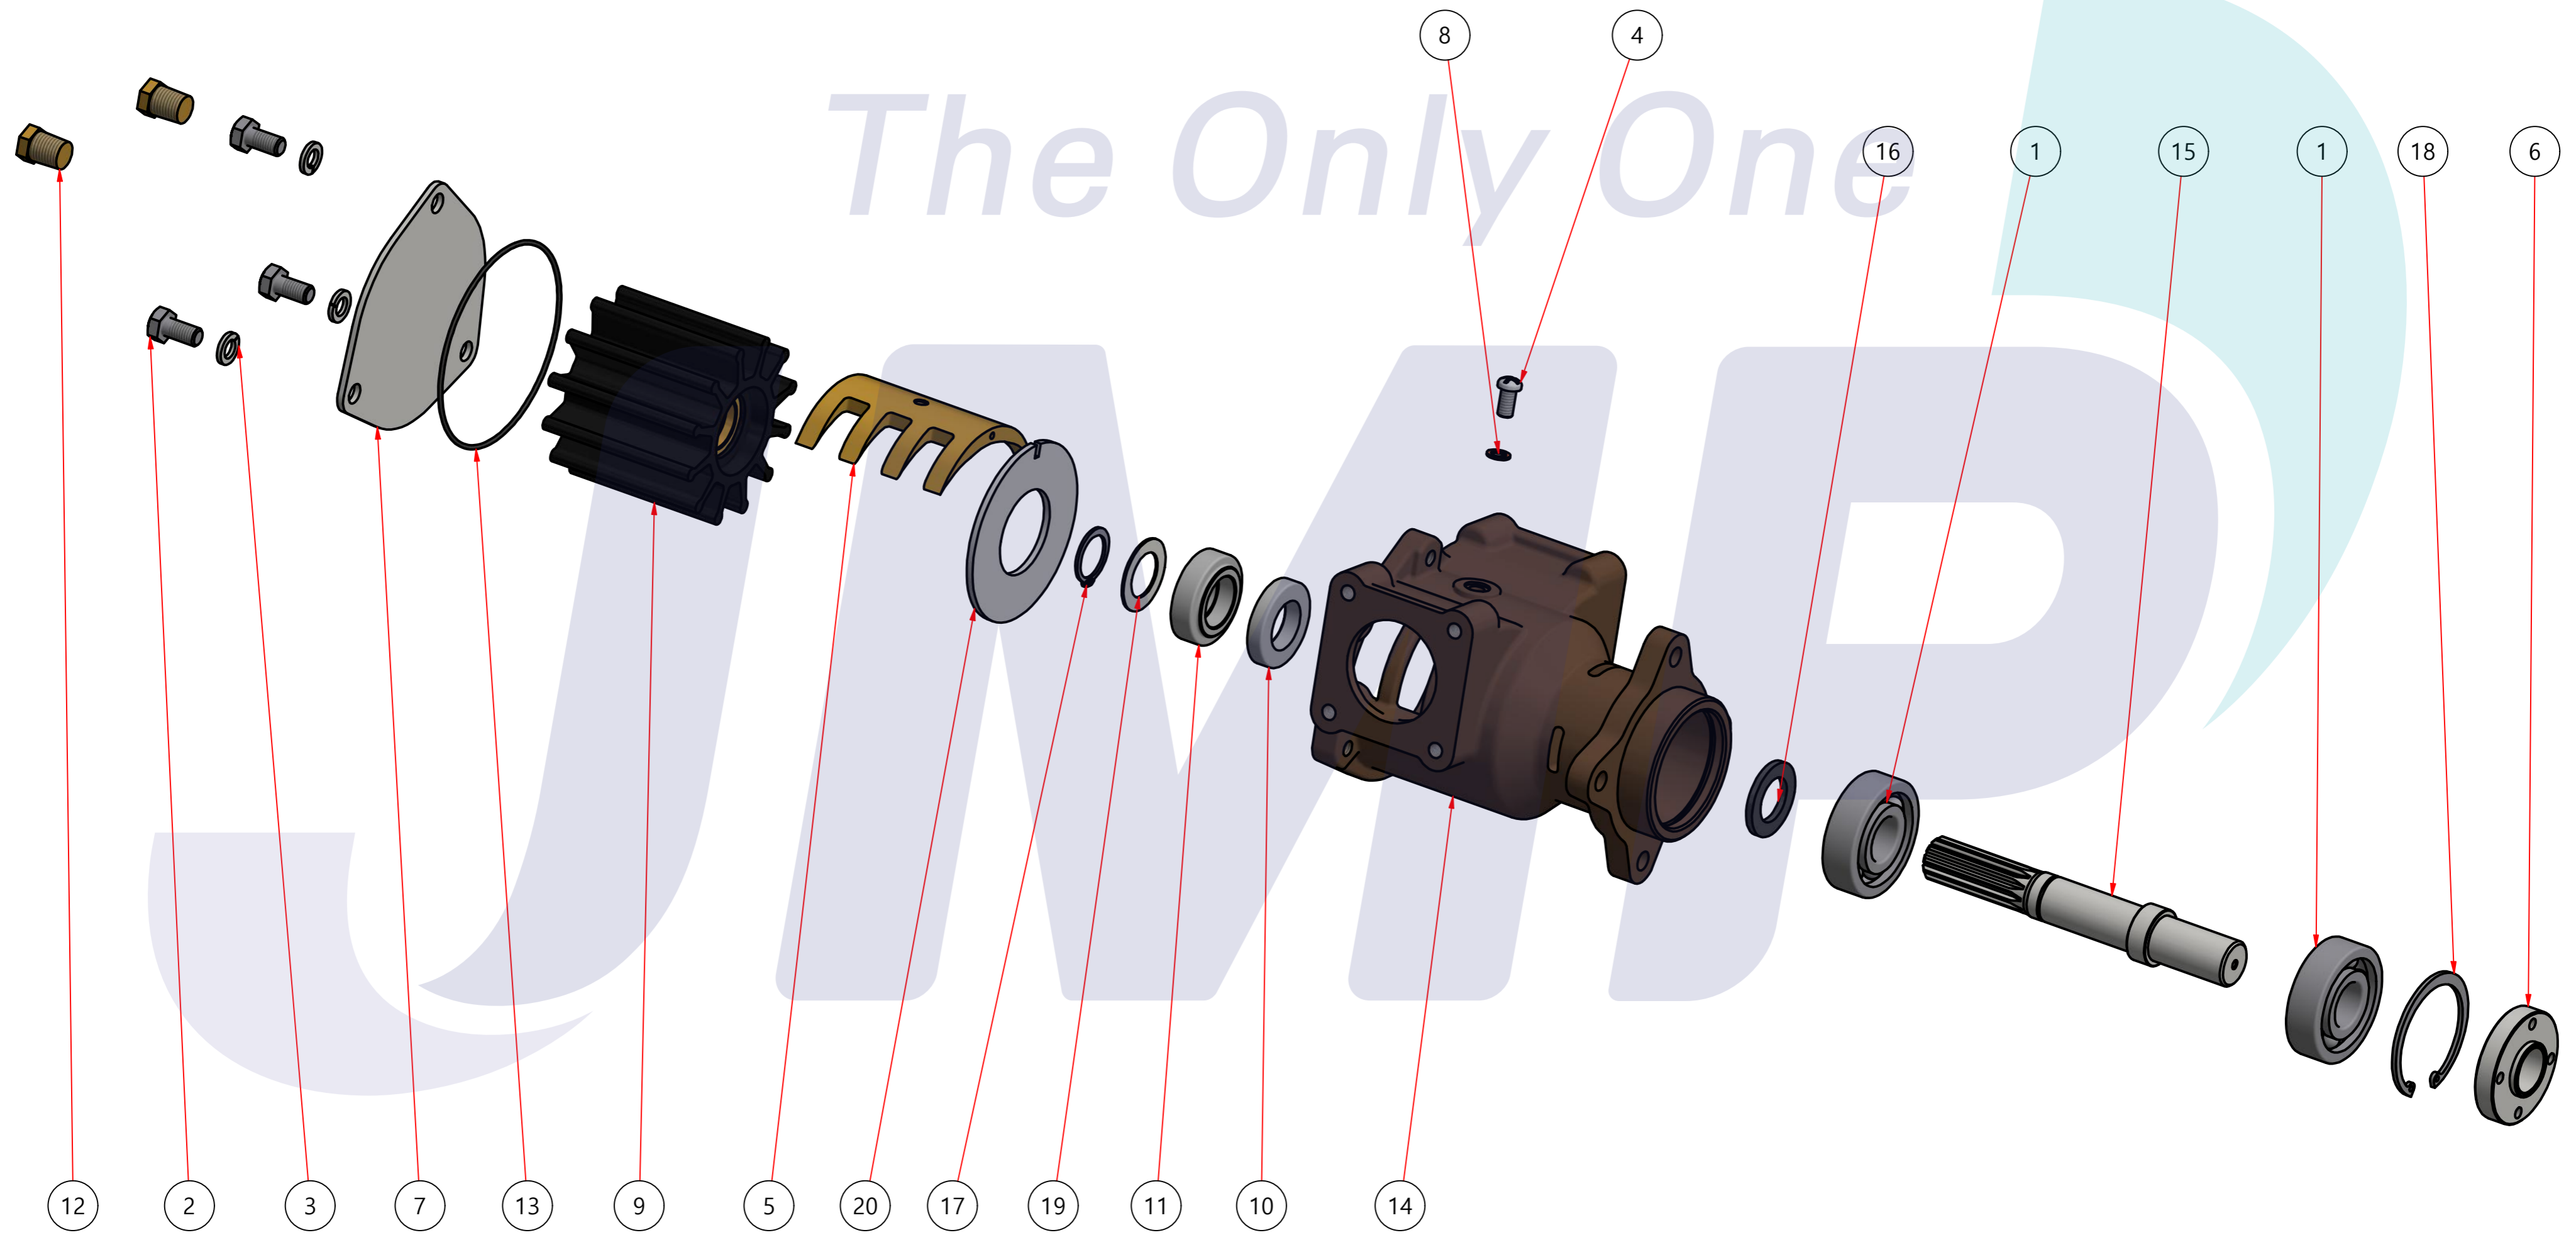

부품 리스트					
항목	수량	부품번호	주제	재질	설명
1	1	PUA0078	PUMP ASSY		JPR-S7608

Drawing by	Checked by	Approved by - date	Model Name	Date	Scale
강 명진	Y.D, JEON		JPR-S7608	2012-06-08	1 : 1
			PUMP ASSY		
			PART NUMBER	Edition	Sheet
			PUA0078(0)	0	A2

PART LIST					
No.	QTY	PART NUMBER	PART NAME	MAT	DESCRIPTION
1	1	PUA0078	PUMP ASSY		JPR-S7608

Drawing by 강 명진	Checked by Y.D. JEON	Approved by - date	Model Name JPR-S7608	Date 2013-08-07	Scale 1 : 1
			PUMP PART'S VIEW		
			PART NUMBER PUA0078(0)	Edition 0	Sheet A2

품 번	PUA0078
품 명	JPR-S7608

A: MAJOR KIT B: MINOR KIT C: CAM SET D: M-SEAL SET E: IMPELLER KIT

No.	QTY	PART NUMBER	PART NAME	A (JSK0068)	B (JSM0002)	C (CAMSET0031)	D (MCSSET0014)	E (JIKJMP035)
1	2	BER0039	BEARING	X				
2	3	BOL0006	HEX BOLT	X	X			
3	3	BOL0036	SPRING WASHER	X	X			
4	1	BOL0099	SCREW	X	X	X		
5	1	CAM0031	CAM	X	X	X		
6	1	COU0003	HUB					
7	1	COV0036	COVER	X	X			
8	1	GAK0009	FIBER GASKET	X	X	X		
9	1	IMP0055	RUBBER IMPELLER	X	X			X
10	1	MCS0033	CERAMIC	X	X		X	
11	1	MCS0034	CARBON	X	X		X	
12	2	NIP0016	PLUG					
13	1	ORG0030	O-RING	X	X			X
14	1	PBC0133	PUMP CASING					
15	1	SHA0079	SHAFT	X				
16	1	SLI0006	SLINGER	X				
17	1	SNP000301	SNAP-RING	X	X		X	
18	1	SNP0011	SNAP-RING	X				
19	1	SPC0015	SPACER	X	X		X	
20	1	WER0019	WEAR PLATE	X	X			