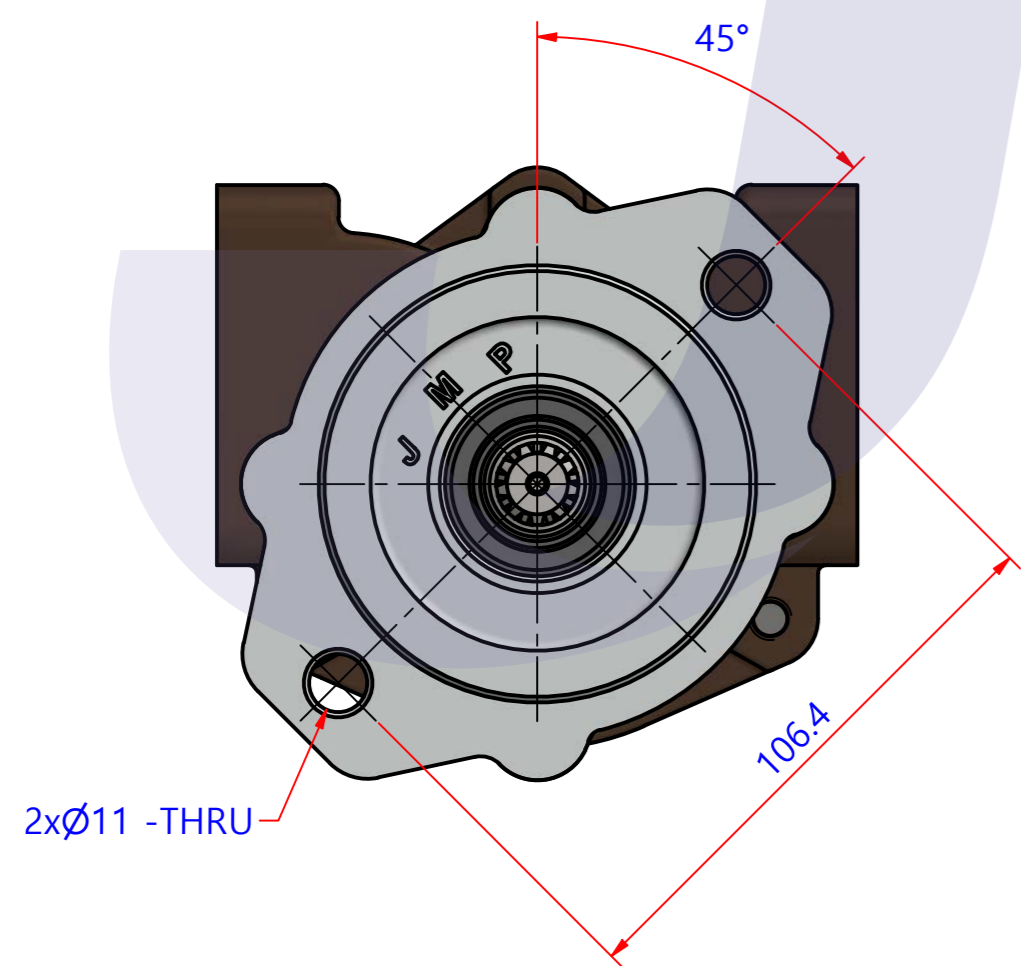

부품 리스트					
항목	수량	부품번호	주제	재질	설명
1	1	PUA0083	PUMP ASSY		JPR-S7619

Drawing by	Checked by	Approved by - date	Model Name	Date	Scale
강 명진	Y.D. JEON		JPR-S7619	2012-08-30	1 : 1
			PUMP ASSY		
			PART NUMBER	Edition	Sheet
			PUA0083(0)	0	A2

PART LIST					
No.	QTY	PART NUMBER	PART NAME	MAT	DESCRIPTION
1	1	PUA0083	PUMP ASSY		JPR-S7619

Drawing by	Checked by	Approved by - date	Model Name	Date	Scale
강 명진	Y.D, JEON		JPR-S7619	2013-09-26	1 : 1
			PUMP PART'S VIEW		
			PART NUMBER	Edition	Sheet
			PUA0083(0)	0	A2

PART No.	PUA0083
NAME	JPR-S7619

A: MAJOR KIT B: MINOR KIT C: CAM SET D: M-SEAL SET E: IMPELLER KIT

No.	QTY	PART NUMBER	PART NAME	A (JSK0077)	B (JSM0002)	C (CAMSET0031)	D (MCSSET0014)	E (JIKJMP035)
1	2	BER0039	BEARING	X				
2	3	BOL0006	HEX BOLT	X	X			
3	3	BOL0036	SPRING WASHER	X	X			
4	4	BOL0037	SPRING WASHER	X				
5	4	BOL0059	HEX BOLT	X				
6	1	BOL0099	SCREW	X	X	X		
7	1	CAM0031	CAM	X	X	X		
8	1	COV0036	COVER	X	X			
9	1	GAK0009	FIBER GASKET	X	X	X		
10	1	IMP0055	RUBBER IMPELLER	X	X			X
11	1	MCS0033	CERAMIC	X	X		X	
12	1	MCS0034	CARBON	X	X		X	
13	2	NIP0016	PLUG					
14	1	ORG0030	O-RING	X	X			X
15	1	PBC0144	PUMP CASING					
16	1	PBC0145	PUMP ADAPTER					
17	1	RET0035	RETAINER	X				
18	1	SHA0084	SHAFT	X				
19	1	SLI0006	SLINGER	X				
20	1	SNP000301	SNAP-RING	X	X		X	
21	1	SPC0015	SPACER	X	X		X	
22	1	WER0019	WEAR PLATE	X	X			