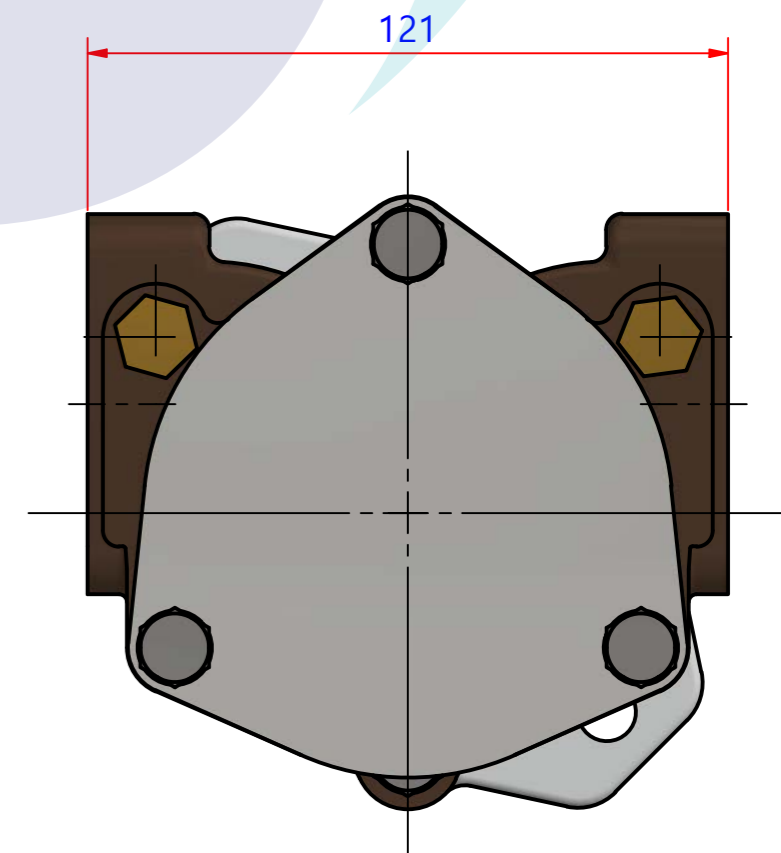

부품 리스트					
항목	수량	부품번호	주제	재질	설명
1	1	PUA0083	PUMP ASSY		JPR-S7619

Drawing by	Checked by	Approved by - date	Model Name	Date	Scale
강 명진	Y.D. JEON		JPR-S7619	2012-08-30	1 : 1
			PUMP ASSY		
			PART NUMBER	Edition	Sheet
			PUA0083(0)	0	A2

PART LIST					
No.	QTY	PART NUMBER	PART NAME	MAT	DESCRIPTION
1	1	PUA0083	PUMP ASSY		JPR-S7619

Drawing by	Checked by	Approved by - date	Model Name	Date	Scale
강 명진	Y.D, JEON		JPR-S7619	2013-09-26	1 : 1
			PUMP PART'S VIEW		
			PART NUMBER	Edition	Sheet
			PUA0083(0)	0	A2

PART No.	PUA0083
NAME	JPR-S7619

A: MAJOR KIT B: MINOR KIT C: CAM SET D: M-SEAL SET E: IMPELLER KIT

No.	QTY	PART NUMBER	PART NAME	A (JSK0077)	B (JSM0002)	C (CAMSET0031)	D (MCSSET0014)	E (JIKJMP035)
1	2	BER0039	BEARING	X				
2	3	BOL0006	HEX BOLT	X	X			
3	3	BOL0036	SPRING WASHER	X	X			
4	4	BOL0037	SPRING WASHER	X				
5	4	BOL0059	HEX BOLT	X				
6	1	BOL0099	SCREW	X	X	X		
7	1	CAM0031	CAM	X	X	X		
8	1	COV0036	COVER	X	X			
9	1	GAK0009	FIBER GASKET	X	X	X		
10	1	IMP0055	RUBBER IMPELLER	X	X			X
11	1	MCS0033	CERAMIC	X	X		X	
12	1	MCS0034	CARBON	X	X		X	
13	2	NIP0016	PLUG					
14	1	ORG0030	O-RING	X	X			X
15	1	PBC0144	PUMP CASING					
16	1	PBC0145	PUMP ADAPTER					
17	1	RET0035	RETAINER	X				
18	1	SHA0084	SHAFT	X				
19	1	SLI0006	SLINGER	X				
20	1	SNP000301	SNAP-RING	X	X		X	
21	1	SPC0015	SPACER	X	X		X	
22	1	WER0019	WEAR PLATE	X	X			