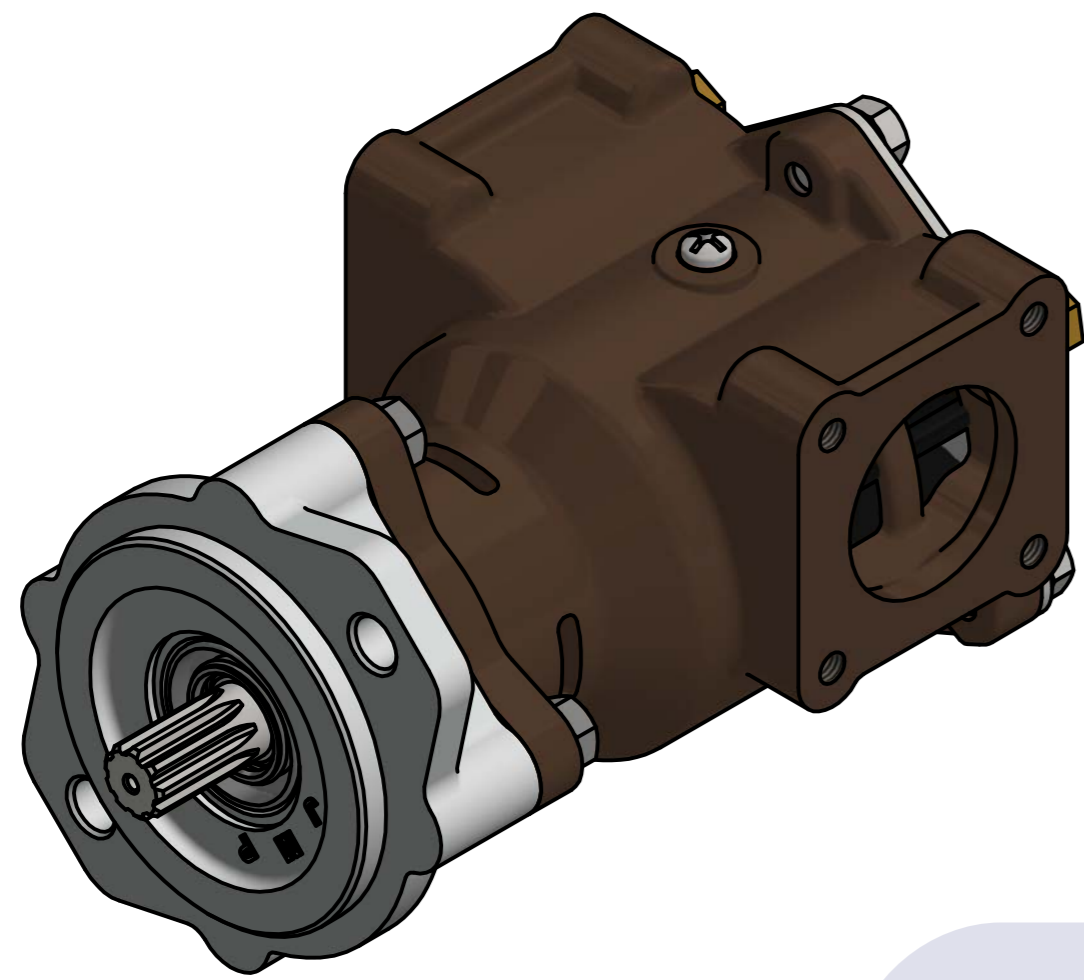

부품 리스트					
항목	수량	부품번호	주제	재질	설명
1	1	PUA0083	PUMP ASSY		JPR-S7619

Drawing by	Checked by	Approved by - date	Model Name	Date	Scale
강 명진	Y.D. JEON		JPR-S7619	2012-08-30	1 : 1
			PUMP ASSY		
			PART NUMBER	Edition	Sheet
			PUA0083(0)	0	A2

PART LIST					
No.	QTY	PART NUMBER	PART NAME	MAT	DESCRIPTION
1	1	PUA0083	PUMP ASSY		JPR-S7619

Drawing by	Checked by	Approved by - date	Model Name	Date	Scale
강 명진	Y.D, JEON		JPR-S7619	2013-09-26	1 : 1
			PUMP PART'S VIEW		
			PART NUMBER	Edition	Sheet
			PUA0083(0)	0	A2

PART No.	PUA0083
NAME	JPR-S7619

A: MAJOR KIT B: MINOR KIT C: CAM SET D: M-SEAL SET E: IMPELLER KIT

No.	QTY	PART NUMBER	PART NAME	A (JSK0077)	B (JSM0002)	C (CAMSET0031)	D (MCSSET0014)	E (JIKJMP035)
1	2	BER0039	BEARING	X				
2	3	BOL0006	HEX BOLT	X	X			
3	3	BOL0036	SPRING WASHER	X	X			
4	4	BOL0037	SPRING WASHER	X				
5	4	BOL0059	HEX BOLT	X				
6	1	BOL0099	SCREW	X	X	X		
7	1	CAM0031	CAM	X	X	X		
8	1	COV0036	COVER	X	X			
9	1	GAK0009	FIBER GASKET	X	X	X		
10	1	IMP0055	RUBBER IMPELLER	X	X			X
11	1	MCS0033	CERAMIC	X	X		X	
12	1	MCS0034	CARBON	X	X		X	
13	2	NIP0016	PLUG					
14	1	ORG0030	O-RING	X	X			X
15	1	PBC0144	PUMP CASING					
16	1	PBC0145	PUMP ADAPTER					
17	1	RET0035	RETAINER	X				
18	1	SHA0084	SHAFT	X				
19	1	SLI0006	SLINGER	X				
20	1	SNP000301	SNAP-RING	X	X		X	
21	1	SPC0015	SPACER	X	X		X	
22	1	WER0019	WEAR PLATE	X	X			