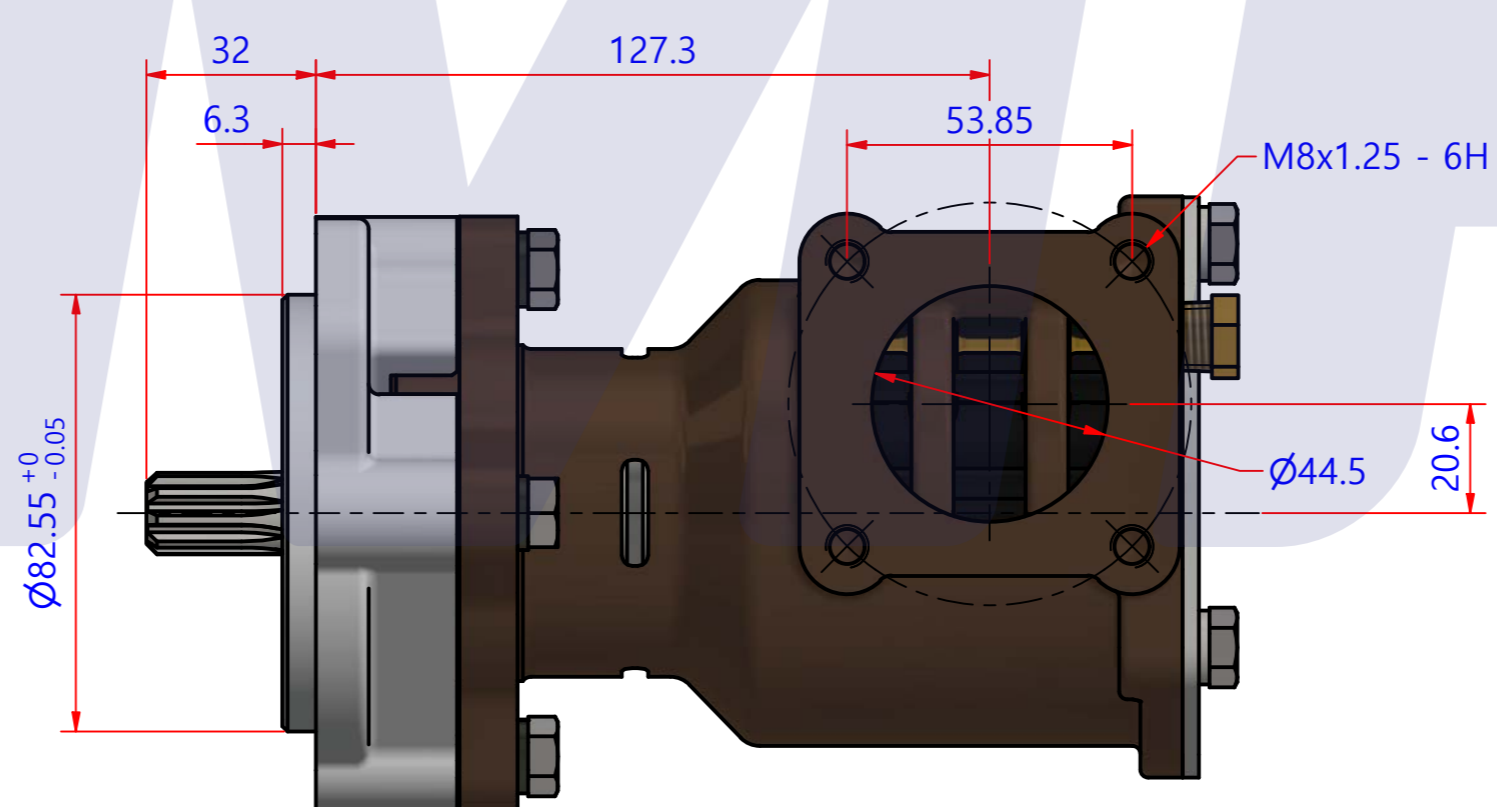

부품 리스트					
항목	수량	부품번호	주제	재질	설명
1	1	PUA0083	PUMP ASSY		JPR-S7619

Drawing by	Checked by	Approved by - date	Model Name	Date	Scale
강 명진	Y.D. JEON		JPR-S7619	2012-08-30	1 : 1
			PUMP ASSY		
			PART NUMBER	Edition	Sheet
			PUA0083(0)	0	A2

PART LIST					
No.	QTY	PART NUMBER	PART NAME	MAT	DESCRIPTION
1	1	PUA0083	PUMP ASSY		JPR-S7619

Drawing by	Checked by	Approved by - date	Model Name	Date	Scale
강 명진	Y.D, JEON		JPR-S7619	2013-09-26	1 : 1
			PUMP PART'S VIEW		
			PART NUMBER	Edition	Sheet
			PUA0083(0)	0	A2

PART No.	PUA0083
NAME	JPR-S7619

A: MAJOR KIT B: MINOR KIT C: CAM SET D: M-SEAL SET E: IMPELLER KIT

No.	QTY	PART NUMBER	PART NAME	A (JSK0077)	B (JSM0002)	C (CAMSET0031)	D (MCSSET0014)	E (JIKJMP035)
1	2	BER0039	BEARING	X				
2	3	BOL0006	HEX BOLT	X	X			
3	3	BOL0036	SPRING WASHER	X	X			
4	4	BOL0037	SPRING WASHER	X				
5	4	BOL0059	HEX BOLT	X				
6	1	BOL0099	SCREW	X	X	X		
7	1	CAM0031	CAM	X	X	X		
8	1	COV0036	COVER	X	X			
9	1	GAK0009	FIBER GASKET	X	X	X		
10	1	IMP0055	RUBBER IMPELLER	X	X			X
11	1	MCS0033	CERAMIC	X	X		X	
12	1	MCS0034	CARBON	X	X		X	
13	2	NIP0016	PLUG					
14	1	ORG0030	O-RING	X	X			X
15	1	PBC0144	PUMP CASING					
16	1	PBC0145	PUMP ADAPTER					
17	1	RET0035	RETAINER	X				
18	1	SHA0084	SHAFT	X				
19	1	SLI0006	SLINGER	X				
20	1	SNP000301	SNAP-RING	X	X		X	
21	1	SPC0015	SPACER	X	X		X	
22	1	WER0019	WEAR PLATE	X	X			