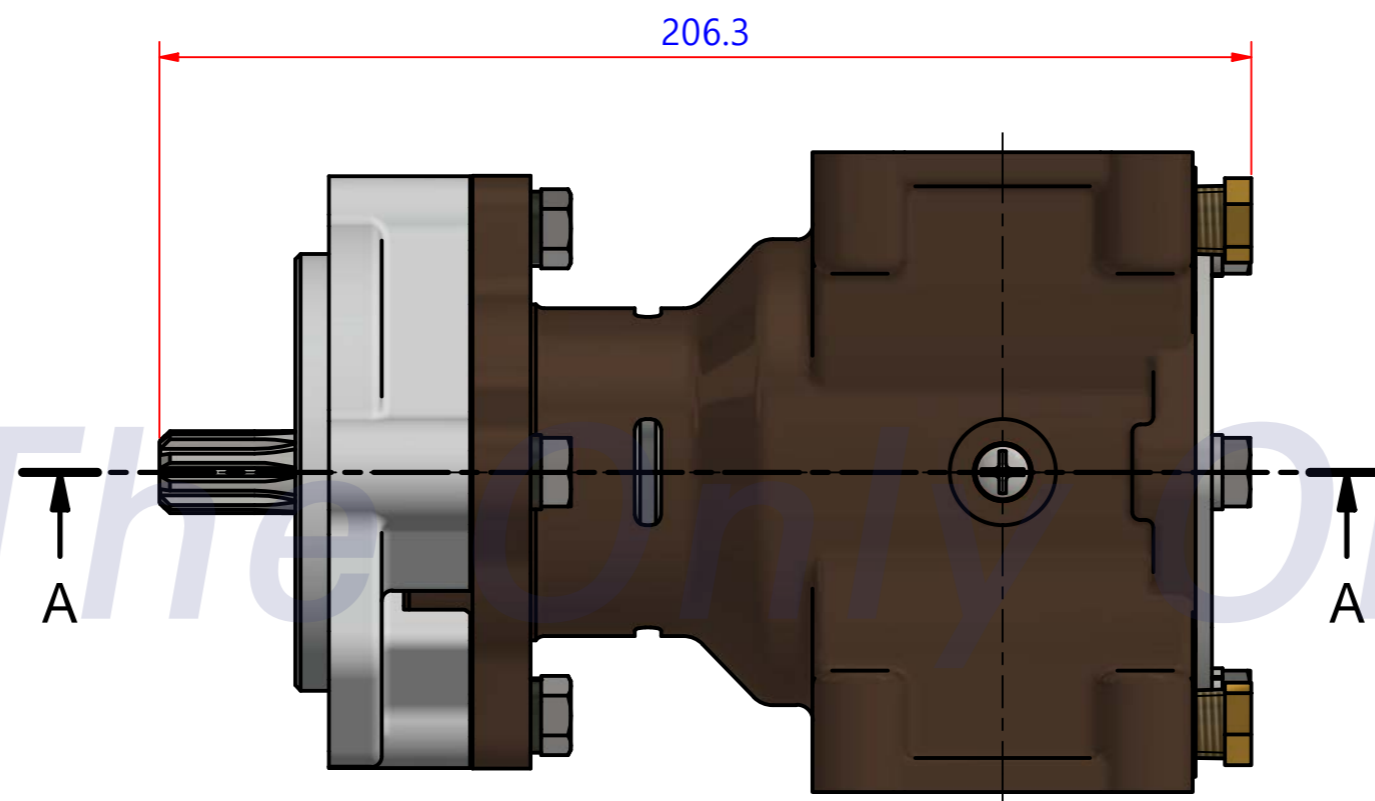

부품 리스트					
항목	수량	부품번호	주제	재질	설명
1	1	PUA0083	PUMP ASSY		JPR-S7619

Drawing by	Checked by	Approved by - date	Model Name	Date	Scale
강 명진	Y.D. JEON		JPR-S7619	2012-08-30	1 : 1
			PUMP ASSY		
			PART NUMBER	Edition	Sheet
			PUA0083(0)	0	A2

PART LIST					
No.	QTY	PART NUMBER	PART NAME	MAT	DESCRIPTION
1	1	PUA0083	PUMP ASSY		JPR-S7619

Drawing by	Checked by	Approved by - date	Model Name	Date	Scale
강 명진	Y.D, JEON		JPR-S7619	2013-09-26	1 : 1
			PUMP PART'S VIEW		
			PART NUMBER	Edition	Sheet
			PUA0083(0)	0	A2

PART No.	PUA0083
NAME	JPR-S7619

A: MAJOR KIT B: MINOR KIT C: CAM SET D: M-SEAL SET E: IMPELLER KIT

No.	QTY	PART NUMBER	PART NAME	A (JSK0077)	B (JSM0002)	C (CAMSET0031)	D (MCSSET0014)	E (JIKJMP035)
1	2	BER0039	BEARING	X				
2	3	BOL0006	HEX BOLT	X	X			
3	3	BOL0036	SPRING WASHER	X	X			
4	4	BOL0037	SPRING WASHER	X				
5	4	BOL0059	HEX BOLT	X				
6	1	BOL0099	SCREW	X	X	X		
7	1	CAM0031	CAM	X	X	X		
8	1	COV0036	COVER	X	X			
9	1	GAK0009	FIBER GASKET	X	X	X		
10	1	IMP0055	RUBBER IMPELLER	X	X			X
11	1	MCS0033	CERAMIC	X	X		X	
12	1	MCS0034	CARBON	X	X		X	
13	2	NIP0016	PLUG					
14	1	ORG0030	O-RING	X	X			X
15	1	PBC0144	PUMP CASING					
16	1	PBC0145	PUMP ADAPTER					
17	1	RET0035	RETAINER	X				
18	1	SHA0084	SHAFT	X				
19	1	SLI0006	SLINGER	X				
20	1	SNP000301	SNAP-RING	X	X		X	
21	1	SPC0015	SPACER	X	X		X	
22	1	WER0019	WEAR PLATE	X	X			