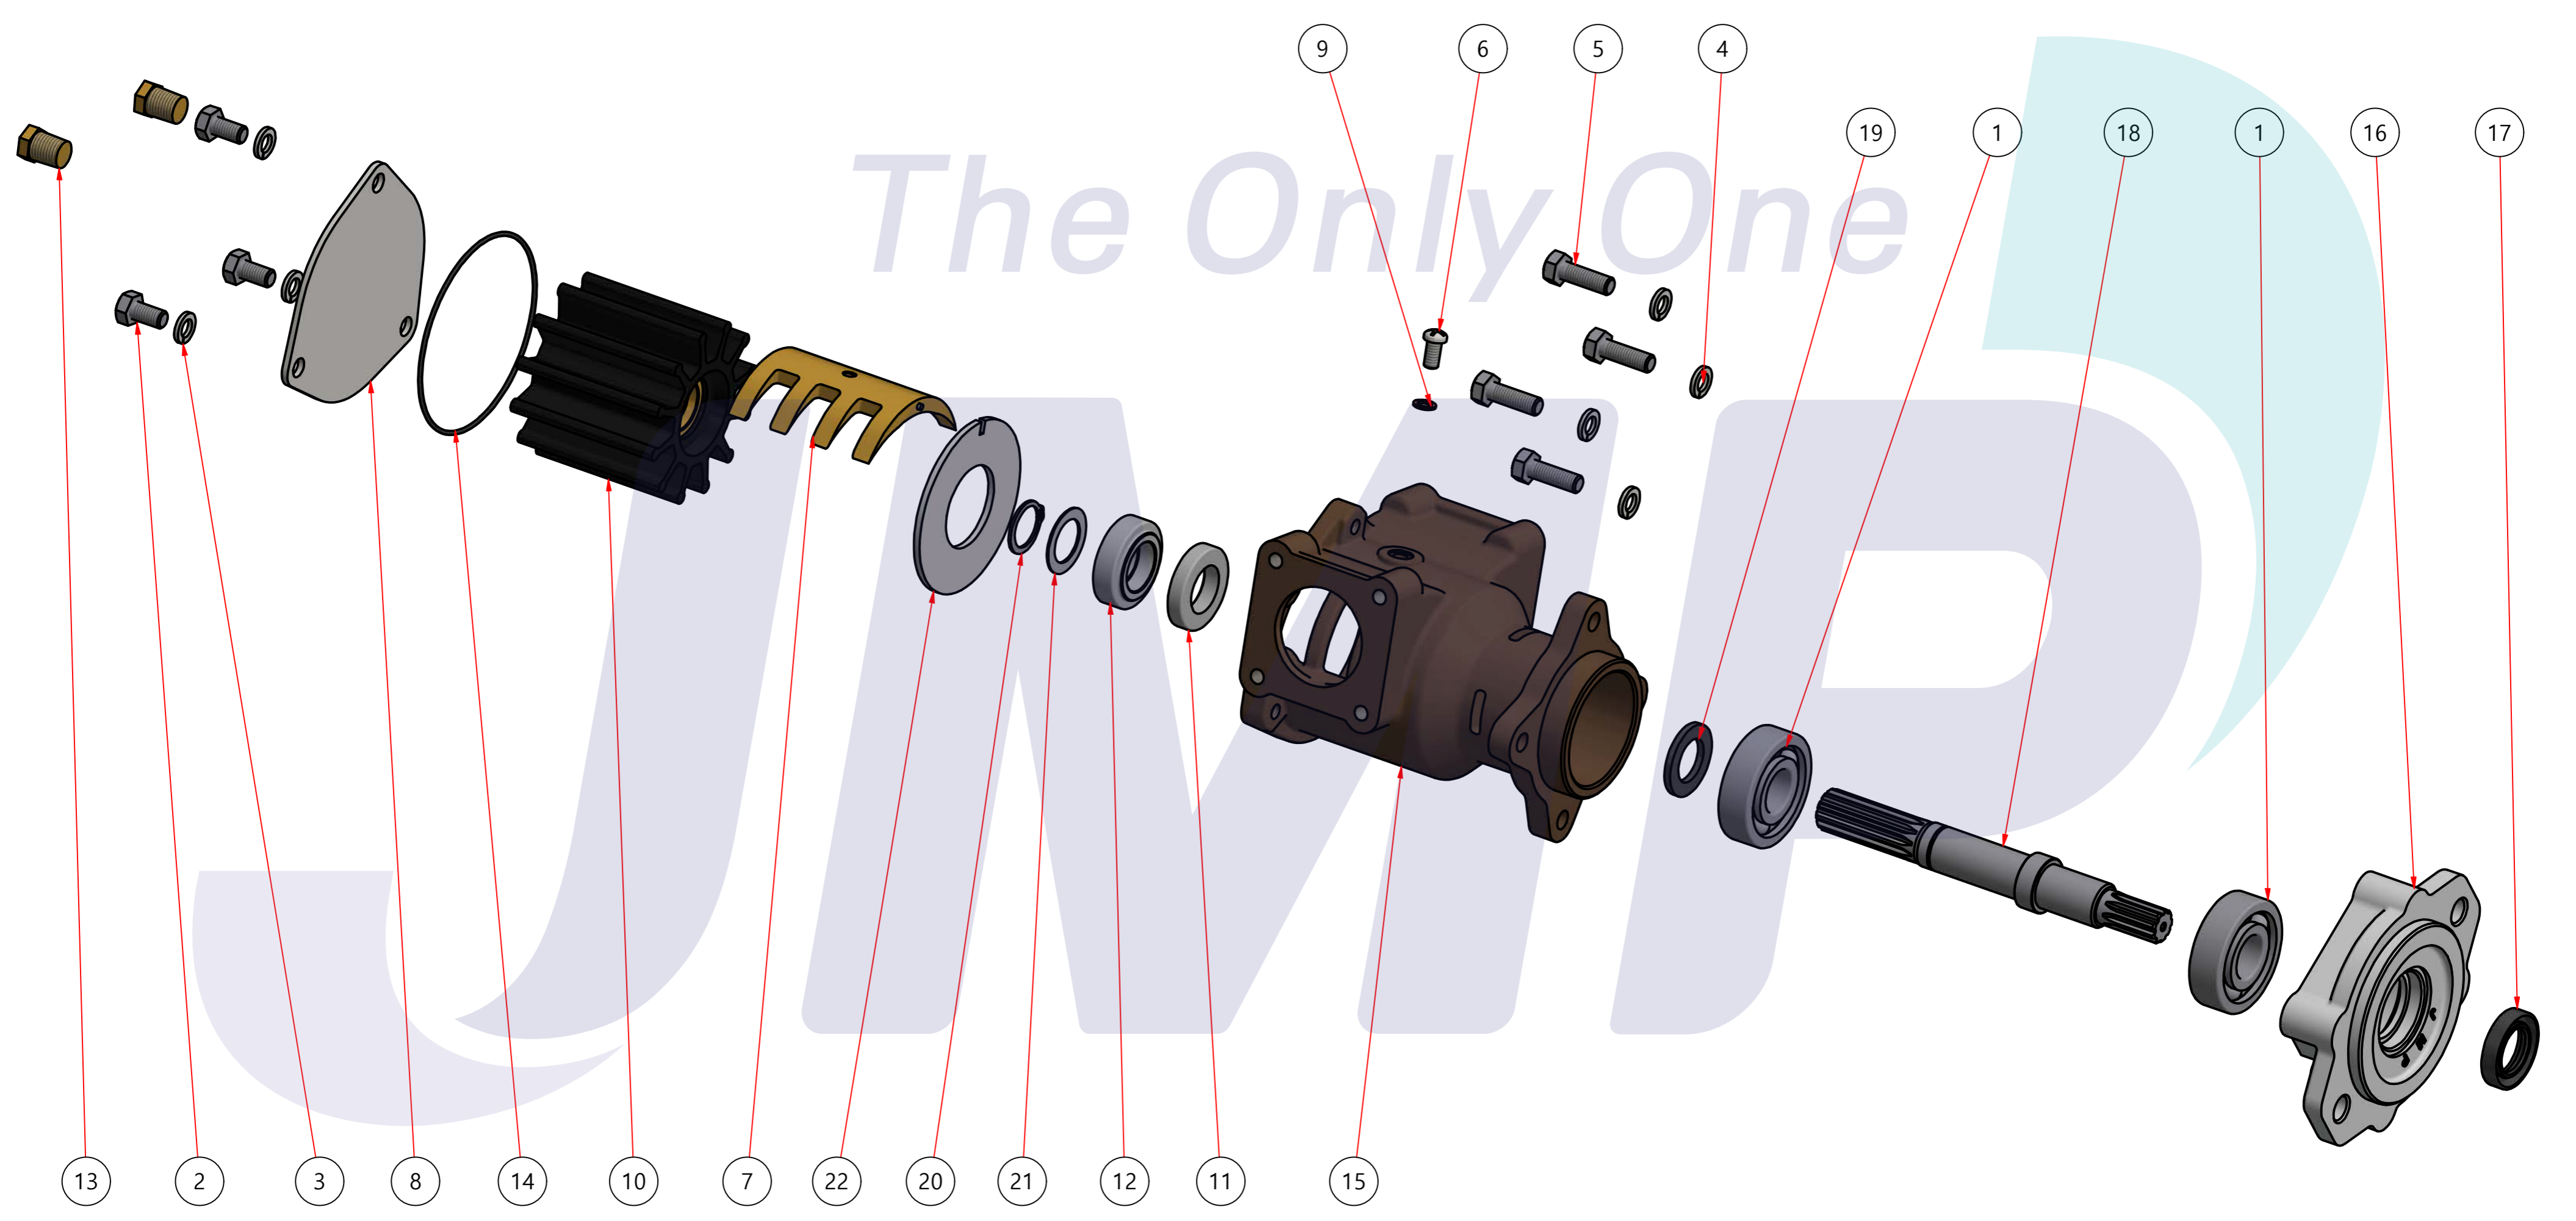

부품 리스트					
항목	수량	부품번호	주제	재질	설명
1	1	PUA0083	PUMP ASSY		JPR-S7619

Drawing by	Checked by	Approved by - date	Model Name	Date	Scale
강 명진	Y.D. JEON		JPR-S7619	2012-08-30	1 : 1
			PUMP ASSY		
			PART NUMBER	Edition	Sheet
			PUA0083(0)	0	A2

PART LIST					
No.	QTY	PART NUMBER	PART NAME	MAT	DESCRIPTION
1	1	PUA0083	PUMP ASSY		JPR-S7619

Drawing by	Checked by	Approved by - date	Model Name	Date	Scale
강 명진	Y.D, JEON		JPR-S7619	2013-09-26	1 : 1
			PUMP PART'S VIEW		
			PART NUMBER	Edition	Sheet
			PUA0083(0)	0	A2

PART No.	PUA0083
NAME	JPR-S7619

A: MAJOR KIT B: MINOR KIT C: CAM SET D: M-SEAL SET E: IMPELLER KIT

No.	QTY	PART NUMBER	PART NAME	A (JSK0077)	B (JSM0002)	C (CAMSET0031)	D (MCSSET0014)	E (JIKJMP035)
1	2	BER0039	BEARING	X				
2	3	BOL0006	HEX BOLT	X	X			
3	3	BOL0036	SPRING WASHER	X	X			
4	4	BOL0037	SPRING WASHER	X				
5	4	BOL0059	HEX BOLT	X				
6	1	BOL0099	SCREW	X	X	X		
7	1	CAM0031	CAM	X	X	X		
8	1	COV0036	COVER	X	X			
9	1	GAK0009	FIBER GASKET	X	X	X		
10	1	IMP0055	RUBBER IMPELLER	X	X			X
11	1	MCS0033	CERAMIC	X	X		X	
12	1	MCS0034	CARBON	X	X		X	
13	2	NIP0016	PLUG					
14	1	ORG0030	O-RING	X	X			X
15	1	PBC0144	PUMP CASING					
16	1	PBC0145	PUMP ADAPTER					
17	1	RET0035	RETAINER	X				
18	1	SHA0084	SHAFT	X				
19	1	SLI0006	SLINGER	X				
20	1	SNP000301	SNAP-RING	X	X		X	
21	1	SPC0015	SPACER	X	X		X	
22	1	WER0019	WEAR PLATE	X	X			