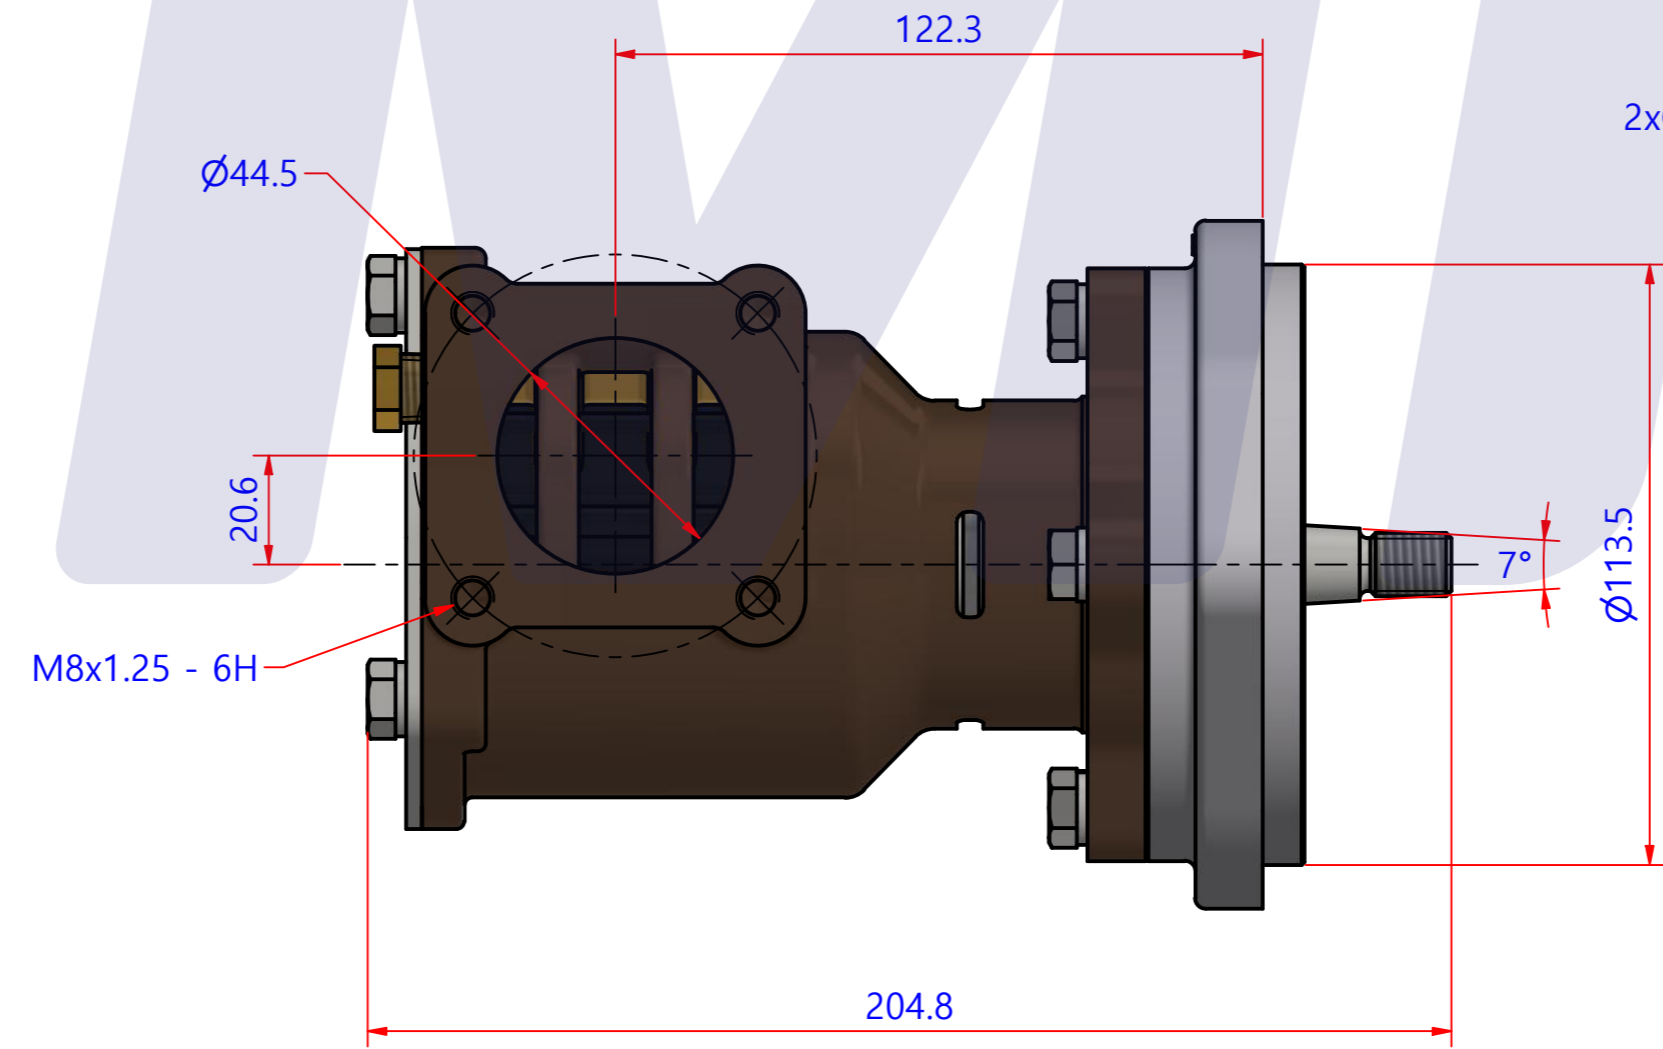

부품 리스트					
항목	수량	부품번호	주제	재질	설명
1	1	PUA0076	PUMP ASSY		JPR-S7632

Drawing by	Checked by	Approved by - date	Model Name	Date	Scale
M.J.KANG	C.I. JEON		JPR-S7632	2019-07-05	1:1
			PUMP ASSY		
			PART NUMBER	Edition	Sheet
			PUA0076(0)	0	A2

PART LIST					
No.	QTY	PART NUMBER	PART NAME	MAT	DESCRIPTION
1	1	PUA0076	PUMP ASSY		JPR-S7632

Drawing by	Checked by	Approved by - date	Model Name	Date	Scale
강 명진	Y.D, JEON		JPR-S7632	2013-08-09	1 : 1
			<b>PUMP PART'S VIEW</b>		
			PART NUMBER	Edition	Sheet
			PUA0076(0)	0	A2

품 번	PUA0076
품 명	JPR-S7632

A: MAJOR KIT B: MINOR KIT C: CAM SET D: M-SEAL SET E: IMPELLER KIT

No.	QTY	PART NUMBER	PART NAME	A (JSK0072)	B (JSM0002)	C (CAMSET0031)	D (MCSSET0014)	E (JIKJMP035)
1	2	BER0039	BEARING	X				
2	3	BOL0006	HEX BOLT	X	X			
3	3	BOL0036	SPRING WASHER	X	X			
4	4	BOL0037	SPRING WASHER	X				
5	4	BOL0059	HEX BOLT	X				
6	1	BOL0099	SCREW	X	X	X		
7	1	CAM0031	CAM	X	X	X		
8	1	COV0036	COVER	X	X			
9	1	GAK0009	FIBER GASKET	X	X	X		
10	1	IMP0055	RUBBER IMPELLER	X	X			X
11	1	MCS0033	CERAMIC	X	X		X	
12	1	MCS0034	CARBON	X	X		X	
13	2	NIP0016	PLUG					
14	1	ORG0030	O-RING	X	X			X
15	1	PBC0132	PUMP ADAPTER					
16	1	PBC0133	PUMP CASING					
17	1	RET0035	RETAINER	X				
18	1	SHA0076	SHAFT	X				
19	1	SLI0006	SLINGER	X				
20	1	SNP000301	SNAP-RING	X	X		X	
21	1	SNP0011	SNAP-RING	X				
22	1	SPC0015	SPACER	X	X		X	
23	1	WER0019	WEAR PLATE	X	X			