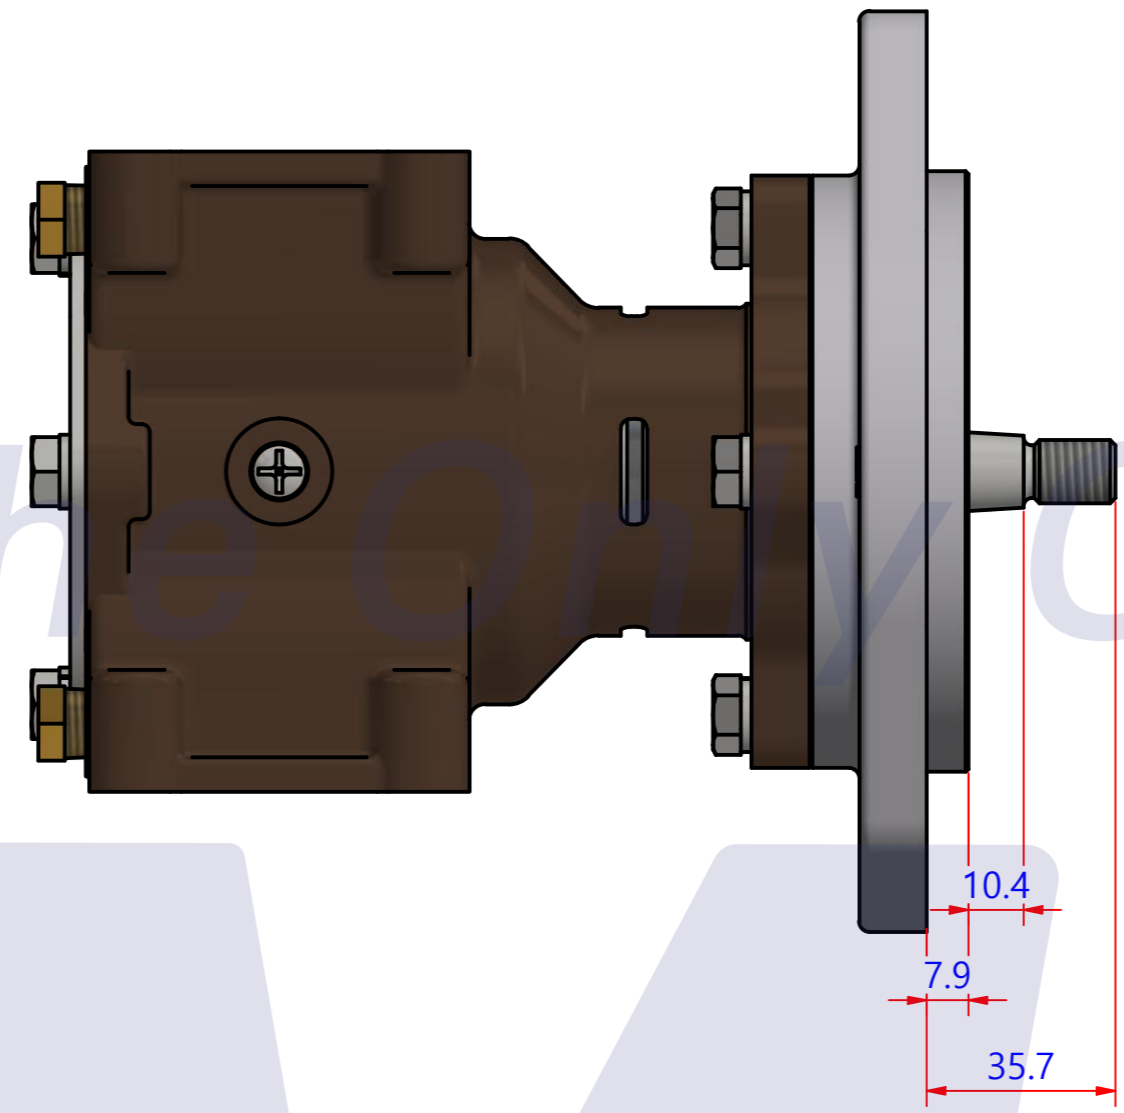

부품 리스트					
항목	수량	부품번호	주제	재질	설명
1	1	PUA0076	PUMP ASSY		JPR-S7632

Drawing by	Checked by	Approved by - date	Model Name	Date	Scale
M.J.KANG	C.I. JEON		JPR-S7632	2019-07-05	1:1
			PUMP ASSY		
			PART NUMBER	Edition	Sheet
			PUA0076(0)	0	A2

PART LIST					
No.	QTY	PART NUMBER	PART NAME	MAT	DESCRIPTION
1	1	PUA0076	PUMP ASSY		JPR-S7632

Drawing by	Checked by	Approved by - date	Model Name	Date	Scale
강 명진	Y.D, JEON		JPR-S7632	2013-08-09	1 : 1
			<b>PUMP PART'S VIEW</b>		
			PART NUMBER	Edition	Sheet
			PUA0076(0)	0	A2

품 번	PUA0076
품 명	JPR-S7632

A: MAJOR KIT B: MINOR KIT C: CAM SET D: M-SEAL SET E: IMPELLER KIT

No.	QTY	PART NUMBER	PART NAME	A (JSK0072)	B (JSM0002)	C (CAMSET0031)	D (MCSSET0014)	E (JIKJMP035)
1	2	BER0039	BEARING	X				
2	3	BOL0006	HEX BOLT	X	X			
3	3	BOL0036	SPRING WASHER	X	X			
4	4	BOL0037	SPRING WASHER	X				
5	4	BOL0059	HEX BOLT	X				
6	1	BOL0099	SCREW	X	X	X		
7	1	CAM0031	CAM	X	X	X		
8	1	COV0036	COVER	X	X			
9	1	GAK0009	FIBER GASKET	X	X	X		
10	1	IMP0055	RUBBER IMPELLER	X	X			X
11	1	MCS0033	CERAMIC	X	X		X	
12	1	MCS0034	CARBON	X	X		X	
13	2	NIP0016	PLUG					
14	1	ORG0030	O-RING	X	X			X
15	1	PBC0132	PUMP ADAPTER					
16	1	PBC0133	PUMP CASING					
17	1	RET0035	RETAINER	X				
18	1	SHA0076	SHAFT	X				
19	1	SLI0006	SLINGER	X				
20	1	SNP000301	SNAP-RING	X	X		X	
21	1	SNP0011	SNAP-RING	X				
22	1	SPC0015	SPACER	X	X		X	
23	1	WER0019	WEAR PLATE	X	X			