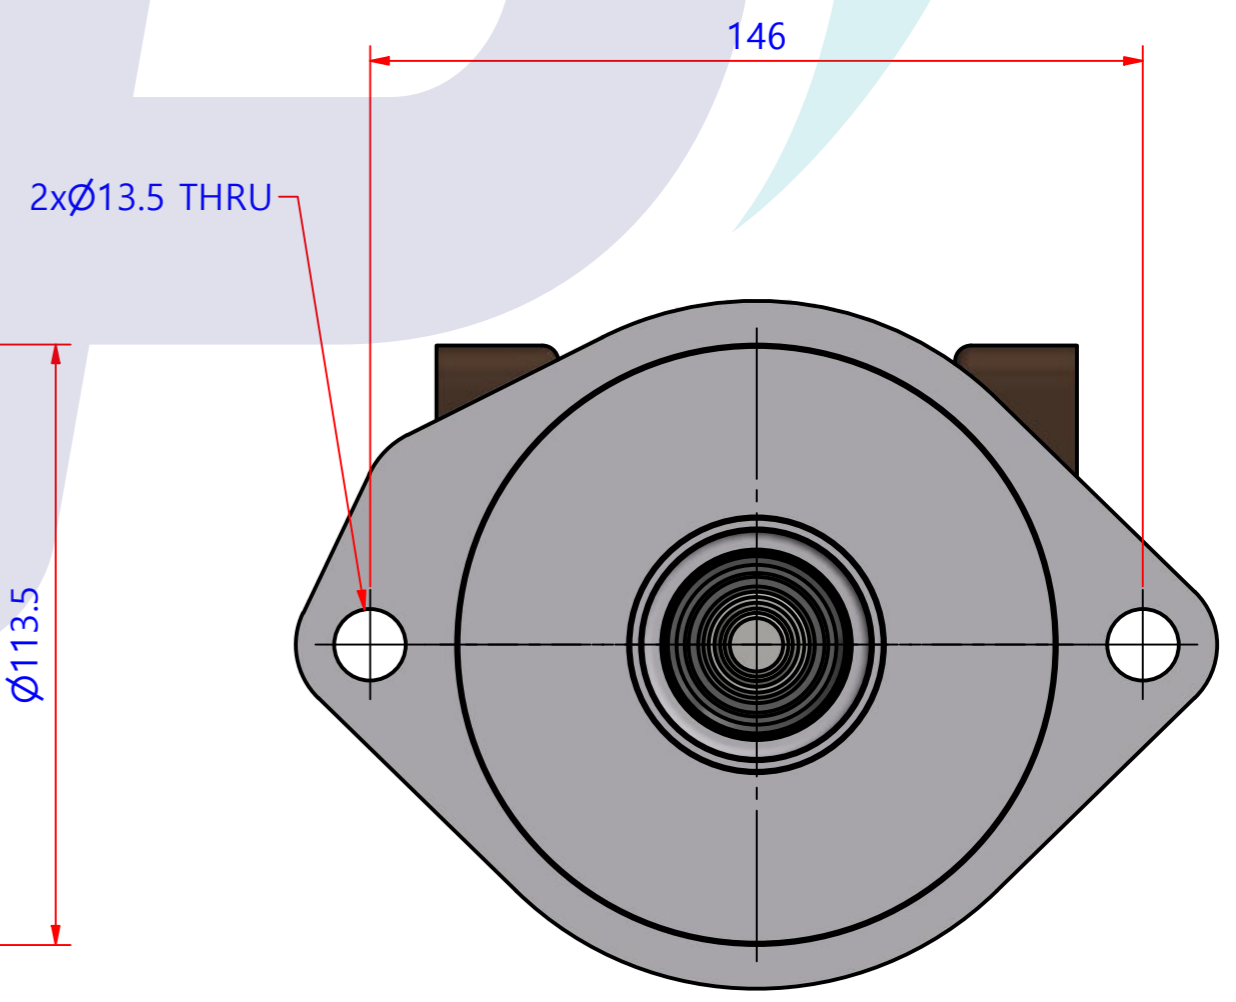

부품 리스트					
항목	수량	부품번호	주제	재질	설명
1	1	PUA0076	PUMP ASSY		JPR-S7632

Drawing by	Checked by	Approved by - date	Model Name	Date	Scale
M.J.KANG	C.I. JEON		JPR-S7632	2019-07-05	1:1
			PUMP ASSY		
			PART NUMBER	Edition	Sheet
			PUA0076(0)	0	A2

PART LIST					
No.	QTY	PART NUMBER	PART NAME	MAT	DESCRIPTION
1	1	PUA0076	PUMP ASSY		JPR-S7632

Drawing by	Checked by	Approved by - date	Model Name	Date	Scale
강 명진	Y.D, JEON		JPR-S7632	2013-08-09	1 : 1
			<b>PUMP PART'S VIEW</b>		
			PART NUMBER	Edition	Sheet
			PUA0076(0)	0	A2

품 번	PUA0076
품 명	JPR-S7632

A: MAJOR KIT B: MINOR KIT C: CAM SET D: M-SEAL SET E: IMPELLER KIT

No.	QTY	PART NUMBER	PART NAME	A (JSK0072)	B (JSM0002)	C (CAMSET0031)	D (MCSSET0014)	E (JIKJMP035)
1	2	BER0039	BEARING	X				
2	3	BOL0006	HEX BOLT	X	X			
3	3	BOL0036	SPRING WASHER	X	X			
4	4	BOL0037	SPRING WASHER	X				
5	4	BOL0059	HEX BOLT	X				
6	1	BOL0099	SCREW	X	X	X		
7	1	CAM0031	CAM	X	X	X		
8	1	COV0036	COVER	X	X			
9	1	GAK0009	FIBER GASKET	X	X	X		
10	1	IMP0055	RUBBER IMPELLER	X	X			X
11	1	MCS0033	CERAMIC	X	X		X	
12	1	MCS0034	CARBON	X	X		X	
13	2	NIP0016	PLUG					
14	1	ORG0030	O-RING	X	X			X
15	1	PBC0132	PUMP ADAPTER					
16	1	PBC0133	PUMP CASING					
17	1	RET0035	RETAINER	X				
18	1	SHA0076	SHAFT	X				
19	1	SLI0006	SLINGER	X				
20	1	SNP000301	SNAP-RING	X	X		X	
21	1	SNP0011	SNAP-RING	X				
22	1	SPC0015	SPACER	X	X		X	
23	1	WER0019	WEAR PLATE	X	X			