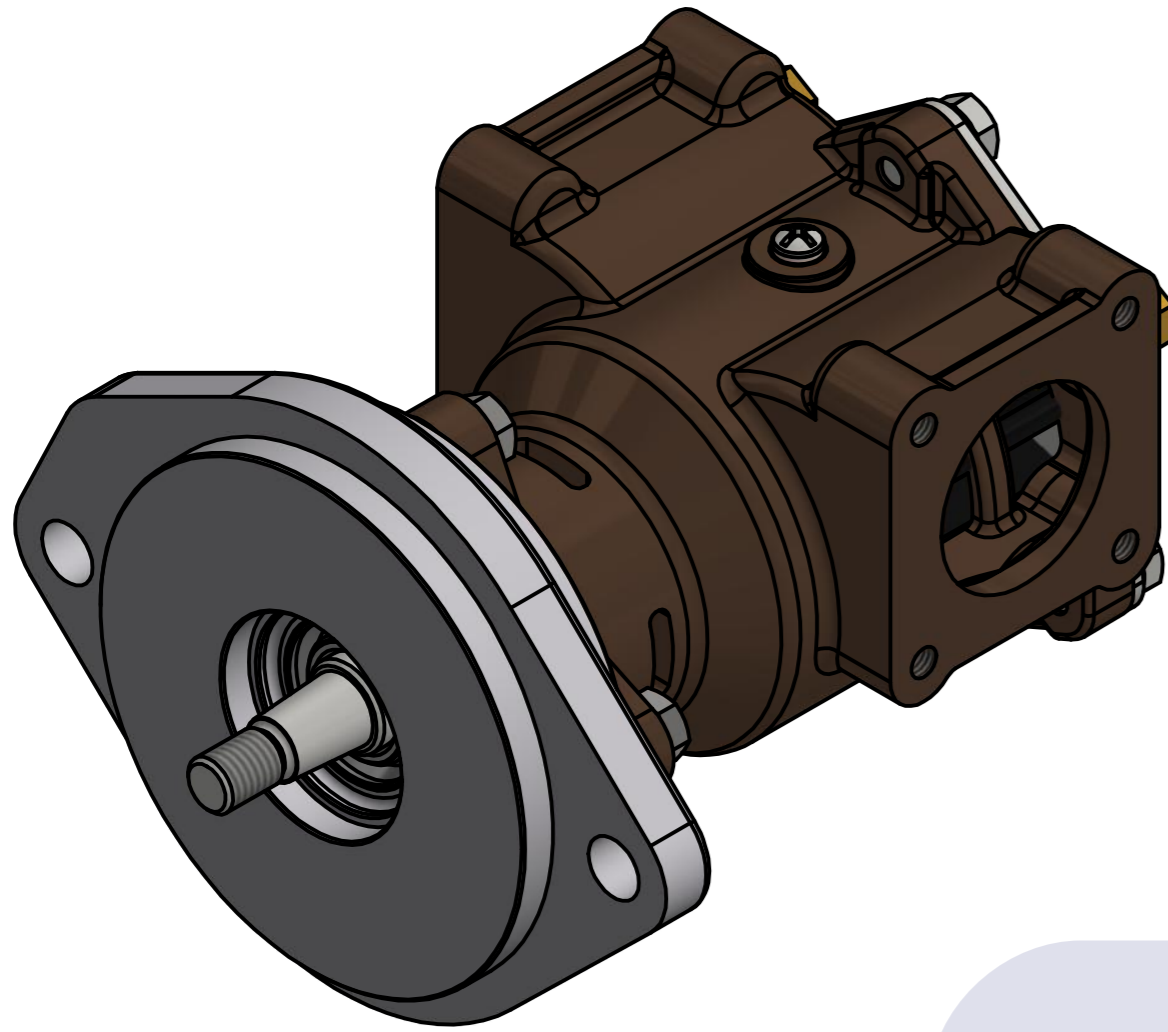

부품 리스트					
항목	수량	부품번호	주제	재질	설명
1	1	PUA0076	PUMP ASSY		JPR-S7632

Drawing by	Checked by	Approved by - date	Model Name	Date	Scale
M.J.KANG	C.I. JEON		JPR-S7632	2019-07-05	1:1
			PUMP ASSY		
			PART NUMBER	Edition	Sheet
			PUA0076(0)	0	A2

PART LIST					
No.	QTY	PART NUMBER	PART NAME	MAT	DESCRIPTION
1	1	PUA0076	PUMP ASSY		JPR-S7632

Drawing by	Checked by	Approved by - date	Model Name	Date	Scale
강 명진	Y.D, JEON		JPR-S7632	2013-08-09	1 : 1
			<b>PUMP PART'S VIEW</b>		
			PART NUMBER	Edition	Sheet
			PUA0076(0)	0	A2

품 번	PUA0076
품 명	JPR-S7632

A: MAJOR KIT B: MINOR KIT C: CAM SET D: M-SEAL SET E: IMPELLER KIT

No.	QTY	PART NUMBER	PART NAME	A (JSK0072)	B (JSM0002)	C (CAMSET0031)	D (MCSSET0014)	E (JIKJMP035)
1	2	BER0039	BEARING	X				
2	3	BOL0006	HEX BOLT	X	X			
3	3	BOL0036	SPRING WASHER	X	X			
4	4	BOL0037	SPRING WASHER	X				
5	4	BOL0059	HEX BOLT	X				
6	1	BOL0099	SCREW	X	X	X		
7	1	CAM0031	CAM	X	X	X		
8	1	COV0036	COVER	X	X			
9	1	GAK0009	FIBER GASKET	X	X	X		
10	1	IMP0055	RUBBER IMPELLER	X	X			X
11	1	MCS0033	CERAMIC	X	X		X	
12	1	MCS0034	CARBON	X	X		X	
13	2	NIP0016	PLUG					
14	1	ORG0030	O-RING	X	X			X
15	1	PBC0132	PUMP ADAPTER					
16	1	PBC0133	PUMP CASING					
17	1	RET0035	RETAINER	X				
18	1	SHA0076	SHAFT	X				
19	1	SLI0006	SLINGER	X				
20	1	SNP000301	SNAP-RING	X	X		X	
21	1	SNP0011	SNAP-RING	X				
22	1	SPC0015	SPACER	X	X		X	
23	1	WER0019	WEAR PLATE	X	X			