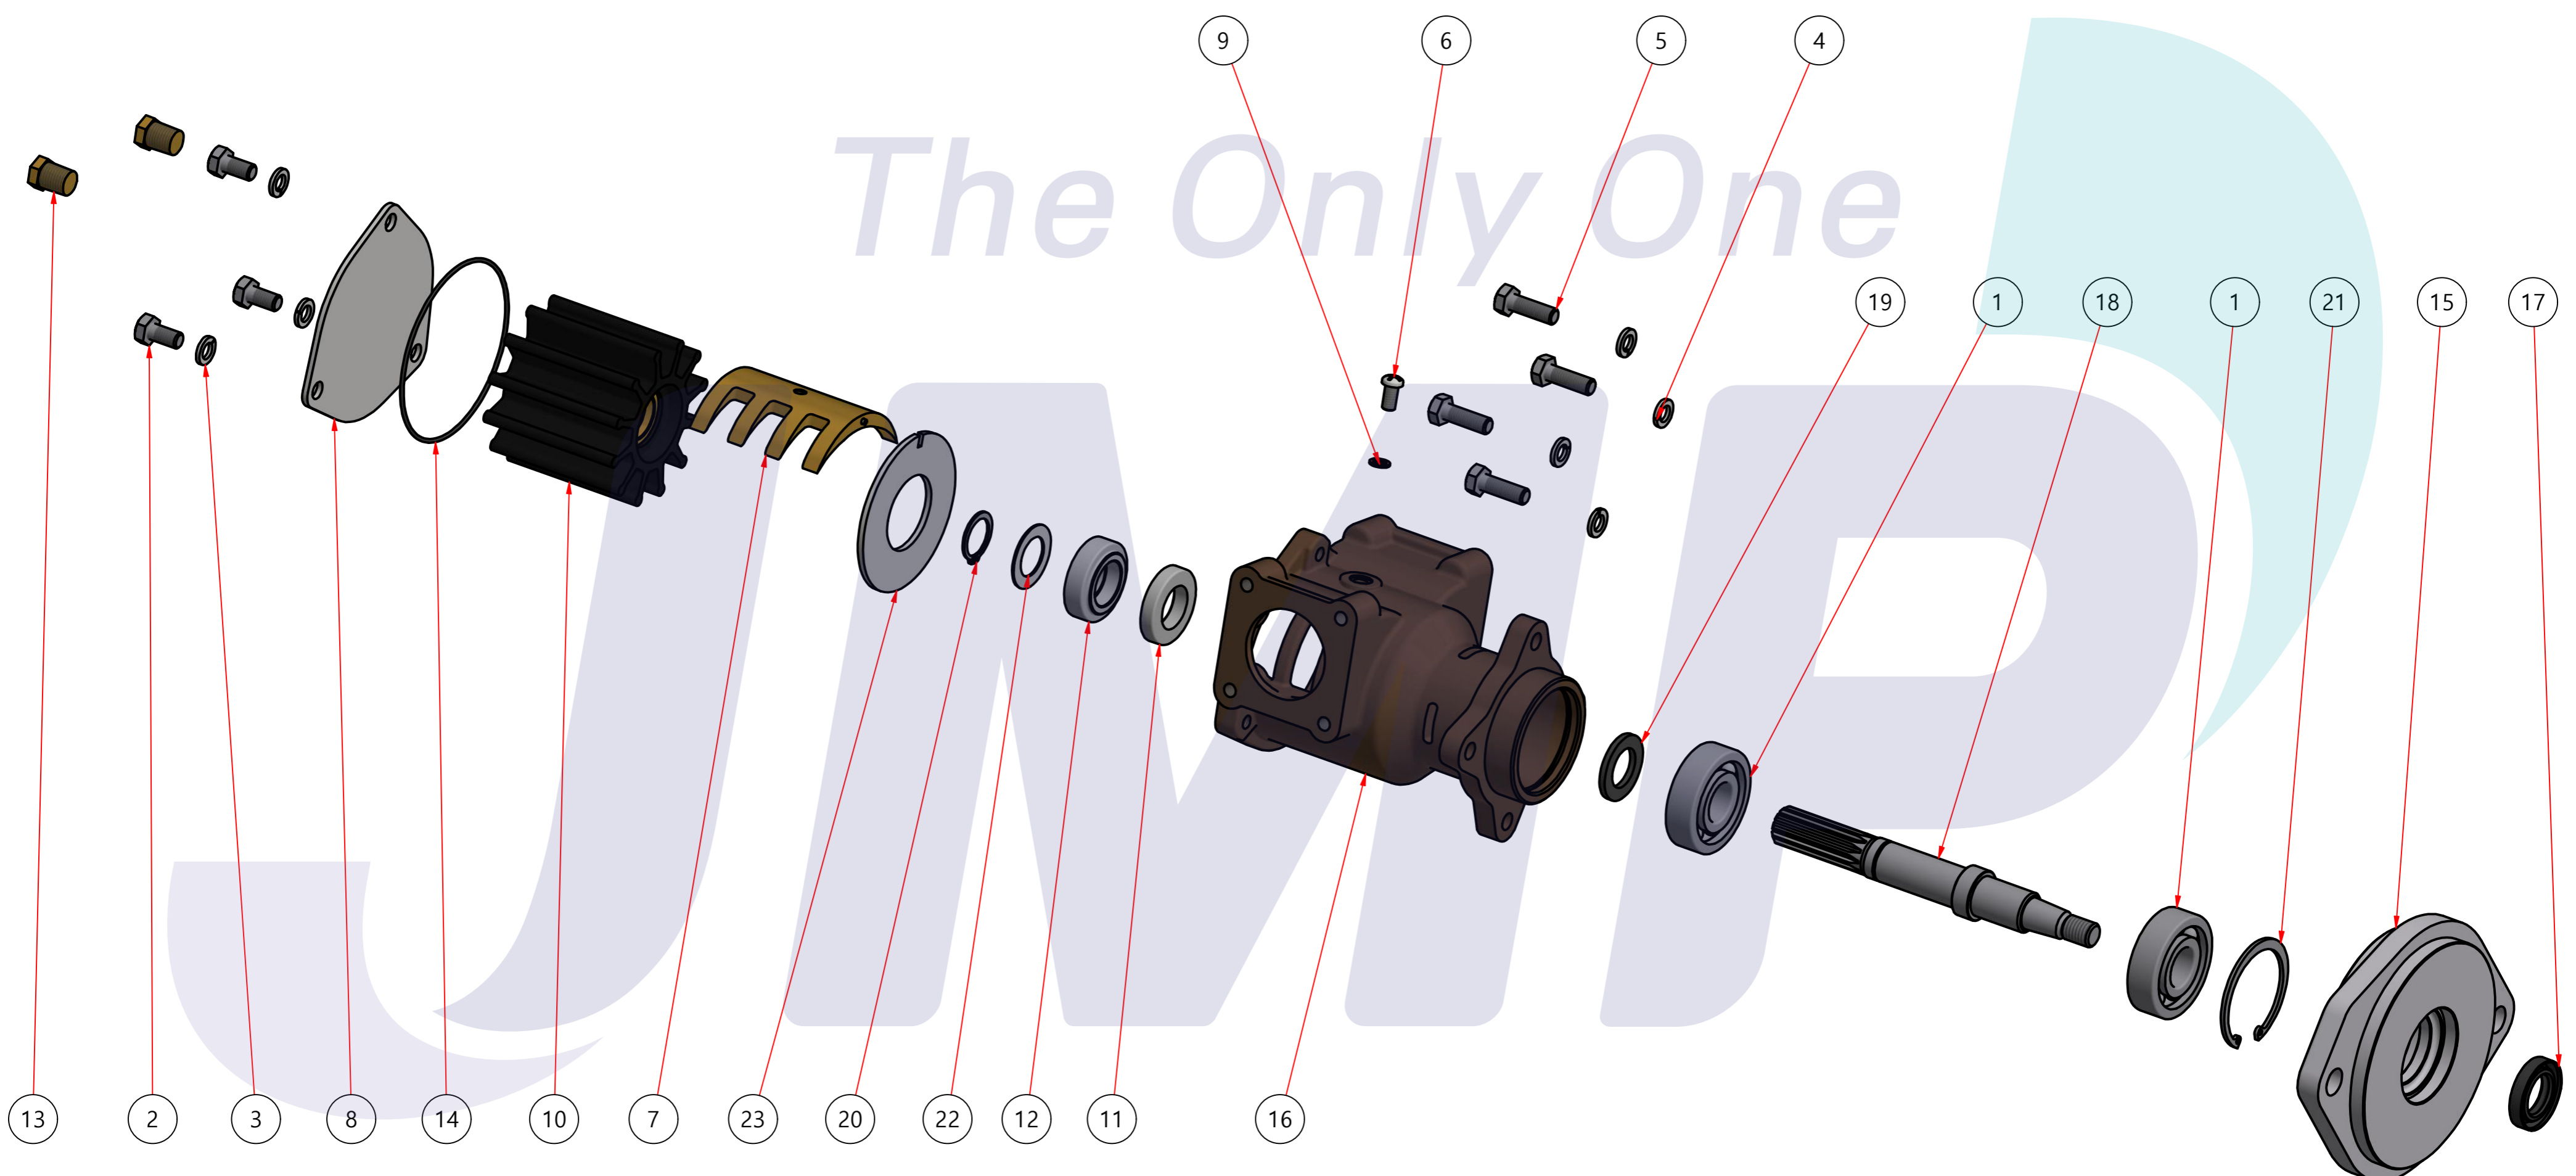

부품 리스트					
항목	수량	부품번호	주제	재질	설명
1	1	PUA0076	PUMP ASSY		JPR-S7632

Drawing by	Checked by	Approved by - date	Model Name	Date	Scale
M.J.KANG	C.I. JEON		JPR-S7632	2019-07-05	1:1
			PUMP ASSY		
			PART NUMBER	Edition	Sheet
			PUA0076(0)	0	A2

PART LIST					
No.	QTY	PART NUMBER	PART NAME	MAT	DESCRIPTION
1	1	PUA0076	PUMP ASSY		JPR-S7632

Drawing by	Checked by	Approved by - date	Model Name	Date	Scale
강 명진	Y.D, JEON		JPR-S7632	2013-08-09	1 : 1
			<b>PUMP PART'S VIEW</b>		
			PART NUMBER	Edition	Sheet
			PUA0076(0)	0	A2

품 번	PUA0076
품 명	JPR-S7632

A: MAJOR KIT B: MINOR KIT C: CAM SET D: M-SEAL SET E: IMPELLER KIT

No.	QTY	PART NUMBER	PART NAME	A (JSK0072)	B (JSM0002)	C (CAMSET0031)	D (MCSSET0014)	E (JIKJMP035)
1	2	BER0039	BEARING	X				
2	3	BOL0006	HEX BOLT	X	X			
3	3	BOL0036	SPRING WASHER	X	X			
4	4	BOL0037	SPRING WASHER	X				
5	4	BOL0059	HEX BOLT	X				
6	1	BOL0099	SCREW	X	X	X		
7	1	CAM0031	CAM	X	X	X		
8	1	COV0036	COVER	X	X			
9	1	GAK0009	FIBER GASKET	X	X	X		
10	1	IMP0055	RUBBER IMPELLER	X	X			X
11	1	MCS0033	CERAMIC	X	X		X	
12	1	MCS0034	CARBON	X	X		X	
13	2	NIP0016	PLUG					
14	1	ORG0030	O-RING	X	X			X
15	1	PBC0132	PUMP ADAPTER					
16	1	PBC0133	PUMP CASING					
17	1	RET0035	RETAINER	X				
18	1	SHA0076	SHAFT	X				
19	1	SLI0006	SLINGER	X				
20	1	SNP000301	SNAP-RING	X	X		X	
21	1	SNP0011	SNAP-RING	X				
22	1	SPC0015	SPACER	X	X		X	
23	1	WER0019	WEAR PLATE	X	X			