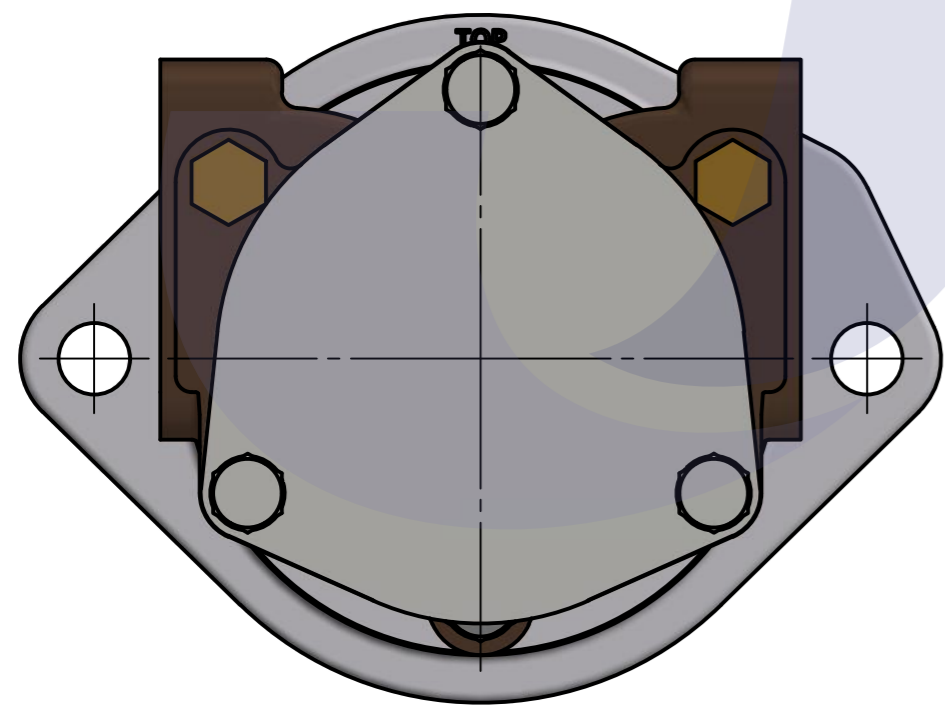

부품 리스트					
항목	수량	부품번호	주제	재질	설명
1	1	PUA0076	PUMP ASSY		JPR-S7632

Drawing by	Checked by	Approved by - date	Model Name	Date	Scale
M.J.KANG	C.I. JEON		JPR-S7632	2019-07-05	1:1
			PUMP ASSY		
			PART NUMBER	Edition	Sheet
			PUA0076(0)	0	A2

PART LIST					
No.	QTY	PART NUMBER	PART NAME	MAT	DESCRIPTION
1	1	PUA0076	PUMP ASSY		JPR-S7632

Drawing by	Checked by	Approved by - date	Model Name	Date	Scale
강 명진	Y.D, JEON		JPR-S7632	2013-08-09	1 : 1
			<b>PUMP PART'S VIEW</b>		
			PART NUMBER	Edition	Sheet
			PUA0076(0)	0	A2

품 번	PUA0076
품 명	JPR-S7632

A: MAJOR KIT B: MINOR KIT C: CAM SET D: M-SEAL SET E: IMPELLER KIT

No.	QTY	PART NUMBER	PART NAME	A (JSK0072)	B (JSM0002)	C (CAMSET0031)	D (MCSSET0014)	E (JIKJMP035)
1	2	BER0039	BEARING	X				
2	3	BOL0006	HEX BOLT	X	X			
3	3	BOL0036	SPRING WASHER	X	X			
4	4	BOL0037	SPRING WASHER	X				
5	4	BOL0059	HEX BOLT	X				
6	1	BOL0099	SCREW	X	X	X		
7	1	CAM0031	CAM	X	X	X		
8	1	COV0036	COVER	X	X			
9	1	GAK0009	FIBER GASKET	X	X	X		
10	1	IMP0055	RUBBER IMPELLER	X	X			X
11	1	MCS0033	CERAMIC	X	X		X	
12	1	MCS0034	CARBON	X	X		X	
13	2	NIP0016	PLUG					
14	1	ORG0030	O-RING	X	X			X
15	1	PBC0132	PUMP ADAPTER					
16	1	PBC0133	PUMP CASING					
17	1	RET0035	RETAINER	X				
18	1	SHA0076	SHAFT	X				
19	1	SLI0006	SLINGER	X				
20	1	SNP000301	SNAP-RING	X	X		X	
21	1	SNP0011	SNAP-RING	X				
22	1	SPC0015	SPACER	X	X		X	
23	1	WER0019	WEAR PLATE	X	X			