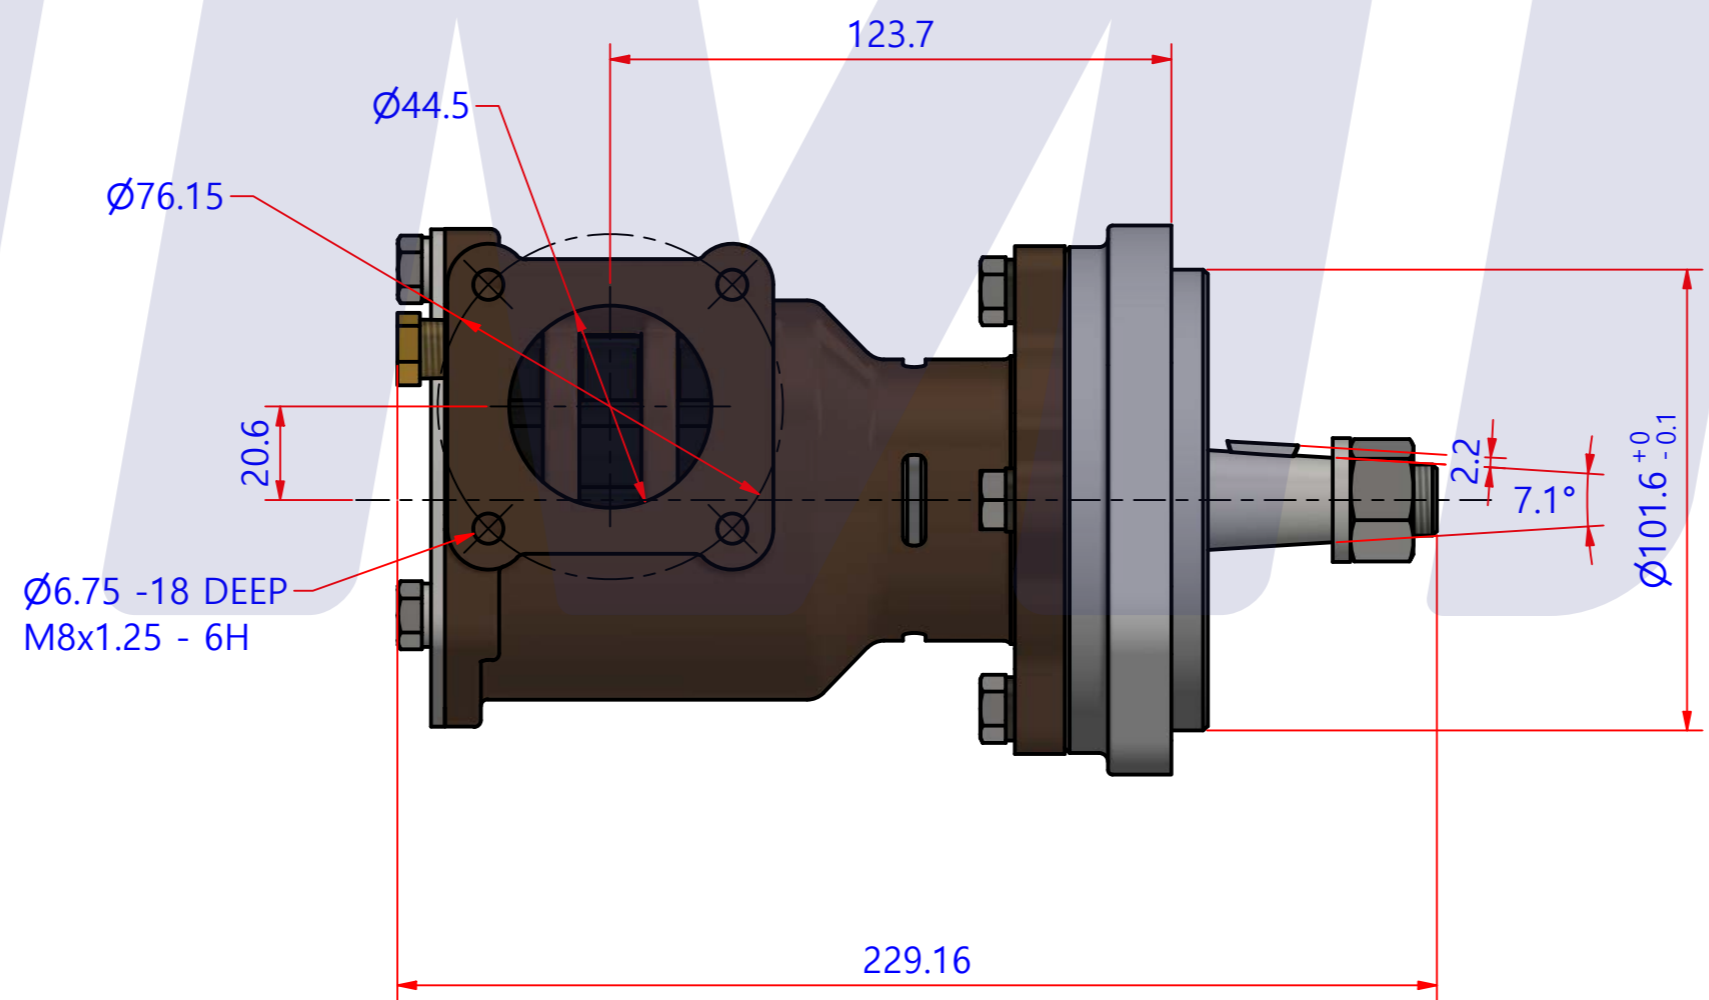

PART LIST					
No.	QTY	PART NUMBER	PART NAME	MAT	DESCRIPTION
1	1	PUA0160	PUMP ASSY		JPR-S7633

Drawing by	Checked by	Approved by - date	Model Name	Date	Scale
M.J.KANG	C.I. JEON		JPR-S7633	2017-07-31	1:1
			<b>PUMP ASSY</b>		
			PART NUMBER	Edition	Sheet
			PUA0160(0)	0	A2

부품 리스트					
항목	수량	부품번호	주제	재질	설명
1	1	PUA0160	PUMP ASSY		JPR-S7633

Drawing by	Checked by	Approved by - date	Model Name	Date	Scale
M.J.KANG	C.I, JEON		JPR-S7633	2017-08-22	1 : 1
			PUMP PART VIEW		
			PART NUMBER	Edition	Sheet
			PUA0160(0)	0	A2

PART No.	PUA0160
NAME	JPR-S7633

A: MAJOR KIT B: MINOR KIT C: CAM SET D: M-SEAL SET E: IMPELLER KIT

No.	QTY	PART NUMBER	PART NAME	A (JSK0133)	B (JSM0133)	C (CAMSET0031)	D (MCSSET0014)	E (JIKJMP035)
1	2	BER0039	BEARING	X				
2	3	BOL0006	HEX BOLT	X	X			
3	3	BOL0036	SPRING WASHER	X	X			
4	4	BOL0037	SPRING WASHER	X				
5	4	BOL0059	HEX BOLT	X				
6	1	BOL0099	SCREW	X	X	X		
7	1	BOL0103	SPRING WASHER	X				
8	1	BOL0193	HEX NUT	X				
9	1	CAM0031	CAM	X	X	X		
10	1	COV0036	COVER	X	X			
11	1	GAK0009	FIBER GASKET	X	X	X		
12	1	IMP0055	RUBBER IMPELLER	X	X			X
13	1	KEY0031	KEY	X				
14	1	MCS0033	CERAMIC	X	X		X	
15	1	MCS0034	CARBON	X	X		X	
16	2	NIP0016	PLUG					
17	1	ORG0030	O-RING	X	X			X
18	1	PBC0144	PUMP CASING					
19	1	PBC0248	PUMP ADAPTER					
20	1	RET0055	RETAINER	X				
21	1	SHA0145	SHAFT	X				
22	1	SLI0006	SLINGER	X				
23	1	SNP000301	SNAP-RING	X	X		X	
24	1	SPC0015	SPACER	X	X		X	
25	1	SPC0034	SPACER	X				
26	1	WER0019	WEAR PLATE	X	X			