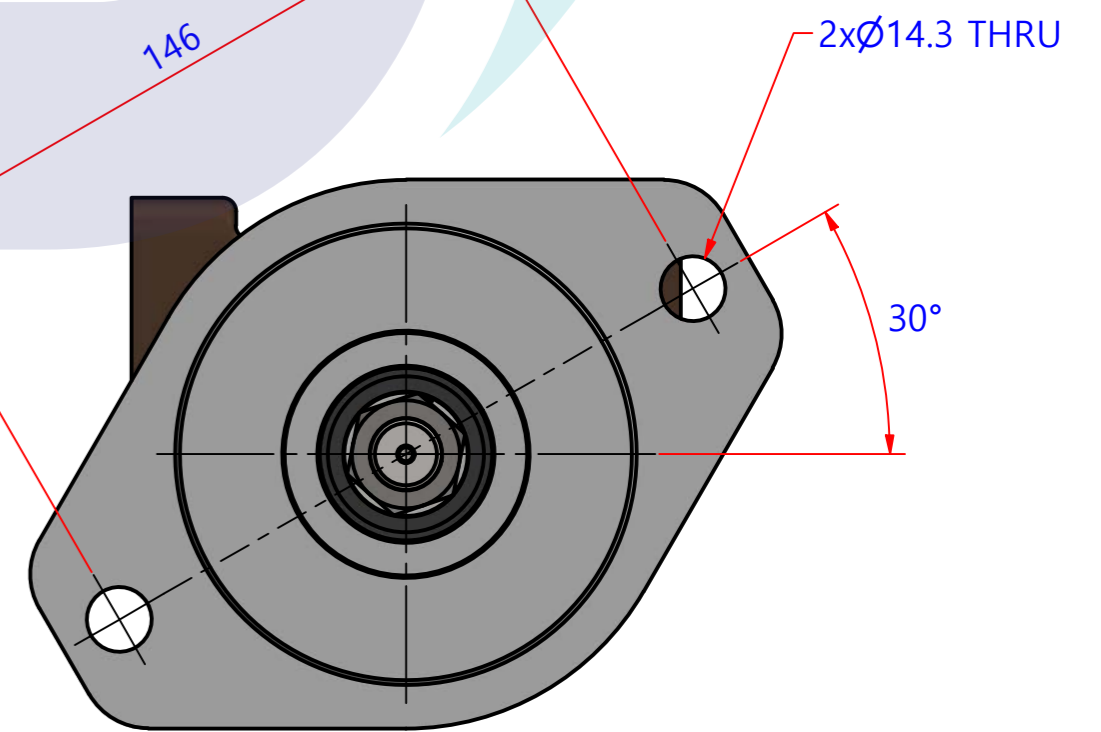

PART LIST					
No.	QTY	PART NUMBER	PART NAME	MAT	DESCRIPTION
1	1	PUA0160	PUMP ASSY		JPR-S7633

Drawing by	Checked by	Approved by - date	Model Name	Date	Scale
M.J.KANG	C.I. JEON		JPR-S7633	2017-07-31	1:1
			<b>PUMP ASSY</b>		
			PART NUMBER	Edition	Sheet
			PUA0160(0)	0	A2

부품 리스트					
항목	수량	부품번호	주제	재질	설명
1	1	PUA0160	PUMP ASSY		JPR-S7633

Drawing by	Checked by	Approved by - date	Model Name	Date	Scale
M.J.KANG	C.I, JEON		JPR-S7633	2017-08-22	1 : 1
			PUMP PART VIEW		
			PART NUMBER	Edition	Sheet
			PUA0160(0)	0	A2

PART No.	PUA0160
NAME	JPR-S7633

A: MAJOR KIT B: MINOR KIT C: CAM SET D: M-SEAL SET E: IMPELLER KIT

No.	QTY	PART NUMBER	PART NAME	A (JSK0133)	B (JSM0133)	C (CAMSET0031)	D (MCSSET0014)	E (JIKJMP035)
1	2	BER0039	BEARING	X				
2	3	BOL0006	HEX BOLT	X	X			
3	3	BOL0036	SPRING WASHER	X	X			
4	4	BOL0037	SPRING WASHER	X				
5	4	BOL0059	HEX BOLT	X				
6	1	BOL0099	SCREW	X	X	X		
7	1	BOL0103	SPRING WASHER	X				
8	1	BOL0193	HEX NUT	X				
9	1	CAM0031	CAM	X	X	X		
10	1	COV0036	COVER	X	X			
11	1	GAK0009	FIBER GASKET	X	X	X		
12	1	IMP0055	RUBBER IMPELLER	X	X			X
13	1	KEY0031	KEY	X				
14	1	MCS0033	CERAMIC	X	X		X	
15	1	MCS0034	CARBON	X	X		X	
16	2	NIP0016	PLUG					
17	1	ORG0030	O-RING	X	X			X
18	1	PBC0144	PUMP CASING					
19	1	PBC0248	PUMP ADAPTER					
20	1	RET0055	RETAINER	X				
21	1	SHA0145	SHAFT	X				
22	1	SLI0006	SLINGER	X				
23	1	SNP000301	SNAP-RING	X	X		X	
24	1	SPC0015	SPACER	X	X		X	
25	1	SPC0034	SPACER	X				
26	1	WER0019	WEAR PLATE	X	X			