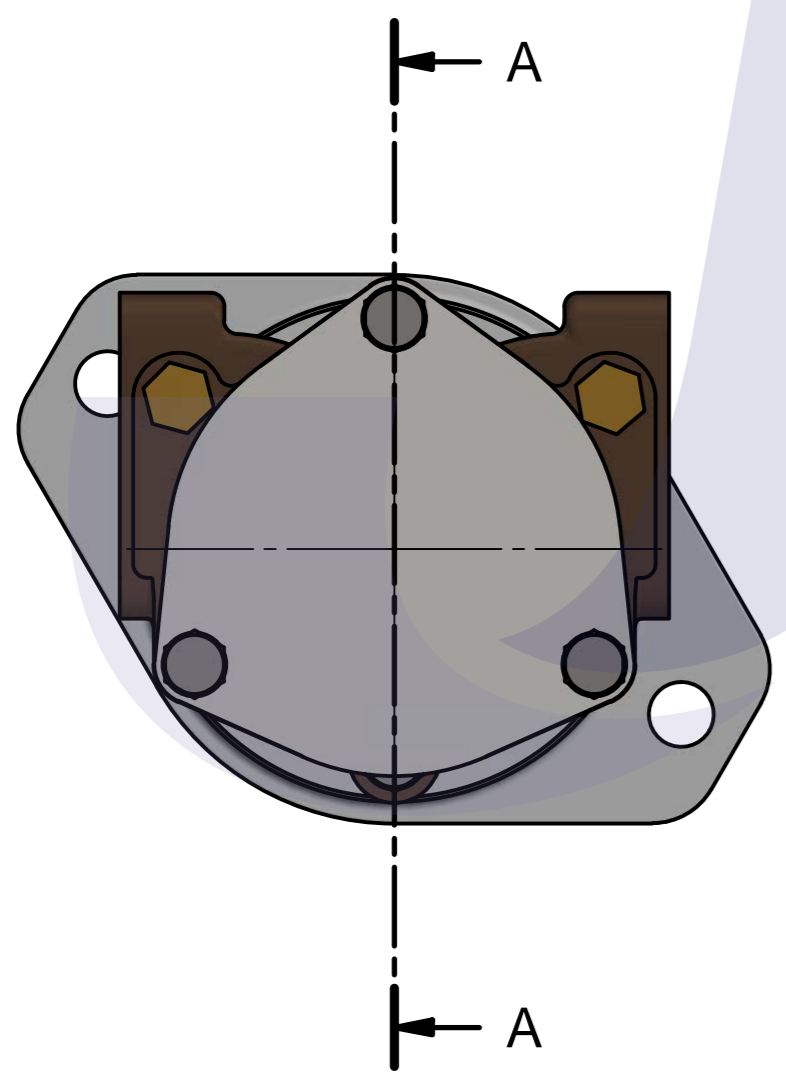

PART LIST					
No.	QTY	PART NUMBER	PART NAME	MAT	DESCRIPTION
1	1	PUA0160	PUMP ASSY		JPR-S7633

Drawing by	Checked by	Approved by - date	Model Name	Date	Scale
M.J.KANG	C.I. JEON		JPR-S7633	2017-07-31	1:1
			<b>PUMP ASSY</b>		
			PART NUMBER	Edition	Sheet
			PUA0160(0)	0	A2

부품 리스트					
항목	수량	부품번호	주제	재질	설명
1	1	PUA0160	PUMP ASSY		JPR-S7633

Drawing by	Checked by	Approved by - date	Model Name	Date	Scale
M.J.KANG	C.I, JEON		JPR-S7633	2017-08-22	1 : 1
			PUMP PART VIEW		
			PART NUMBER	Edition	Sheet
			PUA0160(0)	0	A2

PART No.	PUA0160
NAME	JPR-S7633

A: MAJOR KIT B: MINOR KIT C: CAM SET D: M-SEAL SET E: IMPELLER KIT

No.	QTY	PART NUMBER	PART NAME	A (JSK0133)	B (JSM0133)	C (CAMSET0031)	D (MCSSET0014)	E (JIKJMP035)
1	2	BER0039	BEARING	X				
2	3	BOL0006	HEX BOLT	X	X			
3	3	BOL0036	SPRING WASHER	X	X			
4	4	BOL0037	SPRING WASHER	X				
5	4	BOL0059	HEX BOLT	X				
6	1	BOL0099	SCREW	X	X	X		
7	1	BOL0103	SPRING WASHER	X				
8	1	BOL0193	HEX NUT	X				
9	1	CAM0031	CAM	X	X	X		
10	1	COV0036	COVER	X	X			
11	1	GAK0009	FIBER GASKET	X	X	X		
12	1	IMP0055	RUBBER IMPELLER	X	X			X
13	1	KEY0031	KEY	X				
14	1	MCS0033	CERAMIC	X	X		X	
15	1	MCS0034	CARBON	X	X		X	
16	2	NIP0016	PLUG					
17	1	ORG0030	O-RING	X	X			X
18	1	PBC0144	PUMP CASING					
19	1	PBC0248	PUMP ADAPTER					
20	1	RET0055	RETAINER	X				
21	1	SHA0145	SHAFT	X				
22	1	SLI0006	SLINGER	X				
23	1	SNP000301	SNAP-RING	X	X		X	
24	1	SPC0015	SPACER	X	X		X	
25	1	SPC0034	SPACER	X				
26	1	WER0019	WEAR PLATE	X	X			