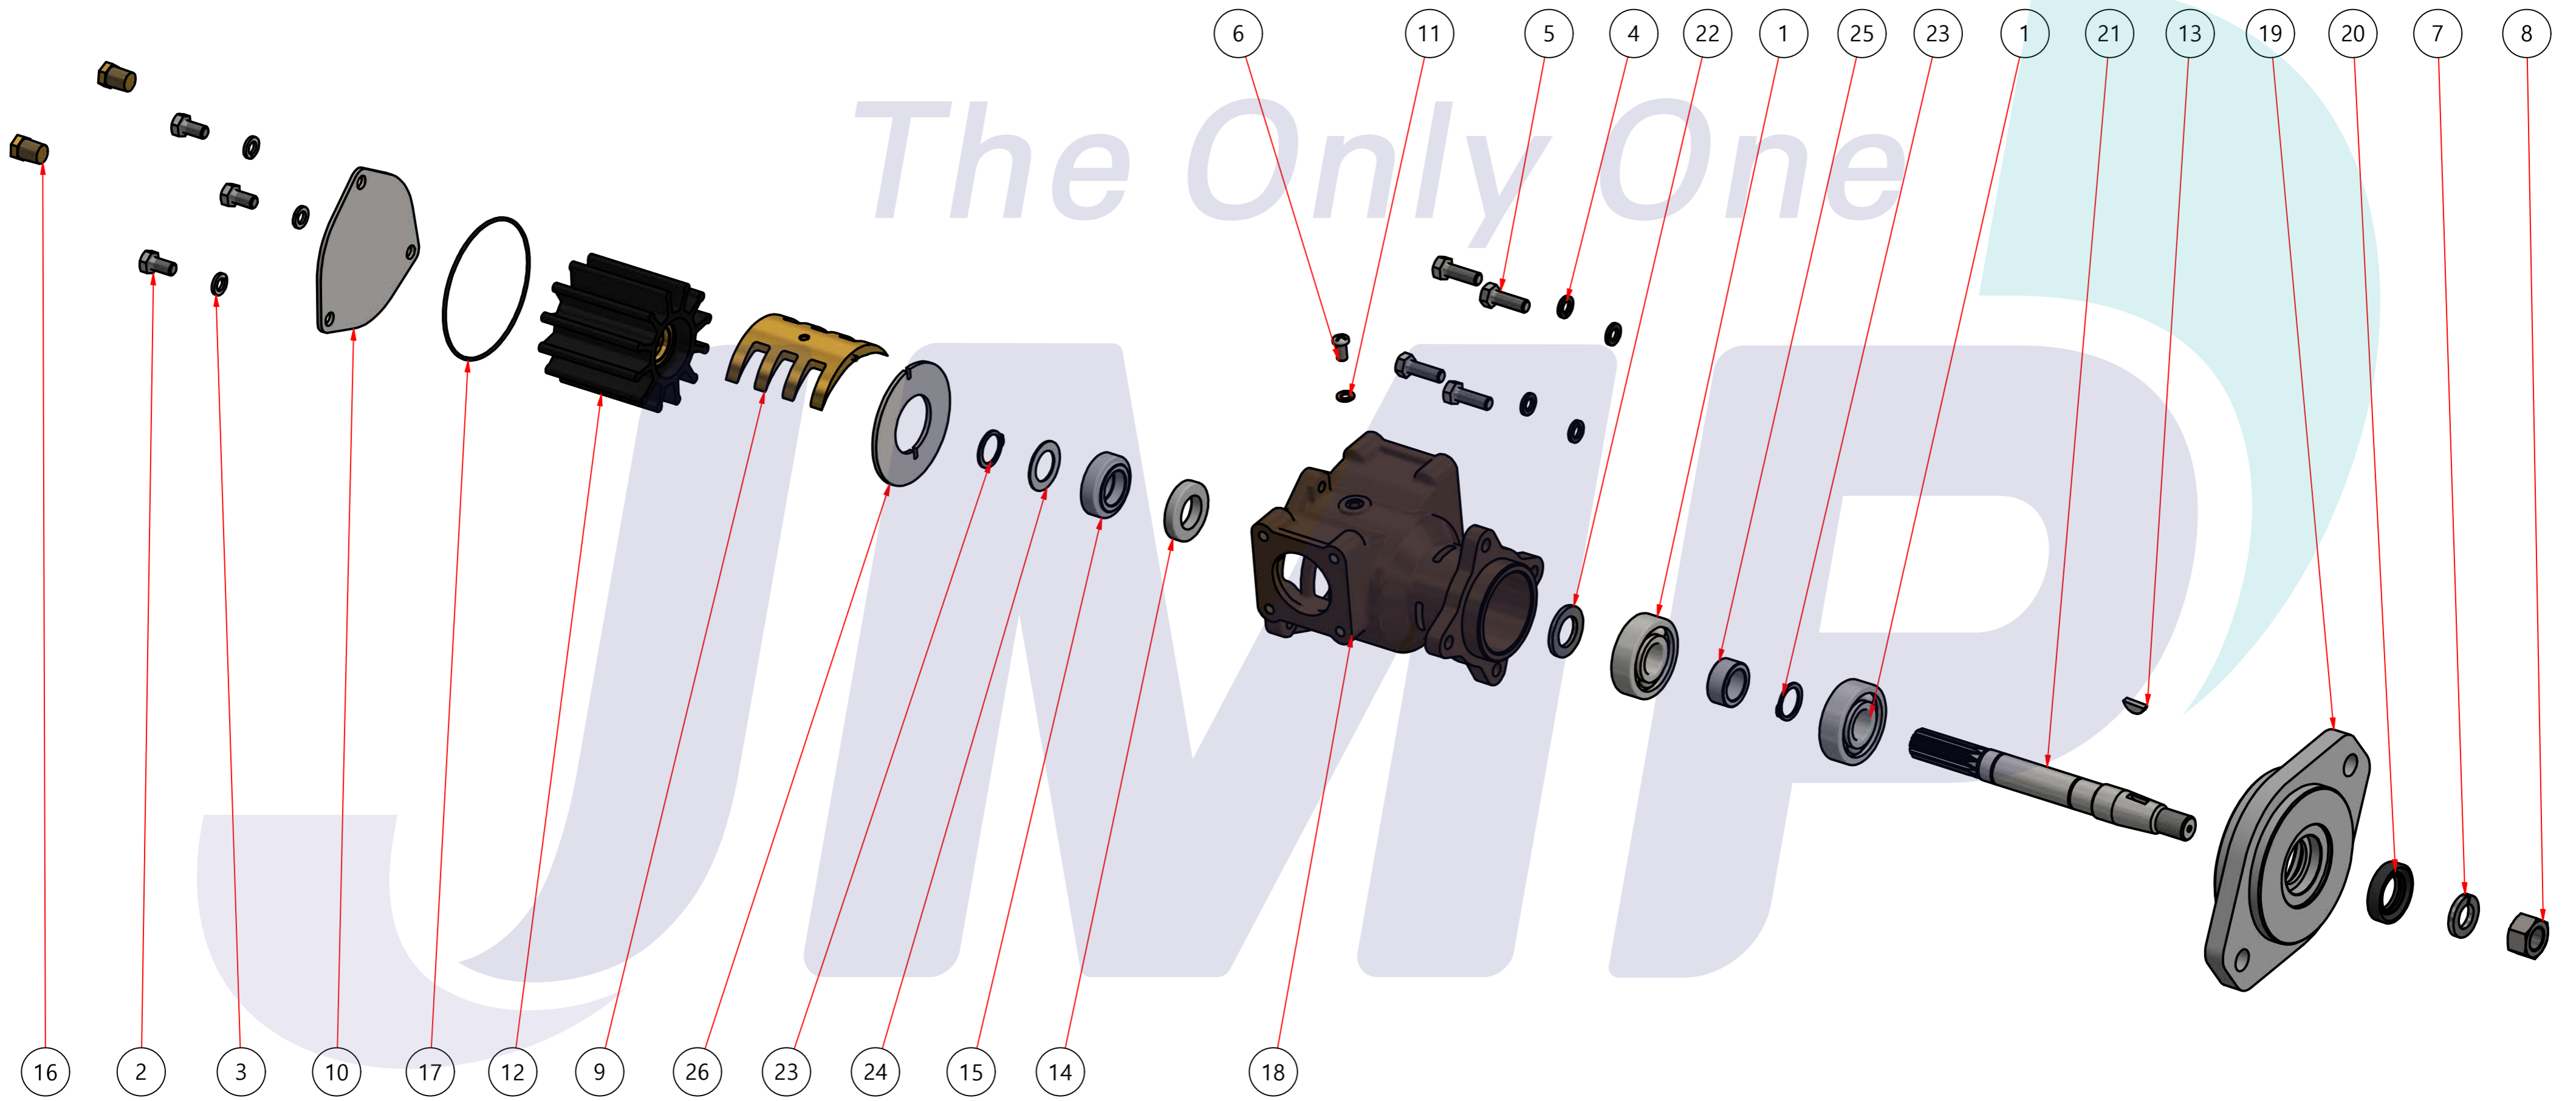

PART LIST					
No.	QTY	PART NUMBER	PART NAME	MAT	DESCRIPTION
1	1	PUA0160	PUMP ASSY		JPR-S7633

Drawing by	Checked by	Approved by - date	Model Name	Date	Scale
M.J.KANG	C.I. JEON		JPR-S7633	2017-07-31	1:1
			<b>PUMP ASSY</b>		
			PART NUMBER	Edition	Sheet
			PUA0160(0)	0	A2

부품 리스트					
항목	수량	부품번호	주제	재질	설명
1	1	PUA0160	PUMP ASSY		JPR-S7633

Drawing by	Checked by	Approved by - date	Model Name	Date	Scale
M.J.KANG	C.I, JEON		JPR-S7633	2017-08-22	1 : 1
			PUMP PART VIEW		
			PART NUMBER	Edition	Sheet
			PUA0160(0)	0	A2

PART No.	PUA0160
NAME	JPR-S7633

A: MAJOR KIT B: MINOR KIT C: CAM SET D: M-SEAL SET E: IMPELLER KIT

No.	QTY	PART NUMBER	PART NAME	A (JSK0133)	B (JSM0133)	C (CAMSET0031)	D (MCSSET0014)	E (JIKJMP035)
1	2	BER0039	BEARING	X				
2	3	BOL0006	HEX BOLT	X	X			
3	3	BOL0036	SPRING WASHER	X	X			
4	4	BOL0037	SPRING WASHER	X				
5	4	BOL0059	HEX BOLT	X				
6	1	BOL0099	SCREW	X	X	X		
7	1	BOL0103	SPRING WASHER	X				
8	1	BOL0193	HEX NUT	X				
9	1	CAM0031	CAM	X	X	X		
10	1	COV0036	COVER	X	X			
11	1	GAK0009	FIBER GASKET	X	X	X		
12	1	IMP0055	RUBBER IMPELLER	X	X			X
13	1	KEY0031	KEY	X				
14	1	MCS0033	CERAMIC	X	X		X	
15	1	MCS0034	CARBON	X	X		X	
16	2	NIP0016	PLUG					
17	1	ORG0030	O-RING	X	X			X
18	1	PBC0144	PUMP CASING					
19	1	PBC0248	PUMP ADAPTER					
20	1	RET0055	RETAINER	X				
21	1	SHA0145	SHAFT	X				
22	1	SLI0006	SLINGER	X				
23	1	SNP000301	SNAP-RING	X	X		X	
24	1	SPC0015	SPACER	X	X		X	
25	1	SPC0034	SPACER	X				
26	1	WER0019	WEAR PLATE	X	X			