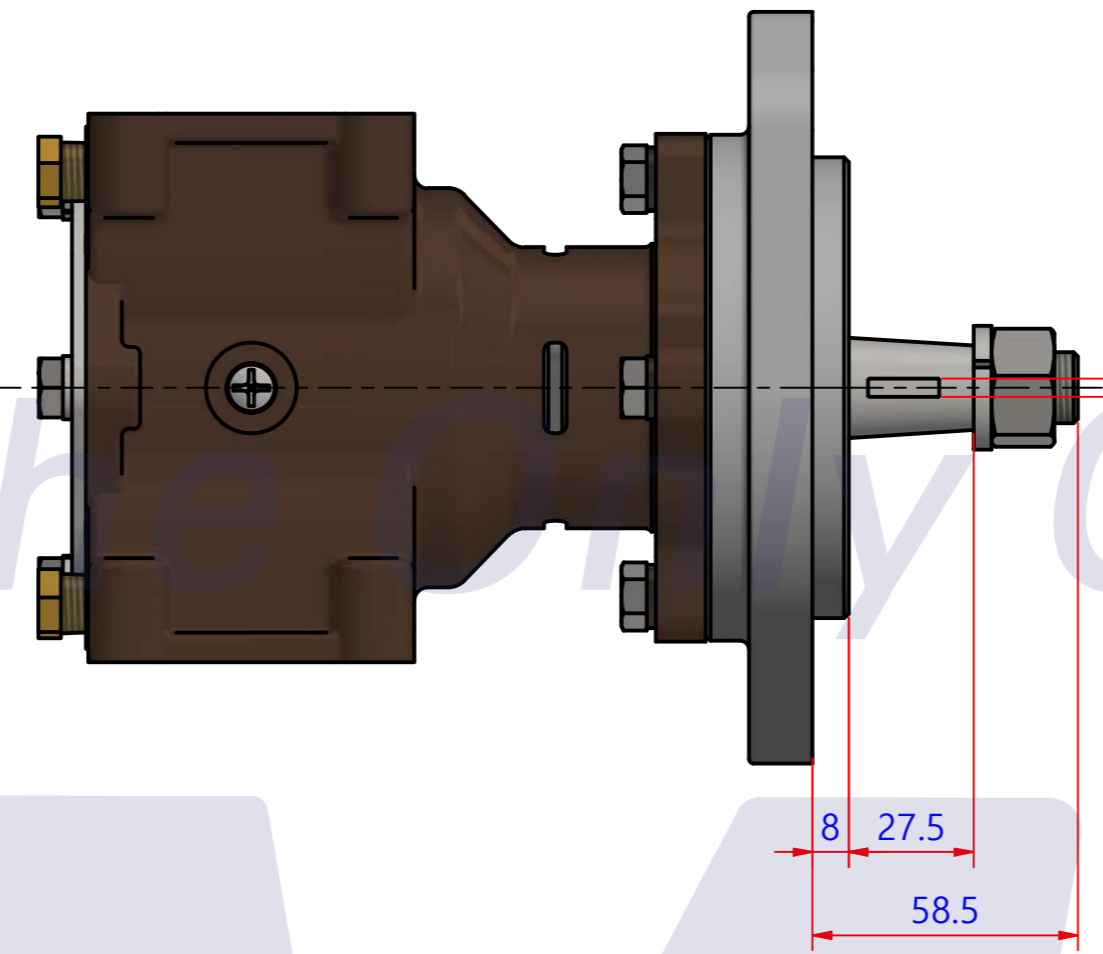

PART LIST					
No.	QTY	PART NUMBER	PART NAME	MAT	DESCRIPTION
1	1	PUA0160	PUMP ASSY		JPR-S7633

Drawing by	Checked by	Approved by - date	Model Name	Date	Scale
M.J.KANG	C.I. JEON		JPR-S7633	2017-07-31	1:1
			<b>PUMP ASSY</b>		
			PART NUMBER	Edition	Sheet
			PUA0160(0)	0	A2

부품 리스트					
항목	수량	부품번호	주제	재질	설명
1	1	PUA0160	PUMP ASSY		JPR-S7633

Drawing by	Checked by	Approved by - date	Model Name	Date	Scale
M.J.KANG	C.I, JEON		JPR-S7633	2017-08-22	1 : 1
			PUMP PART VIEW		
			PART NUMBER	Edition	Sheet
			PUA0160(0)	0	A2

PART No.	PUA0160
NAME	JPR-S7633

A: MAJOR KIT B: MINOR KIT C: CAM SET D: M-SEAL SET E: IMPELLER KIT

No.	QTY	PART NUMBER	PART NAME	A (JSK0133)	B (JSM0133)	C (CAMSET0031)	D (MCSSET0014)	E (JIKJMP035)
1	2	BER0039	BEARING	X				
2	3	BOL0006	HEX BOLT	X	X			
3	3	BOL0036	SPRING WASHER	X	X			
4	4	BOL0037	SPRING WASHER	X				
5	4	BOL0059	HEX BOLT	X				
6	1	BOL0099	SCREW	X	X	X		
7	1	BOL0103	SPRING WASHER	X				
8	1	BOL0193	HEX NUT	X				
9	1	CAM0031	CAM	X	X	X		
10	1	COV0036	COVER	X	X			
11	1	GAK0009	FIBER GASKET	X	X	X		
12	1	IMP0055	RUBBER IMPELLER	X	X			X
13	1	KEY0031	KEY	X				
14	1	MCS0033	CERAMIC	X	X		X	
15	1	MCS0034	CARBON	X	X		X	
16	2	NIP0016	PLUG					
17	1	ORG0030	O-RING	X	X			X
18	1	PBC0144	PUMP CASING					
19	1	PBC0248	PUMP ADAPTER					
20	1	RET0055	RETAINER	X				
21	1	SHA0145	SHAFT	X				
22	1	SLI0006	SLINGER	X				
23	1	SNP000301	SNAP-RING	X	X		X	
24	1	SPC0015	SPACER	X	X		X	
25	1	SPC0034	SPACER	X				
26	1	WER0019	WEAR PLATE	X	X			