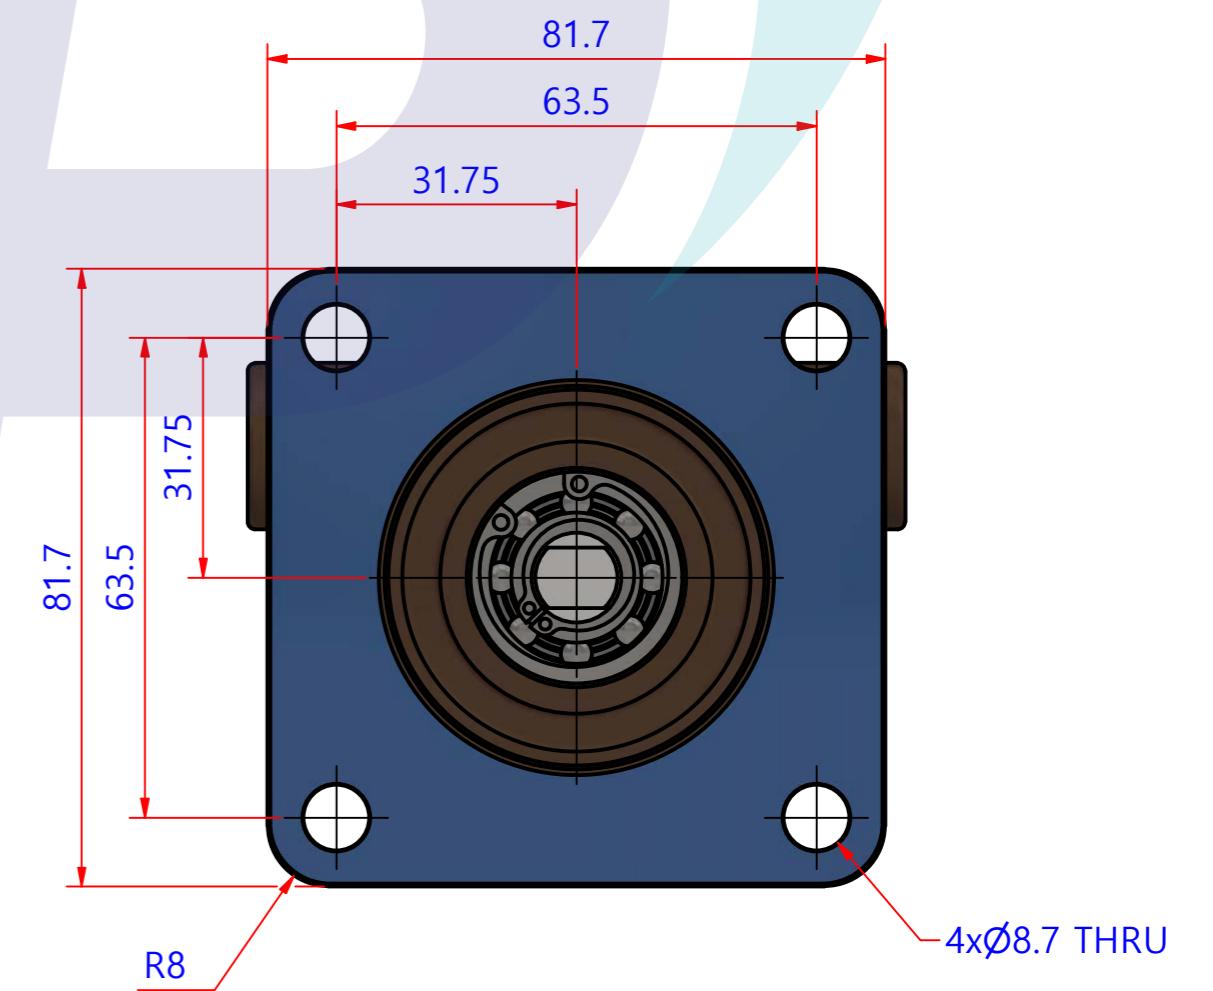

PART LIST					
No.	QTY	PART NUMBER	PART NAME	MAT	DESCRIPTION
1	1	PUA0104	PUMP ASSY		JPR-WB08IP

Drawing by 강 명진	Checked by Y.D, JEON	Approved by - date	Model Name JPR-WB08IP	Date 2014-04-29	Scale 1 : 1
			PUMP ASSY"		
			PART NUMBER PUA0104(0)	Edition 0	Sheet A2

부품 리스트					
항목	수량	부품번호	주제	재질	설명
1	1	PUA0104	PUMP ASSY		JPR-WB08IP

Drawing by	Checked by	Approved by - date	Model Name	Date	Scale
M.J.KANG	C.I. JEON		JPR-WB08IP	2018-01-29	1:1
			<b>PUMP PARTS VIEW</b>		
			PUA0104(0)	0	A2

품번	PUA0104
품명	JPR-WB08IP

A: MAJOR KIT B: MINOR KIT C: M-SEAL SET D: IMPELLER KIT

No.	QTY	PART NUMBER	PART NAME	A (JSK0089)	B (JSM0089)	C (MCSSET0020)	D (JIKJMP005)
1	2	BER0048	BEARING	X			
2	6	BOL0144	HEX BOLT	X	X		
3	1	COV0042	COVER	X	X		
4	1	GAK0069	GASKET				
5	1	IMP0030	RUBBER IMPELLER	X	X		X
6	1	MCS0038	CARBON	X	X	X	
7	1	MCS0040	CERAMIC	X	X	X	
8	1	ORG0052	O-RING	X	X		X
9	1	ORG0053	O-RING	X			
10	1	PBC0178	PUMP CASING				
11	1	RET0045	RETAINER	X			
12	1	SHA0099	SHAFT	X			
13	1	SNP0024	SNAP-RING	X			
14	2	SNP0026	SNAP-RING	X	X (1)		
15	1	WER0023	WEAR PLATE	X	X		