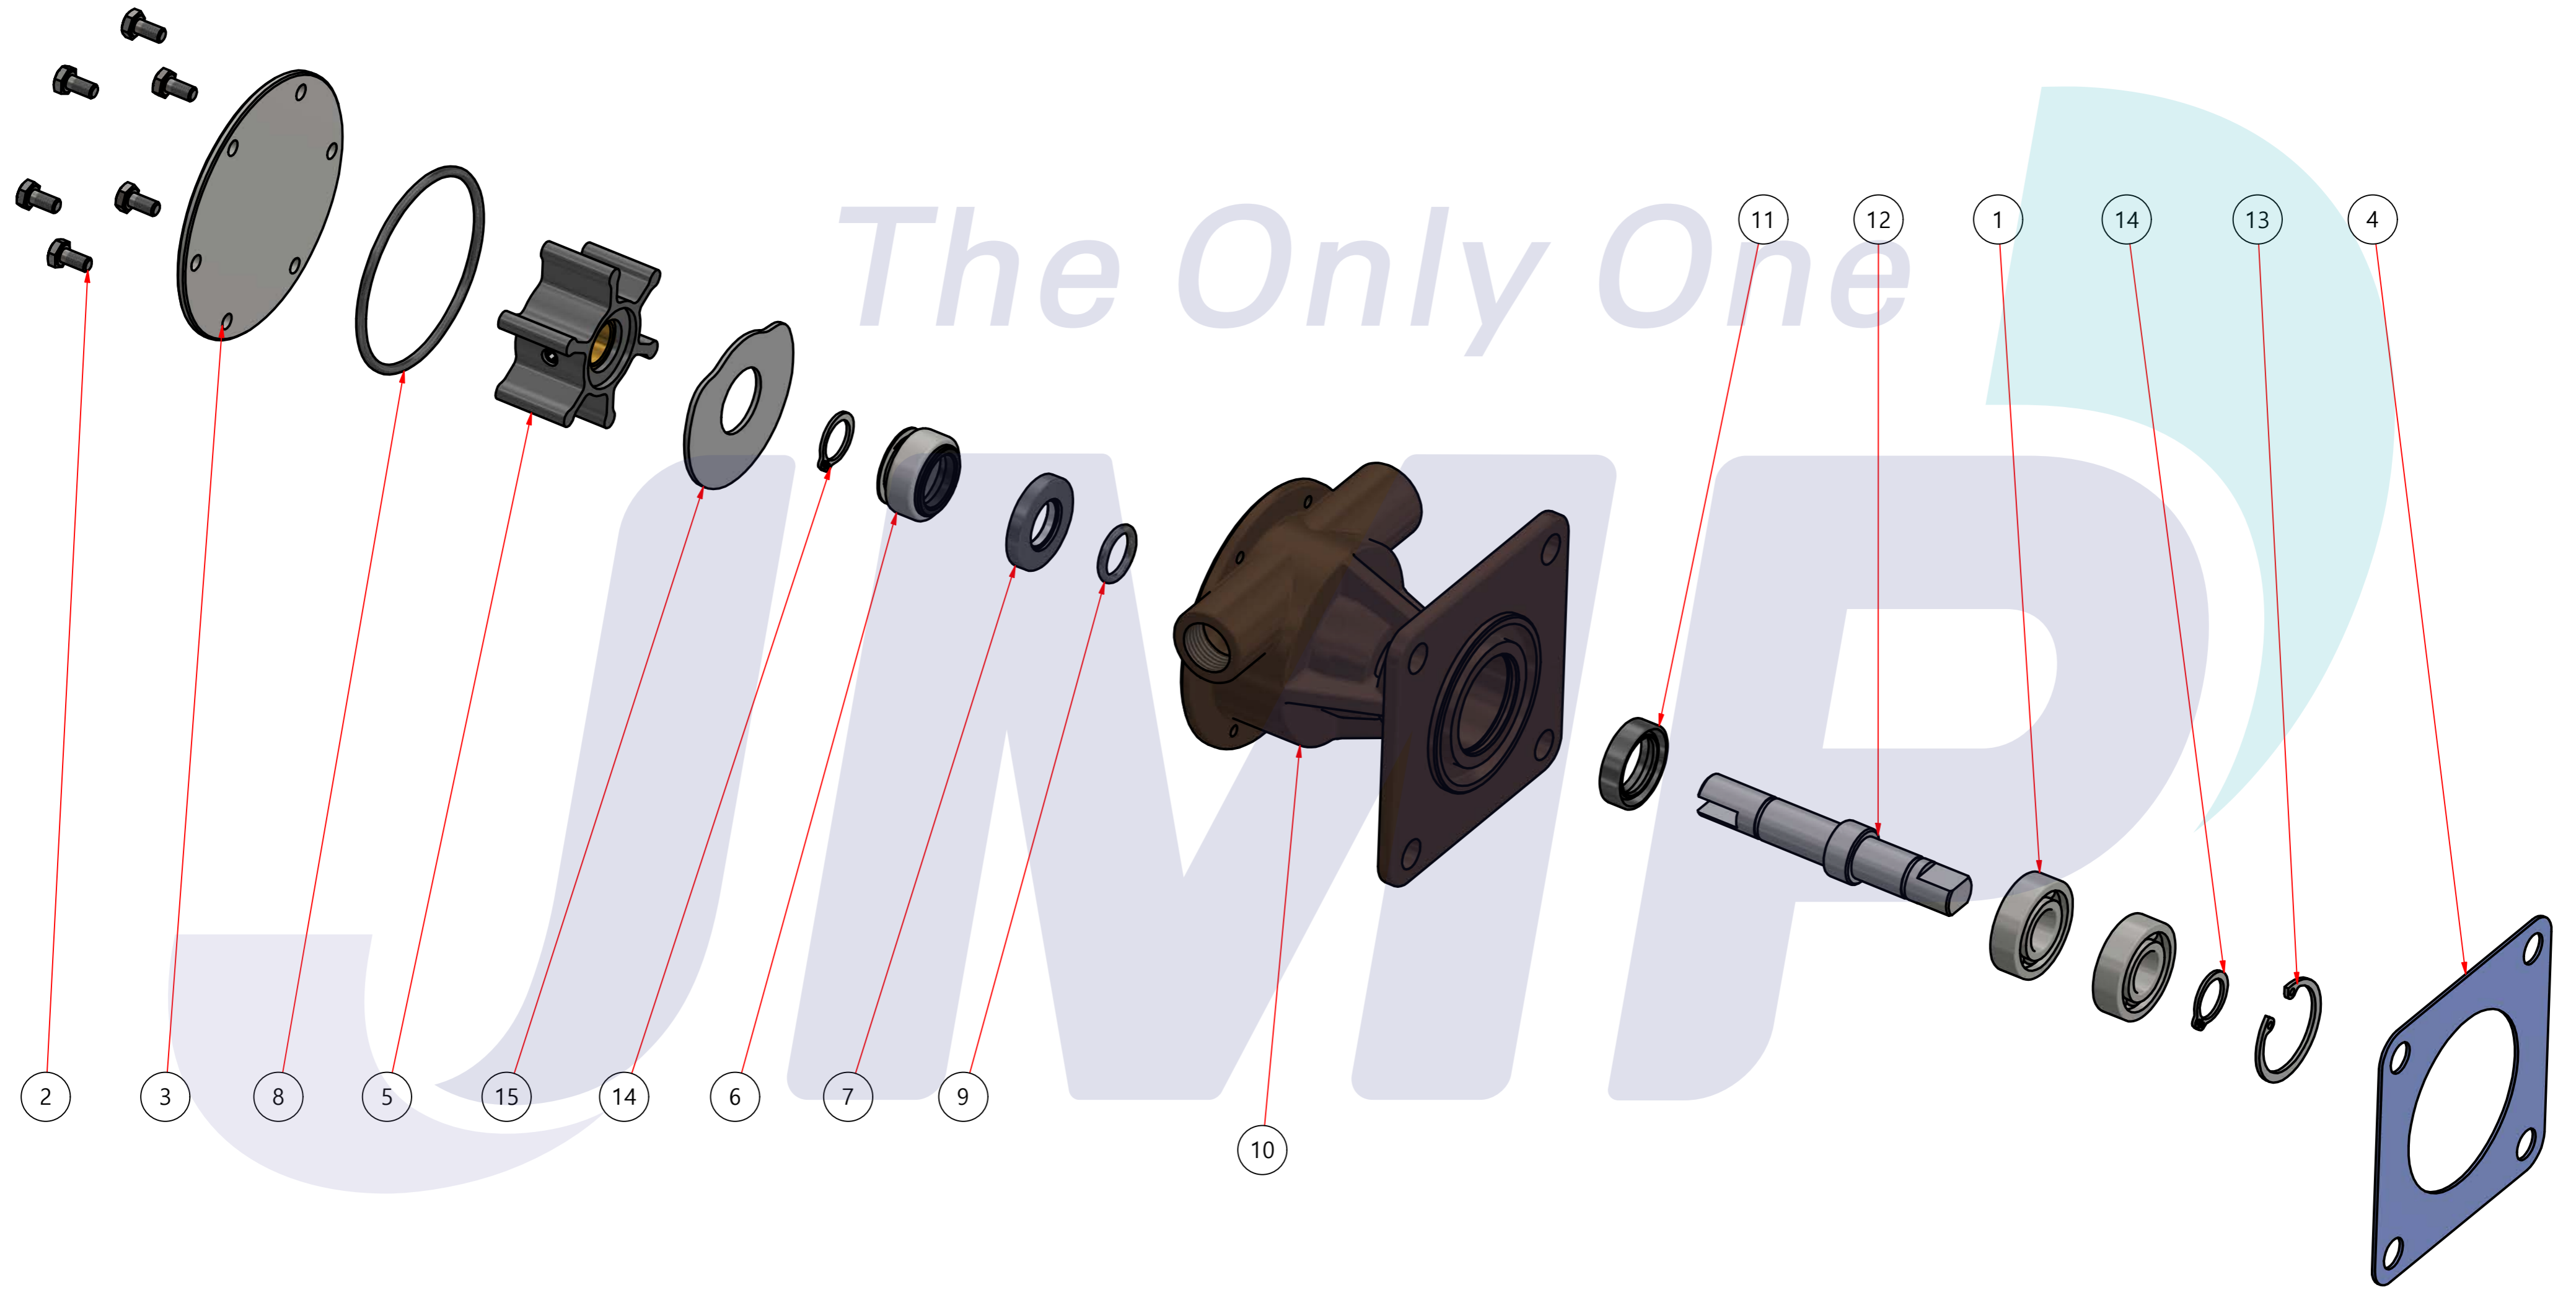

PART LIST					
No.	QTY	PART NUMBER	PART NAME	MAT	DESCRIPTION
1	1	PUA0104	PUMP ASSY		JPR-WB08IP

Drawing by 강 명진	Checked by Y.D, JEON	Approved by - date	Model Name JPR-WB08IP	Date 2014-04-29	Scale 1 : 1
			PUMP ASSY"		
			PART NUMBER PUA0104(0)	Edition 0	Sheet A2

부품 리스트					
항목	수량	부품번호	주제	재질	설명
1	1	PUA0104	PUMP ASSY		JPR-WB08IP

Drawing by	Checked by	Approved by - date	Model Name	Date	Scale
M.J.KANG	C.I. JEON		JPR-WB08IP	2018-01-29	1:1
			<b>PUMP PARTS VIEW</b>		
			PUA0104(0)	0	A2

품번	PUA0104
품명	JPR-WB08IP

A: MAJOR KIT B: MINOR KIT C: M-SEAL SET D: IMPELLER KIT

No.	QTY	PART NUMBER	PART NAME	A (JSK0089)	B (JSM0089)	C (MCSSET0020)	D (JIKJMP005)
1	2	BER0048	BEARING	X			
2	6	BOL0144	HEX BOLT	X	X		
3	1	COV0042	COVER	X	X		
4	1	GAK0069	GASKET				
5	1	IMP0030	RUBBER IMPELLER	X	X		X
6	1	MCS0038	CARBON	X	X	X	
7	1	MCS0040	CERAMIC	X	X	X	
8	1	ORG0052	O-RING	X	X		X
9	1	ORG0053	O-RING	X			
10	1	PBC0178	PUMP CASING				
11	1	RET0045	RETAINER	X			
12	1	SHA0099	SHAFT	X			
13	1	SNP0024	SNAP-RING	X			
14	2	SNP0026	SNAP-RING	X	X (1)		
15	1	WER0023	WEAR PLATE	X	X		