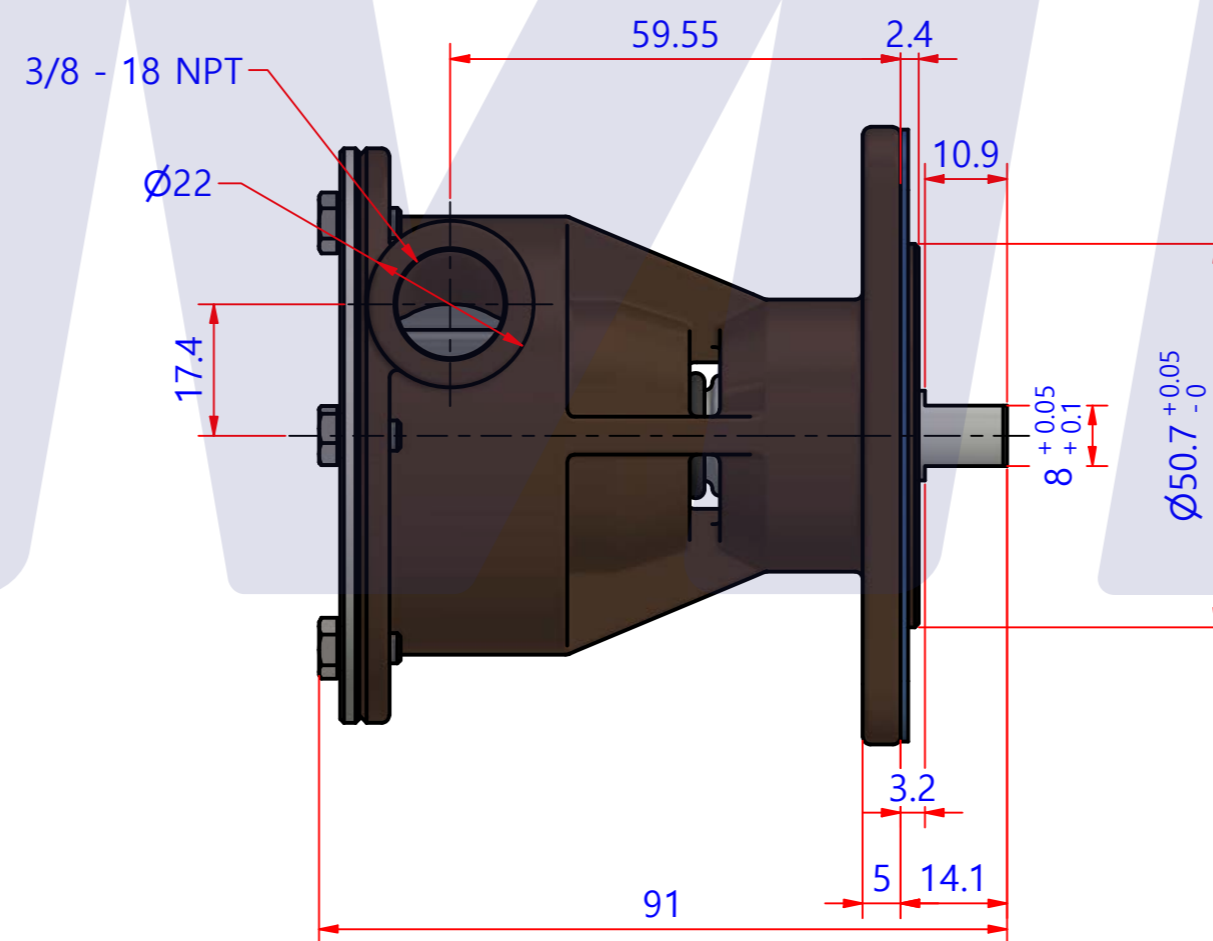

PART LIST					
No.	QTY	PART NUMBER	PART NAME	MAT	DESCRIPTION
1	1	PUA0104	PUMP ASSY		JPR-WB08IP

Drawing by 강 명진	Checked by Y.D, JEON	Approved by - date	Model Name JPR-WB08IP	Date 2014-04-29	Scale 1 : 1
			PUMP ASSY"		
			PART NUMBER PUA0104(0)	Edition 0	Sheet A2

부품 리스트					
항목	수량	부품번호	주제	재질	설명
1	1	PUA0104	PUMP ASSY		JPR-WB08IP

Drawing by	Checked by	Approved by - date	Model Name	Date	Scale
M.J.KANG	C.I. JEON		JPR-WB08IP	2018-01-29	1:1
			<b>PUMP PARTS VIEW</b>		
			PUA0104(0)	0	A2

품번	PUA0104
품명	JPR-WB08IP

A: MAJOR KIT B: MINOR KIT C: M-SEAL SET D: IMPELLER KIT

No.	QTY	PART NUMBER	PART NAME	A (JSK0089)	B (JSM0089)	C (MCSSET0020)	D (JIKJMP005)
1	2	BER0048	BEARING	X			
2	6	BOL0144	HEX BOLT	X	X		
3	1	COV0042	COVER	X	X		
4	1	GAK0069	GASKET				
5	1	IMP0030	RUBBER IMPELLER	X	X		X
6	1	MCS0038	CARBON	X	X	X	
7	1	MCS0040	CERAMIC	X	X	X	
8	1	ORG0052	O-RING	X	X		X
9	1	ORG0053	O-RING	X			
10	1	PBC0178	PUMP CASING				
11	1	RET0045	RETAINER	X			
12	1	SHA0099	SHAFT	X			
13	1	SNP0024	SNAP-RING	X			
14	2	SNP0026	SNAP-RING	X	X (1)		
15	1	WER0023	WEAR PLATE	X	X		