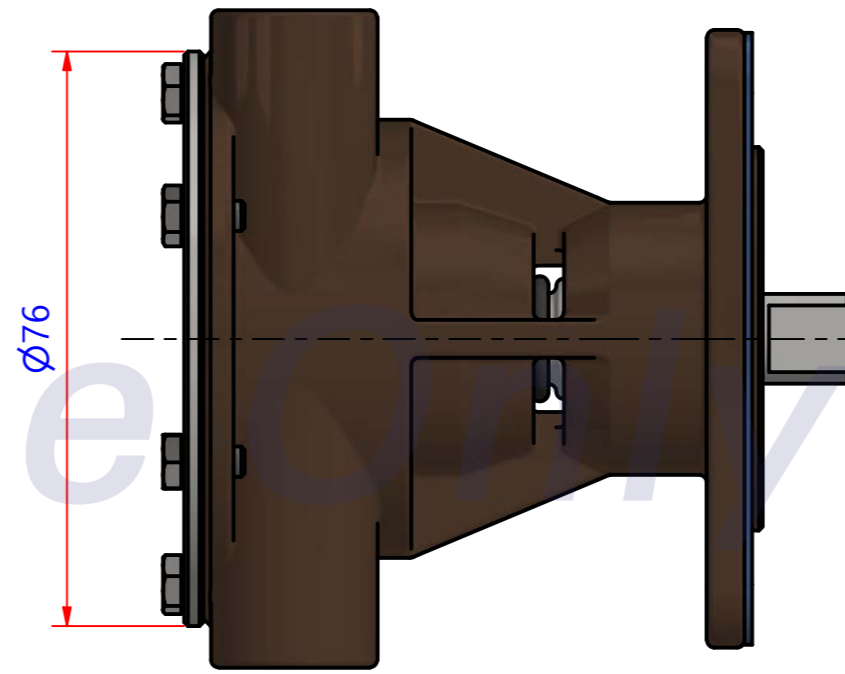

PART LIST					
No.	QTY	PART NUMBER	PART NAME	MAT	DESCRIPTION
1	1	PUA0104	PUMP ASSY		JPR-WB08IP

Drawing by 강 명진	Checked by Y.D, JEON	Approved by - date	Model Name JPR-WB08IP	Date 2014-04-29	Scale 1 : 1
			PUMP ASSY"		
			PART NUMBER PUA0104(0)	Edition 0	Sheet A2

부품 리스트					
항목	수량	부품번호	주제	재질	설명
1	1	PUA0104	PUMP ASSY		JPR-WB08IP

Drawing by	Checked by	Approved by - date	Model Name	Date	Scale
M.J.KANG	C.I. JEON		JPR-WB08IP	2018-01-29	1:1
			<b>PUMP PARTS VIEW</b>		
			PUA0104(0)	0	A2

품번	PUA0104
품명	JPR-WB08IP

A: MAJOR KIT B: MINOR KIT C: M-SEAL SET D: IMPELLER KIT

No.	QTY	PART NUMBER	PART NAME	A (JSK0089)	B (JSM0089)	C (MCSSET0020)	D (JIKJMP005)
1	2	BER0048	BEARING	X			
2	6	BOL0144	HEX BOLT	X	X		
3	1	COV0042	COVER	X	X		
4	1	GAK0069	GASKET				
5	1	IMP0030	RUBBER IMPELLER	X	X		X
6	1	MCS0038	CARBON	X	X	X	
7	1	MCS0040	CERAMIC	X	X	X	
8	1	ORG0052	O-RING	X	X		X
9	1	ORG0053	O-RING	X			
10	1	PBC0178	PUMP CASING				
11	1	RET0045	RETAINER	X			
12	1	SHA0099	SHAFT	X			
13	1	SNP0024	SNAP-RING	X			
14	2	SNP0026	SNAP-RING	X	X (1)		
15	1	WER0023	WEAR PLATE	X	X		