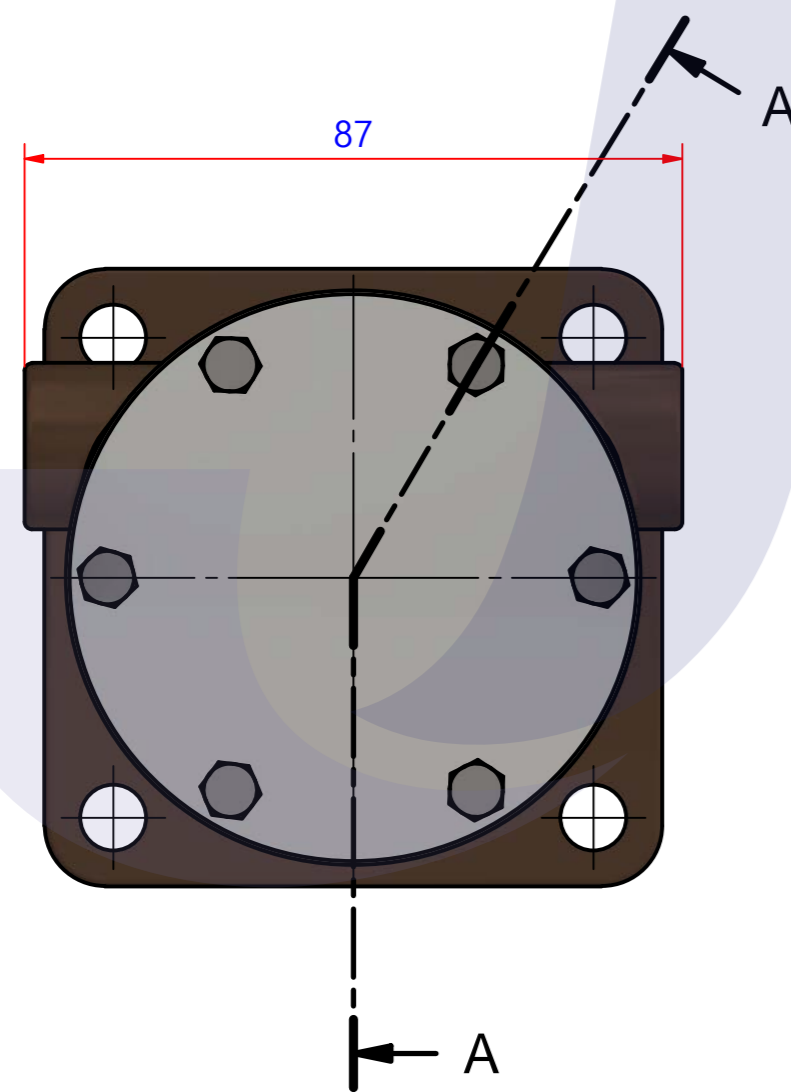

PART LIST					
No.	QTY	PART NUMBER	PART NAME	MAT	DESCRIPTION
1	1	PUA0104	PUMP ASSY		JPR-WB08IP

Drawing by 강 명진	Checked by Y.D, JEON	Approved by - date	Model Name JPR-WB08IP	Date 2014-04-29	Scale 1 : 1
			PUMP ASSY"		
			PART NUMBER PUA0104(0)	Edition 0	Sheet A2

부품 리스트					
항목	수량	부품번호	주제	재질	설명
1	1	PUA0104	PUMP ASSY		JPR-WB08IP

Drawing by	Checked by	Approved by - date	Model Name	Date	Scale
M.J.KANG	C.I. JEON		JPR-WB08IP	2018-01-29	1:1
			<b>PUMP PARTS VIEW</b>		
			PUA0104(0)	0	A2

품번	PUA0104
품명	JPR-WB08IP

A: MAJOR KIT B: MINOR KIT C: M-SEAL SET D: IMPELLER KIT

No.	QTY	PART NUMBER	PART NAME	A (JSK0089)	B (JSM0089)	C (MCSSET0020)	D (JIKJMP005)
1	2	BER0048	BEARING	X			
2	6	BOL0144	HEX BOLT	X	X		
3	1	COV0042	COVER	X	X		
4	1	GAK0069	GASKET				
5	1	IMP0030	RUBBER IMPELLER	X	X		X
6	1	MCS0038	CARBON	X	X	X	
7	1	MCS0040	CERAMIC	X	X	X	
8	1	ORG0052	O-RING	X	X		X
9	1	ORG0053	O-RING	X			
10	1	PBC0178	PUMP CASING				
11	1	RET0045	RETAINER	X			
12	1	SHA0099	SHAFT	X			
13	1	SNP0024	SNAP-RING	X			
14	2	SNP0026	SNAP-RING	X	X (1)		
15	1	WER0023	WEAR PLATE	X	X		