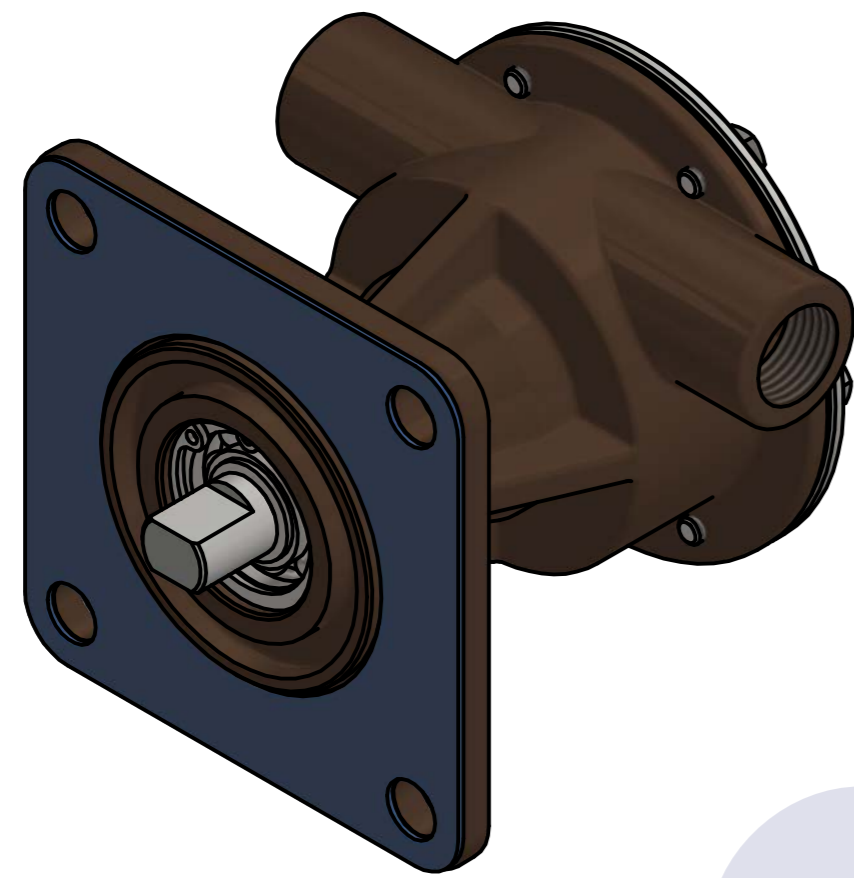

PART LIST					
No.	QTY	PART NUMBER	PART NAME	MAT	DESCRIPTION
1	1	PUA0104	PUMP ASSY		JPR-WB08IP

Drawing by 강 명진	Checked by Y.D, JEON	Approved by - date	Model Name JPR-WB08IP	Date 2014-04-29	Scale 1 : 1
			PUMP ASSY"		
			PART NUMBER PUA0104(0)	Edition 0	Sheet A2

부품 리스트					
항목	수량	부품번호	주제	재질	설명
1	1	PUA0104	PUMP ASSY		JPR-WB08IP

Drawing by	Checked by	Approved by - date	Model Name	Date	Scale
M.J.KANG	C.I. JEON		JPR-WB08IP	2018-01-29	1:1
			<b>PUMP PARTS VIEW</b>		
			PUA0104(0)	0	A2

품번	PUA0104
품명	JPR-WB08IP

A: MAJOR KIT B: MINOR KIT C: M-SEAL SET D: IMPELLER KIT

No.	QTY	PART NUMBER	PART NAME	A (JSK0089)	B (JSM0089)	C (MCSSET0020)	D (JIKJMP005)
1	2	BER0048	BEARING	X			
2	6	BOL0144	HEX BOLT	X	X		
3	1	COV0042	COVER	X	X		
4	1	GAK0069	GASKET				
5	1	IMP0030	RUBBER IMPELLER	X	X		X
6	1	MCS0038	CARBON	X	X	X	
7	1	MCS0040	CERAMIC	X	X	X	
8	1	ORG0052	O-RING	X	X		X
9	1	ORG0053	O-RING	X			
10	1	PBC0178	PUMP CASING				
11	1	RET0045	RETAINER	X			
12	1	SHA0099	SHAFT	X			
13	1	SNP0024	SNAP-RING	X			
14	2	SNP0026	SNAP-RING	X	X (1)		
15	1	WER0023	WEAR PLATE	X	X		