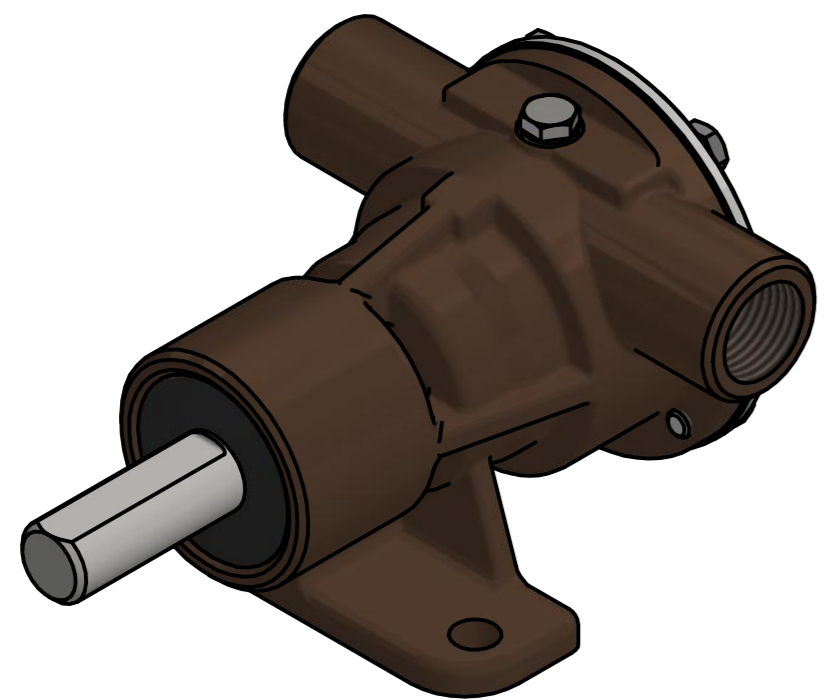

부품 리스트					
항목	수량	부품번호	주제	재질	설명
1	1	PUA020701	PUMP ASSY		JPR-WB10IP

Drawing by	Checked by	Approved by - date	Model Name	Date	Scale
	C.I, JEON		JPR-WB10IP	2020-06-19	1:1
			PUMP ASSY		
			PART NUMBER	Edition	Sheet
			PUA020701(0)	0	A2

부품 리스트					
항목	수량	부품번호	주제	재질	설명
1	1	PUA020701	PUMP ASSY		JPR-WB10IP

Drawing by	Checked by	Approved by - date	Model Name	Date	Scale
M.J.KANG	C.I, JEON		JPR-WB10IP	2019-12-13	1 : 1
			PUMP ASSY		
			PART NUMBER	Edition	Sheet
			PUA020701(0)	0	A2

품 번	PUA020701
품 명	JPR-WB10IP

A: MAJOR KIT B: MINOR KIT C: CAM SET D: M-SEAL SET E: IMPELLER KIT

No.	QTY	PART NUMBER	PART NAME	A (JSK0165)	B (JSM0165)	C (CAMSET0051)	D (MCSSET0020)	E (JIKJMP002)
1	2	BER0056	BEARING	X				
2	5	BOL0144	HEX SCREW	X	X	X (1)		
3	1	BOL0162	WASHER	X	X	X		
4	1	CAM0048	CAM	X	X	X		
5	1	COV0069	COVER	X	X			
6	1	COV0070	BER COVER	X				
7	1	IMP0001	RUBBER IMPELLER	X	X			X
8	1	MCS0038	CARBON	X	X		X	
9	1	MCS0040	CERAMICS	X	X		X	
10	1	ORG0026	O-RING	X	X			X
11	1	ORG0053	O-RING	X				
12	1	PBC030201	PUMP CASING					
13	1	PIN0001	PIN	X				
14	1	SHA0185	SHAFT	X				
15	1	SNP0024	SNAP-RING	X				
16	1	SNP0026	SNAP-RING	X	X			
17	1	WER0038	WEAR PLATE	X	X			