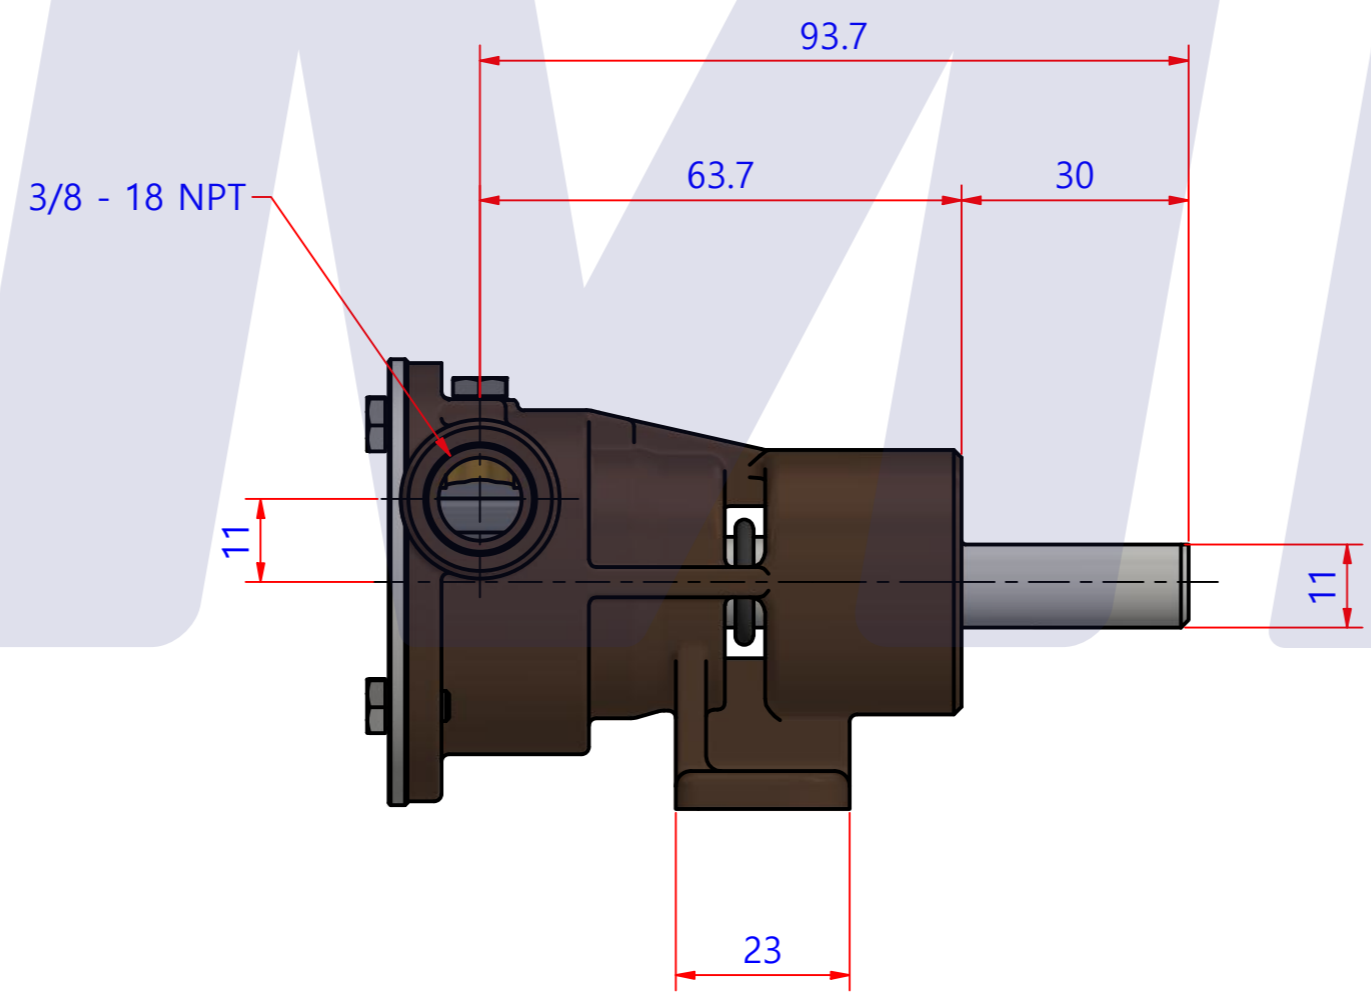

부품 리스트					
항목	수량	부품번호	주제	재질	설명
1	1	PUA020701	PUMP ASSY		JPR-WB10IP

Drawing by	Checked by	Approved by - date	Model Name	Date	Scale
	C.I, JEON		JPR-WB10IP	2020-06-19	1:1
			PUMP ASSY		
			PART NUMBER	Edition	Sheet
			PUA020701(0)	0	A2

부품 리스트					
항목	수량	부품번호	주제	재질	설명
1	1	PUA020701	PUMP ASSY		JPR-WB10IP

Drawing by	Checked by	Approved by - date	Model Name	Date	Scale
M.J.KANG	C.I, JEON		JPR-WB10IP	2019-12-13	1 : 1
			PUMP ASSY		
			PART NUMBER	Edition	Sheet
			PUA020701(0)	0	A2

품 번	PUA020701
품 명	JPR-WB10IP

A: MAJOR KIT B: MINOR KIT C: CAM SET D: M-SEAL SET E: IMPELLER KIT

No.	QTY	PART NUMBER	PART NAME	A (JSK0165)	B (JSM0165)	C (CAMSET0051)	D (MCSSET0020)	E (JIKJMP002)
1	2	BER0056	BEARING	X				
2	5	BOL0144	HEX SCREW	X	X	X (1)		
3	1	BOL0162	WASHER	X	X	X		
4	1	CAM0048	CAM	X	X	X		
5	1	COV0069	COVER	X	X			
6	1	COV0070	BER COVER	X				
7	1	IMP0001	RUBBER IMPELLER	X	X			X
8	1	MCS0038	CARBON	X	X		X	
9	1	MCS0040	CERAMICS	X	X		X	
10	1	ORG0026	O-RING	X	X			X
11	1	ORG0053	O-RING	X				
12	1	PBC030201	PUMP CASING					
13	1	PIN0001	PIN	X				
14	1	SHA0185	SHAFT	X				
15	1	SNP0024	SNAP-RING	X				
16	1	SNP0026	SNAP-RING	X	X			
17	1	WER0038	WEAR PLATE	X	X			