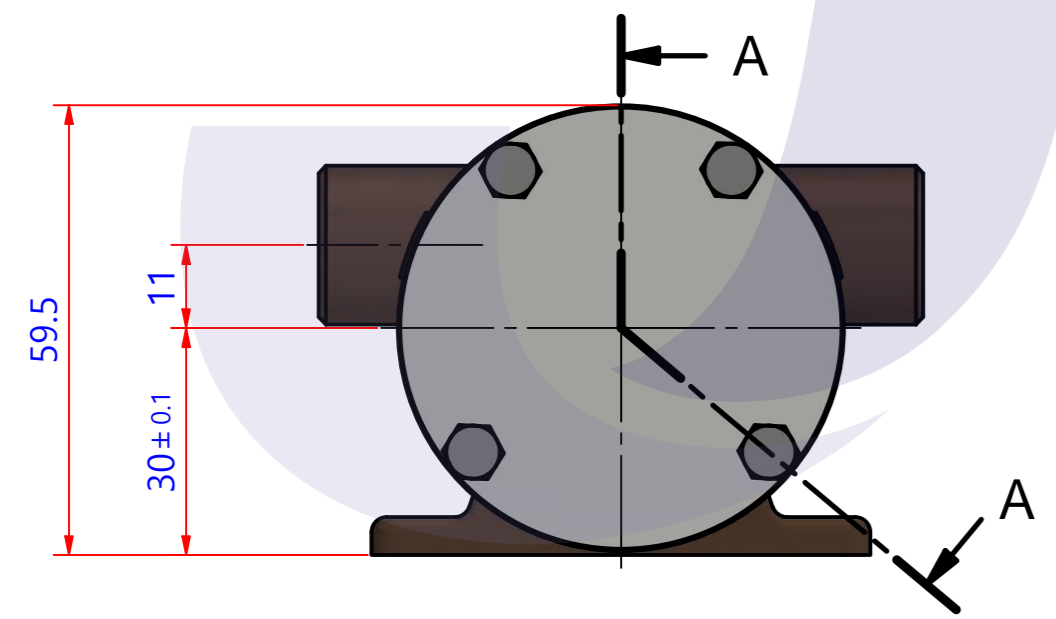

부품 리스트					
항목	수량	부품번호	주제	재질	설명
1	1	PUA020701	PUMP ASSY		JPR-WB10IP

Drawing by	Checked by	Approved by - date	Model Name	Date	Scale
	C.I, JEON		JPR-WB10IP	2020-06-19	1:1
			PUMP ASSY		
			PART NUMBER	Edition	Sheet
			PUA020701(0)	0	A2

부품 리스트					
항목	수량	부품번호	주제	재질	설명
1	1	PUA020701	PUMP ASSY		JPR-WB10IP

Drawing by	Checked by	Approved by - date	Model Name	Date	Scale
M.J.KANG	C.I, JEON		JPR-WB10IP	2019-12-13	1 : 1
			PUMP ASSY		
			PART NUMBER	Edition	Sheet
			PUA020701(0)	0	A2

품 번	PUA020701
품 명	JPR-WB10IP

A: MAJOR KIT B: MINOR KIT C: CAM SET D: M-SEAL SET E: IMPELLER KIT

No.	QTY	PART NUMBER	PART NAME	A (JSK0165)	B (JSM0165)	C (CAMSET0051)	D (MCSSET0020)	E (JIKJMP002)
1	2	BER0056	BEARING	X				
2	5	BOL0144	HEX SCREW	X	X	X (1)		
3	1	BOL0162	WASHER	X	X	X		
4	1	CAM0048	CAM	X	X	X		
5	1	COV0069	COVER	X	X			
6	1	COV0070	BER COVER	X				
7	1	IMP0001	RUBBER IMPELLER	X	X			X
8	1	MCS0038	CARBON	X	X		X	
9	1	MCS0040	CERAMICS	X	X		X	
10	1	ORG0026	O-RING	X	X			X
11	1	ORG0053	O-RING	X				
12	1	PBC030201	PUMP CASING					
13	1	PIN0001	PIN	X				
14	1	SHA0185	SHAFT	X				
15	1	SNP0024	SNAP-RING	X				
16	1	SNP0026	SNAP-RING	X	X			
17	1	WER0038	WEAR PLATE	X	X			