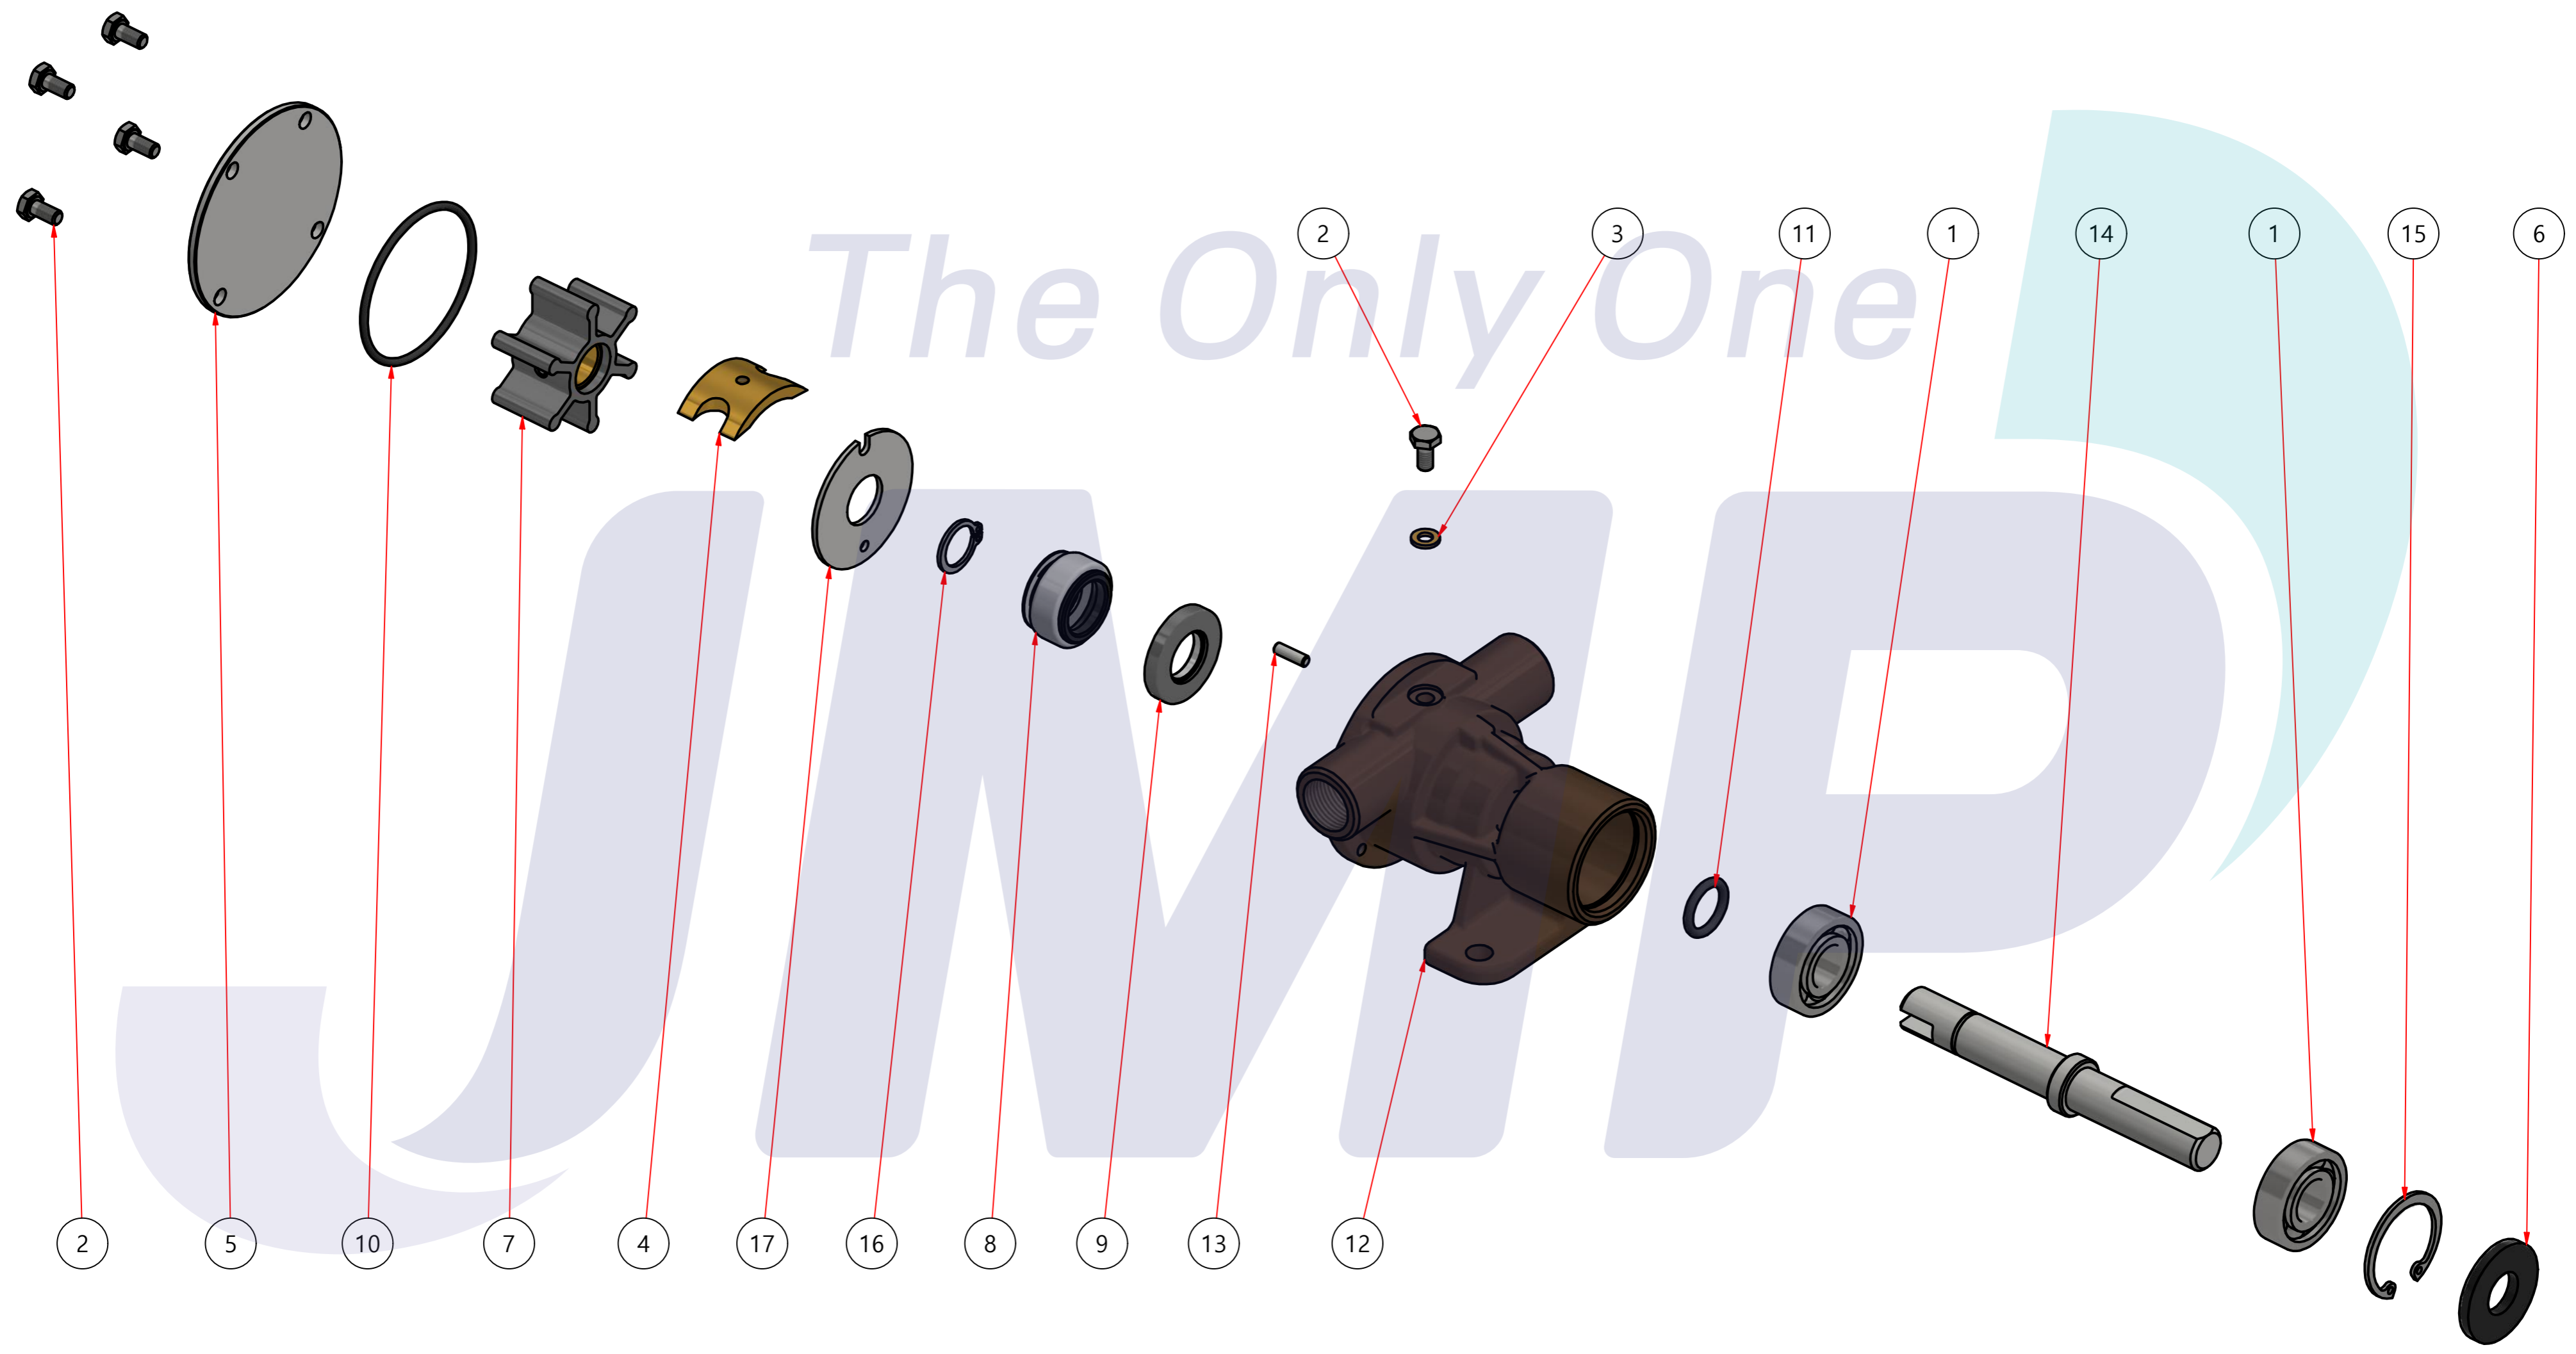

부품 리스트					
항목	수량	부품번호	주제	재질	설명
1	1	PUA020701	PUMP ASSY		JPR-WB10IP

Drawing by	Checked by	Approved by - date	Model Name	Date	Scale
	C.I, JEON		JPR-WB10IP	2020-06-19	1:1
			PUMP ASSY		
			PART NUMBER	Edition	Sheet
			PUA020701(0)	0	A2

부품 리스트					
항목	수량	부품번호	주제	재질	설명
1	1	PUA020701	PUMP ASSY		JPR-WB10IP

Drawing by	Checked by	Approved by - date	Model Name	Date	Scale
M.J.KANG	C.I, JEON		JPR-WB10IP	2019-12-13	1 : 1
			PUMP ASSY		
			PART NUMBER	Edition	Sheet
			PUA020701(0)	0	A2

품 번	PUA020701
품 명	JPR-WB10IP

A: MAJOR KIT B: MINOR KIT C: CAM SET D: M-SEAL SET E: IMPELLER KIT

No.	QTY	PART NUMBER	PART NAME	A (JSK0165)	B (JSM0165)	C (CAMSET0051)	D (MCSSET0020)	E (JIKJMP002)
1	2	BER0056	BEARING	X				
2	5	BOL0144	HEX SCREW	X	X	X (1)		
3	1	BOL0162	WASHER	X	X	X		
4	1	CAM0048	CAM	X	X	X		
5	1	COV0069	COVER	X	X			
6	1	COV0070	BER COVER	X				
7	1	IMP0001	RUBBER IMPELLER	X	X			X
8	1	MCS0038	CARBON	X	X		X	
9	1	MCS0040	CERAMICS	X	X		X	
10	1	ORG0026	O-RING	X	X			X
11	1	ORG0053	O-RING	X				
12	1	PBC030201	PUMP CASING					
13	1	PIN0001	PIN	X				
14	1	SHA0185	SHAFT	X				
15	1	SNP0024	SNAP-RING	X				
16	1	SNP0026	SNAP-RING	X	X			
17	1	WER0038	WEAR PLATE	X	X			