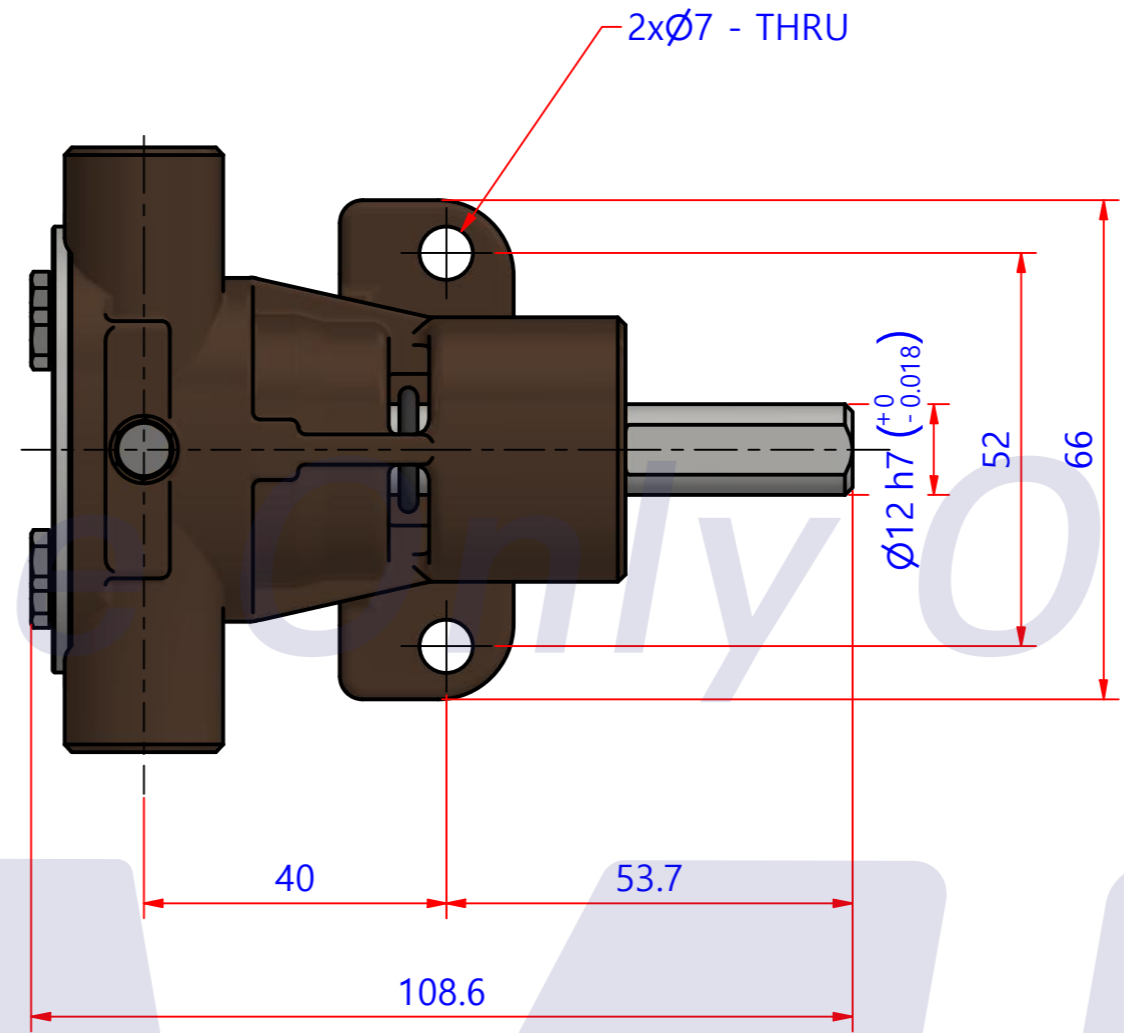

부품 리스트					
항목	수량	부품번호	주제	재질	설명
1	1	PUA020701	PUMP ASSY		JPR-WB10IP

Drawing by	Checked by	Approved by - date	Model Name	Date	Scale
	C.I, JEON		JPR-WB10IP	2020-06-19	1:1
			PUMP ASSY		
			PART NUMBER	Edition	Sheet
			PUA020701(0)	0	A2

부품 리스트					
항목	수량	부품번호	주제	재질	설명
1	1	PUA020701	PUMP ASSY		JPR-WB10IP

Drawing by	Checked by	Approved by - date	Model Name	Date	Scale
M.J.KANG	C.I, JEON		JPR-WB10IP	2019-12-13	1 : 1
			PUMP ASSY		
			PART NUMBER	Edition	Sheet
			PUA020701(0)	0	A2

품 번	PUA020701
품 명	JPR-WB10IP

A: MAJOR KIT B: MINOR KIT C: CAM SET D: M-SEAL SET E: IMPELLER KIT

No.	QTY	PART NUMBER	PART NAME	A (JSK0165)	B (JSM0165)	C (CAMSET0051)	D (MCSSET0020)	E (JIKJMP002)
1	2	BER0056	BEARING	X				
2	5	BOL0144	HEX SCREW	X	X	X (1)		
3	1	BOL0162	WASHER	X	X	X		
4	1	CAM0048	CAM	X	X	X		
5	1	COV0069	COVER	X	X			
6	1	COV0070	BER COVER	X				
7	1	IMP0001	RUBBER IMPELLER	X	X			X
8	1	MCS0038	CARBON	X	X		X	
9	1	MCS0040	CERAMICS	X	X		X	
10	1	ORG0026	O-RING	X	X			X
11	1	ORG0053	O-RING	X				
12	1	PBC030201	PUMP CASING					
13	1	PIN0001	PIN	X				
14	1	SHA0185	SHAFT	X				
15	1	SNP0024	SNAP-RING	X				
16	1	SNP0026	SNAP-RING	X	X			
17	1	WER0038	WEAR PLATE	X	X			