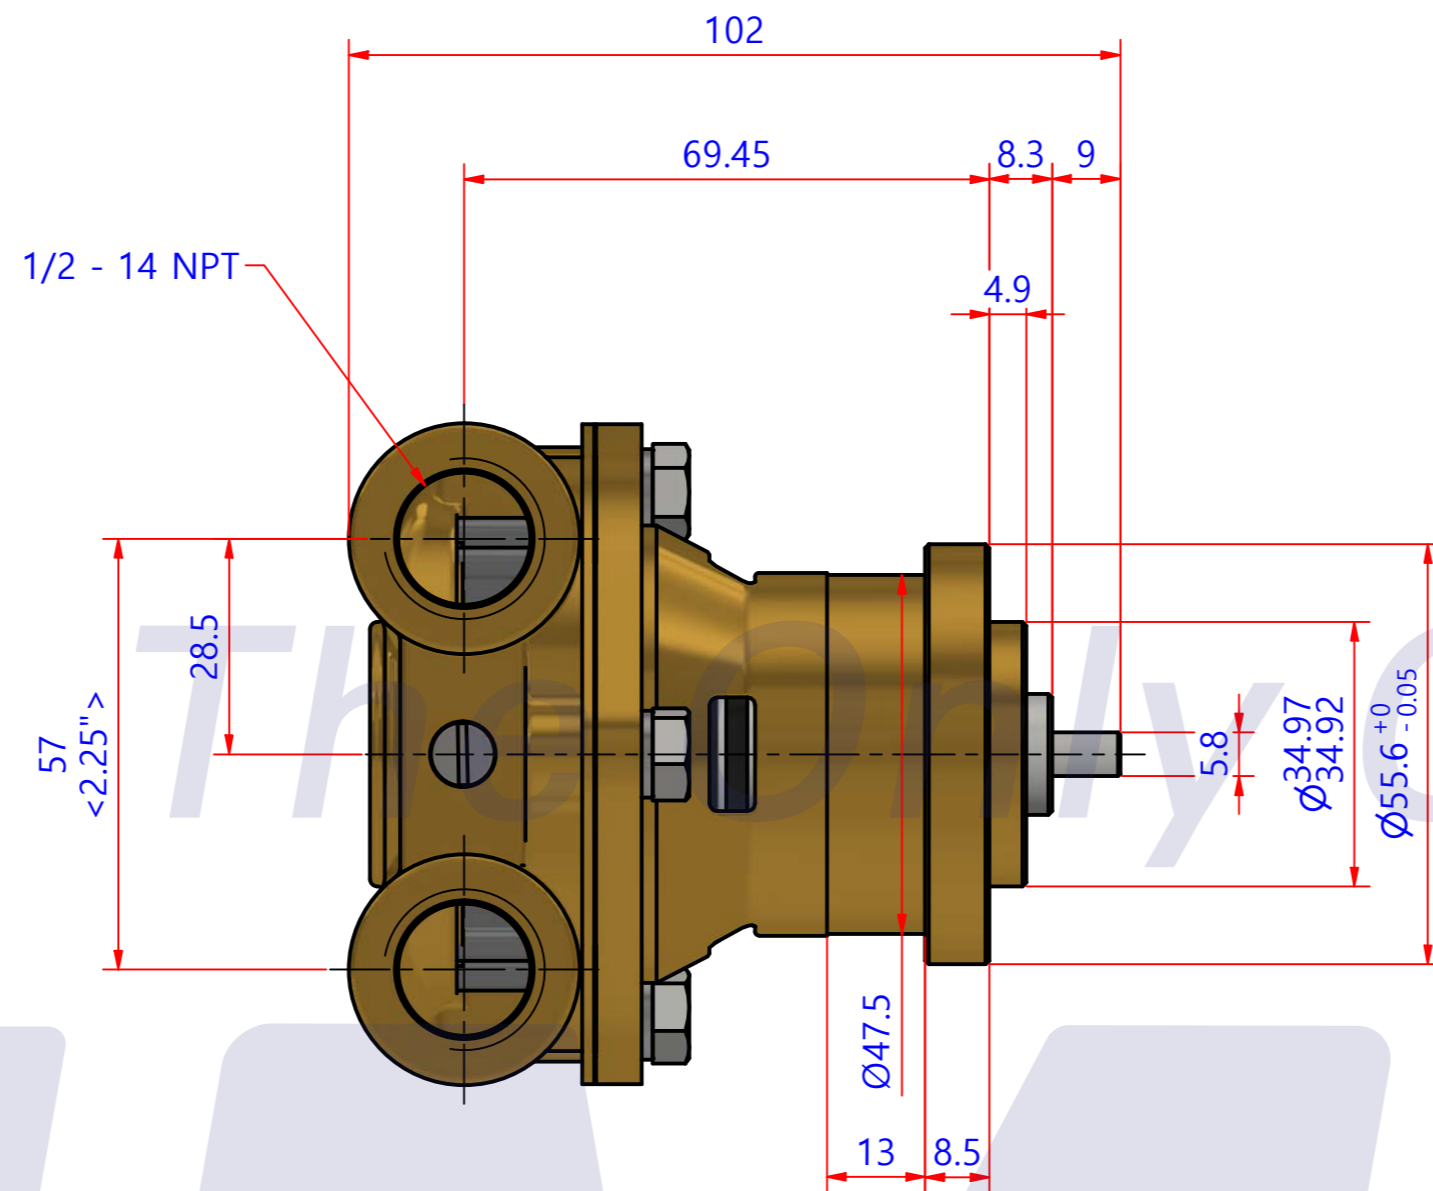

부품 리스트					
항목	수량	부품번호	주제	재질	설명
1	1	PUA0225	PUMP ASSY		JPR-WB7108

Drawing by	Checked by	Approved by - date	Model Name	Date	Scale
강 명진	C.I, JEON		JPR-WB7108	2020-06-29	1 : 1
			PUMP ASSY		
			PART NUMBER	Edition	Sheet
			PUA0225(0)	0	A2

부품 리스트					
항목	수량	부품번호	주제	재질	설명
1	1	PUA0225	PUMP ASSY		JPR-WB7108

Drawing by 강 명진	Checked by C.I, JEON	Approved by - date	Model Name JPR-ON7108	Date 2020-07-17	Scale 1 : 1
			PUMP PARTS VIEW		
			PART NUMBER PUA0225(0)	Edition 0	Sheet A2

품 번	PUA0225
품 명	JPR-WB7108

A: MAJOR KIT B: MINOR KIT C: CAM SET D: M-SEAL SET E: IMPELLER KIT

No.	QTY	PART NUMBER	PART NAME	A (JSK0182)	B (JSM0182)	C (CAMSET0057)	D (MCSSET0023)	E (JIKJMP017)
1	2	BER0046	BEARING	X				
2	3	BOL0035	SPRING WASHER	X				
3	3	BOL010501	HEX BOLT	X				
4	1	BOL0233	SCREW	X	X	X		
5	1	CAM0051	CAM	X	X	X		
6	1	GAK0023	GASKET	X	X			
7	1	IMP0044	RUBBER IMPELLER	X	X			X
8	1	KEY0023	KEY	X	X			
9	1	MCS0046	M-SEAL	X	X		X	
10	1	ORG0039	O-RING	X	X			X
11	1	PBC0325	BEARING CASING					
12	1	PBC0326	IMPELLER CASING					
13	1	RET0018	RETAINER	X				
14	1	SHA0202	SHAFT	X				
15	1	SNP0006	SNAP-RING	X	X			
16	1	SNP0022	SNAP-RING	X				
17	1	WER0014	WEAR PLATE	X	X			