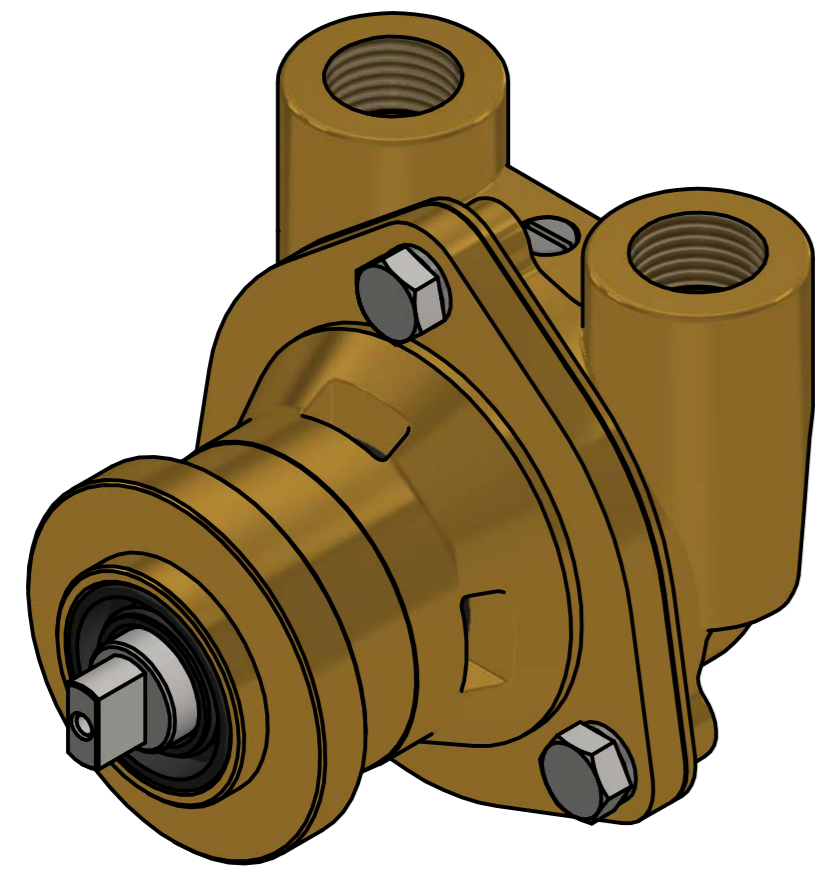

부품 리스트					
항목	수량	부품번호	주제	재질	설명
1	1	PUA0225	PUMP ASSY		JPR-WB7108

Drawing by	Checked by	Approved by - date	Model Name	Date	Scale
강 명진	C.I, JEON		JPR-WB7108	2020-06-29	1 : 1
			PUMP ASSY		
			PART NUMBER	Edition	Sheet
			PUA0225(0)	0	A2

부품 리스트					
항목	수량	부품번호	주제	재질	설명
1	1	PUA0225	PUMP ASSY		JPR-WB7108

Drawing by 강 명진	Checked by C.I, JEON	Approved by - date	Model Name JPR-ON7108	Date 2020-07-17	Scale 1 : 1
			PUMP PARTS VIEW		
			PART NUMBER PUA0225(0)	Edition 0	Sheet A2

품 번	PUA0225
품 명	JPR-WB7108

A: MAJOR KIT B: MINOR KIT C: CAM SET D: M-SEAL SET E: IMPELLER KIT

No.	QTY	PART NUMBER	PART NAME	A (JSK0182)	B (JSM0182)	C (CAMSET0057)	D (MCSSET0023)	E (JIKJMP017)
1	2	BER0046	BEARING	X				
2	3	BOL0035	SPRING WASHER	X				
3	3	BOL010501	HEX BOLT	X				
4	1	BOL0233	SCREW	X	X	X		
5	1	CAM0051	CAM	X	X	X		
6	1	GAK0023	GASKET	X	X			
7	1	IMP0044	RUBBER IMPELLER	X	X			X
8	1	KEY0023	KEY	X	X			
9	1	MCS0046	M-SEAL	X	X		X	
10	1	ORG0039	O-RING	X	X			X
11	1	PBC0325	BEARING CASING					
12	1	PBC0326	IMPELLER CASING					
13	1	RET0018	RETAINER	X				
14	1	SHA0202	SHAFT	X				
15	1	SNP0006	SNAP-RING	X	X			
16	1	SNP0022	SNAP-RING	X				
17	1	WER0014	WEAR PLATE	X	X			