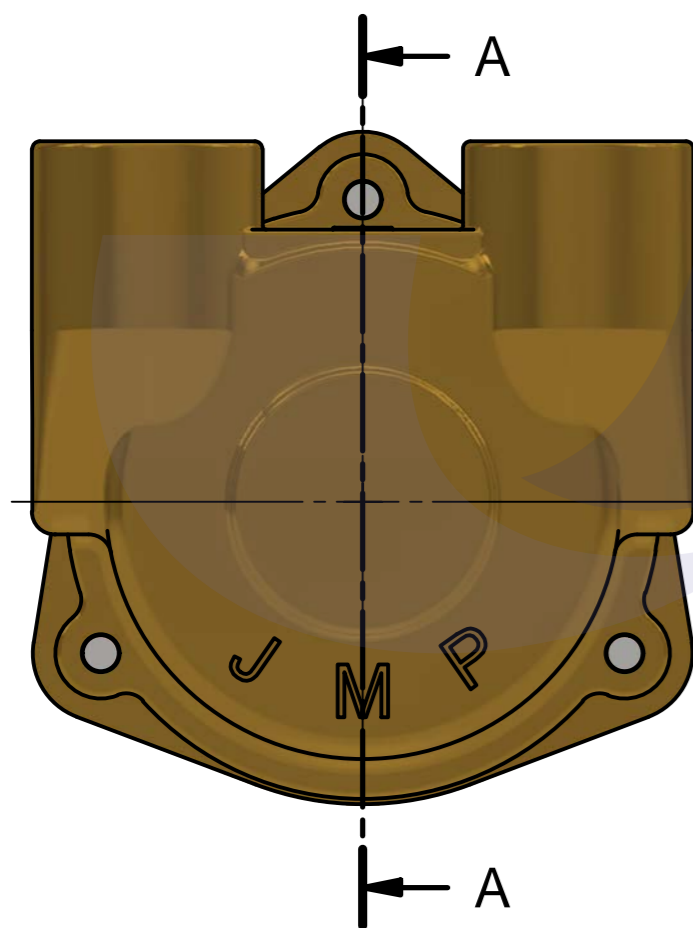

부품 리스트					
항목	수량	부품번호	주제	재질	설명
1	1	PUA0225	PUMP ASSY		JPR-WB7108

Drawing by	Checked by	Approved by - date	Model Name	Date	Scale
강 명진	C.I, JEON		JPR-WB7108	2020-06-29	1 : 1
			PUMP ASSY		
			PART NUMBER	Edition	Sheet
			PUA0225(0)	0	A2

부품 리스트					
항목	수량	부품번호	주제	재질	설명
1	1	PUA0225	PUMP ASSY		JPR-WB7108

Drawing by 강 명진	Checked by C.I, JEON	Approved by - date	Model Name JPR-ON7108	Date 2020-07-17	Scale 1 : 1
			PUMP PARTS VIEW		
			PART NUMBER PUA0225(0)	Edition 0	Sheet A2

품 번	PUA0225
품 명	JPR-WB7108

A: MAJOR KIT B: MINOR KIT C: CAM SET D: M-SEAL SET E: IMPELLER KIT

No.	QTY	PART NUMBER	PART NAME	A (JSK0182)	B (JSM0182)	C (CAMSET0057)	D (MCSSET0023)	E (JIKJMP017)
1	2	BER0046	BEARING	X				
2	3	BOL0035	SPRING WASHER	X				
3	3	BOL010501	HEX BOLT	X				
4	1	BOL0233	SCREW	X	X	X		
5	1	CAM0051	CAM	X	X	X		
6	1	GAK0023	GASKET	X	X			
7	1	IMP0044	RUBBER IMPELLER	X	X			X
8	1	KEY0023	KEY	X	X			
9	1	MCS0046	M-SEAL	X	X		X	
10	1	ORG0039	O-RING	X	X			X
11	1	PBC0325	BEARING CASING					
12	1	PBC0326	IMPELLER CASING					
13	1	RET0018	RETAINER	X				
14	1	SHA0202	SHAFT	X				
15	1	SNP0006	SNAP-RING	X	X			
16	1	SNP0022	SNAP-RING	X				
17	1	WER0014	WEAR PLATE	X	X			