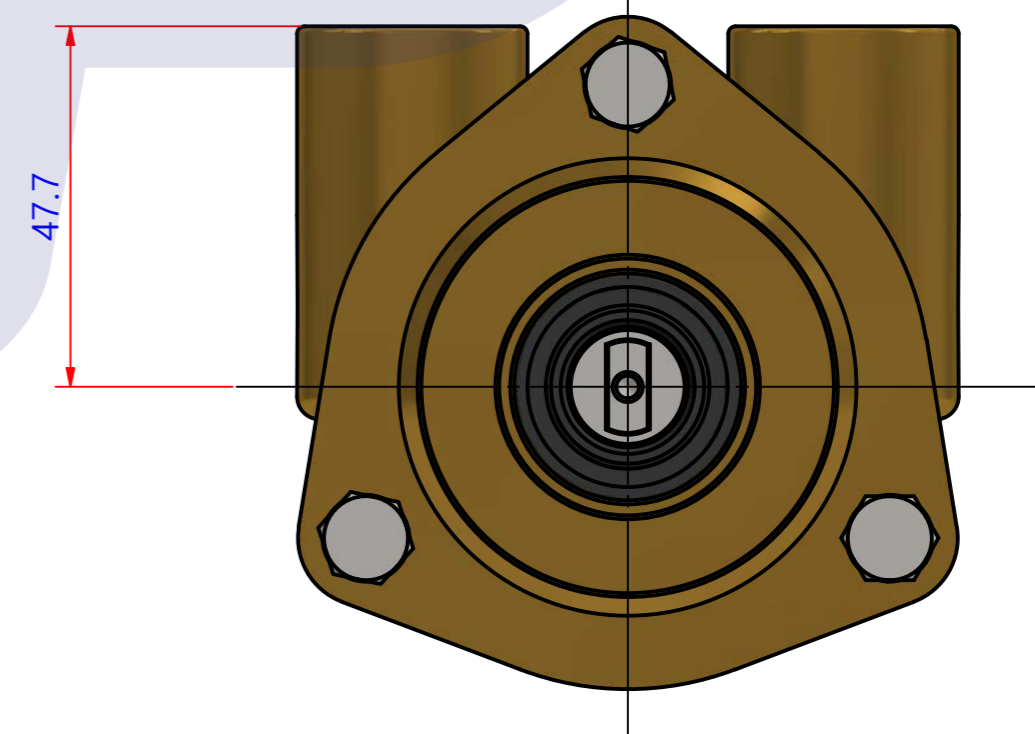

부품 리스트					
항목	수량	부품번호	주제	재질	설명
1	1	PUA0225	PUMP ASSY		JPR-WB7108

Drawing by	Checked by	Approved by - date	Model Name	Date	Scale
강 명진	C.I, JEON		JPR-WB7108	2020-06-29	1 : 1
			PUMP ASSY		
			PART NUMBER	Edition	Sheet
			PUA0225(0)	0	A2

부품 리스트					
항목	수량	부품번호	주제	재질	설명
1	1	PUA0225	PUMP ASSY		JPR-WB7108

Drawing by 강 명진	Checked by C.I, JEON	Approved by - date	Model Name JPR-ON7108	Date 2020-07-17	Scale 1 : 1
			PUMP PARTS VIEW		
			PART NUMBER PUA0225(0)	Edition 0	Sheet A2

품 번	PUA0225
품 명	JPR-WB7108

A: MAJOR KIT B: MINOR KIT C: CAM SET D: M-SEAL SET E: IMPELLER KIT

No.	QTY	PART NUMBER	PART NAME	A (JSK0182)	B (JSM0182)	C (CAMSET0057)	D (MCSSET0023)	E (JIKJMP017)
1	2	BER0046	BEARING	X				
2	3	BOL0035	SPRING WASHER	X				
3	3	BOL010501	HEX BOLT	X				
4	1	BOL0233	SCREW	X	X	X		
5	1	CAM0051	CAM	X	X	X		
6	1	GAK0023	GASKET	X	X			
7	1	IMP0044	RUBBER IMPELLER	X	X			X
8	1	KEY0023	KEY	X	X			
9	1	MCS0046	M-SEAL	X	X		X	
10	1	ORG0039	O-RING	X	X			X
11	1	PBC0325	BEARING CASING					
12	1	PBC0326	IMPELLER CASING					
13	1	RET0018	RETAINER	X				
14	1	SHA0202	SHAFT	X				
15	1	SNP0006	SNAP-RING	X	X			
16	1	SNP0022	SNAP-RING	X				
17	1	WER0014	WEAR PLATE	X	X			