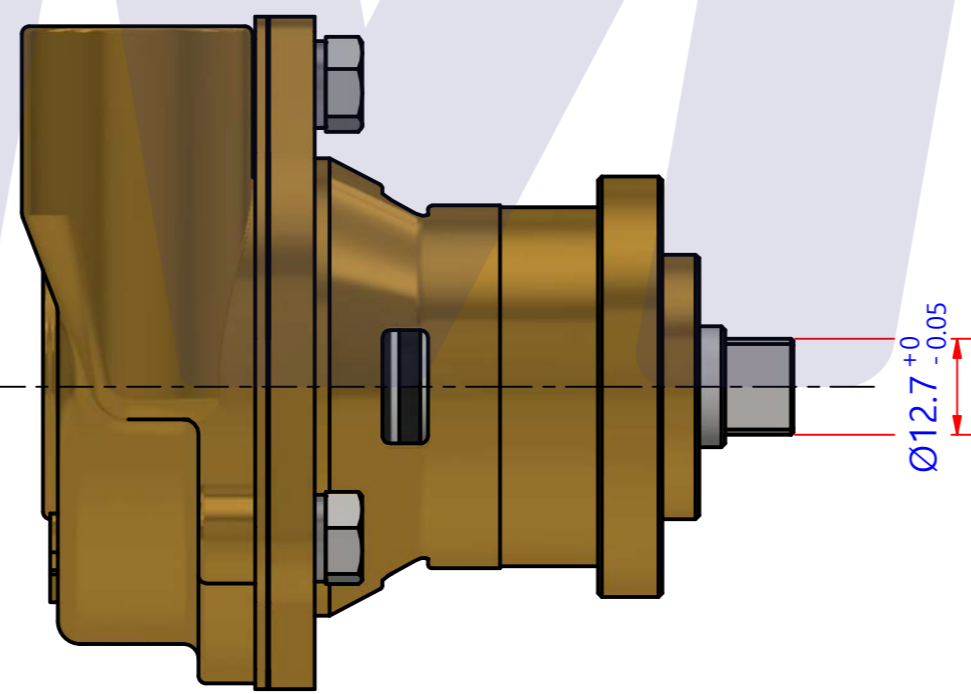

부품 리스트					
항목	수량	부품번호	주제	재질	설명
1	1	PUA0225	PUMP ASSY		JPR-WB7108

Drawing by	Checked by	Approved by - date	Model Name	Date	Scale
강 명진	C.I, JEON		JPR-WB7108	2020-06-29	1 : 1
			PUMP ASSY		
			PART NUMBER	Edition	Sheet
			PUA0225(0)	0	A2

부품 리스트					
항목	수량	부품번호	주제	재질	설명
1	1	PUA0225	PUMP ASSY		JPR-WB7108

Drawing by 강 명진	Checked by C.I, JEON	Approved by - date	Model Name JPR-ON7108	Date 2020-07-17	Scale 1 : 1
			PUMP PARTS VIEW		
			PART NUMBER PUA0225(0)	Edition 0	Sheet A2

품 번	PUA0225
품 명	JPR-WB7108

A: MAJOR KIT B: MINOR KIT C: CAM SET D: M-SEAL SET E: IMPELLER KIT

No.	QTY	PART NUMBER	PART NAME	A (JSK0182)	B (JSM0182)	C (CAMSET0057)	D (MCSSET0023)	E (JIKJMP017)
1	2	BER0046	BEARING	X				
2	3	BOL0035	SPRING WASHER	X				
3	3	BOL010501	HEX BOLT	X				
4	1	BOL0233	SCREW	X	X	X		
5	1	CAM0051	CAM	X	X	X		
6	1	GAK0023	GASKET	X	X			
7	1	IMP0044	RUBBER IMPELLER	X	X			X
8	1	KEY0023	KEY	X	X			
9	1	MCS0046	M-SEAL	X	X		X	
10	1	ORG0039	O-RING	X	X			X
11	1	PBC0325	BEARING CASING					
12	1	PBC0326	IMPELLER CASING					
13	1	RET0018	RETAINER	X				
14	1	SHA0202	SHAFT	X				
15	1	SNP0006	SNAP-RING	X	X			
16	1	SNP0022	SNAP-RING	X				
17	1	WER0014	WEAR PLATE	X	X			