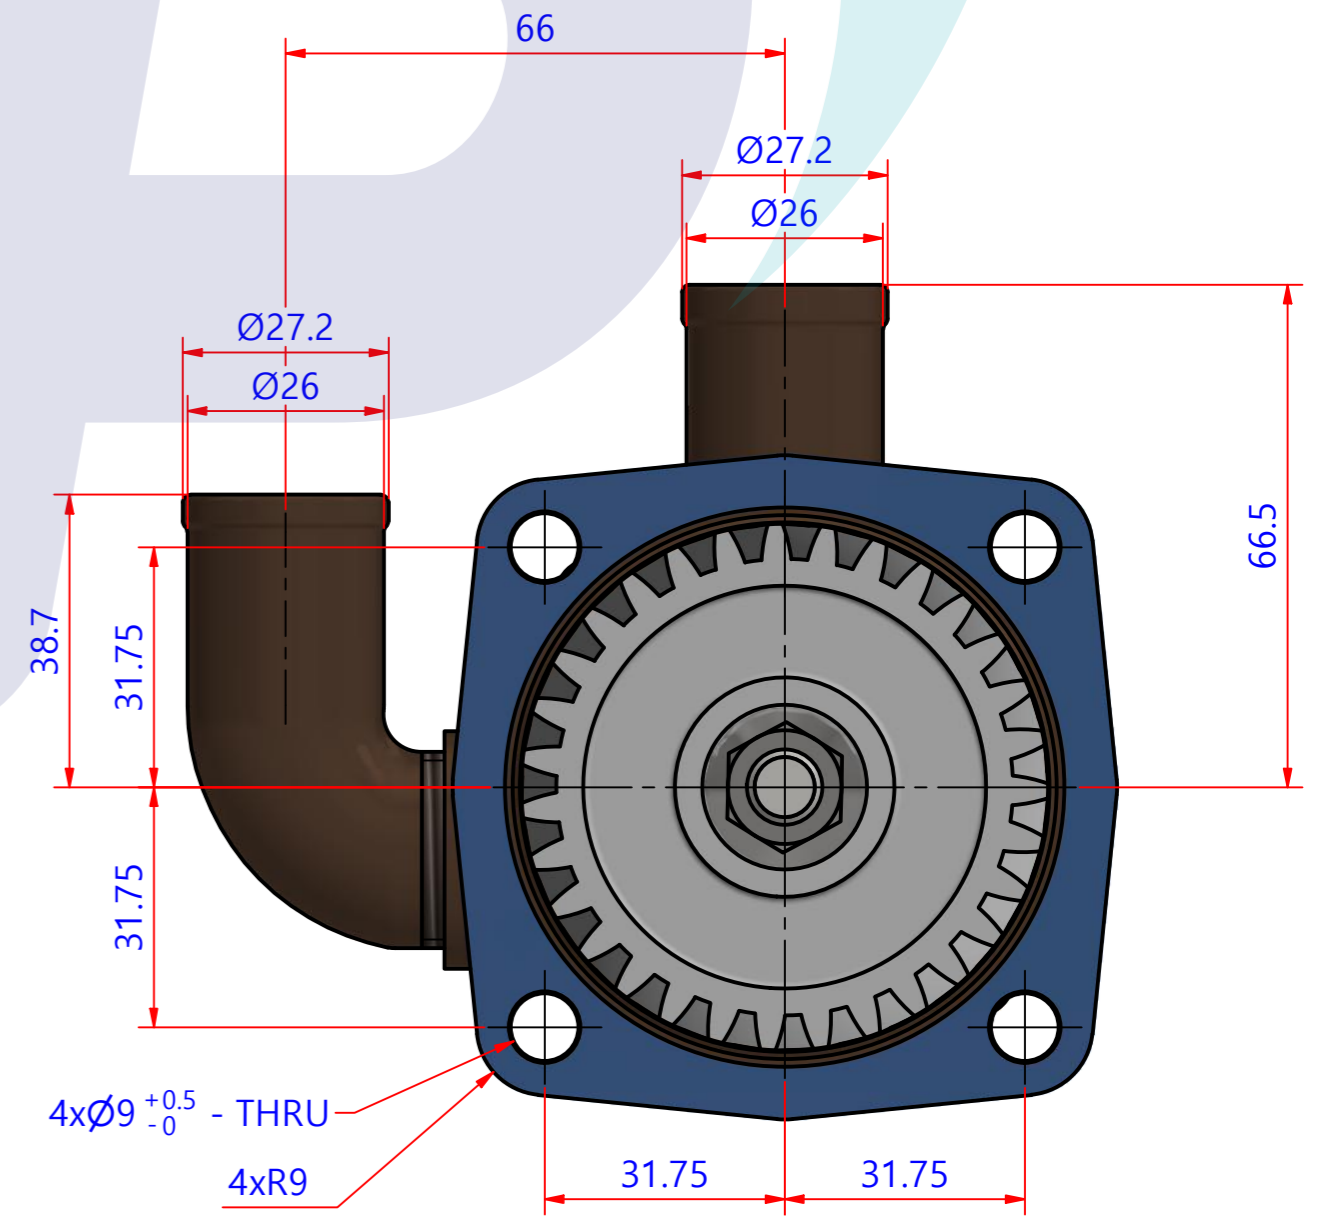

부품 리스트					
항목	수량	부품번호	주제	재질	설명
1	1	PUA014201	PUMP ASSY		JPR-YM04JHA

Drawing by	Checked by	Approved by - date	Model Name	Date	Scale
강명진	C.I, JEON		JPR-YM04JHA	2016-10-21	1:1
			PUMP ASSY		
PART NUMBER			PUA014201(0)	Edition	Sheet
				0	A2

PART LIST					
No.	QTY	PART NUMBER	PART NAME	MAT	DESCRIPTION
1	1	PUA014201	PUMP ASSY		JPR-YM04JHA

Drawing by	Checked by	Approved by - date	Model Name	Date	Scale
M.J.KANG	C.I, JEON		JPR-YM04JHA	2016-11-10	0.53:1
			PUMP PART'S VIEW		
			PART NUMBER	PUA014201(0)	Edition

품번	PUA014201
품명	JPR-YM04JHA

A: MAJOR KIT B: MINOR KIT C: M-SEAL SET D: IMPELLER KIT

No.	QTY	PART NUMBER	PART NAME	A (JSK0130)	B (JSM0130)	C (MCSSET0001)	D (JIKJMP013)
1	2	BER0050	BEARING	X			
2	4	BOL0163	HEX BOLT	X	X		
3	1	BOL0164	FLAT WASHER	X	X		
4	1	BOL0186	FLANGE NUT	X			
5	1	COV0050	COVER	X	X		
6	1	GAK0068	GASKET	X			
7	1	GEA0024	GEAR				
8	1	IMP0002	RUBBER IMPELLER	X	X		X
9	1	KEY0028	KEY	X			
10	1	MCS001301	CERAMIC	X	X	X	
11	1	MCS001601	CARBON	X	X	X	
12	1	ORG0061	O-RING	X	X		X
13	1	ORG0062	V-RING	X	X		
14	1	PBC0235	PUMP CASING				
15	1	PBC0237	PUMP ELBOW				
16	1	RET0013	RETAINER	X			
17	1	SHA0134	SHAFT	X			
18	1	SNP0002	SNAP-RING	X			
19	1	SNP0006	SNAP-RING	X	X		
20	1	SNP0009	SNAP-RING	X			
21	1	WER0024	WEAR PLATE	X	X		