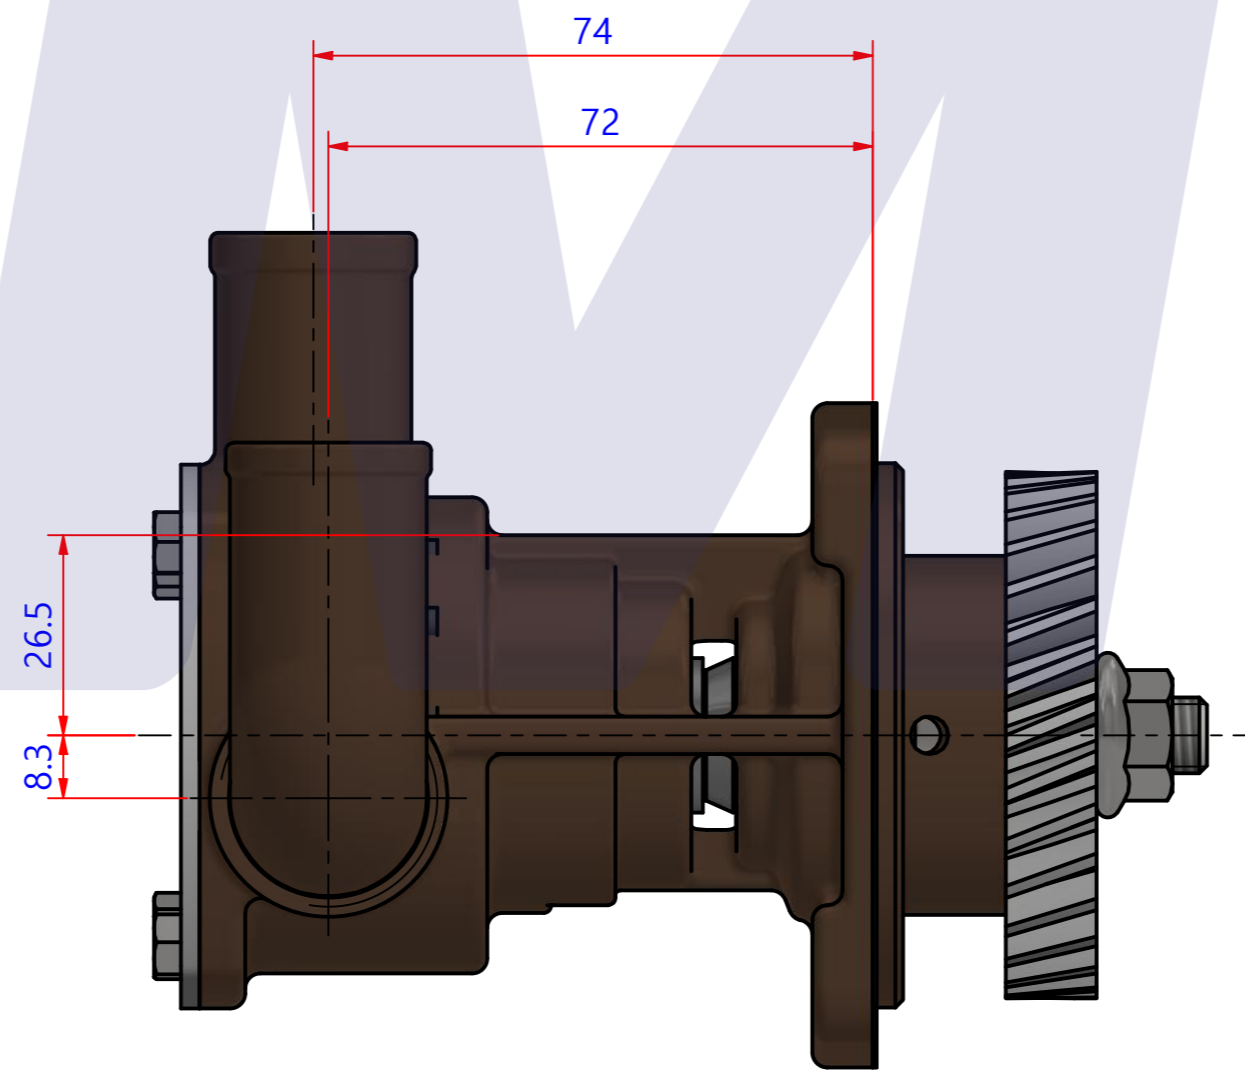

부품 리스트					
항목	수량	부품번호	주제	재질	설명
1	1	PUA014201	PUMP ASSY		JPR-YM04JHA

Drawing by	Checked by	Approved by - date	Model Name	Date	Scale
강명진	C.I, JEON		JPR-YM04JHA	2016-10-21	1:1
			PUMP ASSY		
PART NUMBER			PUA014201(0)	Edition	Sheet
				0	A2

PART LIST					
No.	QTY	PART NUMBER	PART NAME	MAT	DESCRIPTION
1	1	PUA014201	PUMP ASSY		JPR-YM04JHA

Drawing by	Checked by	Approved by - date	Model Name	Date	Scale
M.J.KANG	C.I, JEON		JPR-YM04JHA	2016-11-10	0.53:1
			PUMP PART'S VIEW		
			PART NUMBER	PUA014201(0)	Edition

품번	PUA014201
품명	JPR-YM04JHA

A: MAJOR KIT B: MINOR KIT C: M-SEAL SET D: IMPELLER KIT

No.	QTY	PART NUMBER	PART NAME	A (JSK0130)	B (JSM0130)	C (MCSSET0001)	D (JIKJMP013)
1	2	BER0050	BEARING	X			
2	4	BOL0163	HEX BOLT	X	X		
3	1	BOL0164	FLAT WASHER	X	X		
4	1	BOL0186	FLANGE NUT	X			
5	1	COV0050	COVER	X	X		
6	1	GAK0068	GASKET	X			
7	1	GEA0024	GEAR				
8	1	IMP0002	RUBBER IMPELLER	X	X		X
9	1	KEY0028	KEY	X			
10	1	MCS001301	CERAMIC	X	X	X	
11	1	MCS001601	CARBON	X	X	X	
12	1	ORG0061	O-RING	X	X		X
13	1	ORG0062	V-RING	X	X		
14	1	PBC0235	PUMP CASING				
15	1	PBC0237	PUMP ELBOW				
16	1	RET0013	RETAINER	X			
17	1	SHA0134	SHAFT	X			
18	1	SNP0002	SNAP-RING	X			
19	1	SNP0006	SNAP-RING	X	X		
20	1	SNP0009	SNAP-RING	X			
21	1	WER0024	WEAR PLATE	X	X		