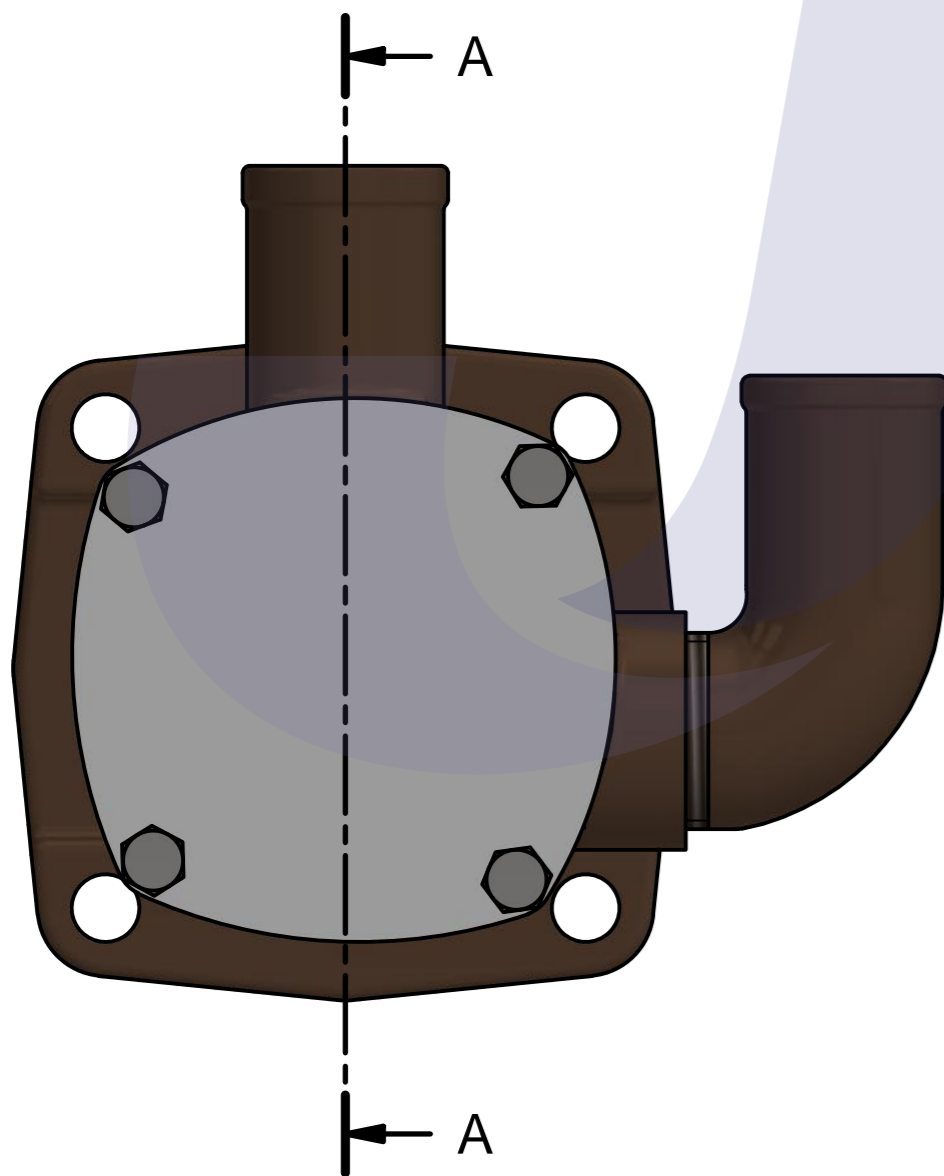

부품 리스트					
항목	수량	부품번호	주제	재질	설명
1	1	PUA014201	PUMP ASSY		JPR-YM04JHA

Drawing by	Checked by	Approved by - date	Model Name	Date	Scale
강명진	C.I, JEON		JPR-YM04JHA	2016-10-21	1:1
			PUMP ASSY		
PART NUMBER			PUA014201(0)	Edition	Sheet
				0	A2

PART LIST					
No.	QTY	PART NUMBER	PART NAME	MAT	DESCRIPTION
1	1	PUA014201	PUMP ASSY		JPR-YM04JHA

Drawing by	Checked by	Approved by - date	Model Name	Date	Scale
M.J.KANG	C.I, JEON		JPR-YM04JHA	2016-11-10	0.53:1
			PUMP PART'S VIEW		
			PART NUMBER	PUA014201(0)	Edition

품번	PUA014201
품명	JPR-YM04JHA

A: MAJOR KIT B: MINOR KIT C: M-SEAL SET D: IMPELLER KIT

No.	QTY	PART NUMBER	PART NAME	A (JSK0130)	B (JSM0130)	C (MCSSET0001)	D (JIKJMP013)
1	2	BER0050	BEARING	X			
2	4	BOL0163	HEX BOLT	X	X		
3	1	BOL0164	FLAT WASHER	X	X		
4	1	BOL0186	FLANGE NUT	X			
5	1	COV0050	COVER	X	X		
6	1	GAK0068	GASKET	X			
7	1	GEA0024	GEAR				
8	1	IMP0002	RUBBER IMPELLER	X	X		X
9	1	KEY0028	KEY	X			
10	1	MCS001301	CERAMIC	X	X	X	
11	1	MCS001601	CARBON	X	X	X	
12	1	ORG0061	O-RING	X	X		X
13	1	ORG0062	V-RING	X	X		
14	1	PBC0235	PUMP CASING				
15	1	PBC0237	PUMP ELBOW				
16	1	RET0013	RETAINER	X			
17	1	SHA0134	SHAFT	X			
18	1	SNP0002	SNAP-RING	X			
19	1	SNP0006	SNAP-RING	X	X		
20	1	SNP0009	SNAP-RING	X			
21	1	WER0024	WEAR PLATE	X	X		