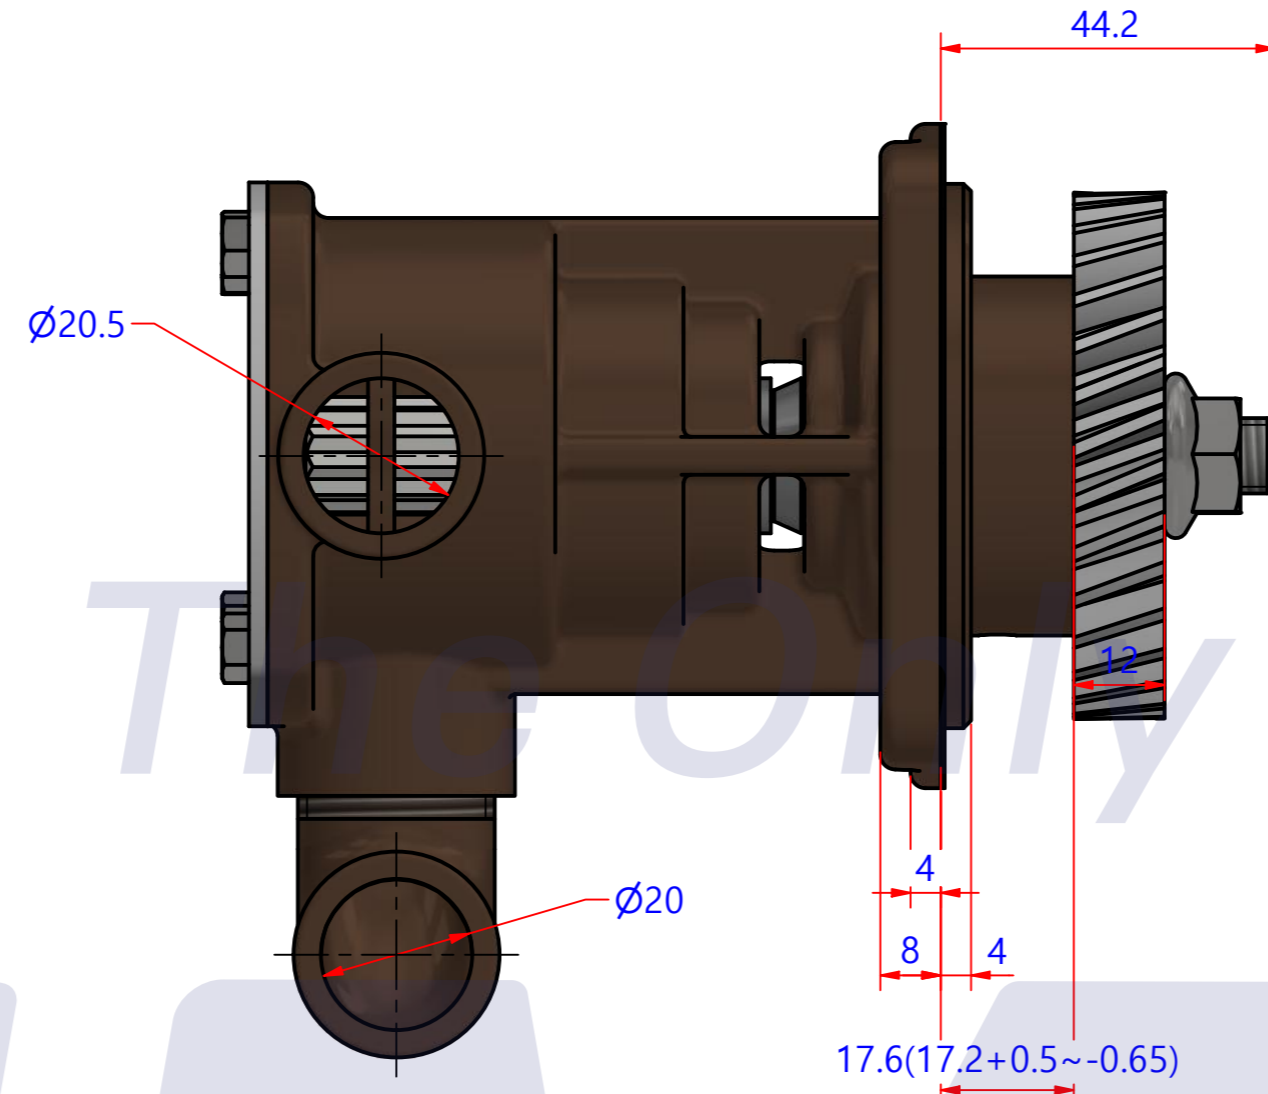

부품 리스트					
항목	수량	부품번호	주제	재질	설명
1	1	PUA014201	PUMP ASSY		JPR-YM04JHA

Drawing by	Checked by	Approved by - date	Model Name	Date	Scale
강명진	C.I, JEON		JPR-YM04JHA	2016-10-21	1:1
			PUMP ASSY		
PART NUMBER			PUA014201(0)	Edition	Sheet
				0	A2

PART LIST					
No.	QTY	PART NUMBER	PART NAME	MAT	DESCRIPTION
1	1	PUA014201	PUMP ASSY		JPR-YM04JHA

Drawing by	Checked by	Approved by - date	Model Name	Date	Scale
M.J.KANG	C.I, JEON		JPR-YM04JHA	2016-11-10	0.53:1
			PUMP PART'S VIEW		
			PART NUMBER	PUA014201(0)	Edition

품번	PUA014201
품명	JPR-YM04JHA

A: MAJOR KIT B: MINOR KIT C: M-SEAL SET D: IMPELLER KIT

No.	QTY	PART NUMBER	PART NAME	A (JSK0130)	B (JSM0130)	C (MCSSET0001)	D (JIKJMP013)
1	2	BER0050	BEARING	X			
2	4	BOL0163	HEX BOLT	X	X		
3	1	BOL0164	FLAT WASHER	X	X		
4	1	BOL0186	FLANGE NUT	X			
5	1	COV0050	COVER	X	X		
6	1	GAK0068	GASKET	X			
7	1	GEA0024	GEAR				
8	1	IMP0002	RUBBER IMPELLER	X	X		X
9	1	KEY0028	KEY	X			
10	1	MCS001301	CERAMIC	X	X	X	
11	1	MCS001601	CARBON	X	X	X	
12	1	ORG0061	O-RING	X	X		X
13	1	ORG0062	V-RING	X	X		
14	1	PBC0235	PUMP CASING				
15	1	PBC0237	PUMP ELBOW				
16	1	RET0013	RETAINER	X			
17	1	SHA0134	SHAFT	X			
18	1	SNP0002	SNAP-RING	X			
19	1	SNP0006	SNAP-RING	X	X		
20	1	SNP0009	SNAP-RING	X			
21	1	WER0024	WEAR PLATE	X	X		