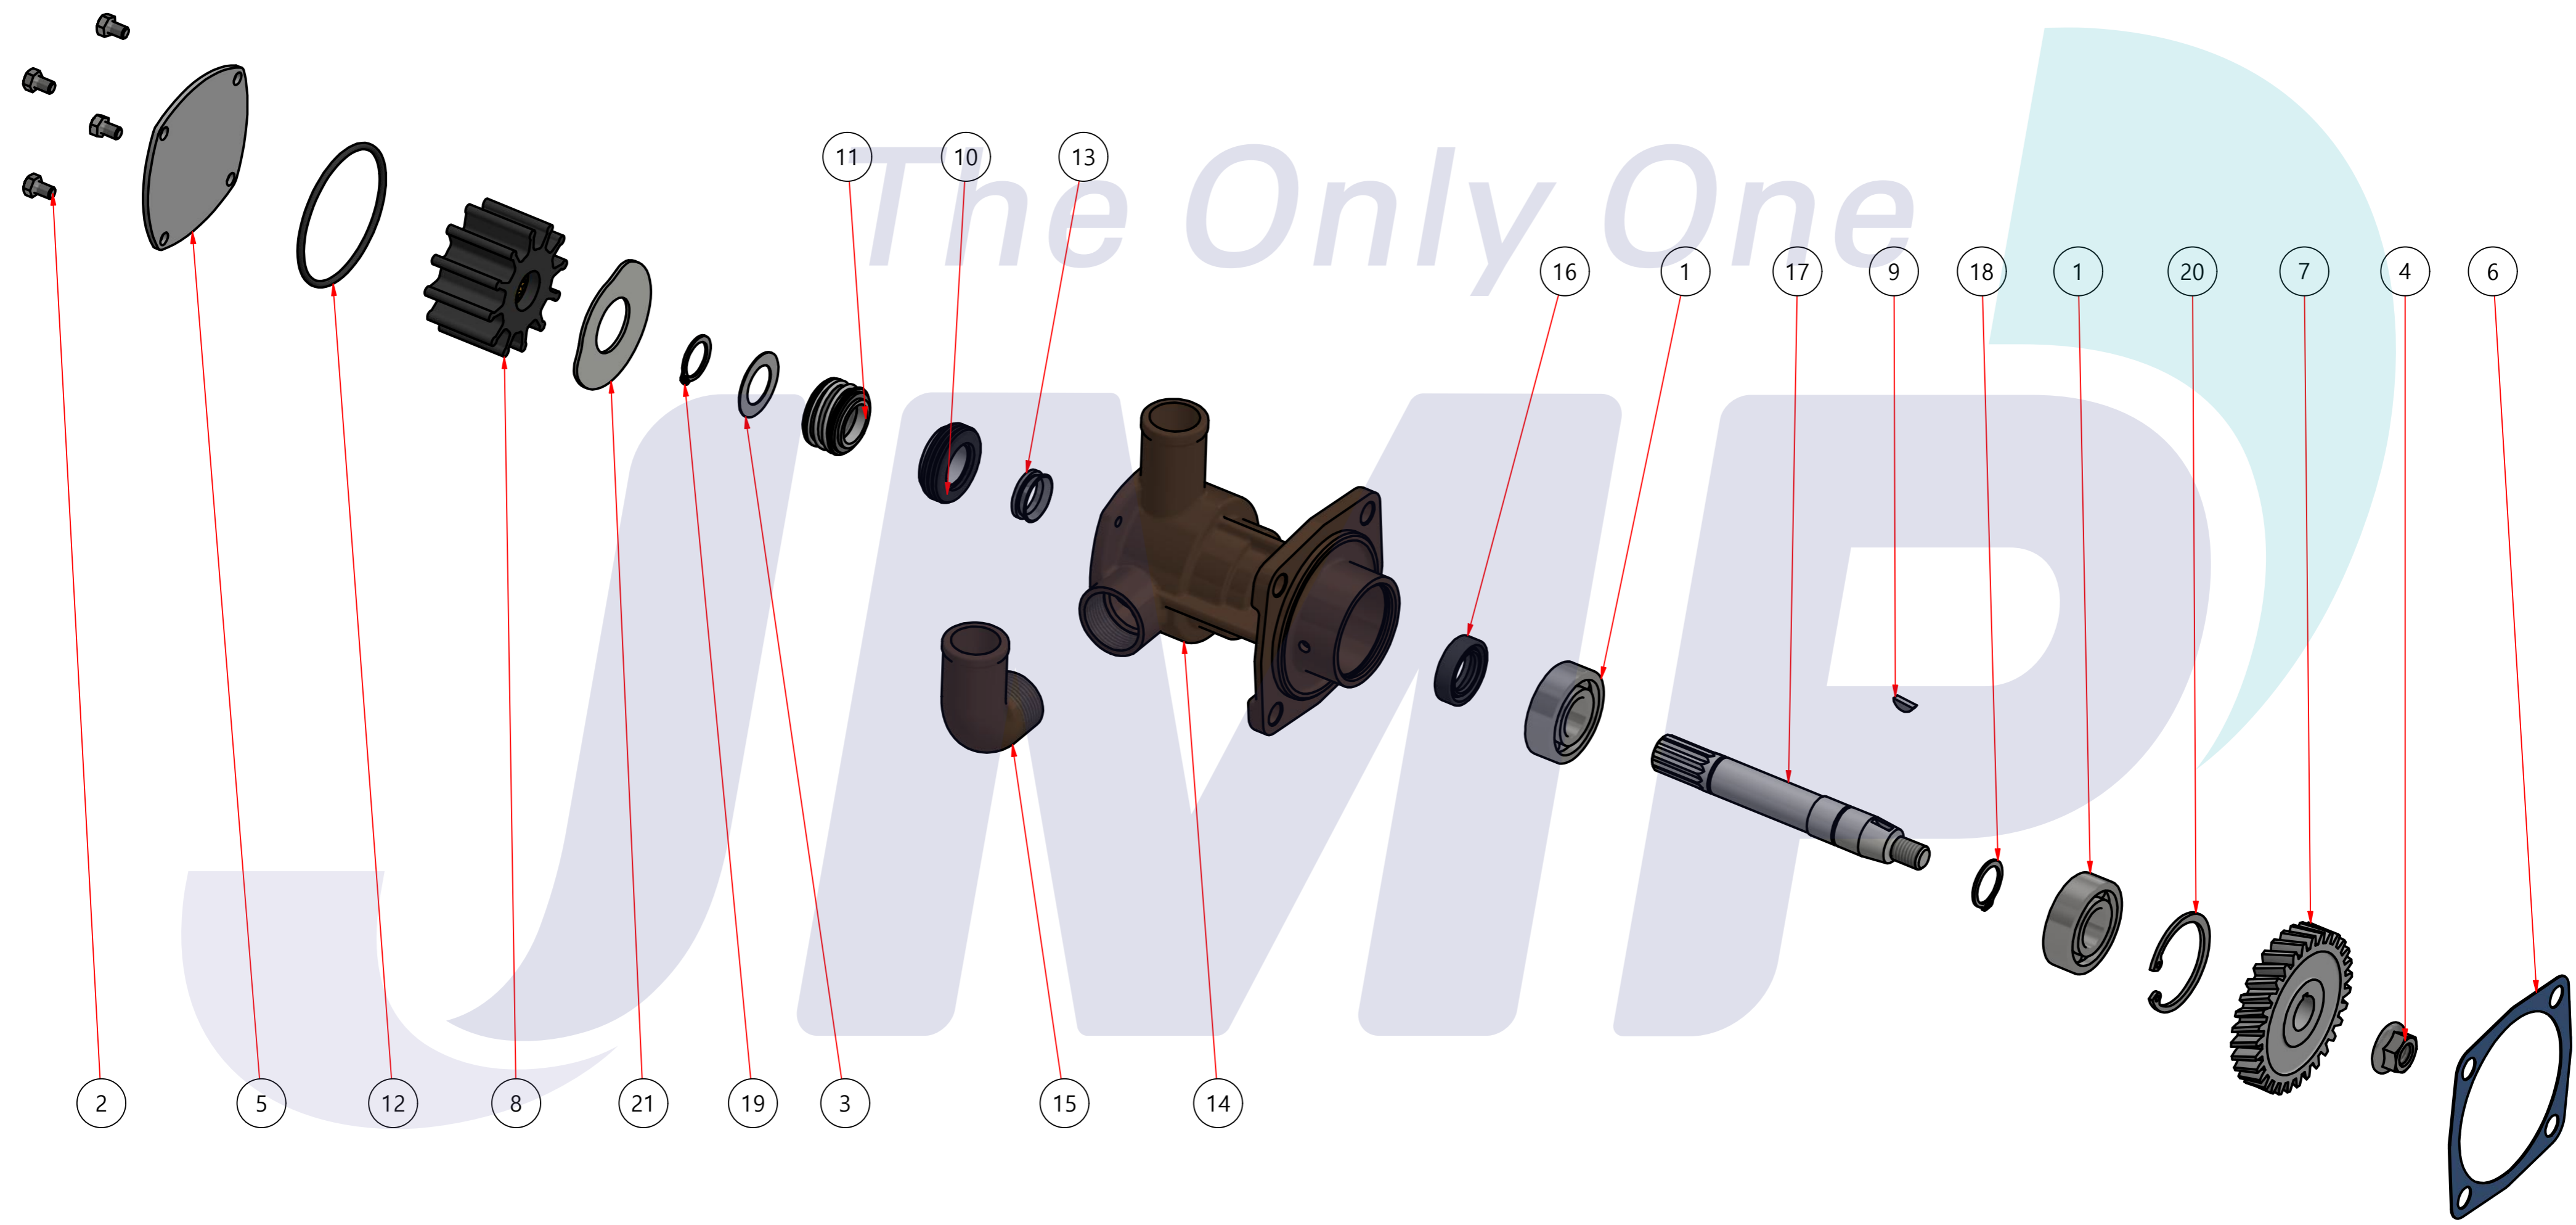

부품 리스트					
항목	수량	부품번호	주제	재질	설명
1	1	PUA014201	PUMP ASSY		JPR-YM04JHA

Drawing by	Checked by	Approved by - date	Model Name	Date	Scale
강명진	C.I, JEON		JPR-YM04JHA	2016-10-21	1:1
			PUMP ASSY		
PART NUMBER			PUA014201(0)	Edition	Sheet
				0	A2

PART LIST					
No.	QTY	PART NUMBER	PART NAME	MAT	DESCRIPTION
1	1	PUA014201	PUMP ASSY		JPR-YM04JHA

Drawing by	Checked by	Approved by - date	Model Name	Date	Scale
M.J.KANG	C.I, JEON		JPR-YM04JHA	2016-11-10	0.53:1
			PUMP PART'S VIEW		
			PART NUMBER	PUA014201(0)	Edition

품번	PUA014201
품명	JPR-YM04JHA

A: MAJOR KIT B: MINOR KIT C: M-SEAL SET D: IMPELLER KIT

No.	QTY	PART NUMBER	PART NAME	A (JSK0130)	B (JSM0130)	C (MCSSET0001)	D (JIKJMP013)
1	2	BER0050	BEARING	X			
2	4	BOL0163	HEX BOLT	X	X		
3	1	BOL0164	FLAT WASHER	X	X		
4	1	BOL0186	FLANGE NUT	X			
5	1	COV0050	COVER	X	X		
6	1	GAK0068	GASKET	X			
7	1	GEA0024	GEAR				
8	1	IMP0002	RUBBER IMPELLER	X	X		X
9	1	KEY0028	KEY	X			
10	1	MCS001301	CERAMIC	X	X	X	
11	1	MCS001601	CARBON	X	X	X	
12	1	ORG0061	O-RING	X	X		X
13	1	ORG0062	V-RING	X	X		
14	1	PBC0235	PUMP CASING				
15	1	PBC0237	PUMP ELBOW				
16	1	RET0013	RETAINER	X			
17	1	SHA0134	SHAFT	X			
18	1	SNP0002	SNAP-RING	X			
19	1	SNP0006	SNAP-RING	X	X		
20	1	SNP0009	SNAP-RING	X			
21	1	WER0024	WEAR PLATE	X	X		