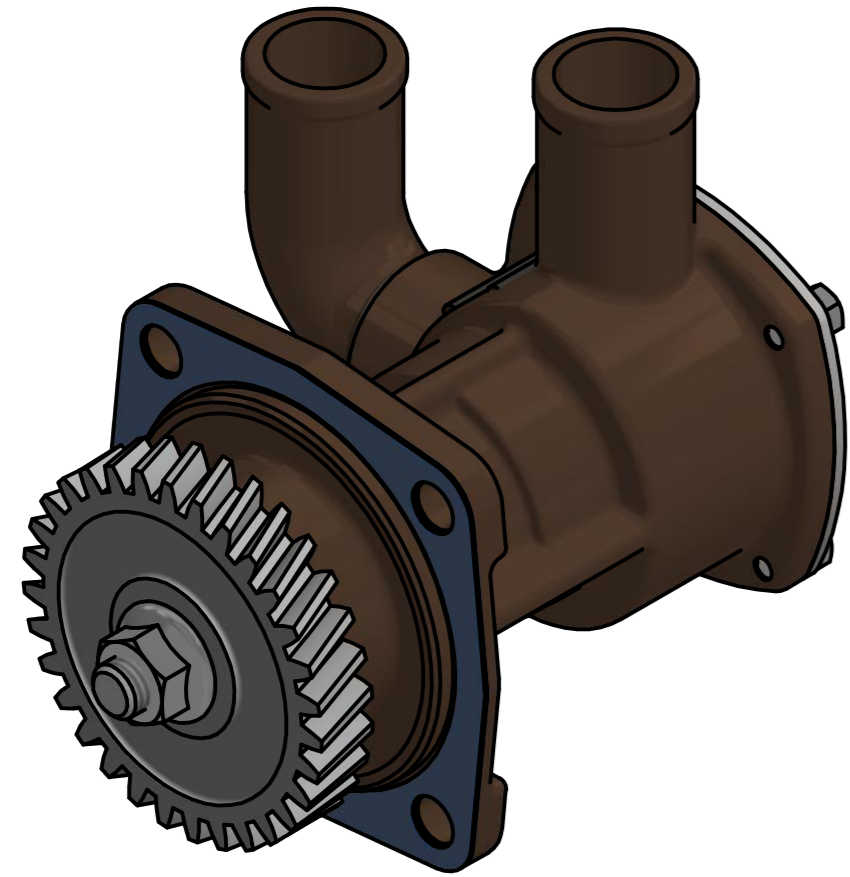

부품 리스트					
항목	수량	부품번호	주제	재질	설명
1	1	PUA014201	PUMP ASSY		JPR-YM04JHA

Drawing by	Checked by	Approved by - date	Model Name	Date	Scale
강명진	C.I, JEON		JPR-YM04JHA	2016-10-21	1:1
			PUMP ASSY		
PART NUMBER			PUA014201(0)	Edition	Sheet
				0	A2

PART LIST					
No.	QTY	PART NUMBER	PART NAME	MAT	DESCRIPTION
1	1	PUA014201	PUMP ASSY		JPR-YM04JHA

Drawing by	Checked by	Approved by - date	Model Name	Date	Scale
M.J.KANG	C.I, JEON		JPR-YM04JHA	2016-11-10	0.53:1
			PUMP PART'S VIEW		
			PART NUMBER	PUA014201(0)	Edition

품번	PUA014201
품명	JPR-YM04JHA

A: MAJOR KIT B: MINOR KIT C: M-SEAL SET D: IMPELLER KIT

No.	QTY	PART NUMBER	PART NAME	A (JSK0130)	B (JSM0130)	C (MCSSET0001)	D (JIKJMP013)
1	2	BER0050	BEARING	X			
2	4	BOL0163	HEX BOLT	X	X		
3	1	BOL0164	FLAT WASHER	X	X		
4	1	BOL0186	FLANGE NUT	X			
5	1	COV0050	COVER	X	X		
6	1	GAK0068	GASKET	X			
7	1	GEA0024	GEAR				
8	1	IMP0002	RUBBER IMPELLER	X	X		X
9	1	KEY0028	KEY	X			
10	1	MCS001301	CERAMIC	X	X	X	
11	1	MCS001601	CARBON	X	X	X	
12	1	ORG0061	O-RING	X	X		X
13	1	ORG0062	V-RING	X	X		
14	1	PBC0235	PUMP CASING				
15	1	PBC0237	PUMP ELBOW				
16	1	RET0013	RETAINER	X			
17	1	SHA0134	SHAFT	X			
18	1	SNP0002	SNAP-RING	X			
19	1	SNP0006	SNAP-RING	X	X		
20	1	SNP0009	SNAP-RING	X			
21	1	WER0024	WEAR PLATE	X	X		