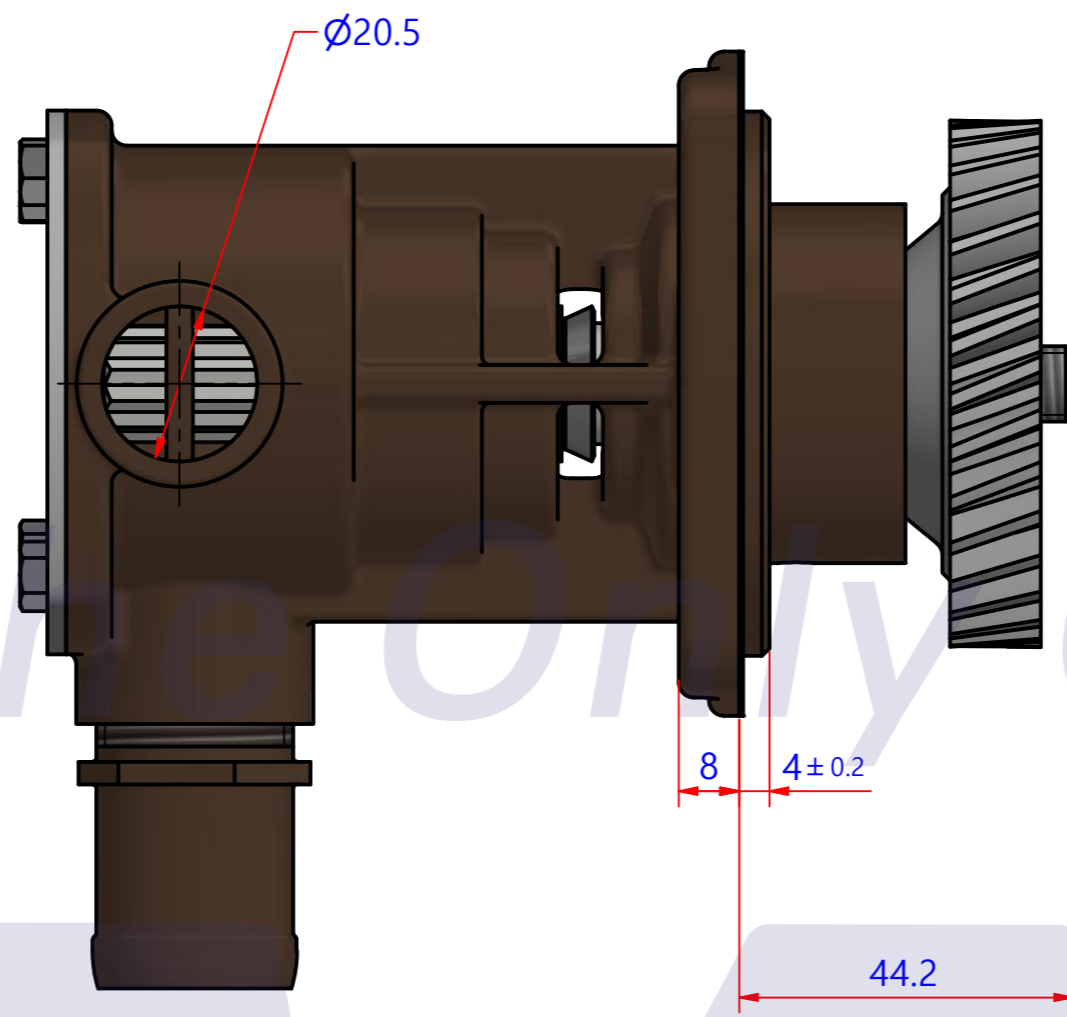

PART LIST					
No.	QTY	PART NUMBER	PART NAME	MAT	DESCRIPTION
1	1	PUA014202	PUMP ASSY		JPR-YM04JHB

Drawing by 강 명 진	Checked by C.I, JEON	Approved by - date	Model Name JPR-YM04JHB	Date 2016-10-21	Scale 1 : 1
			PUMP ASSY		
			PART NUMBER PUA014202(0)	Edition 0	Sheet A2

PART LIST				
No.	QTY	PART NUMBER	PART NAME	DESCRIPTION
1	1	PUA014202	PUMP ASSY	JPR-YM04JHB

Drawing by M.J.KANG	Checked by C.I. JEON	Approved by - date	Model Name JPR-YM04JHB	Date 2016-11-10	Scale 0.53:1
			PUMP PART'S VIEW		
			PART NUMBER PUA014202(0)	Edition 0	Sheet A2

품번	PUA014202
품명	JPR-YM04JHB

A: MAJOR KIT B: MINOR KIT C: M-SEAL SET D: IMPELLER KIT

No.	QTY	PART NUMBER	PART NAME	A (JSK0130)	B (JSM0130)	C (MCSSET0001)	D (JIKJMP013)
1	2	BER0050	BEARING	X			
2	4	BOL0163	HEX BOLT	X	X		
3	1	BOL0164	FLAT WASHER	X	X		
4	1	BOL0186	FLANGE NUT	X			
5	1	COV0050	COVER	X	X		
6	1	GAK0068	GASKET	X			
7	1	GEA0025	GEAR				
8	1	IMP0002	RUBBER IMPELLER	X	X		X
9	1	KEY0028	KEY	X			
10	1	MCS001301	CERAMIC	X	X	X	
11	1	MCS001601	CARBON	X	X	X	
12	1	NIP0033	HOSE NIPPLE				
13	1	ORG0061	O-RING	X	X		X
14	1	ORG0062	V-RING	X	X		
15	1	PBC0235	PUMP CASING				
16	1	RET0013	RETAINER	X			
17	1	SHA0134	SHAFT	X			
18	1	SNP0002	SNAP-RING	X			
19	1	SNP0006	SNAP-RING	X	X		
20	1	SNP0009	SNAP-RING	X			
21	1	WER0024	WEAR PLATE	X	X		