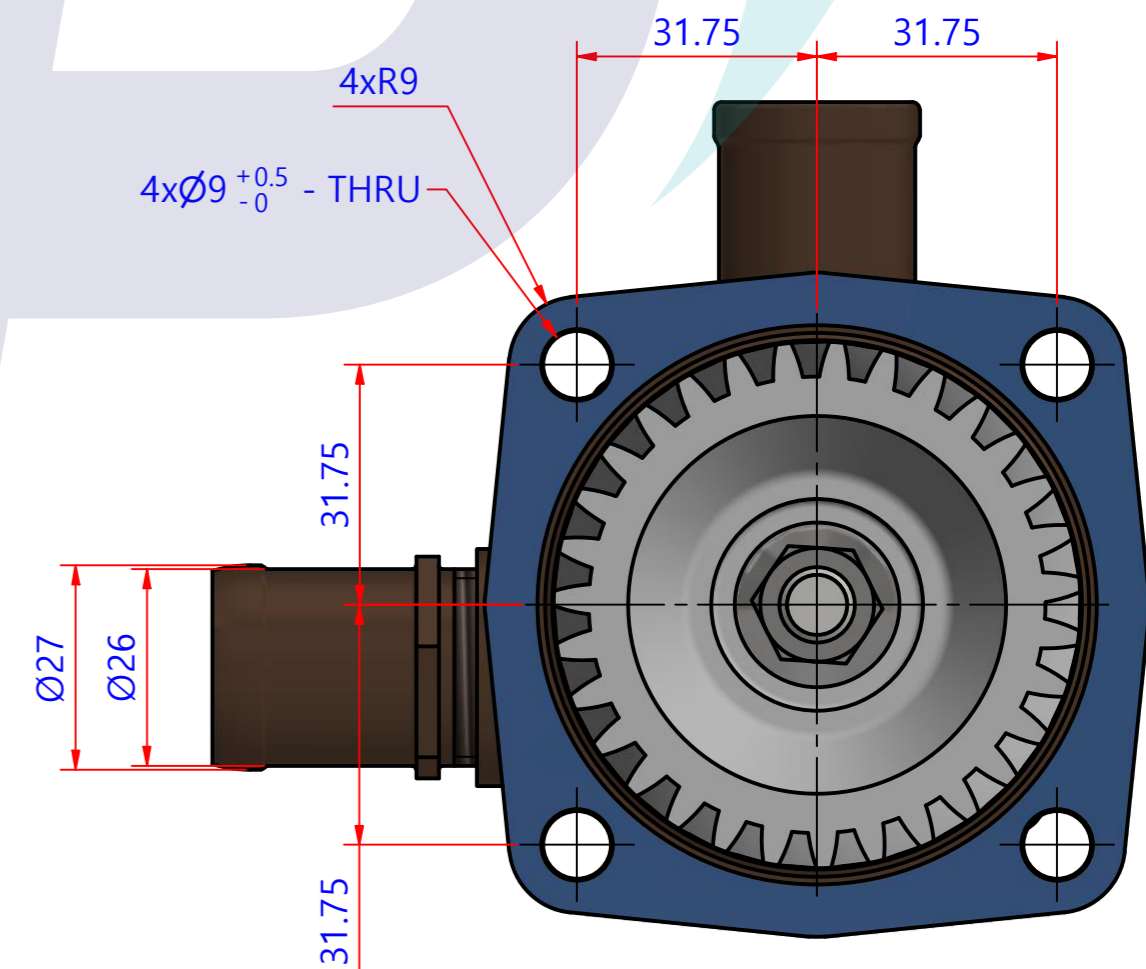

PART LIST					
No.	QTY	PART NUMBER	PART NAME	MAT	DESCRIPTION
1	1	PUA014202	PUMP ASSY		JPR-YM04JHB

Drawing by 강 명 진	Checked by C.I, JEON	Approved by - date	Model Name JPR-YM04JHB	Date 2016-10-21	Scale 1 : 1
			PUMP ASSY		
			PART NUMBER PUA014202(0)	Edition 0	Sheet A2

PART LIST				
No.	QTY	PART NUMBER	PART NAME	DESCRIPTION
1	1	PUA014202	PUMP ASSY	JPR-YM04JHB

Drawing by M.J.KANG	Checked by C.I. JEON	Approved by - date	Model Name JPR-YM04JHB	Date 2016-11-10	Scale 0.53:1
			PUMP PART'S VIEW		
			PART NUMBER PUA014202(0)	Edition 0	Sheet A2

품번	PUA014202
품명	JPR-YM04JHB

A: MAJOR KIT B: MINOR KIT C: M-SEAL SET D: IMPELLER KIT

No.	QTY	PART NUMBER	PART NAME	A (JSK0130)	B (JSM0130)	C (MCSSET0001)	D (JIKJMP013)
1	2	BER0050	BEARING	X			
2	4	BOL0163	HEX BOLT	X	X		
3	1	BOL0164	FLAT WASHER	X	X		
4	1	BOL0186	FLANGE NUT	X			
5	1	COV0050	COVER	X	X		
6	1	GAK0068	GASKET	X			
7	1	GEA0025	GEAR				
8	1	IMP0002	RUBBER IMPELLER	X	X		X
9	1	KEY0028	KEY	X			
10	1	MCS001301	CERAMIC	X	X	X	
11	1	MCS001601	CARBON	X	X	X	
12	1	NIP0033	HOSE NIPPLE				
13	1	ORG0061	O-RING	X	X		X
14	1	ORG0062	V-RING	X	X		
15	1	PBC0235	PUMP CASING				
16	1	RET0013	RETAINER	X			
17	1	SHA0134	SHAFT	X			
18	1	SNP0002	SNAP-RING	X			
19	1	SNP0006	SNAP-RING	X	X		
20	1	SNP0009	SNAP-RING	X			
21	1	WER0024	WEAR PLATE	X	X		