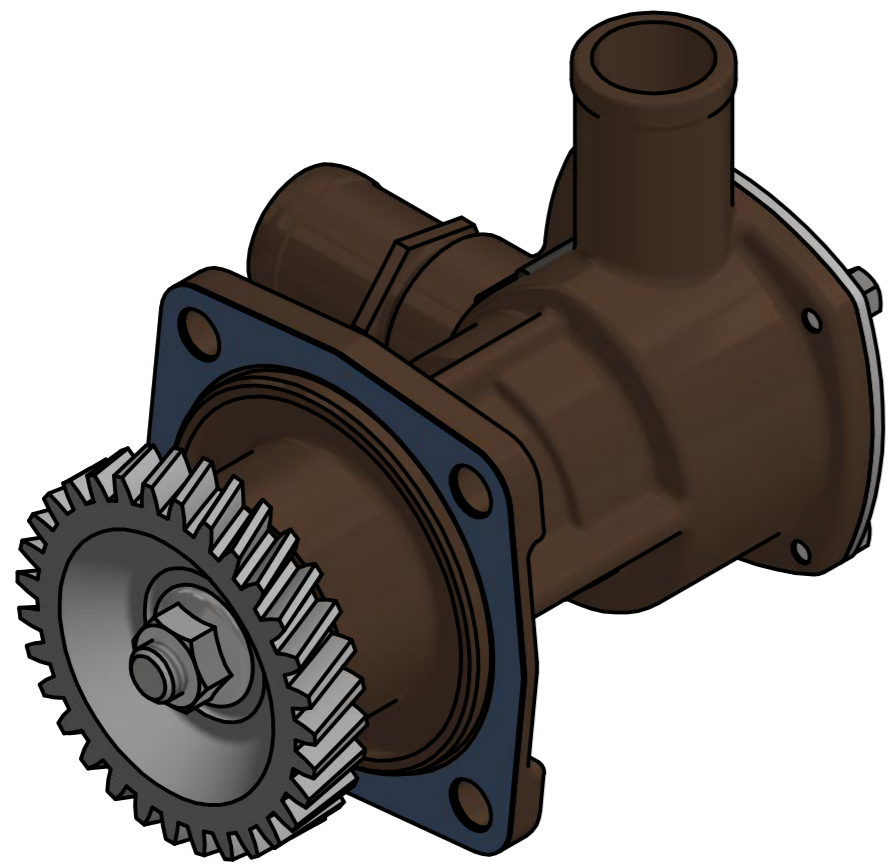

PART LIST					
No.	QTY	PART NUMBER	PART NAME	MAT	DESCRIPTION
1	1	PUA014202	PUMP ASSY		JPR-YM04JHB

Drawing by 강 명 진	Checked by C.I, JEON	Approved by - date	Model Name JPR-YM04JHB	Date 2016-10-21	Scale 1 : 1
			PUMP ASSY		
			PART NUMBER PUA014202(0)	Edition 0	Sheet A2

PART LIST				
No.	QTY	PART NUMBER	PART NAME	DESCRIPTION
1	1	PUA014202	PUMP ASSY	JPR-YM04JHB

Drawing by M.J.KANG	Checked by C.I. JEON	Approved by - date	Model Name JPR-YM04JHB	Date 2016-11-10	Scale 0.53:1
			PUMP PART'S VIEW		
			PART NUMBER PUA014202(0)	Edition 0	Sheet A2

품번	PUA014202
품명	JPR-YM04JHB

A: MAJOR KIT B: MINOR KIT C: M-SEAL SET D: IMPELLER KIT

No.	QTY	PART NUMBER	PART NAME	A (JSK0130)	B (JSM0130)	C (MCSSET0001)	D (JIKJMP013)
1	2	BER0050	BEARING	X			
2	4	BOL0163	HEX BOLT	X	X		
3	1	BOL0164	FLAT WASHER	X	X		
4	1	BOL0186	FLANGE NUT	X			
5	1	COV0050	COVER	X	X		
6	1	GAK0068	GASKET	X			
7	1	GEA0025	GEAR				
8	1	IMP0002	RUBBER IMPELLER	X	X		X
9	1	KEY0028	KEY	X			
10	1	MCS001301	CERAMIC	X	X	X	
11	1	MCS001601	CARBON	X	X	X	
12	1	NIP0033	HOSE NIPPLE				
13	1	ORG0061	O-RING	X	X		X
14	1	ORG0062	V-RING	X	X		
15	1	PBC0235	PUMP CASING				
16	1	RET0013	RETAINER	X			
17	1	SHA0134	SHAFT	X			
18	1	SNP0002	SNAP-RING	X			
19	1	SNP0006	SNAP-RING	X	X		
20	1	SNP0009	SNAP-RING	X			
21	1	WER0024	WEAR PLATE	X	X		