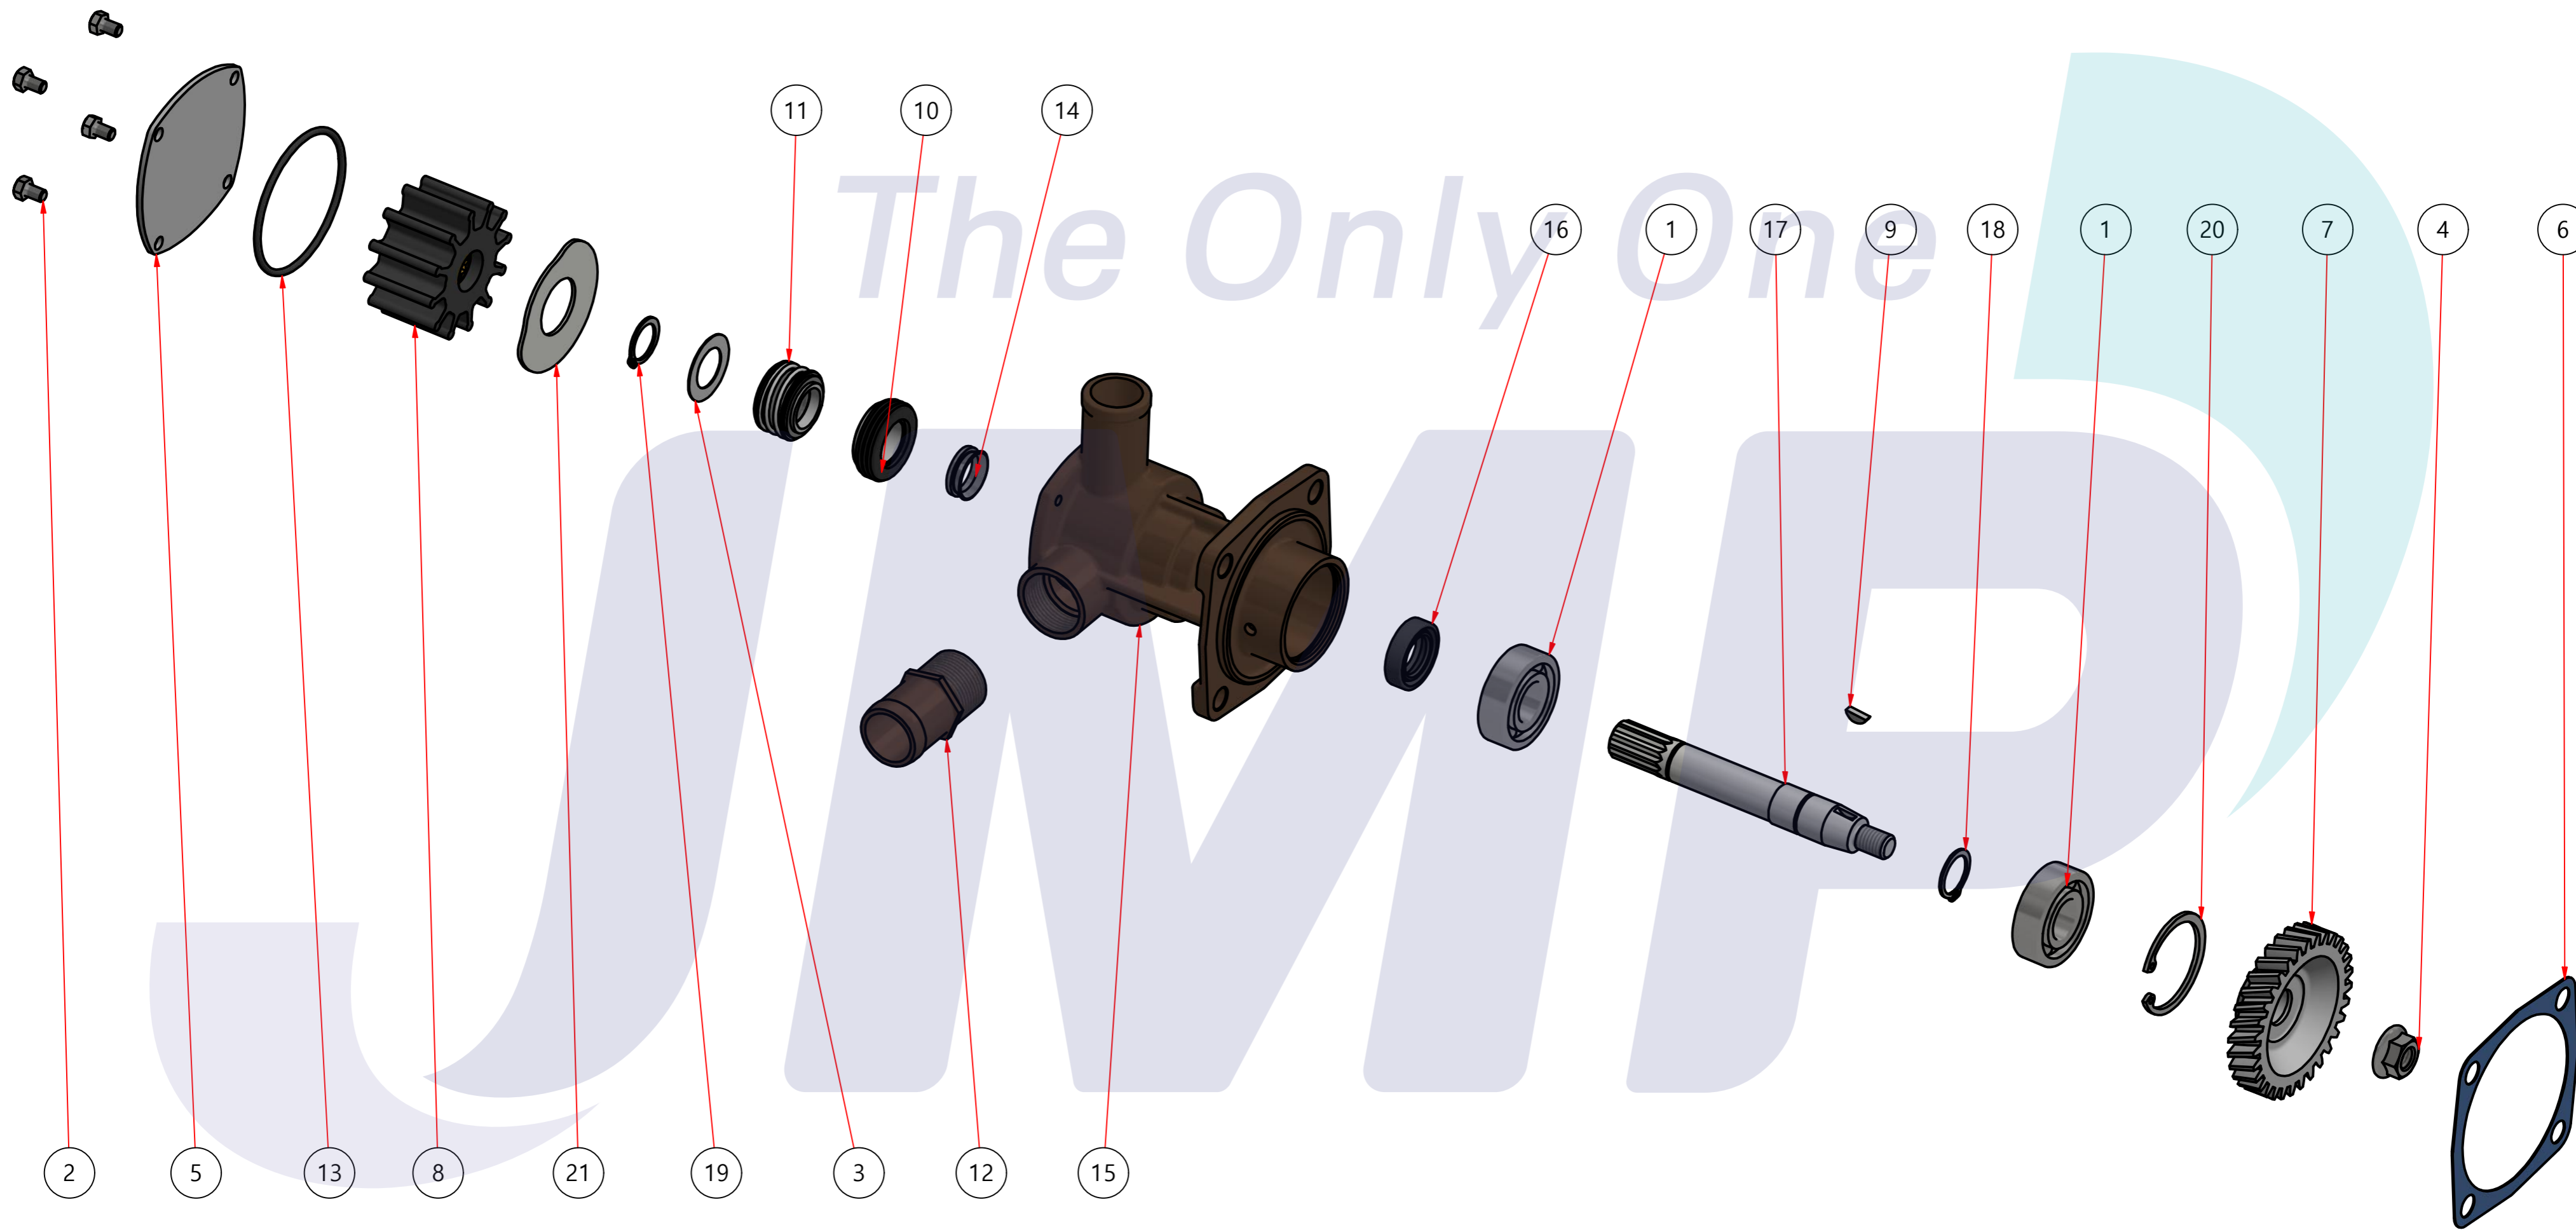

PART LIST					
No.	QTY	PART NUMBER	PART NAME	MAT	DESCRIPTION
1	1	PUA014202	PUMP ASSY		JPR-YM04JHB

Drawing by 강 명 진	Checked by C.I, JEON	Approved by - date	Model Name JPR-YM04JHB	Date 2016-10-21	Scale 1 : 1
			PUMP ASSY		
			PART NUMBER PUA014202(0)	Edition 0	Sheet A2

PART LIST				
No.	QTY	PART NUMBER	PART NAME	DESCRIPTION
1	1	PUA014202	PUMP ASSY	JPR-YM04JHB

Drawing by M.J.KANG	Checked by C.I. JEON	Approved by - date	Model Name JPR-YM04JHB	Date 2016-11-10	Scale 0.53:1
			PUMP PART'S VIEW		
			PART NUMBER PUA014202(0)	Edition 0	Sheet A2

품번	PUA014202
품명	JPR-YM04JHB

A: MAJOR KIT B: MINOR KIT C: M-SEAL SET D: IMPELLER KIT

No.	QTY	PART NUMBER	PART NAME	A (JSK0130)	B (JSM0130)	C (MCSSET0001)	D (JIKJMP013)
1	2	BER0050	BEARING	X			
2	4	BOL0163	HEX BOLT	X	X		
3	1	BOL0164	FLAT WASHER	X	X		
4	1	BOL0186	FLANGE NUT	X			
5	1	COV0050	COVER	X	X		
6	1	GAK0068	GASKET	X			
7	1	GEA0025	GEAR				
8	1	IMP0002	RUBBER IMPELLER	X	X		X
9	1	KEY0028	KEY	X			
10	1	MCS001301	CERAMIC	X	X	X	
11	1	MCS001601	CARBON	X	X	X	
12	1	NIP0033	HOSE NIPPLE				
13	1	ORG0061	O-RING	X	X		X
14	1	ORG0062	V-RING	X	X		
15	1	PBC0235	PUMP CASING				
16	1	RET0013	RETAINER	X			
17	1	SHA0134	SHAFT	X			
18	1	SNP0002	SNAP-RING	X			
19	1	SNP0006	SNAP-RING	X	X		
20	1	SNP0009	SNAP-RING	X			
21	1	WER0024	WEAR PLATE	X	X		