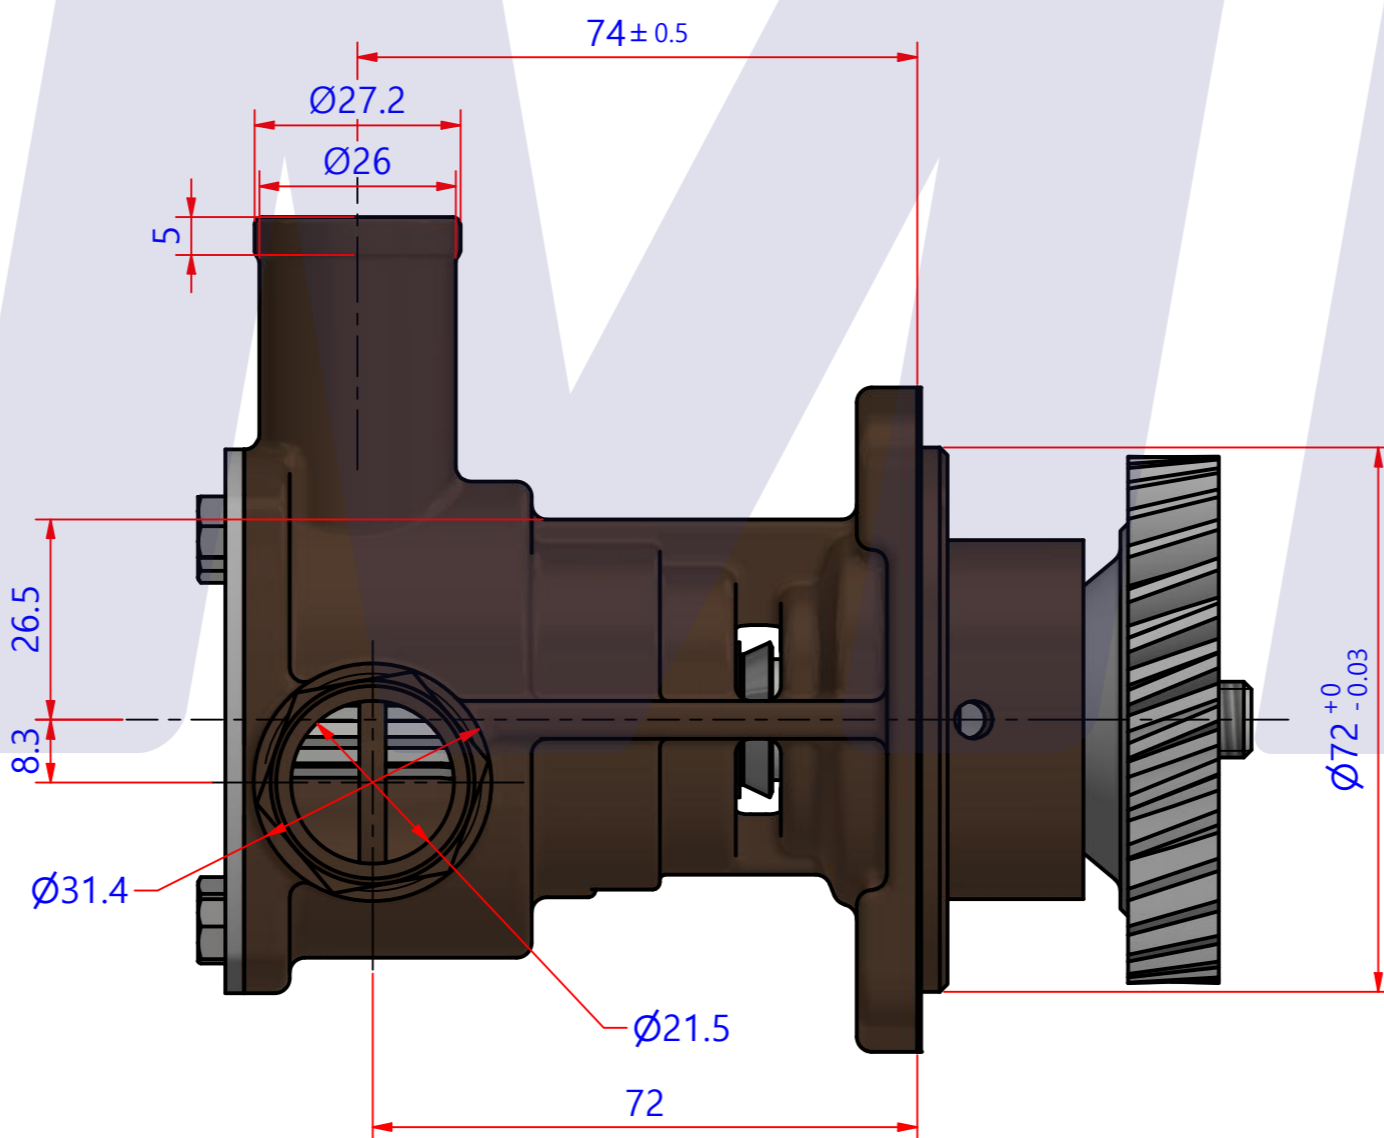

PART LIST					
No.	QTY	PART NUMBER	PART NAME	MAT	DESCRIPTION
1	1	PUA014202	PUMP ASSY		JPR-YM04JHB

Drawing by 강 명 진	Checked by C.I, JEON	Approved by - date	Model Name JPR-YM04JHB	Date 2016-10-21	Scale 1 : 1
			PUMP ASSY		
			PART NUMBER PUA014202(0)	Edition 0	Sheet A2

PART LIST				
No.	QTY	PART NUMBER	PART NAME	DESCRIPTION
1	1	PUA014202	PUMP ASSY	JPR-YM04JHB

Drawing by M.J.KANG	Checked by C.I. JEON	Approved by - date	Model Name JPR-YM04JHB	Date 2016-11-10	Scale 0.53:1
			PUMP PART'S VIEW		
			PART NUMBER PUA014202(0)	Edition 0	Sheet A2

품번	PUA014202
품명	JPR-YM04JHB

A: MAJOR KIT B: MINOR KIT C: M-SEAL SET D: IMPELLER KIT

No.	QTY	PART NUMBER	PART NAME	A (JSK0130)	B (JSM0130)	C (MCSSET0001)	D (JIKJMP013)
1	2	BER0050	BEARING	X			
2	4	BOL0163	HEX BOLT	X	X		
3	1	BOL0164	FLAT WASHER	X	X		
4	1	BOL0186	FLANGE NUT	X			
5	1	COV0050	COVER	X	X		
6	1	GAK0068	GASKET	X			
7	1	GEA0025	GEAR				
8	1	IMP0002	RUBBER IMPELLER	X	X		X
9	1	KEY0028	KEY	X			
10	1	MCS001301	CERAMIC	X	X	X	
11	1	MCS001601	CARBON	X	X	X	
12	1	NIP0033	HOSE NIPPLE				
13	1	ORG0061	O-RING	X	X		X
14	1	ORG0062	V-RING	X	X		
15	1	PBC0235	PUMP CASING				
16	1	RET0013	RETAINER	X			
17	1	SHA0134	SHAFT	X			
18	1	SNP0002	SNAP-RING	X			
19	1	SNP0006	SNAP-RING	X	X		
20	1	SNP0009	SNAP-RING	X			
21	1	WER0024	WEAR PLATE	X	X		