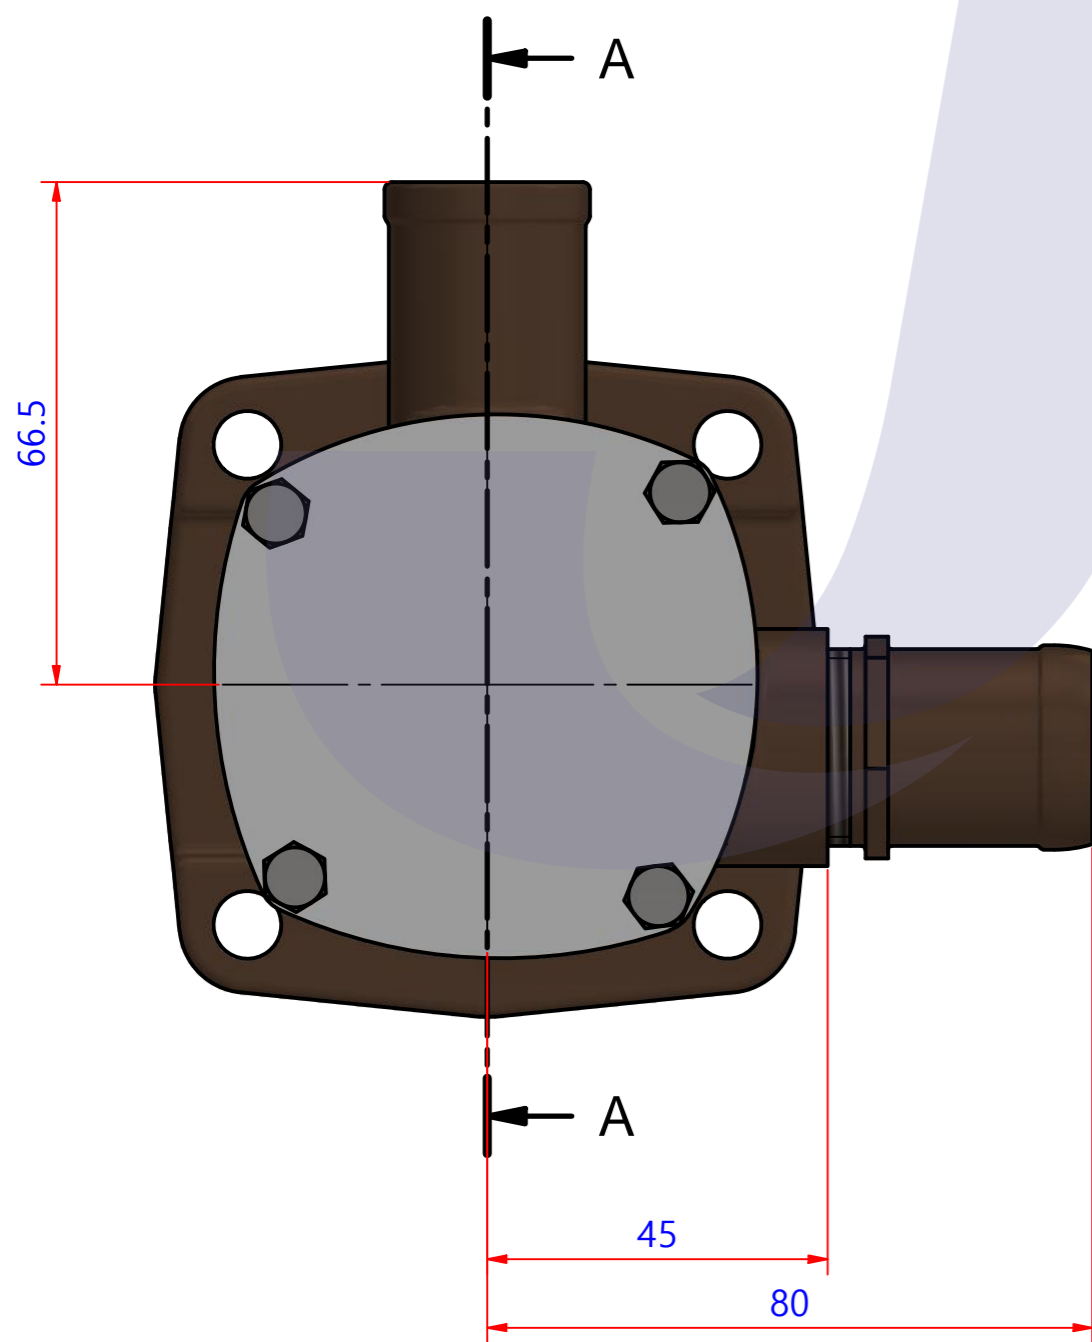

PART LIST					
No.	QTY	PART NUMBER	PART NAME	MAT	DESCRIPTION
1	1	PUA014202	PUMP ASSY		JPR-YM04JHB

Drawing by 강 명 진	Checked by C.I, JEON	Approved by - date	Model Name JPR-YM04JHB	Date 2016-10-21	Scale 1 : 1
			PUMP ASSY		
			PART NUMBER PUA014202(0)	Edition 0	Sheet A2

PART LIST				
No.	QTY	PART NUMBER	PART NAME	DESCRIPTION
1	1	PUA014202	PUMP ASSY	JPR-YM04JHB

Drawing by M.J.KANG	Checked by C.I. JEON	Approved by - date	Model Name JPR-YM04JHB	Date 2016-11-10	Scale 0.53:1
			PUMP PART'S VIEW		
			PART NUMBER PUA014202(0)	Edition 0	Sheet A2

품번	PUA014202
품명	JPR-YM04JHB

A: MAJOR KIT B: MINOR KIT C: M-SEAL SET D: IMPELLER KIT

No.	QTY	PART NUMBER	PART NAME	A (JSK0130)	B (JSM0130)	C (MCSSET0001)	D (JIKJMP013)
1	2	BER0050	BEARING	X			
2	4	BOL0163	HEX BOLT	X	X		
3	1	BOL0164	FLAT WASHER	X	X		
4	1	BOL0186	FLANGE NUT	X			
5	1	COV0050	COVER	X	X		
6	1	GAK0068	GASKET	X			
7	1	GEA0025	GEAR				
8	1	IMP0002	RUBBER IMPELLER	X	X		X
9	1	KEY0028	KEY	X			
10	1	MCS001301	CERAMIC	X	X	X	
11	1	MCS001601	CARBON	X	X	X	
12	1	NIP0033	HOSE NIPPLE				
13	1	ORG0061	O-RING	X	X		X
14	1	ORG0062	V-RING	X	X		
15	1	PBC0235	PUMP CASING				
16	1	RET0013	RETAINER	X			
17	1	SHA0134	SHAFT	X			
18	1	SNP0002	SNAP-RING	X			
19	1	SNP0006	SNAP-RING	X	X		
20	1	SNP0009	SNAP-RING	X			
21	1	WER0024	WEAR PLATE	X	X		