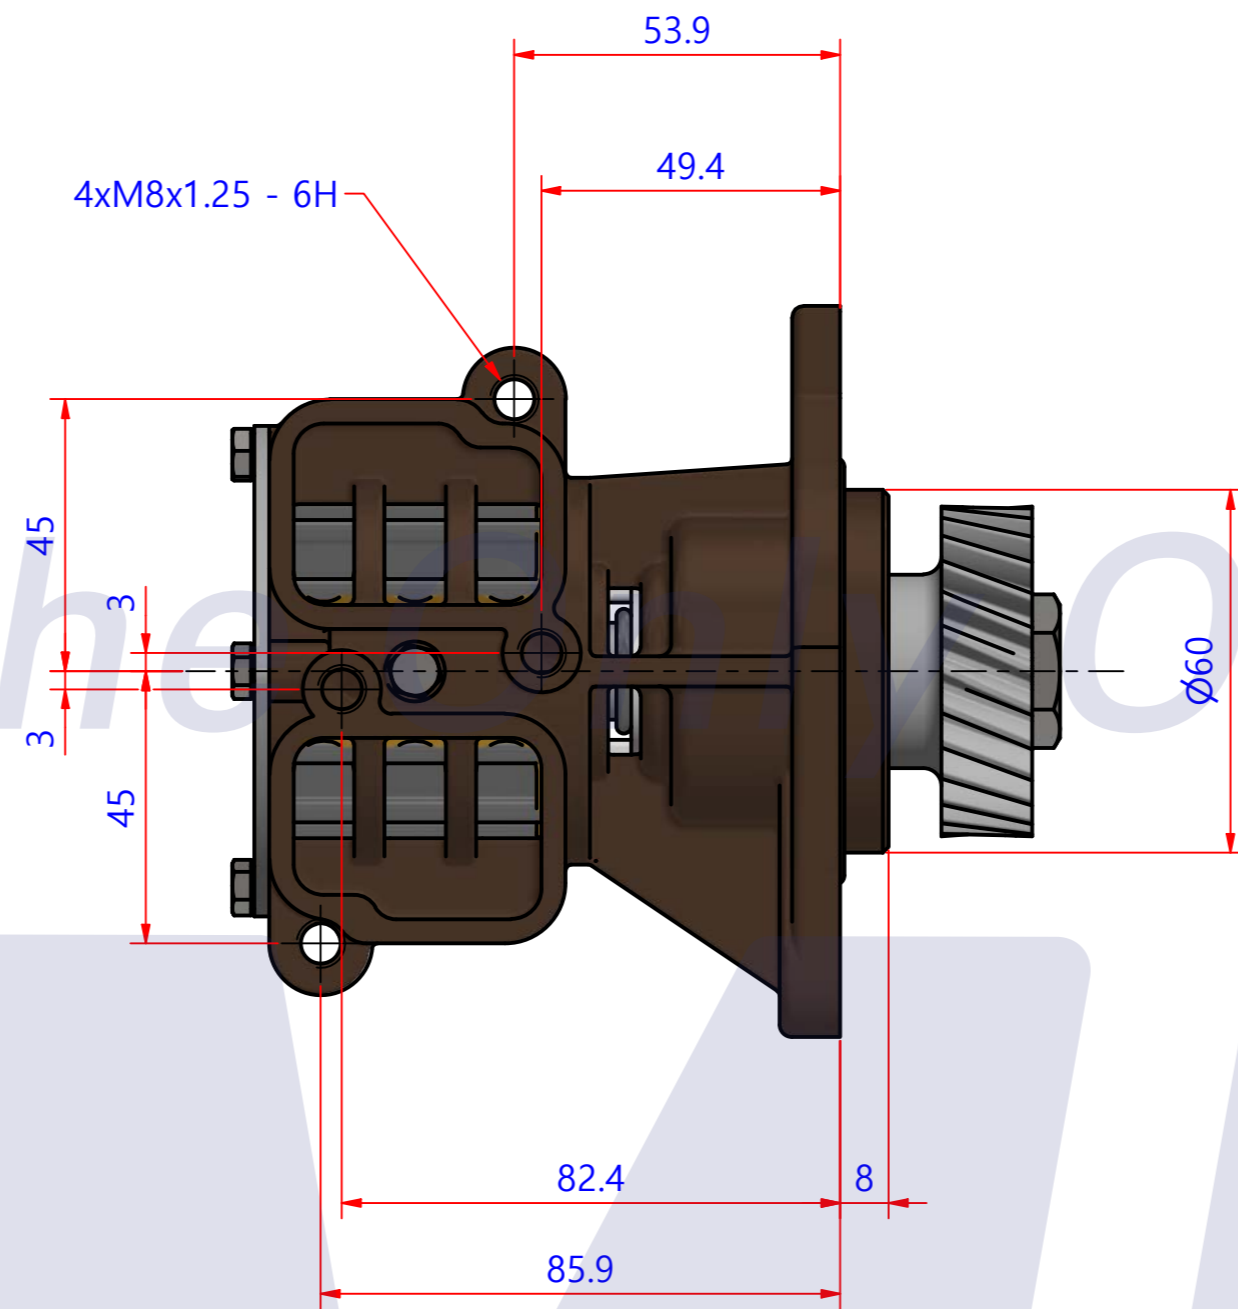

부품 리스트					
항목	수량	부품번호	주제	재질	설명
1	1	PUA014102	PUMP ASSY		JPR-YM06LPB

Drawing by	Checked by	Approved by - date	Model Name	Date	Scale
강 명진	C.I, JEON		JPR-YM06LPB	2020-08-24	1 : 1
			PUMP ASSY		
PART NUMBER			Edition	Sheet	
PUA014102(0)			0	A2	

PART LIST					
No.	QTY	PART NUMBER	PART NAME	MAT	DESCRIPTION
1	1	PUA014102	PUMP ASSY		JPR-YM06LPB

Drawing by	Checked by	Approved by - date	Model Name	Date	Scale
M.J.KANG	C.I, JEON		JPR-YM06LPB	2016-11-09	1 : 1
			PUMP PART'S VIEW		
			PART NUMBER	Edition	Sheet
			PUA014102(0)	0	A2

품 번	PUA014102
품 명	JPR-YM06LPB

A: MAJOR KIT B: MINOR KIT C: CAM SET D: M-SEAL SET E: IMPELLER KIT

No.	QTY	PART NUMBER	PART NAME	A (JSK0129)	B (JSM0129)	C (CAMSET0042)	D (JIKJMP016)
1	2	BER0031	BEARING	X			
2	1	BOL001901	NUT	X			
3	1	BOL0129	FLAT WASHER	X			
4	5	BOL0163	HEX BOLT	X	X	X (1)	
5	1	CAM0042	CAM	X	X	X	
6	1	COV0050	COVER	X	X		
7	1	GEA0029	GEAR				
8	1	IMP0061	RUBBER IMPELLER	X	X		X
9	1	KEY0013	KEY	X			
10	1	ORG0006	O-RING	X			
11	1	ORG0044	O-RING	X			
12	1	ORG0061	O-RING	X	X		X
13	1	PBC0233	PUMP CASING				
14	2	RET0013	RETAINER	X	X (1)		
15	1	SHA0133	SHAFT	X			
16	1	SNP0003	SNAP-RING	X			
17	1	SNP0017	SNAP-RING	X			
18	1	SPC0032	SPACER WASHER	X			