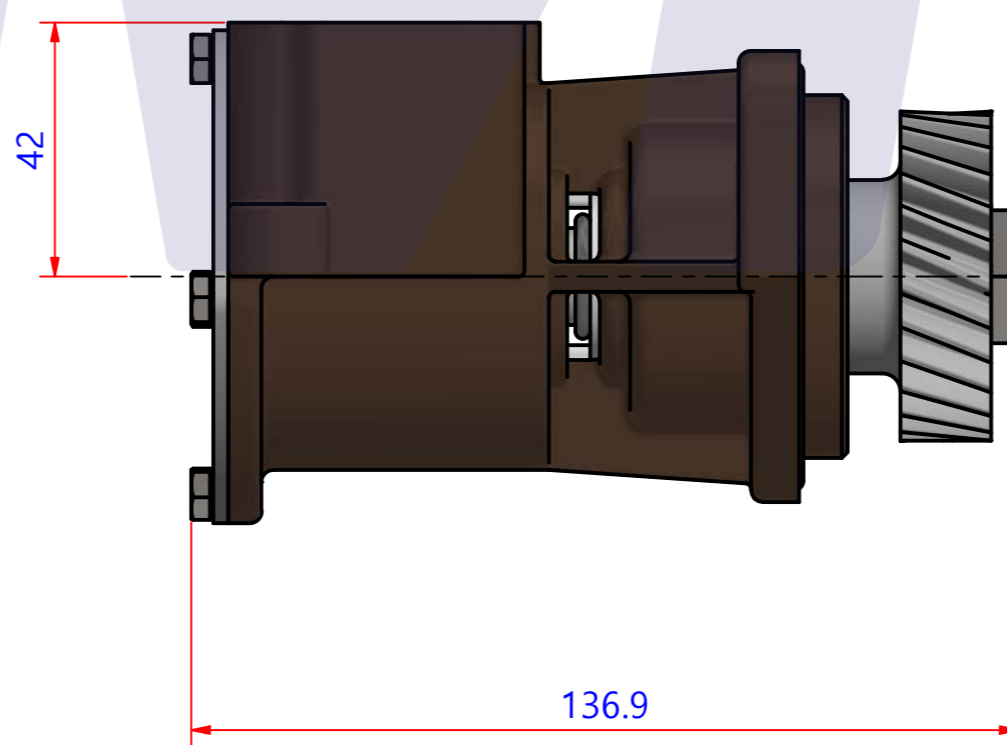

부품 리스트					
항목	수량	부품번호	주제	재질	설명
1	1	PUA014102	PUMP ASSY		JPR-YM06LPB

Drawing by	Checked by	Approved by - date	Model Name	Date	Scale
강 명진	C.I, JEON		JPR-YM06LPB	2020-08-24	1 : 1
			PUMP ASSY		
PART NUMBER			Edition	Sheet	
PUA014102(0)			0	A2	

PART LIST					
No.	QTY	PART NUMBER	PART NAME	MAT	DESCRIPTION
1	1	PUA014102	PUMP ASSY		JPR-YM06LPB

Drawing by	Checked by	Approved by - date	Model Name	Date	Scale
M.J.KANG	C.I, JEON		JPR-YM06LPB	2016-11-09	1 : 1
			PUMP PART'S VIEW		
			PART NUMBER	Edition	Sheet
			PUA014102(0)	0	A2

품 번	PUA014102
품 명	JPR-YM06LPB

A: MAJOR KIT B: MINOR KIT C: CAM SET D: M-SEAL SET E: IMPELLER KIT

No.	QTY	PART NUMBER	PART NAME	A (JSK0129)	B (JSM0129)	C (CAMSET0042)	D (JIKJMP016)
1	2	BER0031	BEARING	X			
2	1	BOL001901	NUT	X			
3	1	BOL0129	FLAT WASHER	X			
4	5	BOL0163	HEX BOLT	X	X	X (1)	
5	1	CAM0042	CAM	X	X	X	
6	1	COV0050	COVER	X	X		
7	1	GEA0029	GEAR				
8	1	IMP0061	RUBBER IMPELLER	X	X		X
9	1	KEY0013	KEY	X			
10	1	ORG0006	O-RING	X			
11	1	ORG0044	O-RING	X			
12	1	ORG0061	O-RING	X	X		X
13	1	PBC0233	PUMP CASING				
14	2	RET0013	RETAINER	X	X (1)		
15	1	SHA0133	SHAFT	X			
16	1	SNP0003	SNAP-RING	X			
17	1	SNP0017	SNAP-RING	X			
18	1	SPC0032	SPACER WASHER	X			