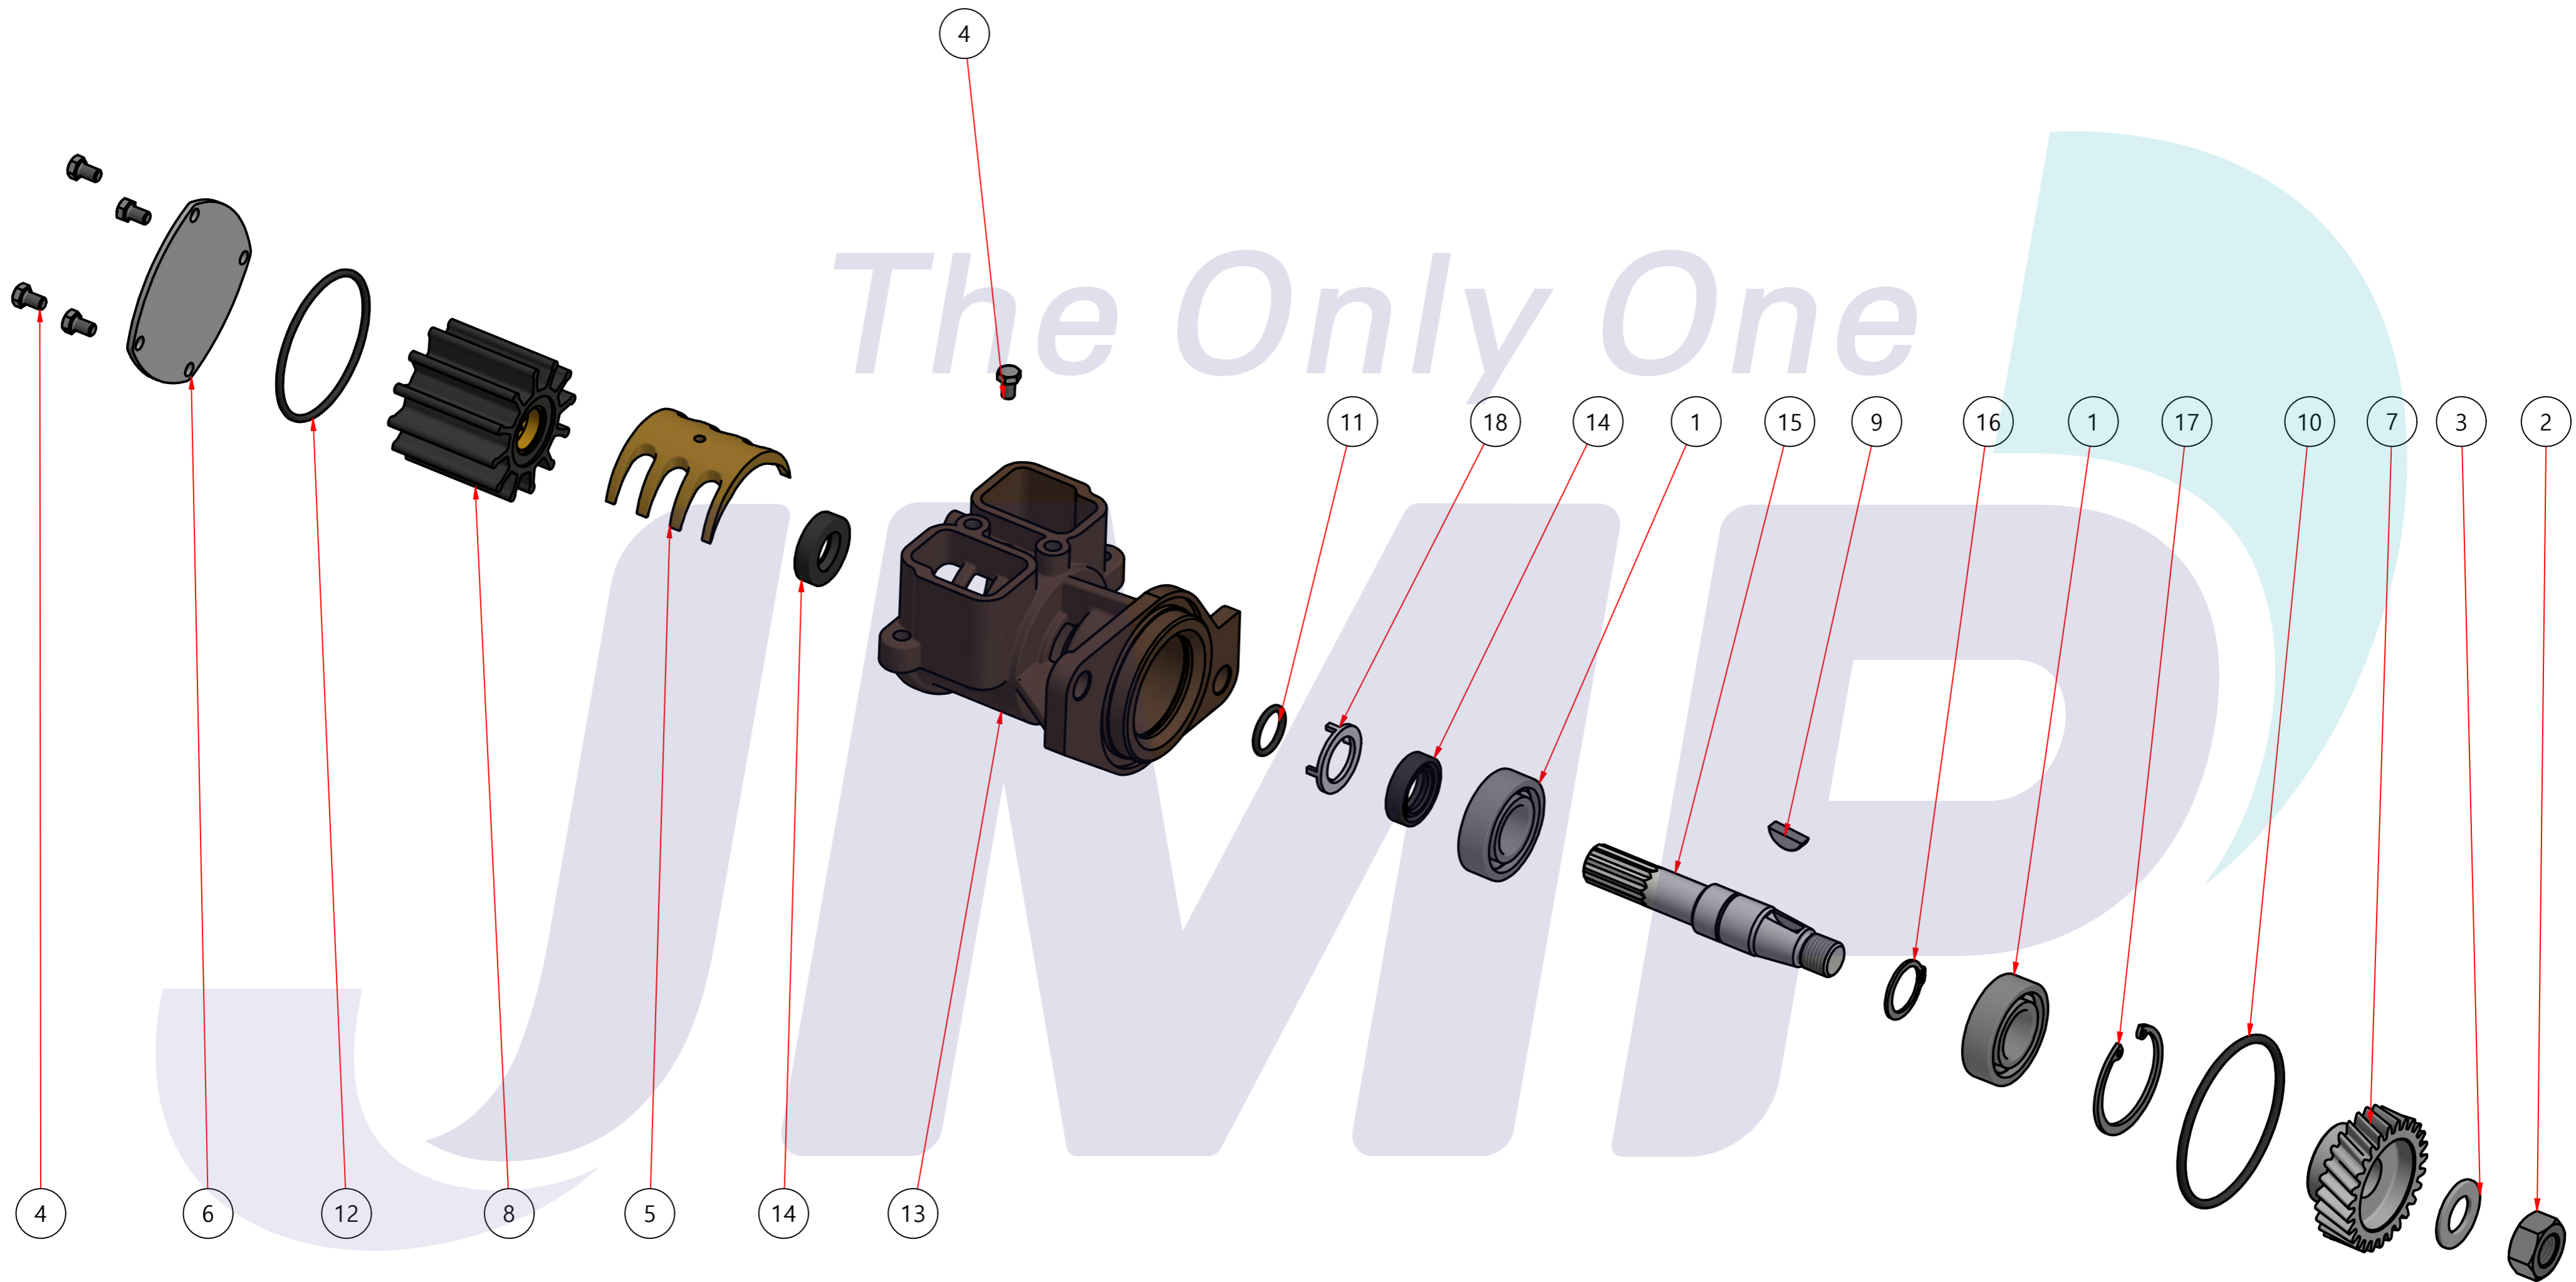

부품 리스트					
항목	수량	부품번호	주제	재질	설명
1	1	PUA014102	PUMP ASSY		JPR-YM06LPB

Drawing by	Checked by	Approved by - date	Model Name	Date	Scale
강 명진	C.I, JEON		JPR-YM06LPB	2020-08-24	1 : 1
			PUMP ASSY		
PART NUMBER			Edition	Sheet	
PUA014102(0)			0	A2	

PART LIST					
No.	QTY	PART NUMBER	PART NAME	MAT	DESCRIPTION
1	1	PUA014102	PUMP ASSY		JPR-YM06LPB

Drawing by	Checked by	Approved by - date	Model Name	Date	Scale
M.J.KANG	C.I, JEON		JPR-YM06LPB	2016-11-09	1 : 1
			PUMP PART'S VIEW		
			PART NUMBER	Edition	Sheet
			PUA014102(0)	0	A2

품 번	PUA014102
품 명	JPR-YM06LPB

A: MAJOR KIT B: MINOR KIT C: CAM SET D: M-SEAL SET E: IMPELLER KIT

No.	QTY	PART NUMBER	PART NAME	A (JSK0129)	B (JSM0129)	C (CAMSET0042)	D (JIKJMP016)
1	2	BER0031	BEARING	X			
2	1	BOL001901	NUT	X			
3	1	BOL0129	FLAT WASHER	X			
4	5	BOL0163	HEX BOLT	X	X	X (1)	
5	1	CAM0042	CAM	X	X	X	
6	1	COV0050	COVER	X	X		
7	1	GEA0029	GEAR				
8	1	IMP0061	RUBBER IMPELLER	X	X		X
9	1	KEY0013	KEY	X			
10	1	ORG0006	O-RING	X			
11	1	ORG0044	O-RING	X			
12	1	ORG0061	O-RING	X	X		X
13	1	PBC0233	PUMP CASING				
14	2	RET0013	RETAINER	X	X (1)		
15	1	SHA0133	SHAFT	X			
16	1	SNP0003	SNAP-RING	X			
17	1	SNP0017	SNAP-RING	X			
18	1	SPC0032	SPACER WASHER	X			