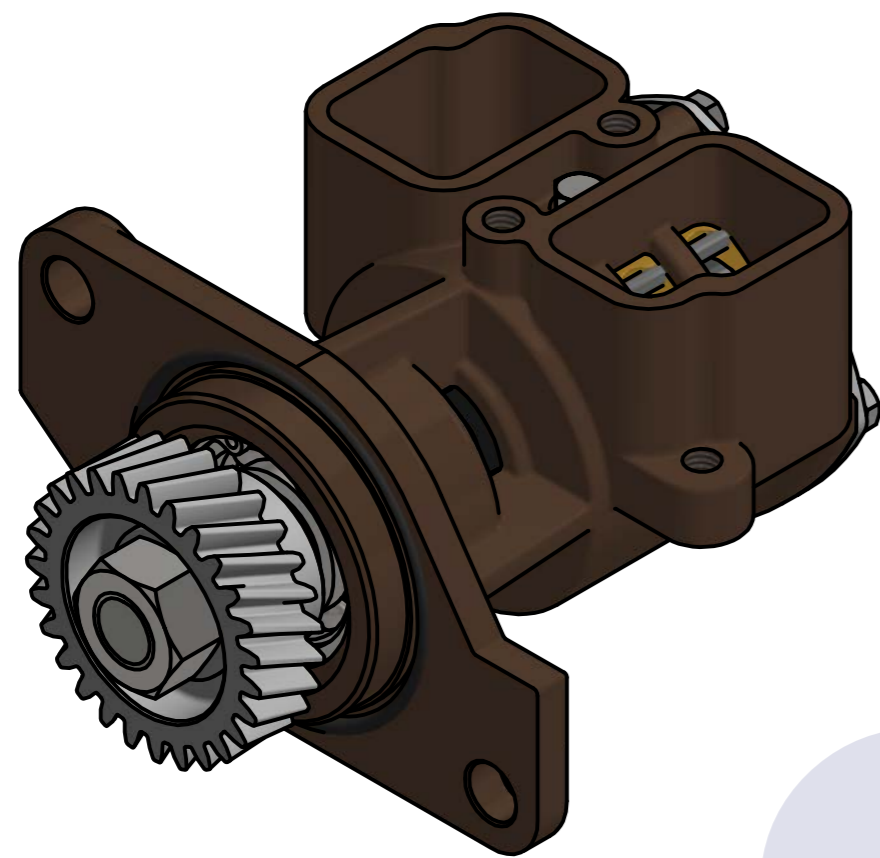

부품 리스트					
항목	수량	부품번호	주제	재질	설명
1	1	PUA014102	PUMP ASSY		JPR-YM06LPB

Drawing by	Checked by	Approved by - date	Model Name	Date	Scale
강 명진	C.I, JEON		JPR-YM06LPB	2020-08-24	1 : 1
			PUMP ASSY		
PART NUMBER			Edition	Sheet	
PUA014102(0)			0	A2	

PART LIST					
No.	QTY	PART NUMBER	PART NAME	MAT	DESCRIPTION
1	1	PUA014102	PUMP ASSY		JPR-YM06LPB

Drawing by	Checked by	Approved by - date	Model Name	Date	Scale
M.J.KANG	C.I, JEON		JPR-YM06LPB	2016-11-09	1 : 1
			PUMP PART'S VIEW		
			PART NUMBER	Edition	Sheet
			PUA014102(0)	0	A2

품 번	PUA014102
품 명	JPR-YM06LPB

A: MAJOR KIT B: MINOR KIT C: CAM SET D: M-SEAL SET E: IMPELLER KIT

No.	QTY	PART NUMBER	PART NAME	A (JSK0129)	B (JSM0129)	C (CAMSET0042)	D (JIKJMP016)
1	2	BER0031	BEARING	X			
2	1	BOL001901	NUT	X			
3	1	BOL0129	FLAT WASHER	X			
4	5	BOL0163	HEX BOLT	X	X	X (1)	
5	1	CAM0042	CAM	X	X	X	
6	1	COV0050	COVER	X	X		
7	1	GEA0029	GEAR				
8	1	IMP0061	RUBBER IMPELLER	X	X		X
9	1	KEY0013	KEY	X			
10	1	ORG0006	O-RING	X			
11	1	ORG0044	O-RING	X			
12	1	ORG0061	O-RING	X	X		X
13	1	PBC0233	PUMP CASING				
14	2	RET0013	RETAINER	X	X (1)		
15	1	SHA0133	SHAFT	X			
16	1	SNP0003	SNAP-RING	X			
17	1	SNP0017	SNAP-RING	X			
18	1	SPC0032	SPACER WASHER	X			