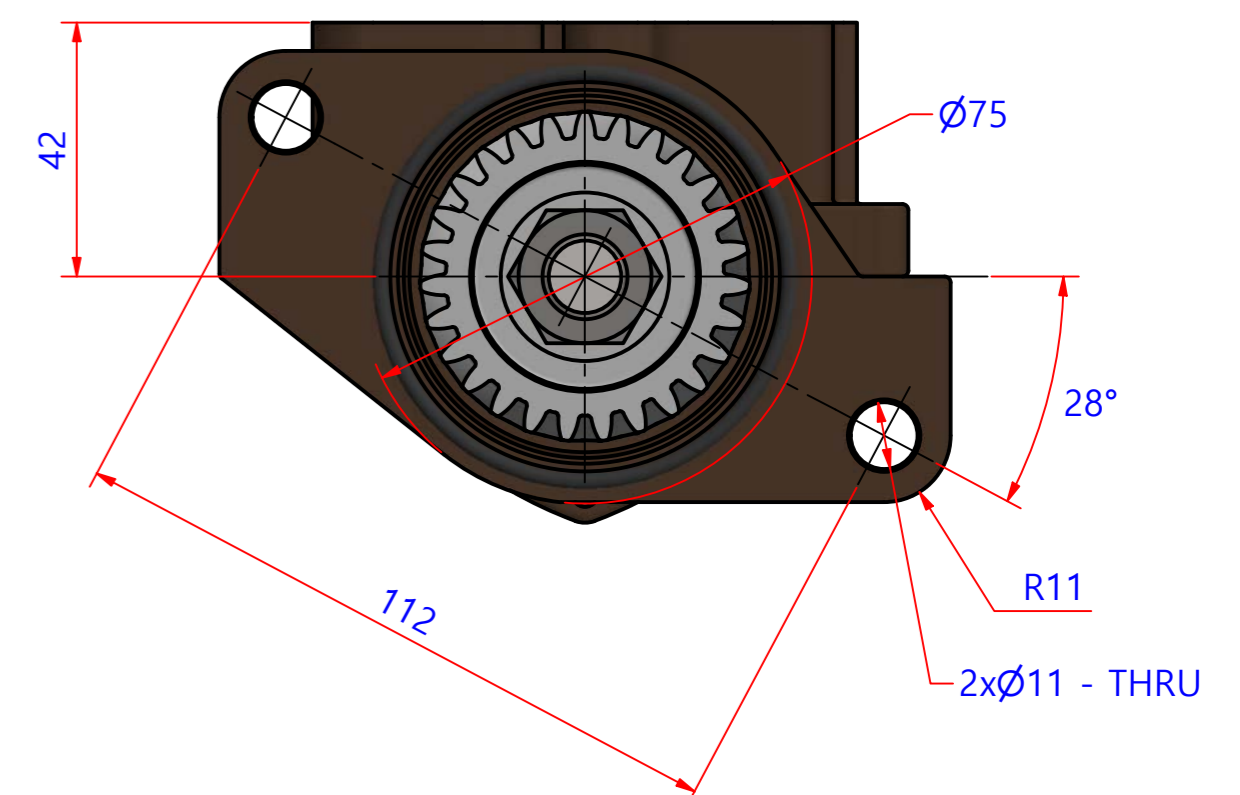

부품 리스트					
항목	수량	부품번호	주제	재질	설명
1	1	PUA014102	PUMP ASSY		JPR-YM06LPB

Drawing by	Checked by	Approved by - date	Model Name	Date	Scale
강 명진	C.I, JEON		JPR-YM06LPB	2020-08-24	1 : 1
			PUMP ASSY		
PART NUMBER			Edition	Sheet	
PUA014102(0)			0	A2	

PART LIST					
No.	QTY	PART NUMBER	PART NAME	MAT	DESCRIPTION
1	1	PUA014102	PUMP ASSY		JPR-YM06LPB

Drawing by	Checked by	Approved by - date	Model Name	Date	Scale
M.J.KANG	C.I, JEON		JPR-YM06LPB	2016-11-09	1 : 1
			PUMP PART'S VIEW		
			PART NUMBER	Edition	Sheet
			PUA014102(0)	0	A2

품 번	PUA014102
품 명	JPR-YM06LPB

A: MAJOR KIT B: MINOR KIT C: CAM SET D: M-SEAL SET E: IMPELLER KIT

No.	QTY	PART NUMBER	PART NAME	A (JSK0129)	B (JSM0129)	C (CAMSET0042)	D (JIKJMP016)
1	2	BER0031	BEARING	X			
2	1	BOL001901	NUT	X			
3	1	BOL0129	FLAT WASHER	X			
4	5	BOL0163	HEX BOLT	X	X	X (1)	
5	1	CAM0042	CAM	X	X	X	
6	1	COV0050	COVER	X	X		
7	1	GEA0029	GEAR				
8	1	IMP0061	RUBBER IMPELLER	X	X		X
9	1	KEY0013	KEY	X			
10	1	ORG0006	O-RING	X			
11	1	ORG0044	O-RING	X			
12	1	ORG0061	O-RING	X	X		X
13	1	PBC0233	PUMP CASING				
14	2	RET0013	RETAINER	X	X (1)		
15	1	SHA0133	SHAFT	X			
16	1	SNP0003	SNAP-RING	X			
17	1	SNP0017	SNAP-RING	X			
18	1	SPC0032	SPACER WASHER	X			