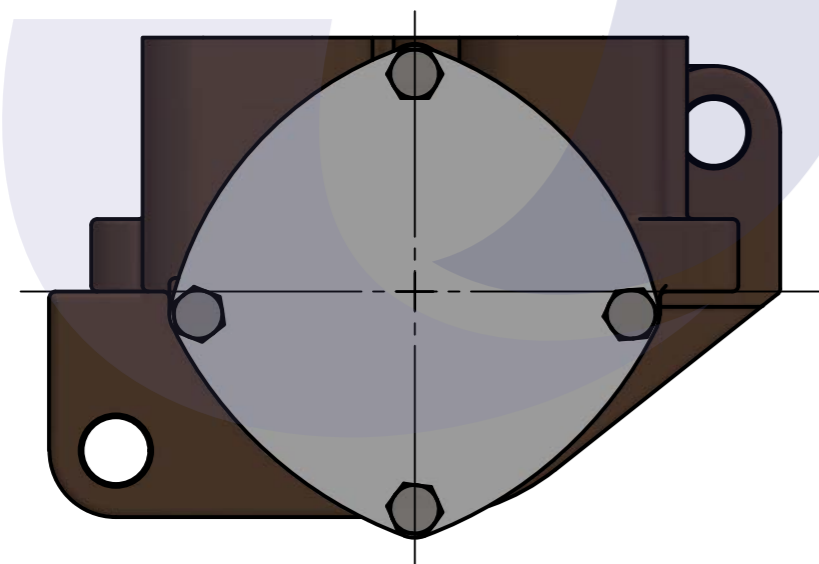

부품 리스트					
항목	수량	부품번호	주제	재질	설명
1	1	PUA014102	PUMP ASSY		JPR-YM06LPB

Drawing by	Checked by	Approved by - date	Model Name	Date	Scale
강 명진	C.I, JEON		JPR-YM06LPB	2020-08-24	1 : 1
			PUMP ASSY		
PART NUMBER			Edition	Sheet	
PUA014102(0)			0	A2	

PART LIST					
No.	QTY	PART NUMBER	PART NAME	MAT	DESCRIPTION
1	1	PUA014102	PUMP ASSY		JPR-YM06LPB

Drawing by	Checked by	Approved by - date	Model Name	Date	Scale
M.J.KANG	C.I, JEON		JPR-YM06LPB	2016-11-09	1 : 1
			PUMP PART'S VIEW		
			PART NUMBER	Edition	Sheet
			PUA014102(0)	0	A2

품 번	PUA014102
품 명	JPR-YM06LPB

A: MAJOR KIT B: MINOR KIT C: CAM SET D: M-SEAL SET E: IMPELLER KIT

No.	QTY	PART NUMBER	PART NAME	A (JSK0129)	B (JSM0129)	C (CAMSET0042)	D (JIKJMP016)
1	2	BER0031	BEARING	X			
2	1	BOL001901	NUT	X			
3	1	BOL0129	FLAT WASHER	X			
4	5	BOL0163	HEX BOLT	X	X	X (1)	
5	1	CAM0042	CAM	X	X	X	
6	1	COV0050	COVER	X	X		
7	1	GEA0029	GEAR				
8	1	IMP0061	RUBBER IMPELLER	X	X		X
9	1	KEY0013	KEY	X			
10	1	ORG0006	O-RING	X			
11	1	ORG0044	O-RING	X			
12	1	ORG0061	O-RING	X	X		X
13	1	PBC0233	PUMP CASING				
14	2	RET0013	RETAINER	X	X (1)		
15	1	SHA0133	SHAFT	X			
16	1	SNP0003	SNAP-RING	X			
17	1	SNP0017	SNAP-RING	X			
18	1	SPC0032	SPACER WASHER	X			