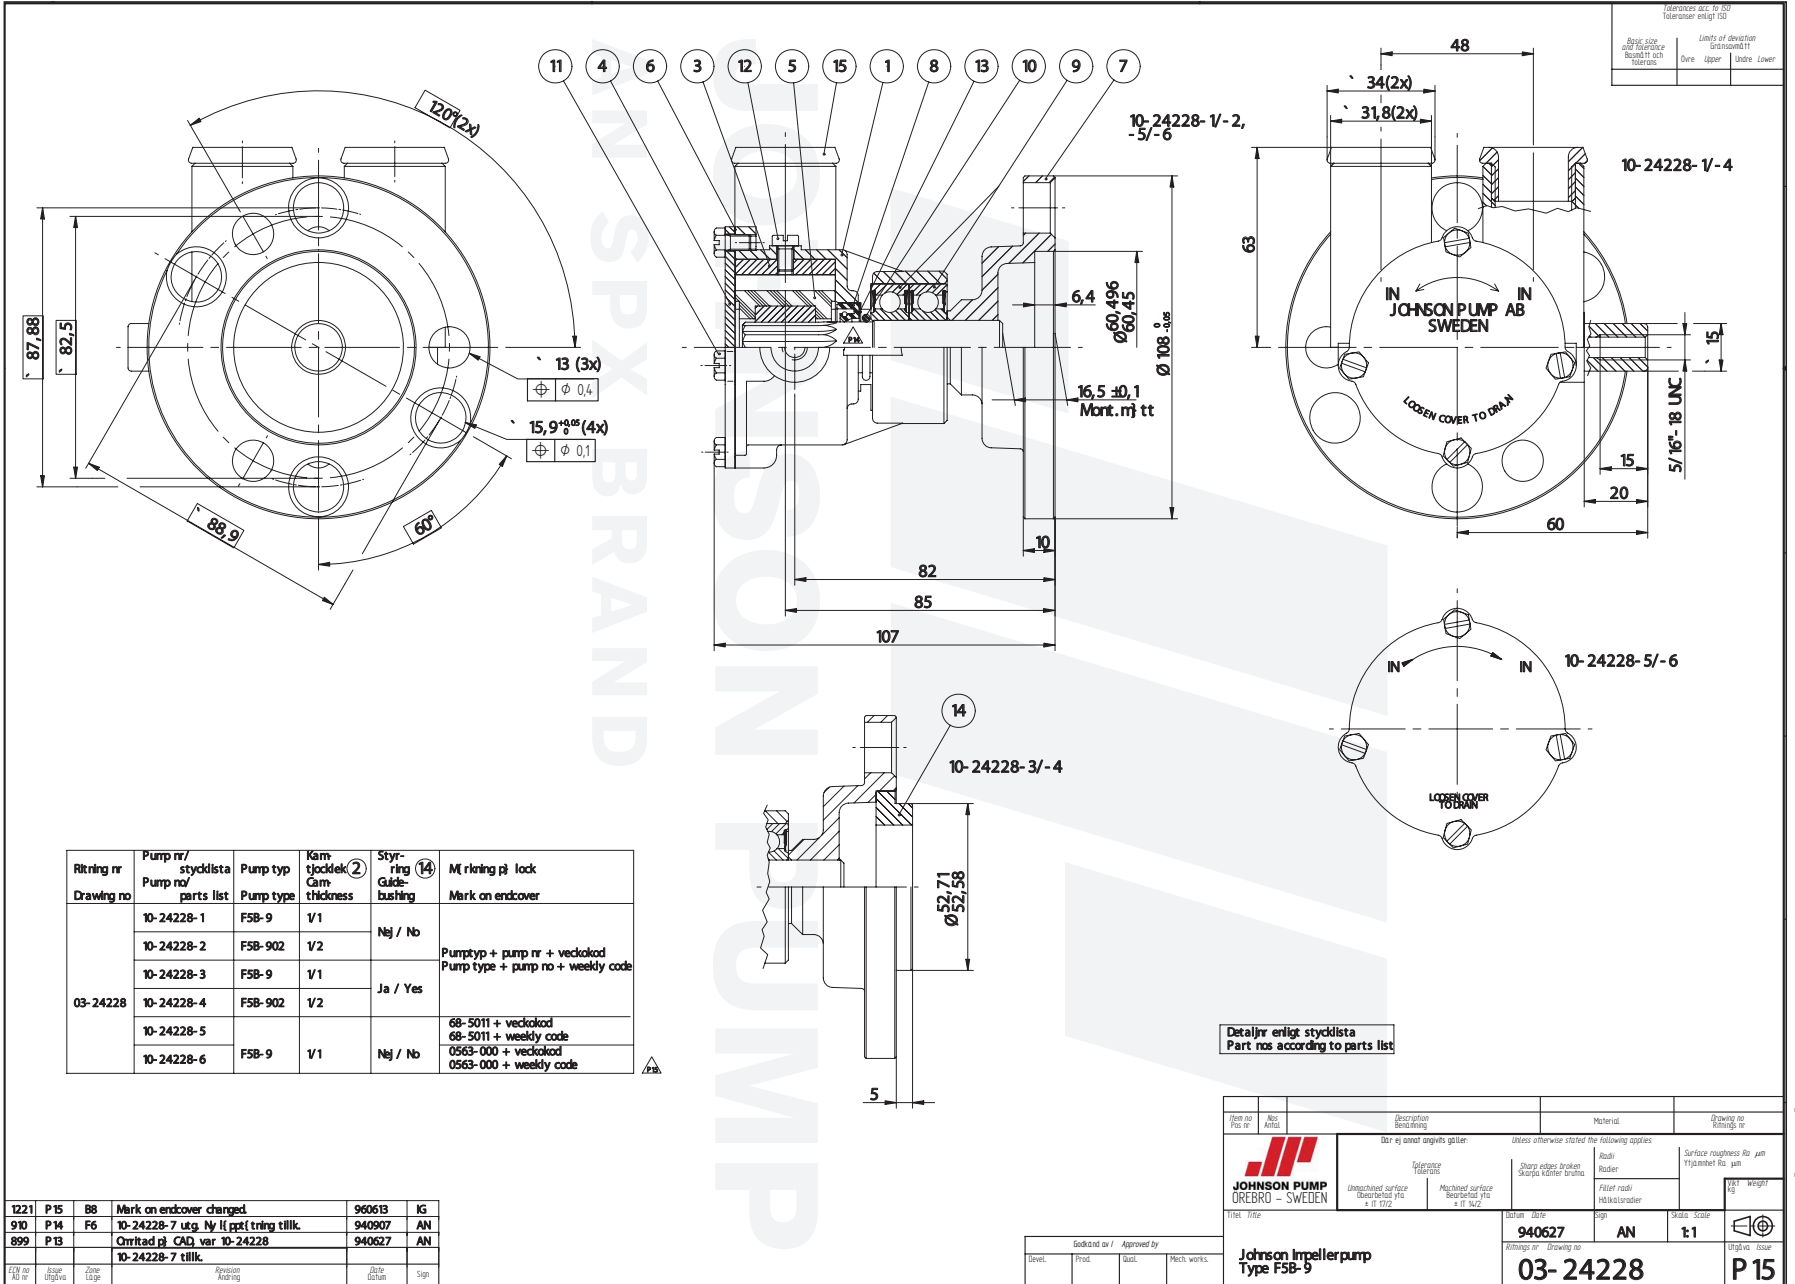

F5B-9 Impeller pump
Art. No. 10-24228-1

Part no.	Description GB	Position	Quantity
01-24229	BODY F5B-9	1	1
01-45329	CAM 1/1 F5B-9	3	1
01-45312-1	ENDCOVER F5B/F6B-9	4	1
08-1027B	IMPELLER	5	1
01-45315	GASKET F5B/F6B-9	6	1
04-46408-01	CARRIER COMPLETE	7	1
0.2233.001	LIP SEAL 16X28X7 DPSM	8	1
0.3431.742	BALL BEARING 6203 2 RS1 ST	9	2
0.2173.402	O-RING 15.3X2.4 SS1586 NBR70	10	1
0.0141.502	SCREW M5X8 DIN933SLOTTED BRASS	11	4
0.0279.033	SCREW M5X8 ISO1207 BRASS	12	1
01-45680	WASHER F5B/F6B/F7B	13	1
01-45953	HOSE BUSHING F5/F6B-9	15	2

10-24228

pump F5B-9