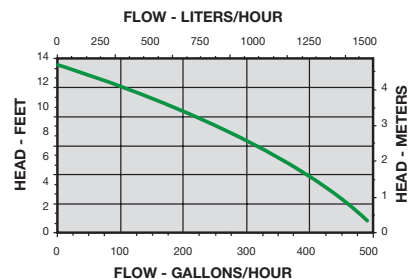

475 GPH Pond Pump

Item No. 566612 Model PE-2.5F-PW

Shut Off	Watts/Amps	Weight	Discharge	Cord (ft)
13.0	80/1.4	5.33	1/2" MNPT	15

300 GPH Pond Pump

Item No. 566611 Model PE-2F-PW

Shut Off	Watts/Amps	Weight	Discharge	Cord (ft)
12.0	47/1.8	4.83	1/4" MNPT	15

170 GPH Pond Pump

Item No. 566608 Model PE-1F-PW

Shut Off	Watts/Amps	Weight	Discharge	Cord (ft)
7.0	36/1.6	3.67	1/4" MNPT	15