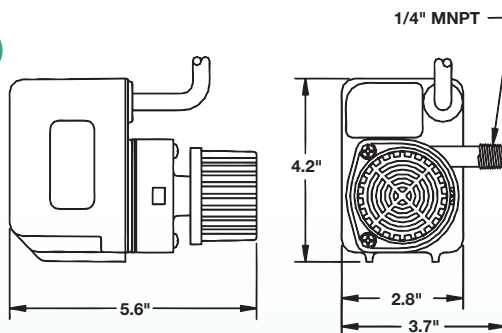

475 GPH Pond Pump

Item No. 566612 Model PE-2.5F-PW

Shut Off	Watts/Amps	Weight	Discharge	Cord (ft)
13.0	80/1.4	5.33	1/2" MNPT	15

300 GPH Pond Pump

Item No. 566611 Model PE-2F-PW

Shut Off	Watts/Amps	Weight	Discharge	Cord (ft)
12.0	47/1.8	4.83	1/4" MNPT	15

170 GPH Pond Pump

Item No. 566608 Model PE-1F-PW

Shut Off	Watts/Amps	Weight	Discharge	Cord (ft)
7.0	36/1.6	3.67	1/4" MNPT	15