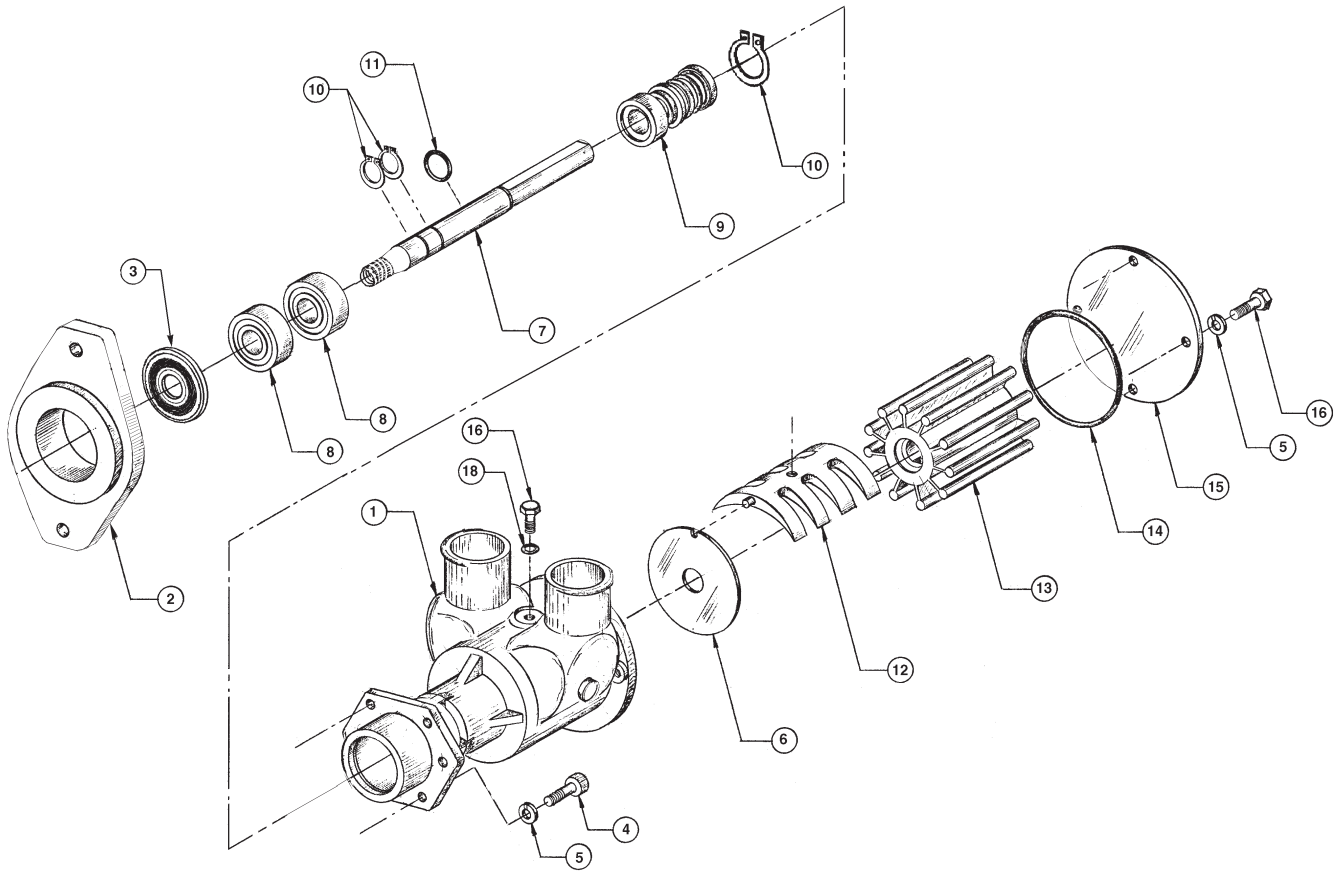

**Raw Water Pump Assembly - Engine**

A-10161/ D-2259A

KEY	PART NUMBER	QTY	DESCRIPTION	SERIAL NUMBER
••	25-19522	1	Raw Water Pump Assembly (Includes all keys)	-
1	25-19502	1	Housing	-
2	31-19501	1	Adapter	-
3	25-19521	1	Oil Seal	-
4	25-15717	6	Capscrew, Socket Head M6 x 1.0 x 25 mm S/S	-
5	15-00610	10	Lock Washer, M6 S/S	-
6	25-15706	1	Wear Plate	-
7	25-19524	1	Shaft	-
8	25-15708	2	Bearing	-
9	25-19526	1	Mechanical Seal	-
10	25-15716	3	Snap Ring	-
11	25-15713	1	O-ring	-
12	25-15703	1	Cam	-
13	25-15704	1	Impeller	-
14	25-15711	1	O-ring	-
15	25-19523	1	End Cover	-
16	25-15718	5	Capscrew, Socket Head M6 x 1.0 x 16 mm S/S	-
18	25-15714	1	O-ring	-