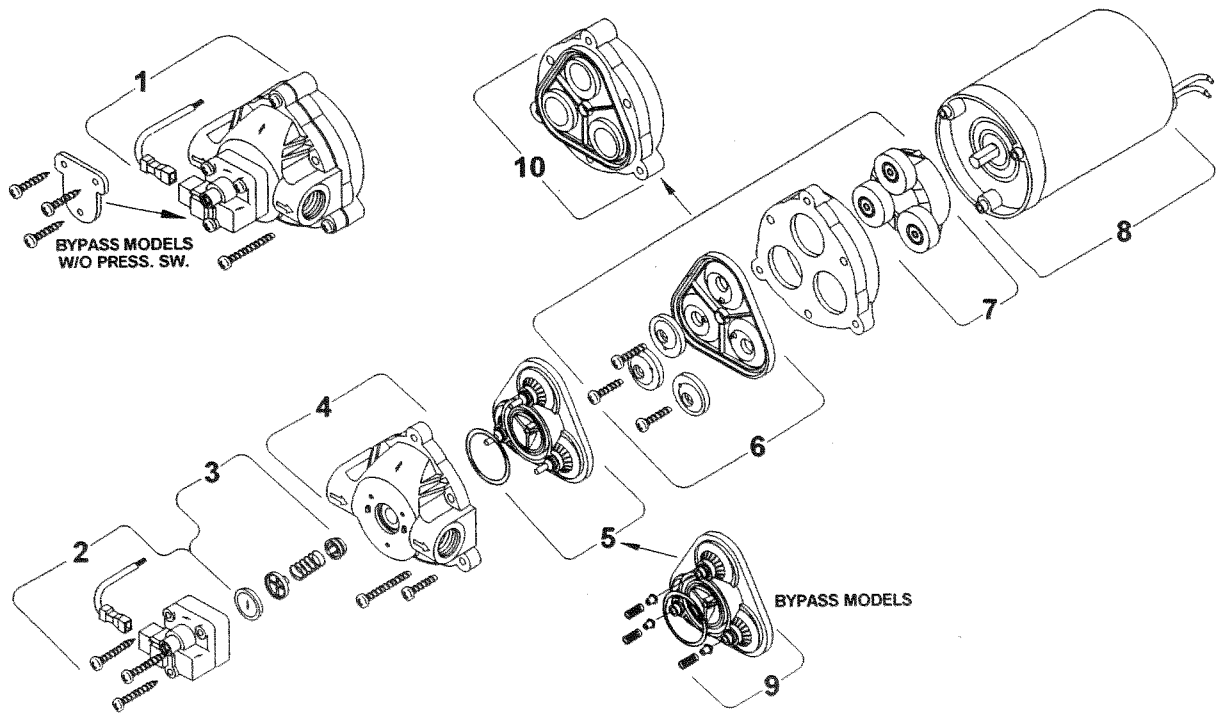

SHURflo

KITS FOR MODEL 8008-943-839

1) Complete Pump Head	94-380-17
2) Switch Assembly	94-375-20
3) Check Valve Assembly	94-374-09
4) Upper Housing	94-379-01
5) Valve Assembly (Standard)	94-390-06
6) Diaphragm	NA
7) Drive Assembly	NA
8) Motor	11-105-66
9) Valve Assembly (Bypass)	NA
10) Solid Diaphragm/Drive Assembly	94-385-32